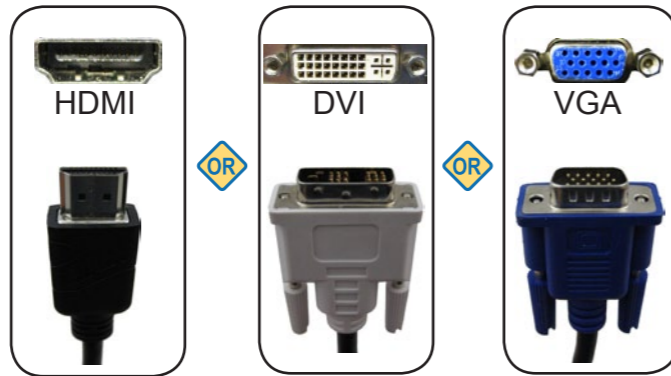

1 Power

2 Video

3 Touch

4 Install Multitouch Driver

FOLD

FOLD