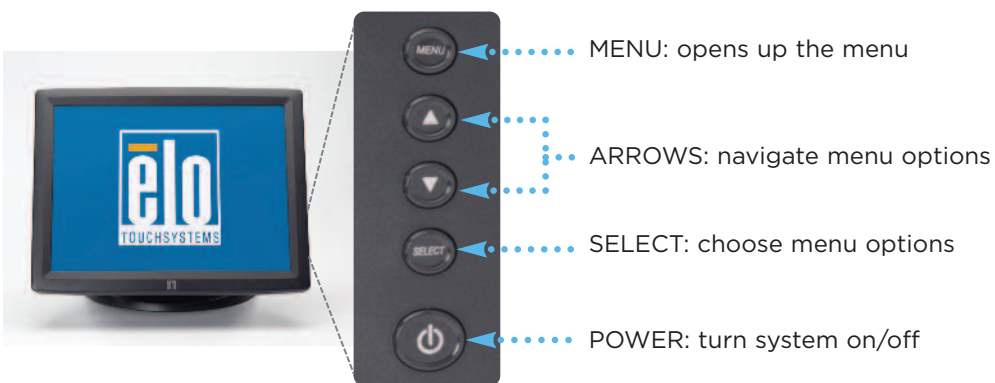

Quick Installation Guide

1520 15" All-in-One Touchcomputer

1 CABLE CONNECTIONS:
For easiest access, place monitor screen-side down (place on soft cloth to prevent scratches). Remove two security screws with Alan wrench (tool provided) and slide cover off.

3 After all appropriate cables are attached, turn on power to the Touchcomputer. Make changes to the screen image with the on-screen buttons (see below).

2 After cables are attached to the Touchcomputer, slide cover on and route cables through the opening in the cable cover. Re-install security screws.

ON-SCREEN DISPLAY BUTTONS

THE 1520 15" TOUCHCOMPUTER when combined with an operating system operates as a standard PC. Touch the screen to navigate, no mouse is required.

www.elotouch.com

Tyco Electronics

Our commitment. Your advantage.

1520 15" All-in-One Touchcomputer

Acoustic Pulse Recognition (APR) Touchcomputer

INSET: With factory-installed video and audio cables.

- | | | | | |
|------------------|-----------------|---------------|--------------------|-----------------|
| 1. Ethernet port | 4. DVI-I | 7. Audio Out | 10. Mouse/Keyboard | 13. S-Video out |
| 2. USB ports | 5. DVI-D | 8. Microphone | 11. Parallel port | 14. VGA |
| 3. ESATA | 6. Audio In (2) | 9. 12V Input | 12. Serial port | |