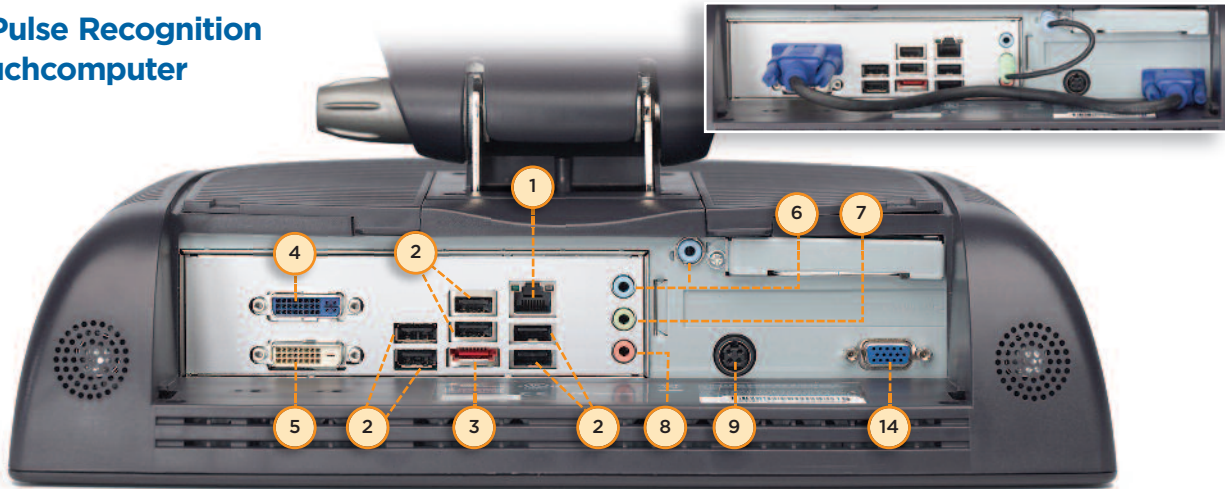

Quick Installation Guide

1520 15" All-in-One Touchcomputer

1 CABLE CONNECTIONS:
For easiest access, place monitor screen-side down (place on soft cloth to prevent scratches). Remove two security screws with Alan wrench (tool provided) and slide cover off.

3 After all appropriate cables are attached, turn on power to the Touchcomputer. Make changes to the screen image with the on-screen buttons (see below).

2 After cables are attached to the Touchcomputer, slide cover on and route cables through the opening in the cable cover. Re-install security screws.

ON-SCREEN DISPLAY BUTTONS

THE 1520 15" TOUCHCOMPUTER when combined with an operating system operates as a standard PC. Touch the screen to navigate, no mouse is required.

www.elotouch.com

Tyco Electronics

Our commitment. Your advantage.

1520 15" All-in-One Touchcomputer

Acoustic Pulse Recognition (APR) Touchcomputer

INSET: With factory-installed video and audio cables.

- | | | | | |
|------------------|-----------------|---------------|--------------------|-----------------|
| 1. Ethernet port | 4. DVI-I | 7. Audio Out | 10. Mouse/Keyboard | 13. S-Video out |
| 2. USB ports | 5. DVI-D | 8. Microphone | 11. Parallel port | 14. VGA |
| 3. ESATA | 6. Audio In (2) | 9. 12V Input | 12. Serial port | |