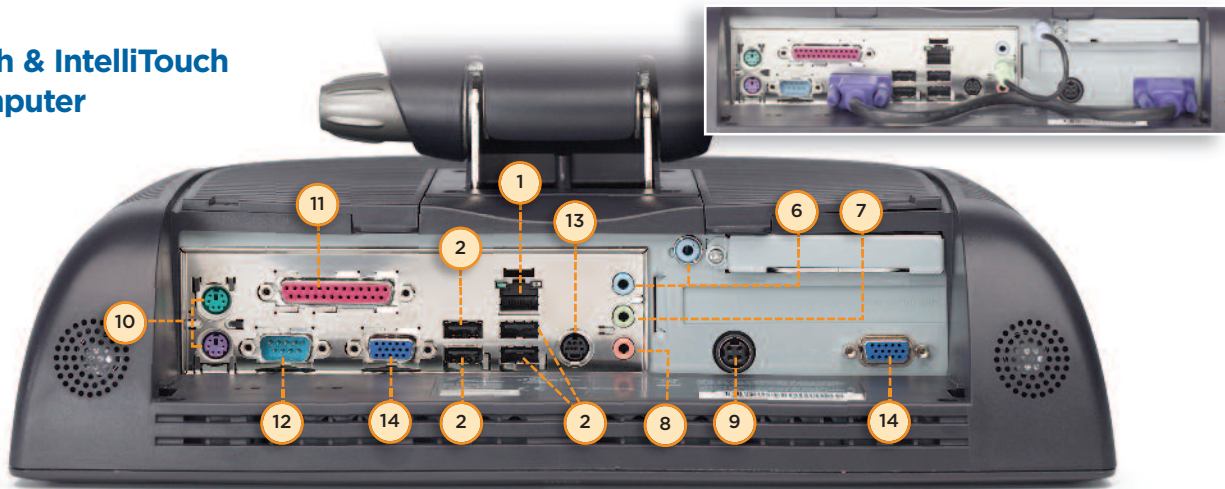

AccuTouch & IntelliTouch Touchcomputer

INSET: With factory-installed video and audio cables.

For the complete User Manual for this product, visit: www.elotouch.com/Support/Documentation/manuals.asp	For current Elo news, product updates and announcements, register to receive our TouchMonitor newsletter at: www.elotouch.com/go/news

Elo Technical Support:

Technical Information: www.elotouch.com/go/websupport • Worldwide Technical Support: www.elotouch.com/go/contactsupport

North America: Website: www.elotouch.com Tel: 800-557-1458 (toll free) or 650-361-4800

www.elotouch.com

© 2009 Tyco Electronics Corporation. All rights reserved.
PN: E769682 Rev A

Tyco Electronics

Our commitment. Your advantage.