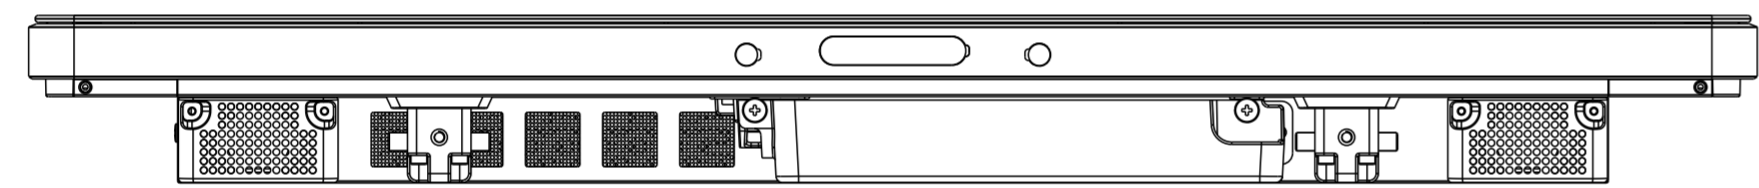

TITLE: DIMENSIONAL DRAWING, 3201L

RFID READER BAY
(OPTIONAL KIT)

I/O CONNECTIONS

REMOTE OSD E483757
INCLUDED WITH MONITOR

DIMENSIONS ARE IN MILLIMETERS

OPTIONAL STAND KIT P/N E455084