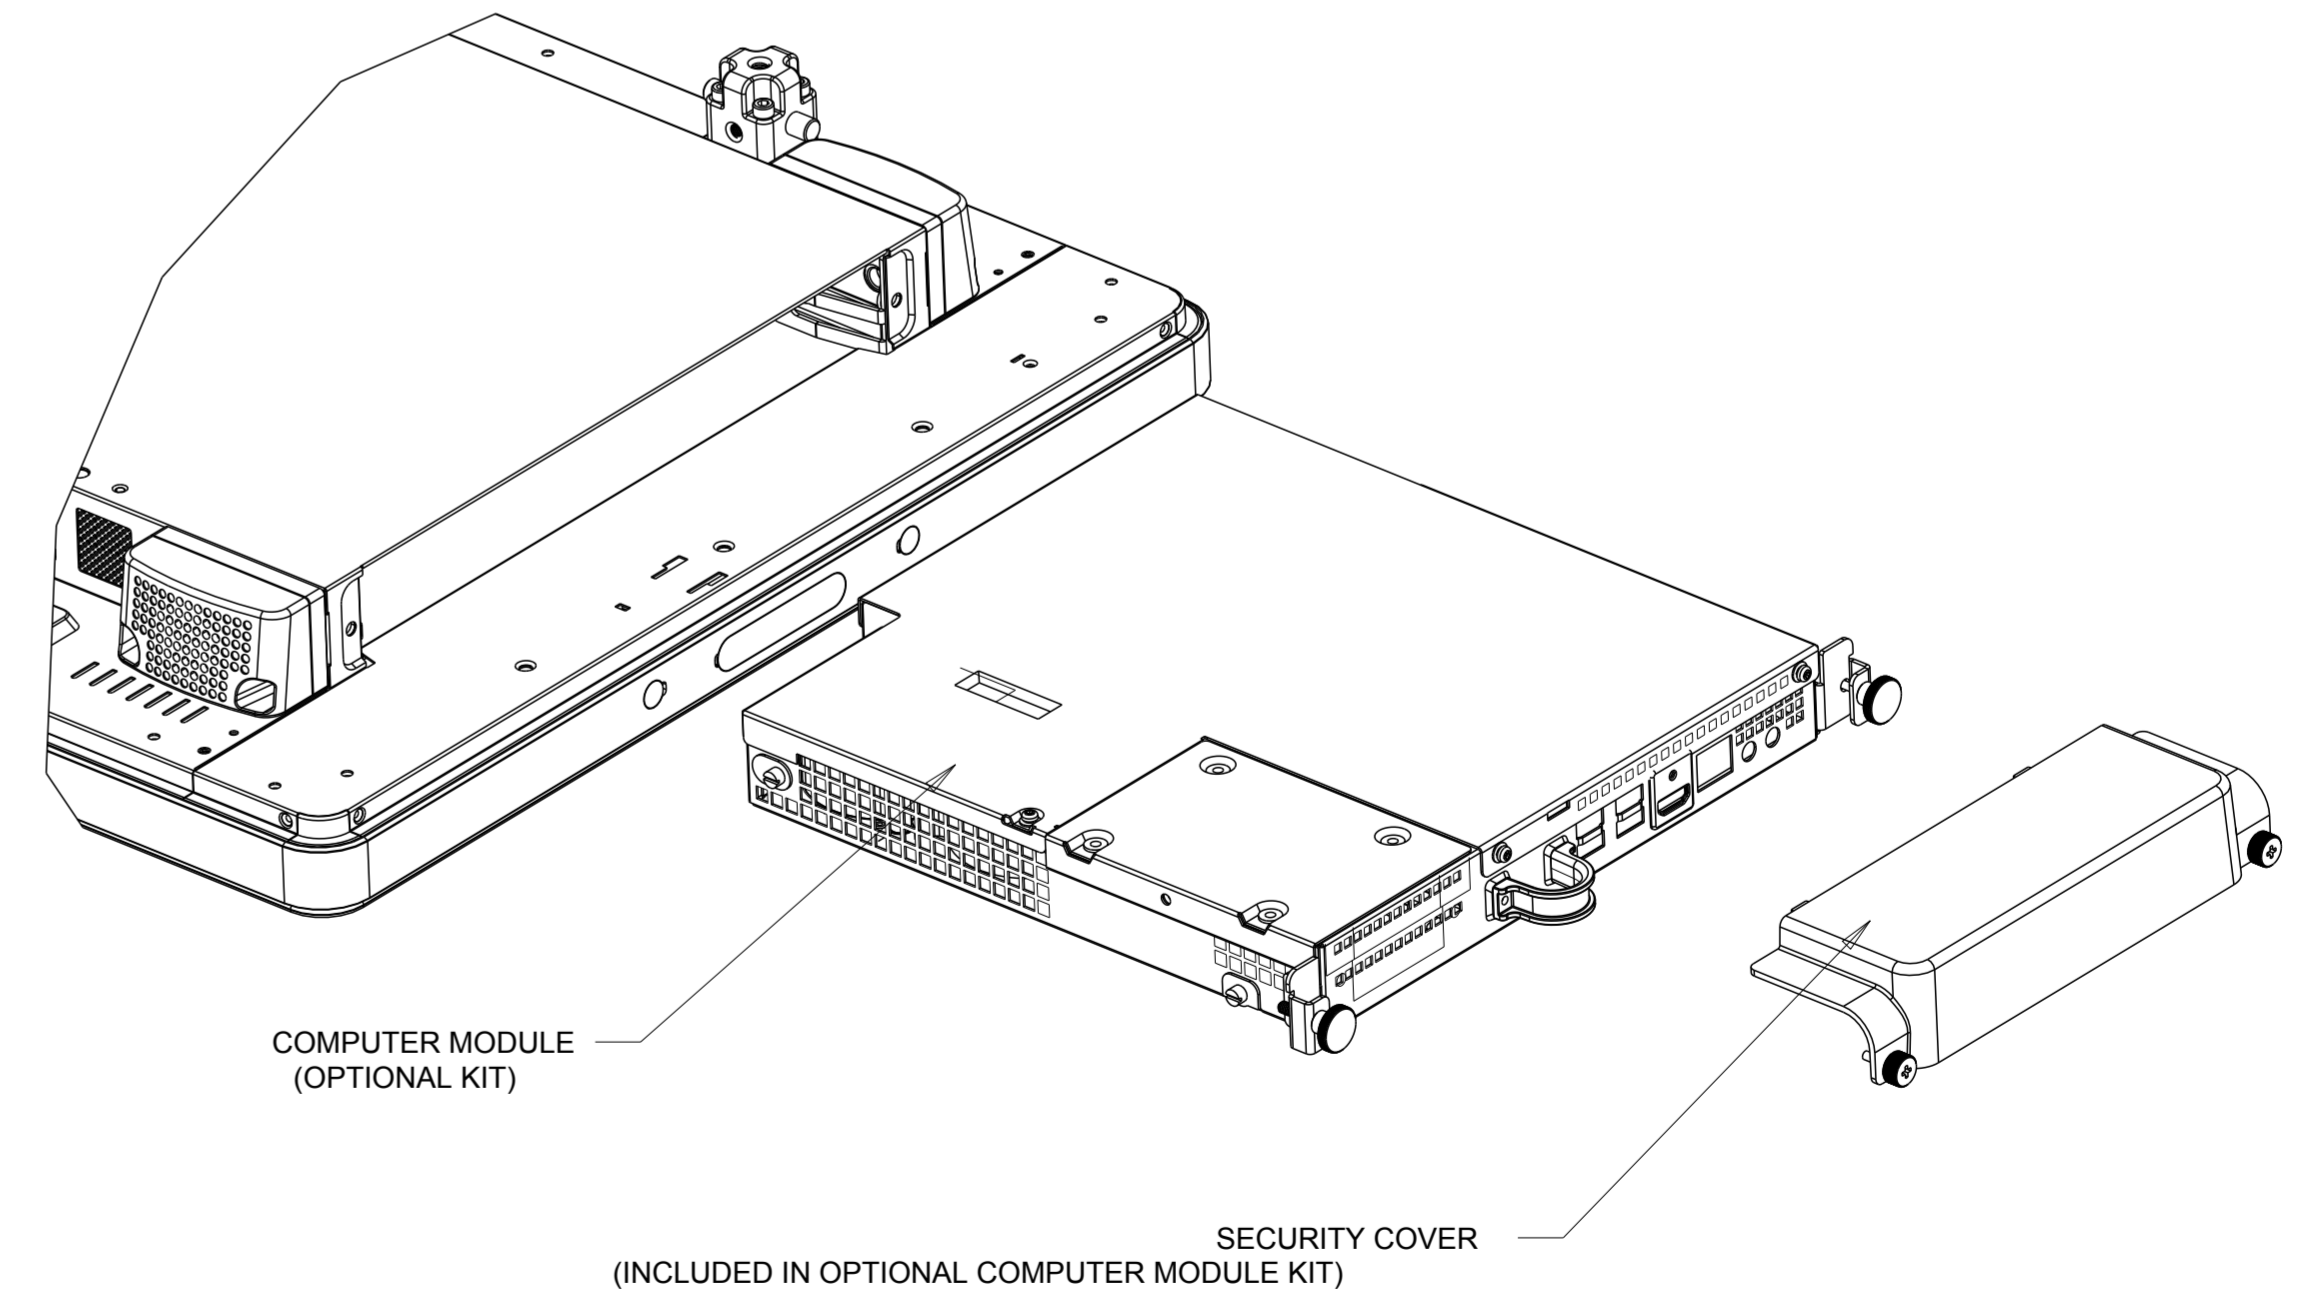

TITLE: DIMENSIONAL DRAWING, 3201L

RFID READER BAY
(OPTIONAL KIT)

I/O CONNECTIONS

REMOTE OSD E483757
INCLUDED WITH MONITOR

DIMENSIONS ARE IN MILLIMETERS

OPTIONAL STAND KIT P/N E455084