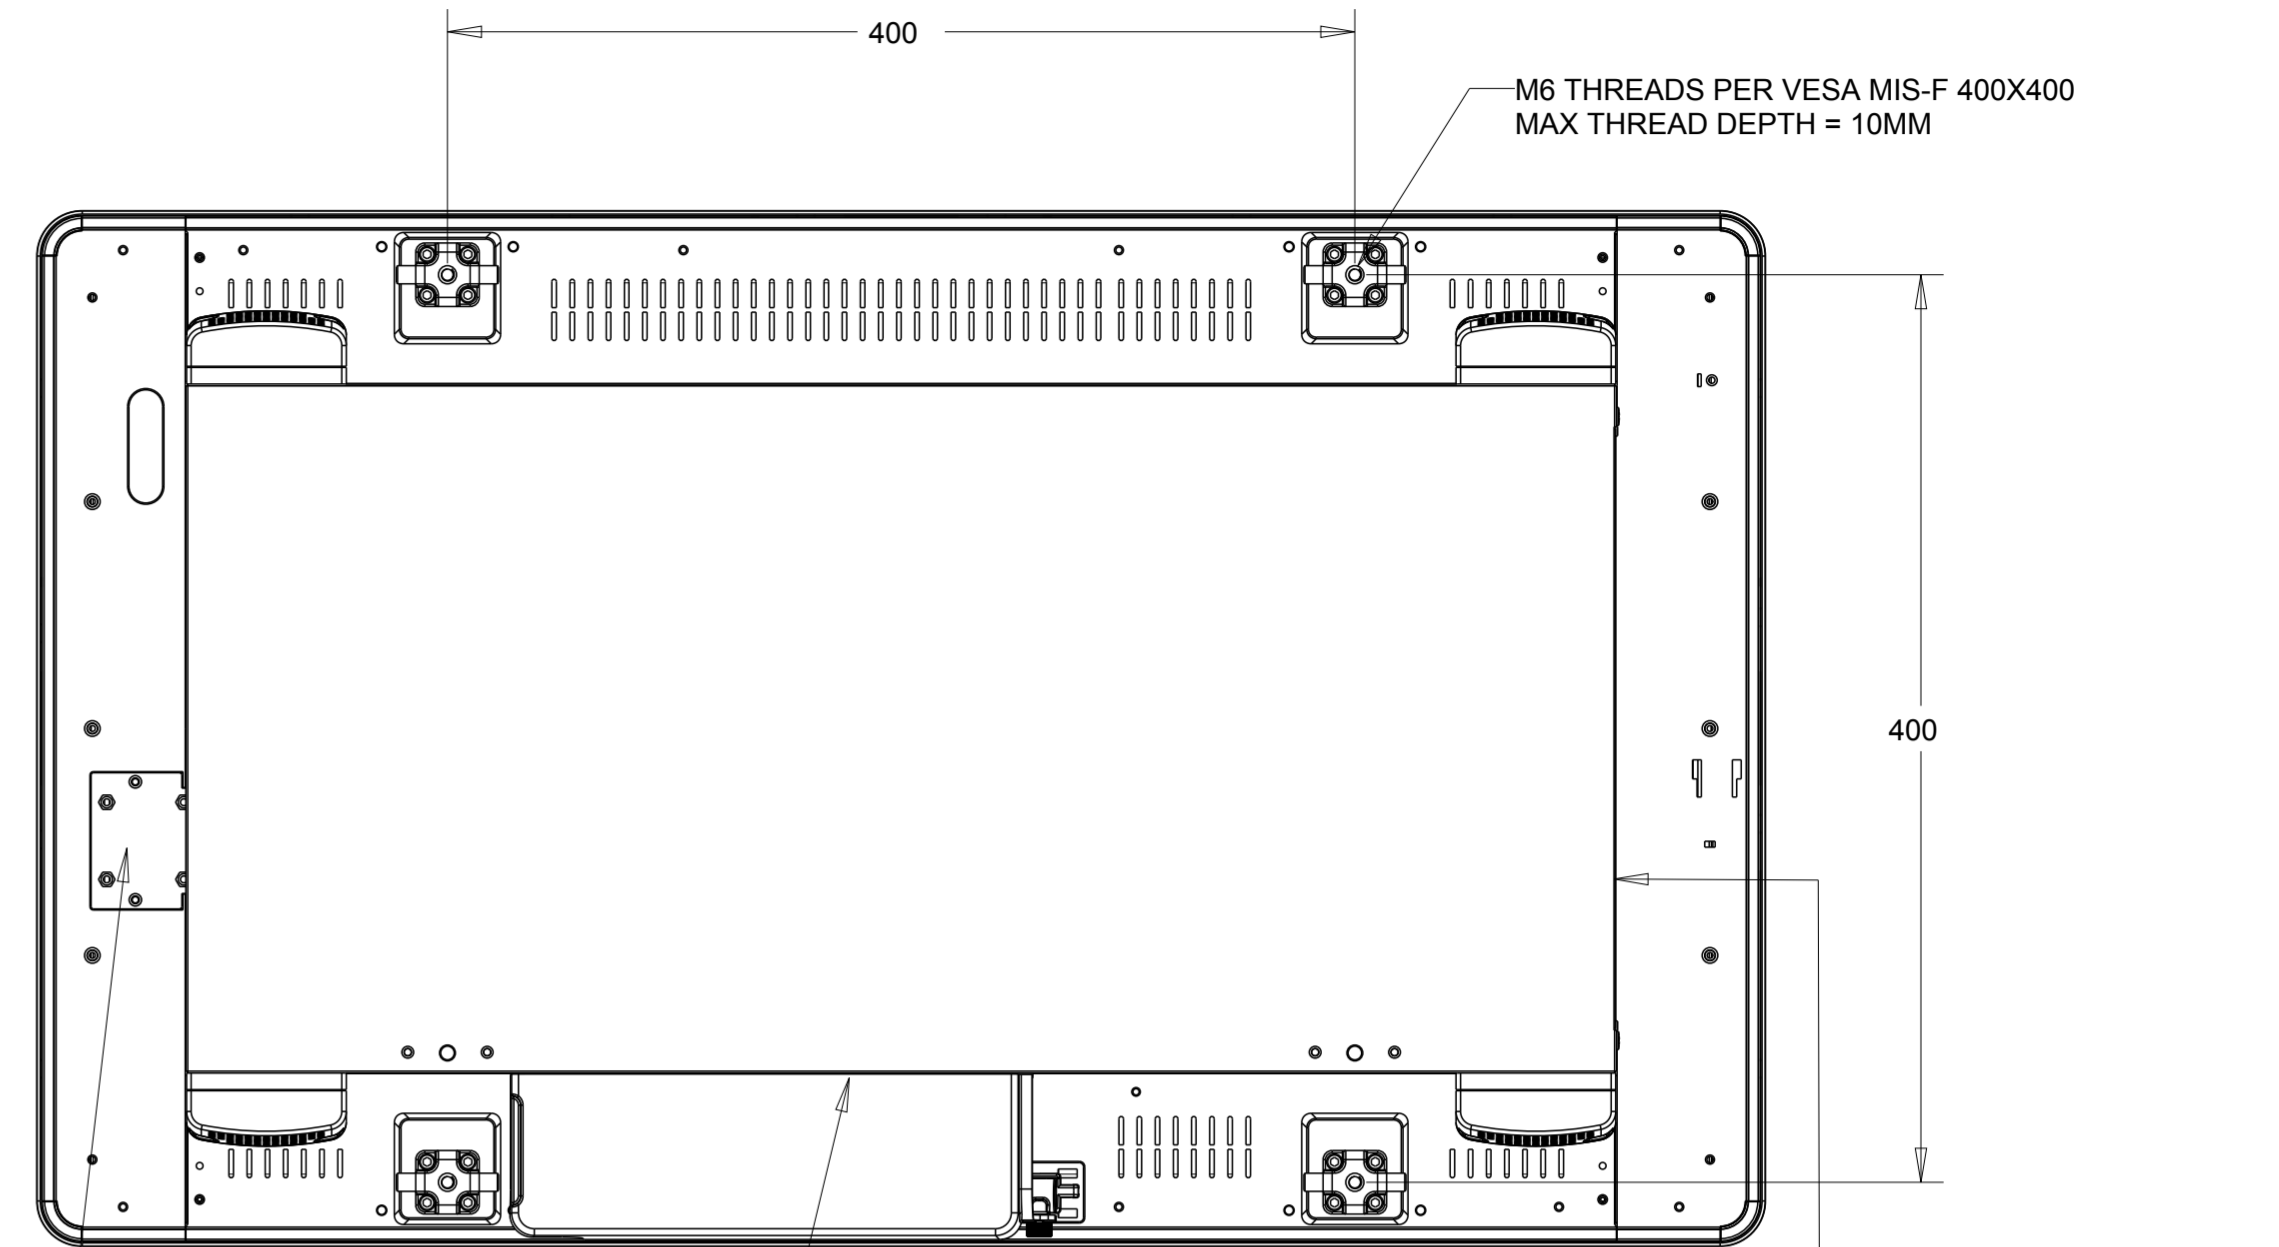

TITLE: DIMENSIONAL DRAWING, 3201L

RFID READER BAY
(OPTIONAL KIT)

I/O CONNECTIONS

REMOTE OSD E483757
INCLUDED WITH MONITOR

DIMENSIONS ARE IN MILLIMETERS

OPTIONAL STAND KIT P/N E455084