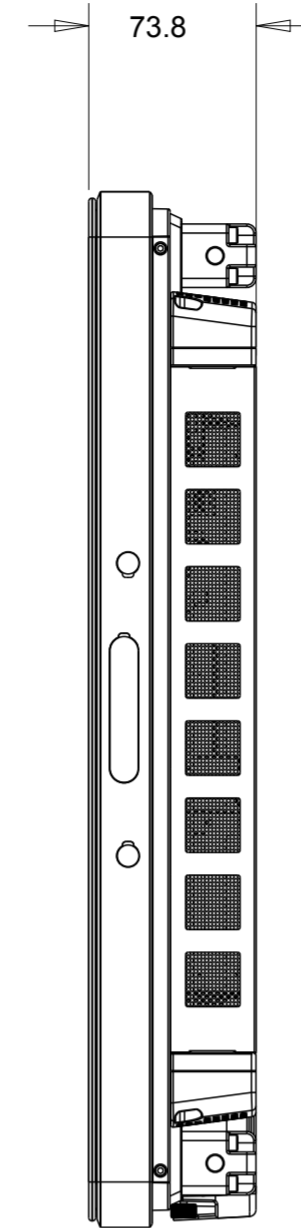

TITLE: DIMENSIONAL DRAWING, 3201L

RFID READER BAY
(OPTIONAL KIT)

I/O CONNECTIONS

REMOTE OSD E483757
INCLUDED WITH MONITOR

DIMENSIONS ARE IN MILLIMETERS

OPTIONAL STAND KIT P/N E455084