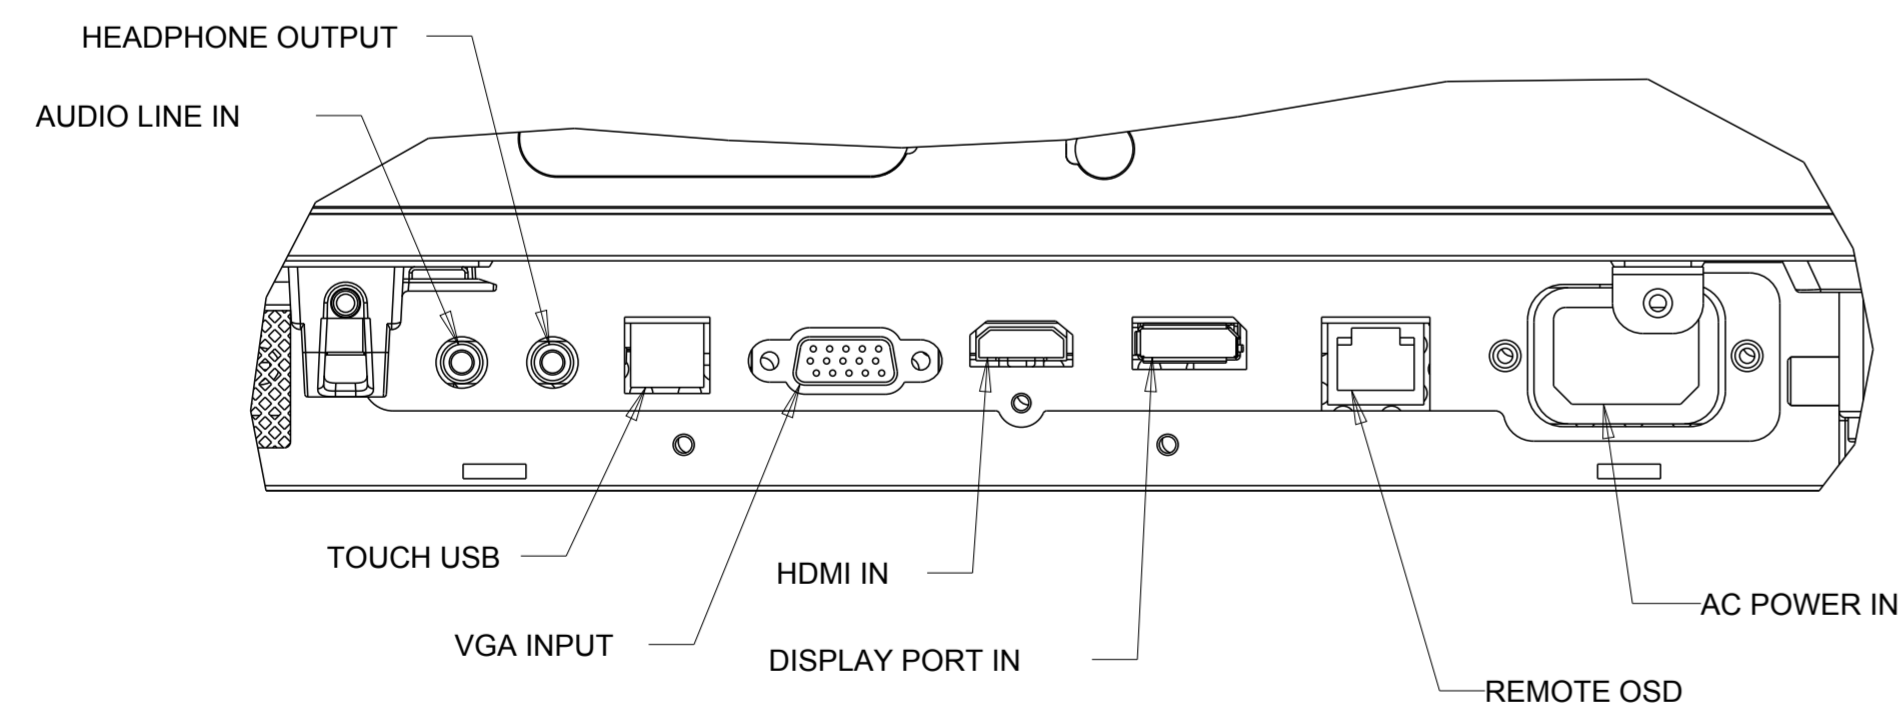

TITLE: DIMENSIONAL DRAWING, 3201L

RFID READER BAY
(OPTIONAL KIT)

I/O CONNECTIONS

REMOTE OSD E483757
INCLUDED WITH MONITOR

DIMENSIONS ARE IN MILLIMETERS

OPTIONAL STAND KIT P/N E455084