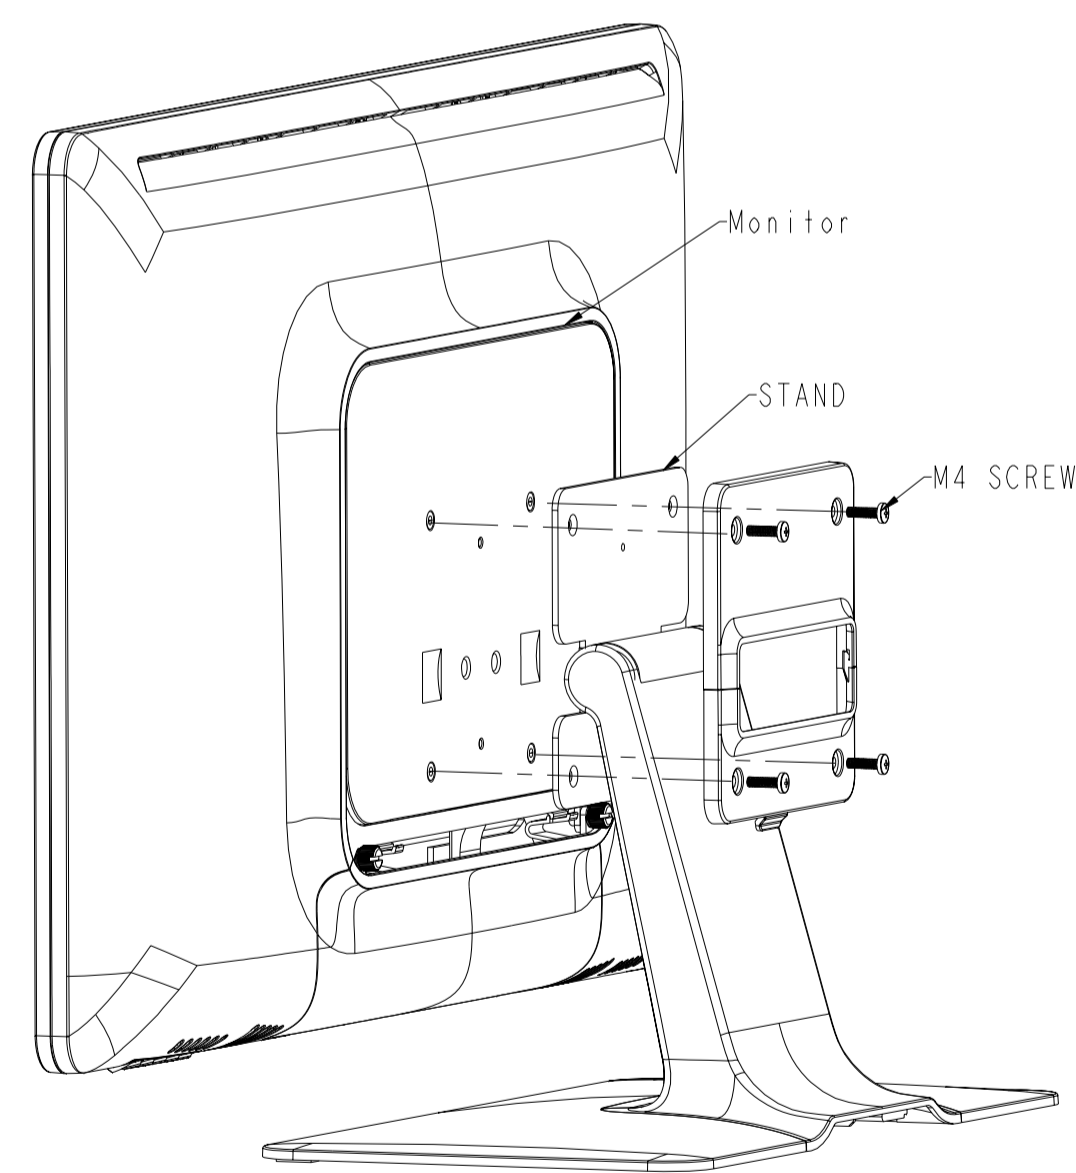

TITLE: ET240ILM

DETAIL A
SCALE 1.000

DIMENSIONS ARE IN MILLIMETERS/INCHES

SHEET 1 OF 2

elo TOUCH SOLUTIONS

MS200035
DATE: 20130907
REV: A

TITLE: ET240ILM

DIMENSIONS ARE IN MILLIMETERS/INCHES