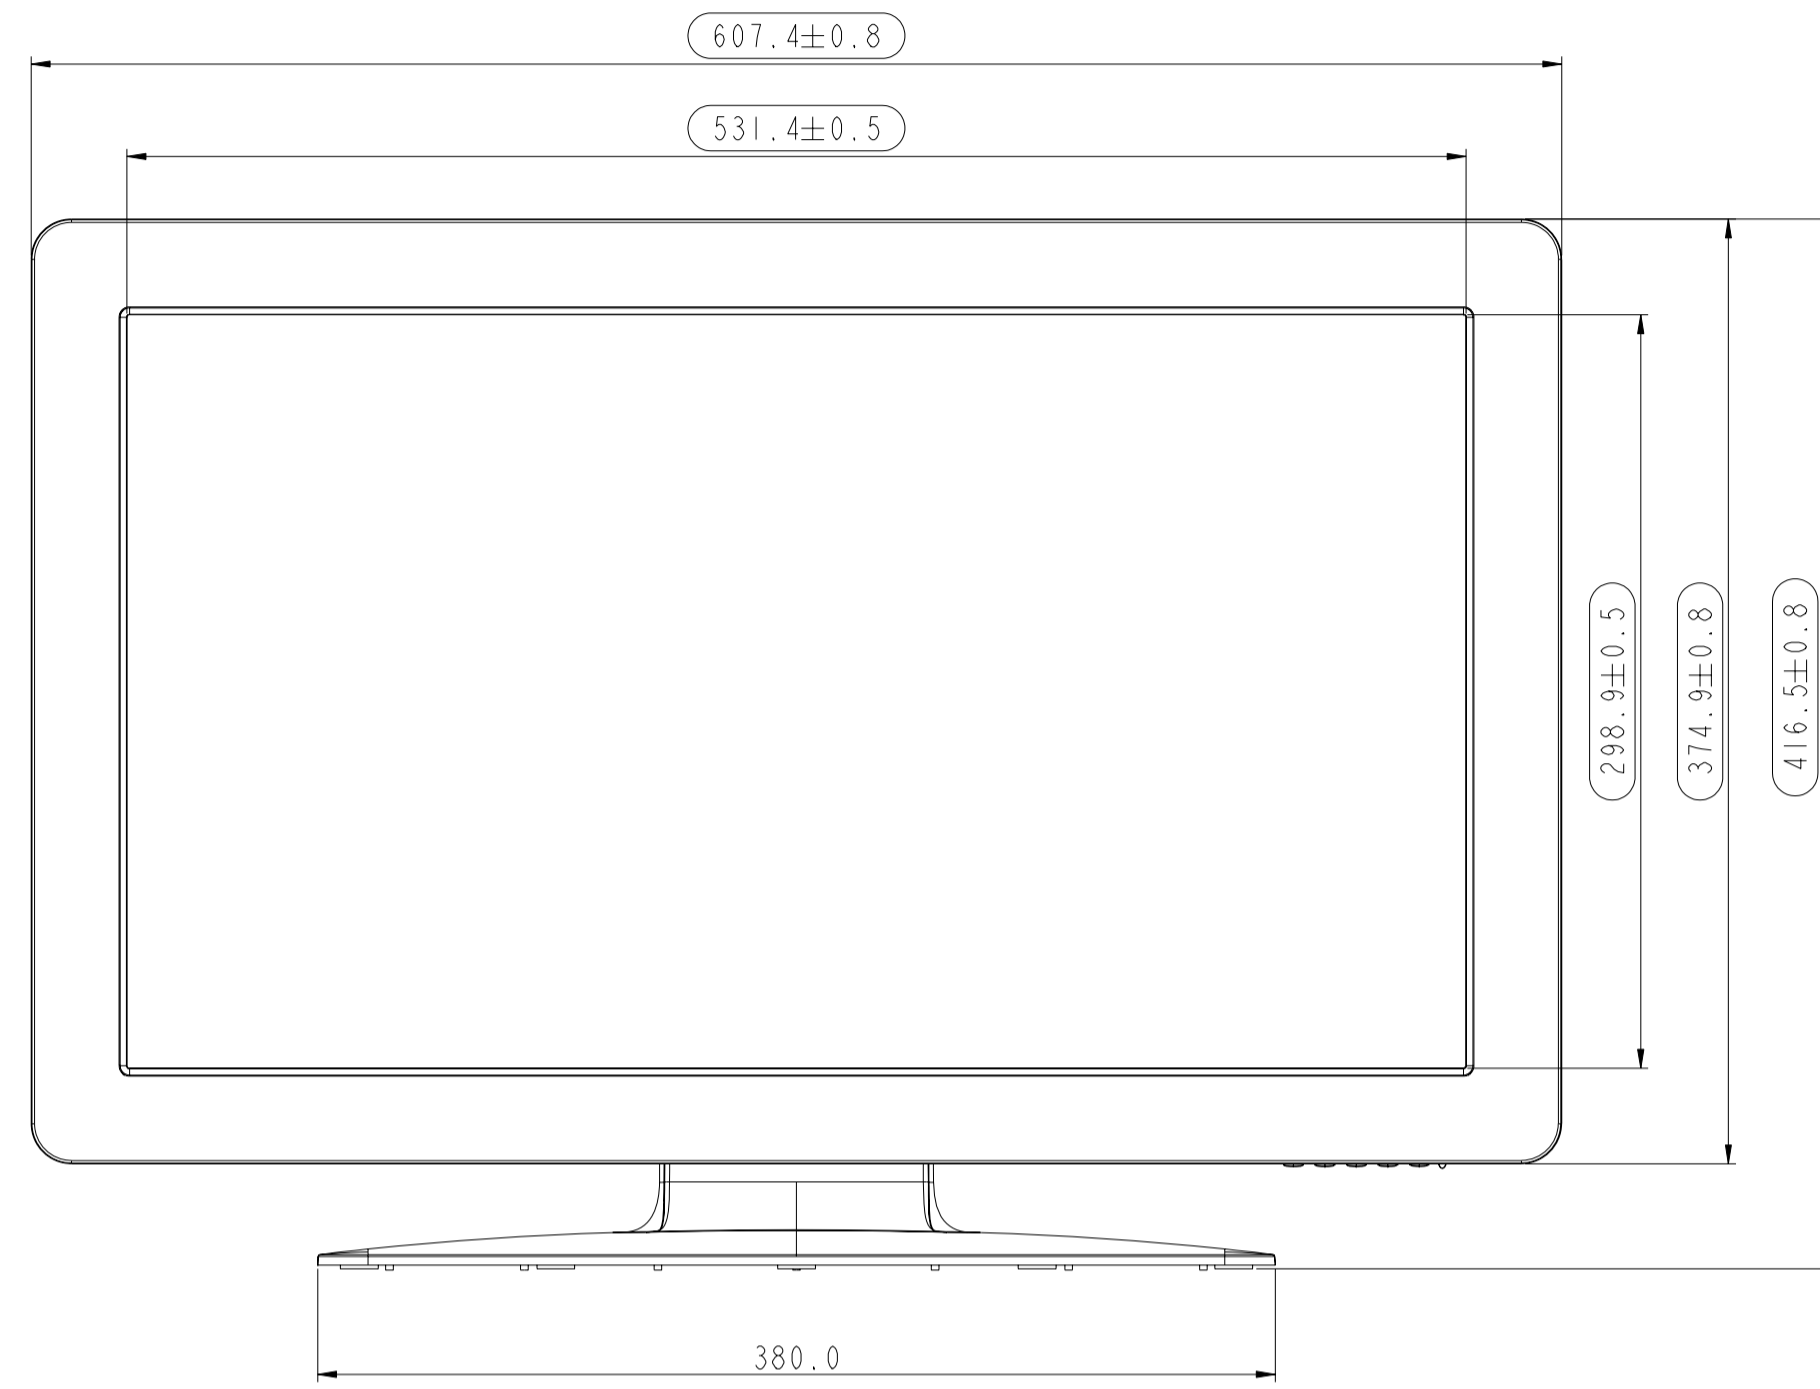

TITLE: ET240ILM

DETAIL A
SCALE 1.000

DIMENSIONS ARE IN MILLIMETERS/INCHES

SHEET 1 OF 2

elo TOUCH SOLUTIONS

MS200035
DATE: 20130907
REV: A

TITLE: ET240ILM

DIMENSIONS ARE IN MILLIMETERS/INCHES

SHEET 2 OF 2

elo TOUCH SOLUTIONS

MS200035
DATE: 20130907
REV: A