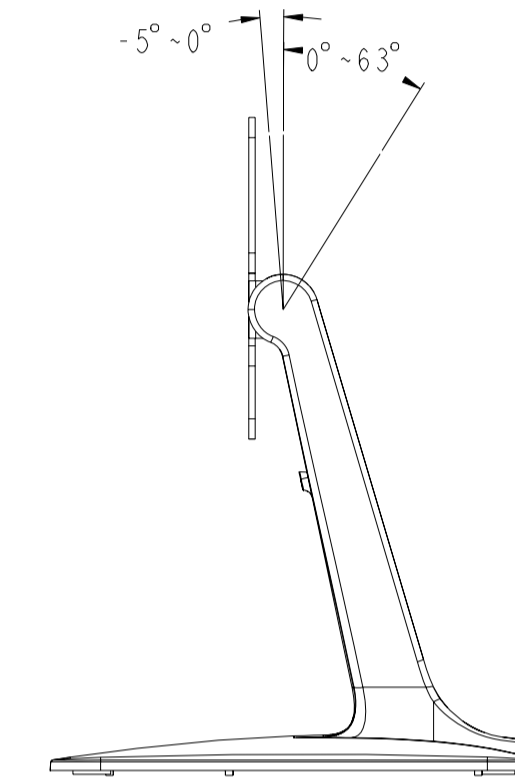

TITLE: ET240ILM

DETAIL A
SCALE 1.000

DIMENSIONS ARE IN MILLIMETERS/INCHES

SHEET 1 OF 2

elo TOUCH SOLUTIONS

MS200035
DATE: 20130907
REV: A

TITLE: ET240ILM

DIMENSIONS ARE IN MILLIMETERS/INCHES

SHEET 2 OF 2

elo TOUCH SOLUTIONS

MS200035
DATE: 20130907
REV: A