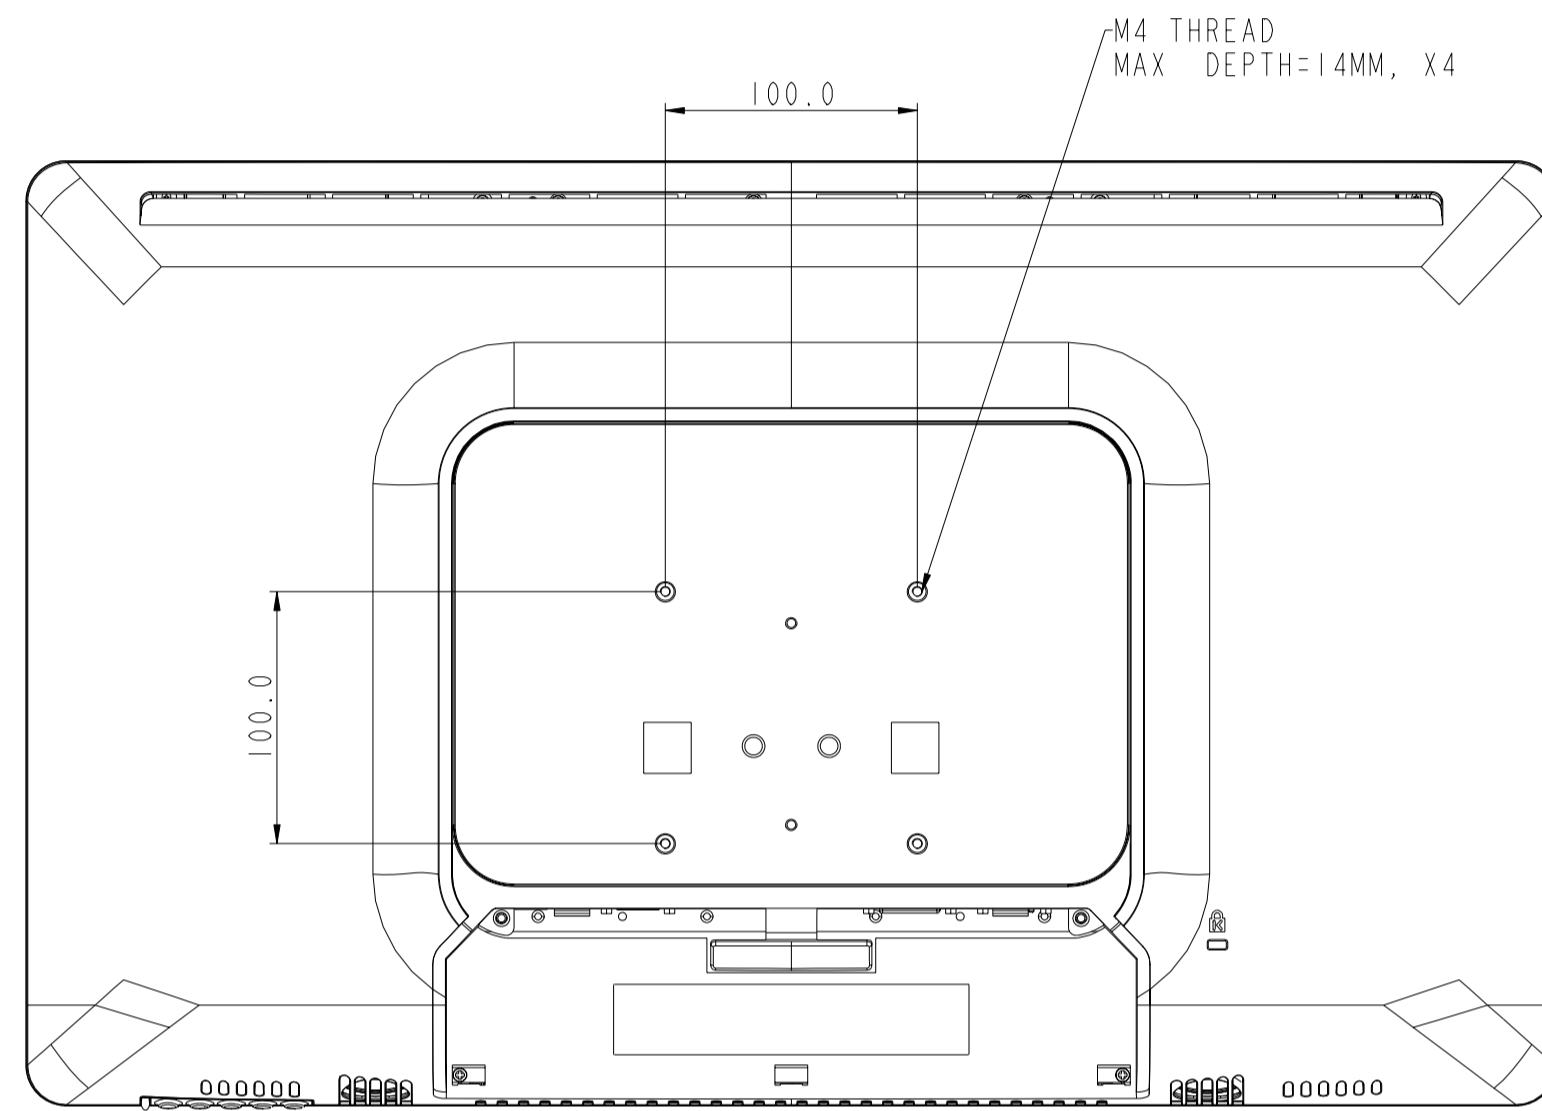

TITLE: ET240ILM

DETAIL A
SCALE 1.000

DIMENSIONS ARE IN MILLIMETERS/INCHES

SHEET 1 OF 2

elo TOUCH SOLUTIONS

MS200035
DATE: 20130907
REV: A

TITLE: ET240ILM

DIMENSIONS ARE IN MILLIMETERS/INCHES

SHEET 2 OF 2

elo TOUCH SOLUTIONS

MS200035
DATE: 20130907
REV: A