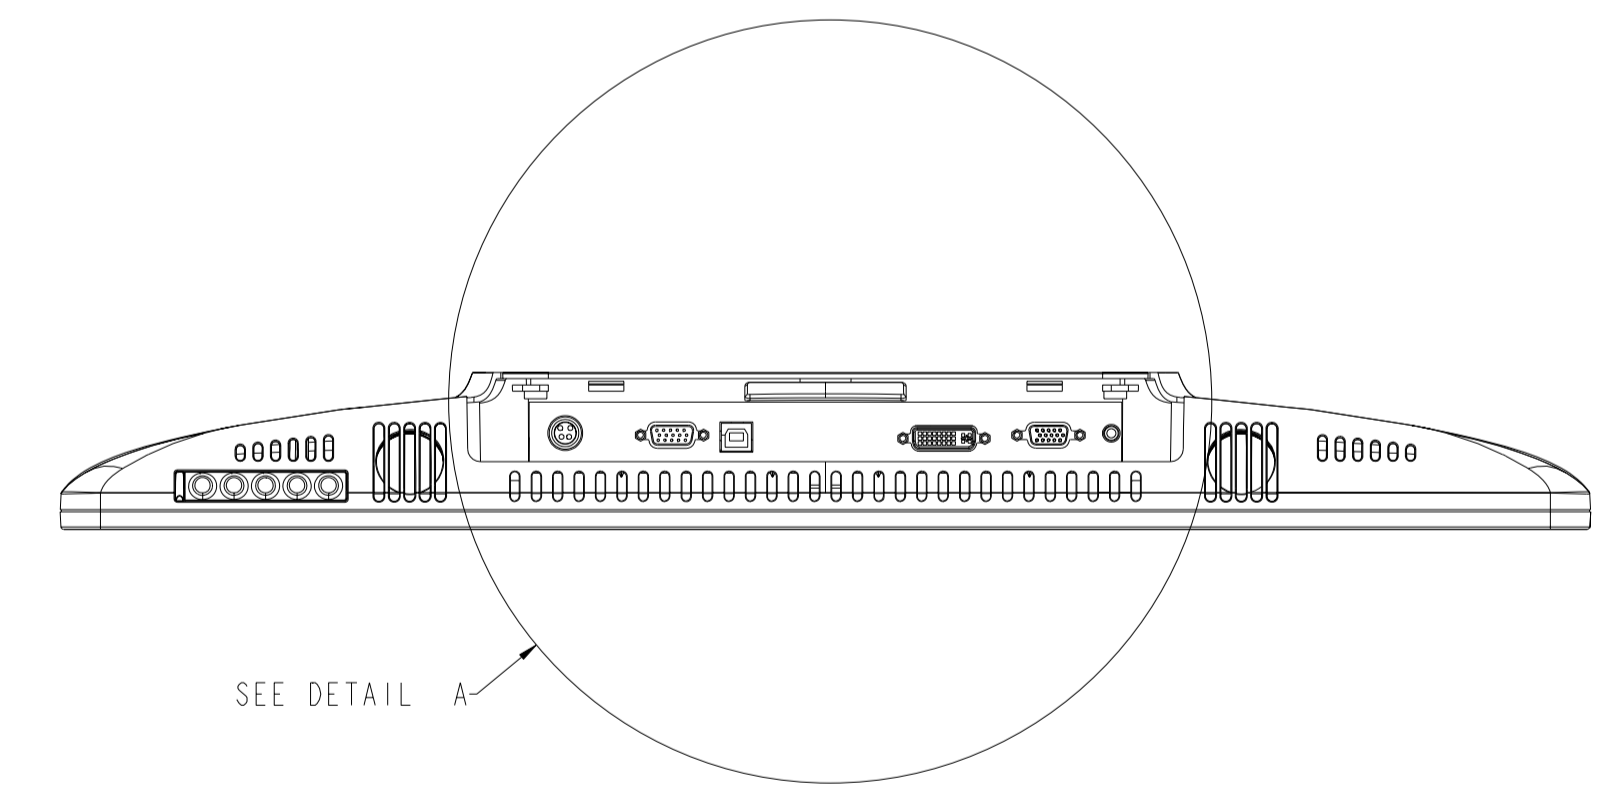

TITLE: ET240ILM

DETAIL A
SCALE 1.000

DIMENSIONS ARE IN MILLIMETERS/INCHES

SHEET 1 OF 2

elo TOUCH SOLUTIONS

MS200035
DATE: 20130907
REV: A

TITLE: ET240ILM

DIMENSIONS ARE IN MILLIMETERS/INCHES

SHEET 2 OF 2

elo TOUCH SOLUTIONS

MS200035
DATE: 20130907
REV: A