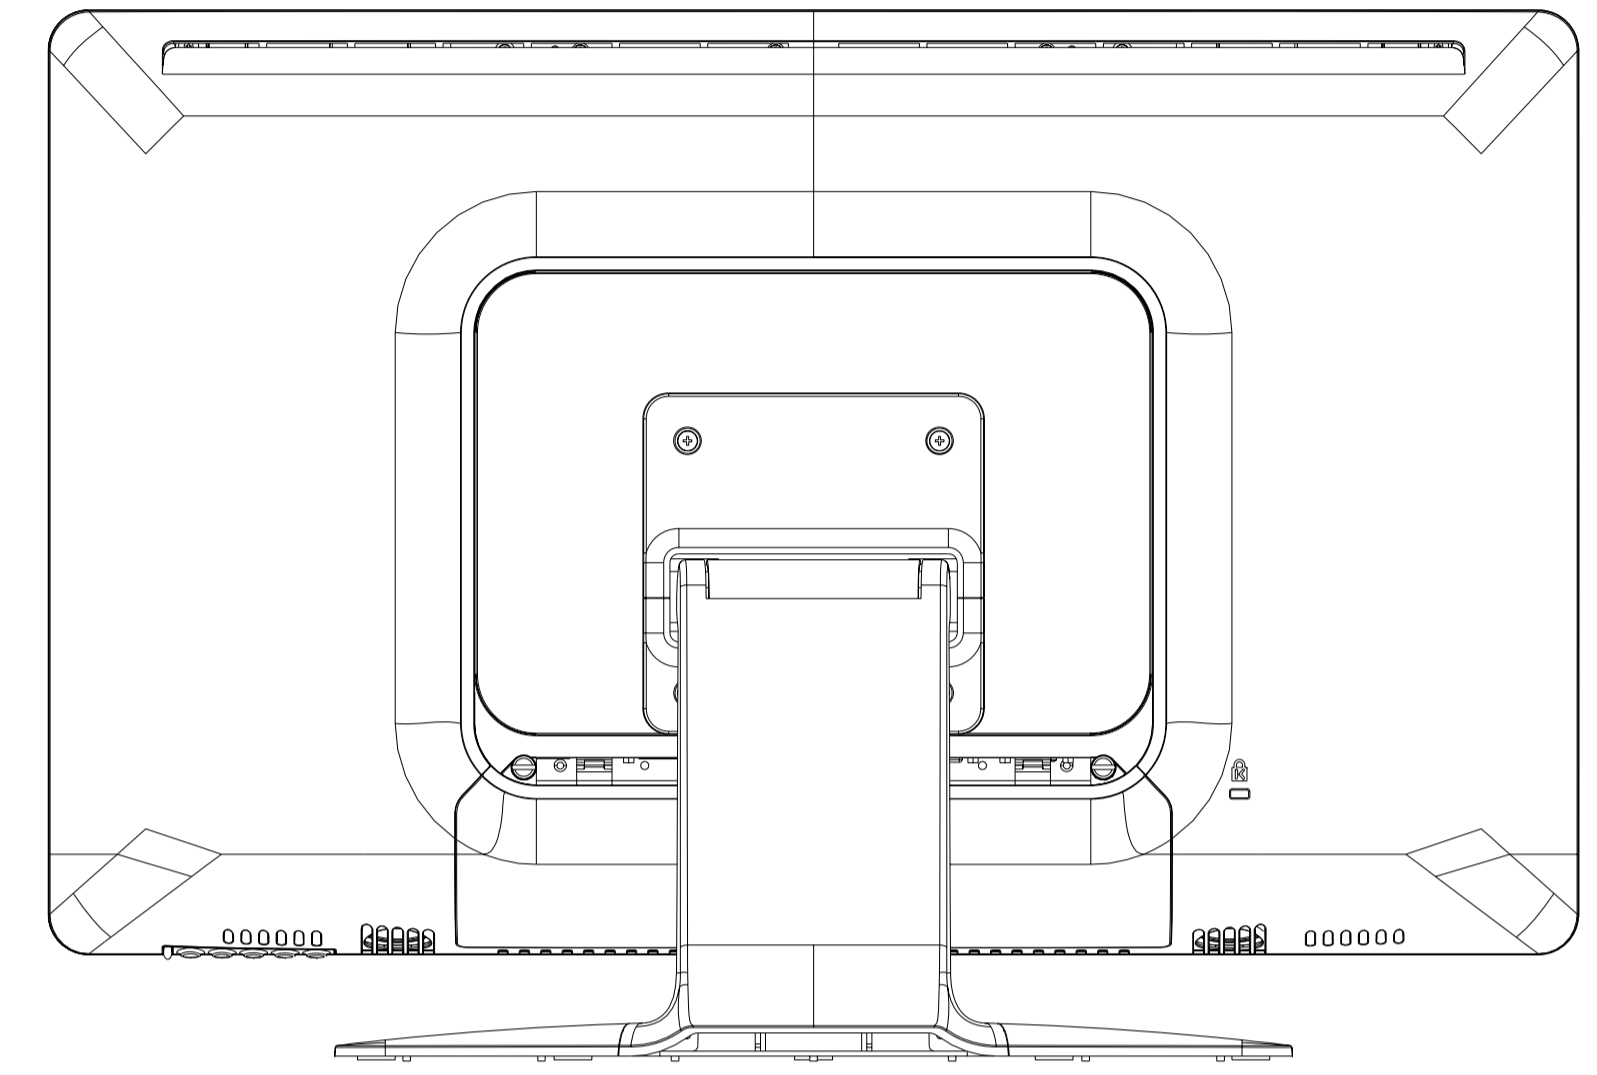

TITLE: ET240ILM

DETAIL A
SCALE 1.000

DIMENSIONS ARE IN MILLIMETERS/INCHES

SHEET 1 OF 2

elo TOUCH SOLUTIONS

MS200035
DATE: 20130907
REV: A

TITLE: ET240ILM

DIMENSIONS ARE IN MILLIMETERS/INCHES

SHEET 2 OF 2

elo TOUCH SOLUTIONS

MS200035
DATE: 20130907
REV: A