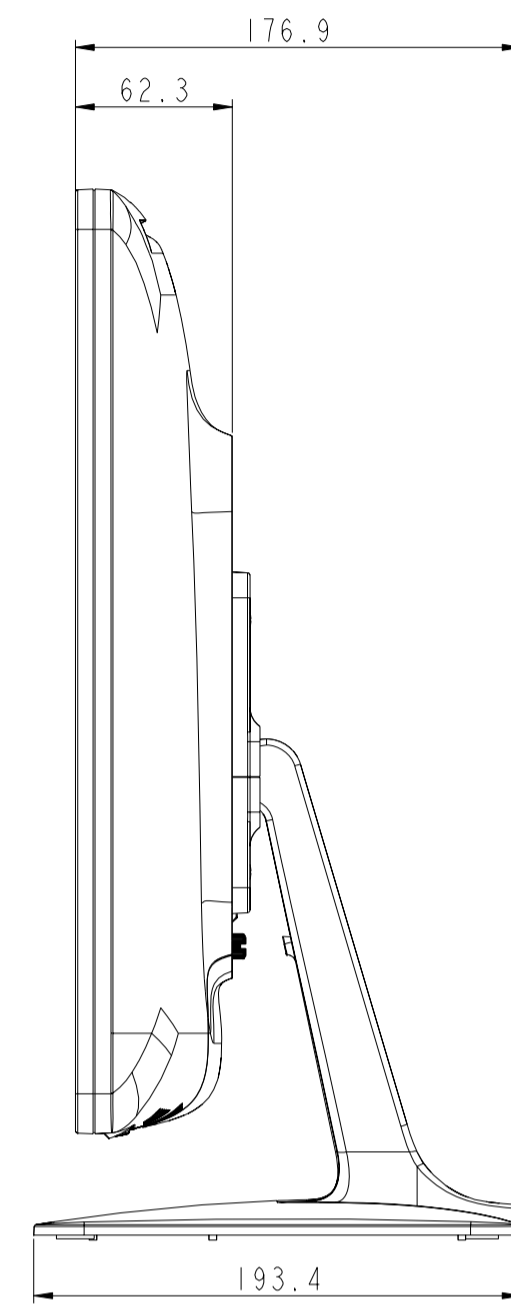

TITLE: ET240ILM

DETAIL A
SCALE 1.000

DIMENSIONS ARE IN MILLIMETERS/INCHES

SHEET 1 OF 2

elo TOUCH SOLUTIONS

MS200035
DATE: 20130907
REV: A

TITLE: ET240ILM

DIMENSIONS ARE IN MILLIMETERS/INCHES

SHEET 2 OF 2

elo TOUCH SOLUTIONS

MS200035
DATE: 20130907
REV: A