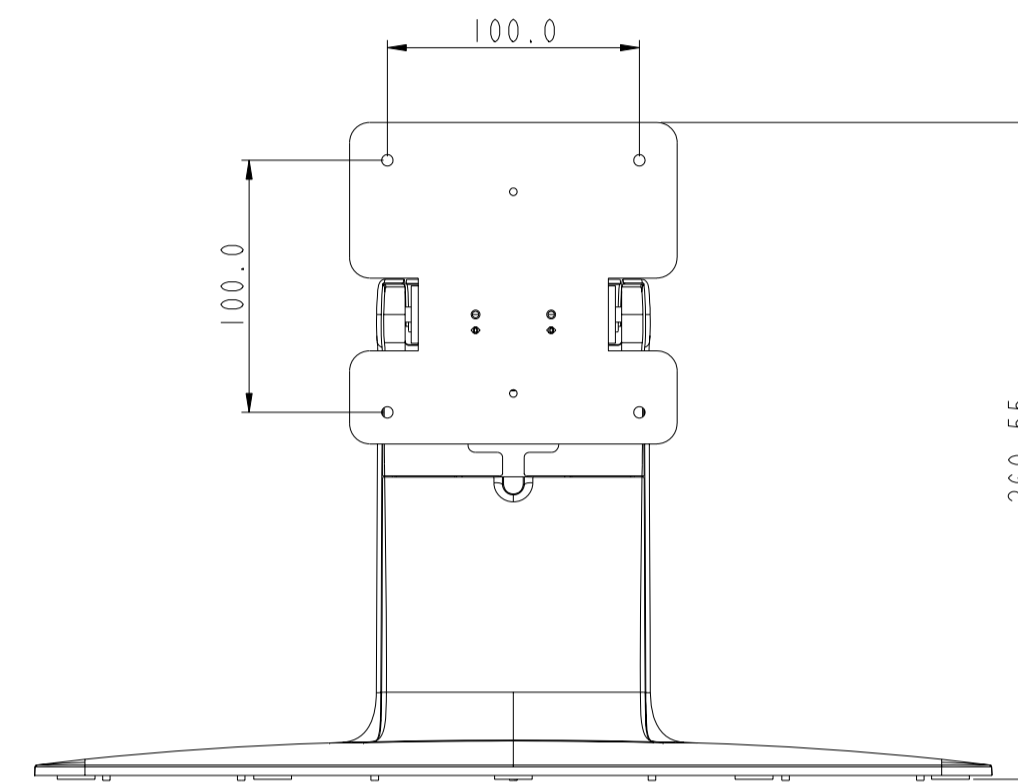

TITLE: ET240ILM

DETAIL A
SCALE 1.000

DIMENSIONS ARE IN MILLIMETERS/INCHES

SHEET 1 OF 2

elo TOUCH SOLUTIONS

MS200035
DATE: 20130907
REV: A

TITLE: ET240ILM

DIMENSIONS ARE IN MILLIMETERS/INCHES

SHEET 2 OF 2

elo TOUCH SOLUTIONS

MS200035
DATE: 20130907
REV: A