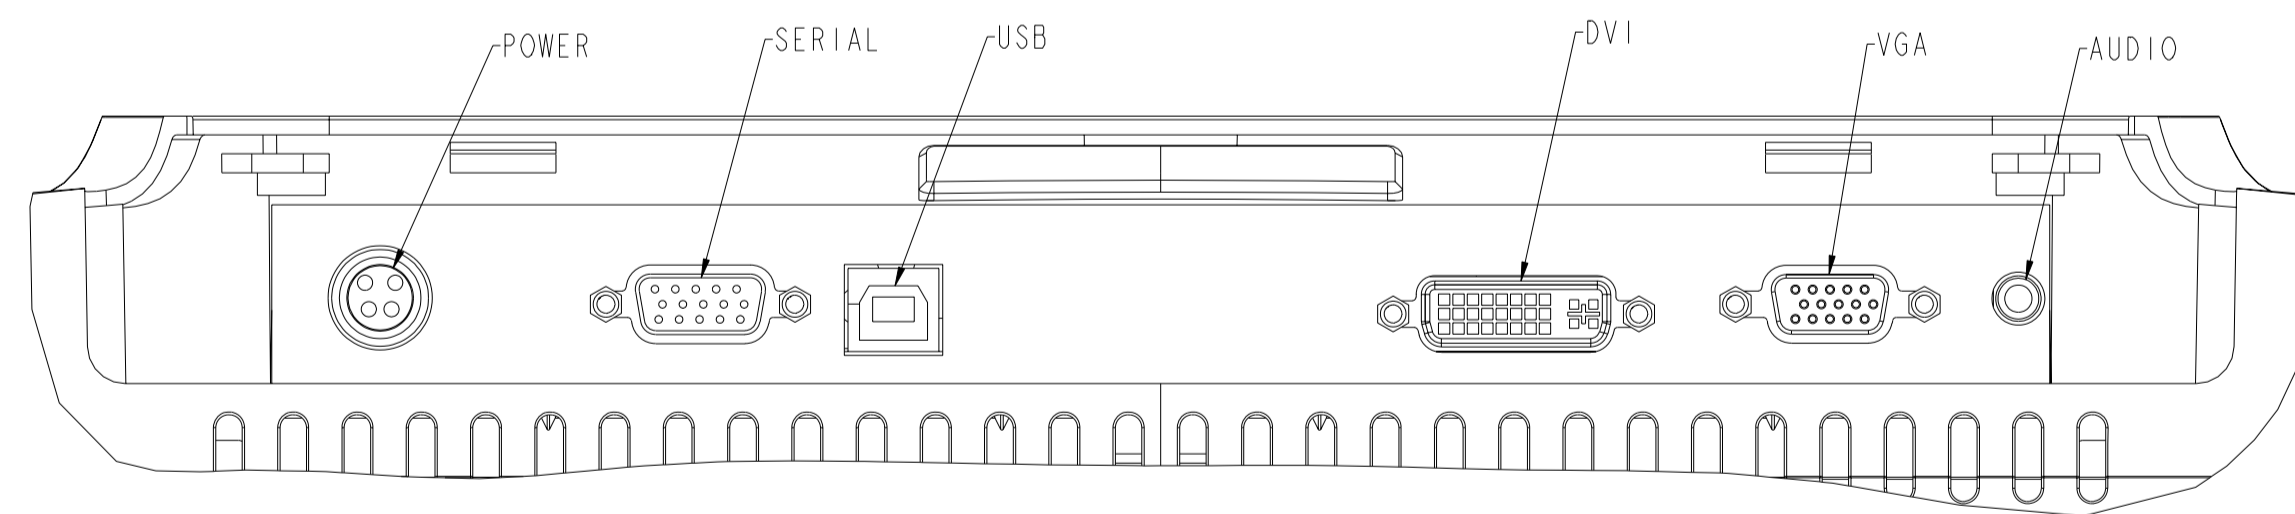

TITLE: ET240ILM

DETAIL A
SCALE 1.000

DIMENSIONS ARE IN MILLIMETERS/INCHES

SHEET 1 OF 2

elo TOUCH SOLUTIONS

MS200035
DATE: 20130907
REV: A

TITLE: ET240ILM

DIMENSIONS ARE IN MILLIMETERS/INCHES

SHEET 2 OF 2

elo TOUCH SOLUTIONS

MS200035
DATE: 20130907
REV: A