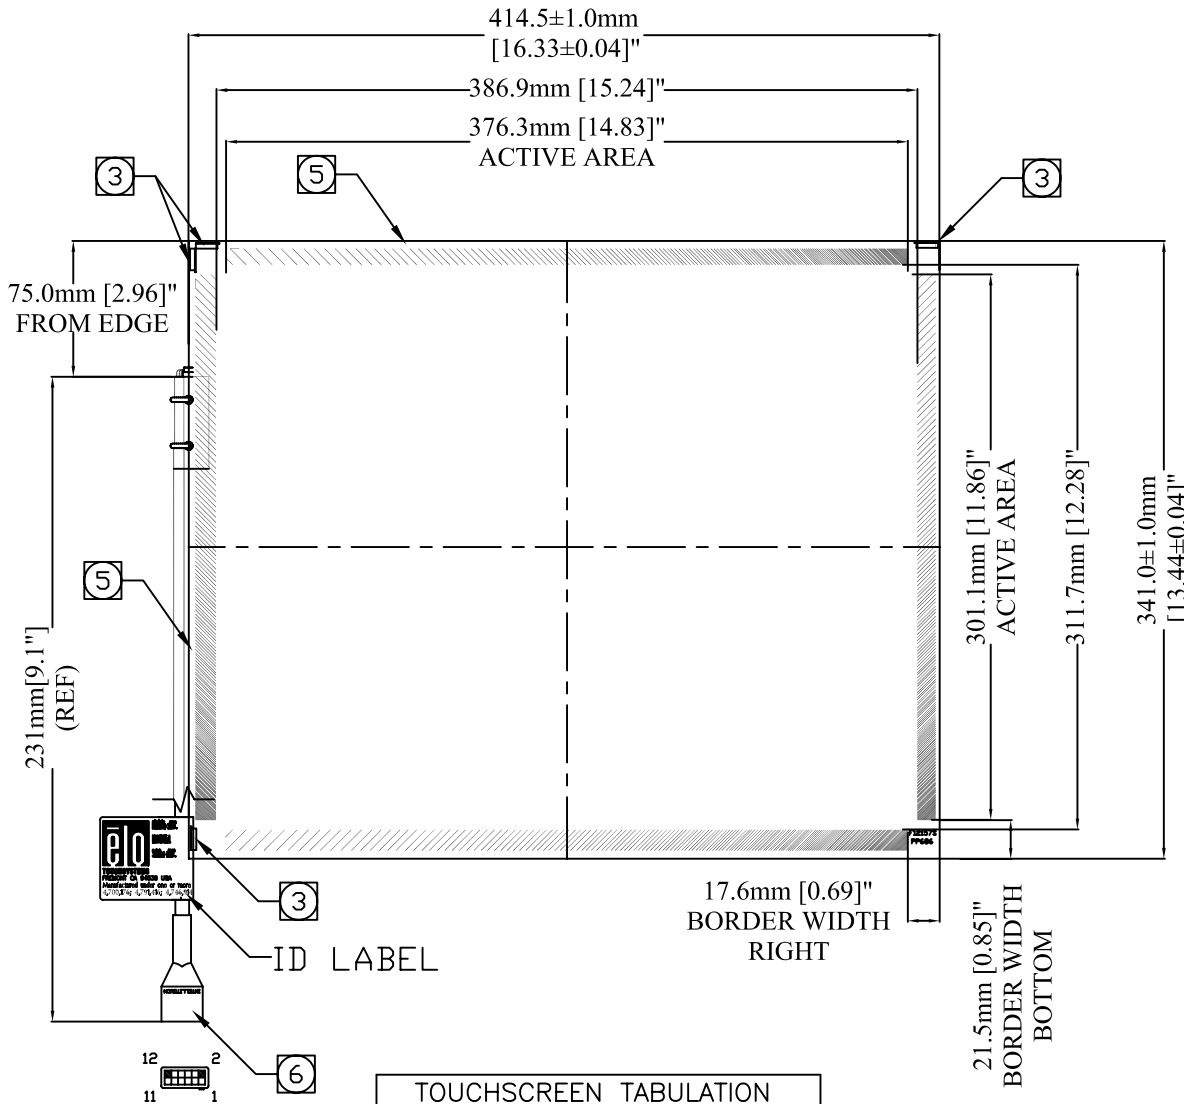

INTELLITOUCH® TOUCHSCREEN

SCN-ST-FLT19.0-001-009

NOTES:

1. ALL DIMENSIONS ARE IN MILLIMETERS AND INCHES.
2. CHEMICALLY STRENGTHENED GLASS THICKNESS: 5.6mm [0.22"] NOMINAL.
3. TRANSDUCERS ARE LOCATED AT THE POSITIONS SHOWN. HEIGHT OF TRANSDUCERS ABOVE GLASS: 3.8mm/0.15" MAX.
4. NO MATERIAL EXTENDS MORE THAN 0.8mm/0.03" BEYOND THE BACK SURFACE OF THE GLASS.
5. CABLE IS ROUTED ON TOP SURFACE (ALONG THE EDGE) OF THE GLASS.
6. BERG 65043-031, 2x6 HOUSING WITH BERG 48239-000 RECEPTACLES, DIRECTLY MATES WITH ANY OF THE FOLLOWING:
 - INTELLITOUCH SERIAL CONTROL BOARD
 - 012226 CABLE (2x6 TO 8" DB9 BULKHEAD)
7. THE TOUCH ACTIVE AREA IS LESS THAN THE VIEWABLE AREA TO FACILITATE SEALING.

CONNECTION CHART

PIN	SIGNAL	INSULATION COLOR	JACKET COLOR
1	GROUND	OVERALL SHIELD	
2	KEY		
3	Y RECEIVE (+)	BLU	BLK
4	Y TRANSMIT (+)	BLU	GRY
5	Y RECEIVE (-)	BLK	BLK
6	Y TRANSMIT (-)	YEL	GRY
7	GROUND	INNER SHIELD	
8	X TRANSMIT (-)	RED	RED
9	X RECEIVE (-)	RED	BLK
10	X TRANSMIT (+)	GRN	RED
11	X RECEIVE (+)	WHT	BLK
12	KEY		

TOUCHSCREEN TABULATION

PART NUMBER	SURFACE FINISH
118176-000	ANTI GLARE