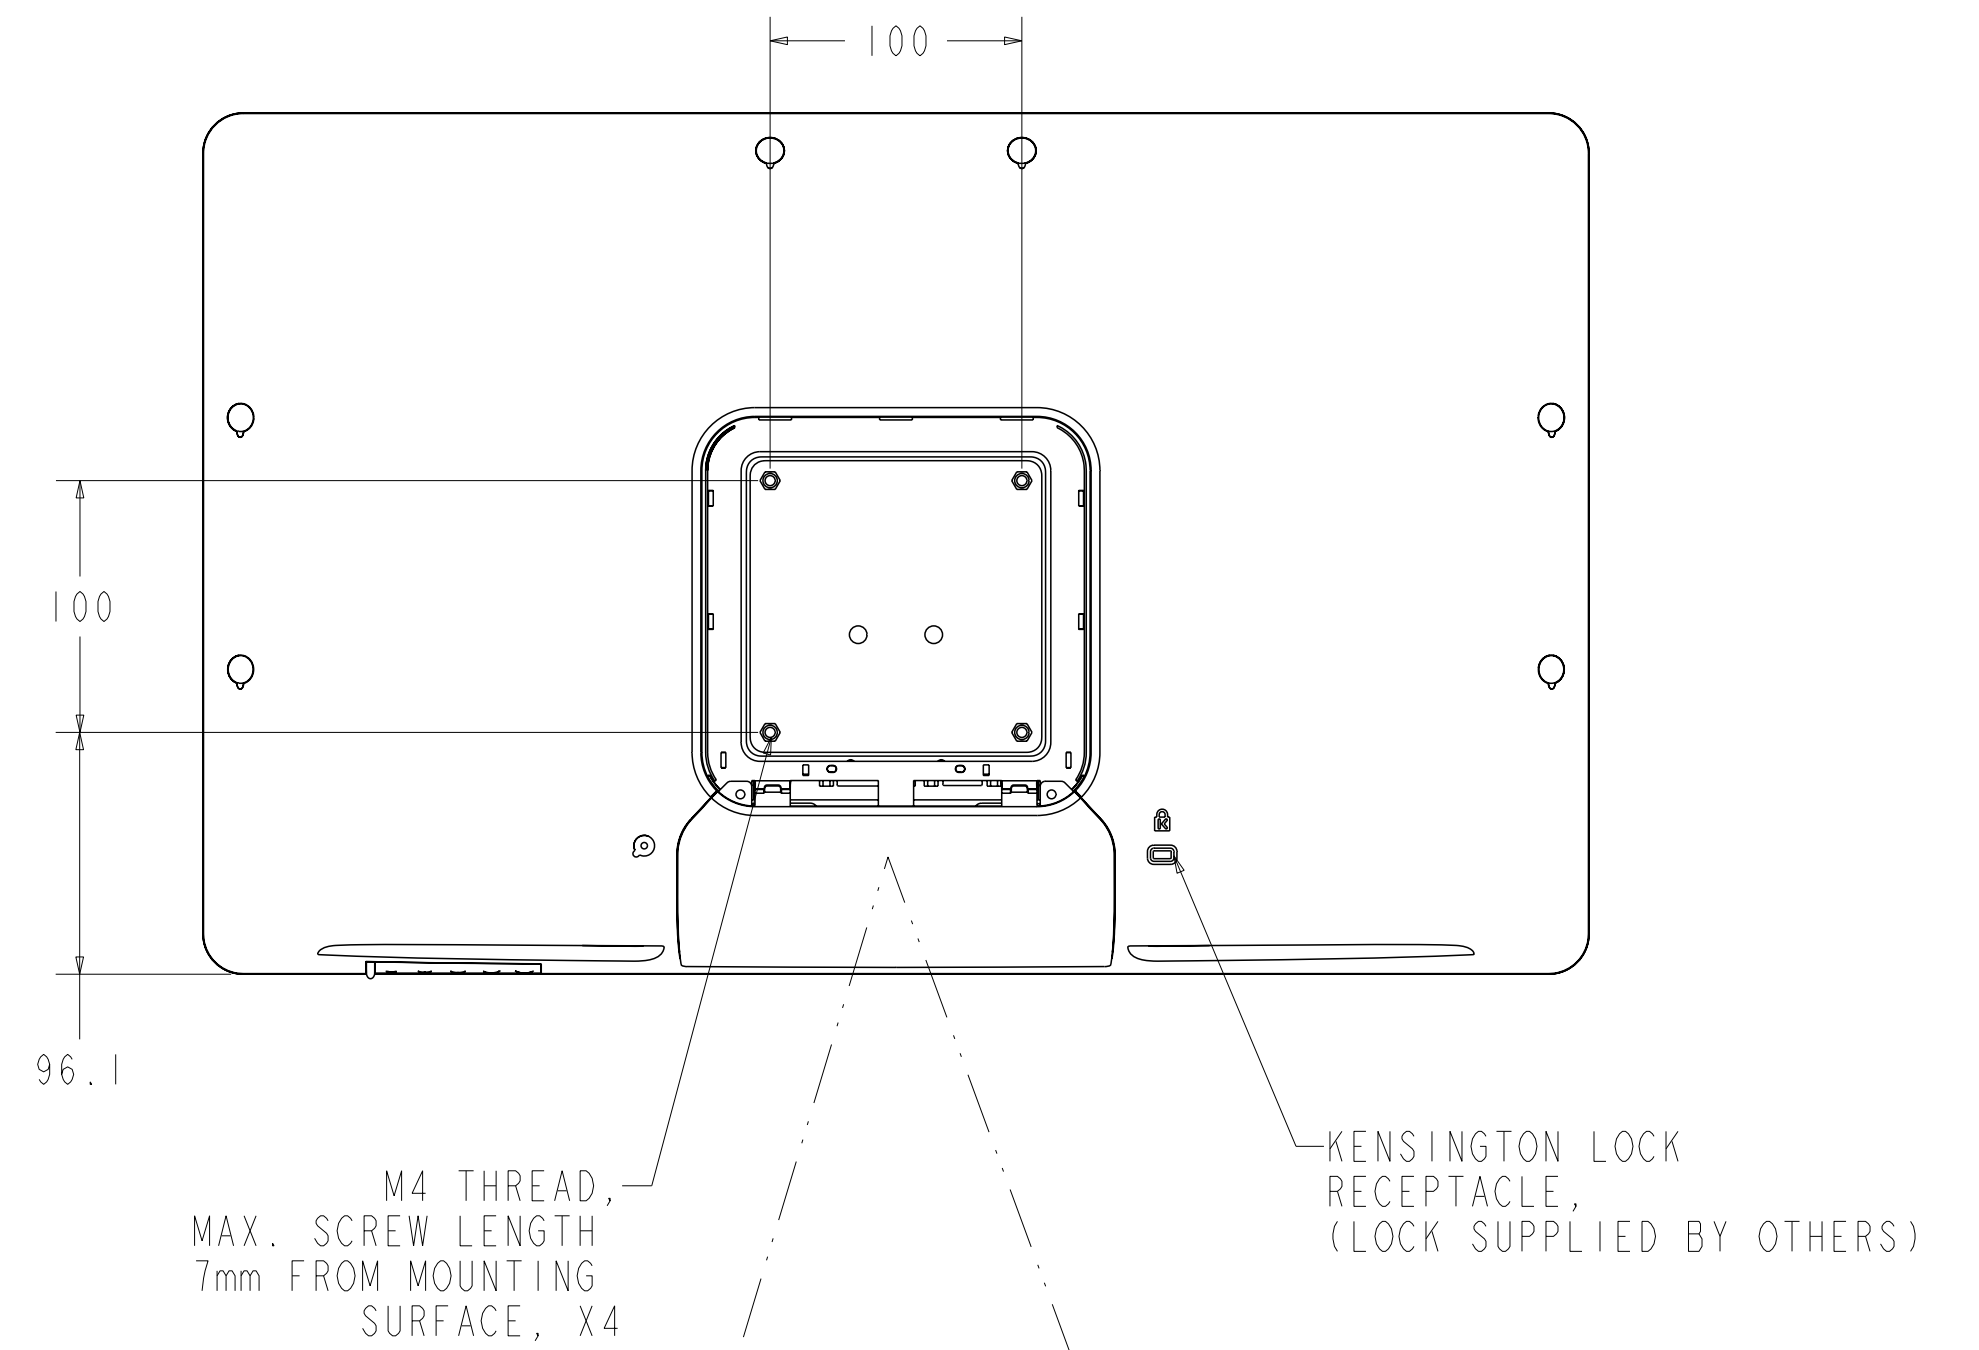

NOTE:  
ALL DIMS. +/- 1mm UNLESS NOTED

TITLE: 2201L

TILT -5° FROM VERTICAL

TILT 60° FROM VERTICAL

STAND MOUNTING OPTION