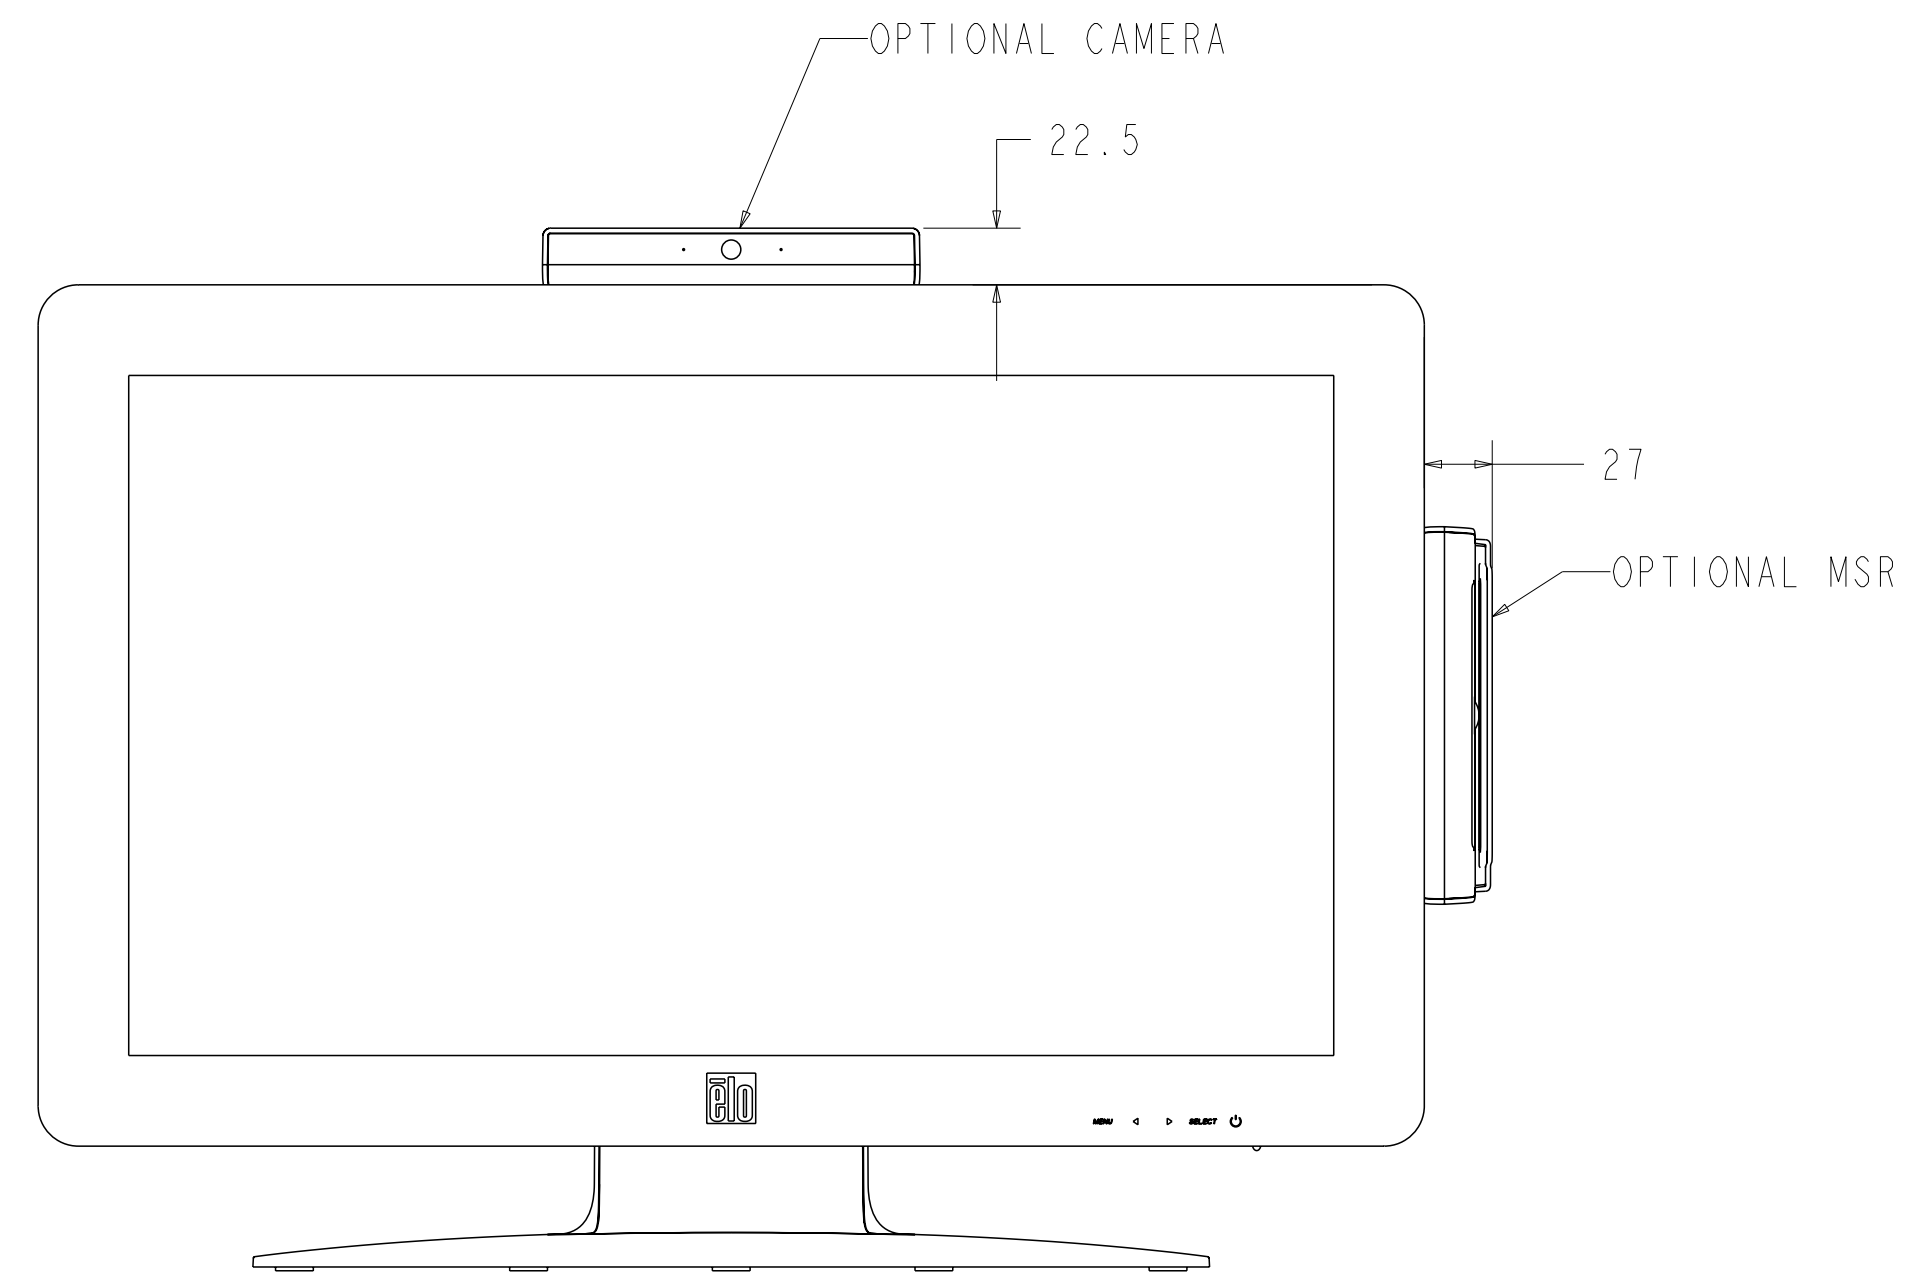

NOTE:  
ALL DIMS. +/- 1mm UNLESS NOTED

TITLE: 2201L

TILT -5° FROM VERTICAL

TILT 60° FROM VERTICAL

STAND MOUNTING OPTION