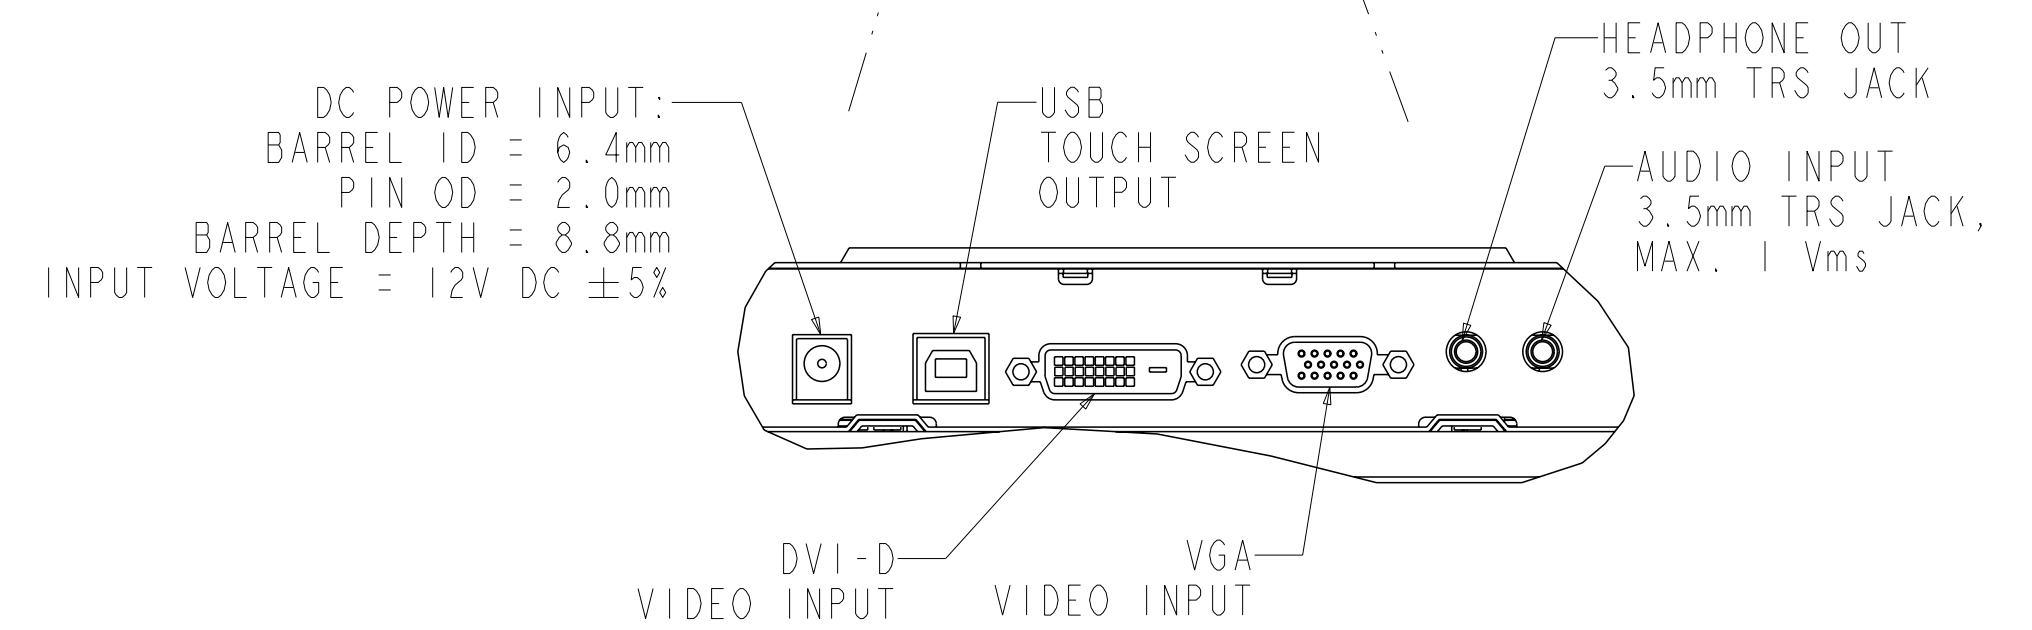

NOTE:  
ALL DIMS. +/- 1mm UNLESS NOTED

TITLE: 2201L

TILT -5° FROM VERTICAL

TILT 60° FROM VERTICAL

STAND MOUNTING OPTION