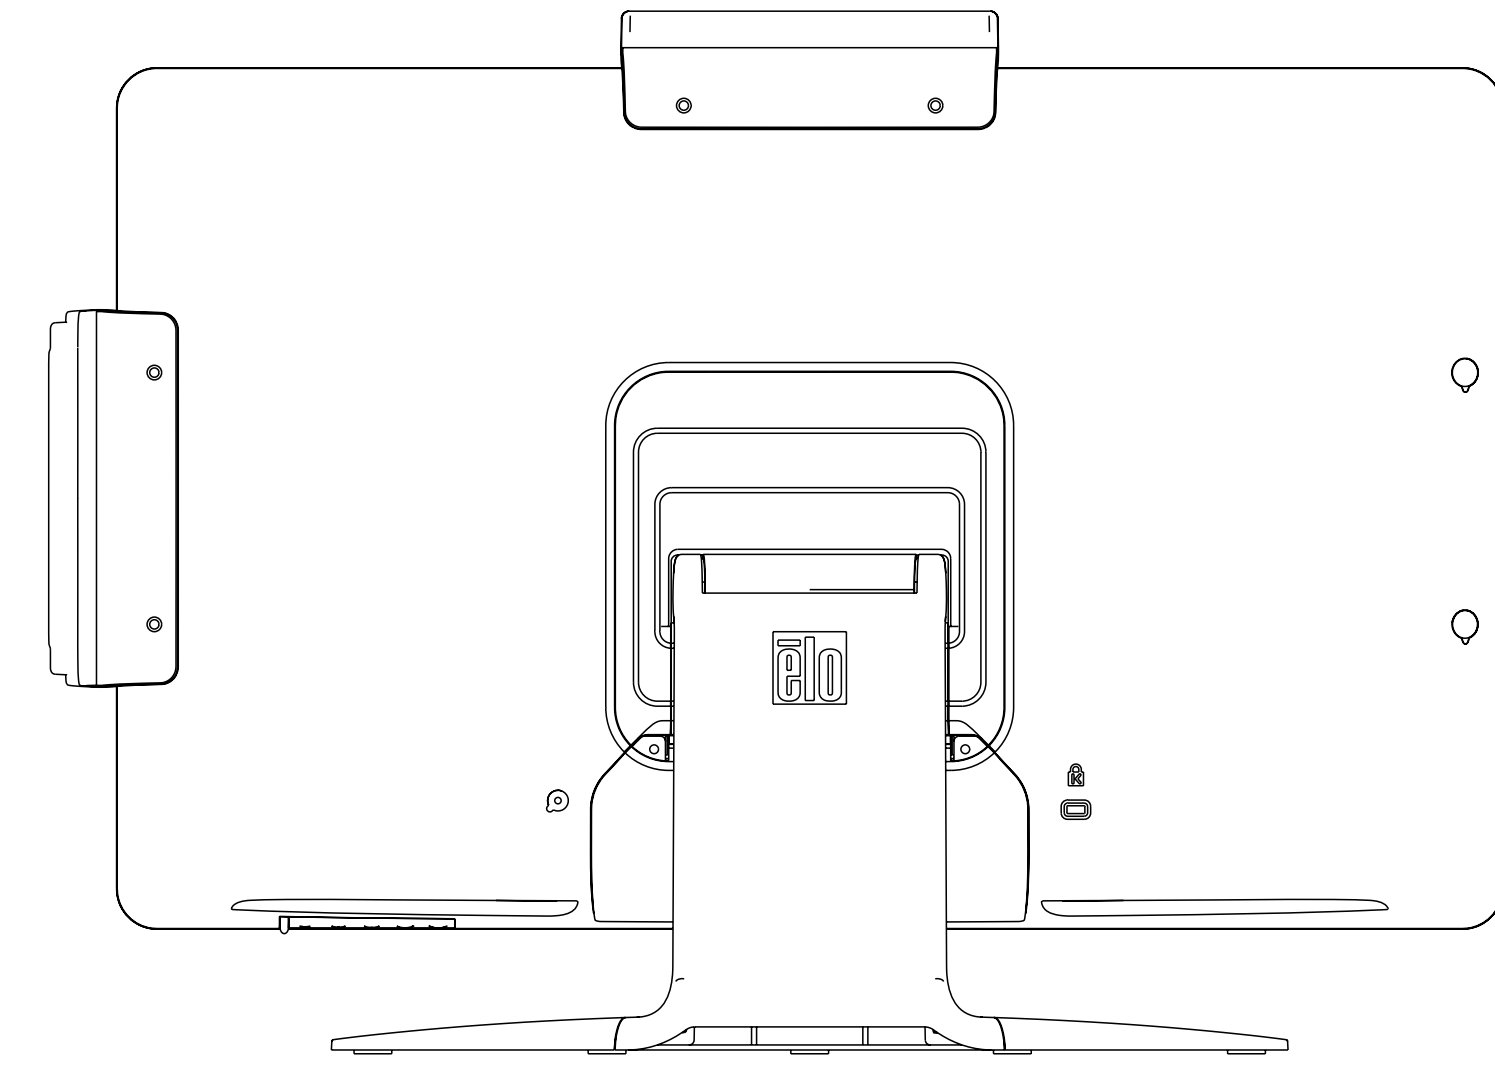

NOTE:  
ALL DIMS. +/- 1mm UNLESS NOTED

TITLE: 2201L

TILT -5° FROM VERTICAL

TILT 60° FROM VERTICAL

STAND MOUNTING OPTION