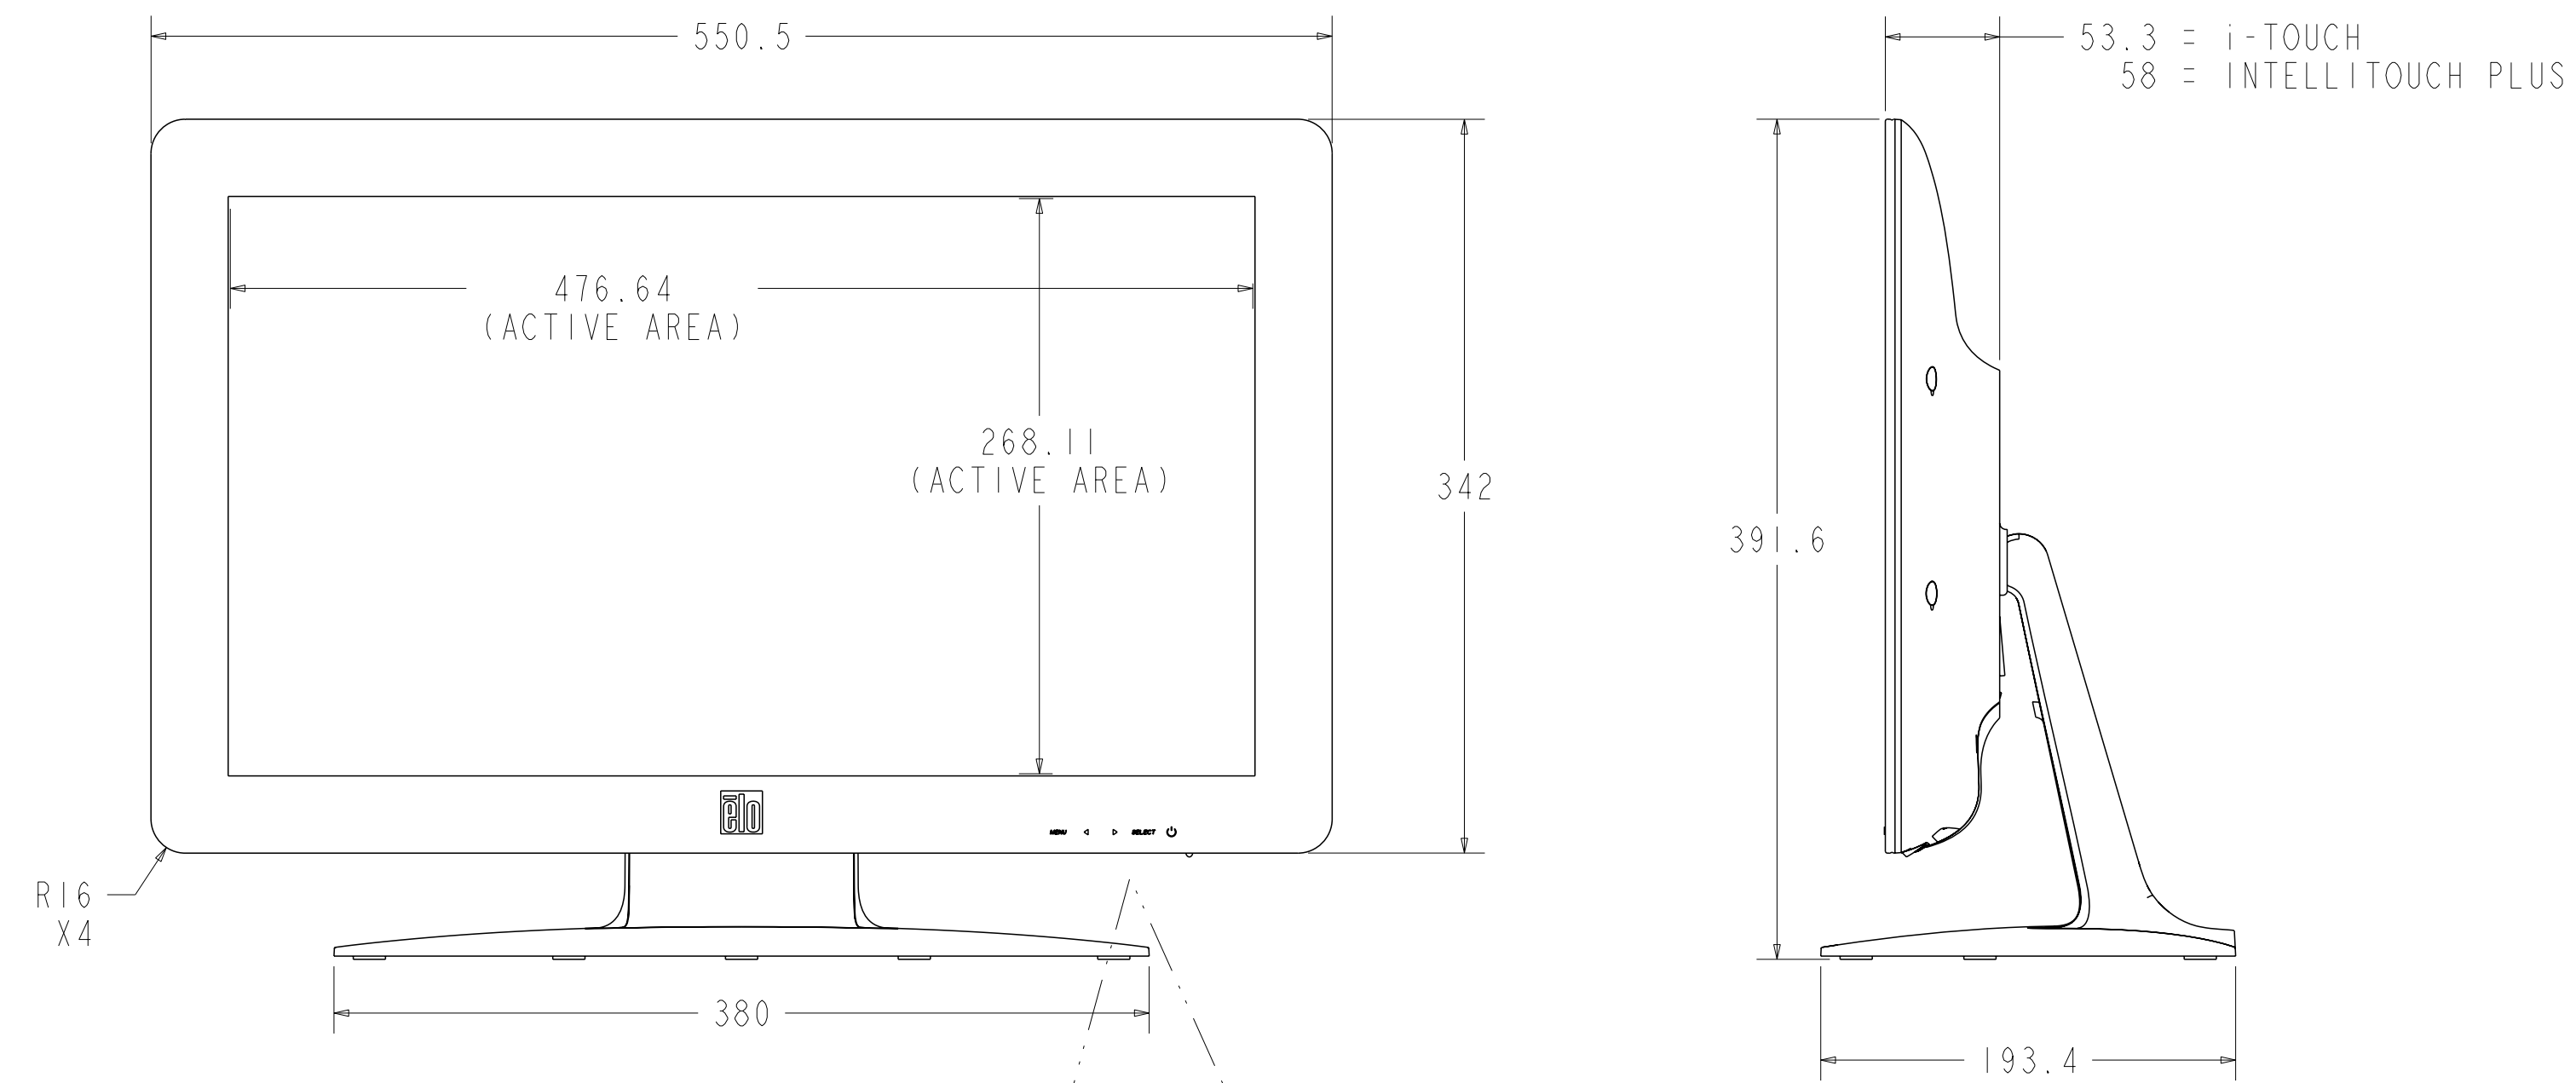

NOTE:  
ALL DIMS. +/- 1mm UNLESS NOTED

TITLE: 2201L

TILT -5° FROM VERTICAL

TILT 60° FROM VERTICAL

STAND MOUNTING OPTION