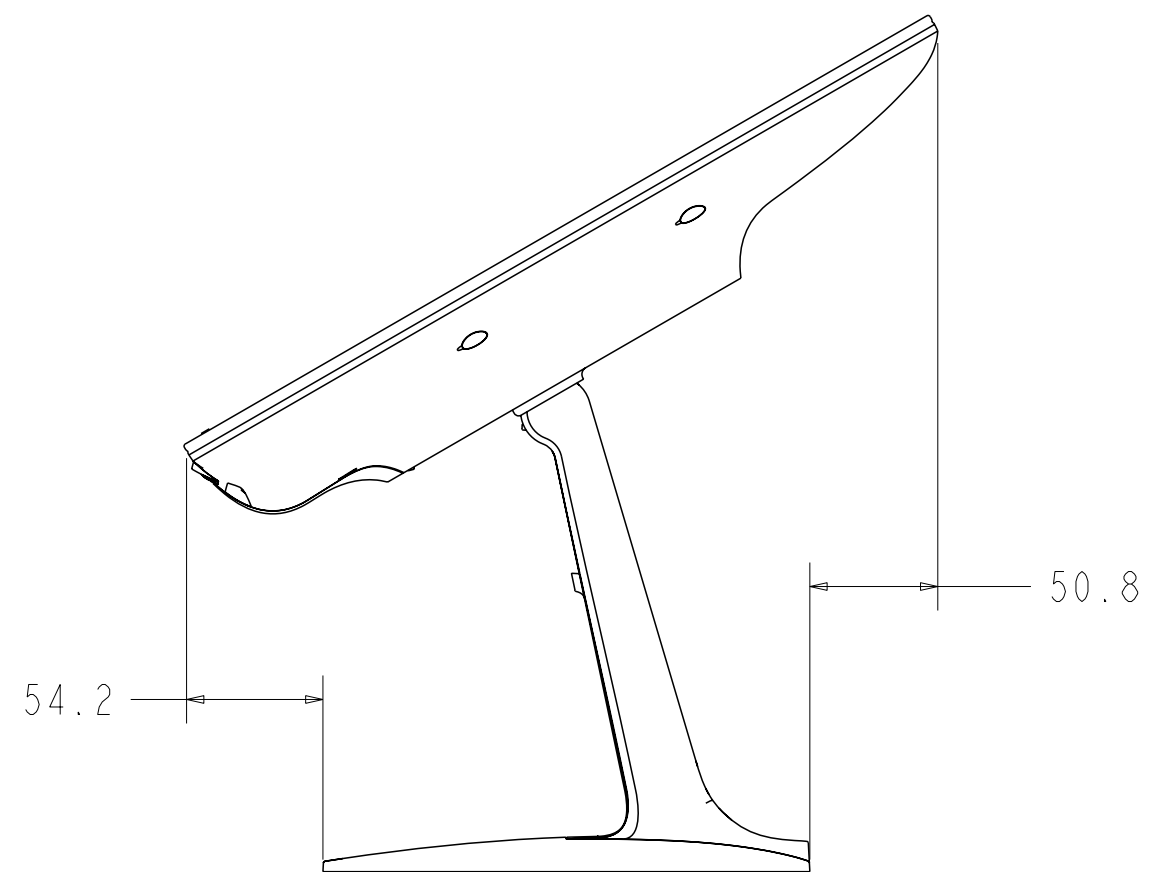

NOTE:  
ALL DIMS. +/- 1mm UNLESS NOTED

TITLE: 2201L

TILT -5° FROM VERTICAL

TILT 60° FROM VERTICAL

STAND MOUNTING OPTION