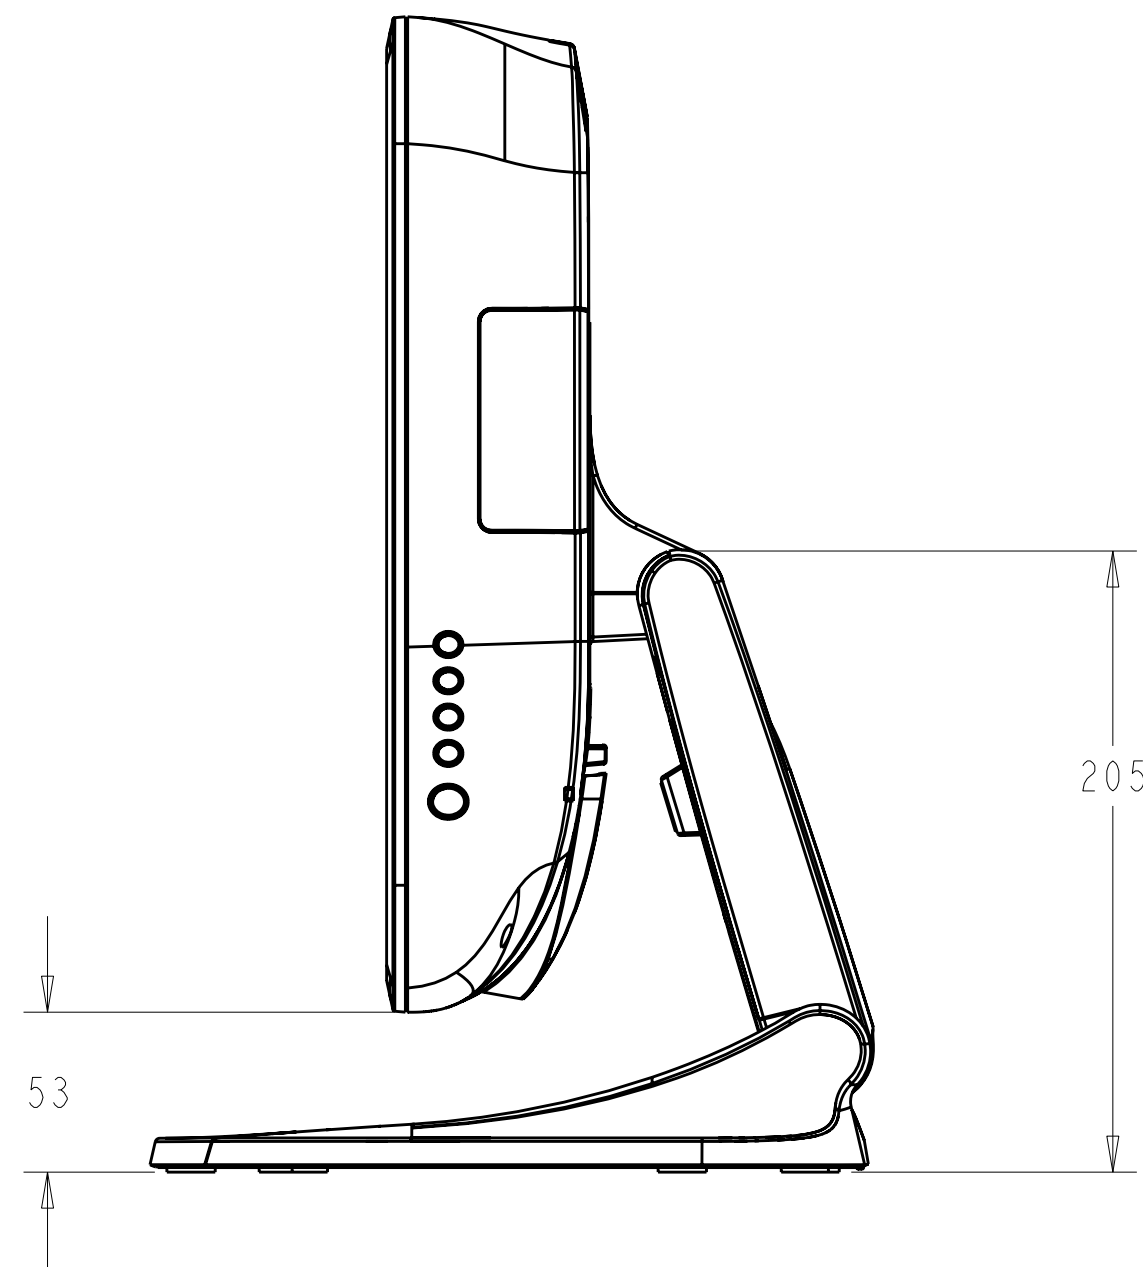

TILT 30° FROM VERTICAL

BASE MOUNTIN PATTERN

TILT 75° FROM VERTICAL

TILT: -5° FROM VERT

TILT: 90° FROM VERT

TOUCH PLUS ANY ACCESSORIES

KENSINGTON LOCK DETAIL