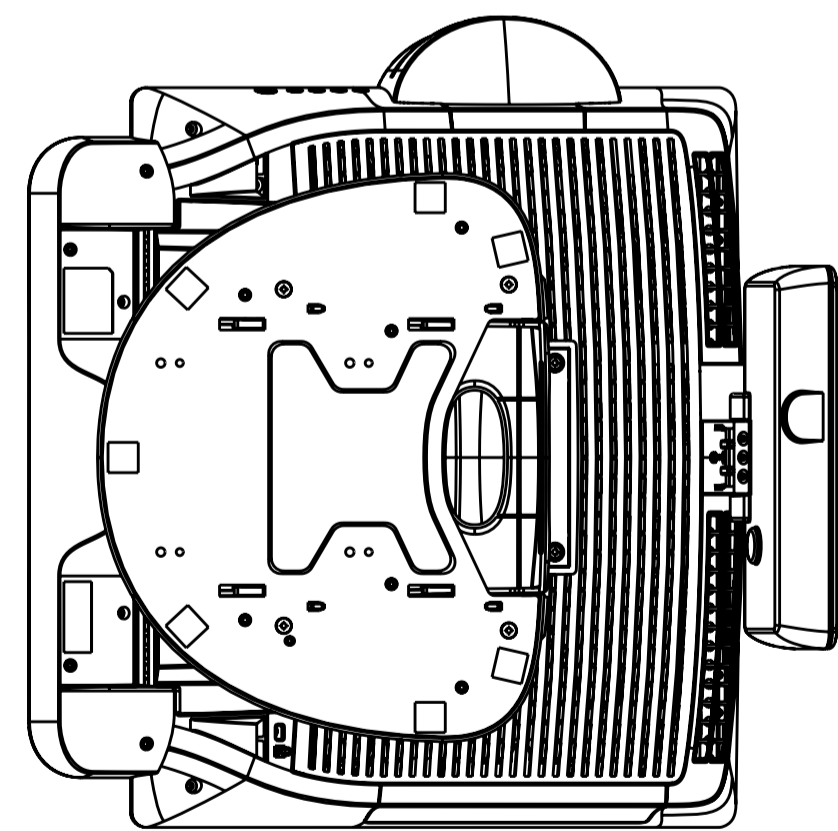

TILT 30° FROM VERTICAL

BASE MOUNTIN PATTERN

TILT 75° FROM VERTICAL

TILT: -5° FROM VERT

TILT: 90° FROM VERT

TOUCH PLUS ANY ACCESSORIES

KENSINGTON LOCK DETAIL