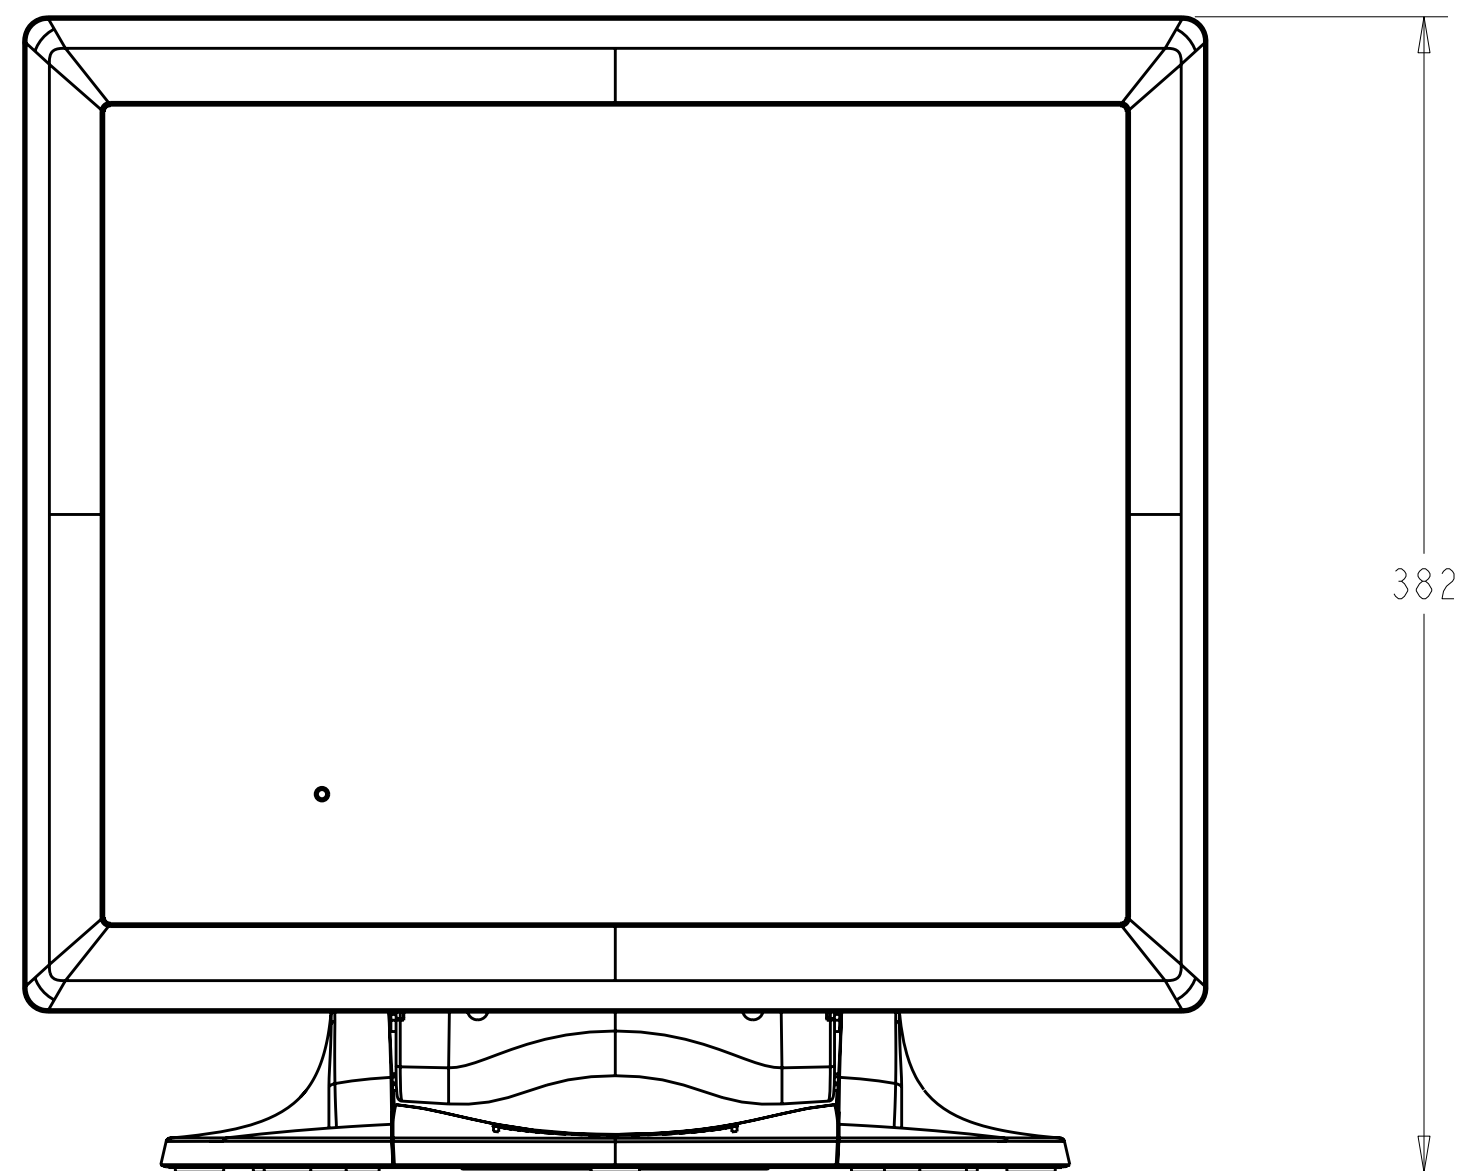

TILT 30° FROM VERTICAL

BASE MOUNTIN PATTERN

TILT 75° FROM VERTICAL

TILT: -5° FROM VERT

TILT: 90° FROM VERT

TOUCH PLUS ANY ACCESSORIES

KENSINGTON LOCK DETAIL