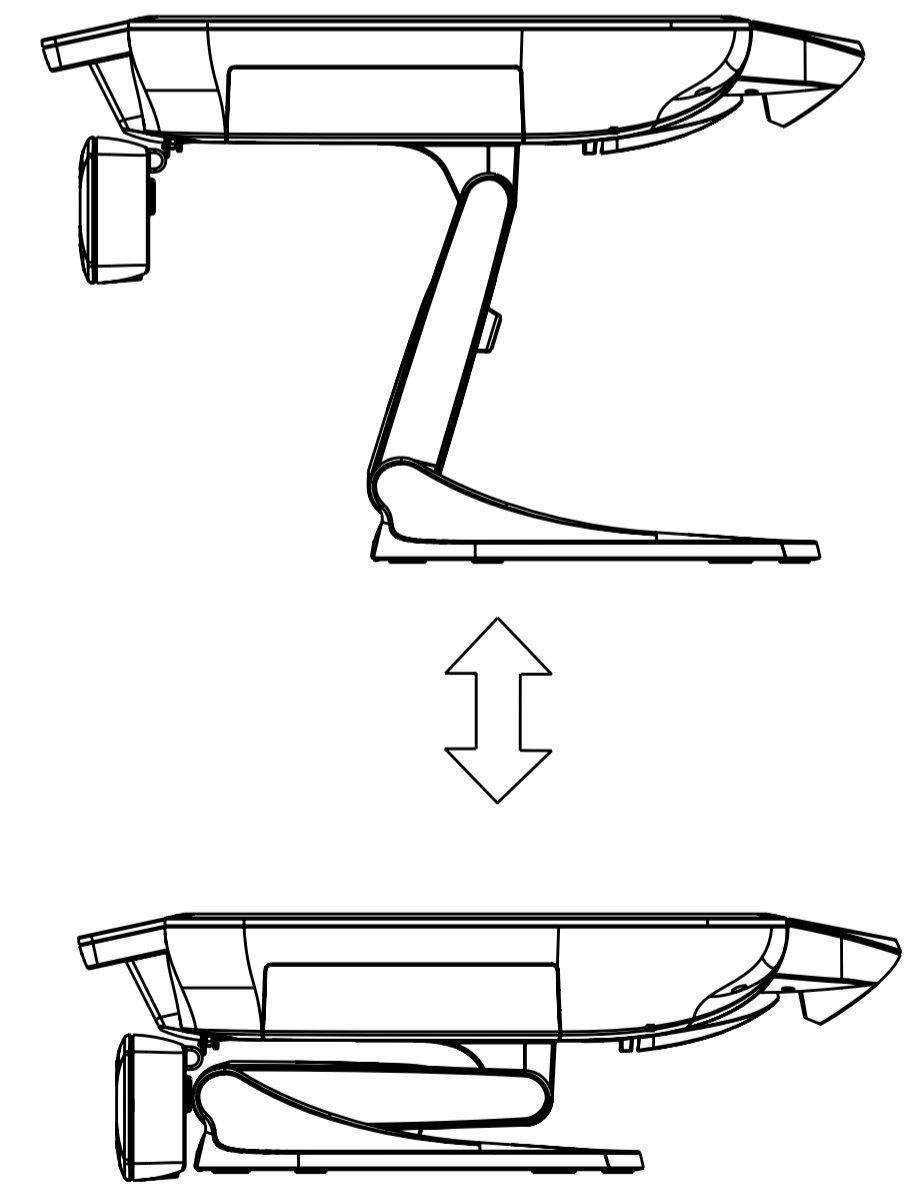

TILT 30° FROM VERTICAL

BASE MOUNTIN PATTERN

TILT 75° FROM VERTICAL

TILT: -5° FROM VERT

TILT: 90° FROM VERT

TOUCH PLUS ANY ACCESSORIES

KENSINGTON LOCK DETAIL