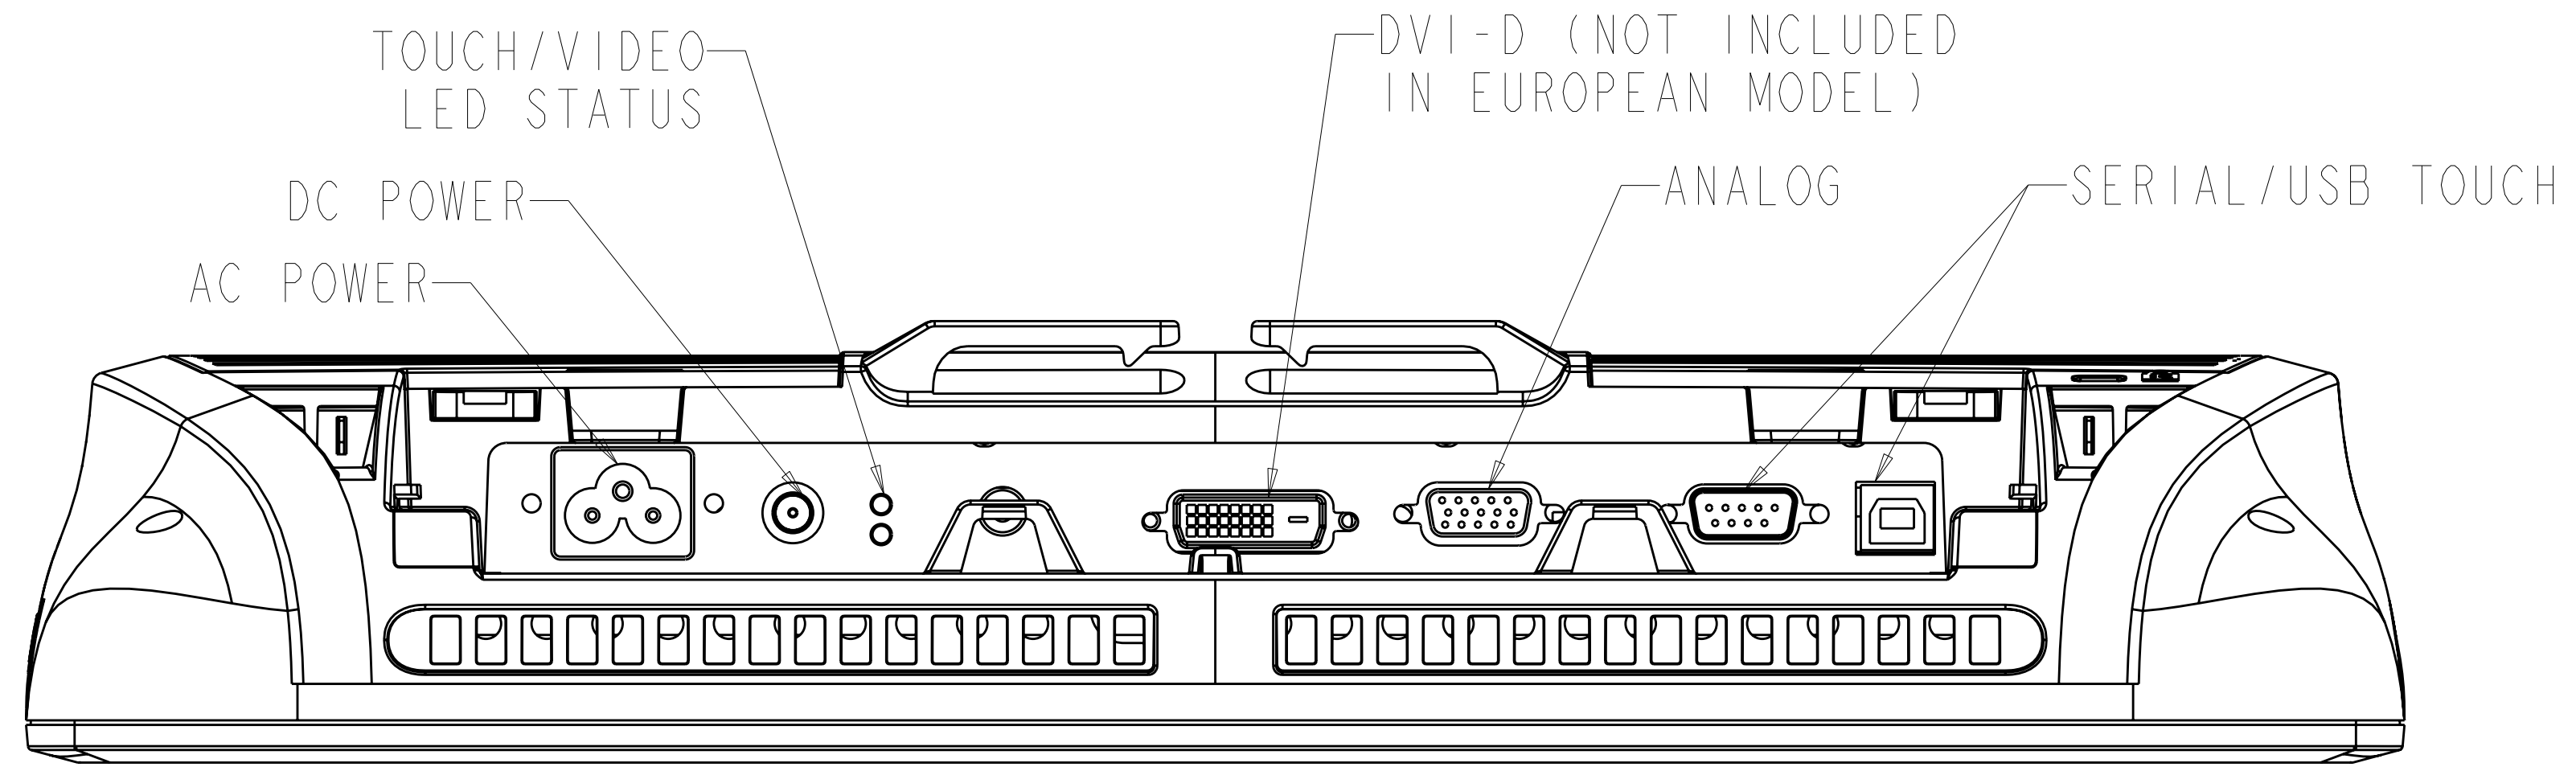

TILT 30° FROM VERTICAL

BASE MOUNTIN PATTERN

TILT 75° FROM VERTICAL

TILT: -5° FROM VERT

TILT: 90° FROM VERT

TOUCH PLUS ANY ACCESSORIES

KENSINGTON LOCK DETAIL