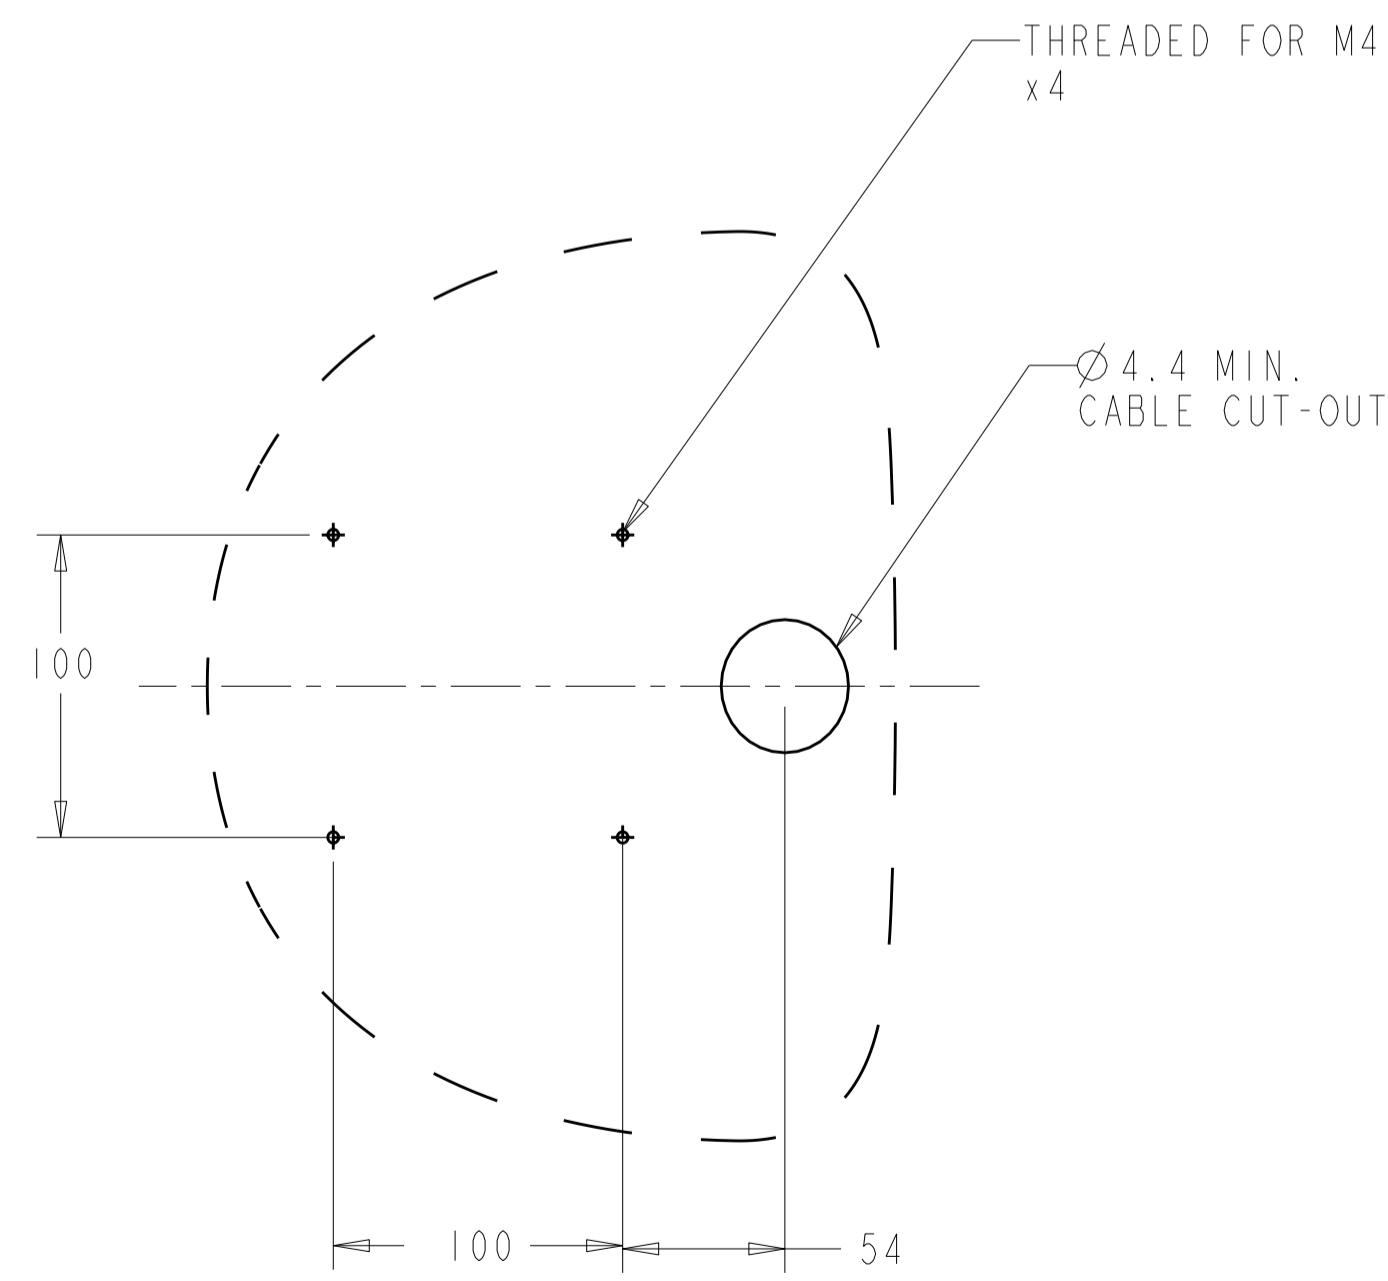

TILT 30° FROM VERTICAL

BASE MOUNTIN PATTERN

TILT 75° FROM VERTICAL

TILT: -5° FROM VERT

TILT: 90° FROM VERT

TOUCH PLUS ANY ACCESSORIES

KENSINGTON LOCK DETAIL