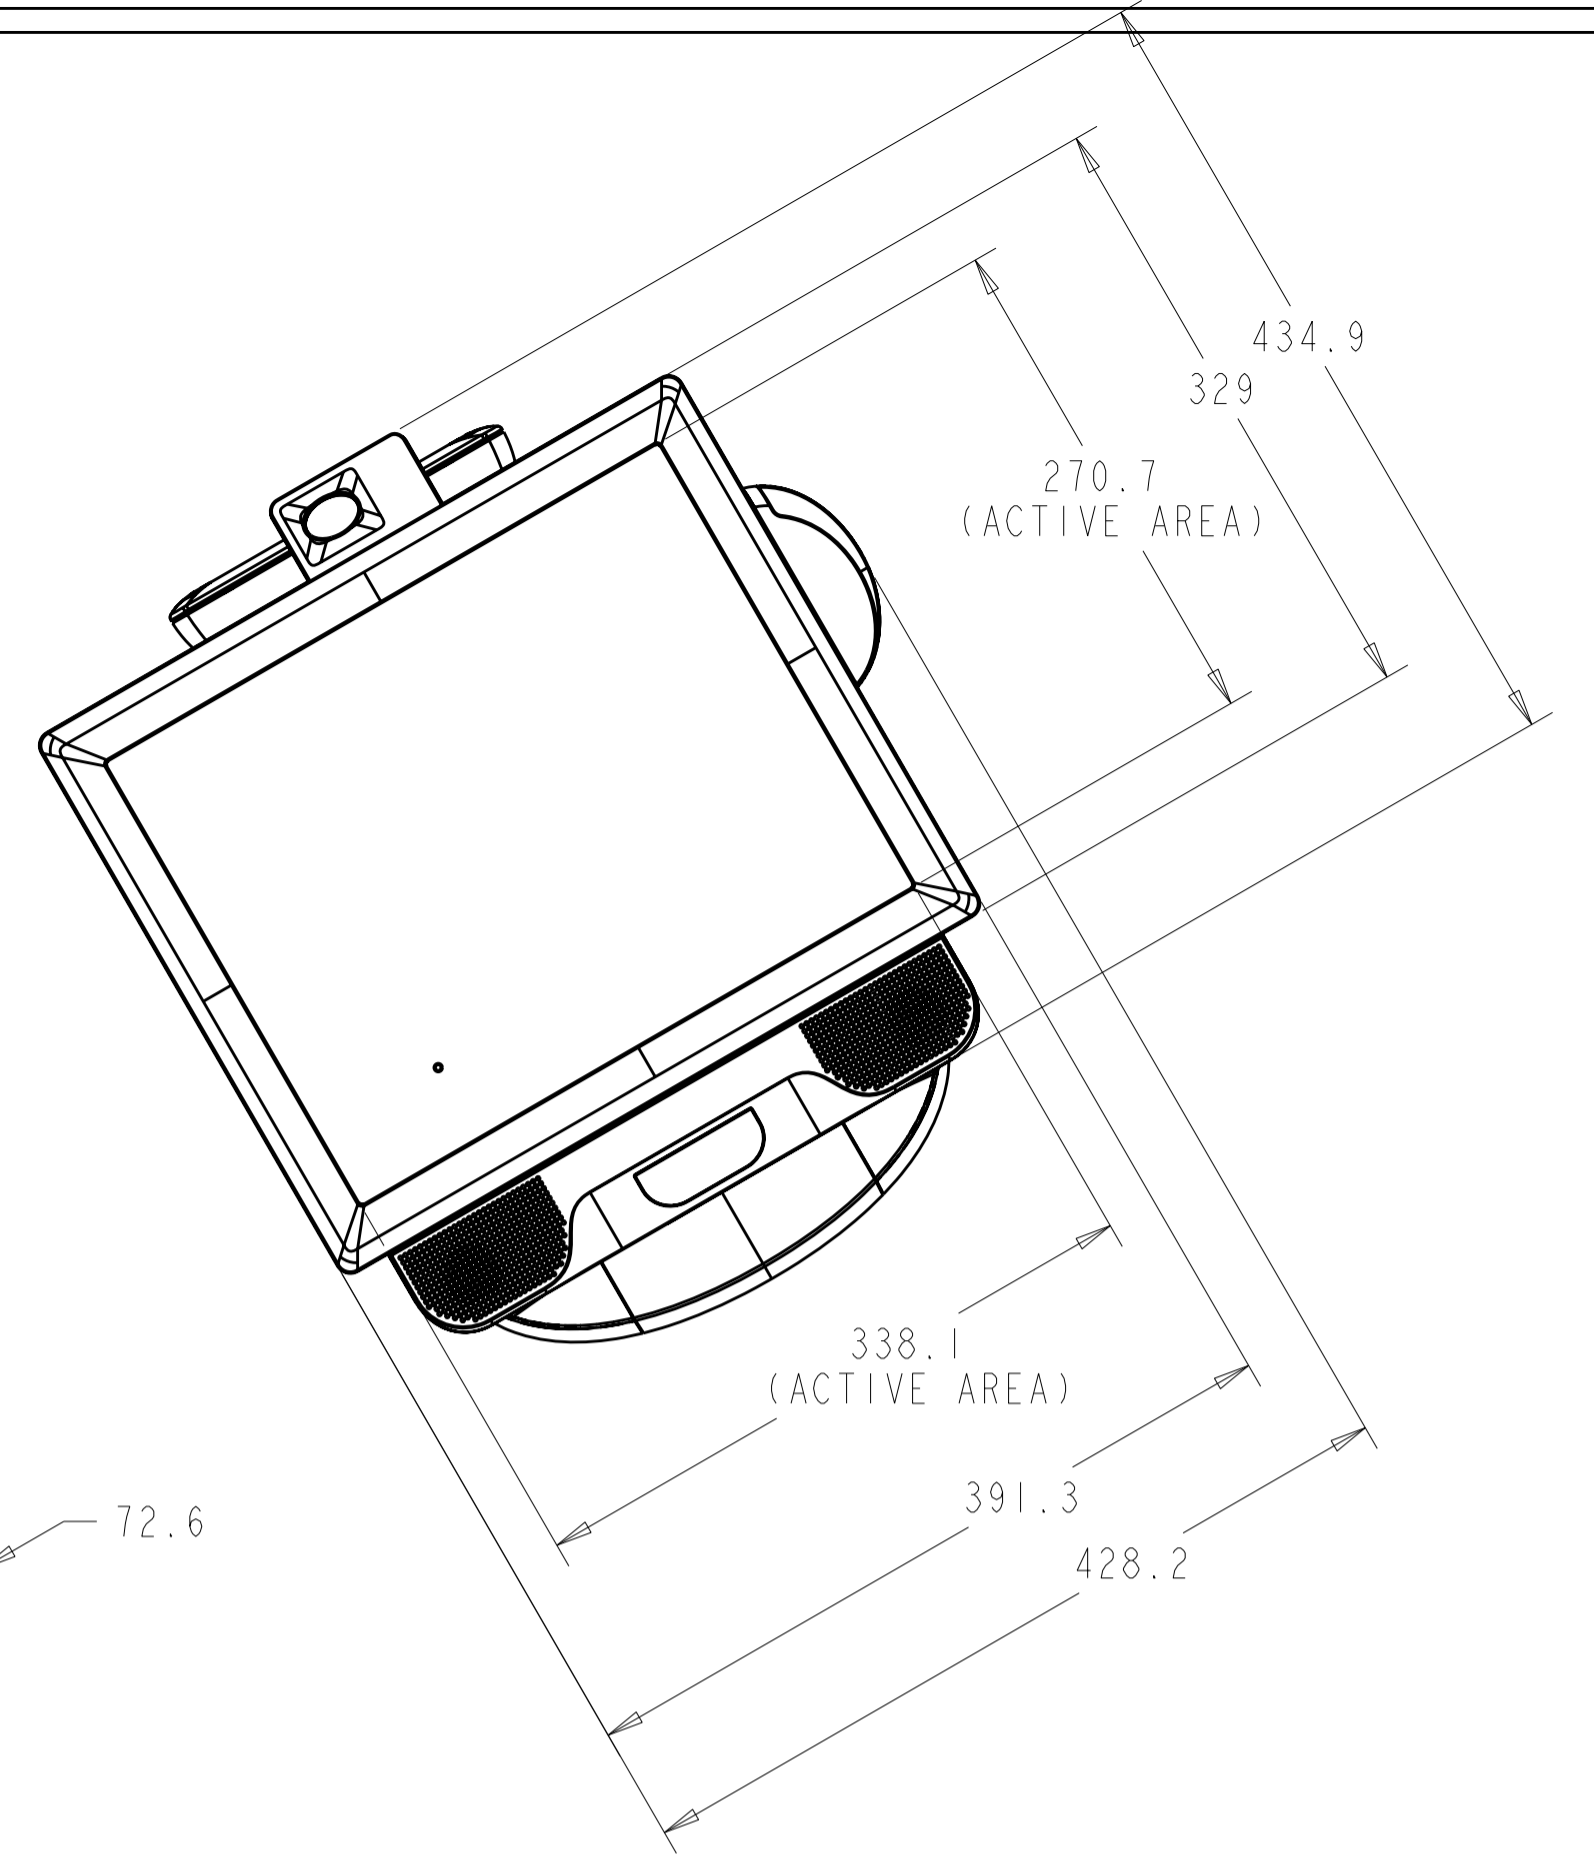

TILT 30° FROM VERTICAL

BASE MOUNTIN PATTERN

TILT 75° FROM VERTICAL

TILT: -5° FROM VERT

TILT: 90° FROM VERT

TOUCH PLUS ANY ACCESSORIES

KENSINGTON LOCK DETAIL