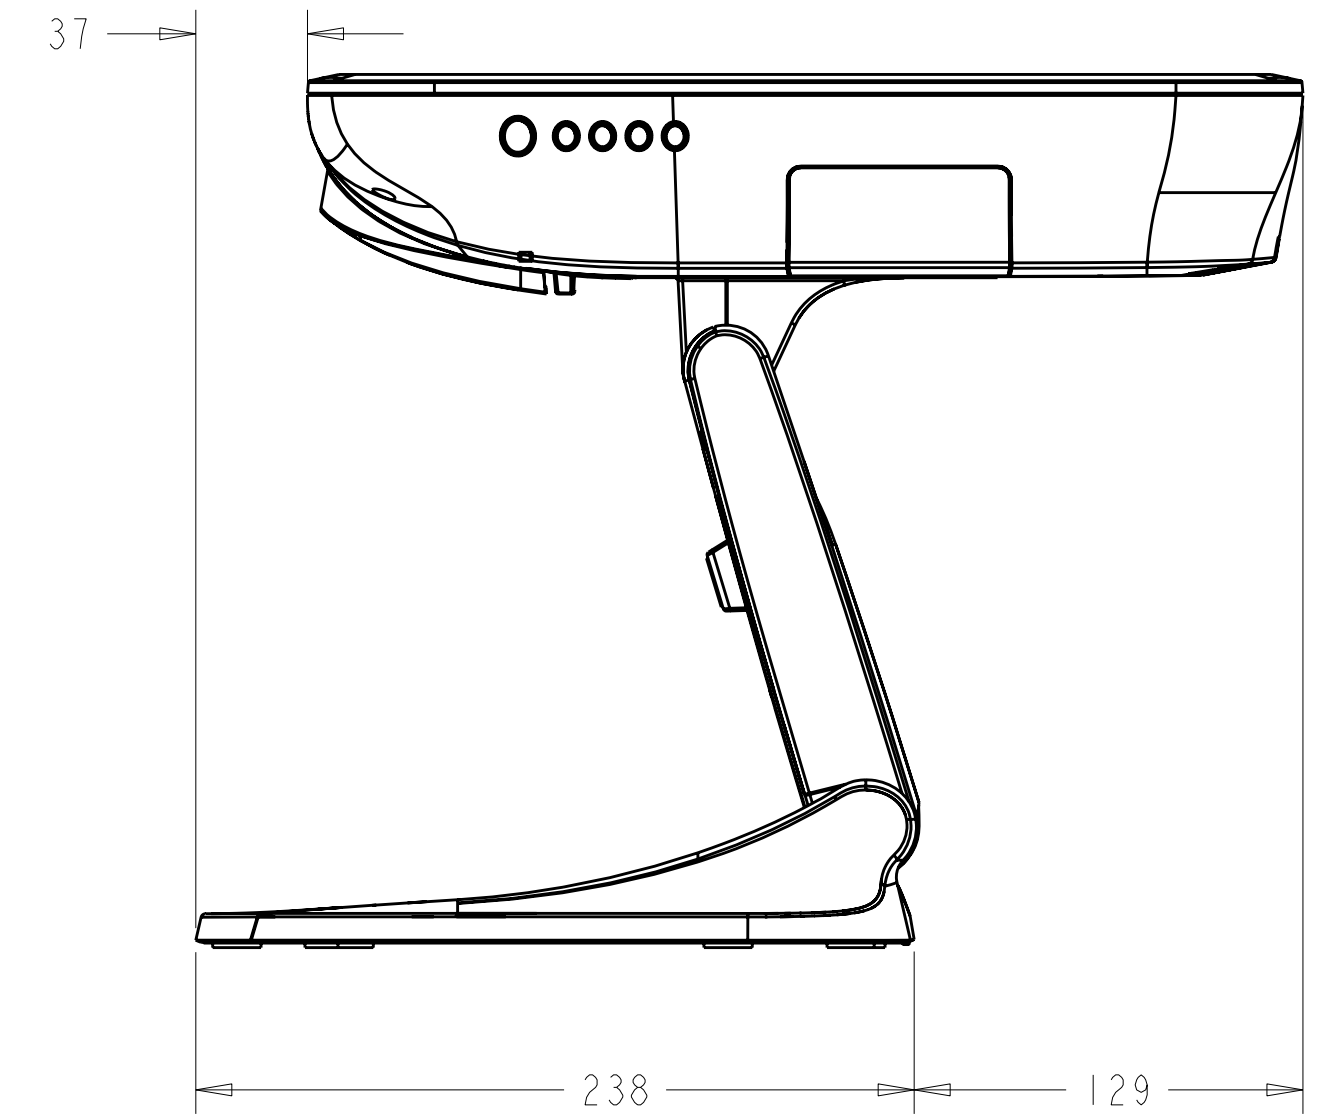

TILT 30° FROM VERTICAL

BASE MOUNTIN PATTERN

TILT 75° FROM VERTICAL

TILT: -5° FROM VERT

TILT: 90° FROM VERT

TOUCH PLUS ANY ACCESSORIES

KENSINGTON LOCK DETAIL