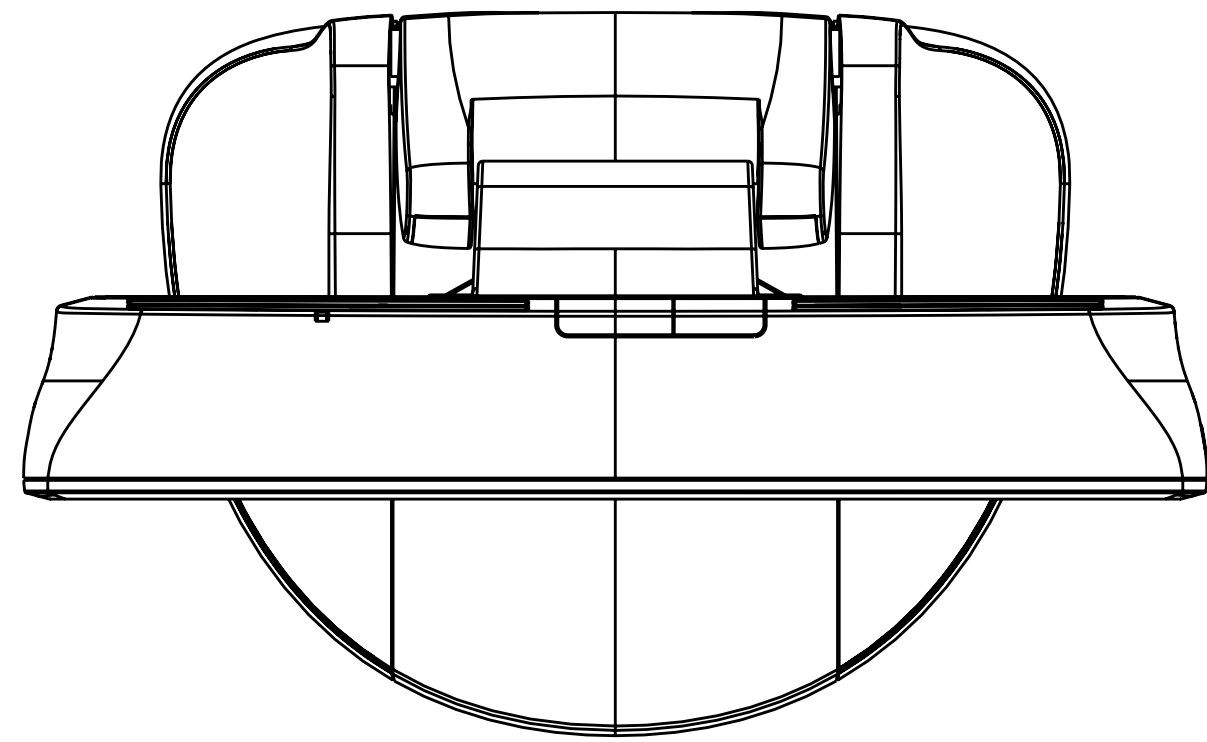

TILT 30° FROM VERTICAL

BASE MOUNTIN PATTERN

TILT 75° FROM VERTICAL

TILT: -5° FROM VERT

TILT: 90° FROM VERT

TOUCH PLUS ANY ACCESSORIES

KENSINGTON LOCK DETAIL