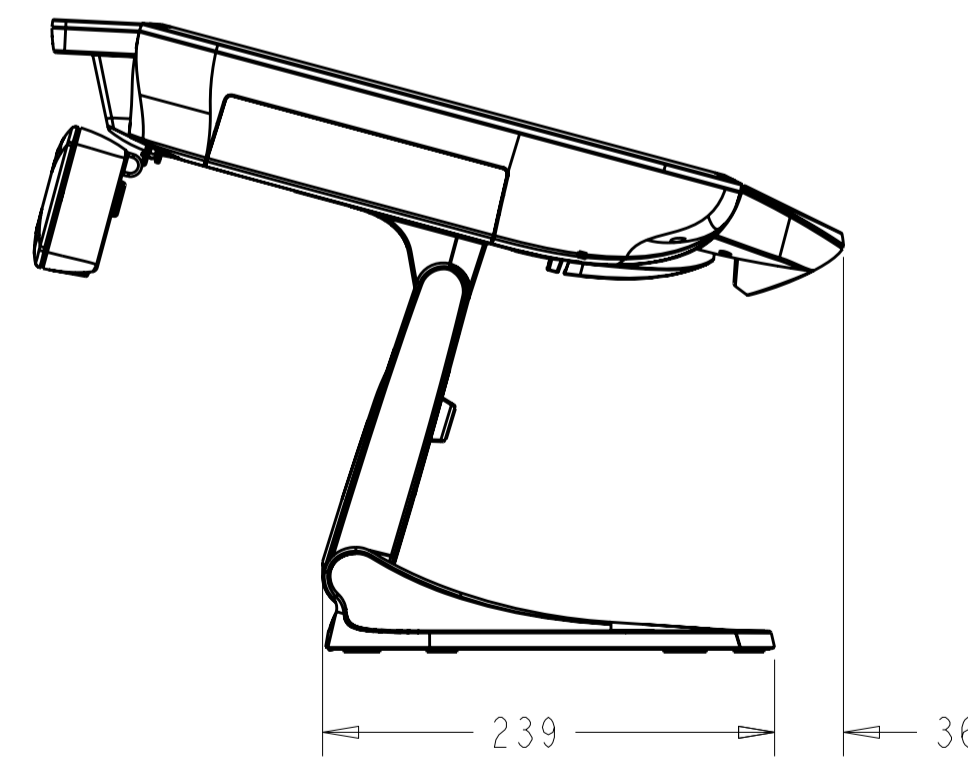

TILT 30° FROM VERTICAL

BASE MOUNTIN PATTERN

TILT 75° FROM VERTICAL

TILT: -5° FROM VERT

TILT: 90° FROM VERT

TOUCH PLUS ANY ACCESSORIES

KENSINGTON LOCK DETAIL