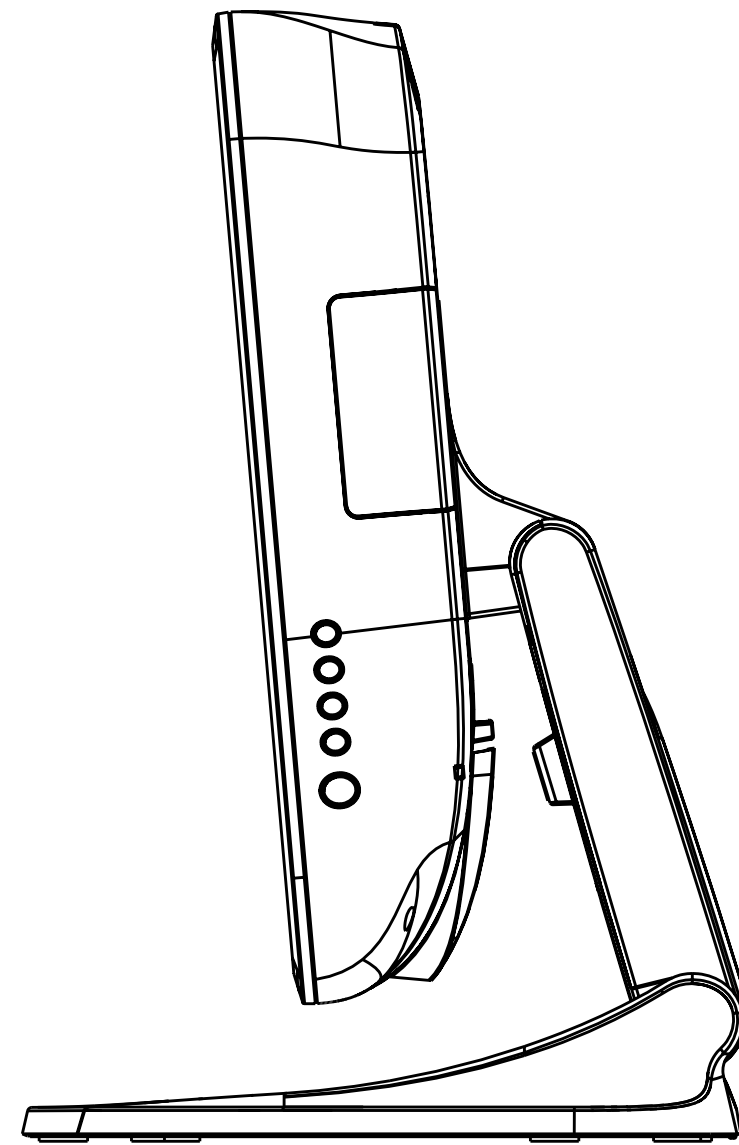

TILT 30° FROM VERTICAL

BASE MOUNTIN PATTERN

TILT 75° FROM VERTICAL

TILT: -5° FROM VERT

TILT: 90° FROM VERT

TOUCH PLUS ANY ACCESSORIES

KENSINGTON LOCK DETAIL