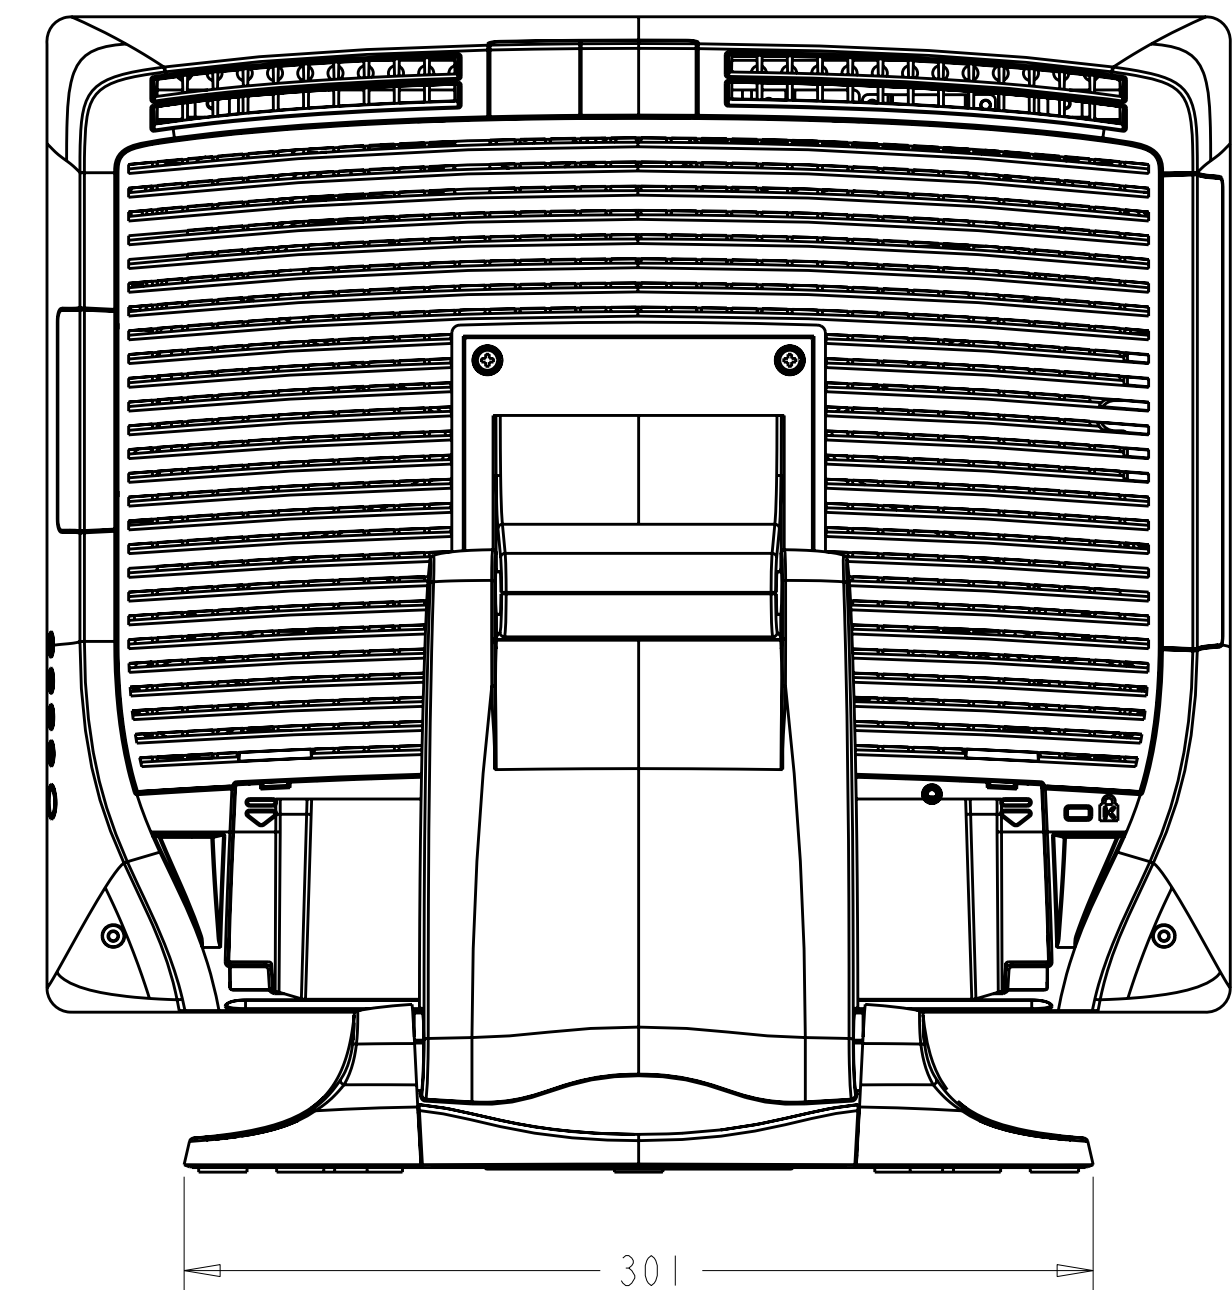

TILT 30° FROM VERTICAL

BASE MOUNTIN PATTERN

TILT 75° FROM VERTICAL

TILT: -5° FROM VERT

TILT: 90° FROM VERT

TOUCH PLUS ANY ACCESSORIES

KENSINGTON LOCK DETAIL