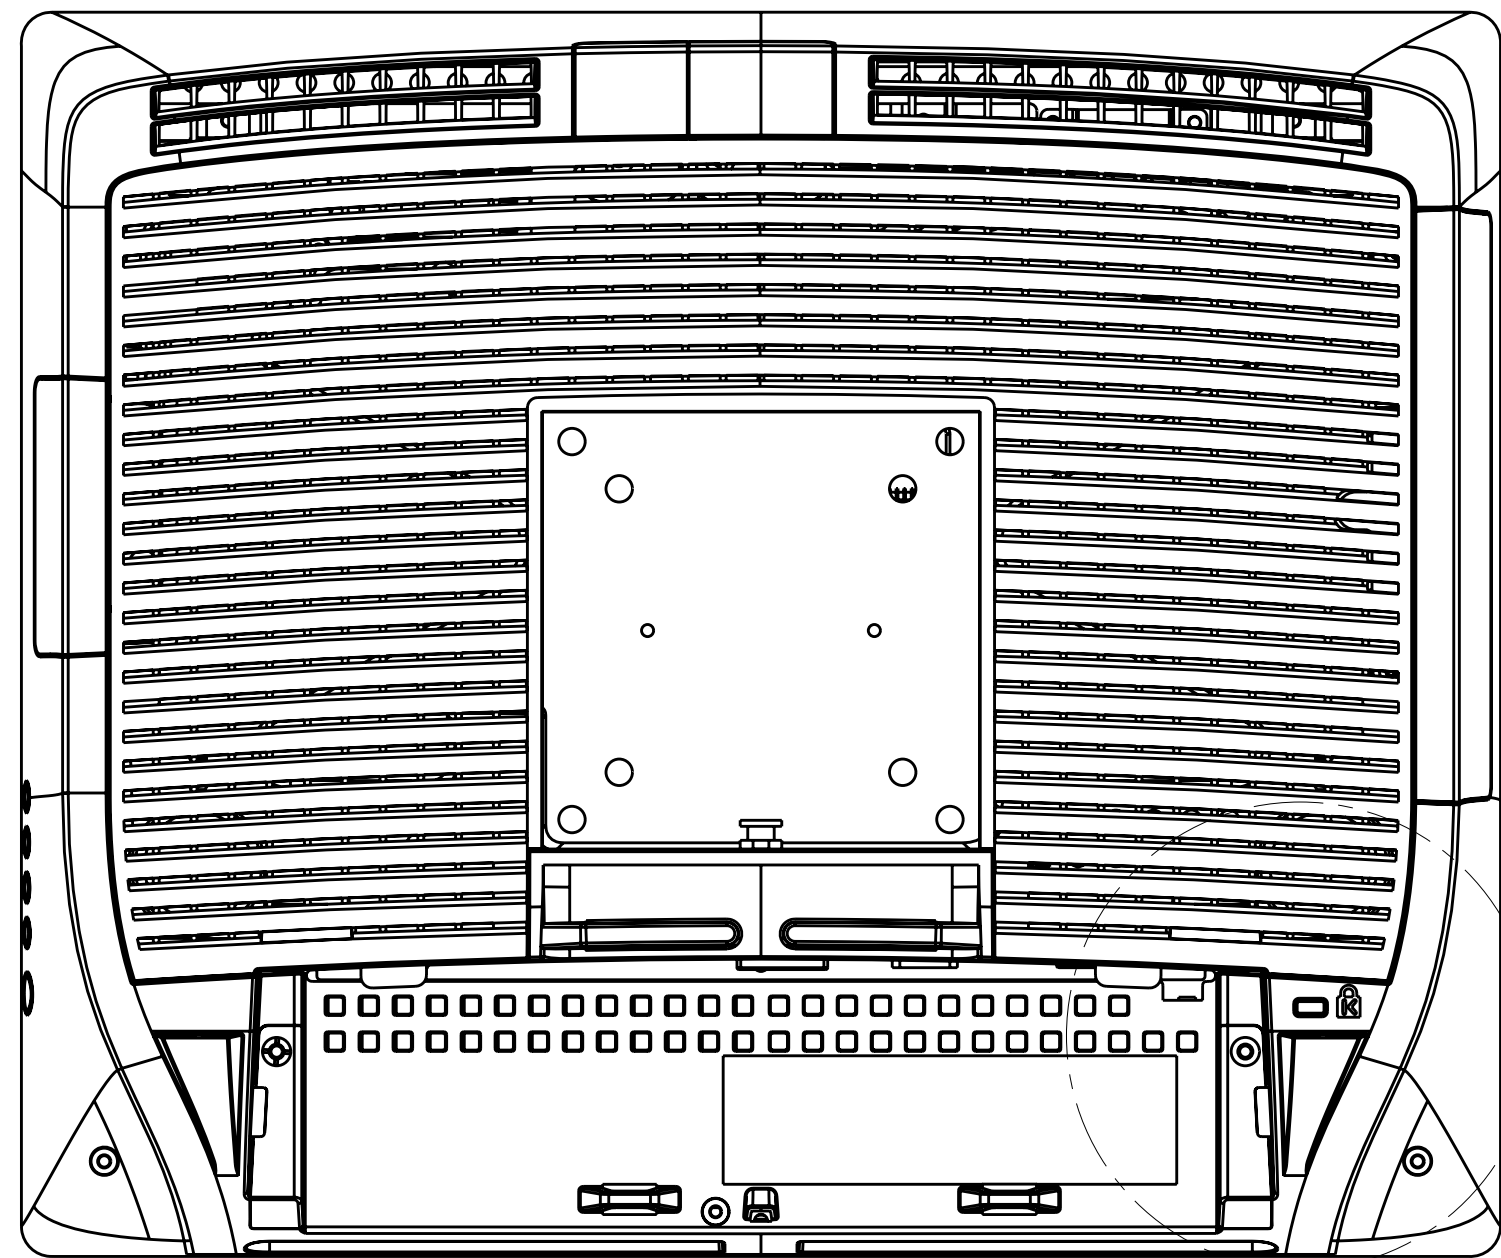

TILT 30° FROM VERTICAL

BASE MOUNTIN PATTERN

TILT 75° FROM VERTICAL

TILT: -5° FROM VERT

TILT: 90° FROM VERT

TOUCH PLUS ANY ACCESSORIES

KENSINGTON LOCK DETAIL