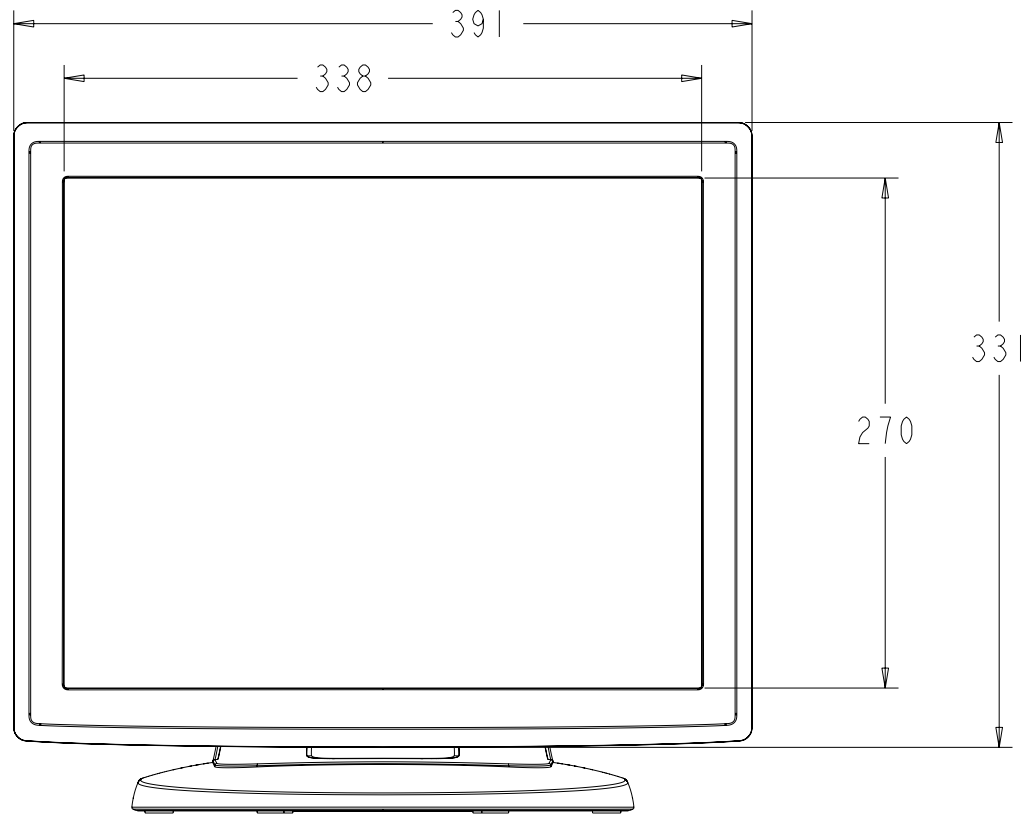

TILT -5° FROM VERTICAL

TILT 90° FROM VERTICAL

**MOUNT OPTION 1**

**MOUNT OPTION 2**

**CONNECTOR PANEL**