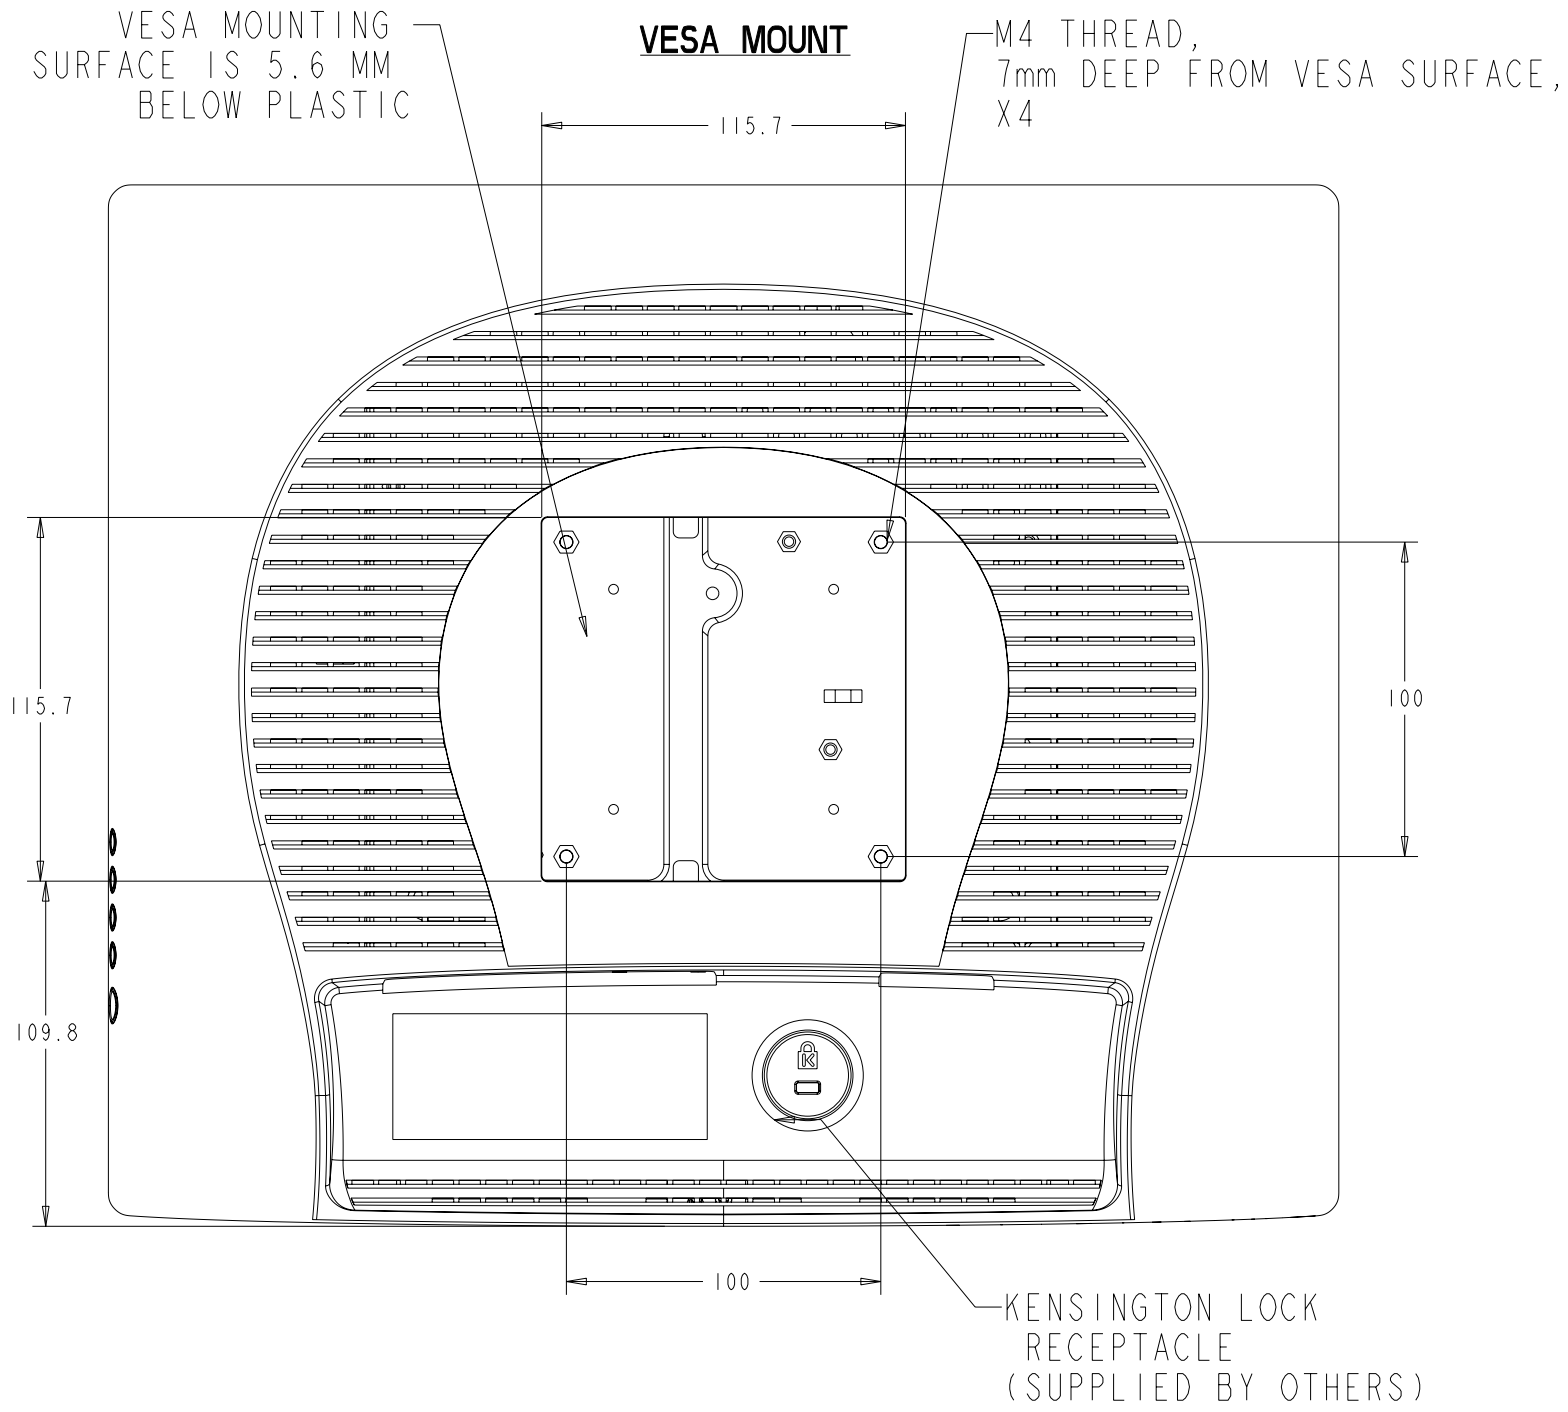

TILT -5° FROM VERTICAL

TILT 90° FROM VERTICAL

**MOUNT OPTION 1**

**MOUNT OPTION 2**

**CONNECTOR PANEL**