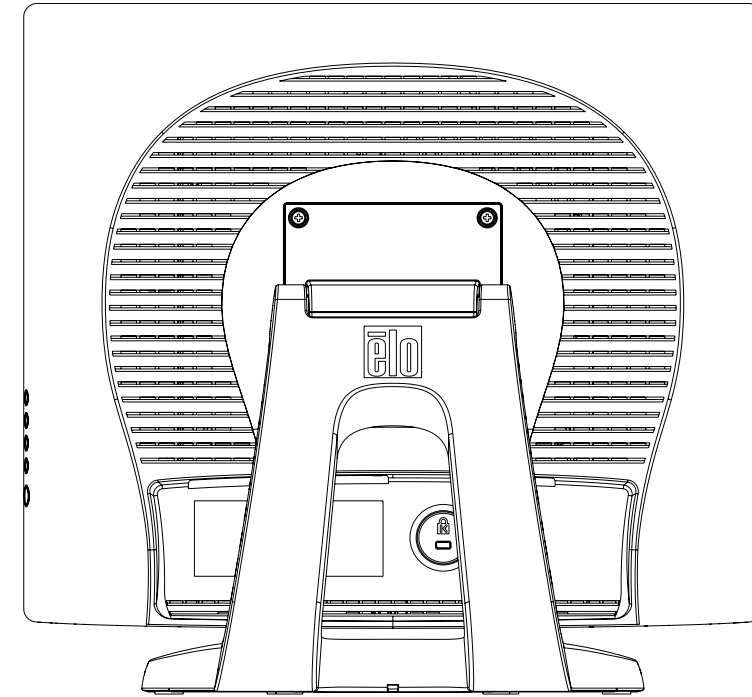

TILT -5° FROM VERTICAL

TILT 90° FROM VERTICAL

**MOUNT OPTION 1**

**MOUNT OPTION 2**

**CONNECTOR PANEL**