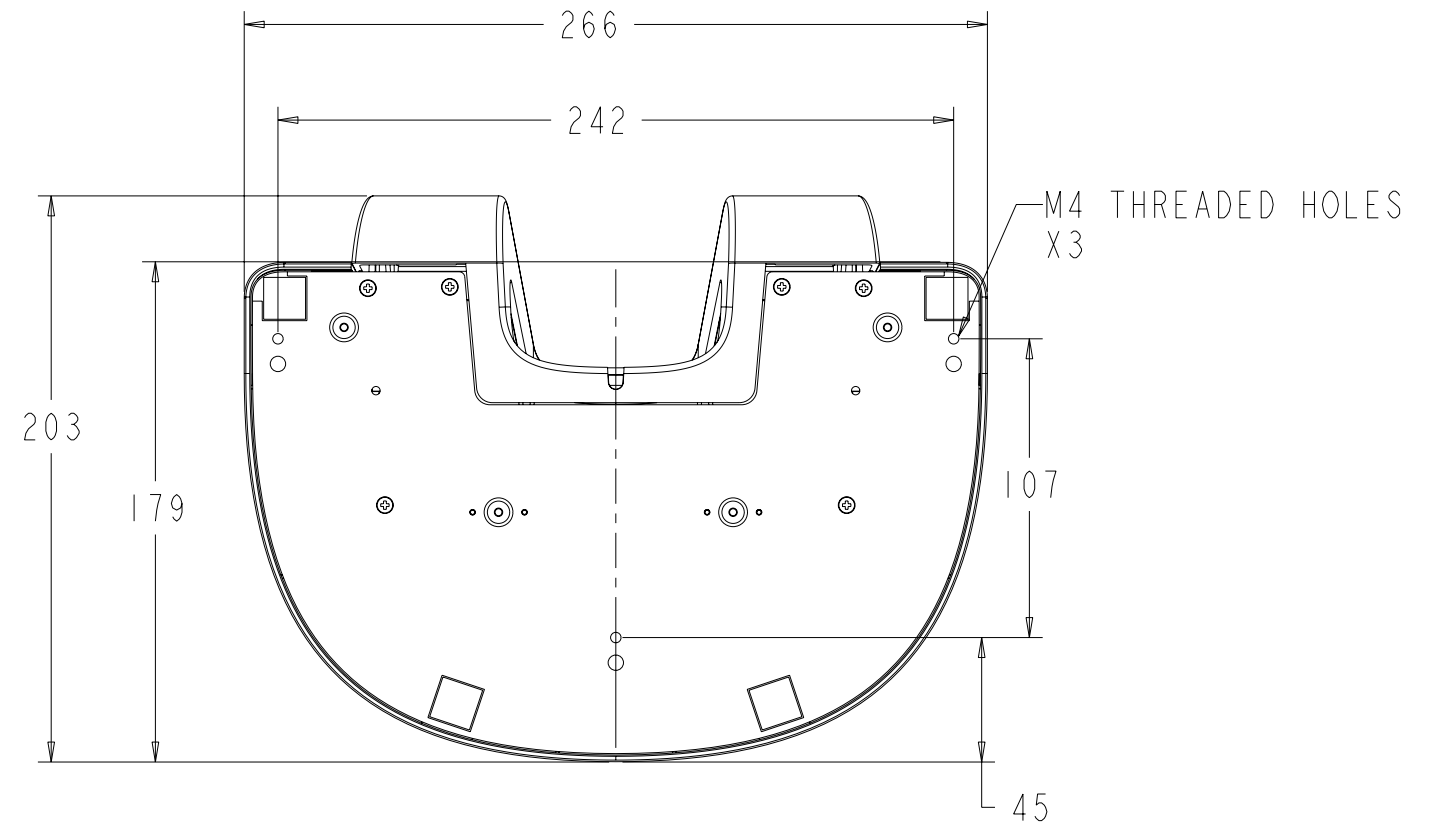

TILT -5° FROM VERTICAL

TILT 90° FROM VERTICAL

**MOUNT OPTION 1**

**MOUNT OPTION 2**

**CONNECTOR PANEL**