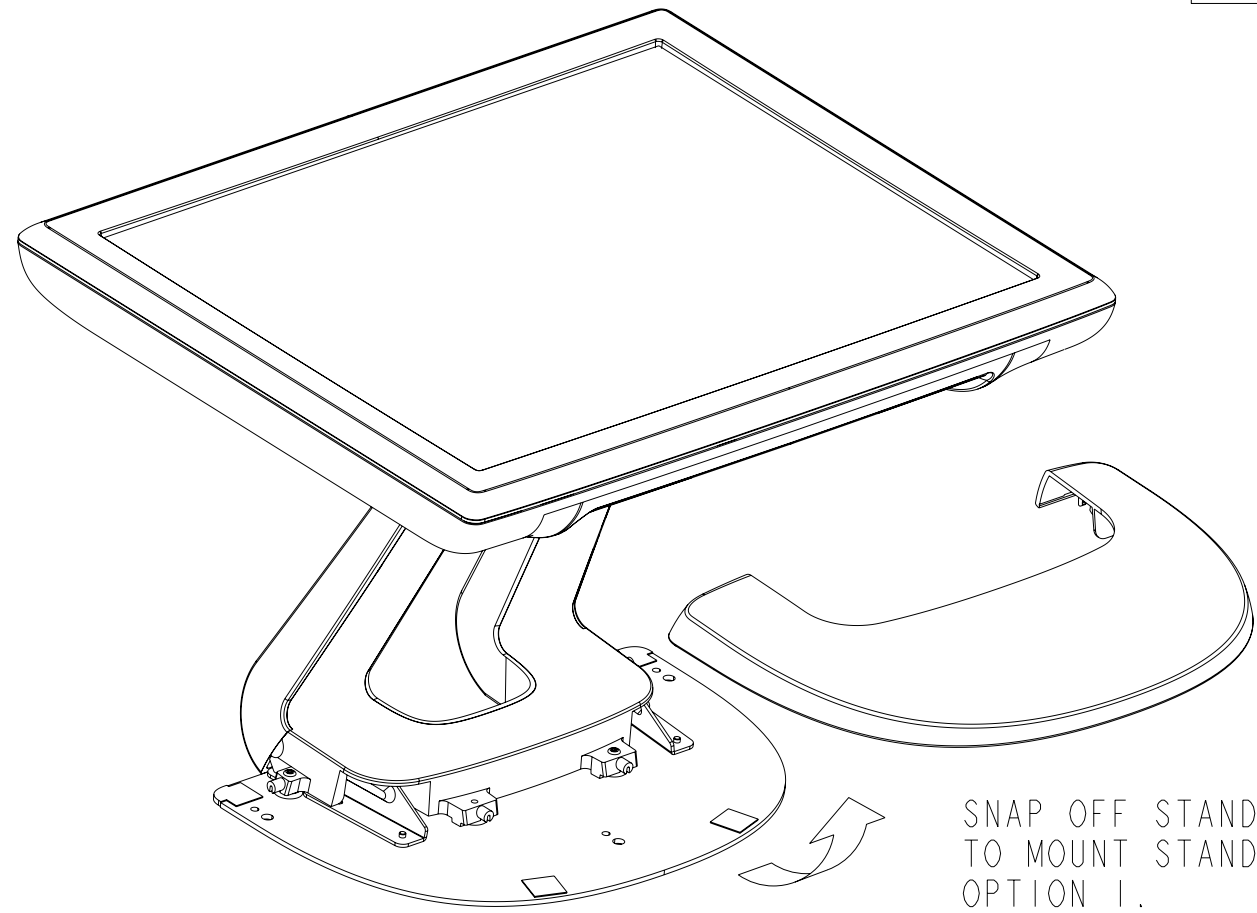

TILT -5° FROM VERTICAL

TILT 90° FROM VERTICAL

**MOUNT OPTION 1**

**MOUNT OPTION 2**

**CONNECTOR PANEL**