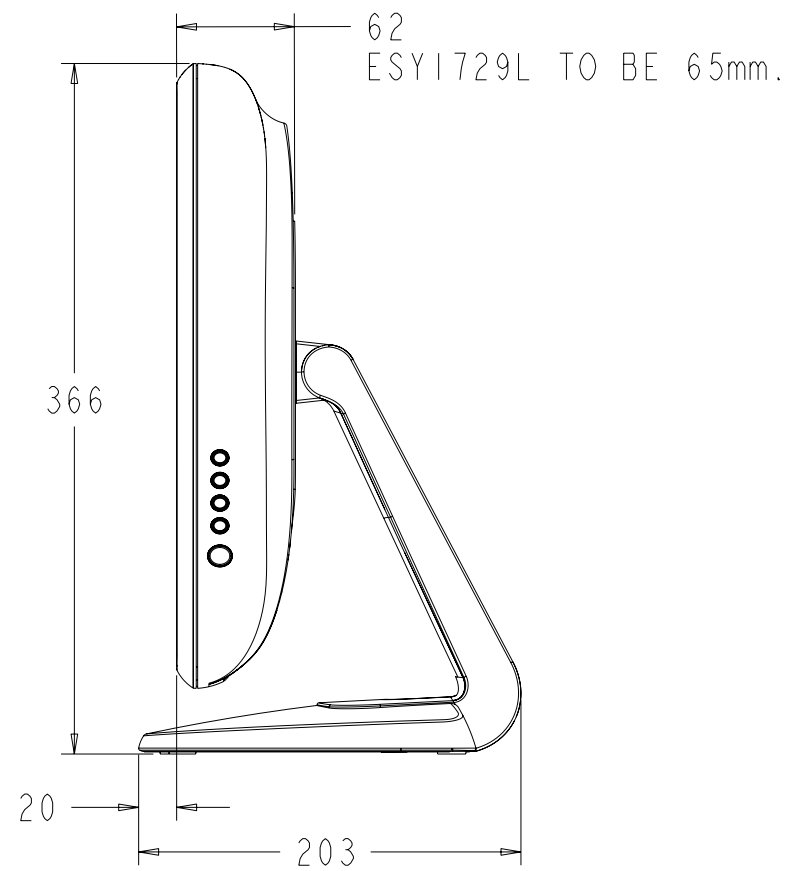

TILT -5° FROM VERTICAL

TILT 90° FROM VERTICAL

**MOUNT OPTION 1**

**MOUNT OPTION 2**

**CONNECTOR PANEL**