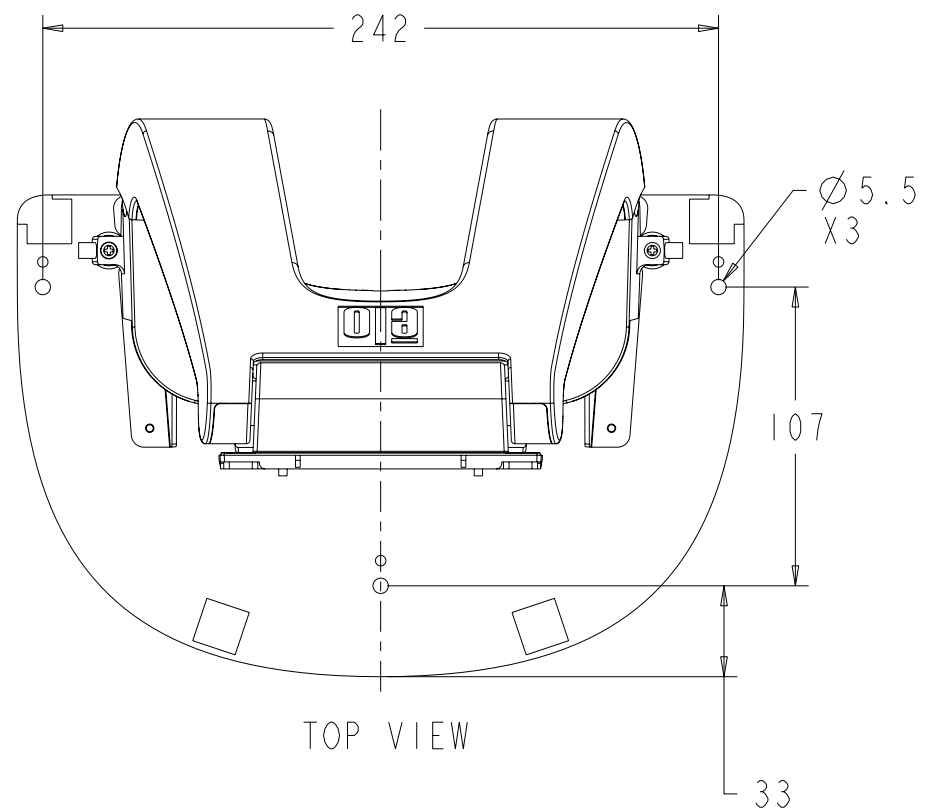

TILT -5° FROM VERTICAL

TILT 90° FROM VERTICAL

**MOUNT OPTION 1**

**MOUNT OPTION 2**

**CONNECTOR PANEL**