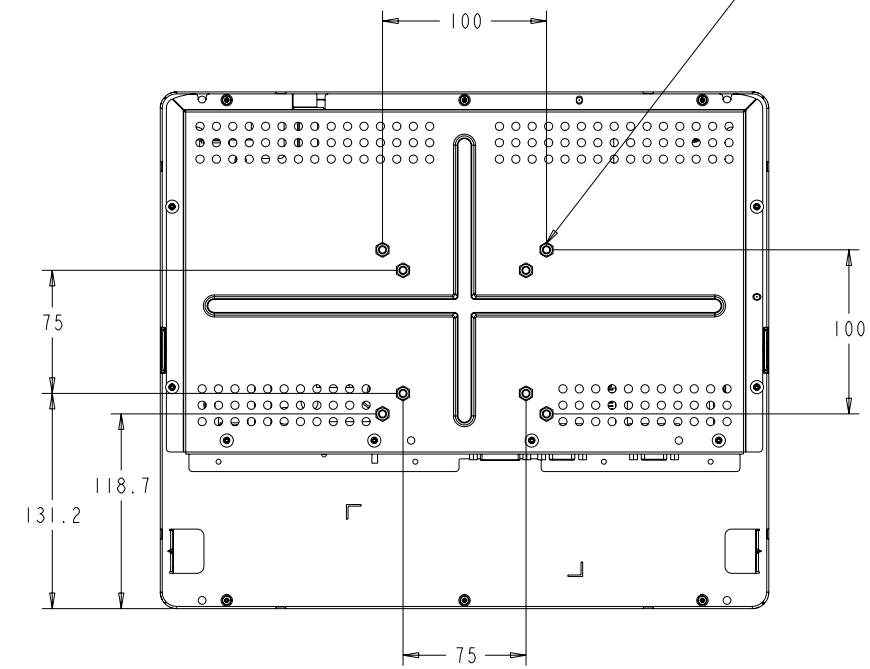

TITLE: ET1749L KIOSK
REAR-MOUNT MONITOR

DETAIL CENTERING LIP
SCALE 1.000

SEE DETAIL CENTERING LIP

VESA MOUNT USE M4 SCREWS
WITH MAX. DEPTH OF 7MM.

DIMENSIONS ARE IN MILLIMETERS/INCHES

TITLE: ET1749L KIOSK
REAR-MOUNT MONITOR

OPTION 1

OPTION 2

OPTION 3
HORIZONTAL SIDE MOUNT

OPTION 4
VERTICAL SIDE MOUNT

DIMENSIONS ARE IN MILLIMETERS/INCHES