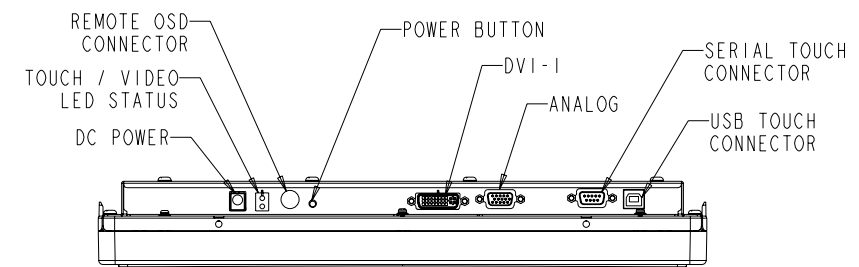

TITLE: ET1749L KIOSK
REAR-MOUNT MONITOR

DETAIL CENTERING LIP
SCALE 1.000

SEE DETAIL CENTERING LIP

VESA MOUNT USE M4 SCREWS
WITH MAX. DEPTH OF 7MM.

DIMENSIONS ARE IN MILLIMETERS/INCHES

TITLE: ET1749L KIOSK
REAR-MOUNT MONITOR

OPTION 1

OPTION 2

OPTION 3
HORIZONTAL SIDE MOUNT

OPTION 4
VERTICAL SIDE MOUNT

DIMENSIONS ARE IN MILLIMETERS/INCHES