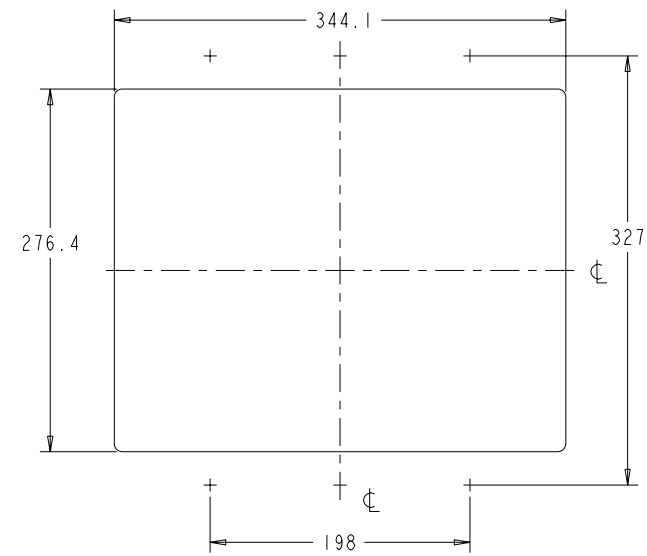

TITLE: ET1749L KIOSK
REAR-MOUNT MONITOR

DETAIL CENTERING LIP
SCALE 1.000

SEE DETAIL CENTERING LIP

VESA MOUNT USE M4 SCREWS
WITH MAX. DEPTH OF 7MM.

DIMENSIONS ARE IN MILLIMETERS/INCHES

TITLE: ET1749L KIOSK
REAR-MOUNT MONITOR

OPTION 1

OPTION 2

OPTION 3
HORIZONTAL SIDE MOUNT

OPTION 4
VERTICAL SIDE MOUNT

DIMENSIONS ARE IN MILLIMETERS/INCHES