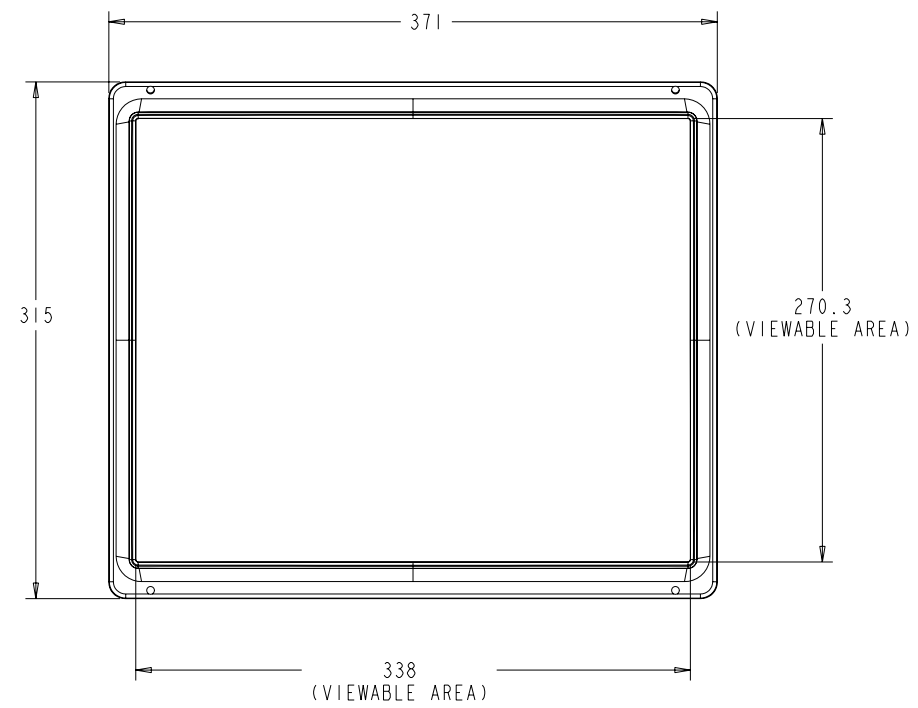

TITLE: ET1749L KIOSK
REAR-MOUNT MONITOR

DETAIL CENTERING LIP
SCALE 1.000

SEE DETAIL CENTERING LIP

VESA MOUNT USE M4 SCREWS
WITH MAX. DEPTH OF 7MM.

DIMENSIONS ARE IN MILLIMETERS/INCHES

TITLE: ET1749L KIOSK
REAR-MOUNT MONITOR

OPTION 1

OPTION 2

OPTION 3
HORIZONTAL SIDE MOUNT

OPTION 4
VERTICAL SIDE MOUNT

DIMENSIONS ARE IN MILLIMETERS/INCHES