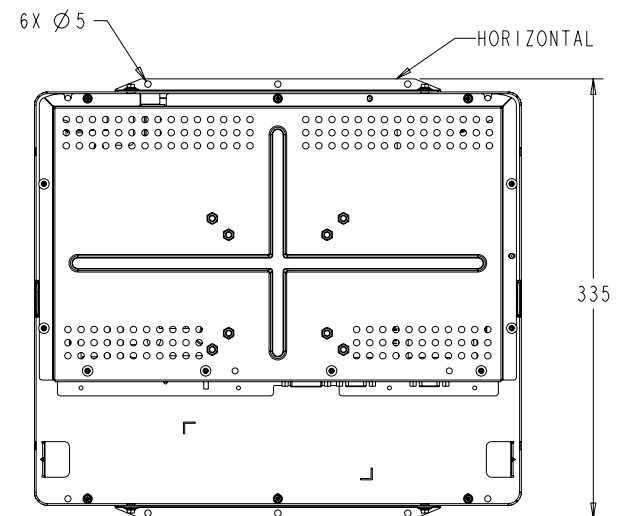

TITLE: ET1749L KIOSK
REAR-MOUNT MONITOR

DETAIL CENTERING LIP
SCALE 1.000

SEE DETAIL CENTERING LIP

VESA MOUNT USE M4 SCREWS
WITH MAX. DEPTH OF 7MM.

DIMENSIONS ARE IN MILLIMETERS/INCHES

TITLE: ET1749L KIOSK
REAR-MOUNT MONITOR

OPTION 1

OPTION 2

OPTION 3
HORIZONTAL SIDE MOUNT

OPTION 4
VERTICAL SIDE MOUNT

DIMENSIONS ARE IN MILLIMETERS/INCHES