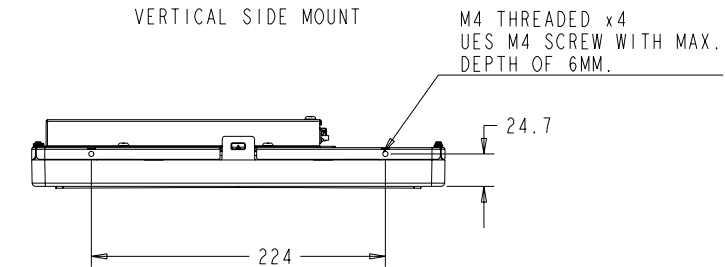

TITLE: ET1749L KIOSK
REAR-MOUNT MONITOR

DETAIL CENTERING LIP
SCALE 1.000

SEE DETAIL CENTERING LIP

VESA MOUNT USE M4 SCREWS
WITH MAX. DEPTH OF 7MM.

DIMENSIONS ARE IN MILLIMETERS/INCHES

TITLE: ET1749L KIOSK
REAR-MOUNT MONITOR

OPTION 1

OPTION 2

OPTION 3
HORIZONTAL SIDE MOUNT

OPTION 4
VERTICAL SIDE MOUNT

DIMENSIONS ARE IN MILLIMETERS/INCHES