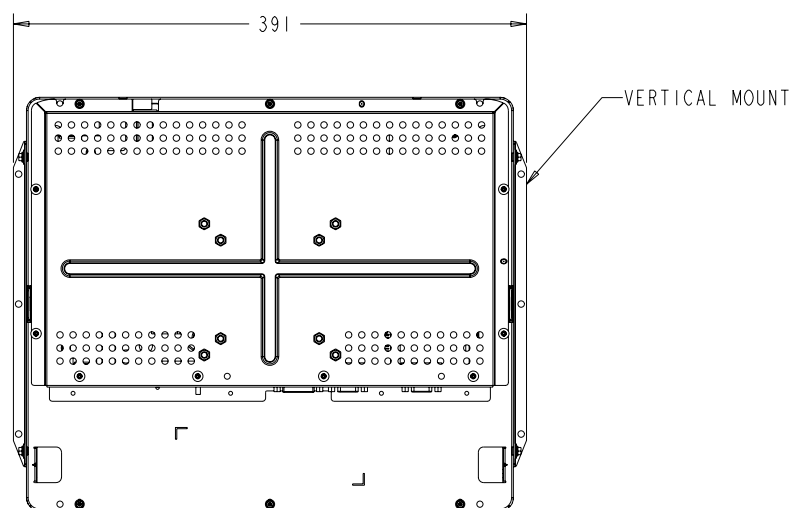

TITLE: ET1749L KIOSK
REAR-MOUNT MONITOR

DETAIL CENTERING LIP
SCALE 1.000

SEE DETAIL CENTERING LIP

VESA MOUNT USE M4 SCREWS
WITH MAX. DEPTH OF 7MM.

DIMENSIONS ARE IN MILLIMETERS/INCHES

TITLE: ET1749L KIOSK
REAR-MOUNT MONITOR

OPTION 1

OPTION 2

OPTION 3
HORIZONTAL SIDE MOUNT

OPTION 4
VERTICAL SIDE MOUNT

DIMENSIONS ARE IN MILLIMETERS/INCHES