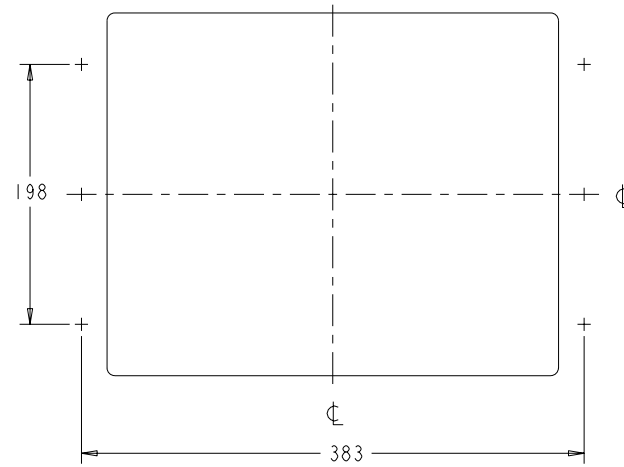

TITLE: ET1749L KIOSK
REAR-MOUNT MONITOR

DETAIL CENTERING LIP
SCALE 1.000

SEE DETAIL CENTERING LIP

VESA MOUNT USE M4 SCREWS
WITH MAX. DEPTH OF 7MM.

DIMENSIONS ARE IN MILLIMETERS/INCHES

TITLE: ET1749L KIOSK
REAR-MOUNT MONITOR

OPTION 1

OPTION 2

OPTION 3
HORIZONTAL SIDE MOUNT

OPTION 4
VERTICAL SIDE MOUNT

DIMENSIONS ARE IN MILLIMETERS/INCHES