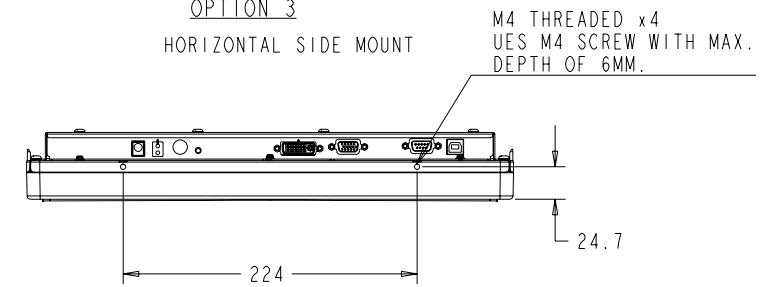

TITLE: ET1749L KIOSK
REAR-MOUNT MONITOR

DETAIL CENTERING LIP
SCALE 1.000

SEE DETAIL CENTERING LIP

VESA MOUNT USE M4 SCREWS
WITH MAX. DEPTH OF 7MM.

DIMENSIONS ARE IN MILLIMETERS/INCHES

TITLE: ET1749L KIOSK
REAR-MOUNT MONITOR

OPTION 1

OPTION 2

OPTION 3
HORIZONTAL SIDE MOUNT

OPTION 4
VERTICAL SIDE MOUNT

DIMENSIONS ARE IN MILLIMETERS/INCHES