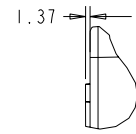

TITLE: ET1746L KIOSK
REAR-MOUNT MONITOR

DETAIL CENTERING LIP
SCALE 1.000

DIMENSIONS ARE IN MILLIMETERS/INCHES

TITLE: ET1746L KIOSK
REAR-MOUNT MONITOR

OPTION 1

OPTION 2

OPTION 3
HORIZONTAL SIDE MOUNT

OPTION 4
VERTICAL SIDE MOUNT

DIMENSIONS ARE IN MILLIMETERS/INCHES