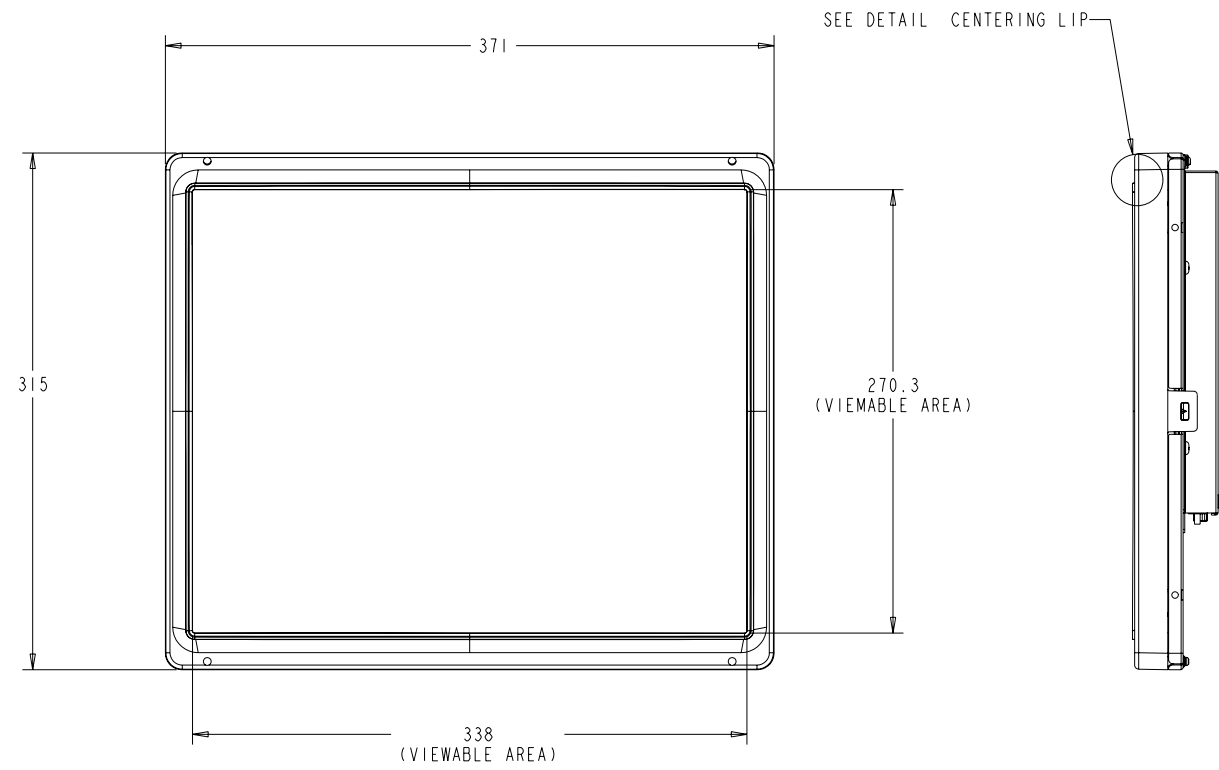

TITLE: ET1746L KIOSK
REAR-MOUNT MONITOR

DETAIL CENTERING LIP
SCALE 1.000

DIMENSIONS ARE IN MILLIMETERS/INCHES

TITLE: ET1746L KIOSK
REAR-MOUNT MONITOR

OPTION 1

OPTION 2

OPTION 3
HORIZONTAL SIDE MOUNT

OPTION 4
VERTICAL SIDE MOUNT

DIMENSIONS ARE IN MILLIMETERS/INCHES