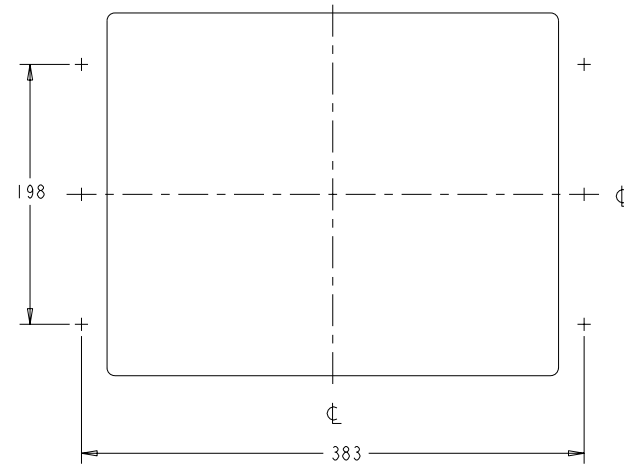

TITLE: ET1746L KIOSK
REAR-MOUNT MONITOR

DETAIL CENTERING LIP
SCALE 1.000

DIMENSIONS ARE IN MILLIMETERS/INCHES

TITLE: ET1746L KIOSK
REAR-MOUNT MONITOR

OPTION 1

OPTION 2

OPTION 3
HORIZONTAL SIDE MOUNT

OPTION 4
VERTICAL SIDE MOUNT

DIMENSIONS ARE IN MILLIMETERS/INCHES