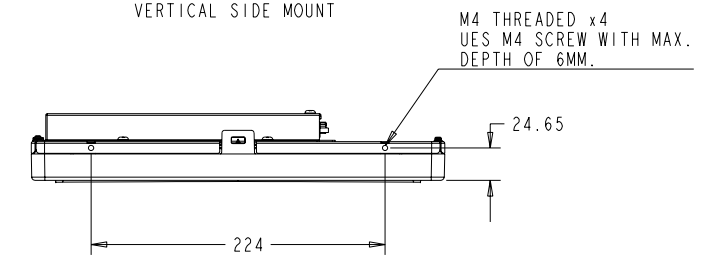

TITLE: ET1746L KIOSK
REAR-MOUNT MONITOR

DETAIL CENTERING LIP
SCALE 1.000

DIMENSIONS ARE IN MILLIMETERS/INCHES

TITLE: ET1746L KIOSK
REAR-MOUNT MONITOR

OPTION 1

OPTION 2

OPTION 3
HORIZONTAL SIDE MOUNT

OPTION 4
VERTICAL SIDE MOUNT

DIMENSIONS ARE IN MILLIMETERS/INCHES