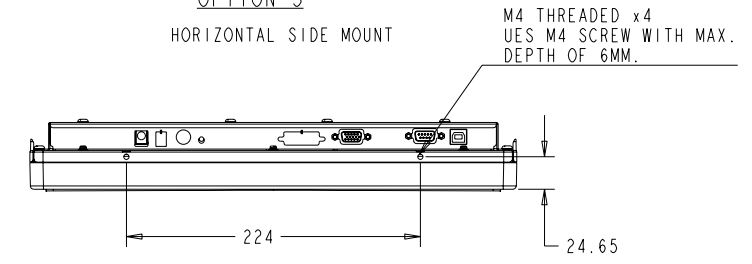

TITLE: ET1746L KIOSK
REAR-MOUNT MONITOR

DETAIL CENTERING LIP
SCALE 1.000

DIMENSIONS ARE IN MILLIMETERS/INCHES

TITLE: ET1746L KIOSK
REAR-MOUNT MONITOR

OPTION 1

OPTION 2

OPTION 3
HORIZONTAL SIDE MOUNT

OPTION 4
VERTICAL SIDE MOUNT

DIMENSIONS ARE IN MILLIMETERS/INCHES