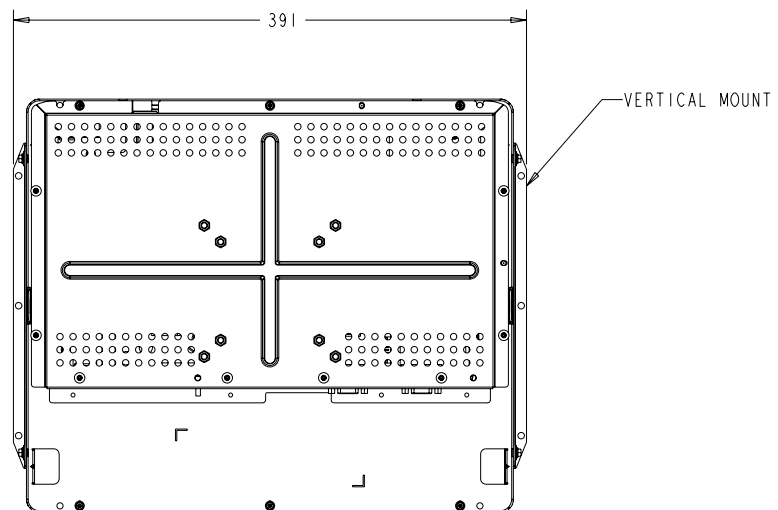

TITLE: ET1746L KIOSK
REAR-MOUNT MONITOR

DETAIL CENTERING LIP
SCALE 1.000

DIMENSIONS ARE IN MILLIMETERS/INCHES

TITLE: ET1746L KIOSK
REAR-MOUNT MONITOR

OPTION 1

OPTION 2

OPTION 3
HORIZONTAL SIDE MOUNT

OPTION 4
VERTICAL SIDE MOUNT

DIMENSIONS ARE IN MILLIMETERS/INCHES