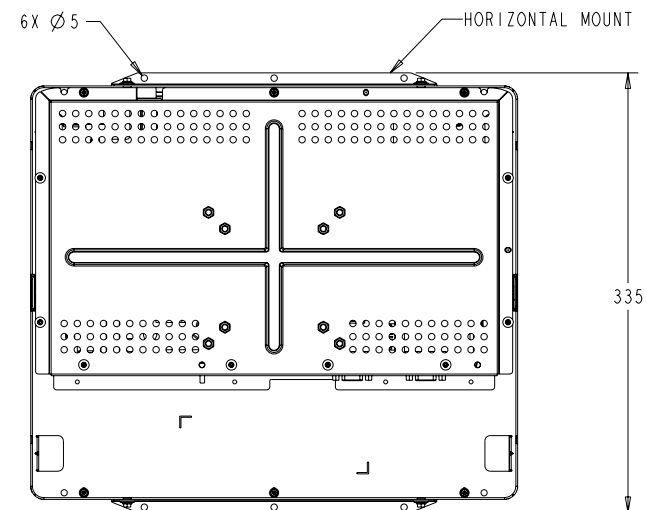

TITLE: ET1746L KIOSK
REAR-MOUNT MONITOR

DETAIL CENTERING LIP
SCALE 1.000

DIMENSIONS ARE IN MILLIMETERS/INCHES

TITLE: ET1746L KIOSK
REAR-MOUNT MONITOR

OPTION 1

OPTION 2

OPTION 3
HORIZONTAL SIDE MOUNT

OPTION 4
VERTICAL SIDE MOUNT

DIMENSIONS ARE IN MILLIMETERS/INCHES