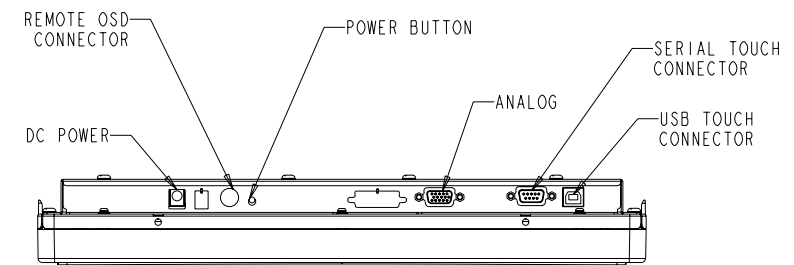

TITLE: ET1746L KIOSK
REAR-MOUNT MONITOR

DETAIL CENTERING LIP
SCALE 1.000

DIMENSIONS ARE IN MILLIMETERS/INCHES

TITLE: ET1746L KIOSK
REAR-MOUNT MONITOR

OPTION 1

OPTION 2

OPTION 3
HORIZONTAL SIDE MOUNT

OPTION 4
VERTICAL SIDE MOUNT

DIMENSIONS ARE IN MILLIMETERS/INCHES