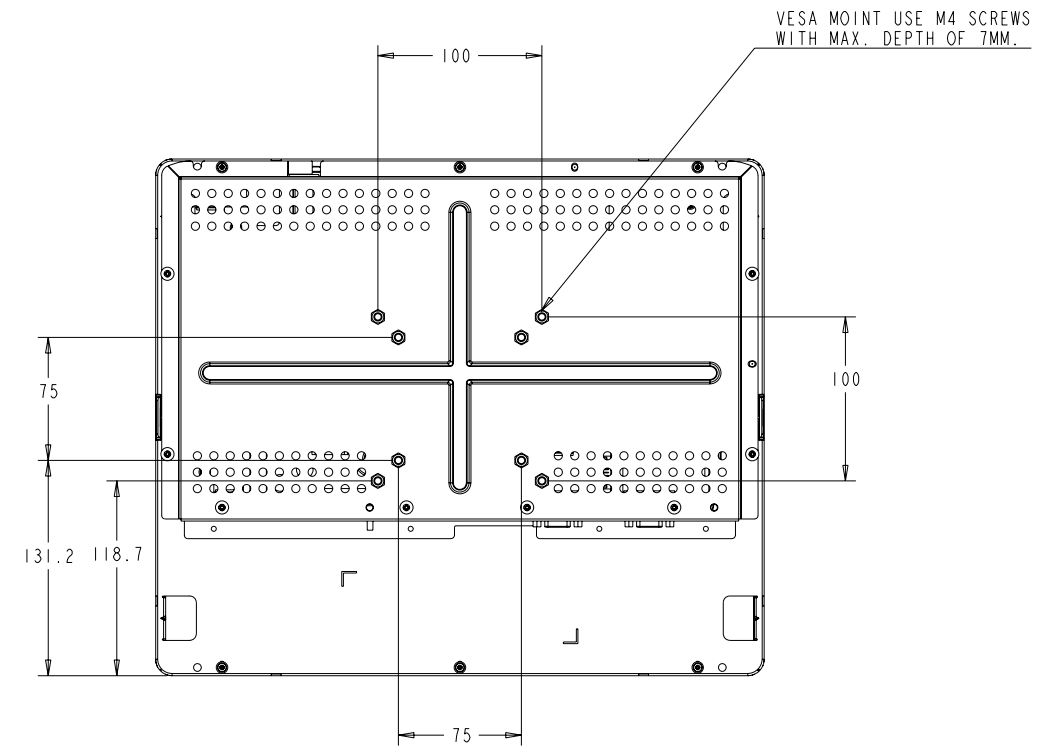

TITLE: ET1746L KIOSK
REAR-MOUNT MONITOR

DETAIL CENTERING LIP
SCALE 1.000

DIMENSIONS ARE IN MILLIMETERS/INCHES

TITLE: ET1746L KIOSK
REAR-MOUNT MONITOR

OPTION 1

OPTION 2

OPTION 3
HORIZONTAL SIDE MOUNT

OPTION 4
VERTICAL SIDE MOUNT

DIMENSIONS ARE IN MILLIMETERS/INCHES