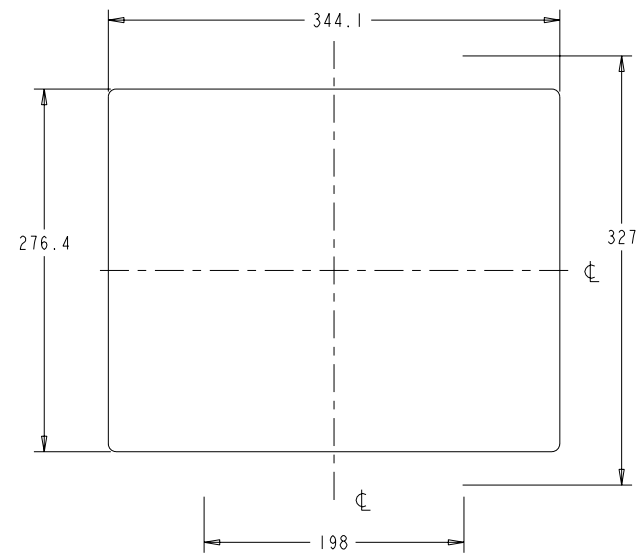

TITLE: ET1746L KIOSK
REAR-MOUNT MONITOR

DETAIL CENTERING LIP
SCALE 1.000

DIMENSIONS ARE IN MILLIMETERS/INCHES

TITLE: ET1746L KIOSK
REAR-MOUNT MONITOR

OPTION 1

OPTION 2

OPTION 3
HORIZONTAL SIDE MOUNT

OPTION 4
VERTICAL SIDE MOUNT

DIMENSIONS ARE IN MILLIMETERS/INCHES