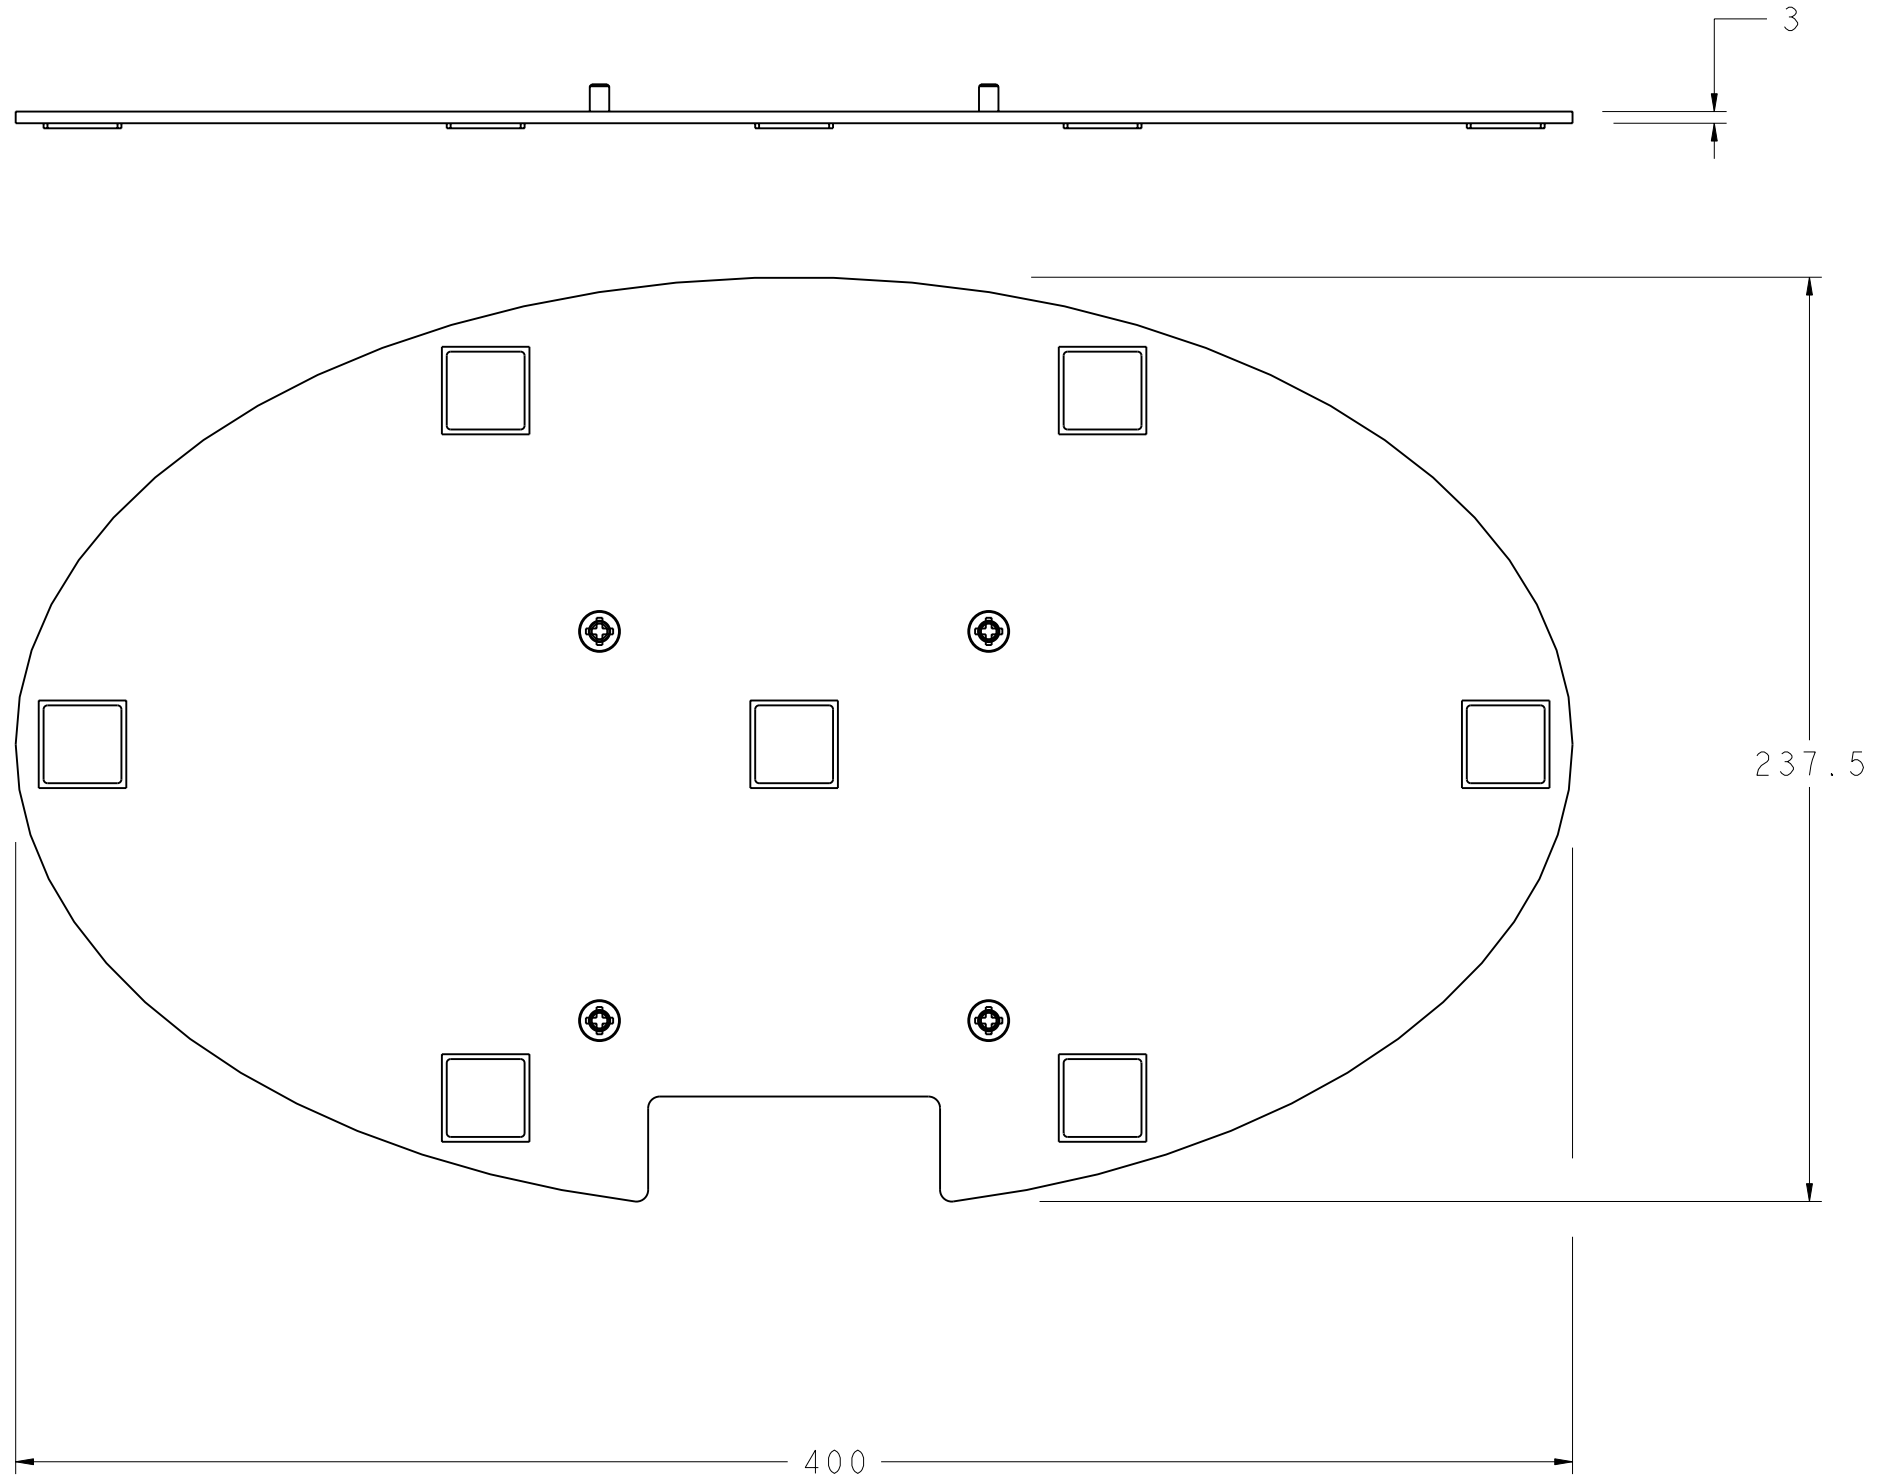

LCD MONITORS WITH STABILIZING PLATE
1229L/1525L & 1725L/1825L MODELS

4X M3 OR
4X M4

ET1229L SERIES
MONITORS

STABILIZING PLATE
PIP # C41696-000

ET1525L SERIES
MONITORS

4X M5

STABILIZING PLATE
PIP # D47582-000

ET1725L/ET1825L SERIES
MONITORS

DIMENSIONS ARE IN MILLIMETERS

SHT. 1 OF 3
SCALE: 1 : 2

1229L/1525L SERIES
PLATE STABILIZING

DIMENSIONS ARE IN MILLIMETERS

SHT. 2 OF 3
SCALE: 1 OF 1

1725L/1825L SERIES
PLATE STABILIZING

DIMENSIONS ARE IN MILLIMETERS

SHT. 3 OF 3
SCALE: 1 : 1