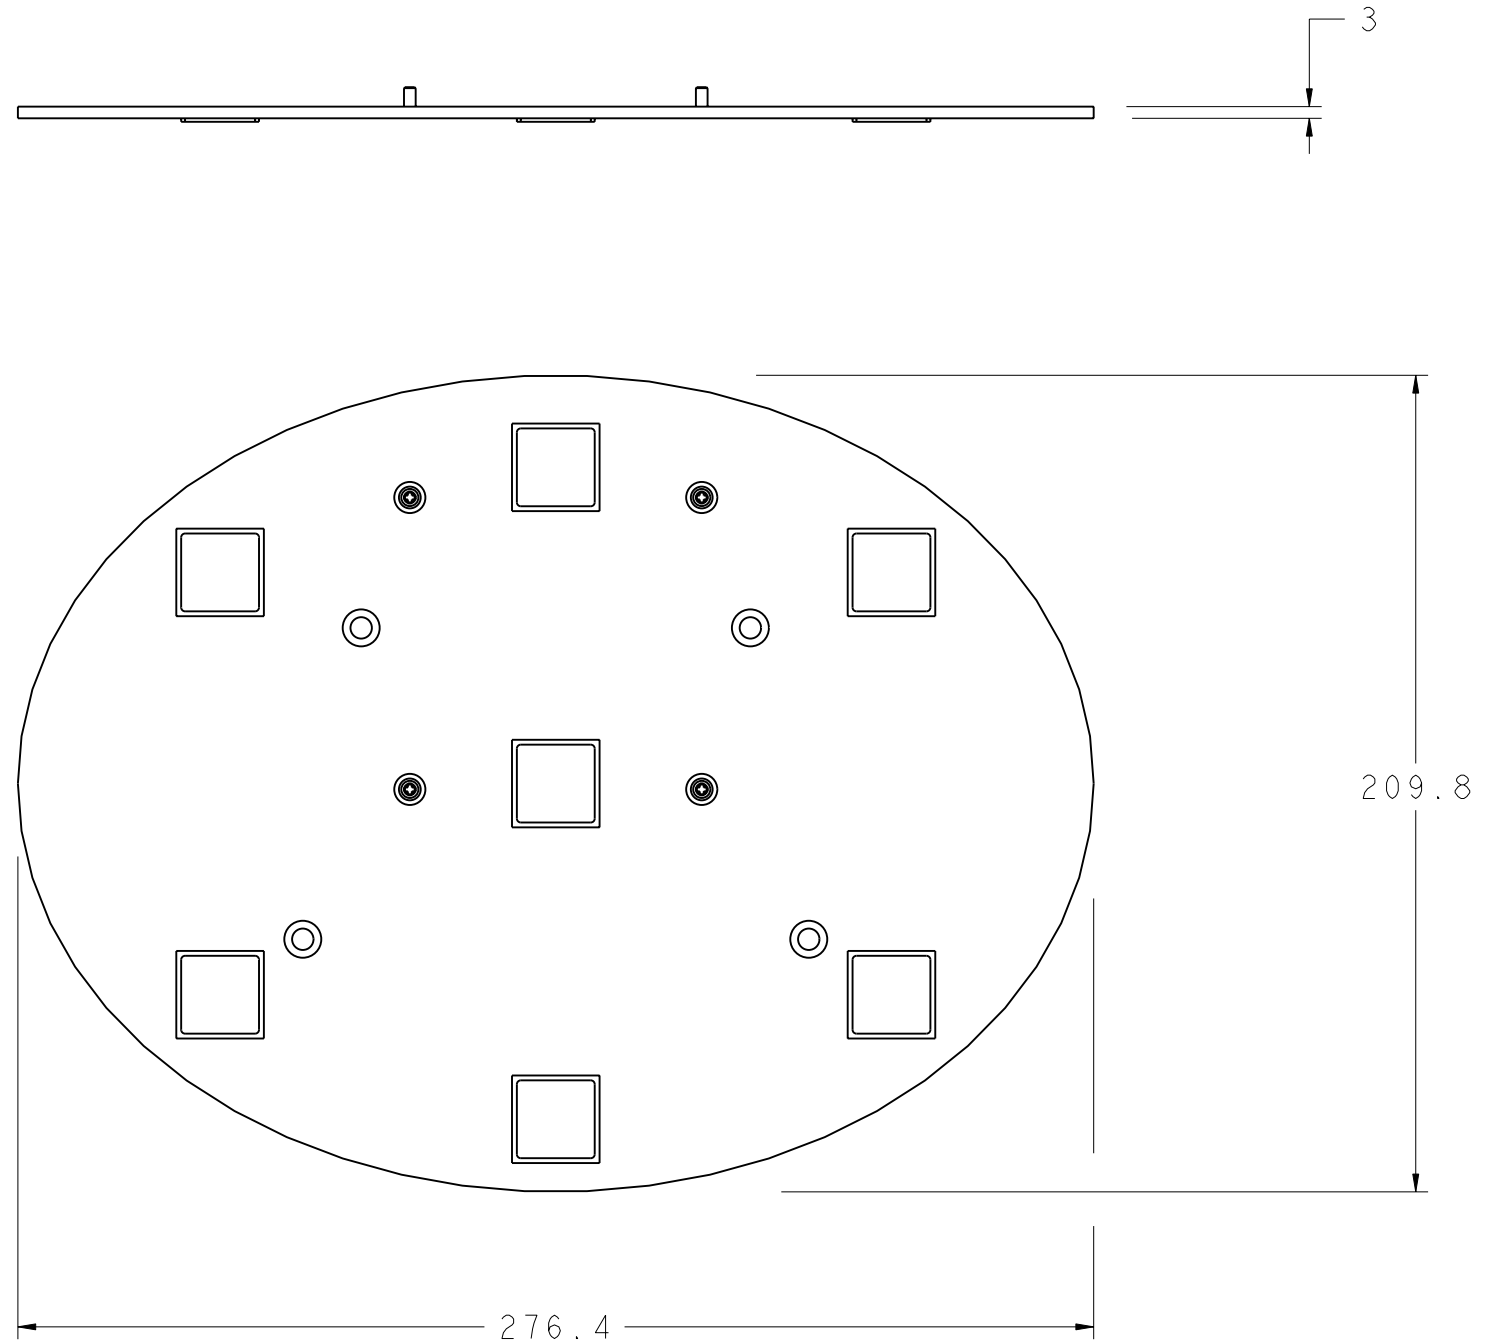

LCD MONITORS WITH STABILIZING PLATE
1229L/1525L & 1725L/1825L MODELS

4X M3 OR
4X M4

ET1229L SERIES
MONITORS

STABILIZING PLATE
PIP # C41696-000

ET1525L SERIES
MONITORS

4X M5

STABILIZING PLATE
PIP # D47582-000

ET1725L/ET1825L SERIES
MONITORS

DIMENSIONS ARE IN MILLIMETERS

SHT. 1 OF 3
SCALE: 1 : 2

1229L/1525L SERIES
PLATE STABILIZING

DIMENSIONS ARE IN MILLIMETERS

SHT. 2 OF 3
SCALE: 1 OF 1

1725L/1825L SERIES
PLATE STABILIZING

DIMENSIONS ARE IN MILLIMETERS

SHT. 3 OF 3
SCALE: 1 : 1