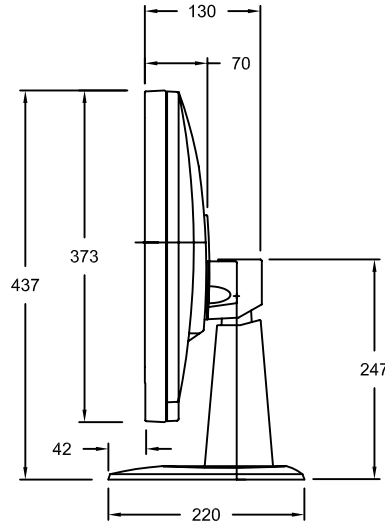

17" LCD DESKTOP MONITOR
ET1724L-XSWB-1-NL, 1000 SERIES

DIMENSIONS ARE IN MILLIMETERS

PIP NUMBER	
E71051-000	ET1724L-8SWB-1-NL
C92543-000	ET1724L-7SWB-1-NL