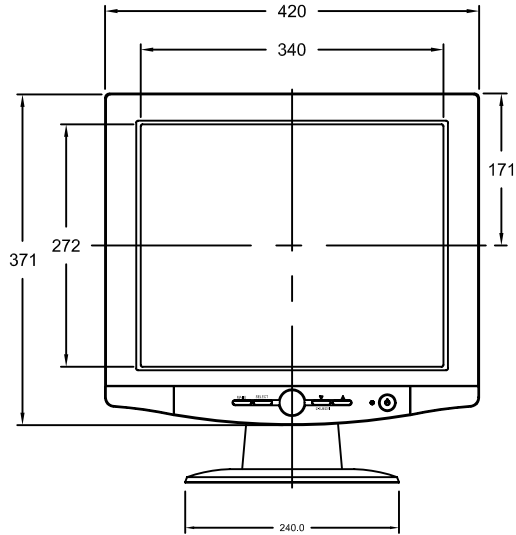

17" LCD DESKTOP MONITOR
ET1724L-XSWB-1-NL, 1000 SERIES

DIMENSIONS ARE IN MILLIMETERS

PIP NUMBER	
E71051-000	ET1724L-8SWB-1-NL
C92543-000	ET1724L-7SWB-1-NL