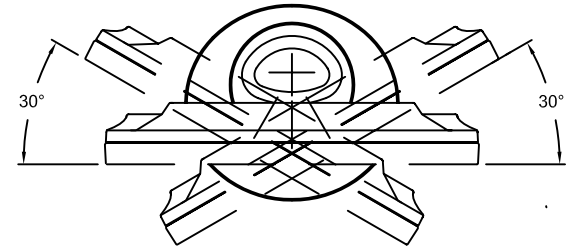

17" LCD DESKTOP MONITOR
ET1724L-XSWB-1-NL, 1000 SERIES

DIMENSIONS ARE IN MILLIMETERS

PIP NUMBER	
E71051-000	ET1724L-8SWB-1-NL
C92543-000	ET1724L-7SWB-1-NL