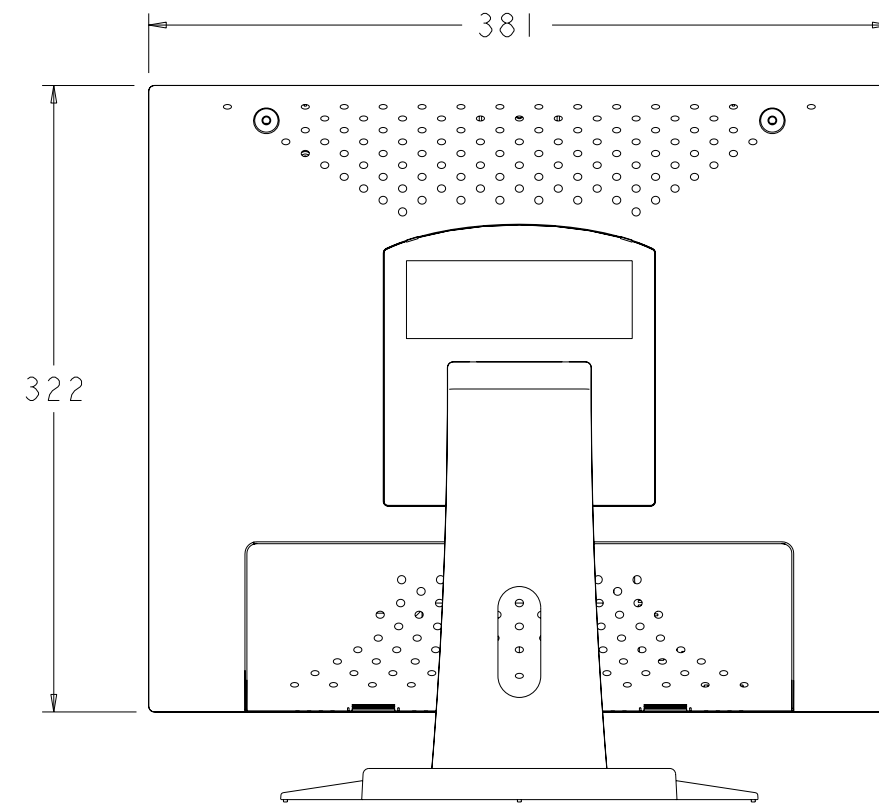

15" LCD DESCTOP MONITOR, 1000 SERIES

PART NUMBER TABULATION	
PIP NUMBER	PIP DESCRIPTION
D30426-000	ET1524L-0NWC-I-NL
D20466-001	ET1524L-7CWC-I-NL
D20932-001	ET1524L-7CWC-NL-GRY

DIMENSIONS ARE IN MILLIMETERS