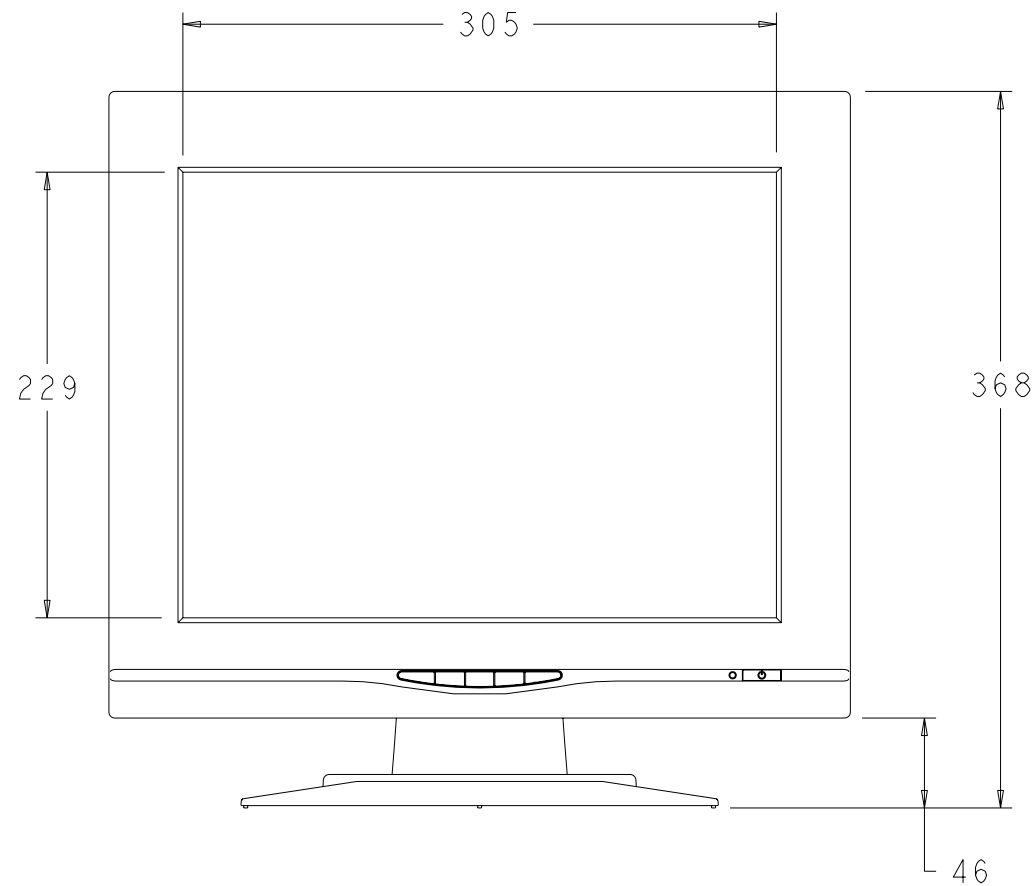

15" LCD DESCTOP MONITOR, 1000 SERIES

PART NUMBER TABULATION	
PIP NUMBER	PIP DESCRIPTION
D30426-000	ET1524L-0NWC-I-NL
D20466-001	ET1524L-7CWC-I-NL
D20932-001	ET1524L-7CWC-NL-GRY

DIMENSIONS ARE IN MILLIMETERS