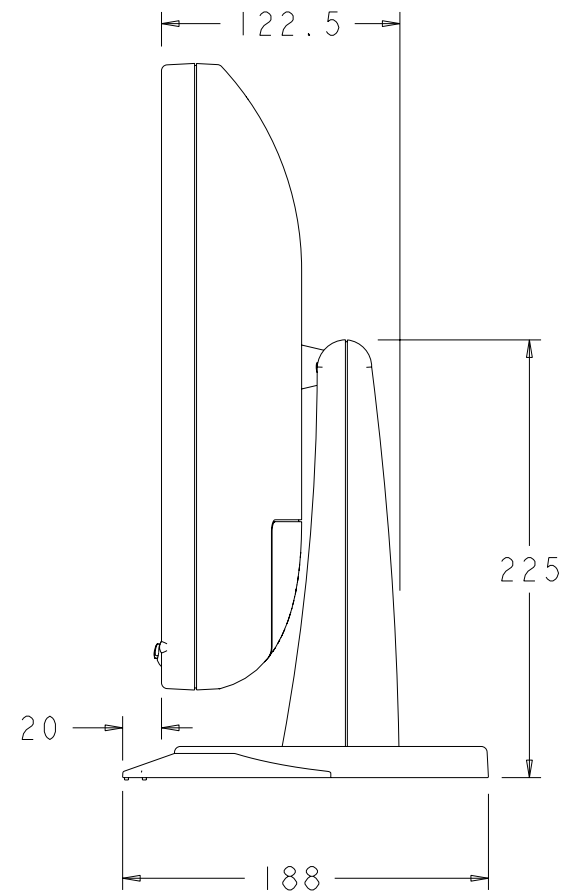

15" LCD DESCTOP MONITOR, 1000 SERIES

PART NUMBER TABULATION	
PIP NUMBER	PIP DESCRIPTION
D30426-000	ET1524L-0NWC-I-NL
D20466-001	ET1524L-7CWC-I-NL
D20932-001	ET1524L-7CWC-NL-GRY

DIMENSIONS ARE IN MILLIMETERS