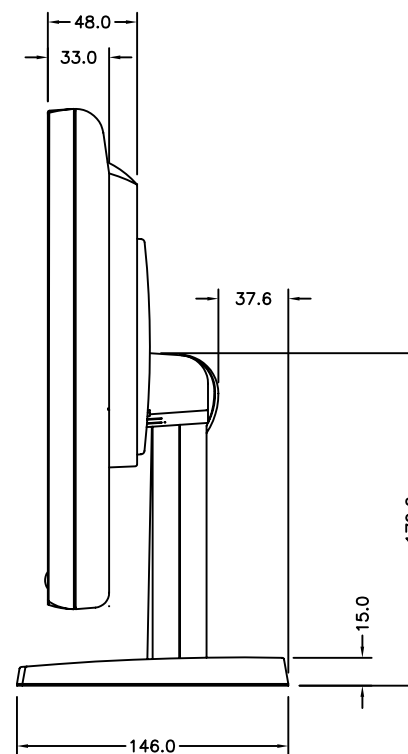

12" LCD DESKTOP MONITOR
ET1224L-XXWC-1-NL

DETAIL A

PIP NUMBER	PIP DESCRIPTION	NOTE
503800-000	ET1224L-7SWC-1-ESL	SEE DETAIL A
009234-000	ET1224L-7SWC-1-NL	---
E65787-000	ET1224L-0NWC-1-NL	---