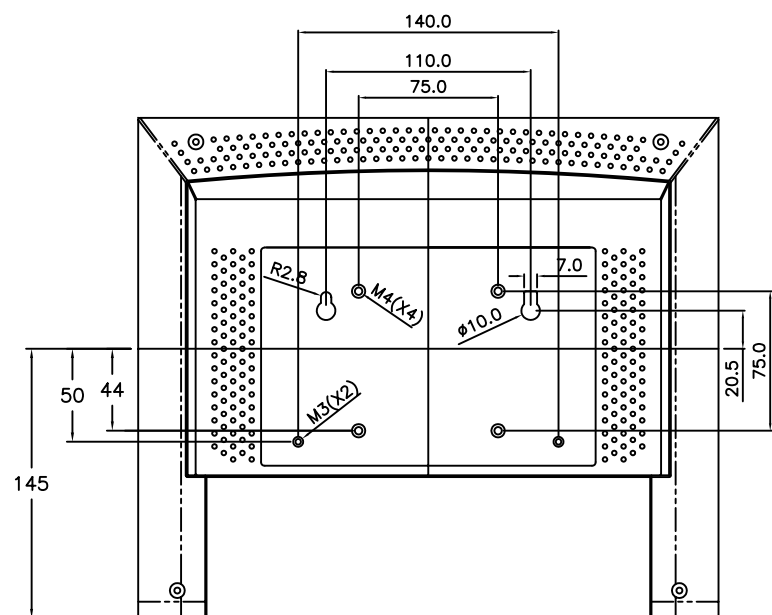

12" LCD DESKTOP MONITOR
ET1224L-XXWC-1-NL

DETAIL A

PIP NUMBER	PIP DESCRIPTION	NOTE
503800-000	ET1224L-7SWC-1-ESL	SEE DETAIL A
009234-000	ET1224L-7SWC-1-NL	---
E65787-000	ET1224L-0NWC-1-NL	---