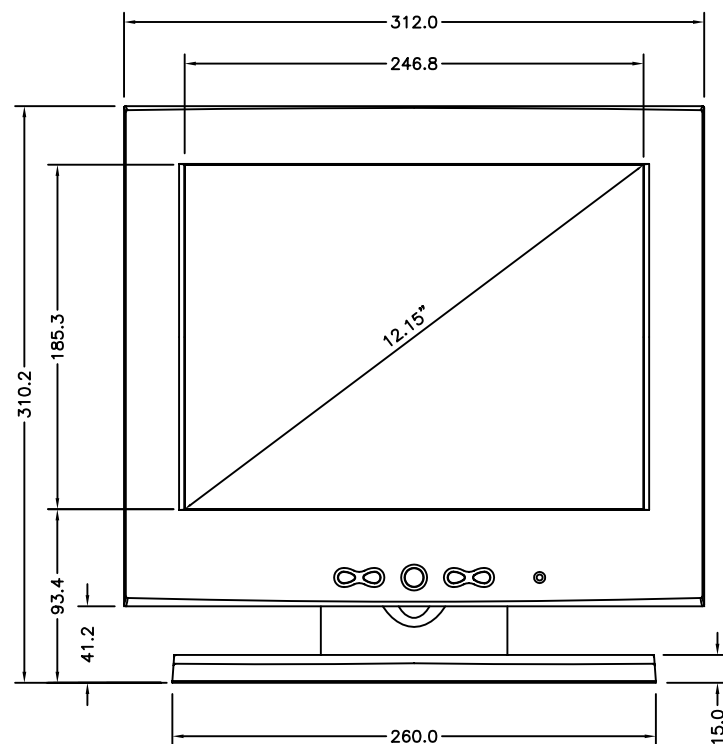

12" LCD DESKTOP MONITOR
ET1224L-XXWC-1-NL

DETAIL A

PIP NUMBER	PIP DESCRIPTION	NOTE
503800-000	ET1224L-7SWC-1-ESL	SEE DETAIL A
009234-000	ET1224L-7SWC-1-NL	---
E65787-000	ET1224L-0NWC-1-NL	---