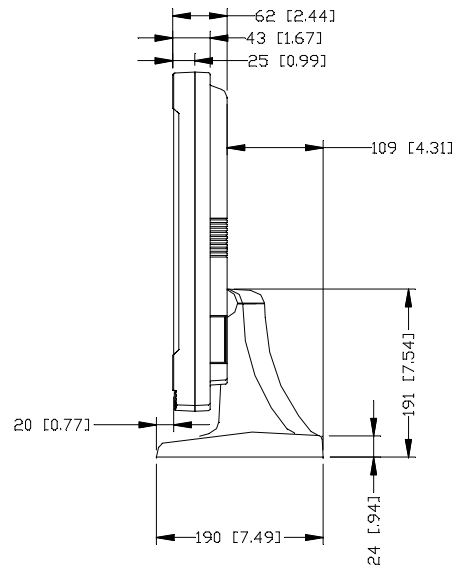

ET1725L
17" DESKTOP TOUCHMONITOR

ITEM	P/N
820590-000	ET1725L-7SWA-1
242656-000	ET1725L-8SWA-1

DIMENSIONS ARE IN MILLIMETERS [INCHES]