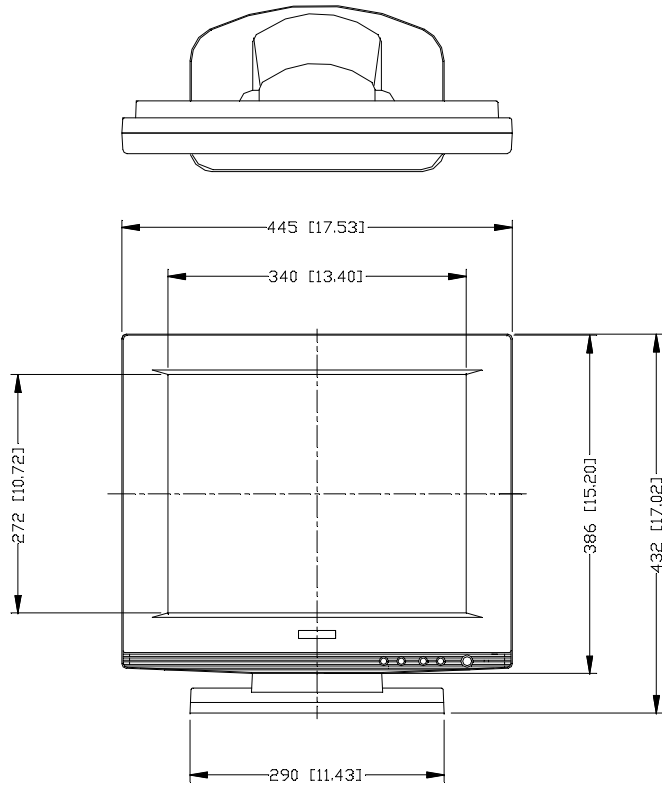

ET1725L
17" DESKTOP TOUCHMONITOR

ITEM	P/N
820590-000	ET1725L-7SWA-1
242656-000	ET1725L-8SWA-1

DIMENSIONS ARE IN MILLIMETERS [INCHES]