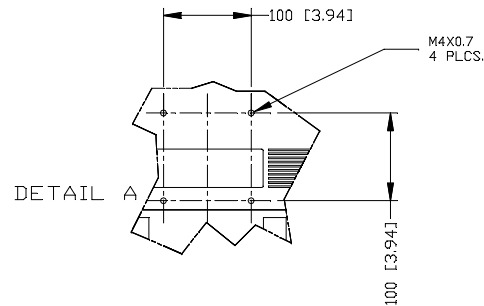

ET1725L
17" DESKTOP TOUCHMONITOR

ITEM	P/N
820590-000	ET1725L-7SWA-1
242656-000	ET1725L-8SWA-1

DIMENSIONS ARE IN MILLIMETERS [INCHES]