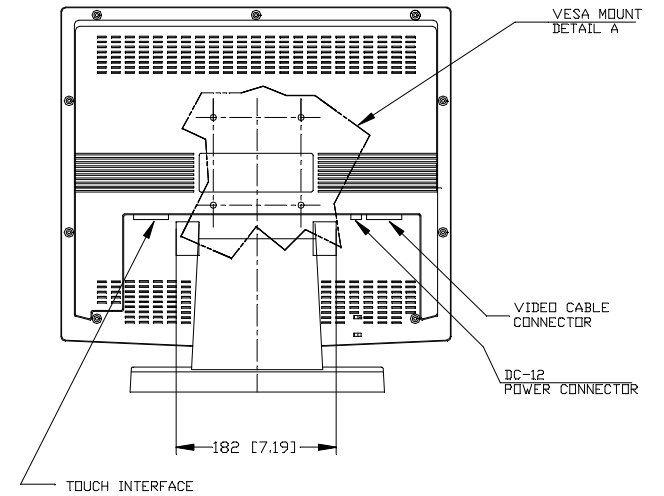

ET1725L
17" DESKTOP TOUCHMONITOR

ITEM	P/N
820590-000	ET1725L-7SWA-1
242656-000	ET1725L-8SWA-1

DIMENSIONS ARE IN MILLIMETERS [INCHES]