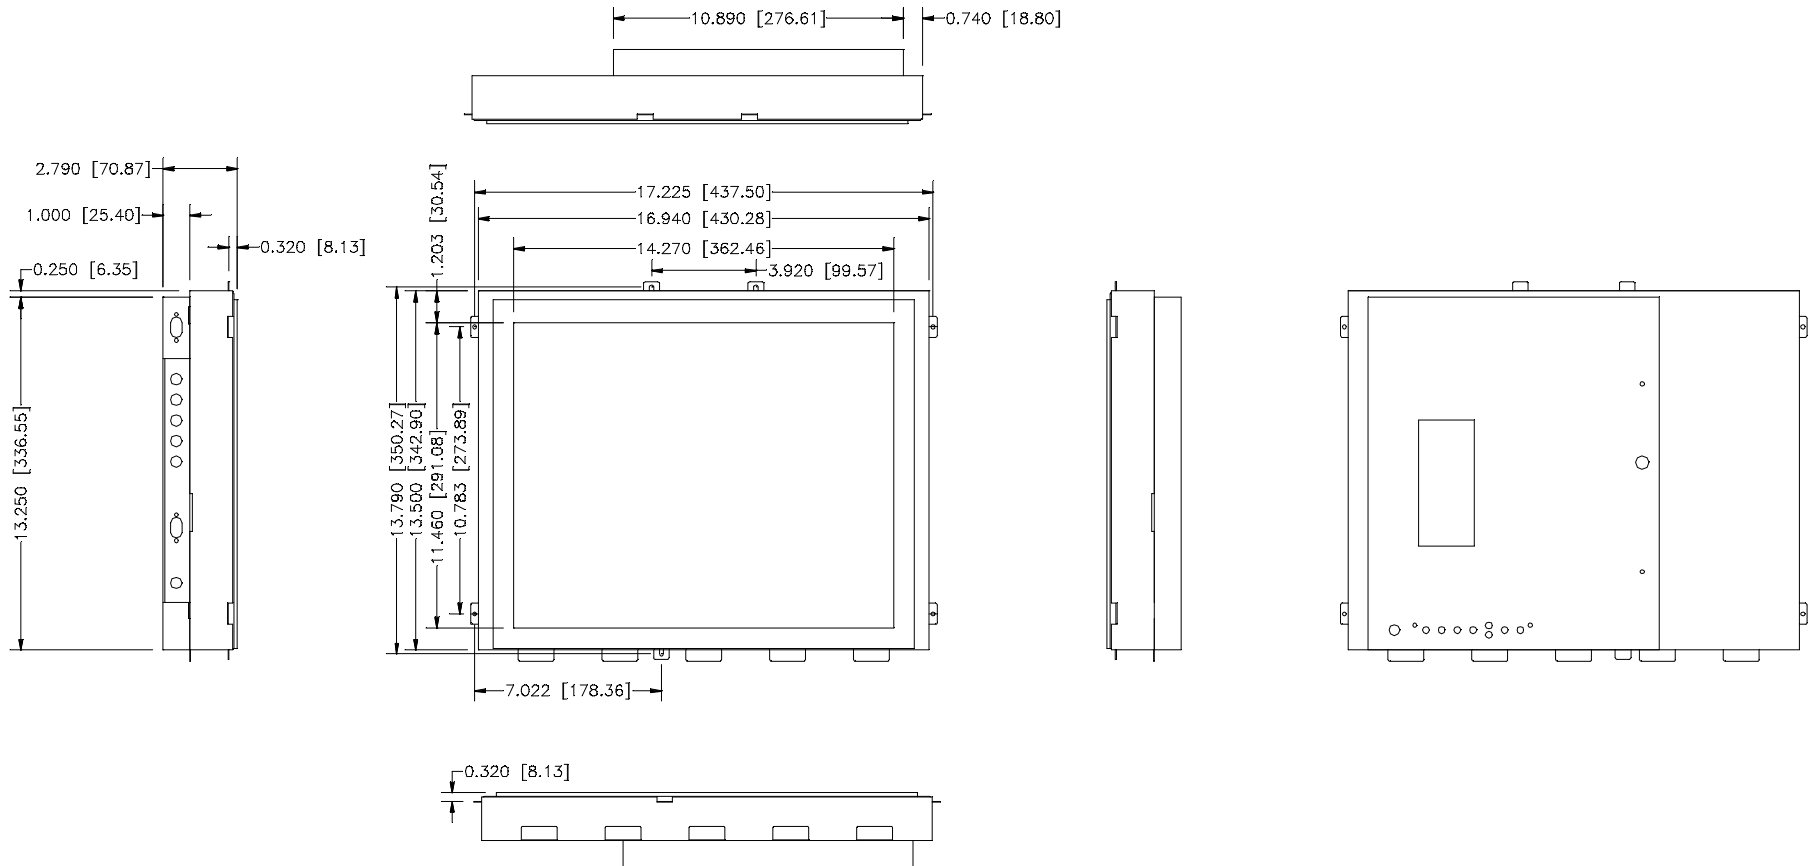

18" LCD CHASSIS MOUNT LCD MONITOR

USB COMPATIBLE (A) PART NUMBER TABULATION	
PIP NUMBER	PIP DESCRIPTION
097904-000	ET1888L-8SNA-1
203734-000	ET1888L-7SNA-1

DIMENSIONS ARE IN INCHES/MILLIMETERS
DRAWING NOT TO SCALE