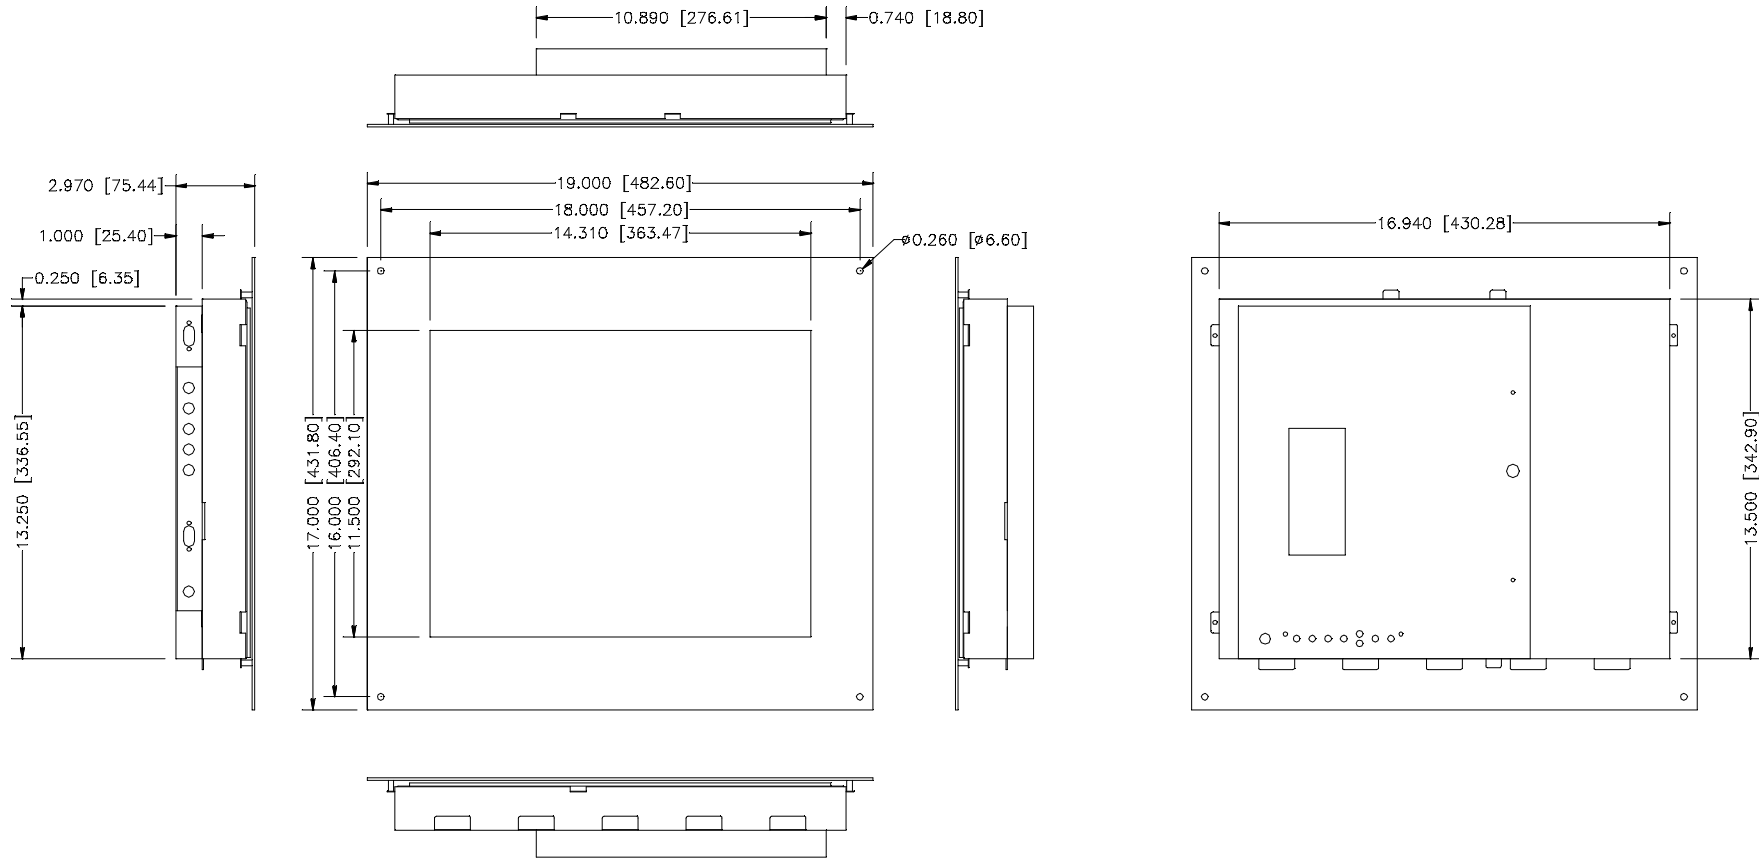

18" LCD PANEL MOUNT LCD MONITOR

USB COMPATIBLE (A)  
PART NUMBER TABULATION

PIP NUMBER	PIP DESCRIPTION
730298-000	ET1866L-8SNA-1
443914-000	ET1866L-7SNA-1

DIMENSIONS ARE IN INCHES/MILLIMETERS  
DRAWING NOT TO SCALE