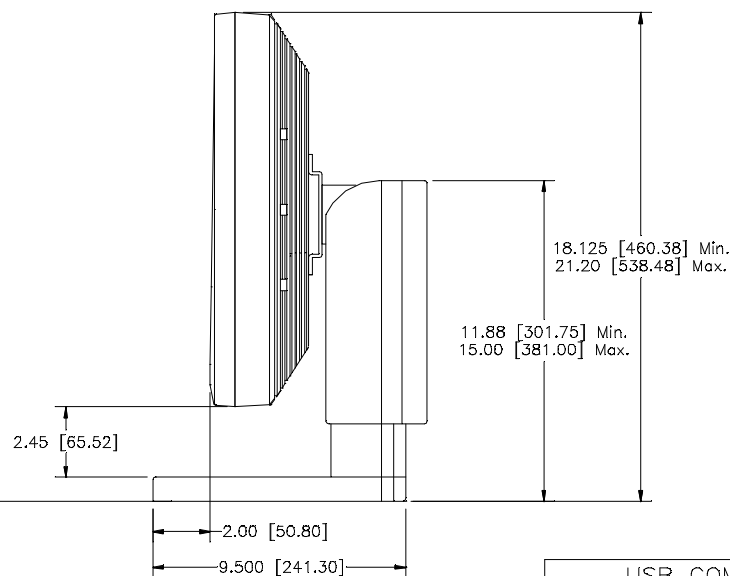

18" LCD DESKTOP MONITOR

USB COMPATIBLE (A)
PART NUMBER TABULATION

PIP NUMBER	PIP DESCRIPTION
005061-000	ET1825L-8SWA-1
116458-000	ET1825L-7SWA-1

DIMENSIONS ARE IN INCHES/MILLIMETERS
DRAWING NOT TO SCALE