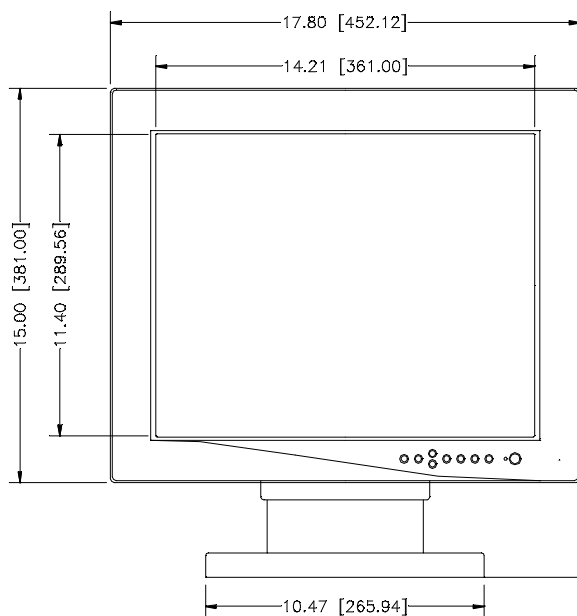

18" LCD DESKTOP MONITOR

USB COMPATIBLE (A)
PART NUMBER TABULATION

PIP NUMBER	PIP DESCRIPTION
005061-000	ET1825L-8SWA-1
116458-000	ET1825L-7SWA-1

DIMENSIONS ARE IN INCHES/MILLIMETERS
DRAWING NOT TO SCALE