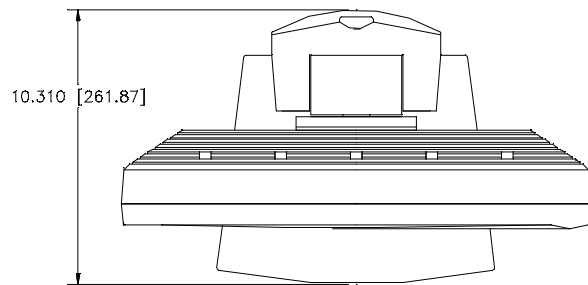

18" LCD DESKTOP MONITOR

USB COMPATIBLE (A)
PART NUMBER TABULATION

PIP NUMBER	PIP DESCRIPTION
005061-000	ET1825L-8SWA-1
116458-000	ET1825L-7SWA-1

DIMENSIONS ARE IN INCHES/MILLIMETERS
DRAWING NOT TO SCALE