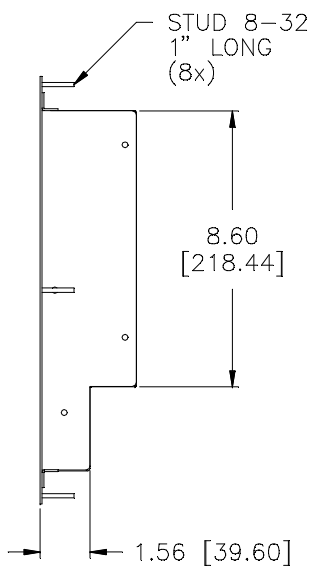

15" LCD PANEL MOUNT LCD KIOSK MONITOR

USB COMPATIBLE (A)
PART NUMBER TABULATION

PIP NUMBER	PIP DESCRIPTION
577503-000	ETL150P-6PWA-1
414205-000	ETL150P-7PWA-1
707915-000	ETL150P-8PWA-1

DIMENSIONS ARE IN INCHES/MILLIMETERS
DRAWING NOT TO SCALE