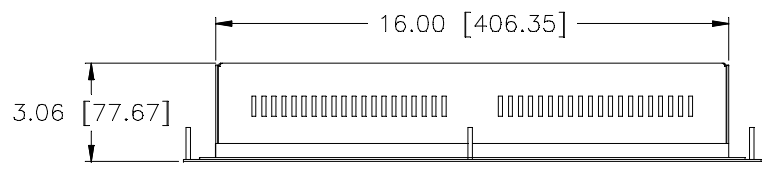

15" LCD PANEL MOUNT LCD KIOSK MONITOR

USB COMPATIBLE (A)
PART NUMBER TABULATION

PIP NUMBER	PIP DESCRIPTION
577503-000	ETL150P-6PWA-1
414205-000	ETL150P-7PWA-1
707915-000	ETL150P-8PWA-1

DIMENSIONS ARE IN INCHES/MILLIMETERS
DRAWING NOT TO SCALE