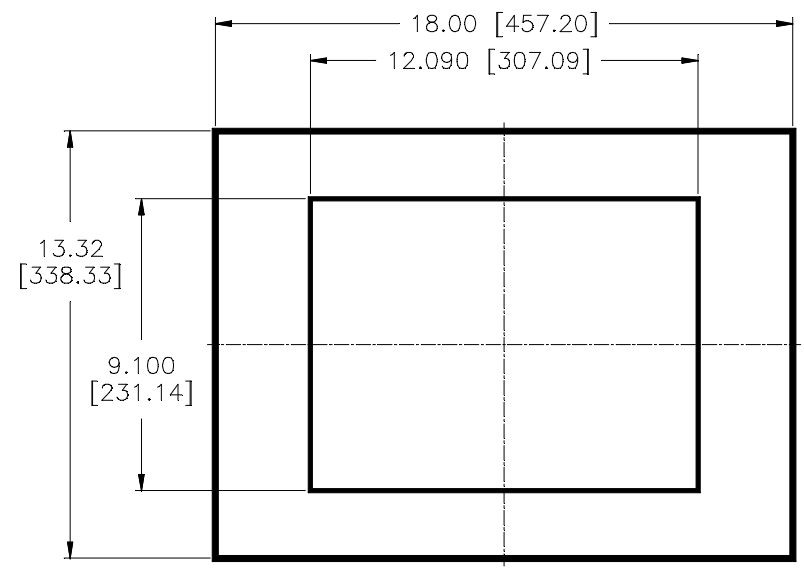

15" LCD PANEL MOUNT LCD KIOSK MONITOR

USB COMPATIBLE (A)
PART NUMBER TABULATION

PIP NUMBER	PIP DESCRIPTION
577503-000	ETL150P-6PWA-1
414205-000	ETL150P-7PWA-1
707915-000	ETL150P-8PWA-1

DIMENSIONS ARE IN INCHES/MILLIMETERS
DRAWING NOT TO SCALE