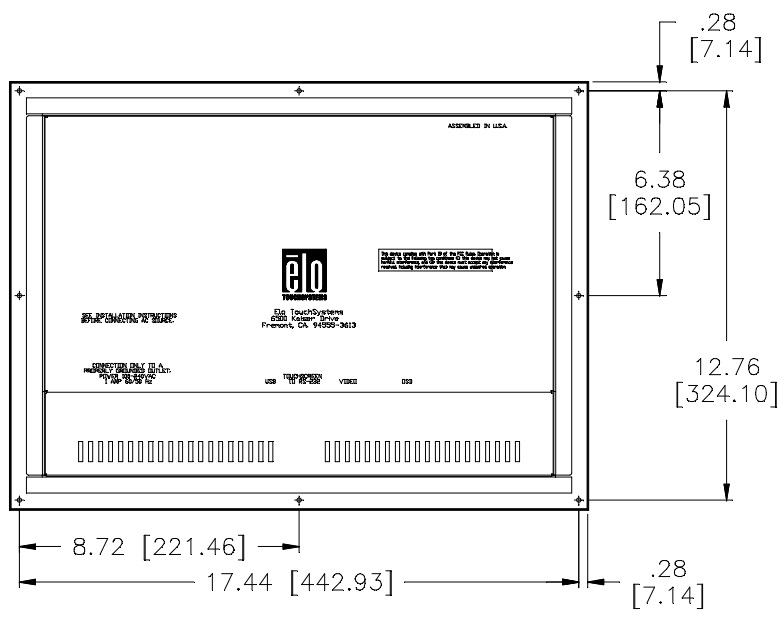

15" LCD PANEL MOUNT LCD KIOSK MONITOR

USB COMPATIBLE (A)
PART NUMBER TABULATION

PIP NUMBER	PIP DESCRIPTION
577503-000	ETL150P-6PWA-1
414205-000	ETL150P-7PWA-1
707915-000	ETL150P-8PWA-1

DIMENSIONS ARE IN INCHES/MILLIMETERS
DRAWING NOT TO SCALE