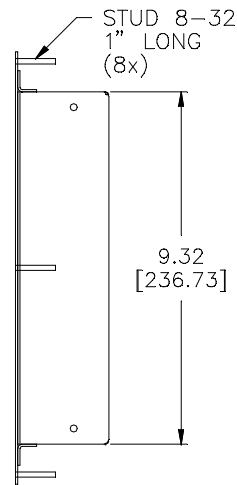

12" LCD PANEL MOUNT LCD KIOSK MONITOR

INTERNAL AND USB PART NUMBER TABULATION	
PIP NUMBER	PIP DESCRIPTION
577589-000	ETL121P-6PWA-1
947307-000	ETL121P-7PWA-1
734155-000	ETL121P-8PWA-1

DIMENSIONS ARE IN INCHES/MILLIMETERS  
DRAWING NOT TO SCALE