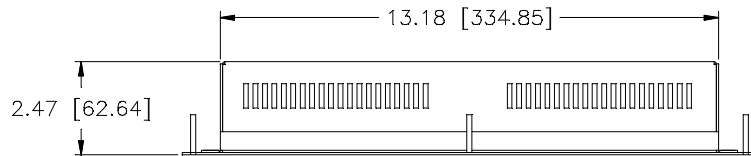

12" LCD PANEL MOUNT LCD KIOSK MONITOR

INTERNAL AND USB PART NUMBER TABULATION	
PIP NUMBER	PIP DESCRIPTION
577589-000	ETL121P-6PWA-1
947307-000	ETL121P-7PWA-1
734155-000	ETL121P-8PWA-1

DIMENSIONS ARE IN INCHES/MILLIMETERS  
DRAWING NOT TO SCALE