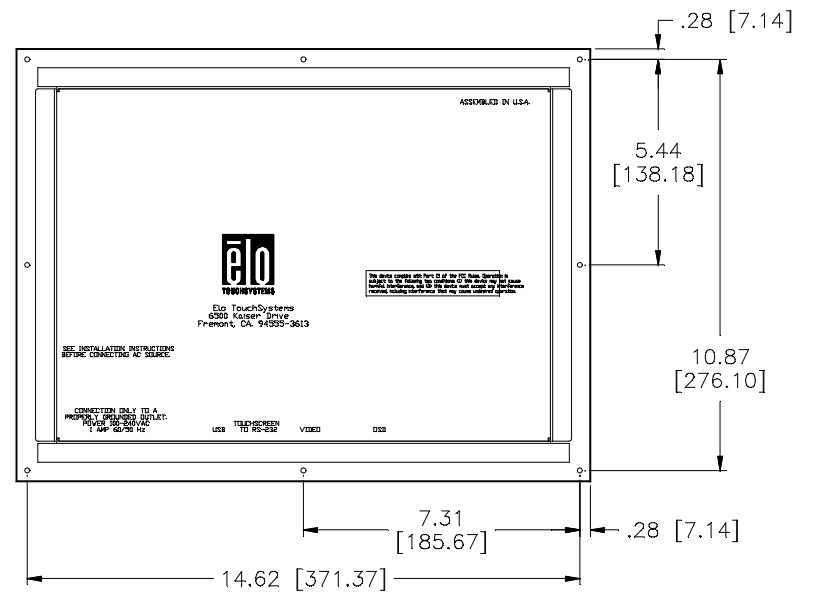

12" LCD PANEL MOUNT LCD KIOSK MONITOR

INTERNAL AND USB PART NUMBER TABULATION	
PIP NUMBER	PIP DESCRIPTION
577589-000	ETL121P-6PWA-1
947307-000	ETL121P-7PWA-1
734155-000	ETL121P-8PWA-1

DIMENSIONS ARE IN INCHES/MILLIMETERS  
DRAWING NOT TO SCALE