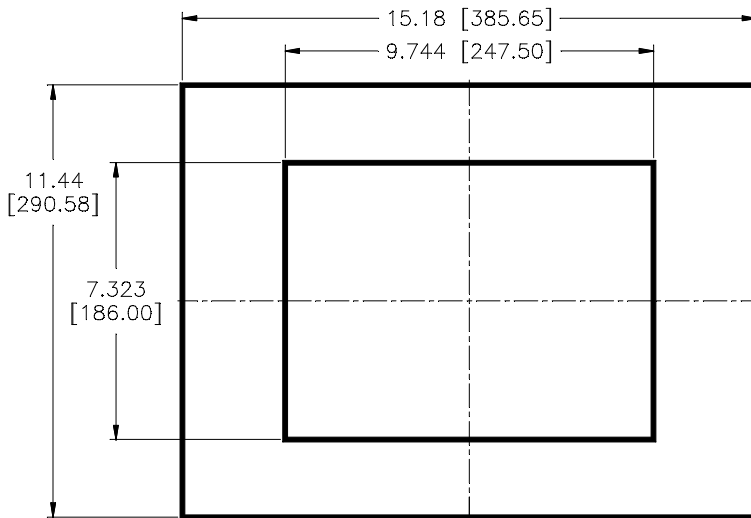

12" LCD PANEL MOUNT LCD KIOSK MONITOR

INTERNAL AND USB PART NUMBER TABULATION	
PIP NUMBER	PIP DESCRIPTION
577589-000	ETL121P-6PWA-1
947307-000	ETL121P-7PWA-1
734155-000	ETL121P-8PWA-1

DIMENSIONS ARE IN INCHES/MILLIMETERS  
DRAWING NOT TO SCALE