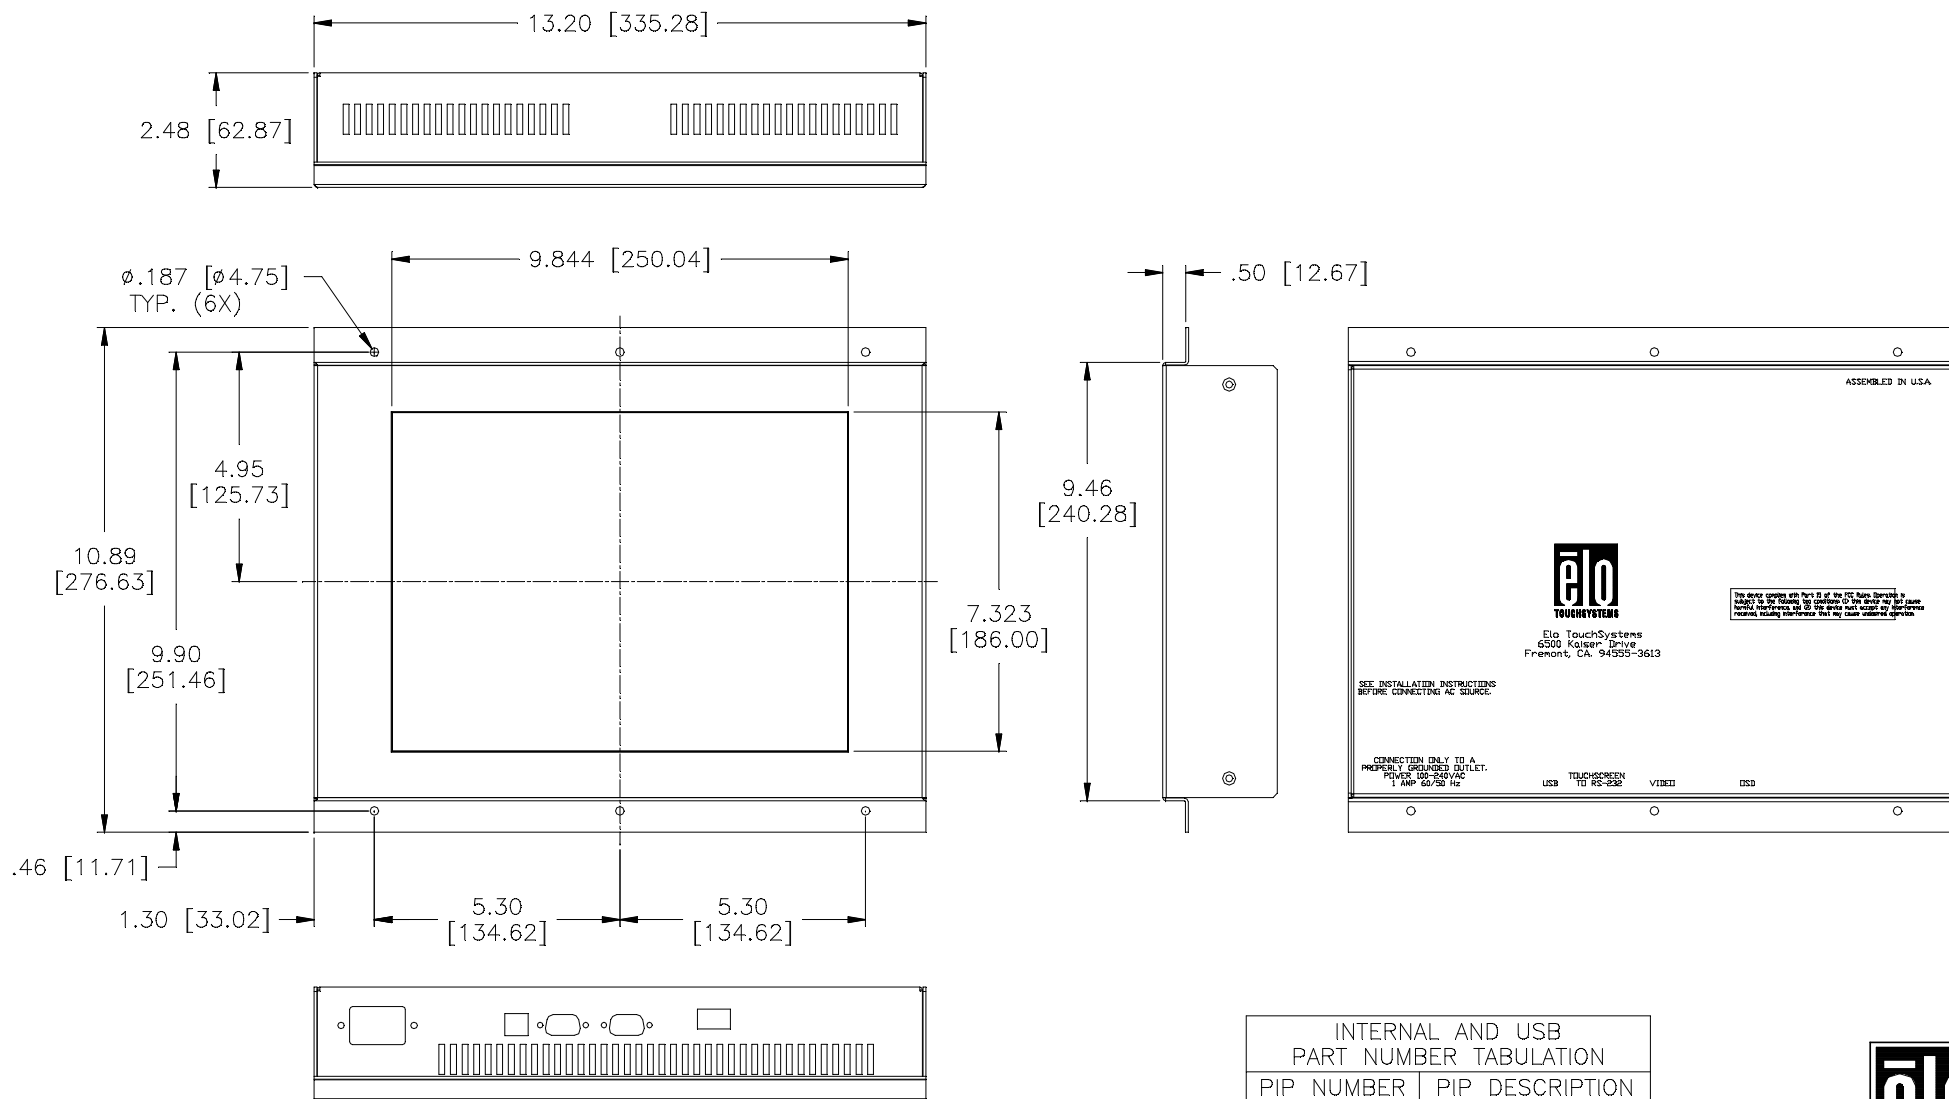

12.1" LCD KIOSK MONITOR

DIMENSIONS ARE IN INCHES/MILLIMETERS  
DRAWING NOT TO SCALE

INTERNAL AND USB PART NUMBER TABULATION	
PIP NUMBER	PIP DESCRIPTION
094613-000	ETL121K-6PWA-1
242735-000	ETL121K-7PWA-1
207319-000	ETL121K-8PWA-1