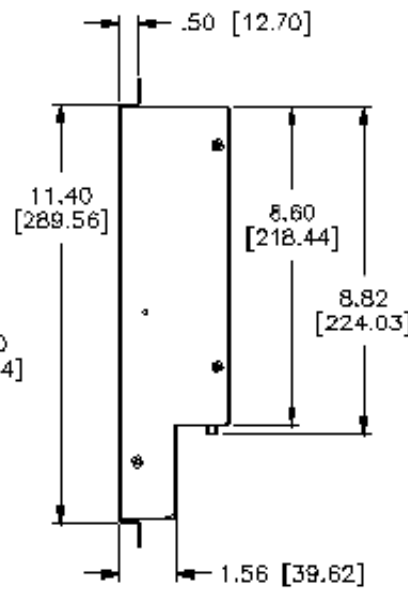

15" LCD KIOSK MONITOR

INTERNAL AND USB
PART NUMBER TABULATION

PIP NUMBER	PIP DESCRIPTION
611475-000	ETL150K-6PWA-1
250075-000	ETL150K-7PWA-1
985283-000	ETL150K-8PWA-1

DIMENSIONS ARE IN INCHES/MILLIMETERS
DRAWING NOT TO SCALE