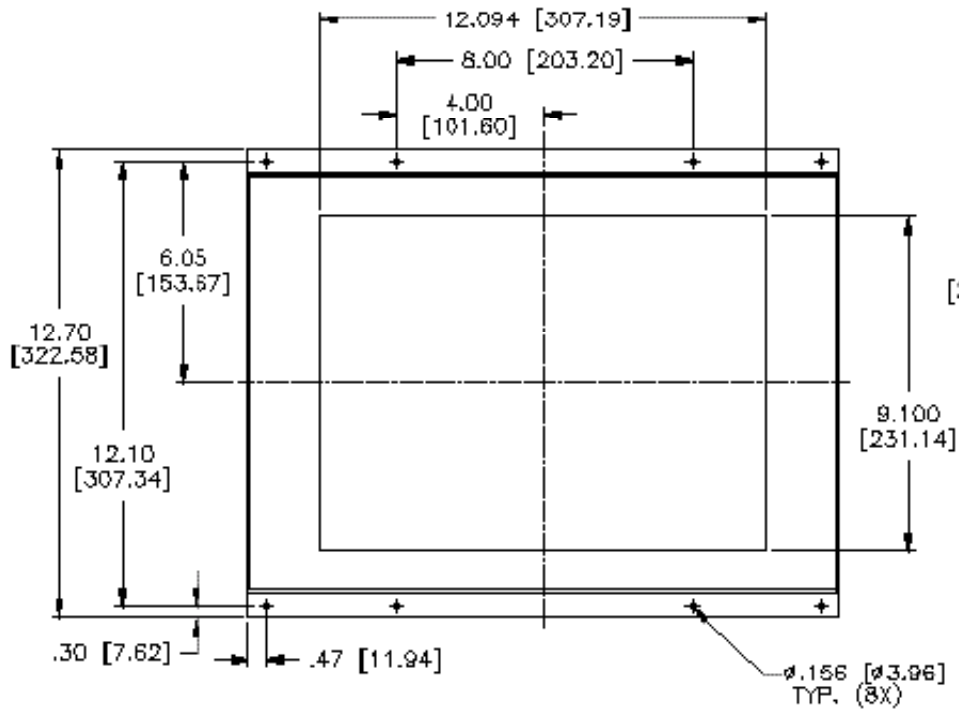

15" LCD KIOSK MONITOR

INTERNAL AND USB
PART NUMBER TABULATION

PIP NUMBER	PIP DESCRIPTION
611475-000	ETL150K-6PWA-1
250075-000	ETL150K-7PWA-1
985283-000	ETL150K-8PWA-1

DIMENSIONS ARE IN INCHES/MILLIMETERS
DRAWING NOT TO SCALE