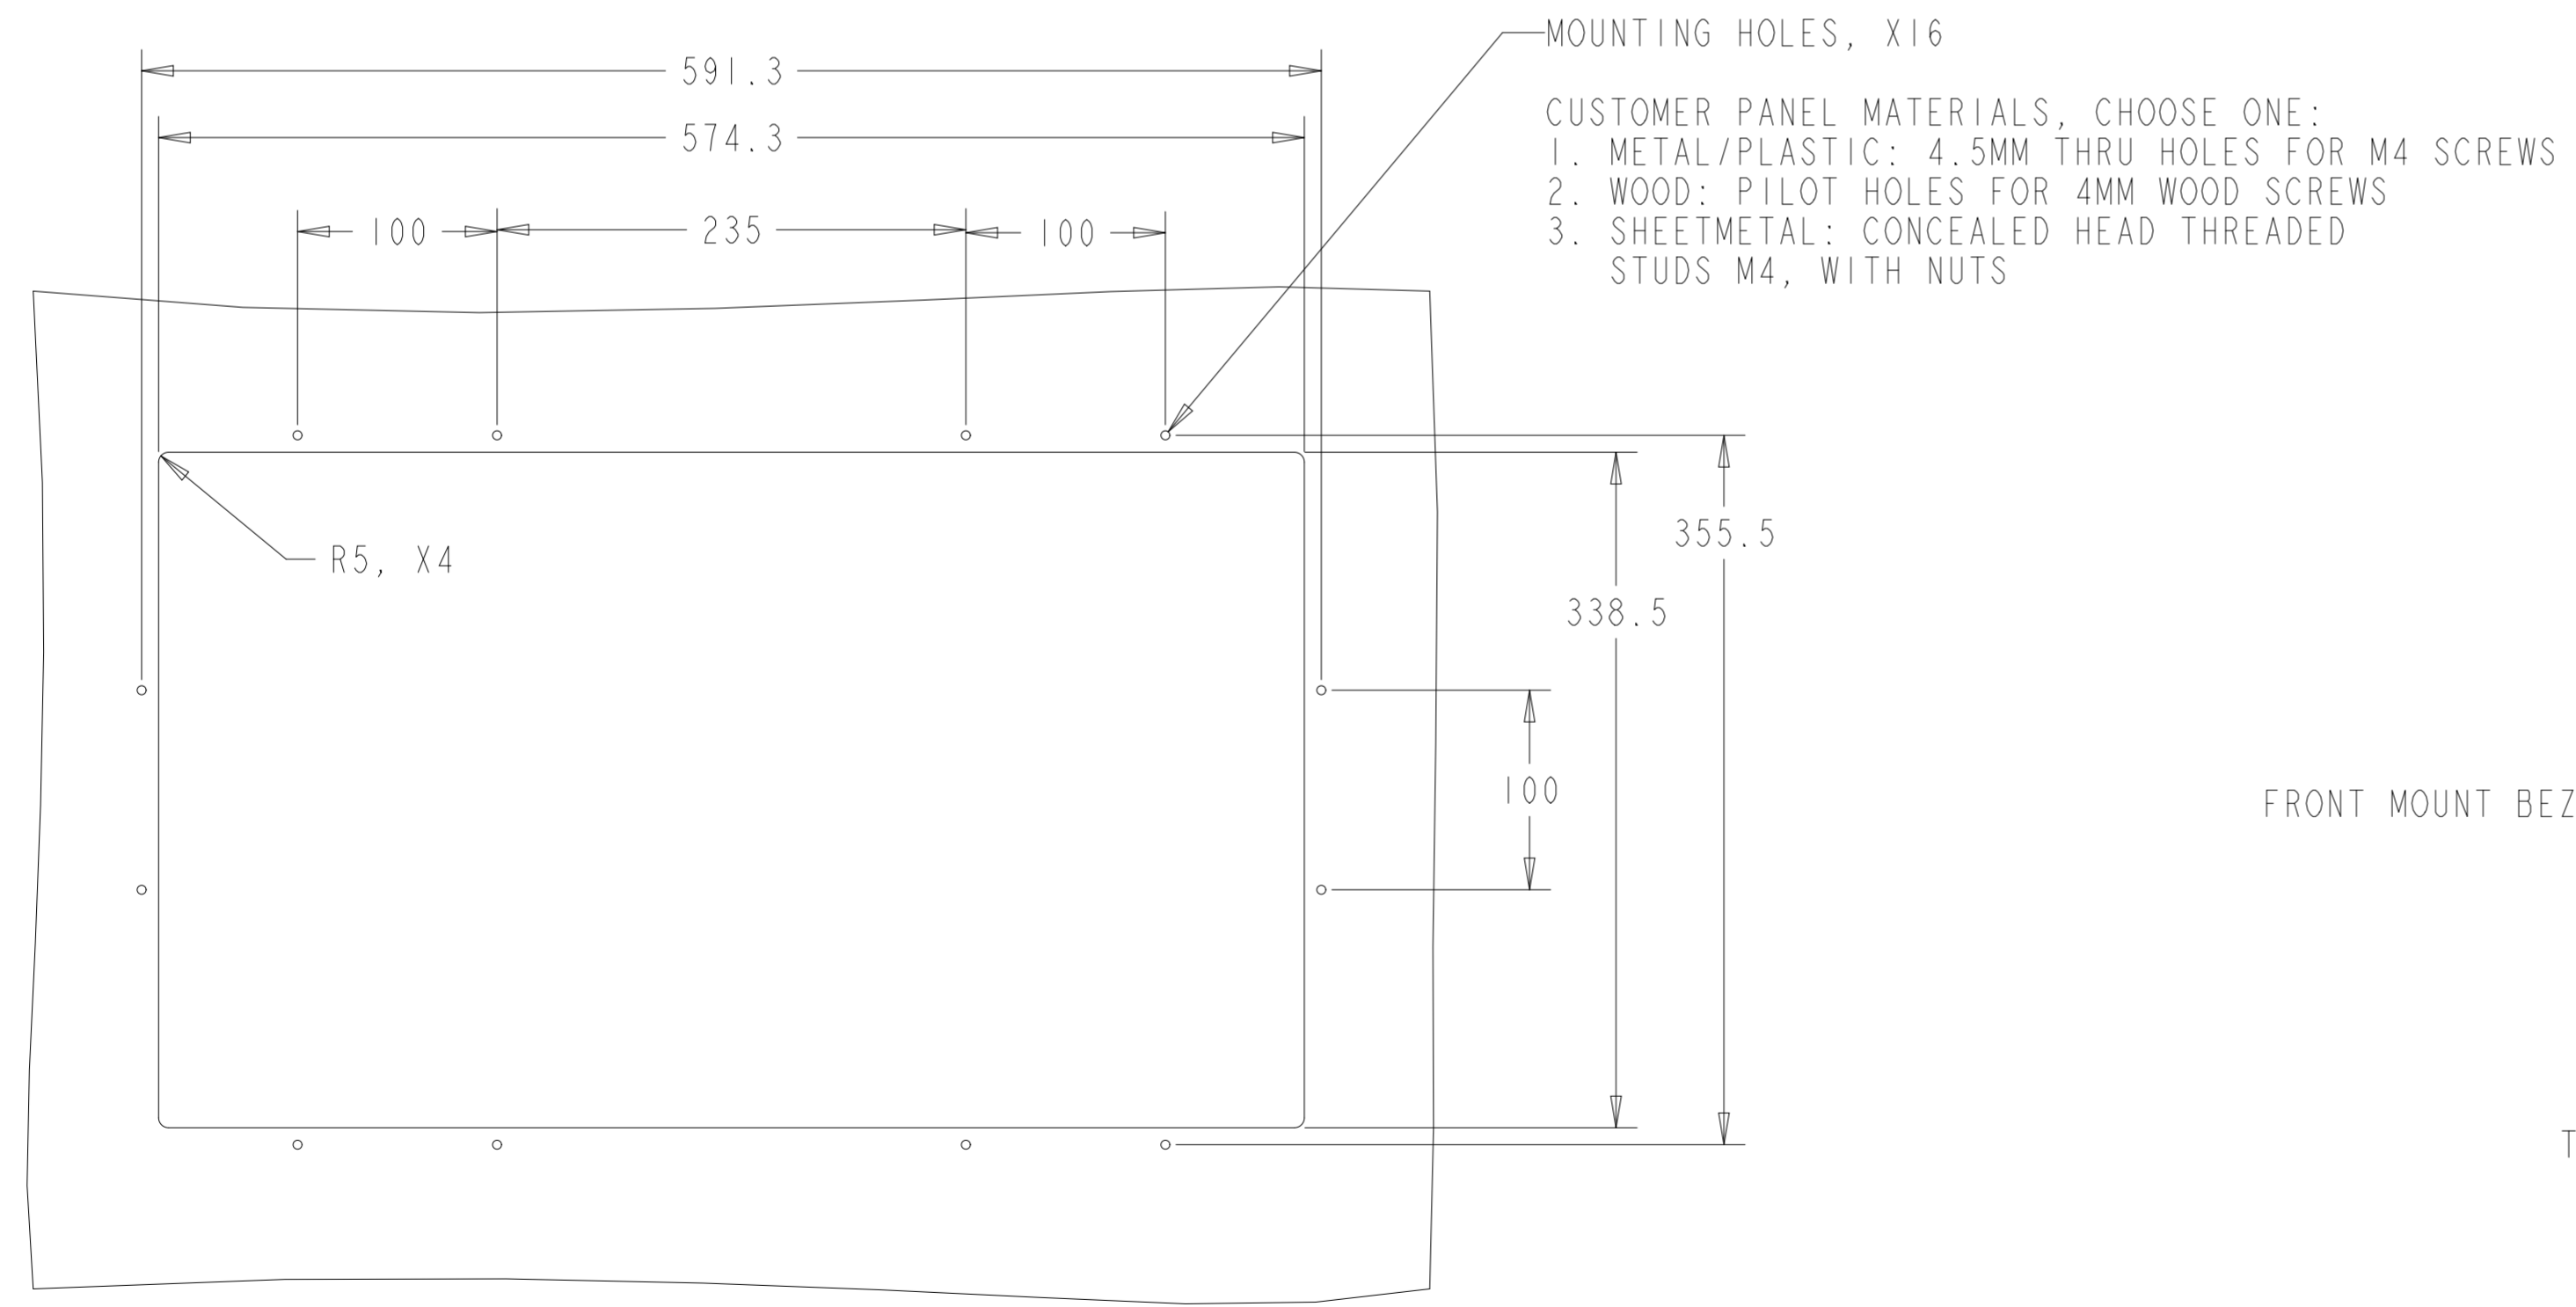

ZERO-BEZEL INTELLITOUCH MODEL

ZERO-BEZEL INTELLITOUCH MODEL

WITH FLUSH MOUNTING BRACKETS (6 SETS INCLUDED)
 REPLACEMENT BRACKET KIT P/N E000879 AVAILABLE SEPARATELY

DETAIL D
 SCALE 0.600