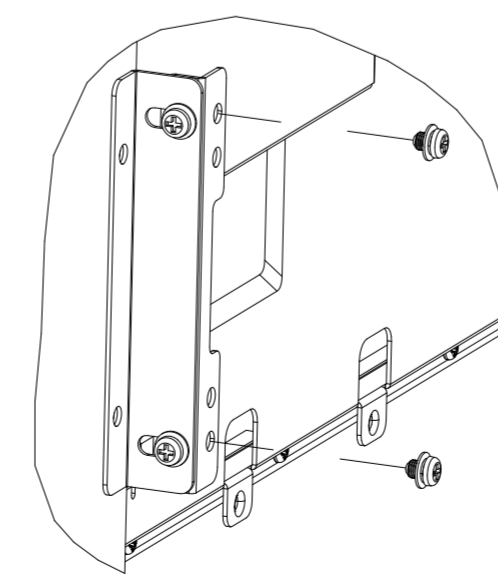

PROJECTED CAPACITIVE MODEL

PROJECTED CAPACITIVE MODEL

WITH FLUSH MOUNTING BRACKETS (6 SETS INCLUDED)
 REPLACEMENT BRACKET KIT P/N E000879 AVAILABLE SEPARATELY

SECTION KIOSK-KIOSK
 SCALE 2.000

DETAIL B
 SCALE 0.600

INTELLITOUCH, ACCUTOUCH, AND SECURETOUCH MODEL

INTELLITOUCH, ACCUTOUCH, AND SECURETOUCH MODEL

WITH SIDE MOUNTING BRACKETS (6 INCLUDED)
 REPLACEMENT BRACKET KIT P/N E000878 AVAILABLE SEPARATELY

OPTIONAL FRONT MOUNT BEZEL KIT - P/N E000880
 FOR INTELLITOUCH, ACCUTOUCH, AND SECURETOUCH MODEL ONLY
 ORDERED SEPARATELY, CUSTOMER ASSEMBLED

ZERO-BEZEL INTELLITOUCH MODEL

ZERO-BEZEL INTELLITOUCH MODEL

WITH FLUSH MOUNTING BRACKETS (6 SETS INCLUDED)
 REPLACEMENT BRACKET KIT P/N E000879 AVAILABLE SEPARATELY

DETAIL D
 SCALE 0.600