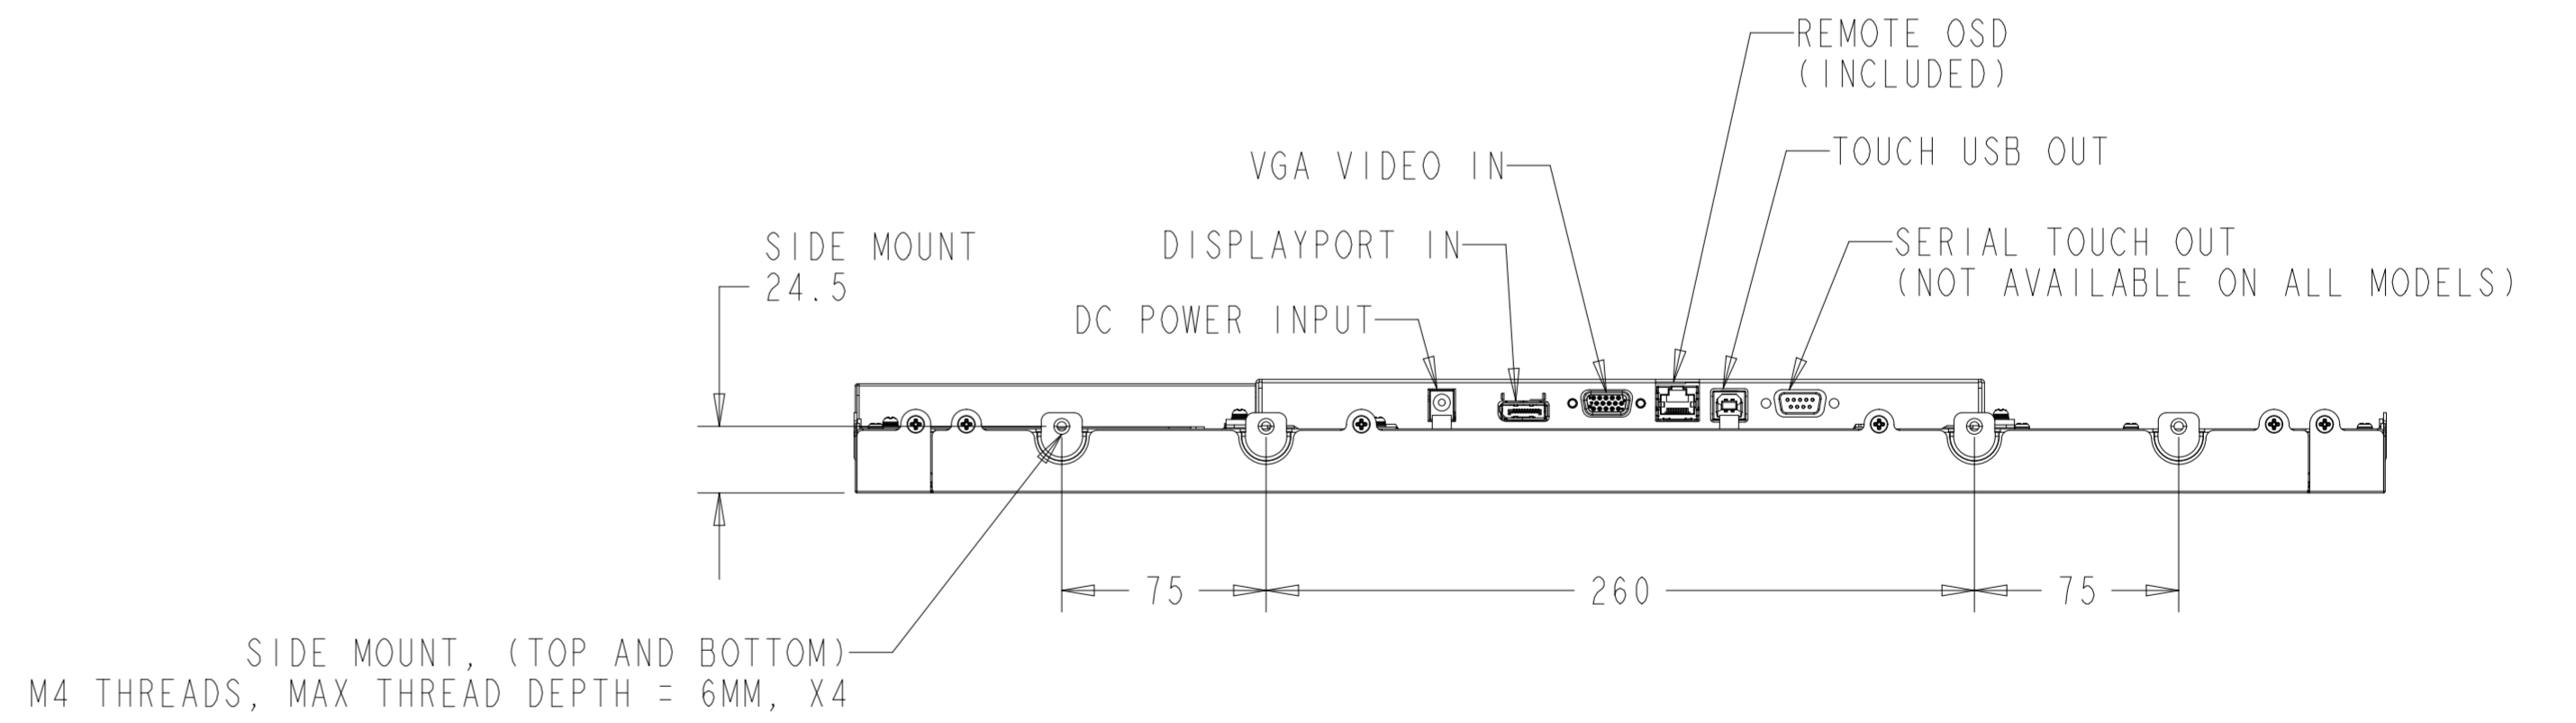

PROJECTED CAPACITIVE MODEL

PROJECTED CAPACITIVE MODEL

WITH FLUSH MOUNTING BRACKETS (6 SETS INCLUDED)
 REPLACEMENT BRACKET KIT P/N E000879 AVAILABLE SEPARATELY

SECTION KIOSK-KIOSK
 SCALE 2.000

DETAIL B
 SCALE 0.600

INTELLITOUCH, ACCUTOUCH, AND SECURETOUCH MODEL

INTELLITOUCH, ACCUTOUCH, AND SECURETOUCH MODEL

WITH SIDE MOUNTING BRACKETS (6 INCLUDED)
 REPLACEMENT BRACKET KIT P/N E000878 AVAILABLE SEPARATELY

OPTIONAL FRONT MOUNT BEZEL KIT - P/N E000880
 FOR INTELLITOUCH, ACCUTOUCH, AND SECURETOUCH MODEL ONLY
 ORDERED SEPARATELY, CUSTOMER ASSEMBLED

ZERO-BEZEL INTELLITOUCH MODEL

ZERO-BEZEL INTELLITOUCH MODEL

WITH FLUSH MOUNTING BRACKETS (6 SETS INCLUDED)
 REPLACEMENT BRACKET KIT P/N E000879 AVAILABLE SEPARATELY

DETAIL D
 SCALE 0.600