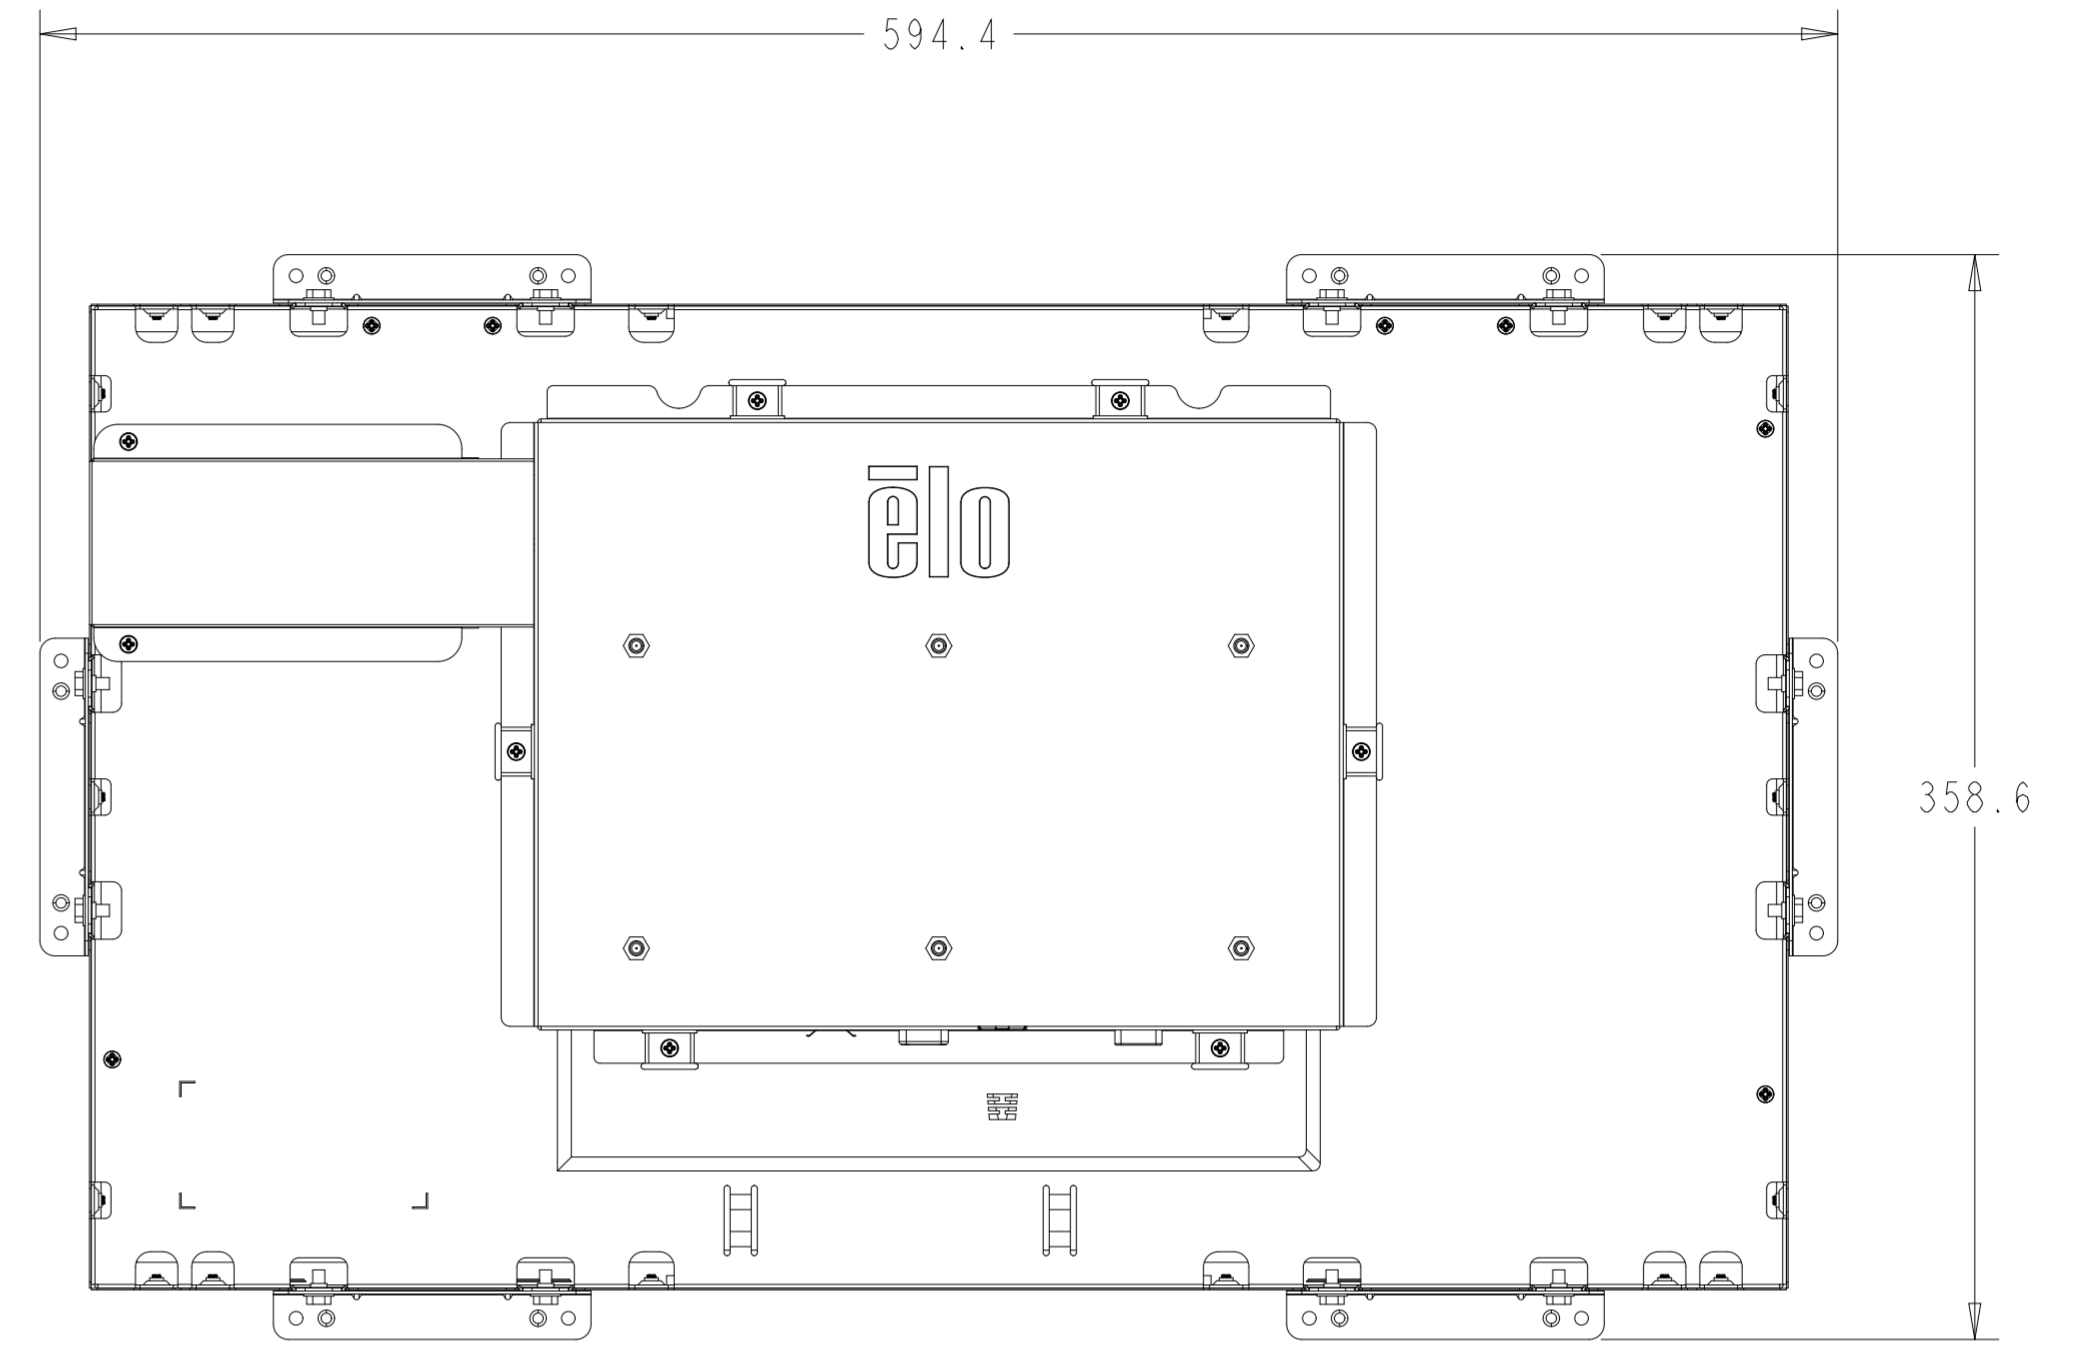

PROJECTED CAPACITIVE MODEL

PROJECTED CAPACITIVE MODEL

WITH FLUSH MOUNTING BRACKETS (6 SETS INCLUDED)
 REPLACEMENT BRACKET KIT P/N E000879 AVAILABLE SEPARATELY

SECTION KIOSK-KIOSK
 SCALE 2.000

DETAIL B
 SCALE 0.600

INTELLITOUCH, ACCUTOUCH, AND SECURETOUCH MODEL

INTELLITOUCH, ACCUTOUCH, AND SECURETOUCH MODEL

WITH SIDE MOUNTING BRACKETS (6 INCLUDED)
 REPLACEMENT BRACKET KIT P/N E000878 AVAILABLE SEPARATELY

OPTIONAL FRONT MOUNT BEZEL KIT - P/N E000880
 FOR INTELLITOUCH, ACCUTOUCH, AND SECURETOUCH MODEL ONLY
 ORDERED SEPARATELY, CUSTOMER ASSEMBLED

ZERO-BEZEL INTELLITOUCH MODEL

ZERO-BEZEL INTELLITOUCH MODEL

WITH FLUSH MOUNTING BRACKETS (6 SETS INCLUDED)
 REPLACEMENT BRACKET KIT P/N E000879 AVAILABLE SEPARATELY

DETAIL D
 SCALE 0.600