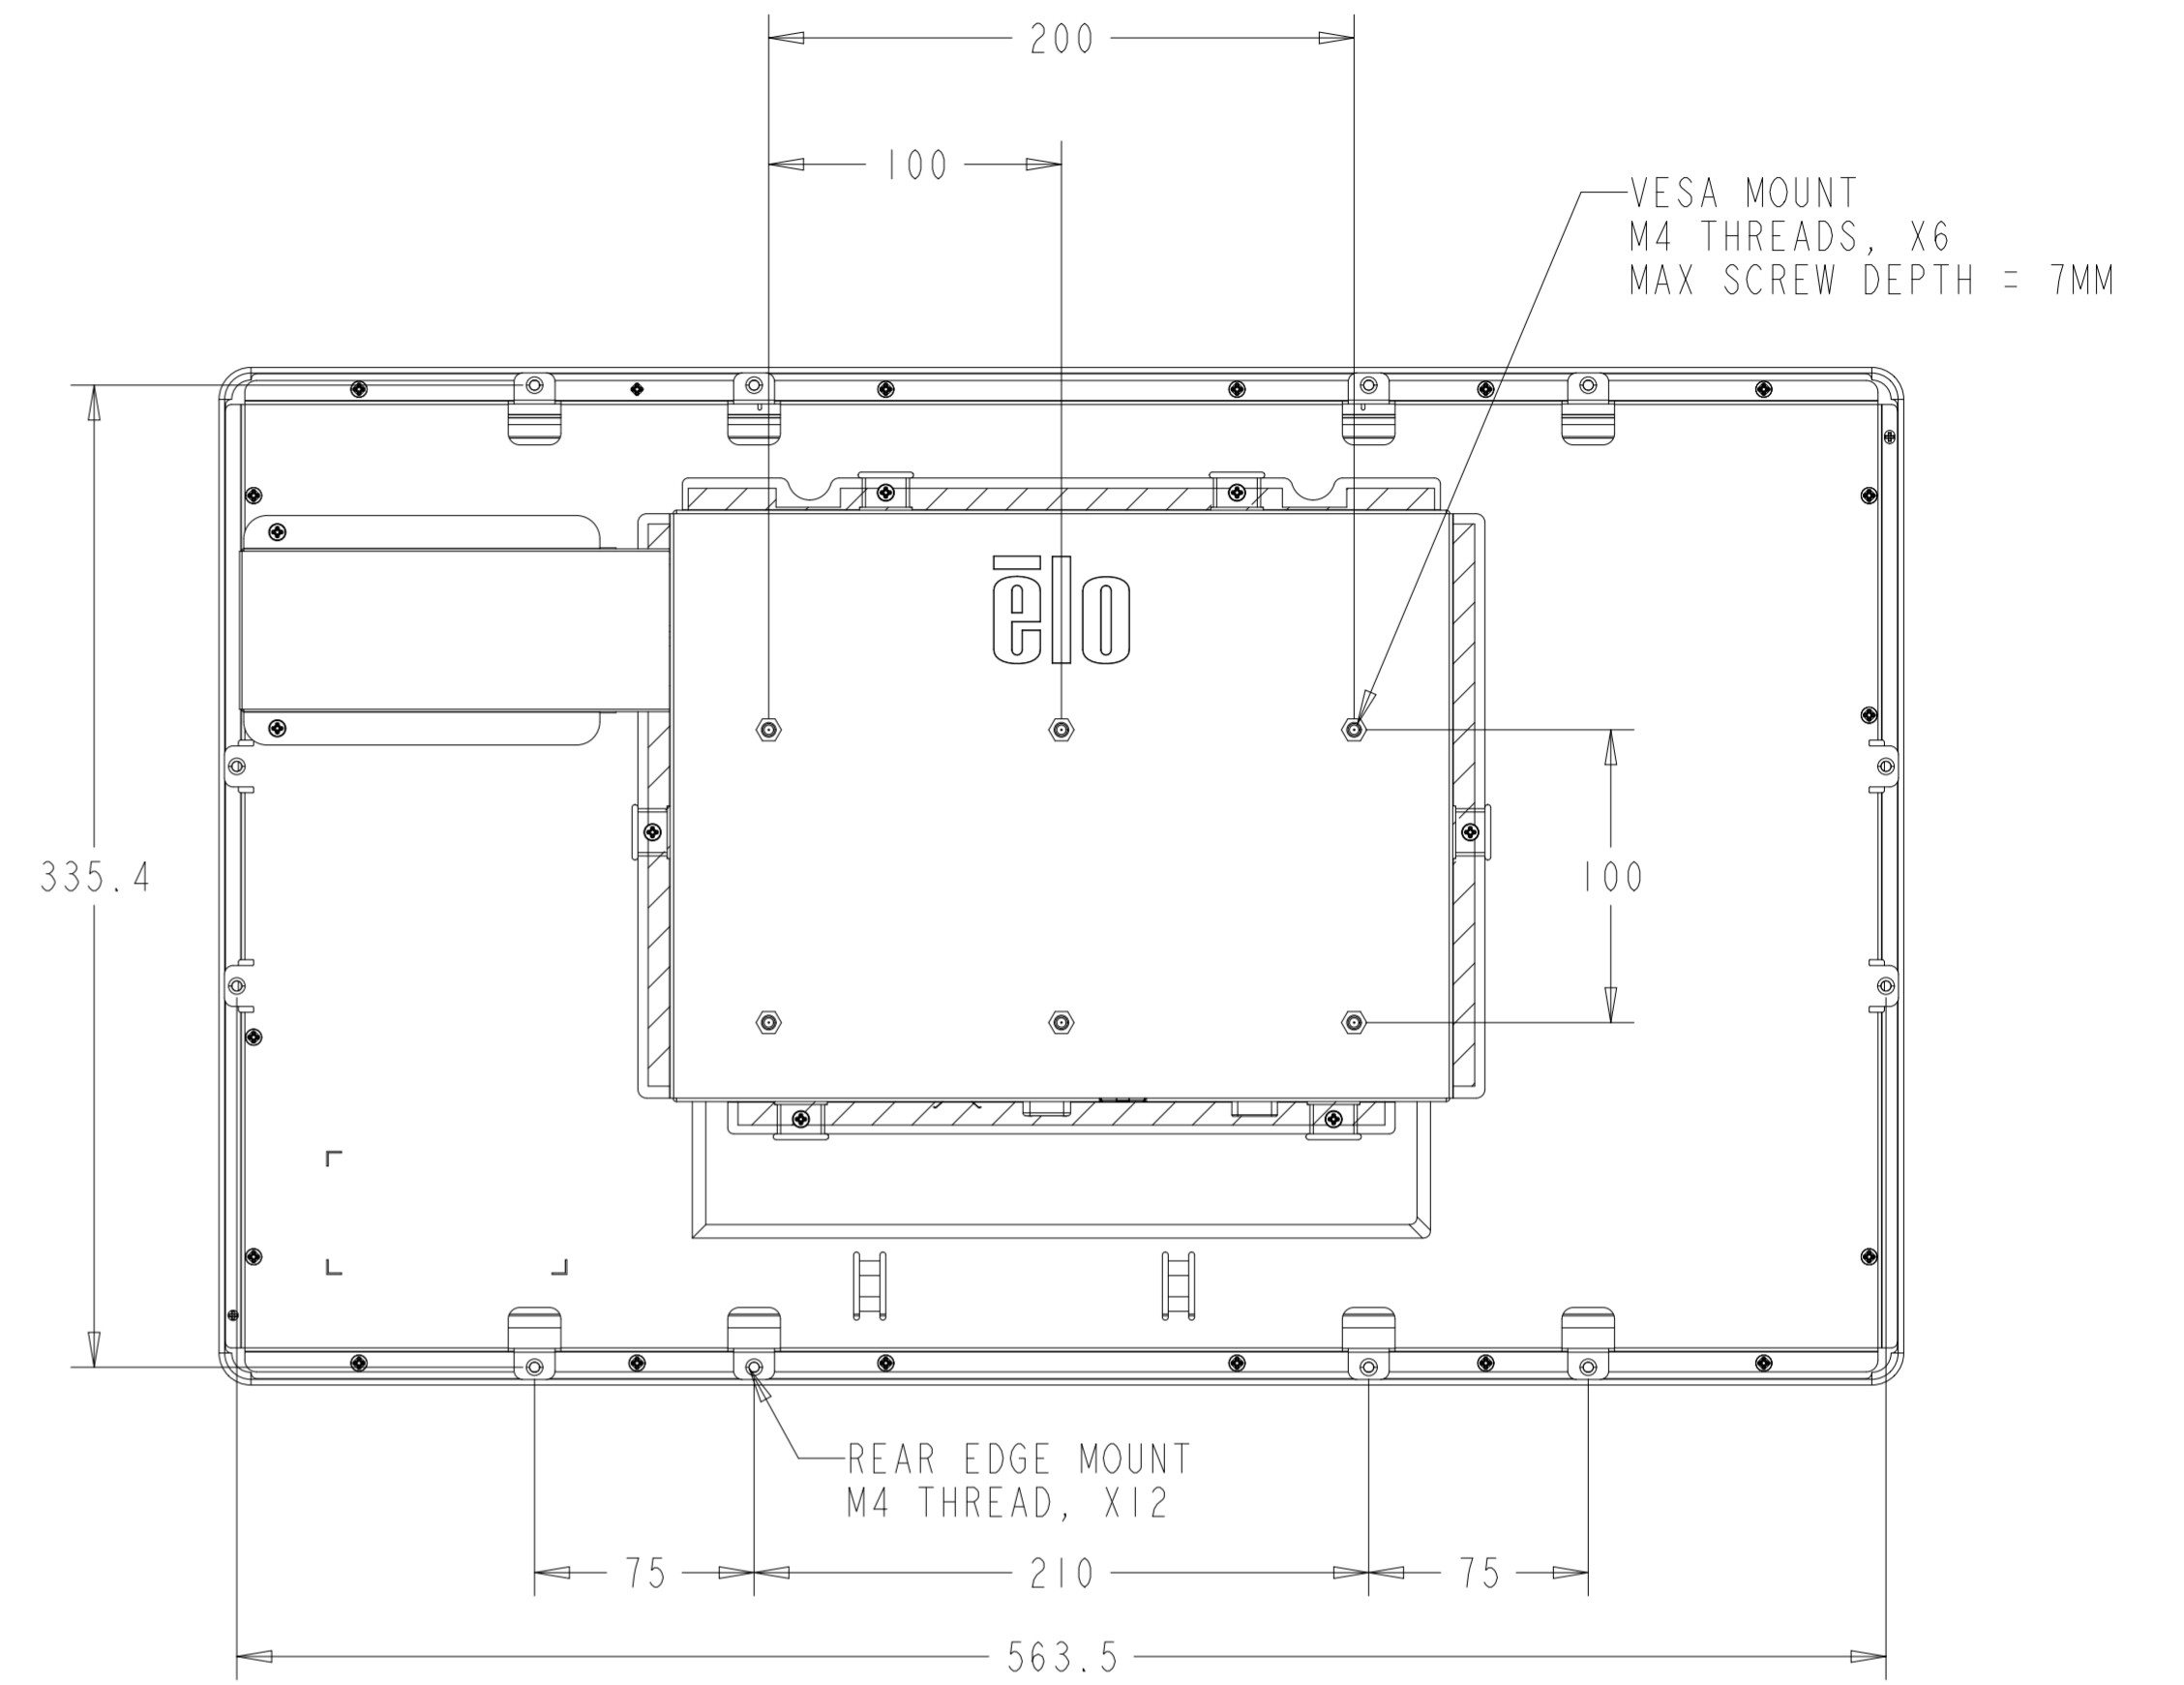

INTELLITOUCH, ACCUTOUCH, AND SECURETOUCH MODEL

INTELLITOUCH, ACCUTOUCH, AND SECURETOUCH MODEL

WITH SIDE MOUNTING BRACKETS (6 INCLUDED)
 REPLACEMENT BRACKET KIT P/N E000878 AVAILABLE SEPARATELY

OPTIONAL FRONT MOUNT BEZEL KIT - P/N E000880
 FOR INTELLITOUCH, ACCUTOUCH, AND SECURETOUCH MODEL ONLY
 ORDERED SEPARATELY, CUSTOMER ASSEMBLED

ZERO-BEZEL INTELLITOUCH MODEL

ZERO-BEZEL INTELLITOUCH MODEL

WITH FLUSH MOUNTING BRACKETS (6 SETS INCLUDED)
 REPLACEMENT BRACKET KIT P/N E000879 AVAILABLE SEPARATELY

DETAIL D
 SCALE 0.600