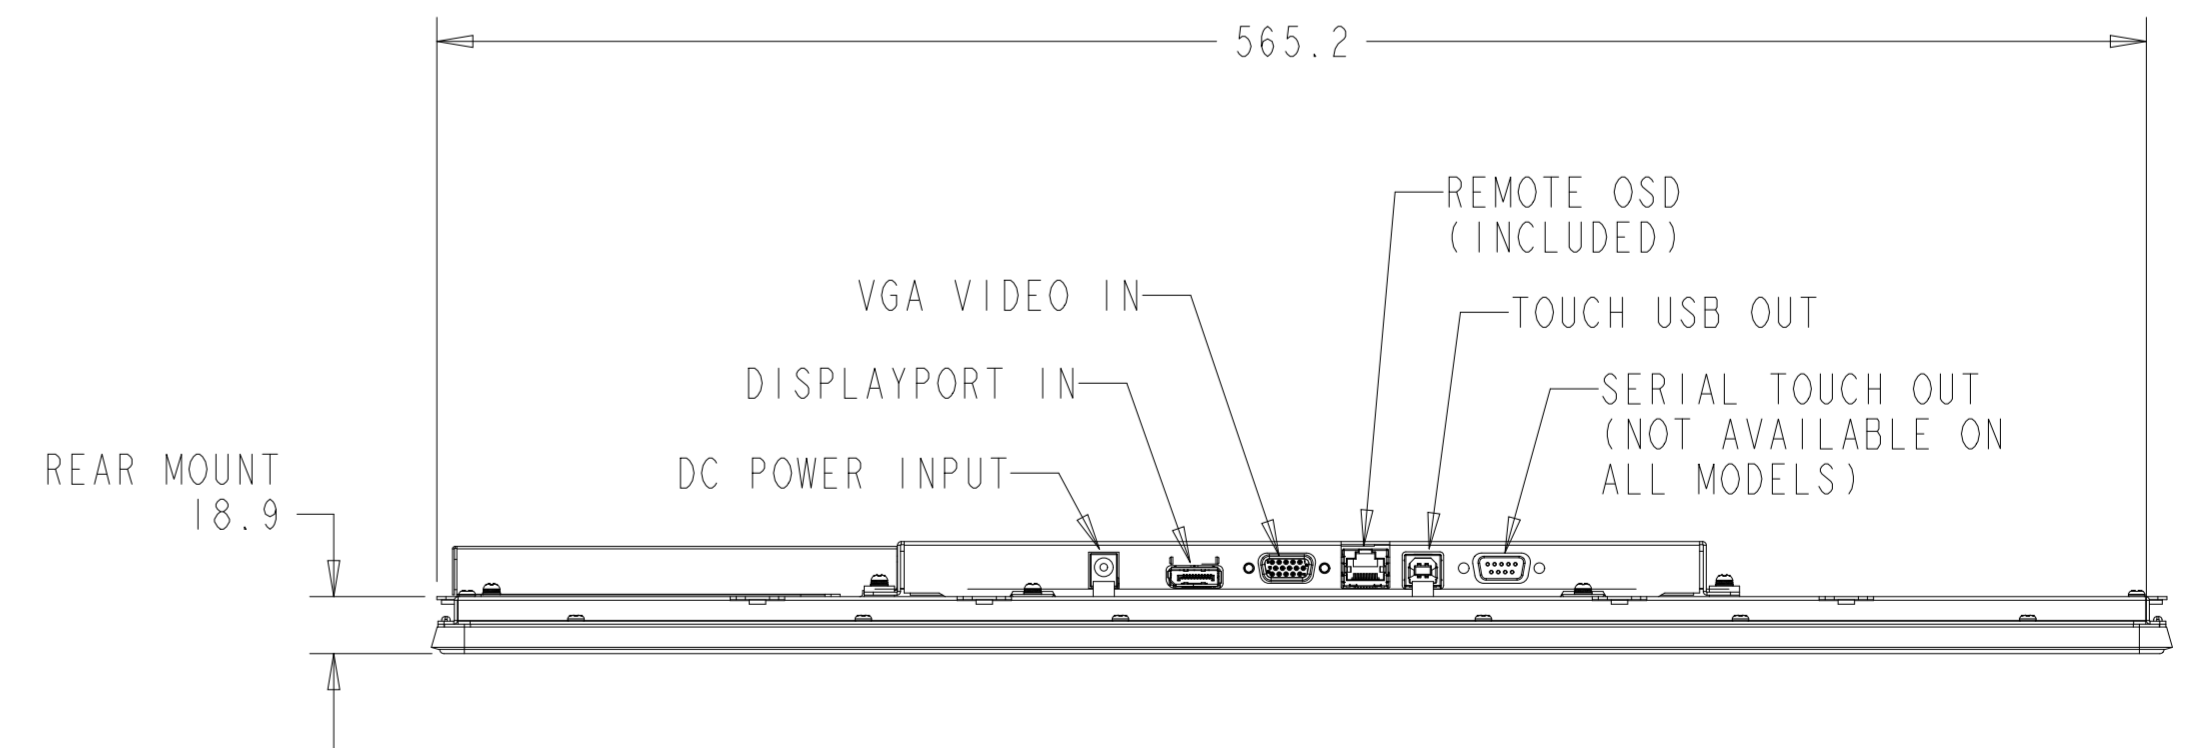

INTELLITOUCH, ACCUTOUCH, AND SECURETOUCH MODEL

INTELLITOUCH, ACCUTOUCH, AND SECURETOUCH MODEL

WITH SIDE MOUNTING BRACKETS (6 INCLUDED)
 REPLACEMENT BRACKET KIT P/N E000878 AVAILABLE SEPARATELY

OPTIONAL FRONT MOUNT BEZEL KIT - P/N E000880
 FOR INTELLITOUCH, ACCUTOUCH, AND SECURETOUCH MODEL ONLY
 ORDERED SEPARATELY, CUSTOMER ASSEMBLED

ZERO-BEZEL INTELLITOUCH MODEL

ZERO-BEZEL INTELLITOUCH MODEL

WITH FLUSH MOUNTING BRACKETS (6 SETS INCLUDED)
 REPLACEMENT BRACKET KIT P/N E000879 AVAILABLE SEPARATELY

DETAIL D
 SCALE 0.600