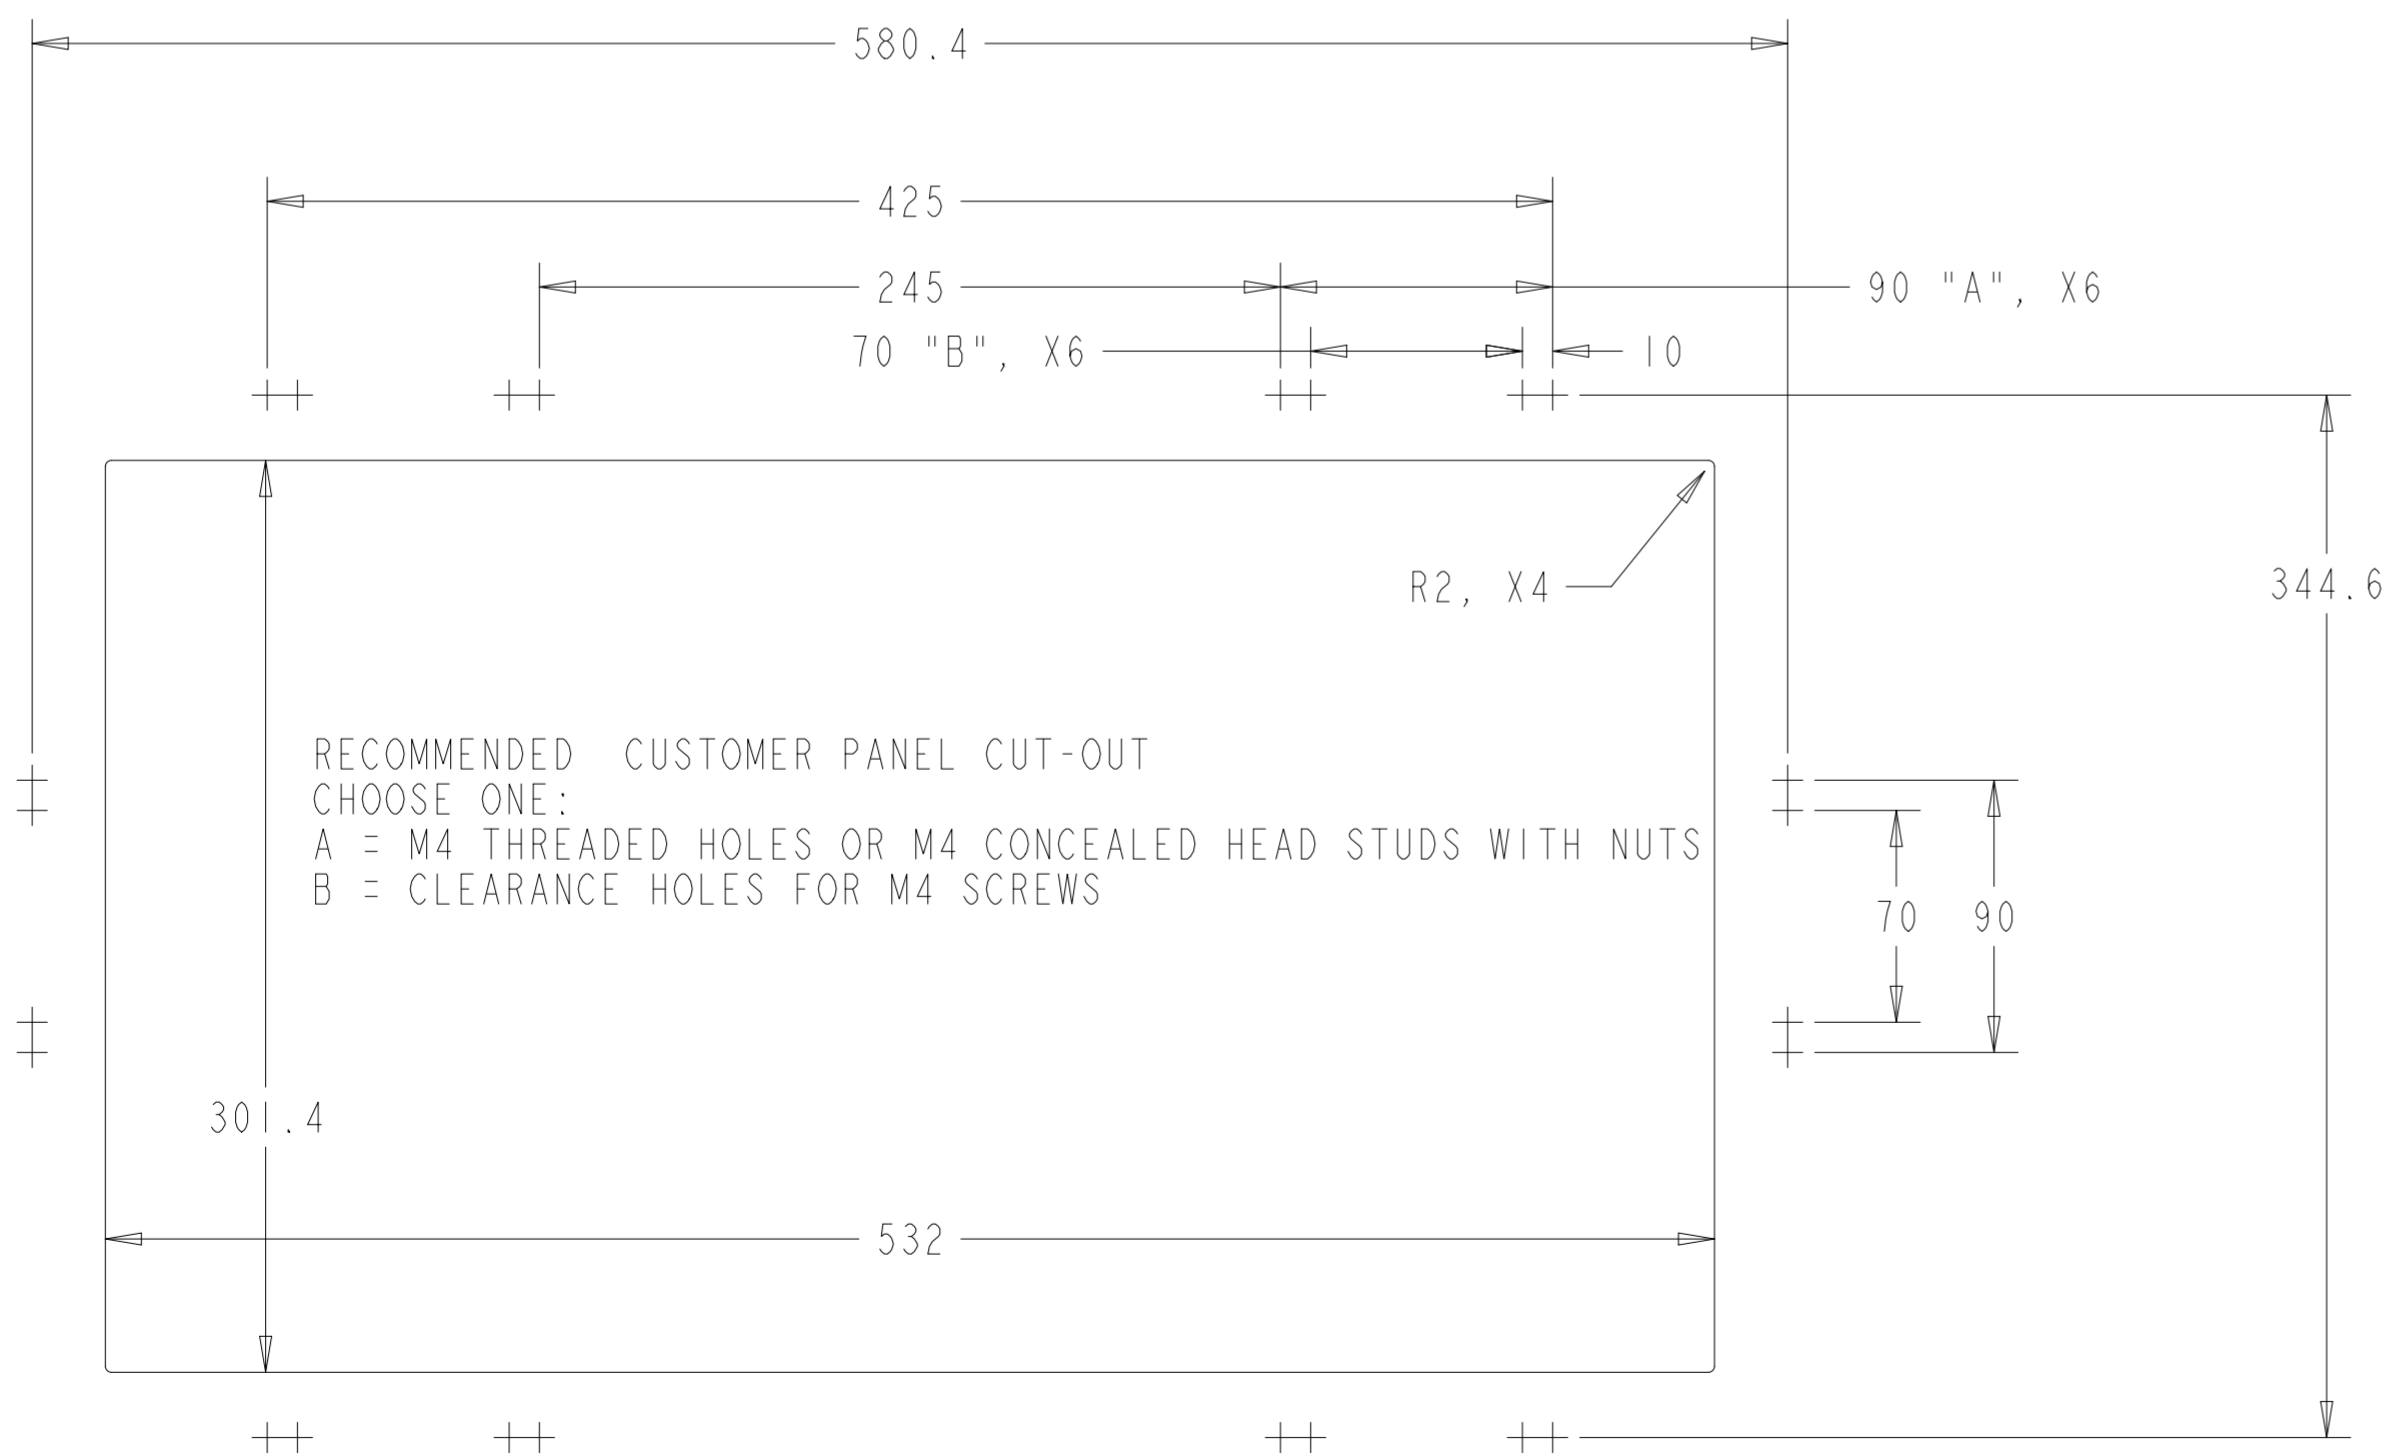

PROJECTED CAPACITIVE MODEL

PROJECTED CAPACITIVE MODEL

WITH FLUSH MOUNTING BRACKETS (6 SETS INCLUDED)
 REPLACEMENT BRACKET KIT P/N E000879 AVAILABLE SEPARATELY

SECTION KIOSK-KIOSK
 SCALE 2.000

DETAIL B
 SCALE 0.600

INTELLITOUCH, ACCUTOUCH, AND SECURETOUCH MODEL

INTELLITOUCH, ACCUTOUCH, AND SECURETOUCH MODEL

WITH SIDE MOUNTING BRACKETS (6 INCLUDED)
 REPLACEMENT BRACKET KIT P/N E000878 AVAILABLE SEPARATELY

OPTIONAL FRONT MOUNT BEZEL KIT - P/N E000880
 FOR INTELLITOUCH, ACCUTOUCH, AND SECURETOUCH MODEL ONLY
 ORDERED SEPARATELY, CUSTOMER ASSEMBLED

ZERO-BEZEL INTELLITOUCH MODEL

ZERO-BEZEL INTELLITOUCH MODEL

WITH FLUSH MOUNTING BRACKETS (6 SETS INCLUDED)
 REPLACEMENT BRACKET KIT P/N E000879 AVAILABLE SEPARATELY

DETAIL D
 SCALE 0.600