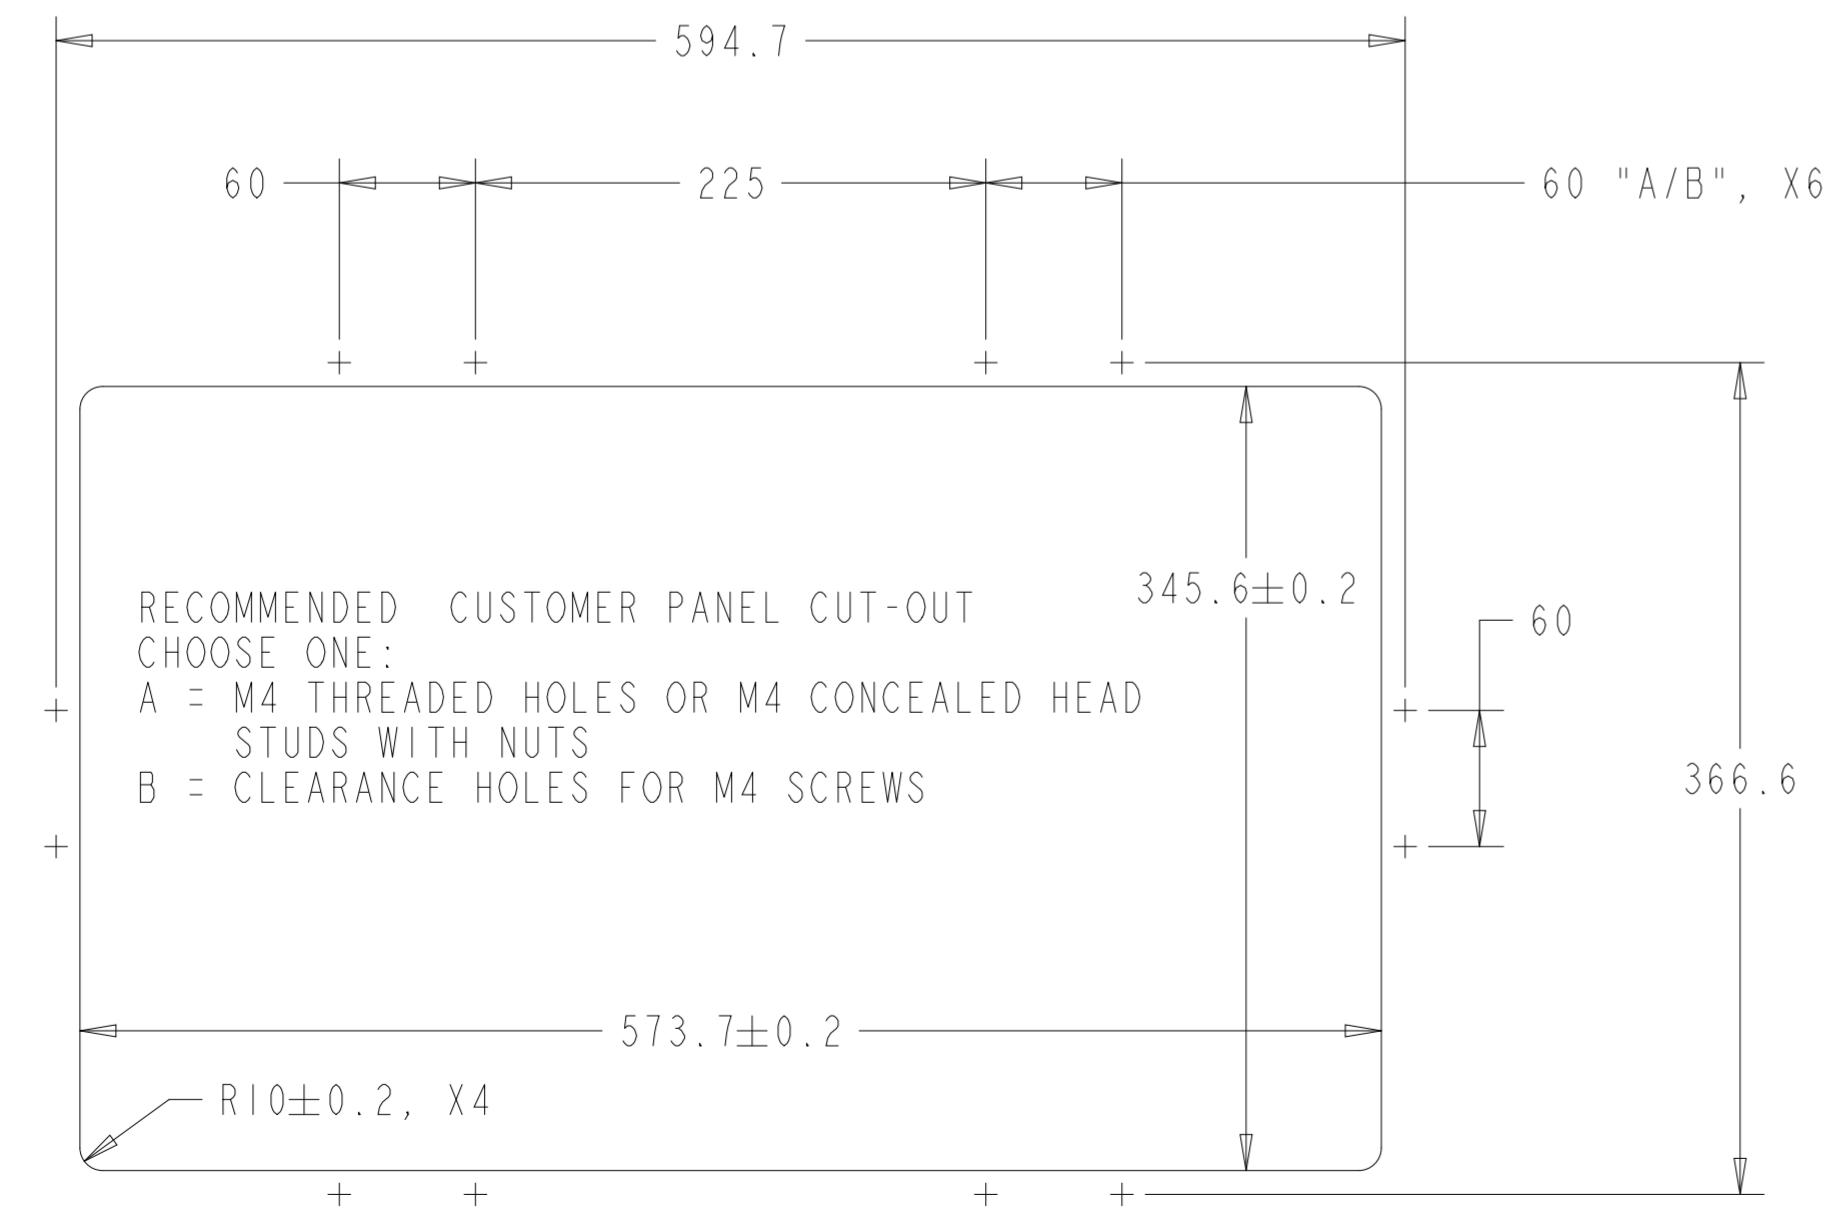

PROJECTED CAPACITIVE MODEL

PROJECTED CAPACITIVE MODEL

WITH FLUSH MOUNTING BRACKETS (6 SETS INCLUDED)
 REPLACEMENT BRACKET KIT P/N E000879 AVAILABLE SEPARATELY

SECTION KIOSK-KIOSK
 SCALE 2.000

DETAIL B
 SCALE 0.600

INTELLITOUCH, ACCUTOUCH, AND SECURETOUCH MODEL

INTELLITOUCH, ACCUTOUCH, AND SECURETOUCH MODEL

WITH SIDE MOUNTING BRACKETS (6 INCLUDED)
 REPLACEMENT BRACKET KIT P/N E000878 AVAILABLE SEPARATELY

OPTIONAL FRONT MOUNT BEZEL KIT - P/N E000880
 FOR INTELLITOUCH, ACCUTOUCH, AND SECURETOUCH MODEL ONLY
 ORDERED SEPARATELY, CUSTOMER ASSEMBLED

ZERO-BEZEL INTELLITOUCH MODEL

ZERO-BEZEL INTELLITOUCH MODEL

WITH FLUSH MOUNTING BRACKETS (6 SETS INCLUDED)
 REPLACEMENT BRACKET KIT P/N E000879 AVAILABLE SEPARATELY

DETAIL D
 SCALE 0.600