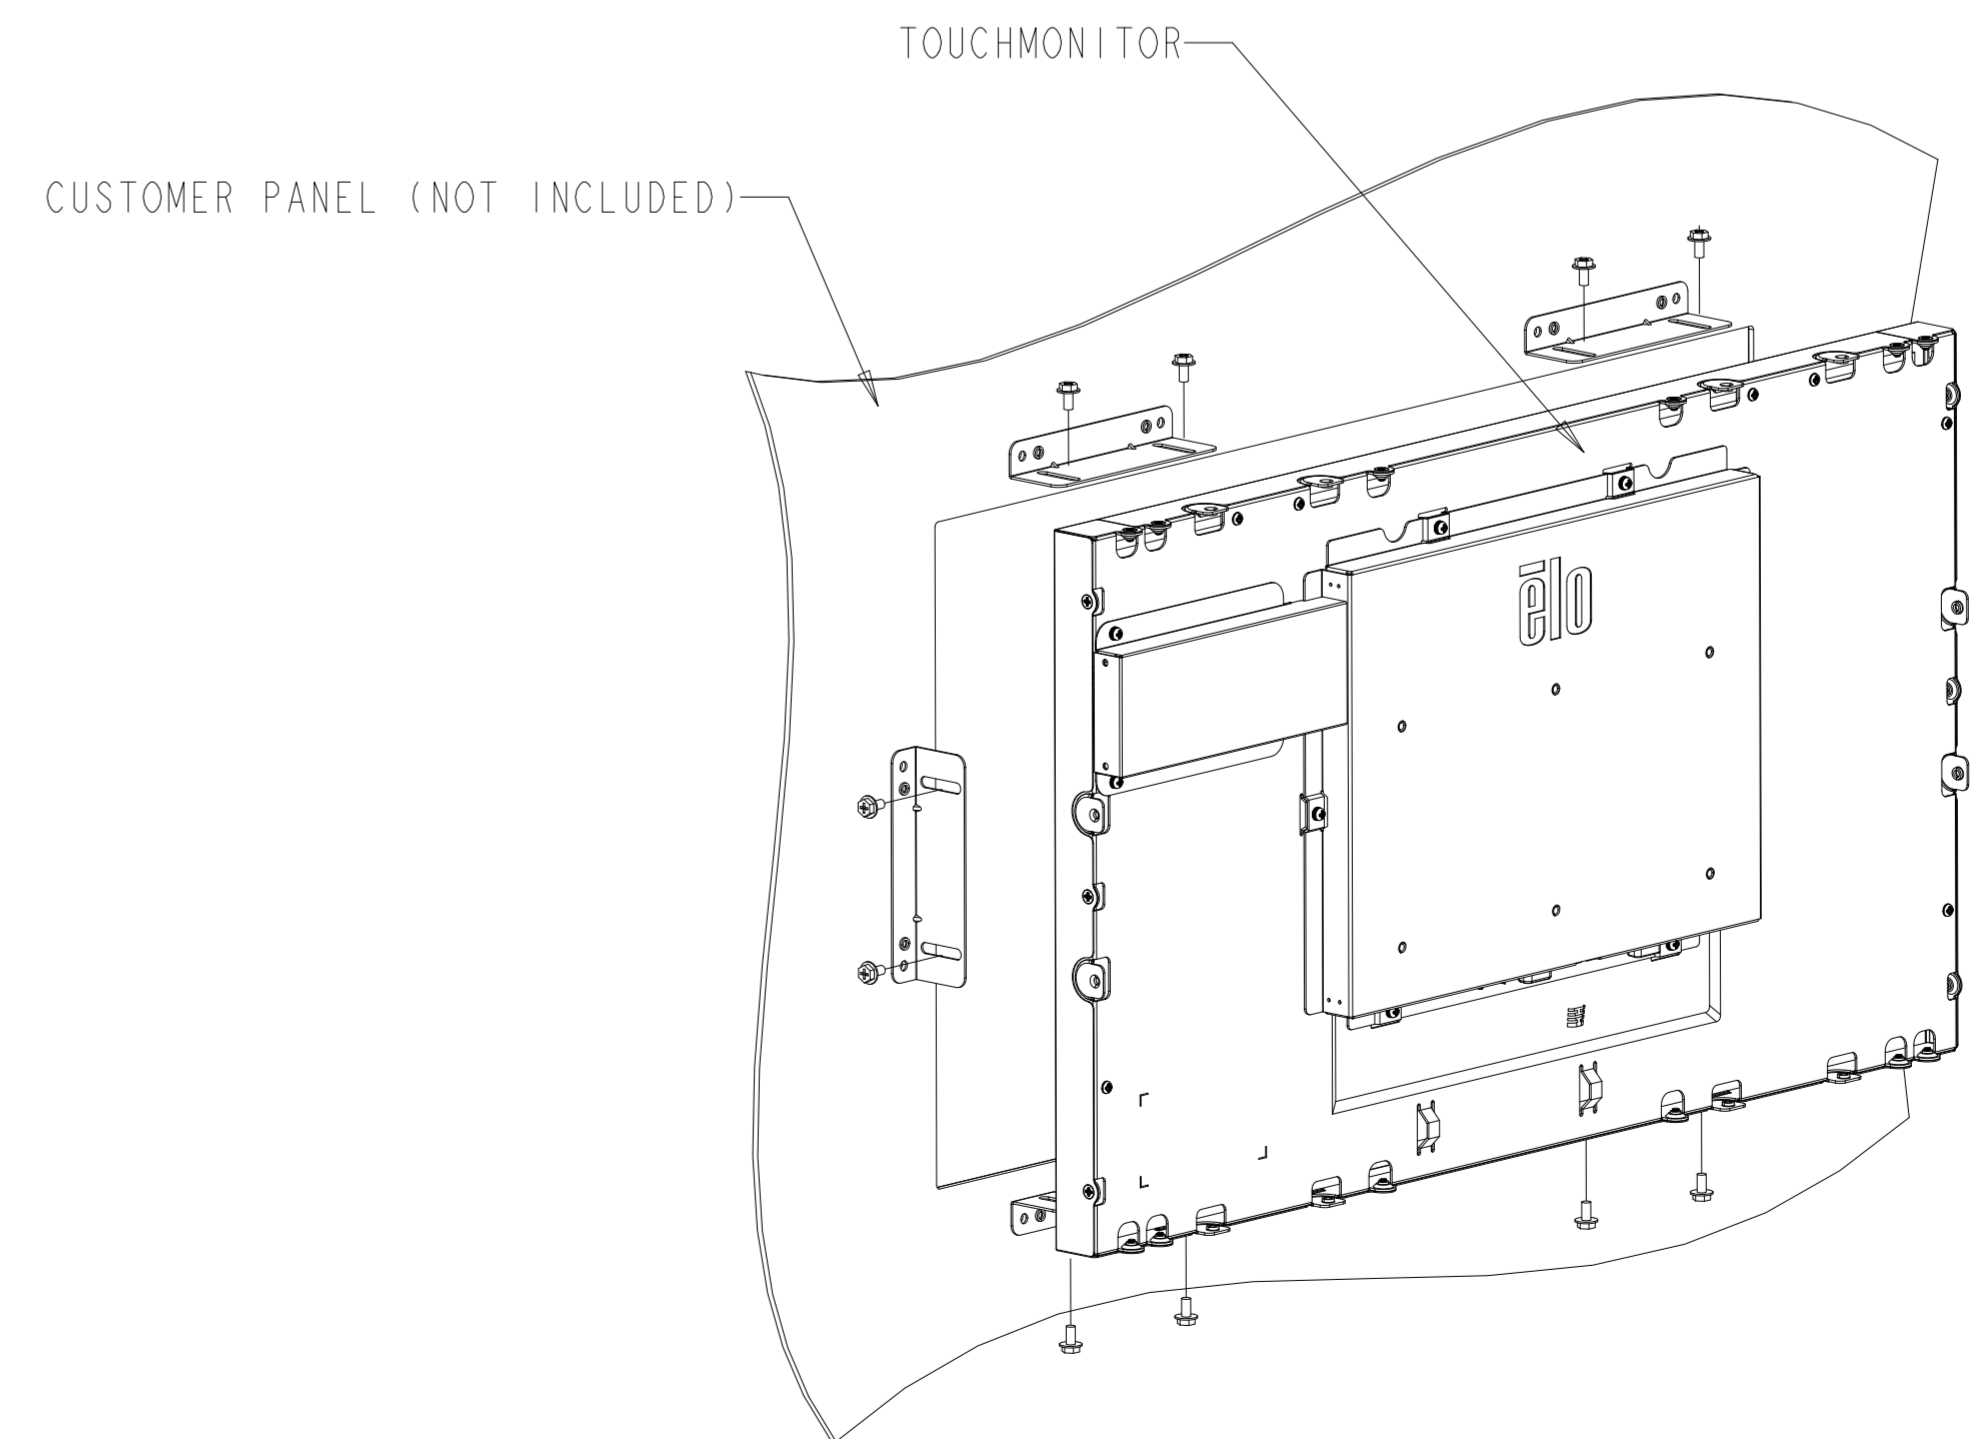

PROJECTED CAPACITIVE MODEL

PROJECTED CAPACITIVE MODEL

WITH FLUSH MOUNTING BRACKETS (6 SETS INCLUDED)
 REPLACEMENT BRACKET KIT P/N E000879 AVAILABLE SEPARATELY

SECTION KIOSK-KIOSK
 SCALE 2.000

DETAIL B
 SCALE 0.600

INTELLITOUCH, ACCUTOUCH, AND SECURETOUCH MODEL

INTELLITOUCH, ACCUTOUCH, AND SECURETOUCH MODEL

WITH SIDE MOUNTING BRACKETS (6 INCLUDED)
 REPLACEMENT BRACKET KIT P/N E000878 AVAILABLE SEPARATELY

OPTIONAL FRONT MOUNT BEZEL KIT - P/N E000880
 FOR INTELLITOUCH, ACCUTOUCH, AND SECURETOUCH MODEL ONLY
 ORDERED SEPARATELY, CUSTOMER ASSEMBLED

ZERO-BEZEL INTELLITOUCH MODEL

ZERO-BEZEL INTELLITOUCH MODEL

WITH FLUSH MOUNTING BRACKETS (6 SETS INCLUDED)
 REPLACEMENT BRACKET KIT P/N E000879 AVAILABLE SEPARATELY

DETAIL D
 SCALE 0.600