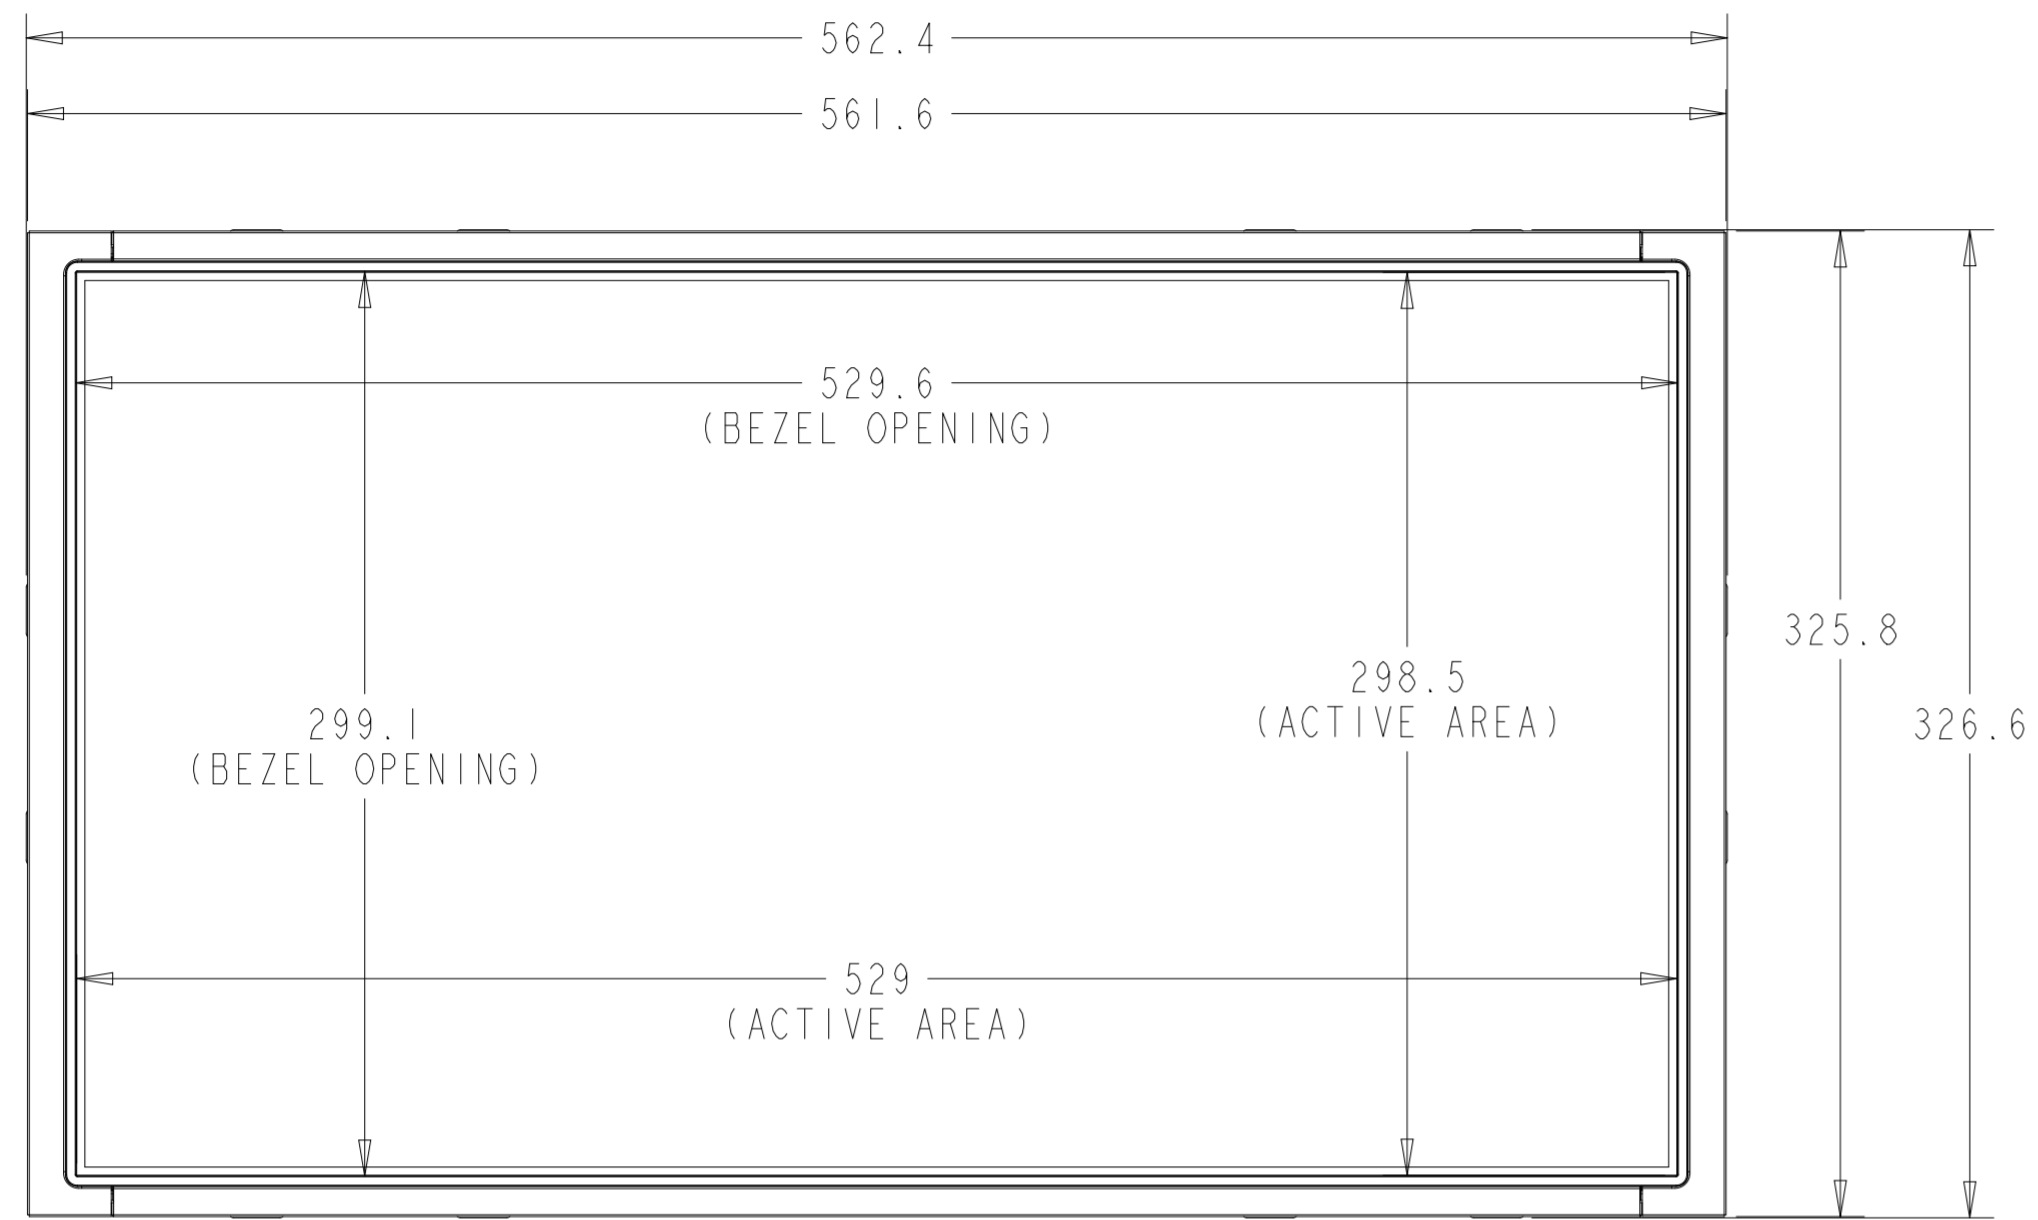

PROJECTED CAPACITIVE MODEL

PROJECTED CAPACITIVE MODEL

WITH FLUSH MOUNTING BRACKETS (6 SETS INCLUDED)
 REPLACEMENT BRACKET KIT P/N E000879 AVAILABLE SEPARATELY

SECTION KIOSK-KIOSK
 SCALE 2.000

DETAIL B
 SCALE 0.600

INTELLITOUCH, ACCUTOUCH, AND SECURETOUCH MODEL

INTELLITOUCH, ACCUTOUCH, AND SECURETOUCH MODEL

WITH SIDE MOUNTING BRACKETS (6 INCLUDED)
 REPLACEMENT BRACKET KIT P/N E000878 AVAILABLE SEPARATELY

OPTIONAL FRONT MOUNT BEZEL KIT - P/N E000880
 FOR INTELLITOUCH, ACCUTOUCH, AND SECURETOUCH MODEL ONLY
 ORDERED SEPARATELY, CUSTOMER ASSEMBLED

ZERO-BEZEL INTELLITOUCH MODEL

ZERO-BEZEL INTELLITOUCH MODEL

WITH FLUSH MOUNTING BRACKETS (6 SETS INCLUDED)
 REPLACEMENT BRACKET KIT P/N E000879 AVAILABLE SEPARATELY

DETAIL D
 SCALE 0.600