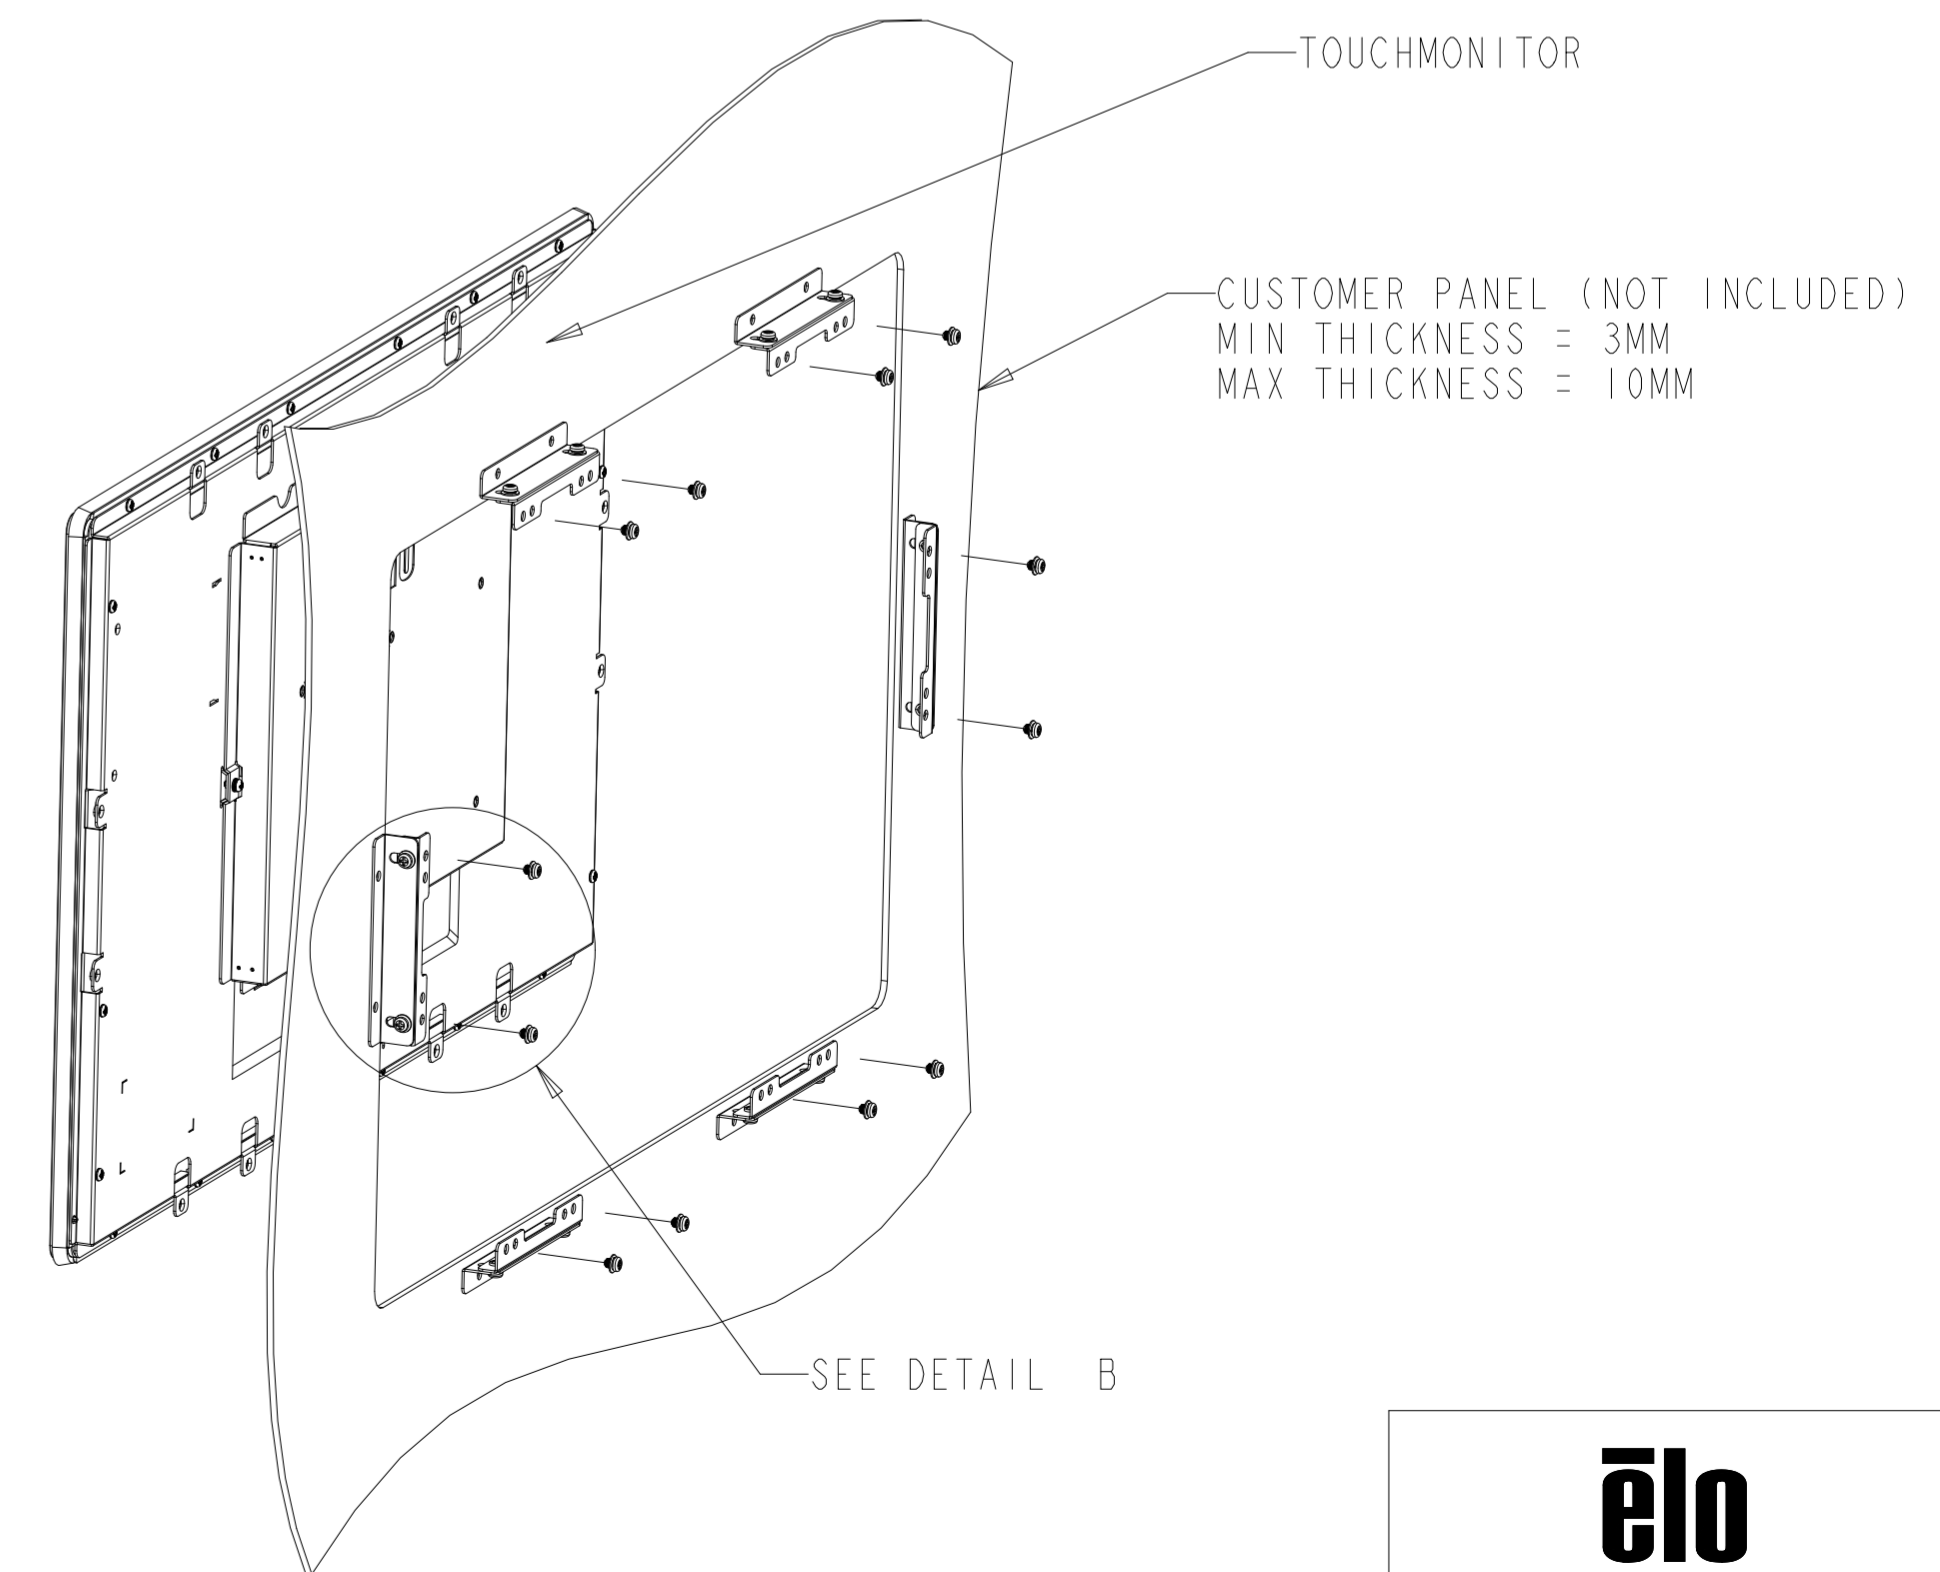

PROJECTED CAPACITIVE MODEL

PROJECTED CAPACITIVE MODEL

WITH FLUSH MOUNTING BRACKETS (6 SETS INCLUDED)
 REPLACEMENT BRACKET KIT P/N E000879 AVAILABLE SEPARATELY

SECTION KIOSK-KIOSK
 SCALE 2.000

DETAIL B
 SCALE 0.600

INTELLITOUCH, ACCUTOUCH, AND SECURETOUCH MODEL

INTELLITOUCH, ACCUTOUCH, AND SECURETOUCH MODEL

WITH SIDE MOUNTING BRACKETS (6 INCLUDED)
 REPLACEMENT BRACKET KIT P/N E000878 AVAILABLE SEPARATELY

OPTIONAL FRONT MOUNT BEZEL KIT - P/N E000880
 FOR INTELLITOUCH, ACCUTOUCH, AND SECURETOUCH MODEL ONLY
 ORDERED SEPARATELY, CUSTOMER ASSEMBLED

ZERO-BEZEL INTELLITOUCH MODEL

ZERO-BEZEL INTELLITOUCH MODEL

WITH FLUSH MOUNTING BRACKETS (6 SETS INCLUDED)
 REPLACEMENT BRACKET KIT P/N E000879 AVAILABLE SEPARATELY

DETAIL D
 SCALE 0.600