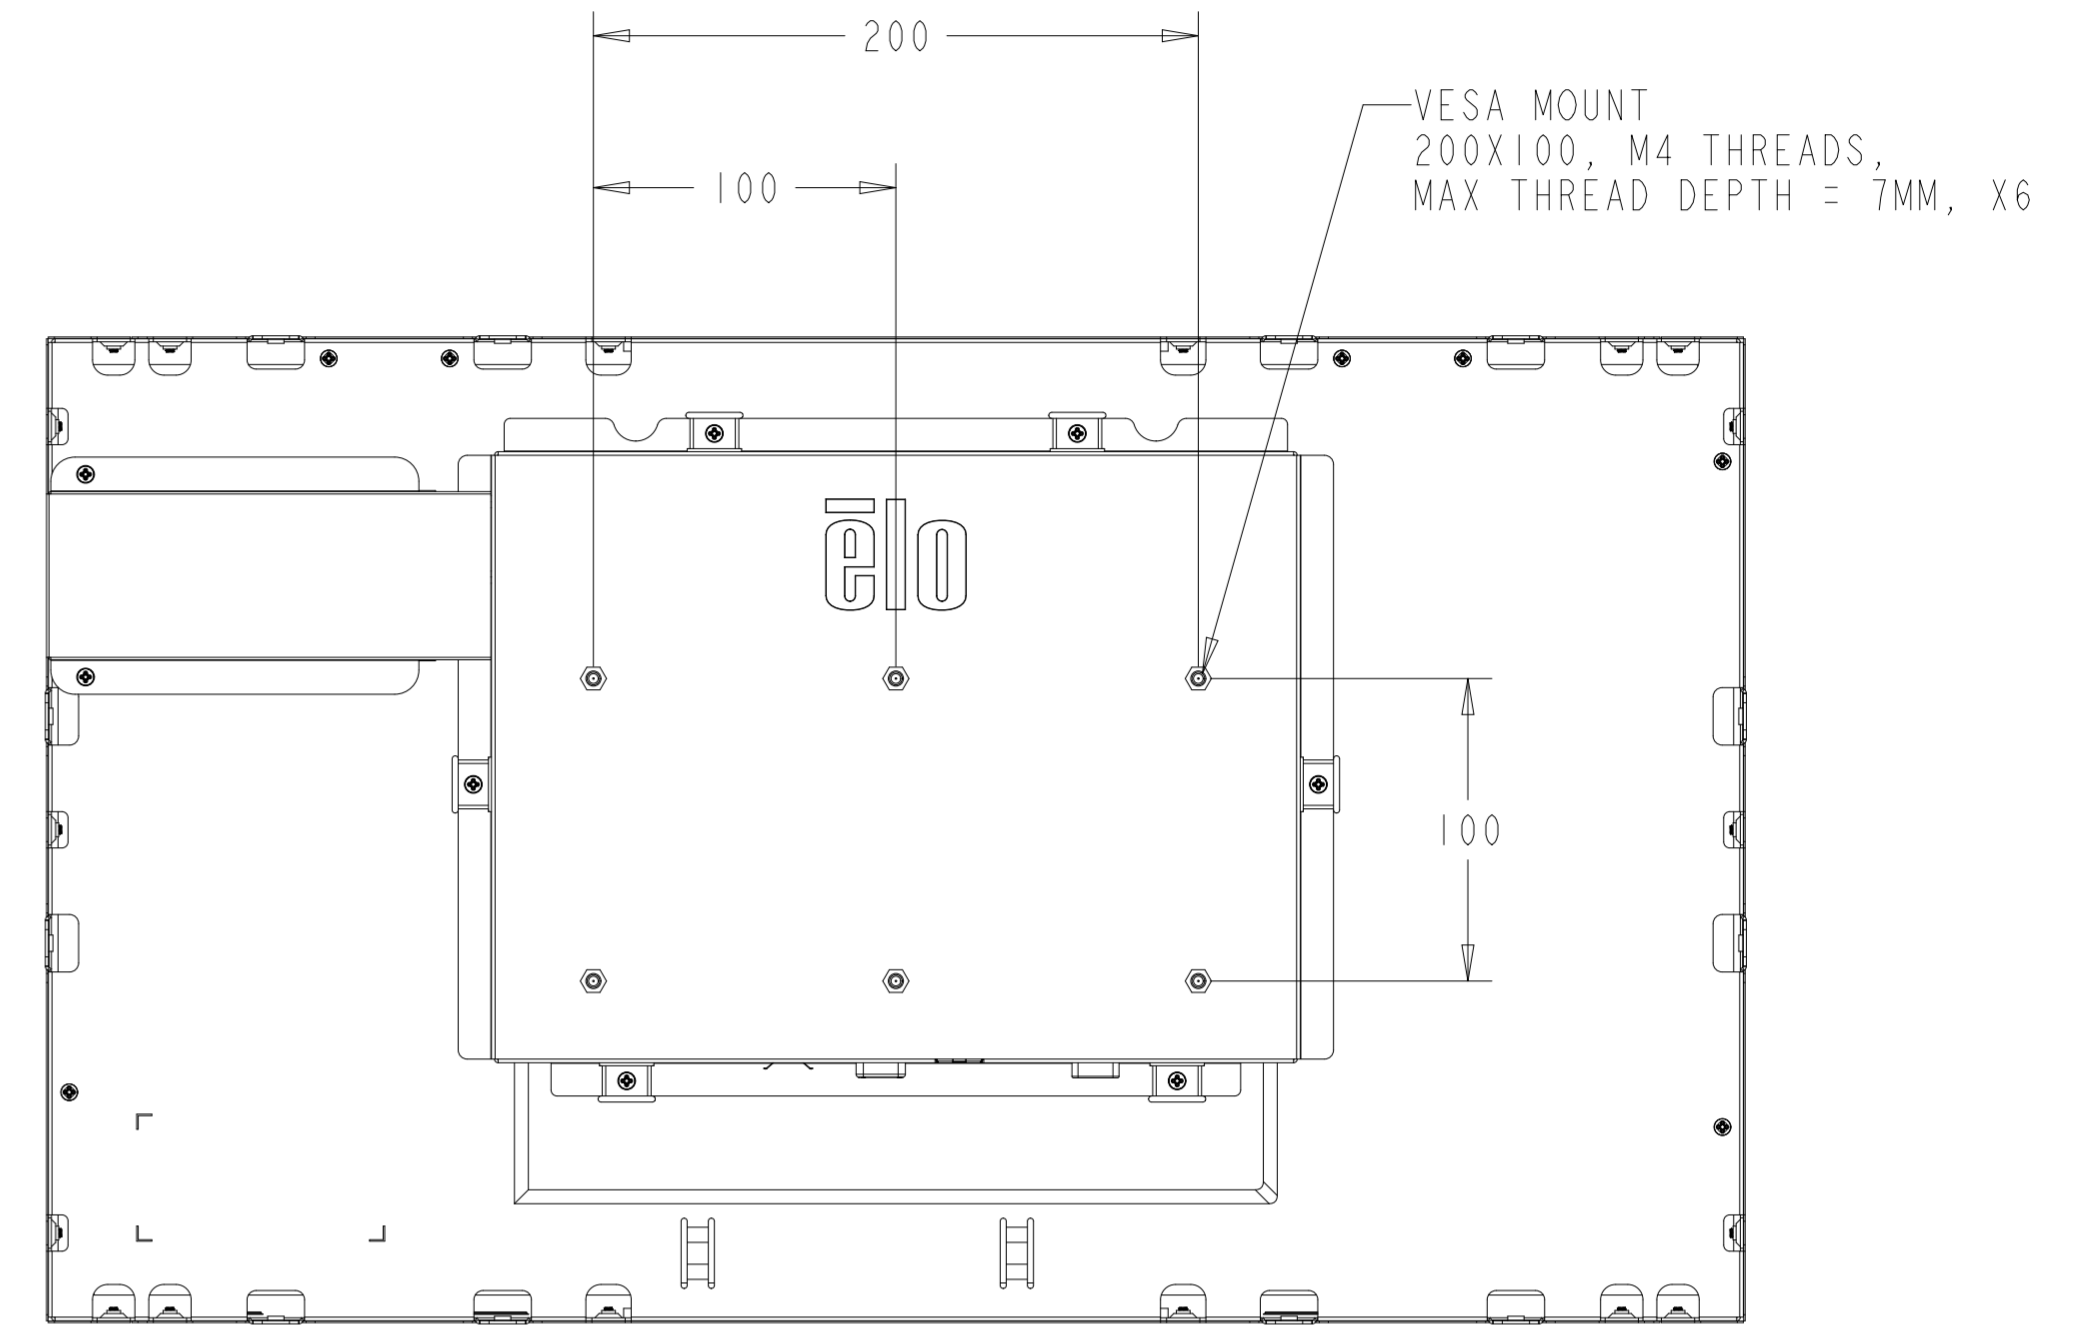

PROJECTED CAPACITIVE MODEL

PROJECTED CAPACITIVE MODEL

WITH FLUSH MOUNTING BRACKETS (6 SETS INCLUDED)
 REPLACEMENT BRACKET KIT P/N E000879 AVAILABLE SEPARATELY

SECTION KIOSK-KIOSK
 SCALE 2.000

DETAIL B
 SCALE 0.600

INTELLITOUCH, ACCUTOUCH, AND SECURETOUCH MODEL

INTELLITOUCH, ACCUTOUCH, AND SECURETOUCH MODEL

WITH SIDE MOUNTING BRACKETS (6 INCLUDED)
 REPLACEMENT BRACKET KIT P/N E000878 AVAILABLE SEPARATELY

OPTIONAL FRONT MOUNT BEZEL KIT - P/N E000880
 FOR INTELLITOUCH, ACCUTOUCH, AND SECURETOUCH MODEL ONLY
 ORDERED SEPARATELY, CUSTOMER ASSEMBLED

ZERO-BEZEL INTELLITOUCH MODEL

ZERO-BEZEL INTELLITOUCH MODEL

WITH FLUSH MOUNTING BRACKETS (6 SETS INCLUDED)
 REPLACEMENT BRACKET KIT P/N E000879 AVAILABLE SEPARATELY

DETAIL D
 SCALE 0.600