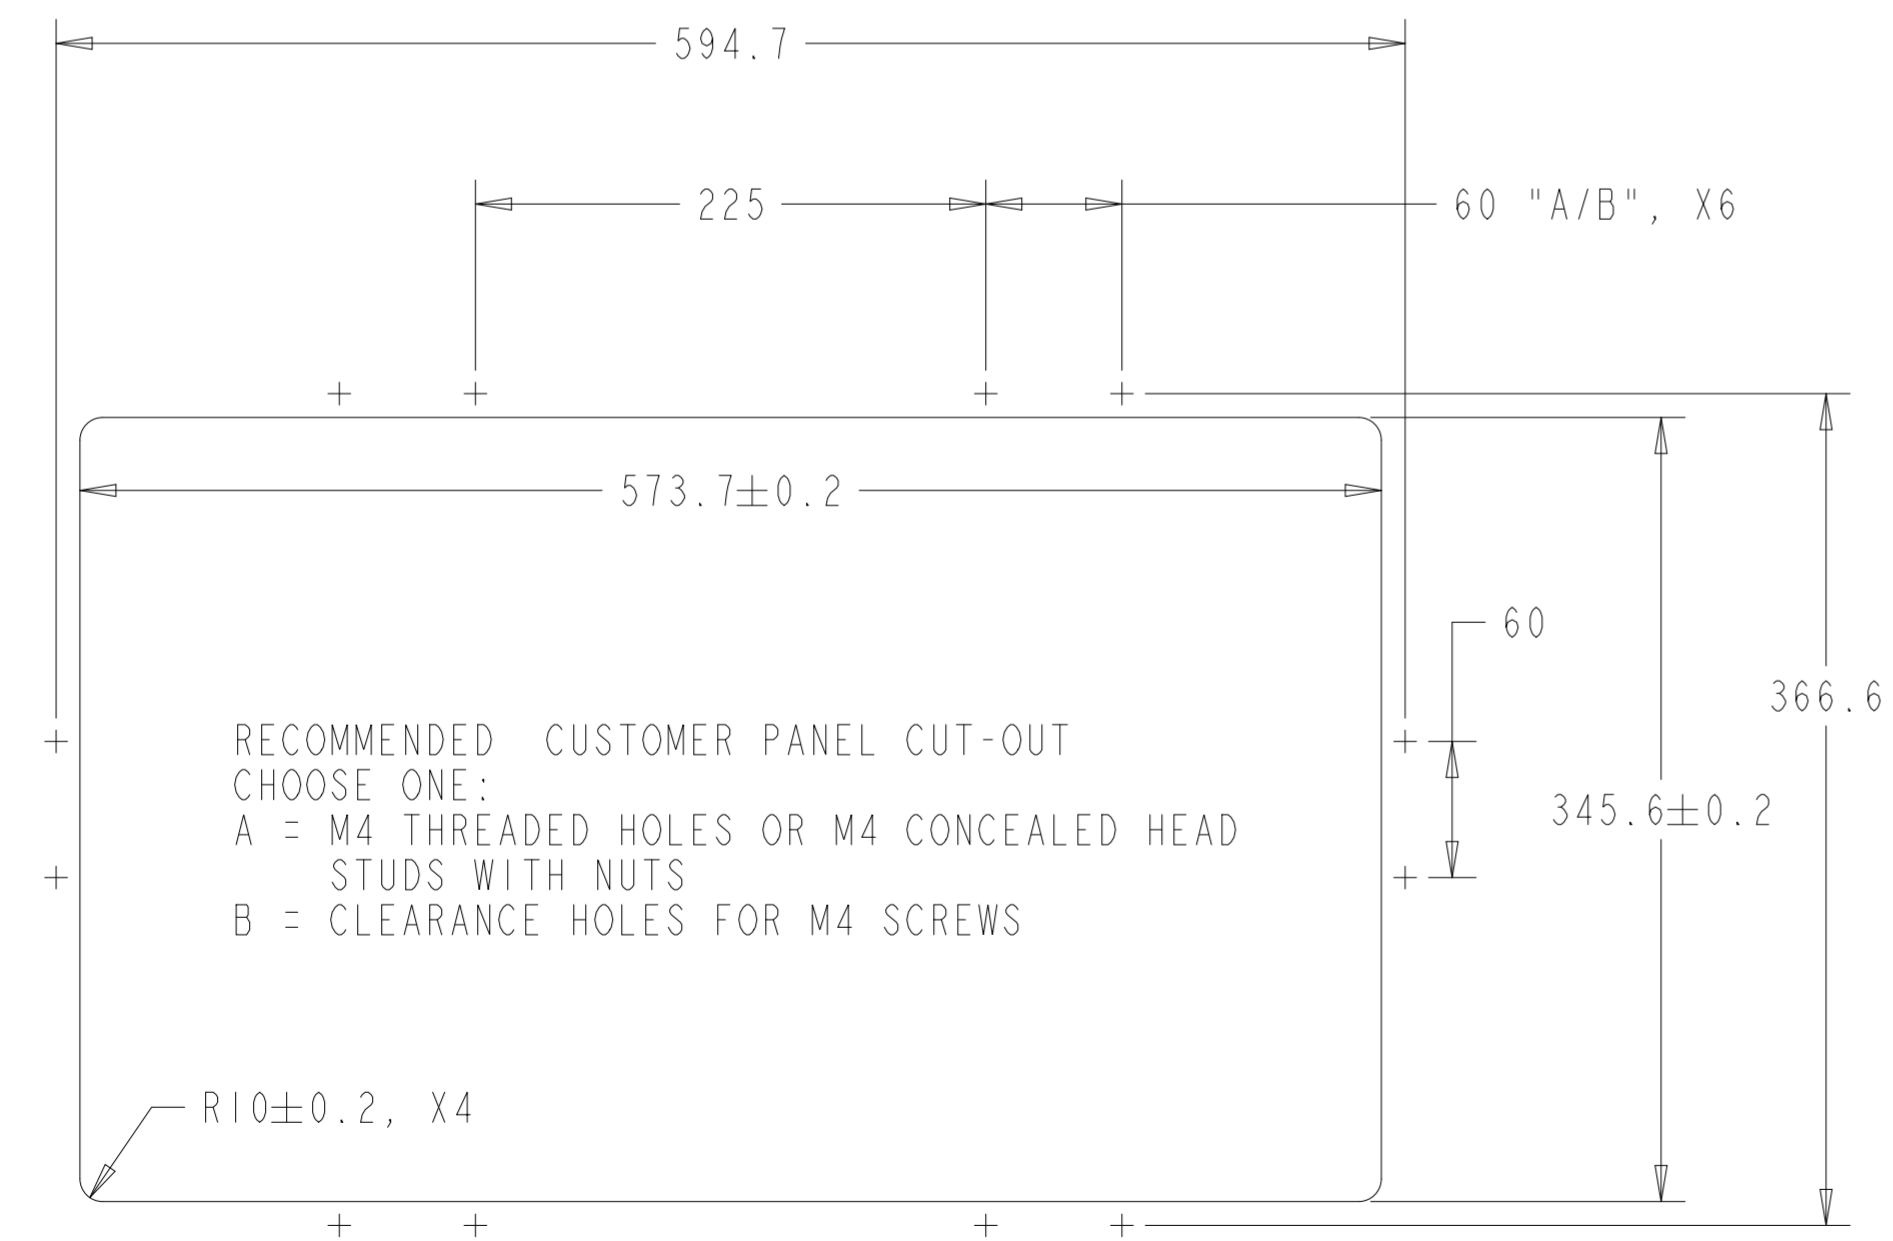

INTELLITOUCH, ACCUTOUCH, AND SECURETOUCH MODEL

INTELLITOUCH, ACCUTOUCH, AND SECURETOUCH MODEL

WITH SIDE MOUNTING BRACKETS (6 INCLUDED)
 REPLACEMENT BRACKET KIT P/N E000878 AVAILABLE SEPARATELY

OPTIONAL FRONT MOUNT BEZEL KIT - P/N E000880
 FOR INTELLITOUCH, ACCUTOUCH, AND SECURETOUCH MODEL ONLY
 ORDERED SEPARATELY, CUSTOMER ASSEMBLED

ZERO-BEZEL INTELLITOUCH MODEL

ZERO-BEZEL INTELLITOUCH MODEL

WITH FLUSH MOUNTING BRACKETS (6 SETS INCLUDED)
 REPLACEMENT BRACKET KIT P/N E000879 AVAILABLE SEPARATELY

DETAIL D
 SCALE 0.600