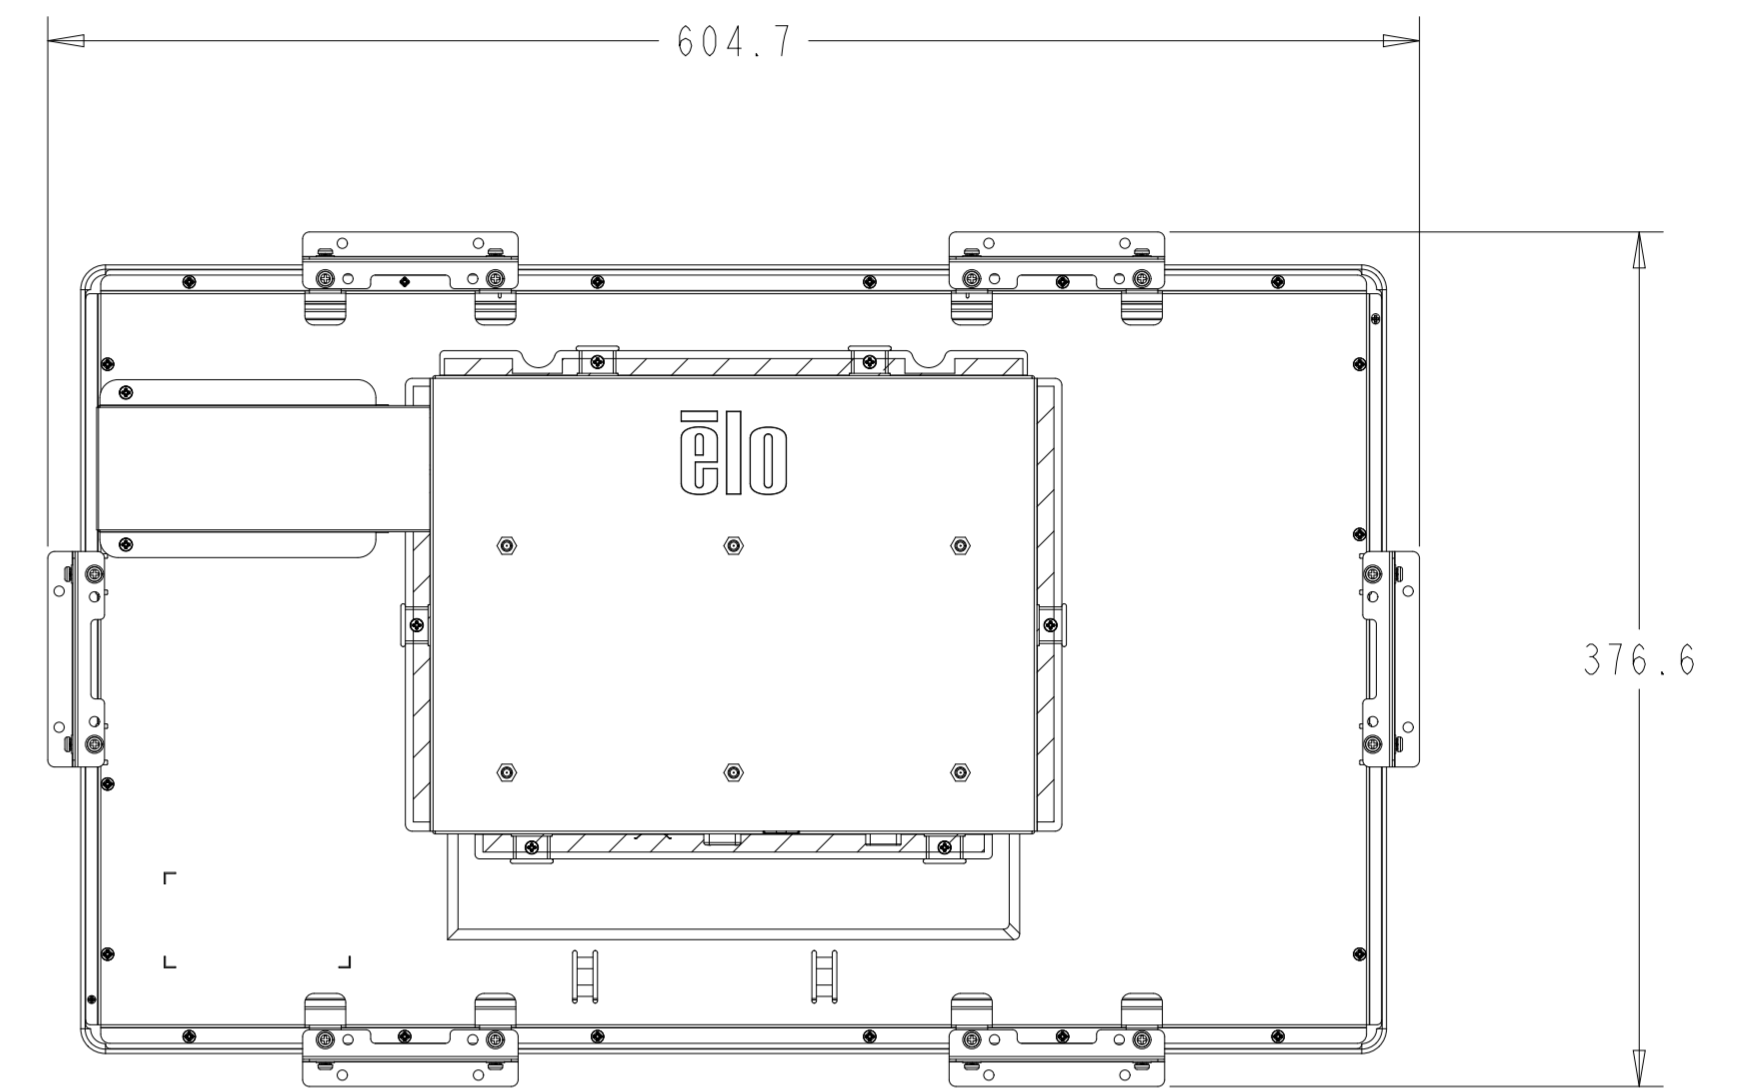

INTELLITOUCH, ACCUTOUCH, AND SECURETOUCH MODEL

INTELLITOUCH, ACCUTOUCH, AND SECURETOUCH MODEL

WITH SIDE MOUNTING BRACKETS (6 INCLUDED)
 REPLACEMENT BRACKET KIT P/N E000878 AVAILABLE SEPARATELY

OPTIONAL FRONT MOUNT BEZEL KIT - P/N E000880
 FOR INTELLITOUCH, ACCUTOUCH, AND SECURETOUCH MODEL ONLY
 ORDERED SEPARATELY, CUSTOMER ASSEMBLED

ZERO-BEZEL INTELLITOUCH MODEL

ZERO-BEZEL INTELLITOUCH MODEL

WITH FLUSH MOUNTING BRACKETS (6 SETS INCLUDED)
 REPLACEMENT BRACKET KIT P/N E000879 AVAILABLE SEPARATELY

DETAIL D
 SCALE 0.600