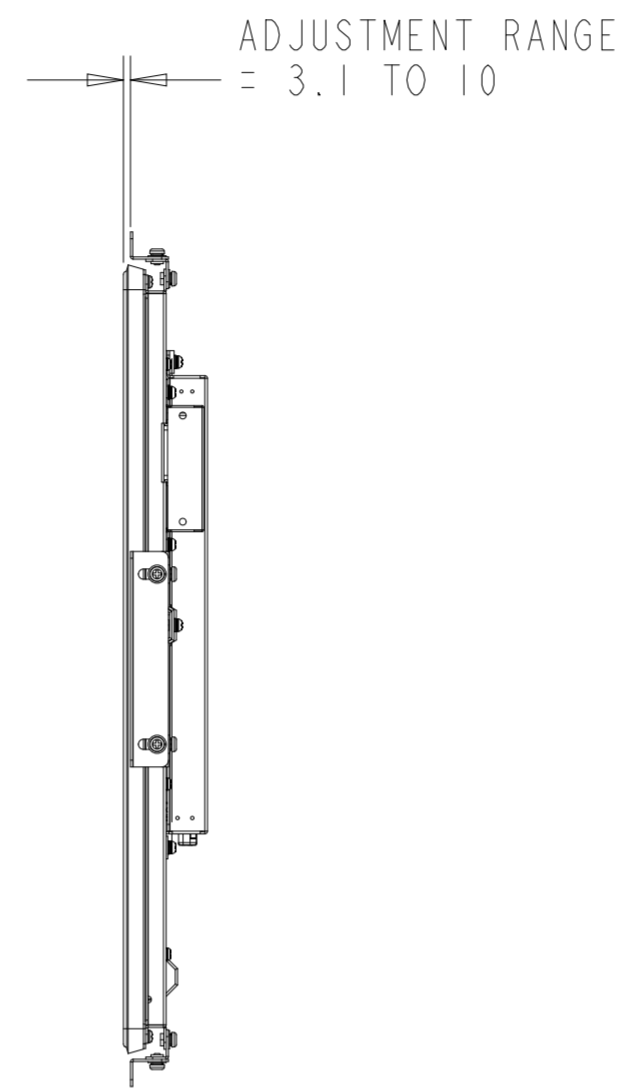

PROJECTED CAPACITIVE MODEL

PROJECTED CAPACITIVE MODEL

WITH FLUSH MOUNTING BRACKETS (6 SETS INCLUDED)
 REPLACEMENT BRACKET KIT P/N E000879 AVAILABLE SEPARATELY

SECTION KIOSK-KIOSK
 SCALE 2.000

DETAIL B
 SCALE 0.600

INTELLITOUCH, ACCUTOUCH, AND SECURETOUCH MODEL

INTELLITOUCH, ACCUTOUCH, AND SECURETOUCH MODEL

WITH SIDE MOUNTING BRACKETS (6 INCLUDED)
 REPLACEMENT BRACKET KIT P/N E000878 AVAILABLE SEPARATELY

OPTIONAL FRONT MOUNT BEZEL KIT - P/N E000880
 FOR INTELLITOUCH, ACCUTOUCH, AND SECURETOUCH MODEL ONLY
 ORDERED SEPARATELY, CUSTOMER ASSEMBLED

ZERO-BEZEL INTELLITOUCH MODEL

ZERO-BEZEL INTELLITOUCH MODEL

WITH FLUSH MOUNTING BRACKETS (6 SETS INCLUDED)
 REPLACEMENT BRACKET KIT P/N E000879 AVAILABLE SEPARATELY

DETAIL D
 SCALE 0.600