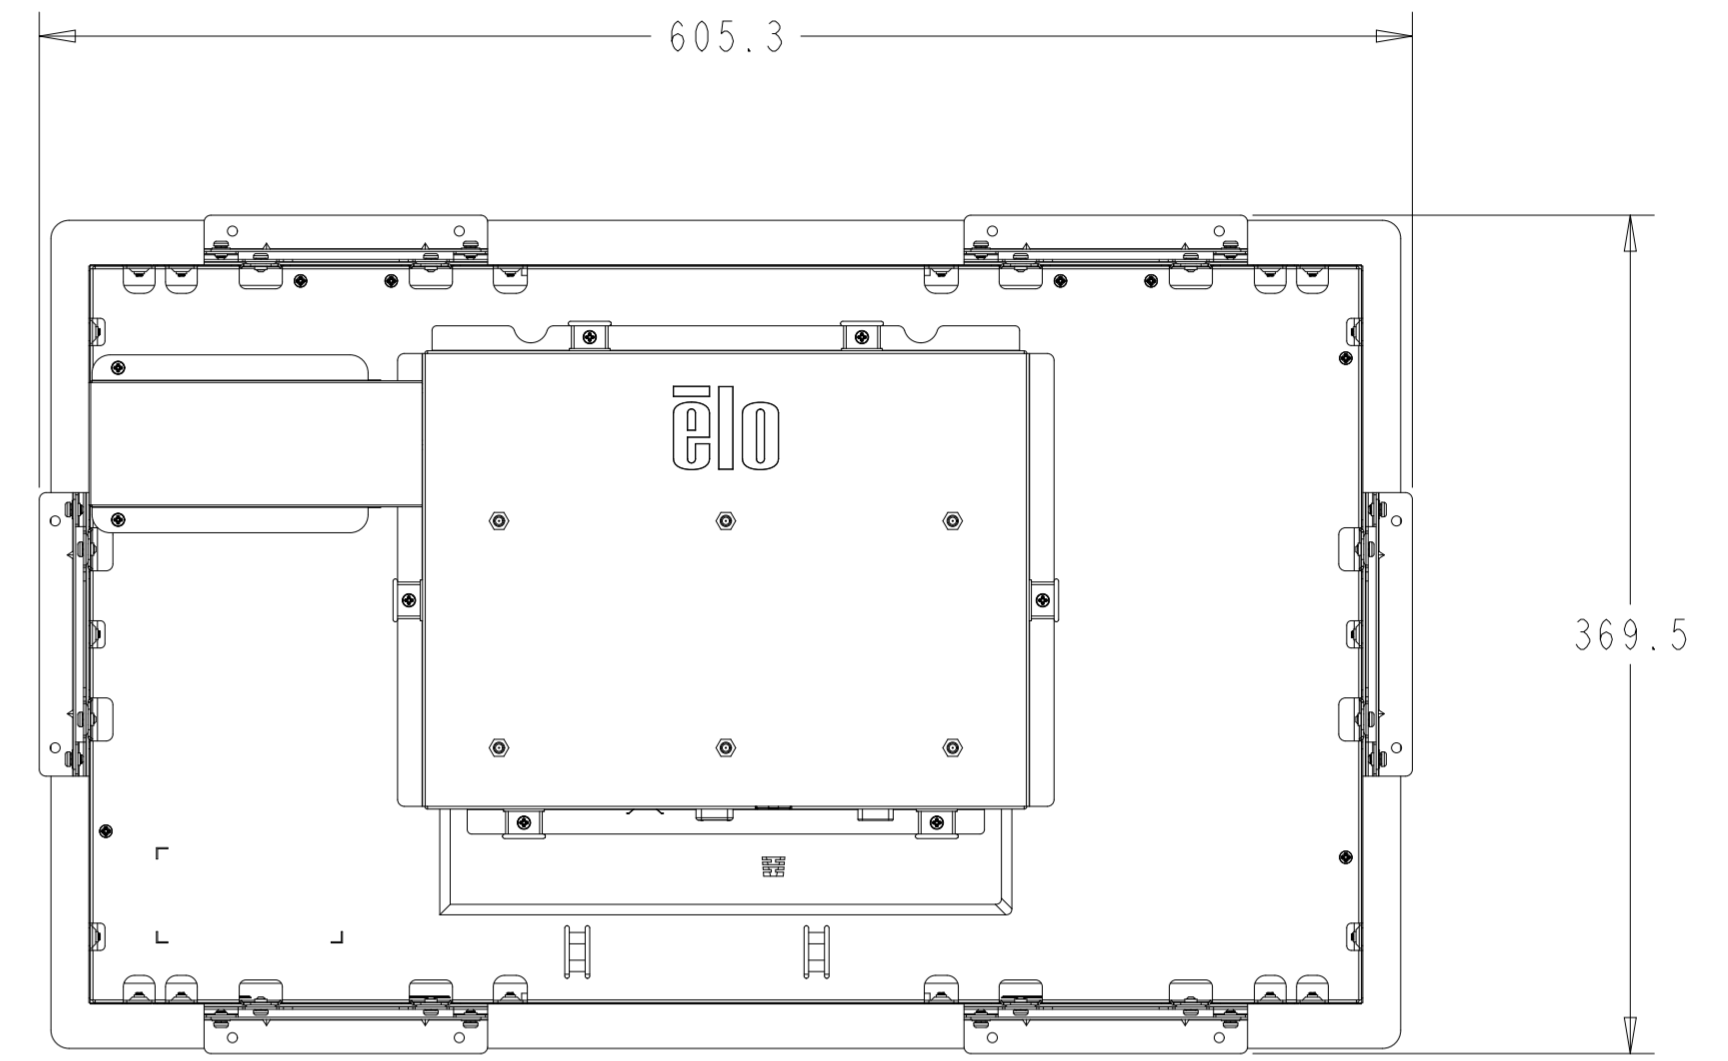

INTELLITOUCH, ACCUTOUCH, AND SECURETOUCH MODEL

INTELLITOUCH, ACCUTOUCH, AND SECURETOUCH MODEL

WITH SIDE MOUNTING BRACKETS (6 INCLUDED)
 REPLACEMENT BRACKET KIT P/N E000878 AVAILABLE SEPARATELY

OPTIONAL FRONT MOUNT BEZEL KIT - P/N E000880
 FOR INTELLITOUCH, ACCUTOUCH, AND SECURETOUCH MODEL ONLY
 ORDERED SEPARATELY, CUSTOMER ASSEMBLED

ZERO-BEZEL INTELLITOUCH MODEL

ZERO-BEZEL INTELLITOUCH MODEL

WITH FLUSH MOUNTING BRACKETS (6 SETS INCLUDED)
 REPLACEMENT BRACKET KIT P/N E000879 AVAILABLE SEPARATELY

DETAIL D
 SCALE 0.600