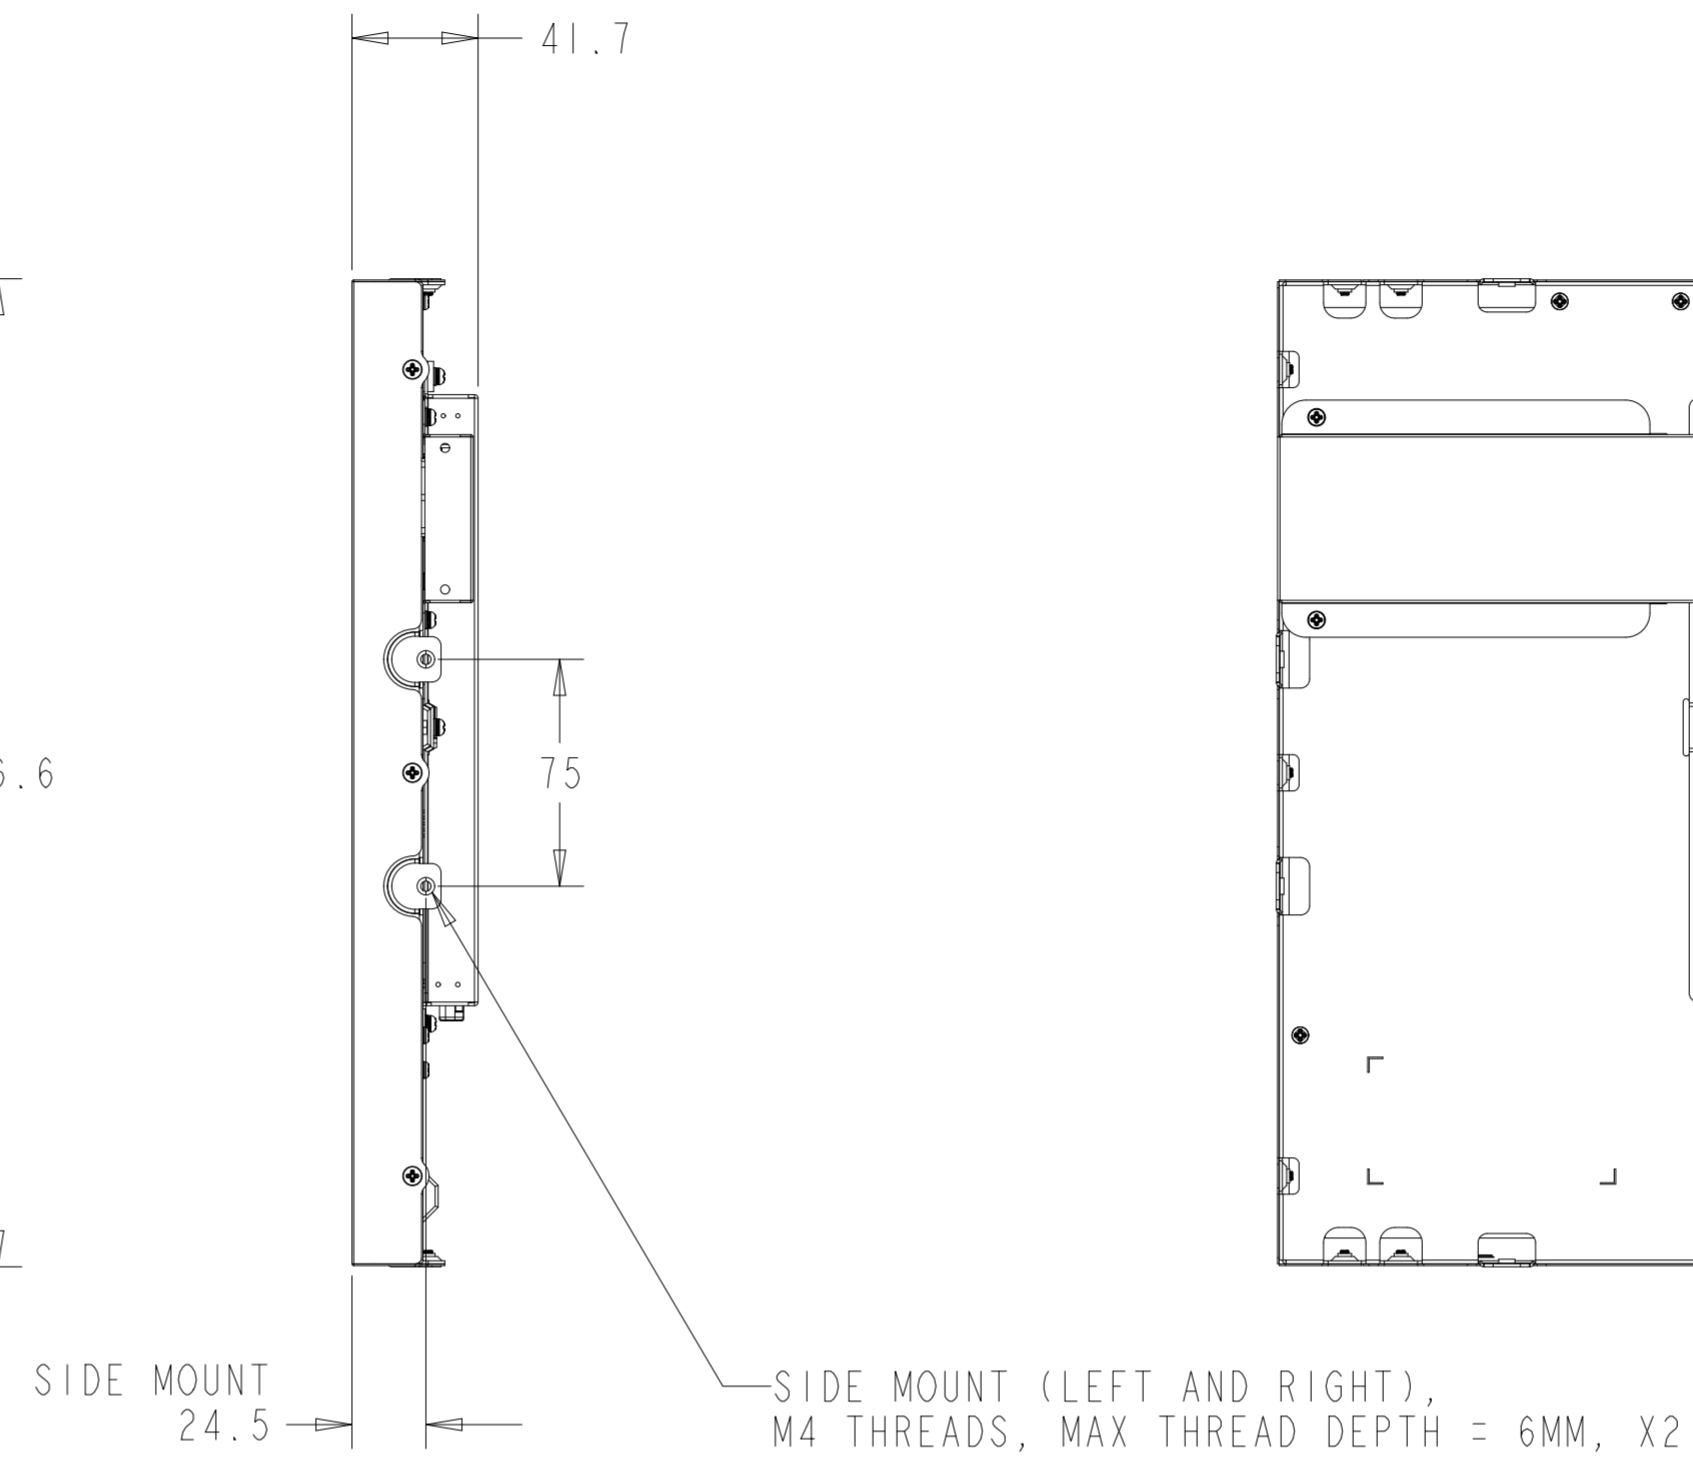

PROJECTED CAPACITIVE MODEL

PROJECTED CAPACITIVE MODEL

WITH FLUSH MOUNTING BRACKETS (6 SETS INCLUDED)
 REPLACEMENT BRACKET KIT P/N E000879 AVAILABLE SEPARATELY

SECTION KIOSK-KIOSK
 SCALE 2.000

DETAIL B
 SCALE 0.600

INTELLITOUCH, ACCUTOUCH, AND SECURETOUCH MODEL

INTELLITOUCH, ACCUTOUCH, AND SECURETOUCH MODEL

WITH SIDE MOUNTING BRACKETS (6 INCLUDED)
 REPLACEMENT BRACKET KIT P/N E000878 AVAILABLE SEPARATELY

OPTIONAL FRONT MOUNT BEZEL KIT - P/N E000880
 FOR INTELLITOUCH, ACCUTOUCH, AND SECURETOUCH MODEL ONLY
 ORDERED SEPARATELY, CUSTOMER ASSEMBLED

ZERO-BEZEL INTELLITOUCH MODEL

ZERO-BEZEL INTELLITOUCH MODEL

WITH FLUSH MOUNTING BRACKETS (6 SETS INCLUDED)
 REPLACEMENT BRACKET KIT P/N E000879 AVAILABLE SEPARATELY

DETAIL D
 SCALE 0.600