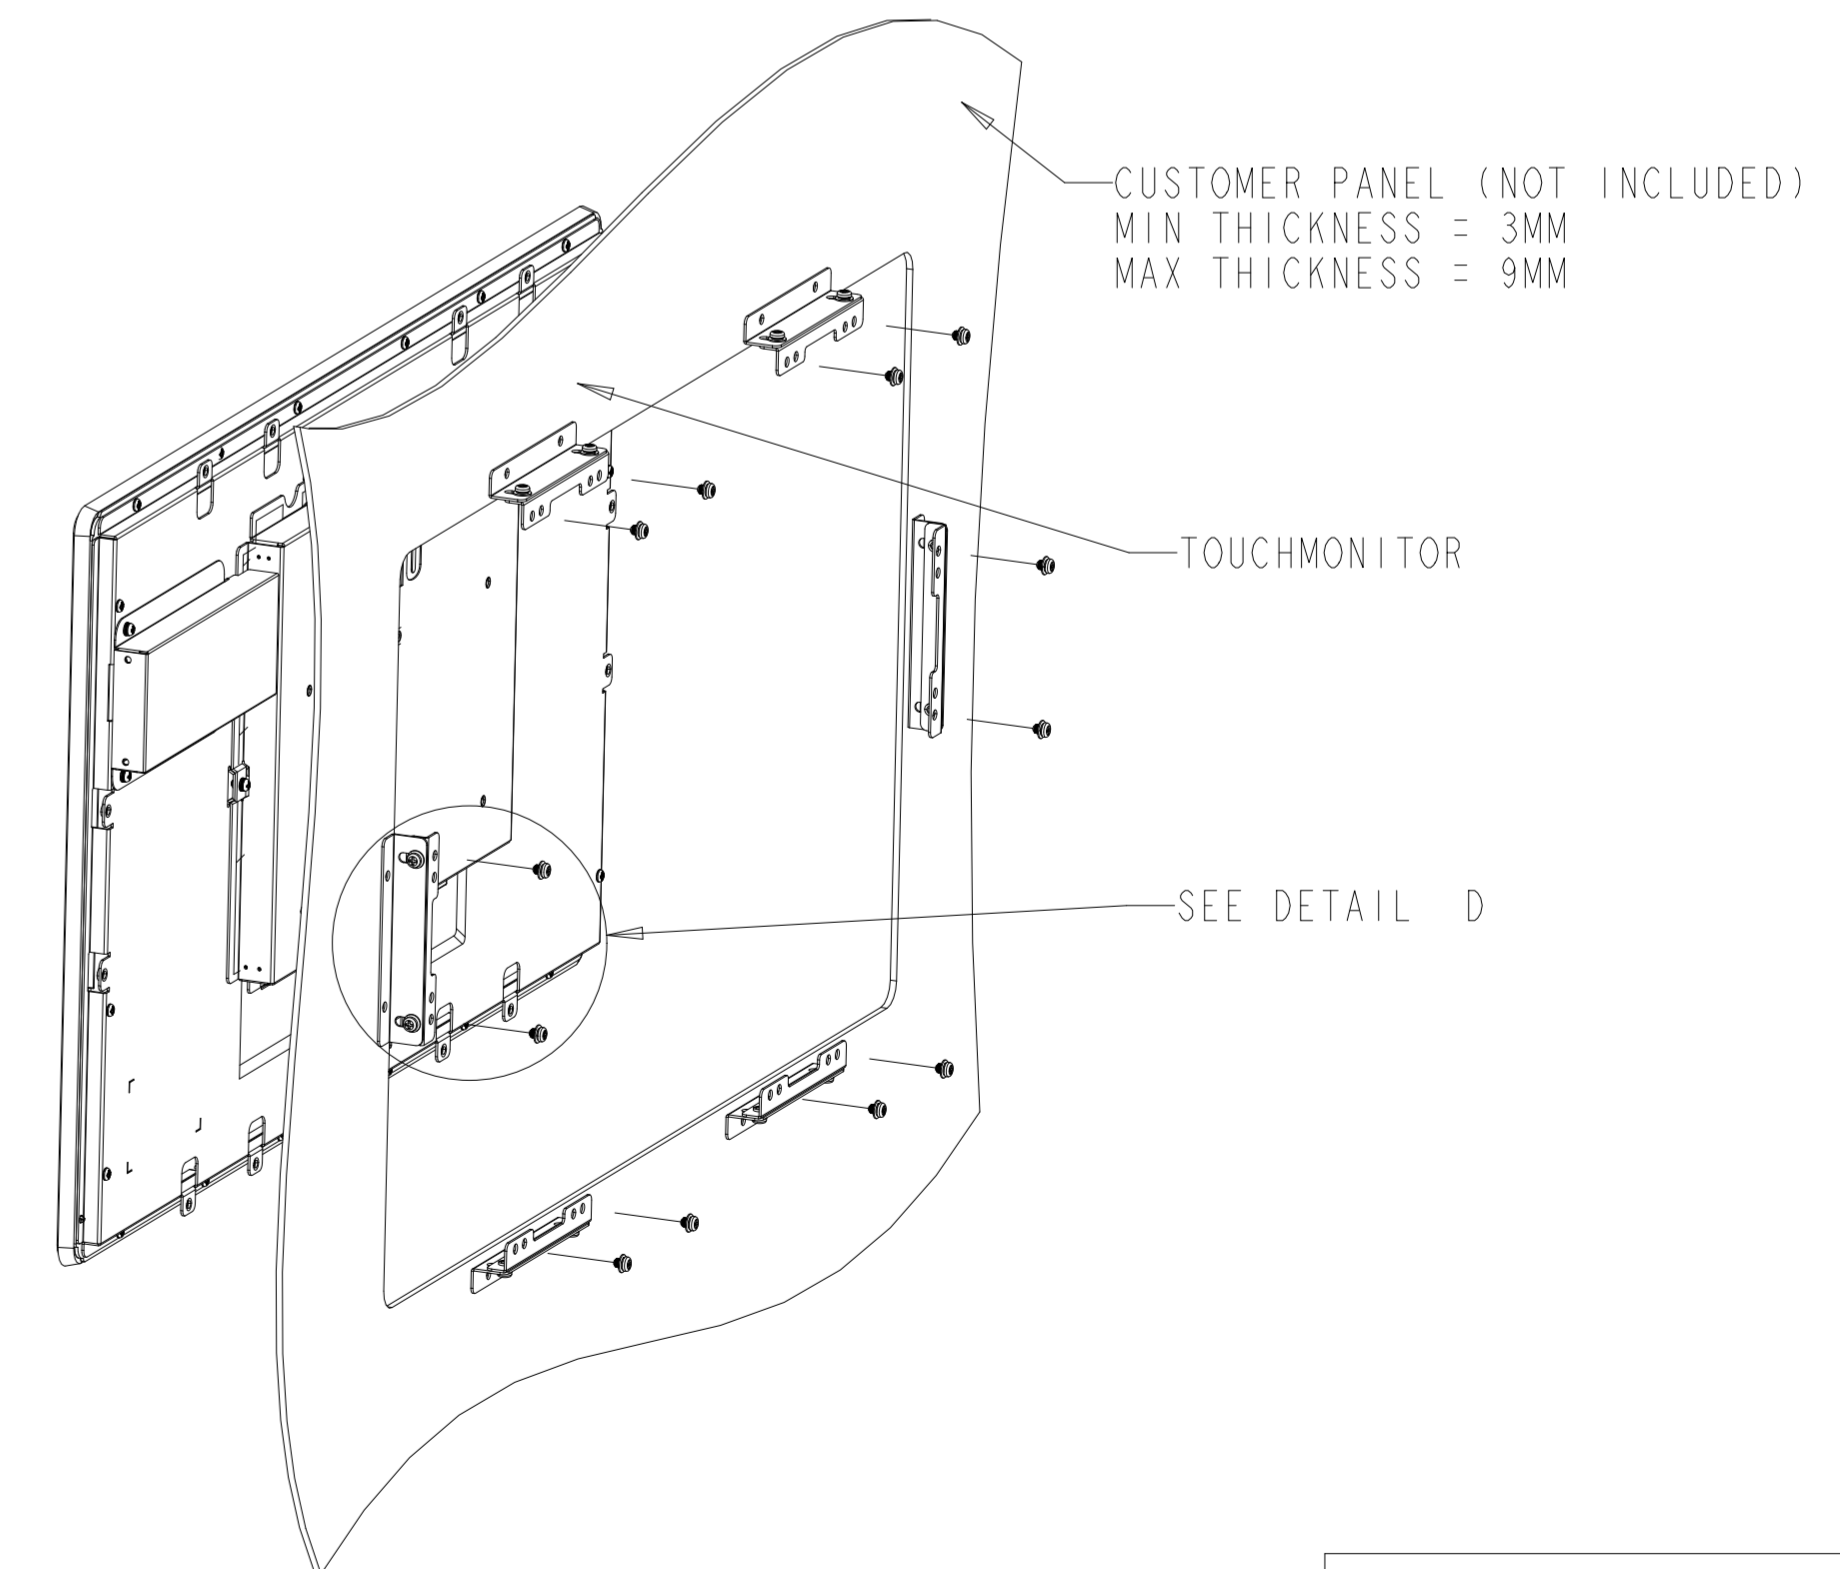

INTELLITOUCH, ACCUTOUCH, AND SECURETOUCH MODEL

INTELLITOUCH, ACCUTOUCH, AND SECURETOUCH MODEL

WITH SIDE MOUNTING BRACKETS (6 INCLUDED)
 REPLACEMENT BRACKET KIT P/N E000878 AVAILABLE SEPARATELY

OPTIONAL FRONT MOUNT BEZEL KIT - P/N E000880
 FOR INTELLITOUCH, ACCUTOUCH, AND SECURETOUCH MODEL ONLY
 ORDERED SEPARATELY, CUSTOMER ASSEMBLED

ZERO-BEZEL INTELLITOUCH MODEL

ZERO-BEZEL INTELLITOUCH MODEL

WITH FLUSH MOUNTING BRACKETS (6 SETS INCLUDED)
 REPLACEMENT BRACKET KIT P/N E000879 AVAILABLE SEPARATELY

DETAIL D
 SCALE 0.600