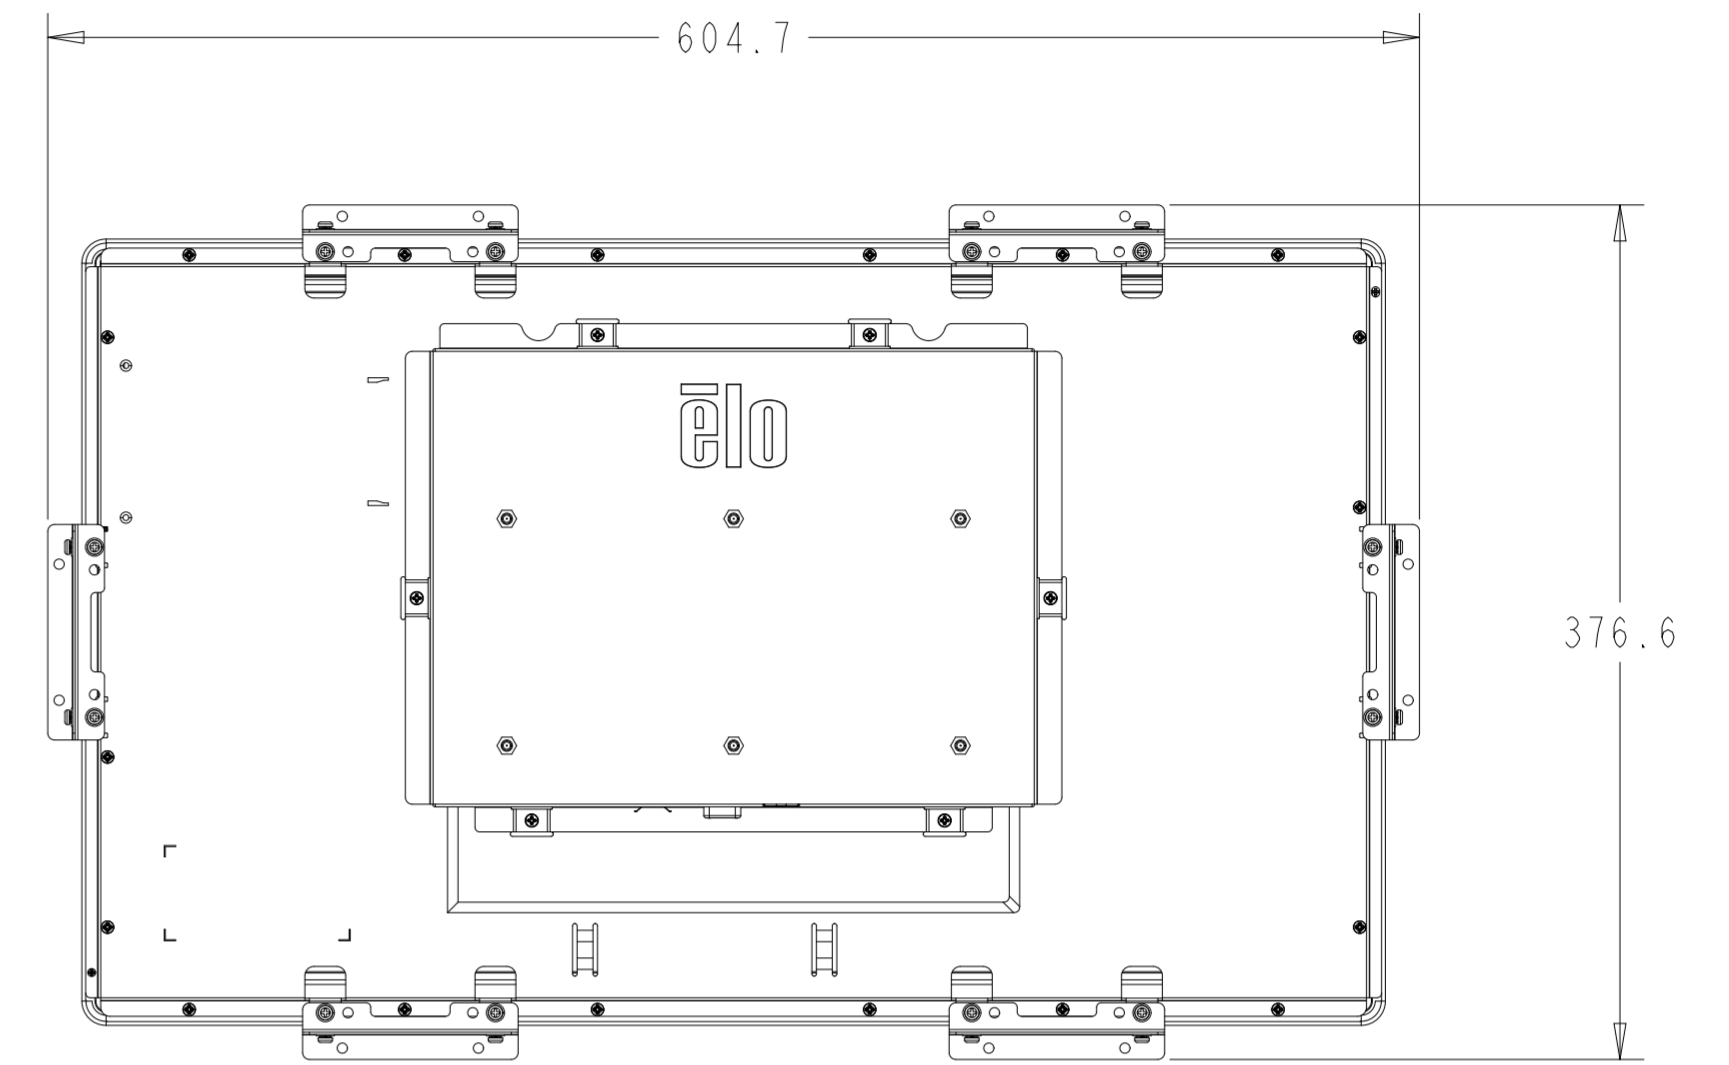

PROJECTED CAPACITIVE MODEL

PROJECTED CAPACITIVE MODEL

WITH FLUSH MOUNTING BRACKETS (6 SETS INCLUDED)
 REPLACEMENT BRACKET KIT P/N E000879 AVAILABLE SEPARATELY

SECTION KIOSK-KIOSK
 SCALE 2.000

DETAIL B
 SCALE 0.600

INTELLITOUCH, ACCUTOUCH, AND SECURETOUCH MODEL

INTELLITOUCH, ACCUTOUCH, AND SECURETOUCH MODEL

WITH SIDE MOUNTING BRACKETS (6 INCLUDED)
 REPLACEMENT BRACKET KIT P/N E000878 AVAILABLE SEPARATELY

OPTIONAL FRONT MOUNT BEZEL KIT - P/N E000880
 FOR INTELLITOUCH, ACCUTOUCH, AND SECURETOUCH MODEL ONLY
 ORDERED SEPARATELY, CUSTOMER ASSEMBLED

ZERO-BEZEL INTELLITOUCH MODEL

ZERO-BEZEL INTELLITOUCH MODEL

WITH FLUSH MOUNTING BRACKETS (6 SETS INCLUDED)
 REPLACEMENT BRACKET KIT P/N E000879 AVAILABLE SEPARATELY

DETAIL D
 SCALE 0.600