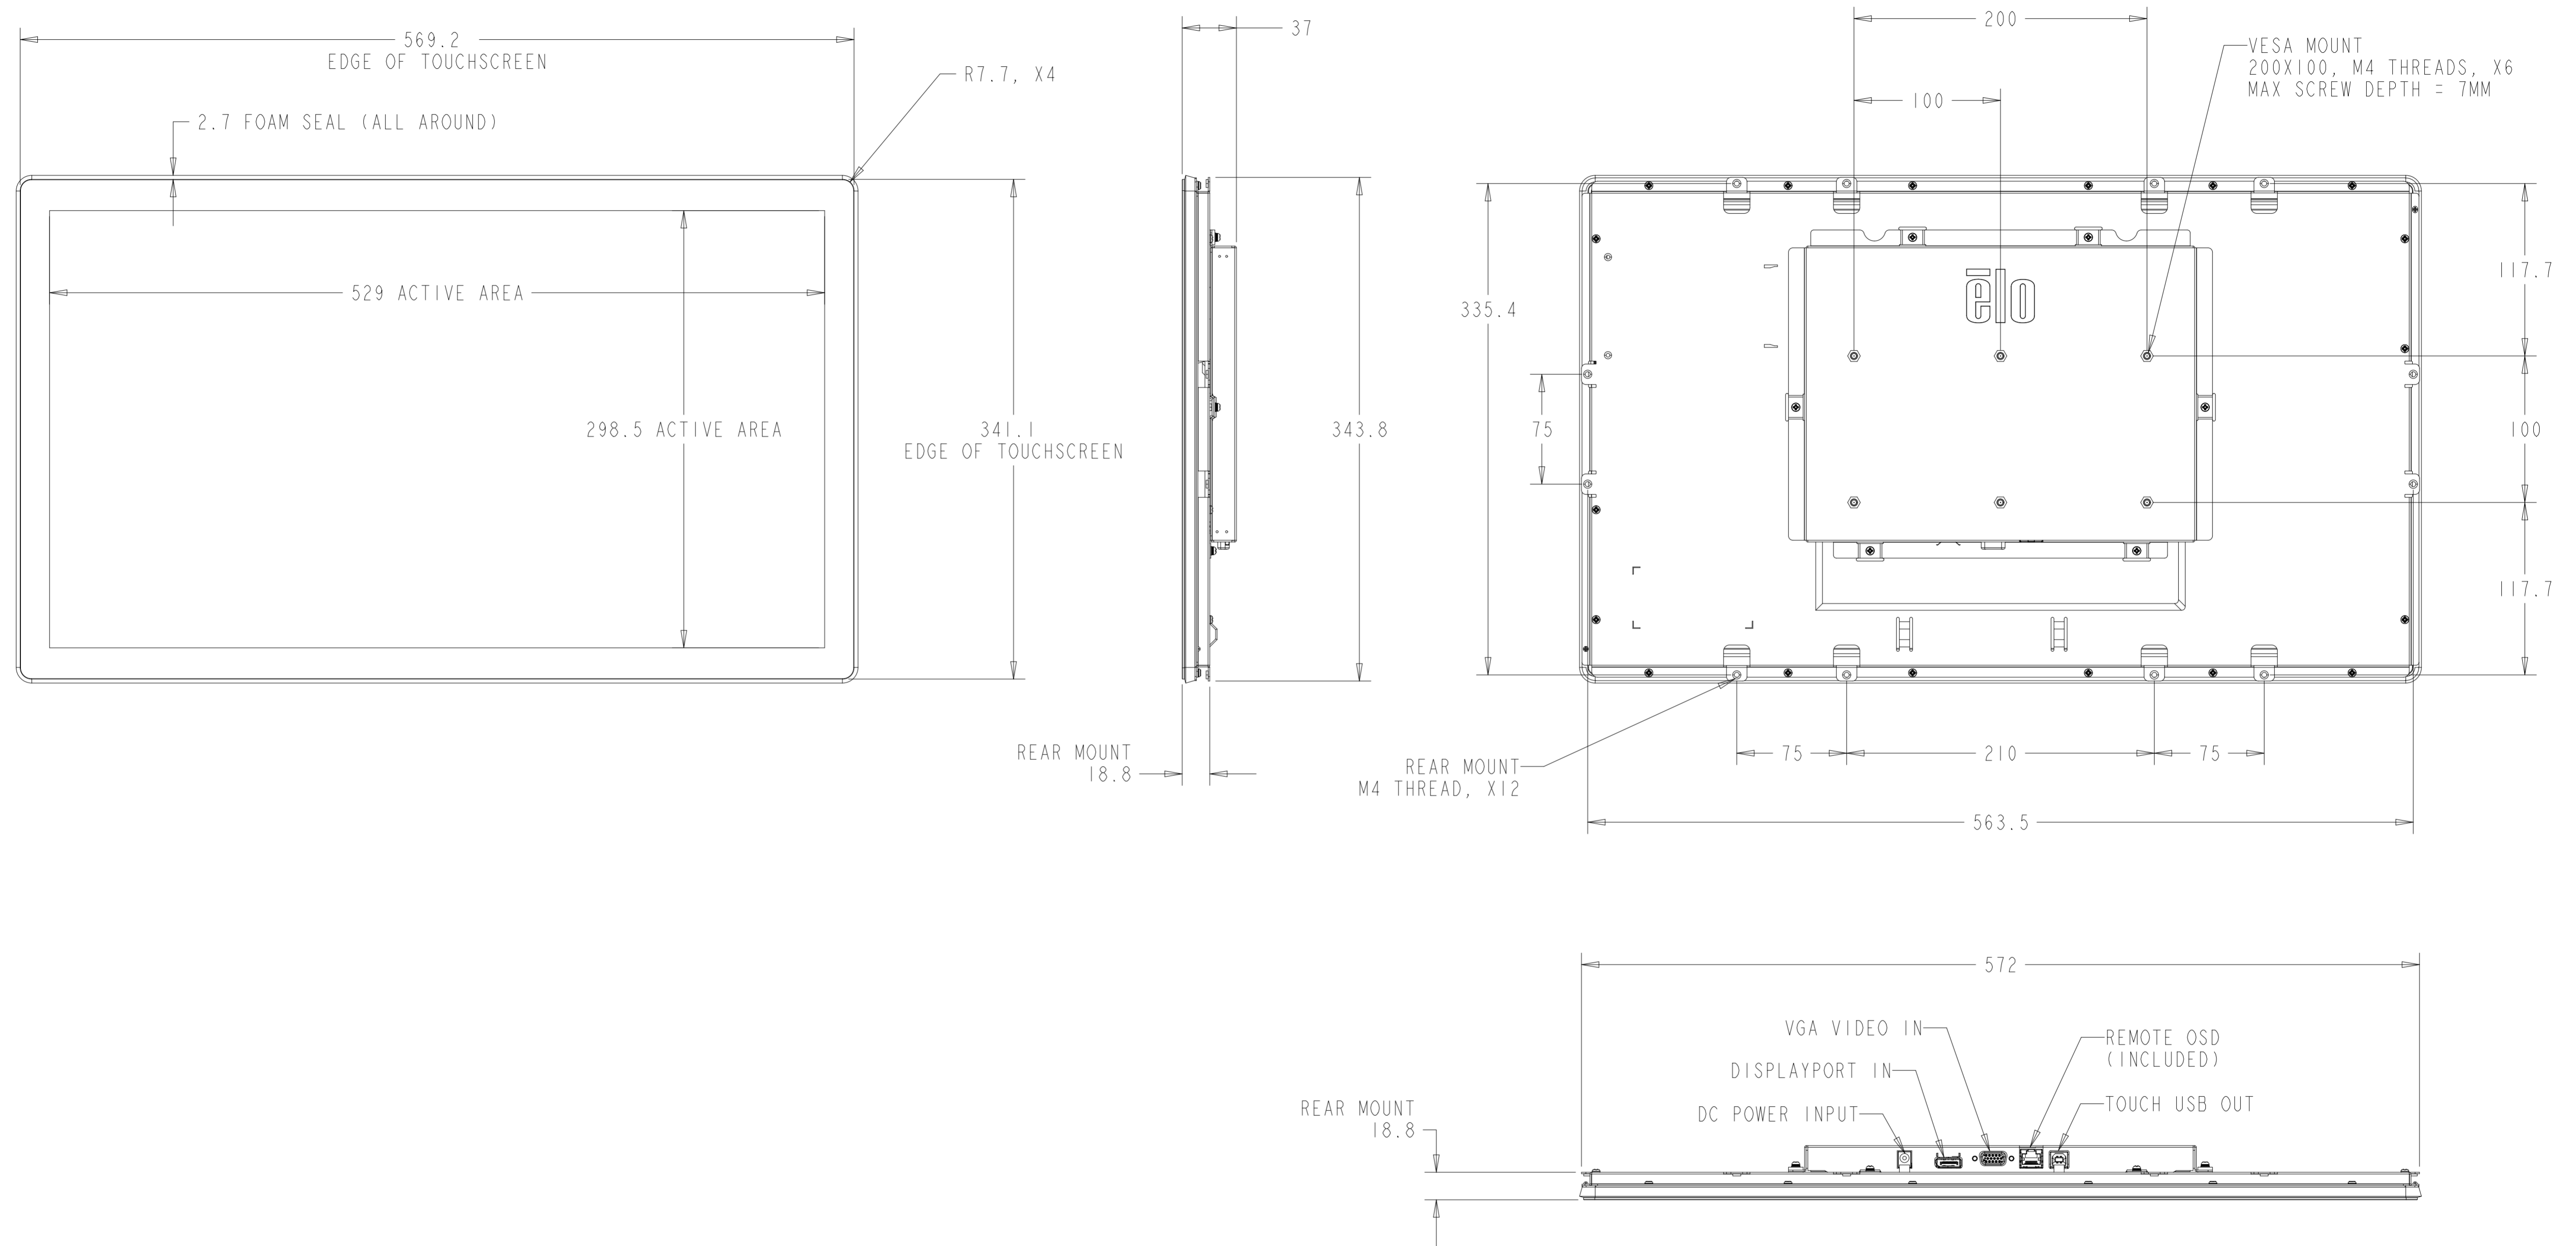

PROJECTED CAPACITIVE MODEL

PROJECTED CAPACITIVE MODEL

WITH FLUSH MOUNTING BRACKETS (6 SETS INCLUDED)
 REPLACEMENT BRACKET KIT P/N E000879 AVAILABLE SEPARATELY

SECTION KIOSK-KIOSK
 SCALE 2.000

DETAIL B
 SCALE 0.600

INTELLITOUCH, ACCUTOUCH, AND SECURETOUCH MODEL

INTELLITOUCH, ACCUTOUCH, AND SECURETOUCH MODEL

WITH SIDE MOUNTING BRACKETS (6 INCLUDED)
 REPLACEMENT BRACKET KIT P/N E000878 AVAILABLE SEPARATELY

OPTIONAL FRONT MOUNT BEZEL KIT - P/N E000880
 FOR INTELLITOUCH, ACCUTOUCH, AND SECURETOUCH MODEL ONLY
 ORDERED SEPARATELY, CUSTOMER ASSEMBLED

ZERO-BEZEL INTELLITOUCH MODEL

ZERO-BEZEL INTELLITOUCH MODEL

WITH FLUSH MOUNTING BRACKETS (6 SETS INCLUDED)
 REPLACEMENT BRACKET KIT P/N E000879 AVAILABLE SEPARATELY

DETAIL D
 SCALE 0.600