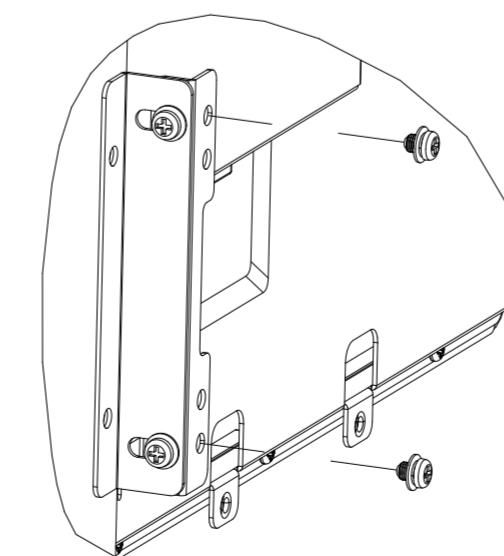

INTELLITOUCH, ACCUTOUCH, AND SECURETOUCH MODEL

INTELLITOUCH, ACCUTOUCH, AND SECURETOUCH MODEL

WITH SIDE MOUNTING BRACKETS (6 INCLUDED)
 REPLACEMENT BRACKET KIT P/N E000878 AVAILABLE SEPARATELY

OPTIONAL FRONT MOUNT BEZEL KIT - P/N E000880
 FOR INTELLITOUCH, ACCUTOUCH, AND SECURETOUCH MODEL ONLY
 ORDERED SEPARATELY, CUSTOMER ASSEMBLED

ZERO-BEZEL INTELLITOUCH MODEL

ZERO-BEZEL INTELLITOUCH MODEL

WITH FLUSH MOUNTING BRACKETS (6 SETS INCLUDED)
 REPLACEMENT BRACKET KIT P/N E000879 AVAILABLE SEPARATELY

DETAIL D
 SCALE 0.600