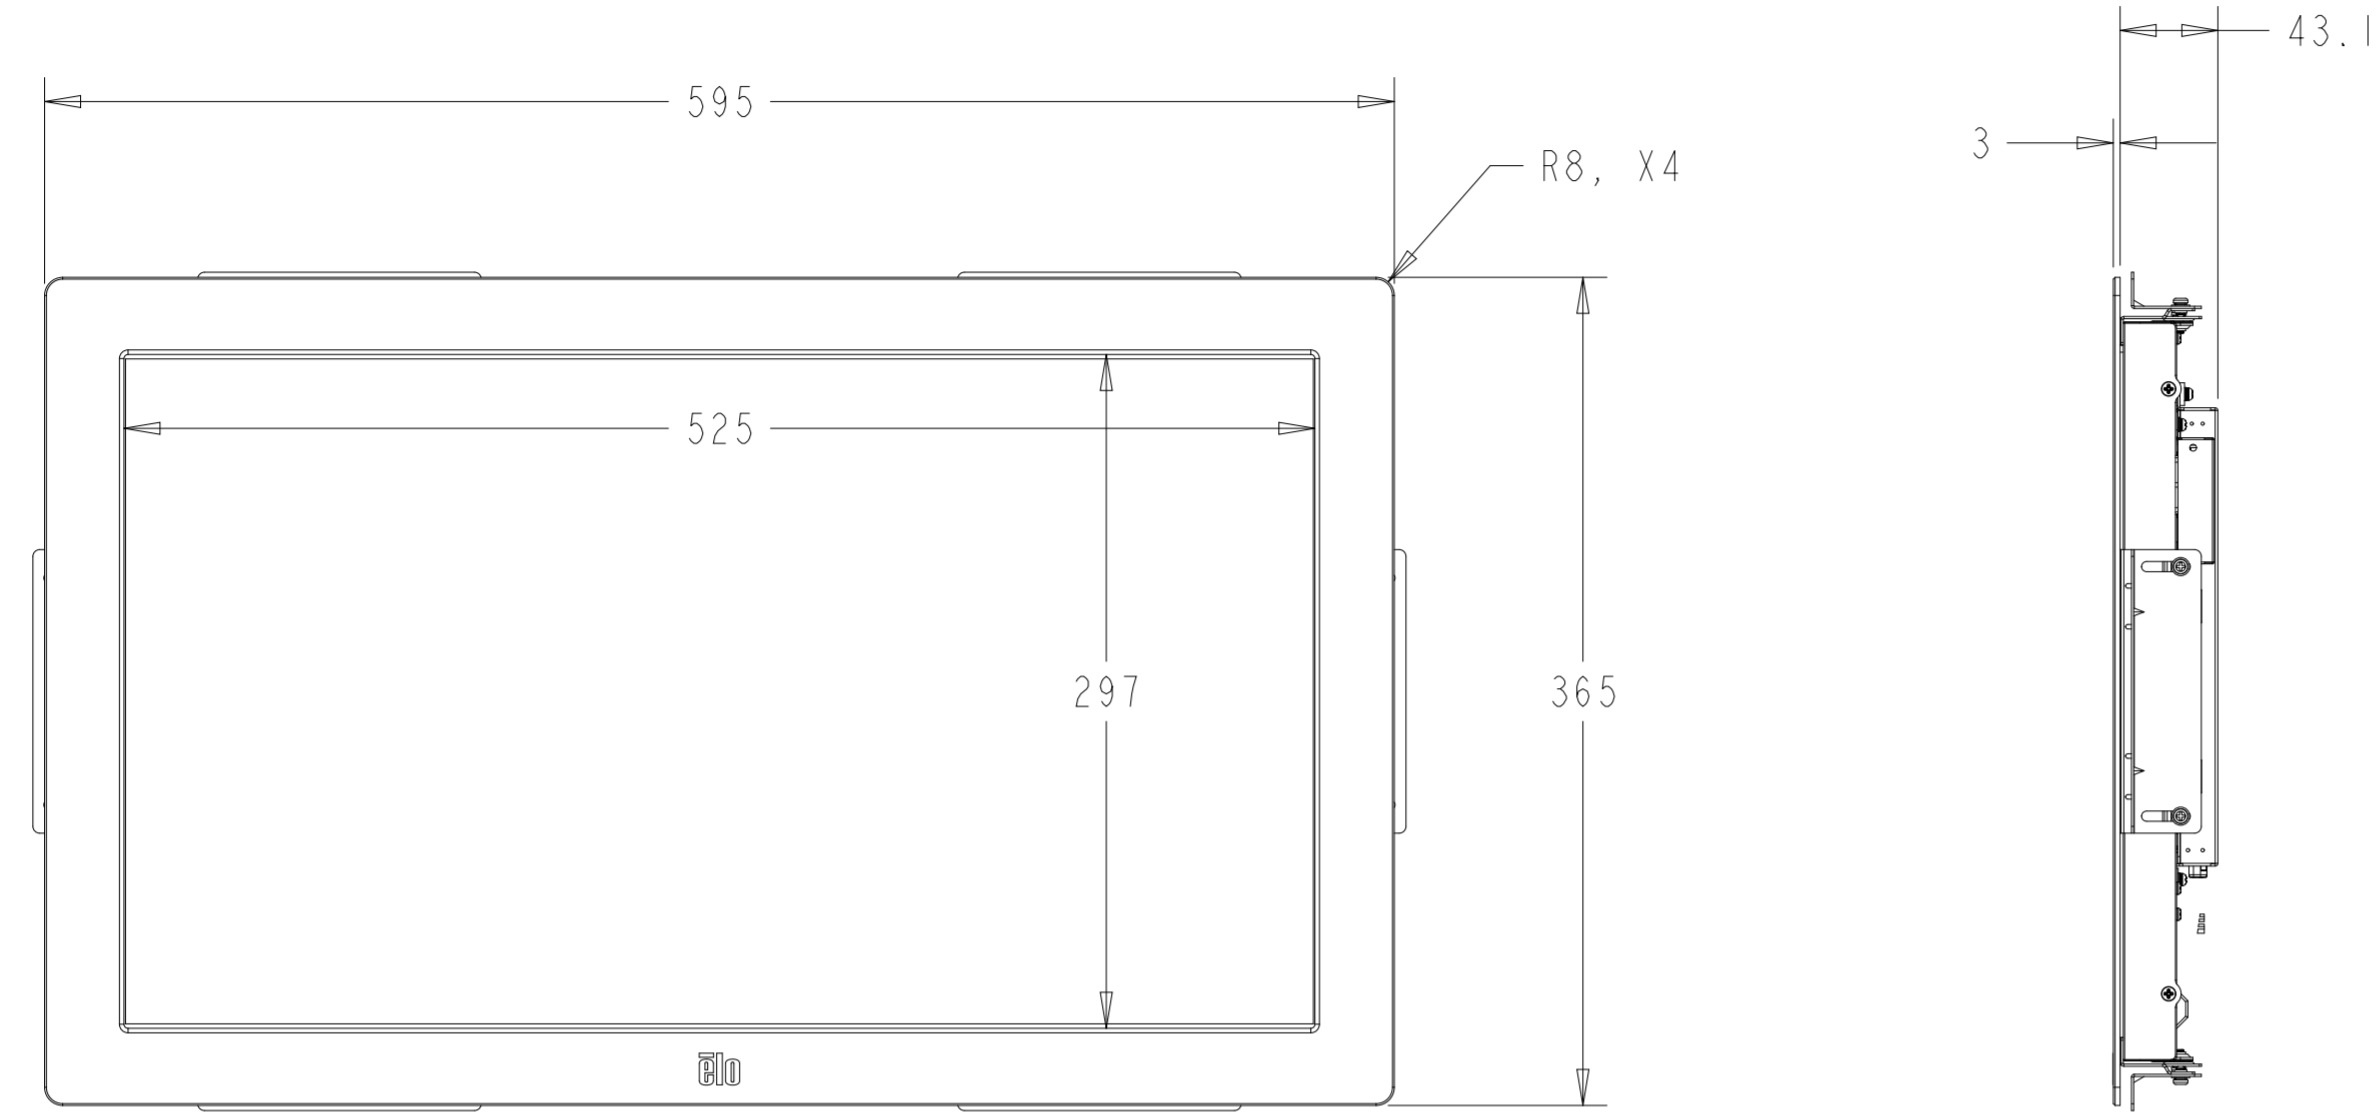

INTELLITOUCH, ACCUTOUCH, AND SECURETOUCH MODEL

INTELLITOUCH, ACCUTOUCH, AND SECURETOUCH MODEL

WITH SIDE MOUNTING BRACKETS (6 INCLUDED)
 REPLACEMENT BRACKET KIT P/N E000878 AVAILABLE SEPARATELY

OPTIONAL FRONT MOUNT BEZEL KIT - P/N E000880
 FOR INTELLITOUCH, ACCUTOUCH, AND SECURETOUCH MODEL ONLY
 ORDERED SEPARATELY, CUSTOMER ASSEMBLED

ZERO-BEZEL INTELLITOUCH MODEL

ZERO-BEZEL INTELLITOUCH MODEL

WITH FLUSH MOUNTING BRACKETS (6 SETS INCLUDED)
 REPLACEMENT BRACKET KIT P/N E000879 AVAILABLE SEPARATELY

DETAIL D
 SCALE 0.600