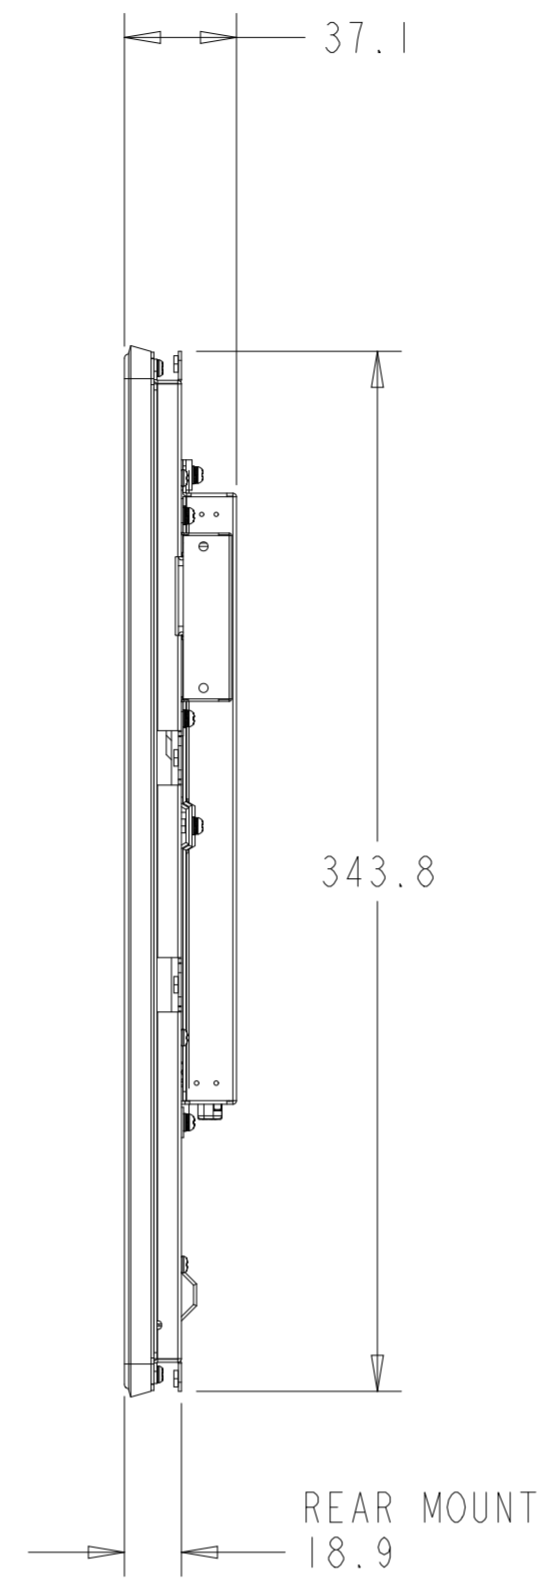

PROJECTED CAPACITIVE MODEL

PROJECTED CAPACITIVE MODEL

WITH FLUSH MOUNTING BRACKETS (6 SETS INCLUDED)
 REPLACEMENT BRACKET KIT P/N E000879 AVAILABLE SEPARATELY

SECTION KIOSK-KIOSK
 SCALE 2.000

DETAIL B
 SCALE 0.600

INTELLITOUCH, ACCUTOUCH, AND SECURETOUCH MODEL

INTELLITOUCH, ACCUTOUCH, AND SECURETOUCH MODEL

WITH SIDE MOUNTING BRACKETS (6 INCLUDED)
 REPLACEMENT BRACKET KIT P/N E000878 AVAILABLE SEPARATELY

OPTIONAL FRONT MOUNT BEZEL KIT - P/N E000880
 FOR INTELLITOUCH, ACCUTOUCH, AND SECURETOUCH MODEL ONLY
 ORDERED SEPARATELY, CUSTOMER ASSEMBLED

ZERO-BEZEL INTELLITOUCH MODEL

ZERO-BEZEL INTELLITOUCH MODEL

WITH FLUSH MOUNTING BRACKETS (6 SETS INCLUDED)
 REPLACEMENT BRACKET KIT P/N E000879 AVAILABLE SEPARATELY

DETAIL D
 SCALE 0.600