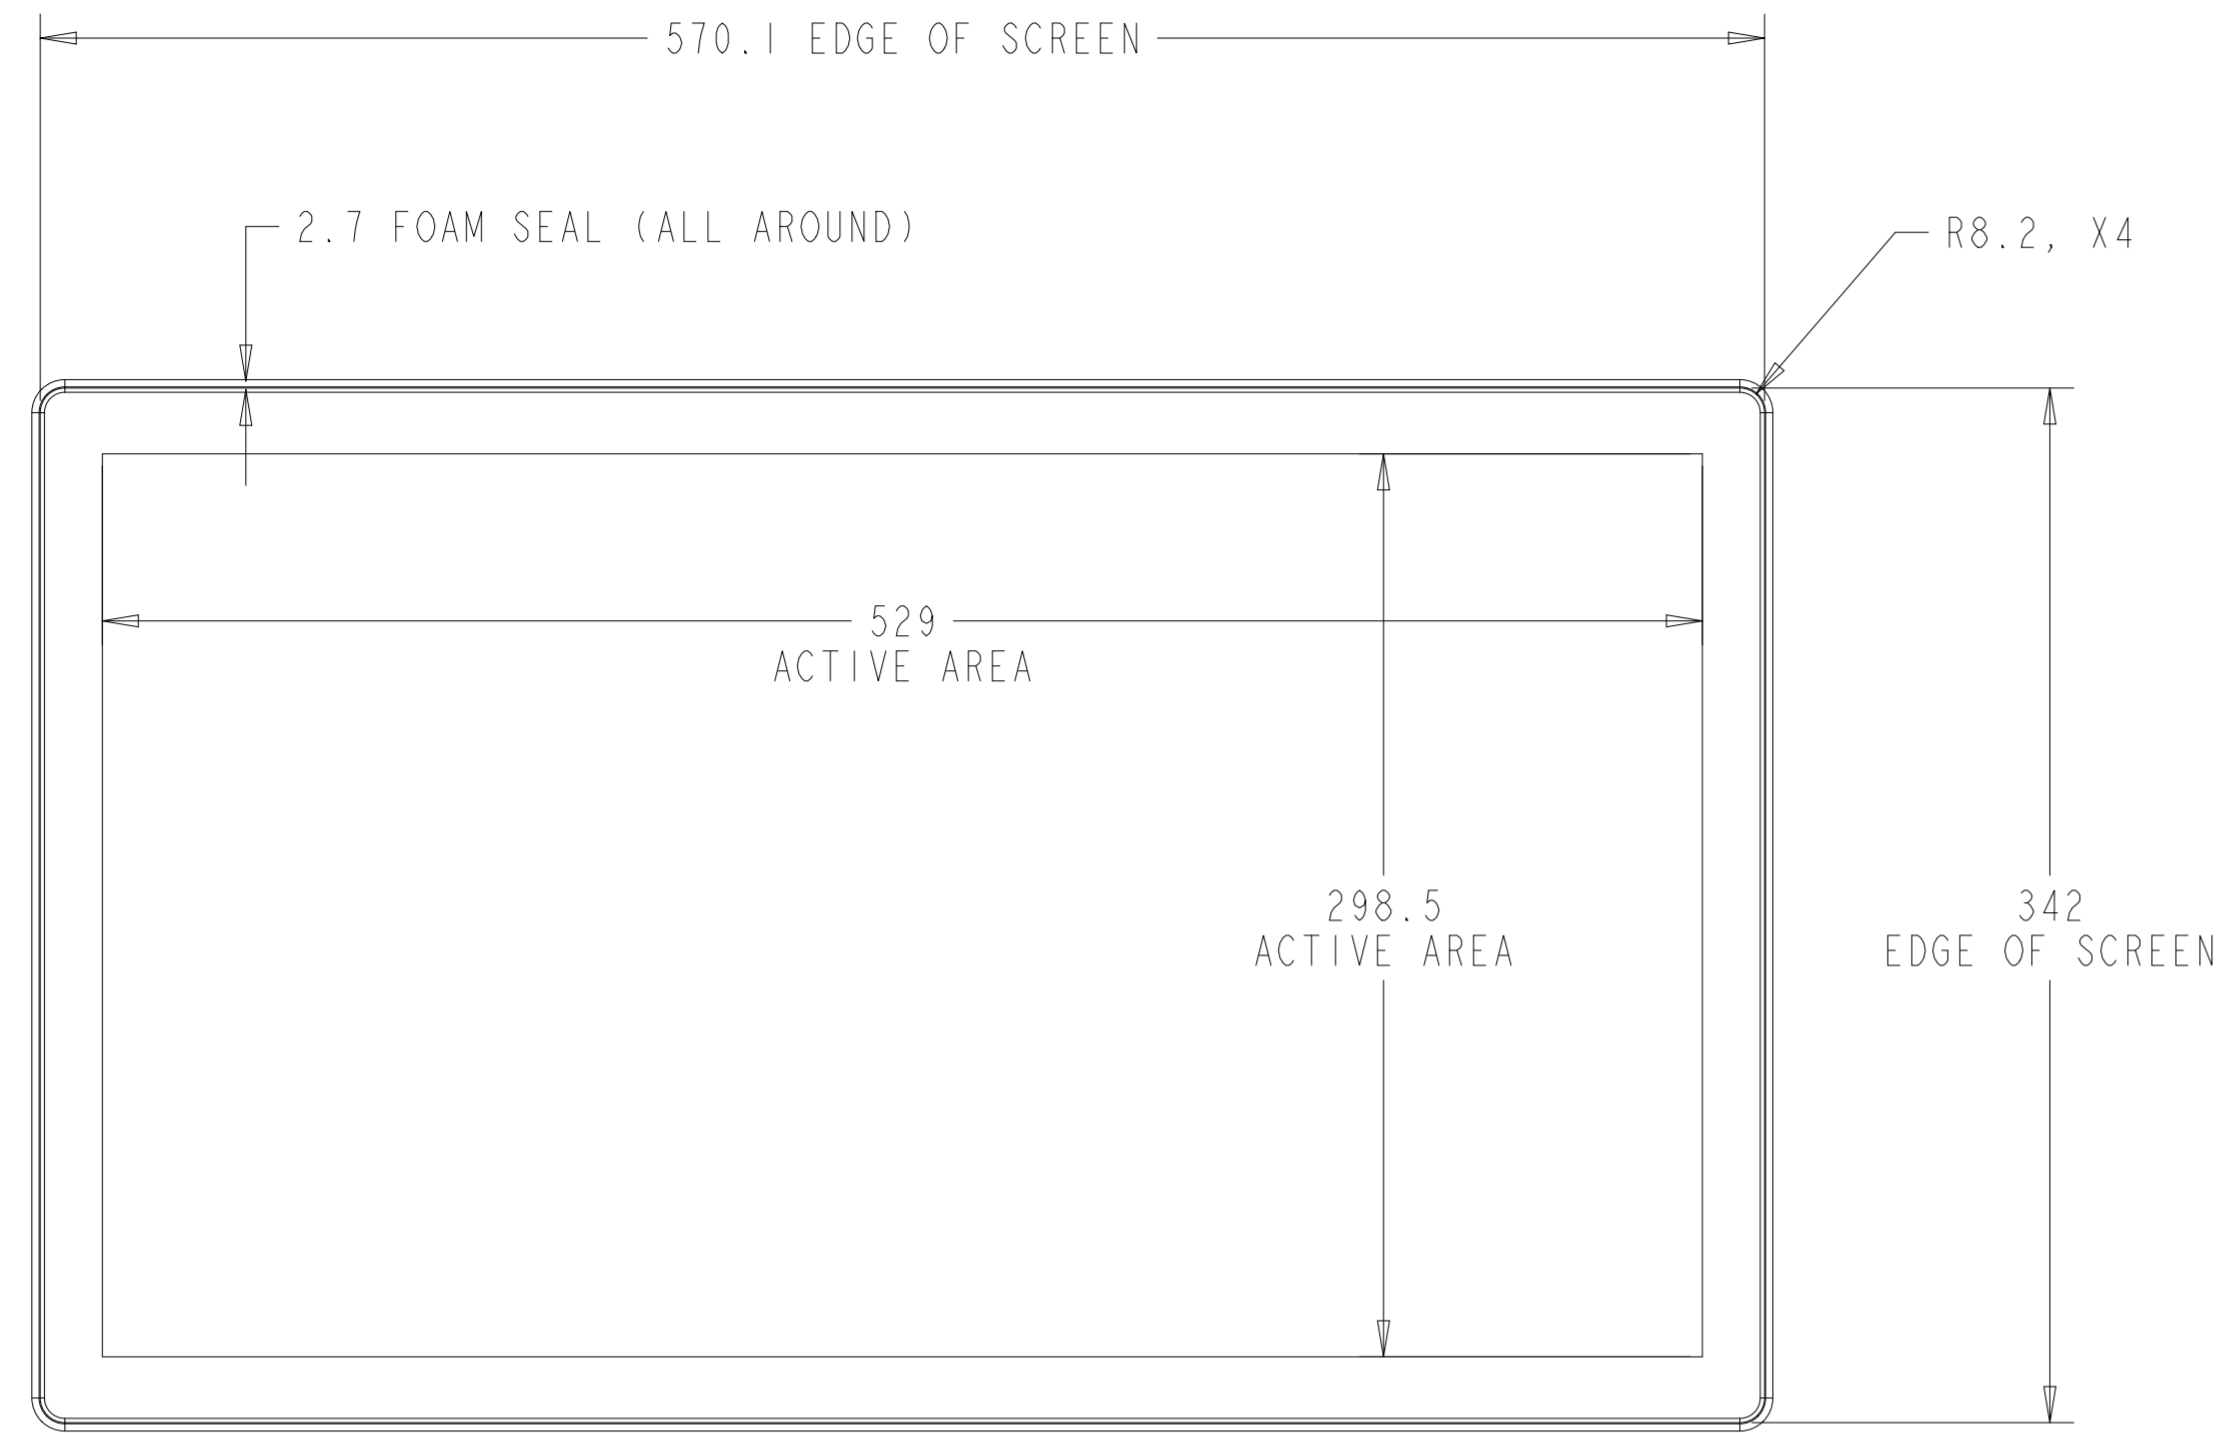

INTELLITOUCH, ACCUTOUCH, AND SECURETOUCH MODEL

INTELLITOUCH, ACCUTOUCH, AND SECURETOUCH MODEL

WITH SIDE MOUNTING BRACKETS (6 INCLUDED)
 REPLACEMENT BRACKET KIT P/N E000878 AVAILABLE SEPARATELY

OPTIONAL FRONT MOUNT BEZEL KIT - P/N E000880
 FOR INTELLITOUCH, ACCUTOUCH, AND SECURETOUCH MODEL ONLY
 ORDERED SEPARATELY, CUSTOMER ASSEMBLED

ZERO-BEZEL INTELLITOUCH MODEL

ZERO-BEZEL INTELLITOUCH MODEL

WITH FLUSH MOUNTING BRACKETS (6 SETS INCLUDED)
 REPLACEMENT BRACKET KIT P/N E000879 AVAILABLE SEPARATELY

DETAIL D
 SCALE 0.600