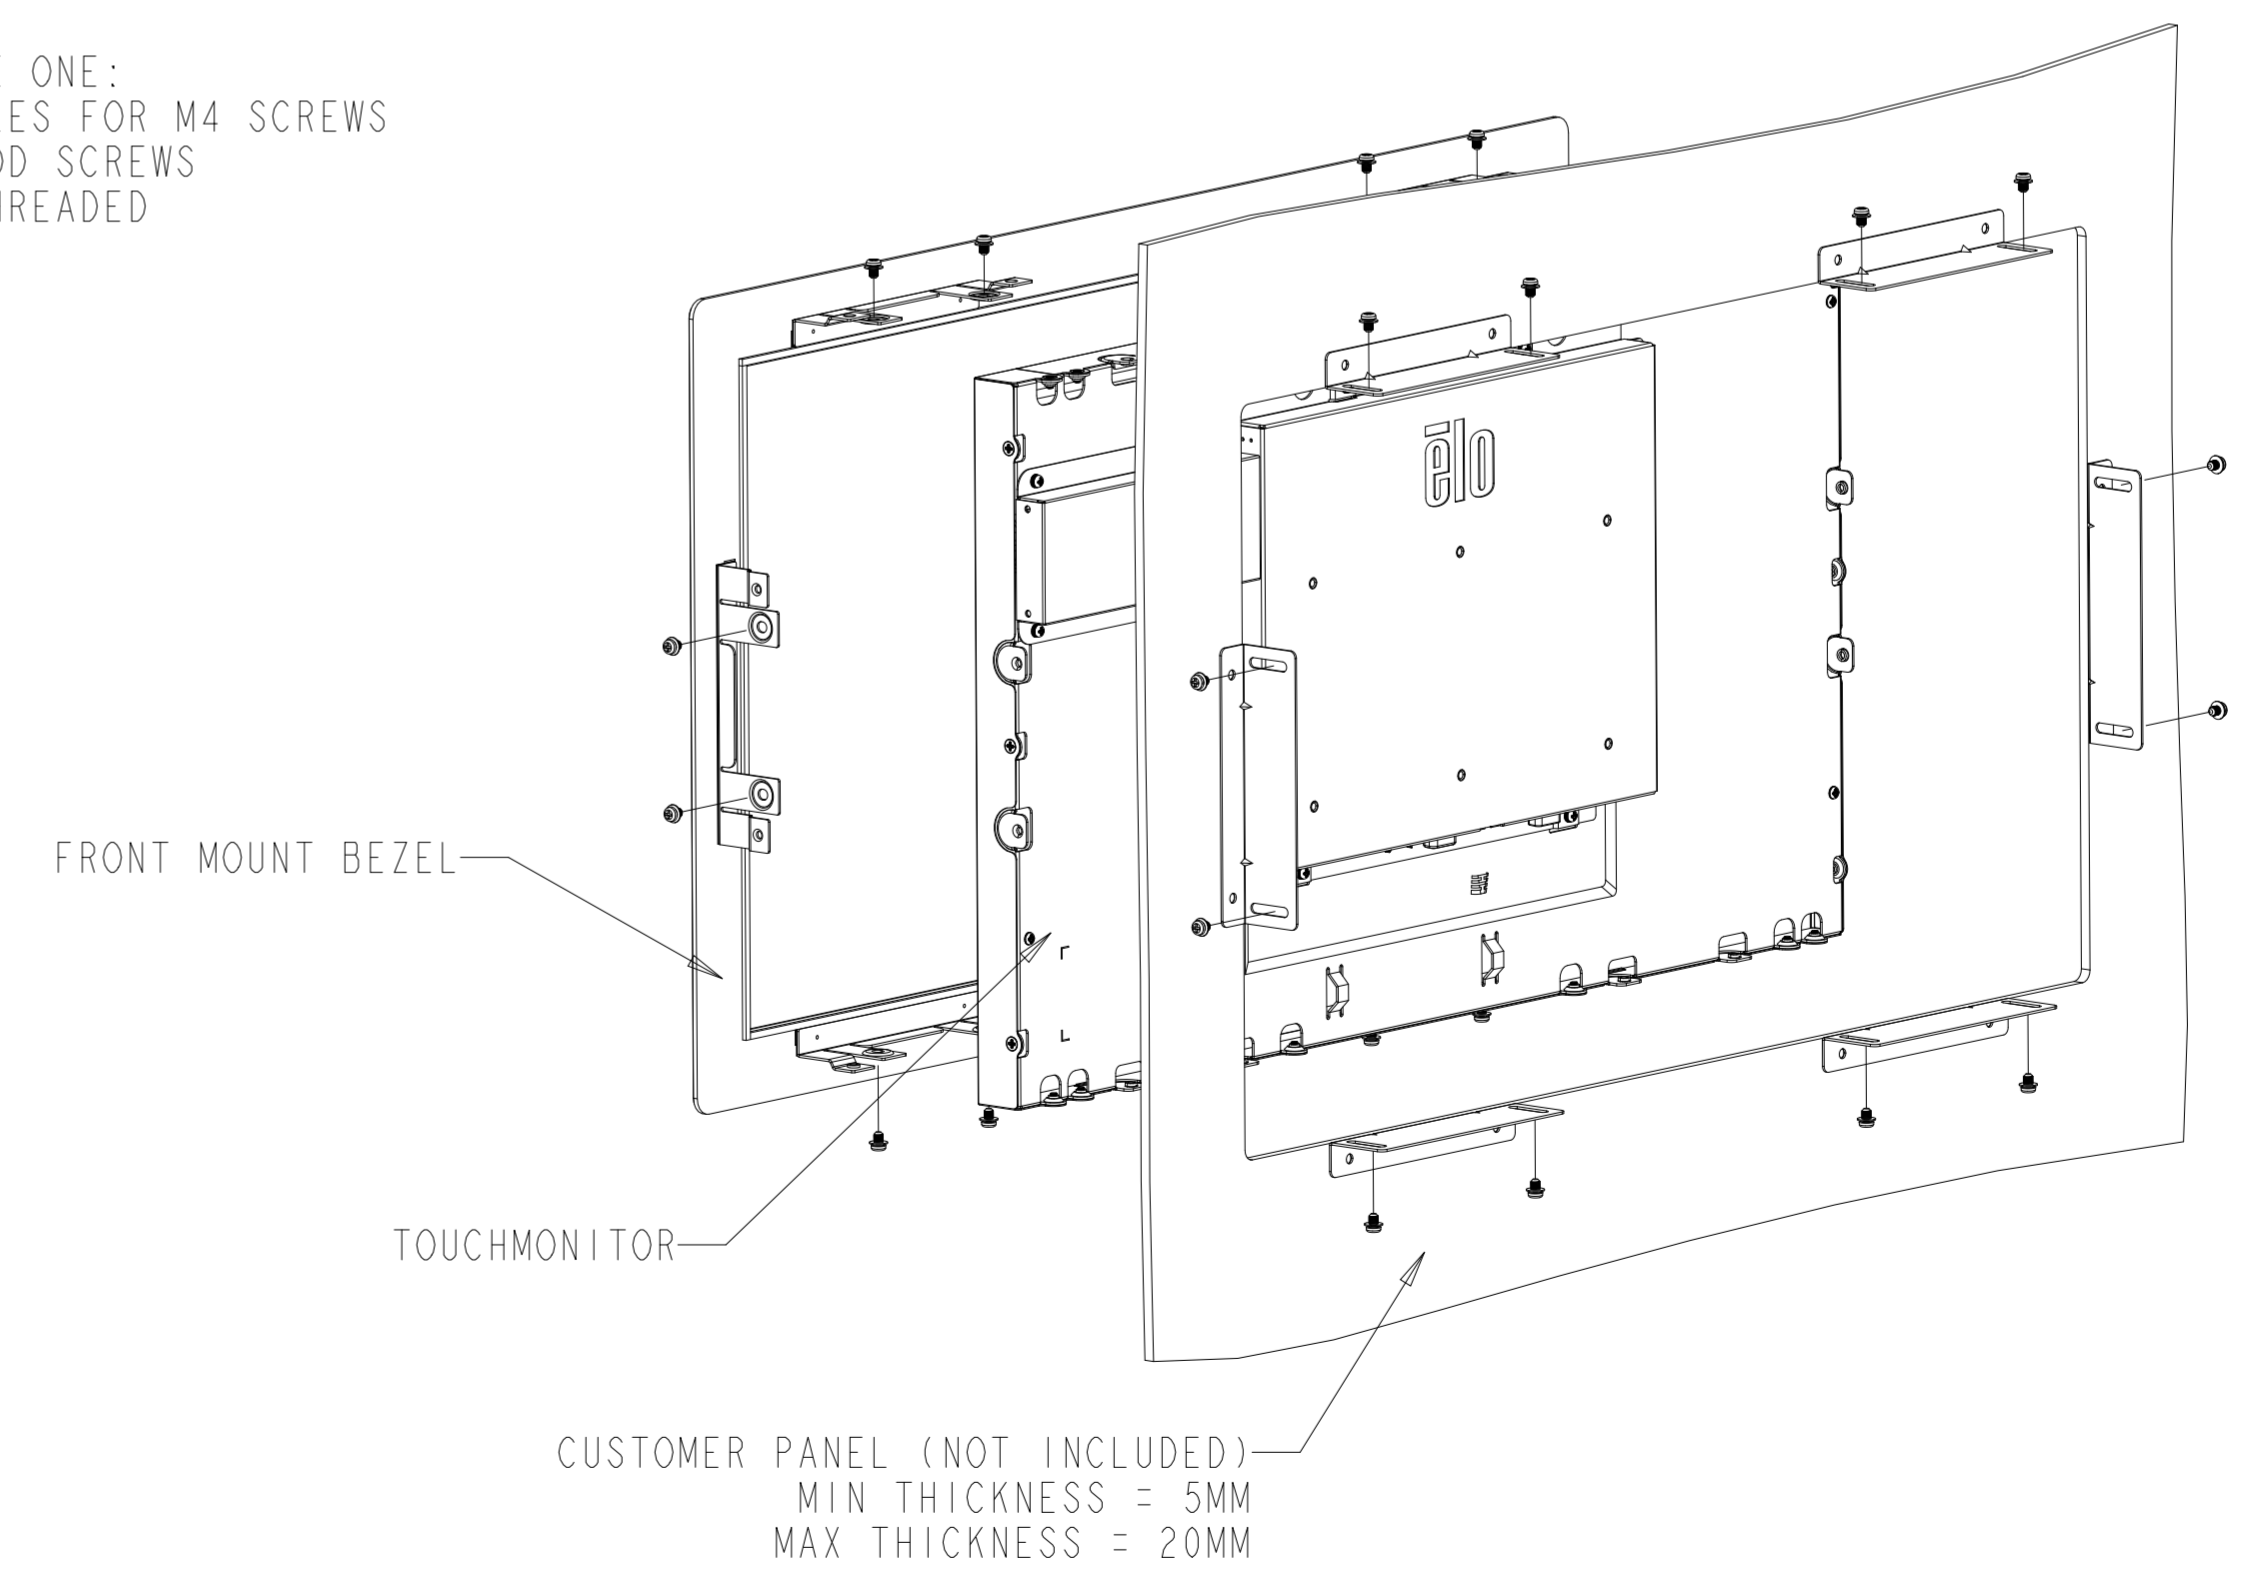

INTELLITOUCH, ACCUTOUCH, AND SECURETOUCH MODEL

INTELLITOUCH, ACCUTOUCH, AND SECURETOUCH MODEL

WITH SIDE MOUNTING BRACKETS (6 INCLUDED)
 REPLACEMENT BRACKET KIT P/N E000878 AVAILABLE SEPARATELY

OPTIONAL FRONT MOUNT BEZEL KIT - P/N E000880
 FOR INTELLITOUCH, ACCUTOUCH, AND SECURETOUCH MODEL ONLY
 ORDERED SEPARATELY, CUSTOMER ASSEMBLED

ZERO-BEZEL INTELLITOUCH MODEL

ZERO-BEZEL INTELLITOUCH MODEL

WITH FLUSH MOUNTING BRACKETS (6 SETS INCLUDED)
 REPLACEMENT BRACKET KIT P/N E000879 AVAILABLE SEPARATELY

DETAIL D
 SCALE 0.600