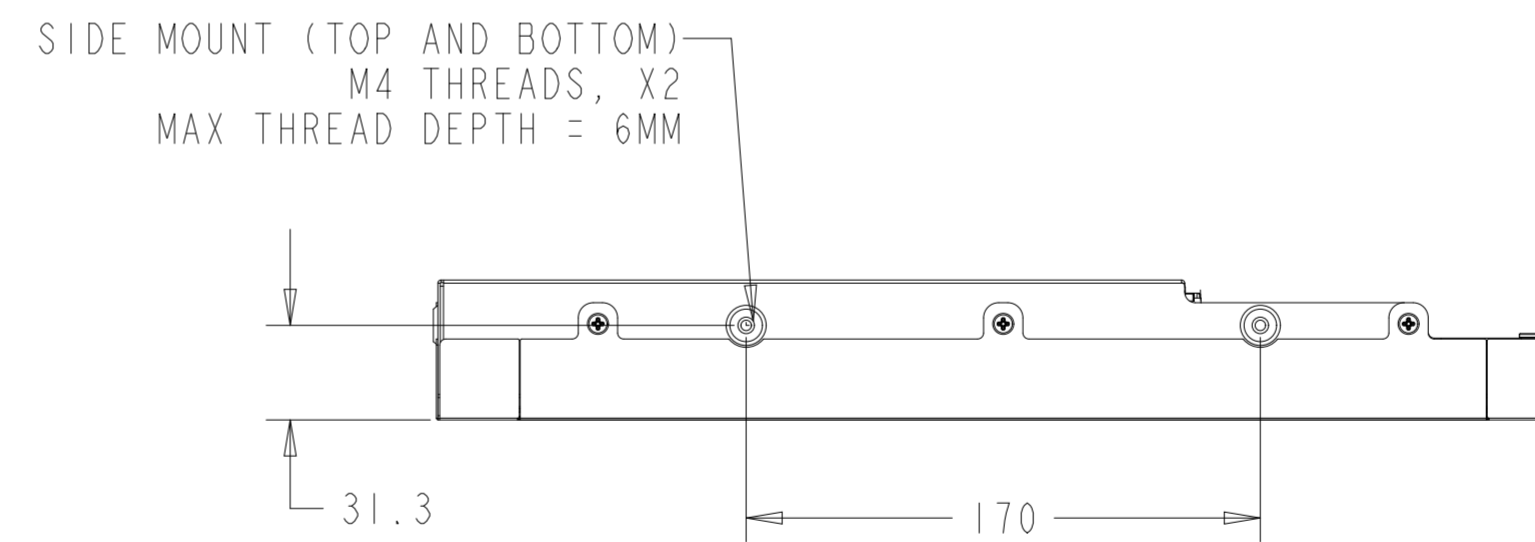

PROJECTED CAPACITIVE MODEL

REAR MOUNT
M4 THREADS, X8
MAX THREAD DEPTH = 8MM

PROJECTED CAPACITIVE MODEL

WITH FLUSH MOUNTING BRACKETS (4 INCLUDED)
 REPLACEMENT BRACKET KIT P/N E548786 AVAILABLE SEPARATELY

INTELLITOUCH, ACCUTOUCH, AND SECURETOUCH MODEL

INTELLITOUCH, ACCUTOUCH, AND SECURETOUCH MODEL

WITH SIDE MOUNTING BRACKETS (4 INCLUDED)
 REPLACEMENT BRACKET KIT P/N E333212 AVAILABLE SEPARATELY

FRONT MOUNT BEZEL KIT
P/N E711274 FOR INTELLITOUCH, ACCUTOUCH, AND SECURETOUCH MODEL ONLY