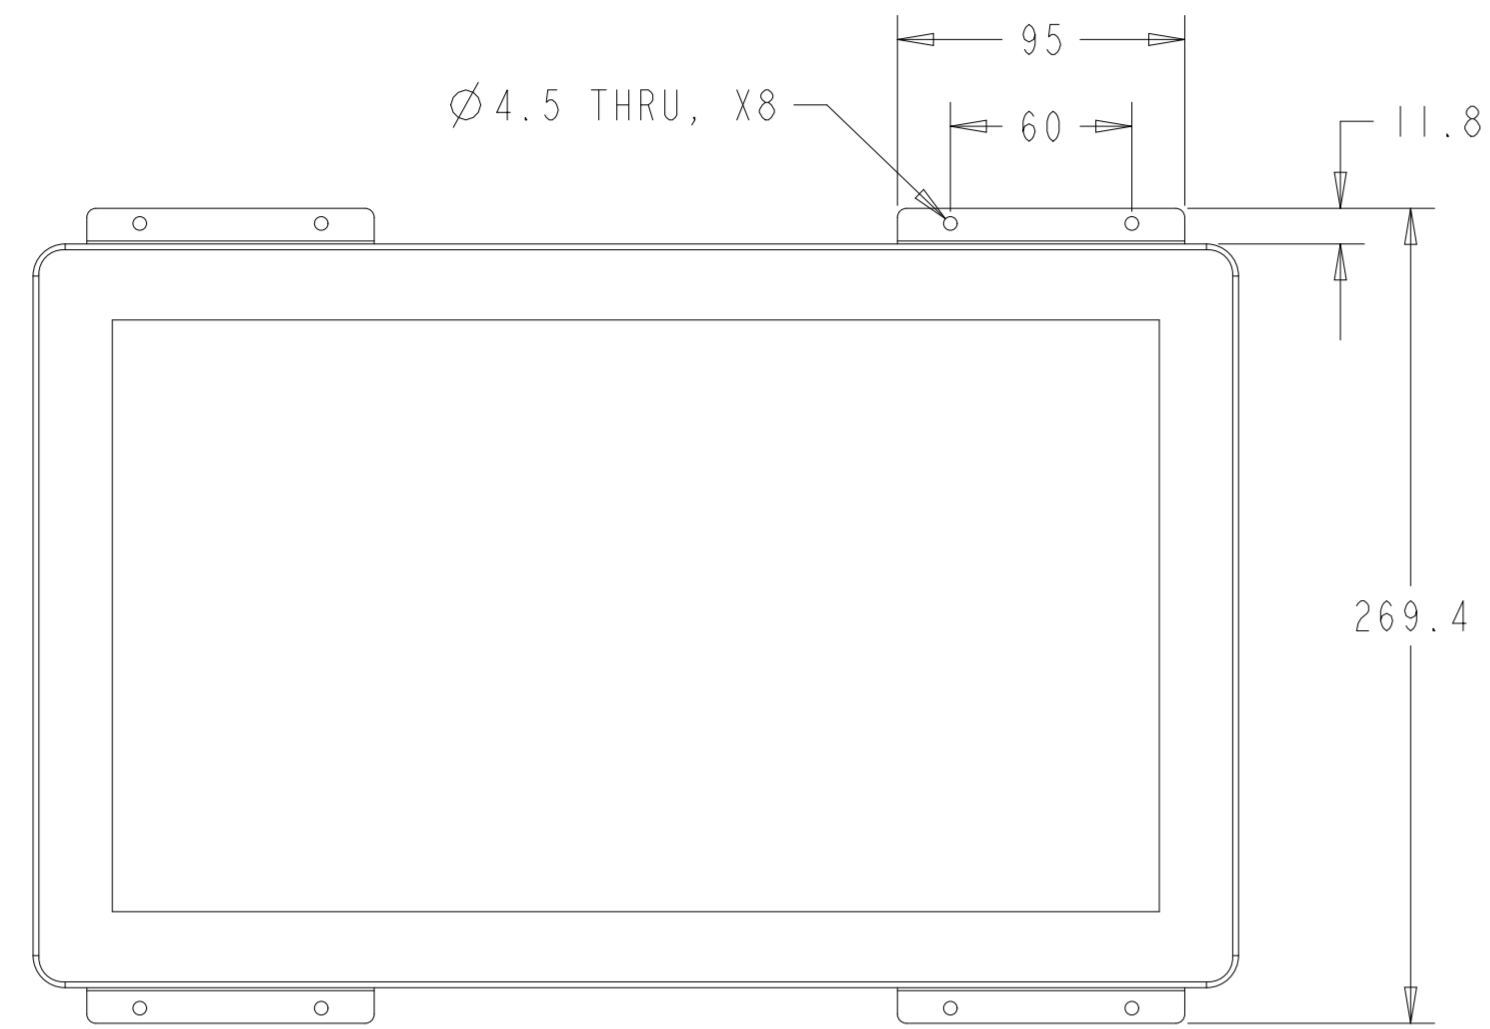

PROJECTED CAPACITIVE MODEL

REAR MOUNT
M4 THREADS, X8
MAX THREAD DEPTH = 8MM

PROJECTED CAPACITIVE MODEL

WITH FLUSH MOUNTING BRACKETS (4 INCLUDED)
 REPLACEMENT BRACKET KIT P/N E548786 AVAILABLE SEPARATELY

INTELLITOUCH, ACCUTOUCH, AND SECURETOUCH MODEL

INTELLITOUCH, ACCUTOUCH, AND SECURETOUCH MODEL

WITH SIDE MOUNTING BRACKETS (4 INCLUDED)
 REPLACEMENT BRACKET KIT P/N E333212 AVAILABLE SEPARATELY

FRONT MOUNT BEZEL KIT
P/N E711274 FOR INTELLITOUCH, ACCUTOUCH, AND SECURETOUCH MODEL ONLY