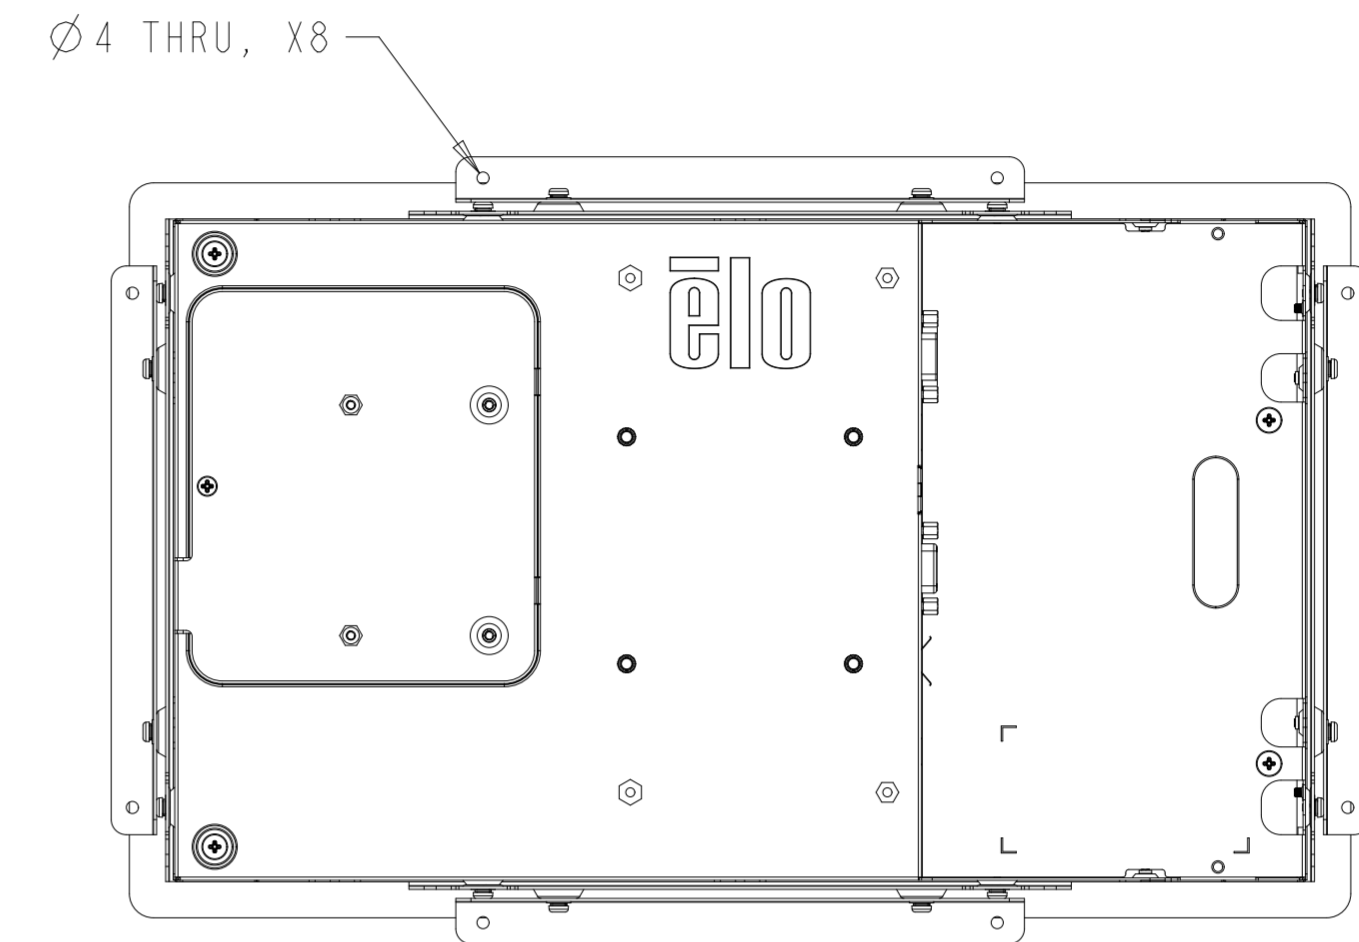

PROJECTED CAPACITIVE MODEL

REAR MOUNT
M4 THREADS, X8
MAX THREAD DEPTH = 8MM

PROJECTED CAPACITIVE MODEL

WITH FLUSH MOUNTING BRACKETS (4 INCLUDED)
 REPLACEMENT BRACKET KIT P/N E548786 AVAILABLE SEPARATELY

INTELLITOUCH, ACCUTOUCH, AND SECURETOUCH MODEL

INTELLITOUCH, ACCUTOUCH, AND SECURETOUCH MODEL

WITH SIDE MOUNTING BRACKETS (4 INCLUDED)
 REPLACEMENT BRACKET KIT P/N E333212 AVAILABLE SEPARATELY

FRONT MOUNT BEZEL KIT
P/N E711274 FOR INTELLITOUCH, ACCUTOUCH, AND SECURETOUCH MODEL ONLY

RACK MOUNT KIT
P/N E921202 FOR INTELLITOUCH, ACCUTOUCH, AND SECURETOUCH MODEL ONLY