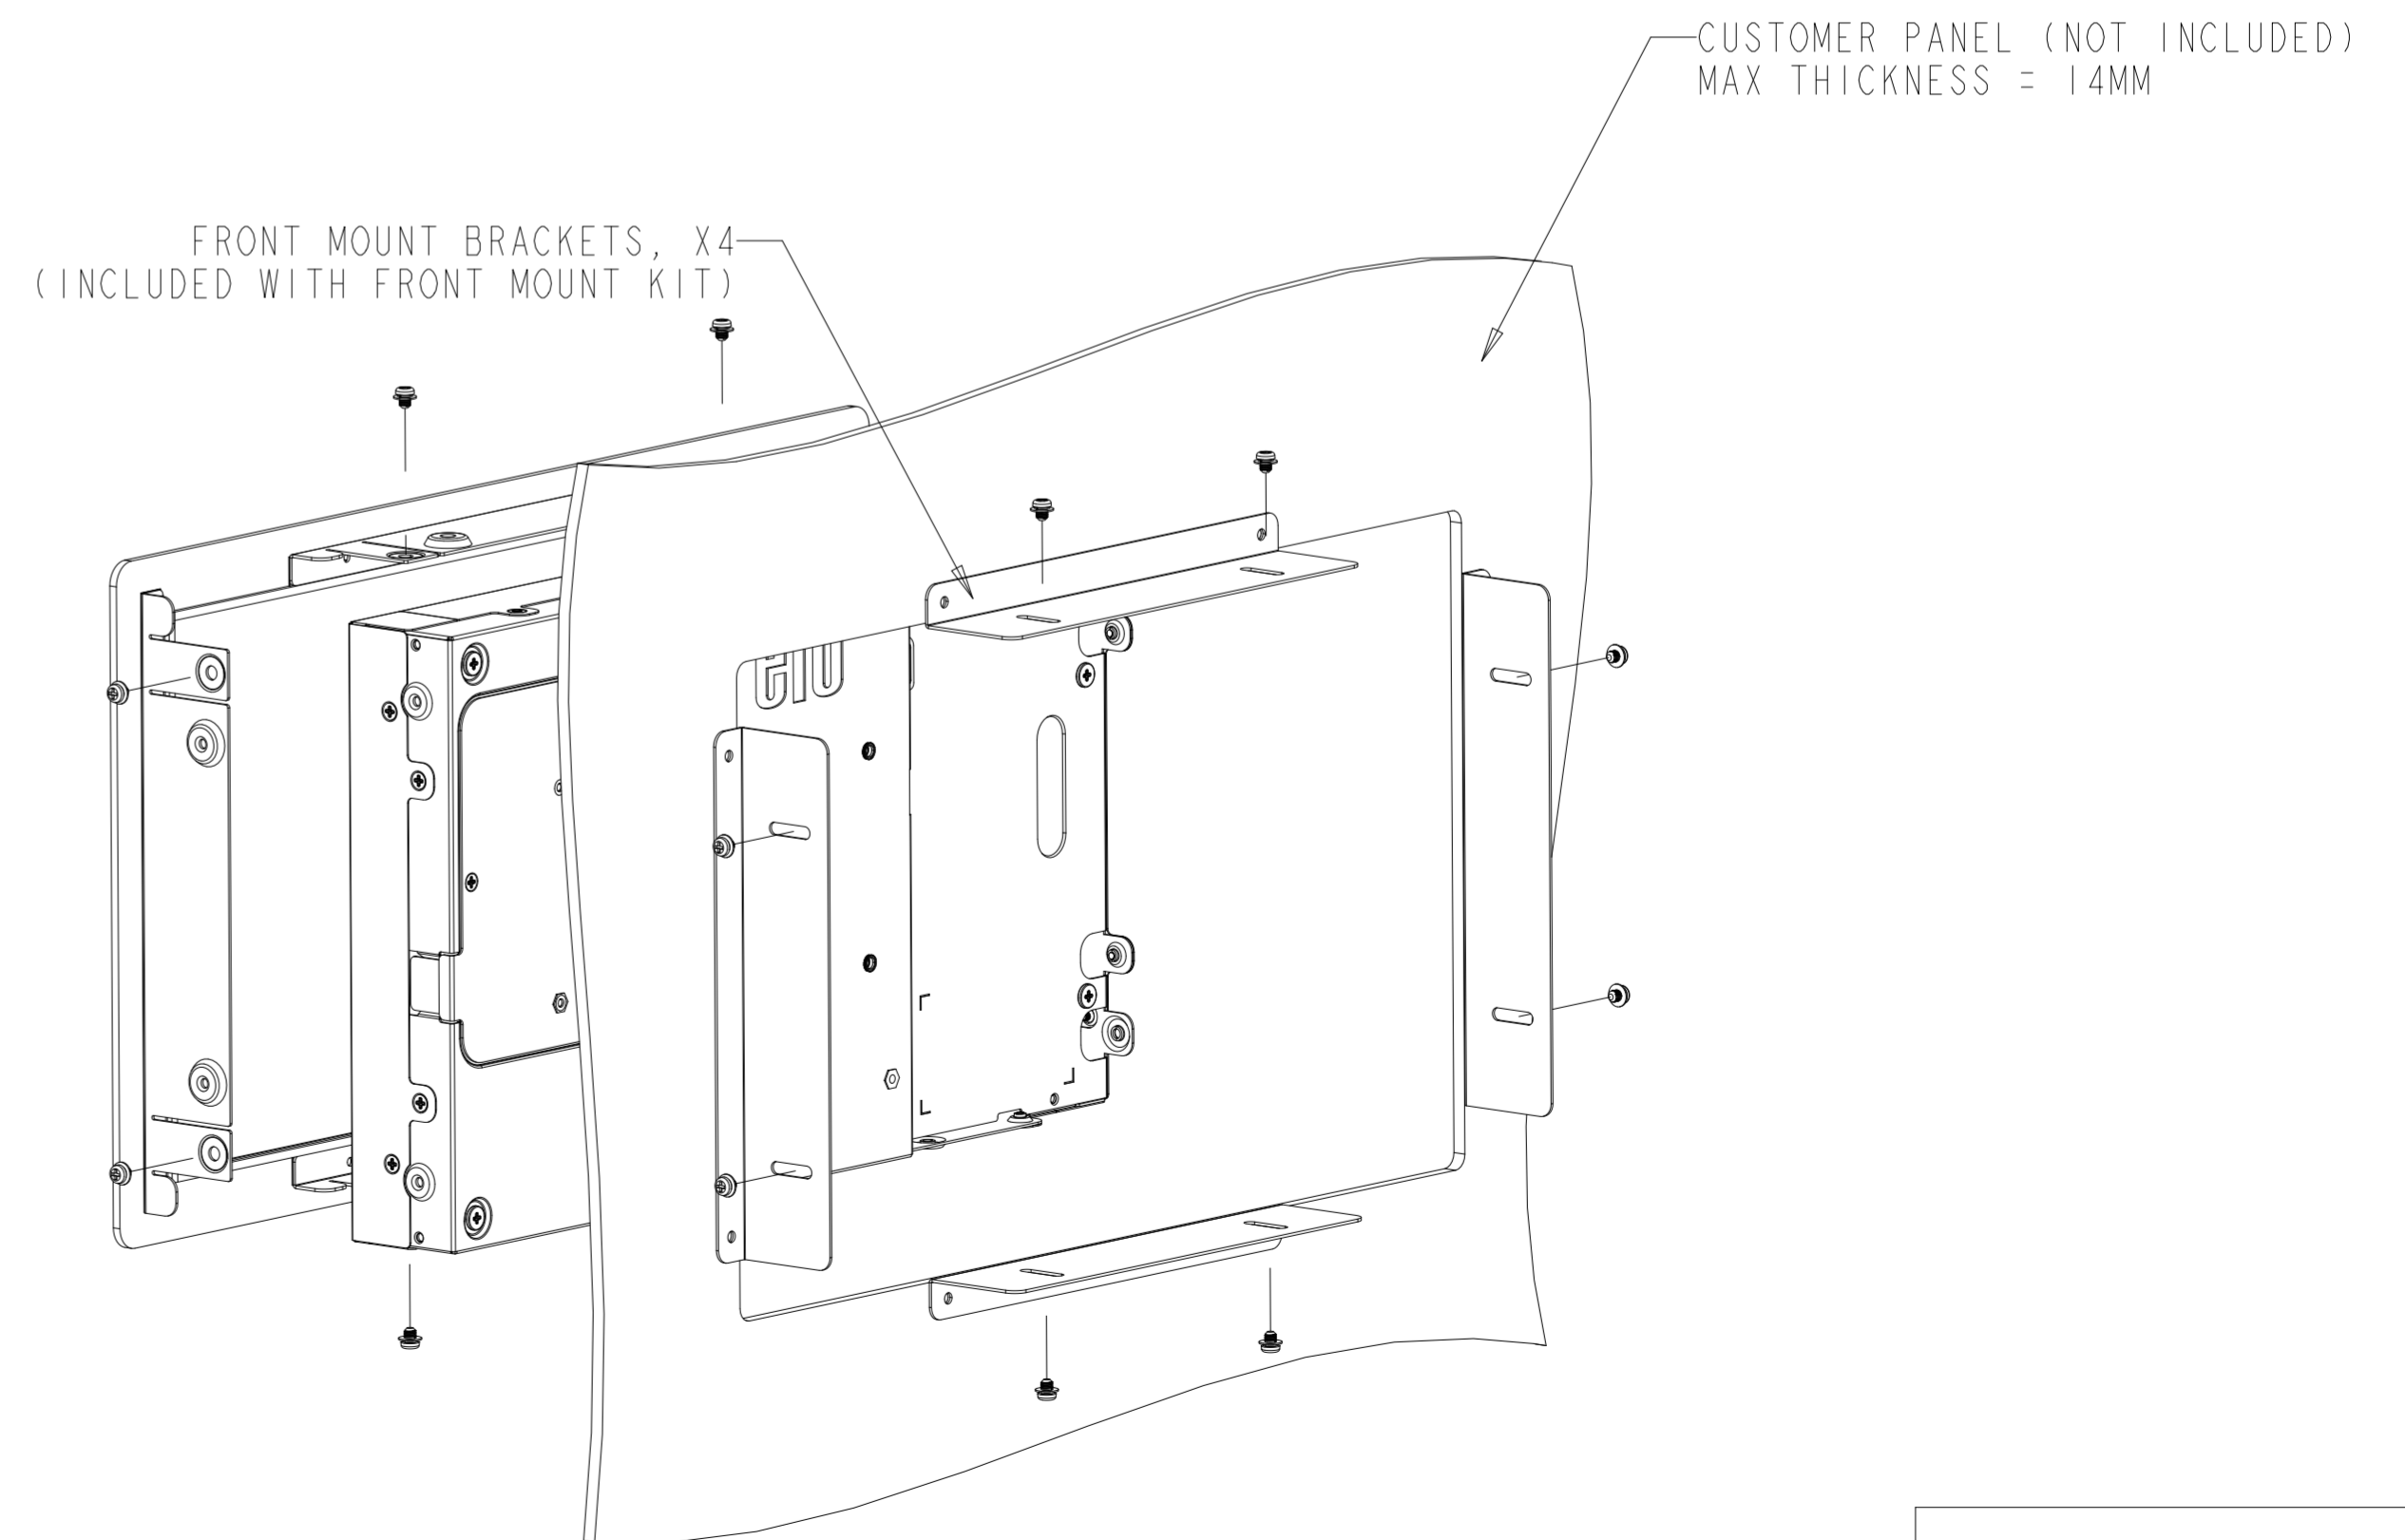

PROJECTED CAPACITIVE MODEL

REAR MOUNT
M4 THREADS, X8
MAX THREAD DEPTH = 8MM

PROJECTED CAPACITIVE MODEL

WITH FLUSH MOUNTING BRACKETS (4 INCLUDED)
 REPLACEMENT BRACKET KIT P/N E548786 AVAILABLE SEPARATELY

INTELLITOUCH, ACCUTOUCH, AND SECURETOUCH MODEL

INTELLITOUCH, ACCUTOUCH, AND SECURETOUCH MODEL

WITH SIDE MOUNTING BRACKETS (4 INCLUDED)
 REPLACEMENT BRACKET KIT P/N E333212 AVAILABLE SEPARATELY

FRONT MOUNT BEZEL KIT
P/N E711274 FOR INTELLITOUCH, ACCUTOUCH, AND SECURETOUCH MODEL ONLY