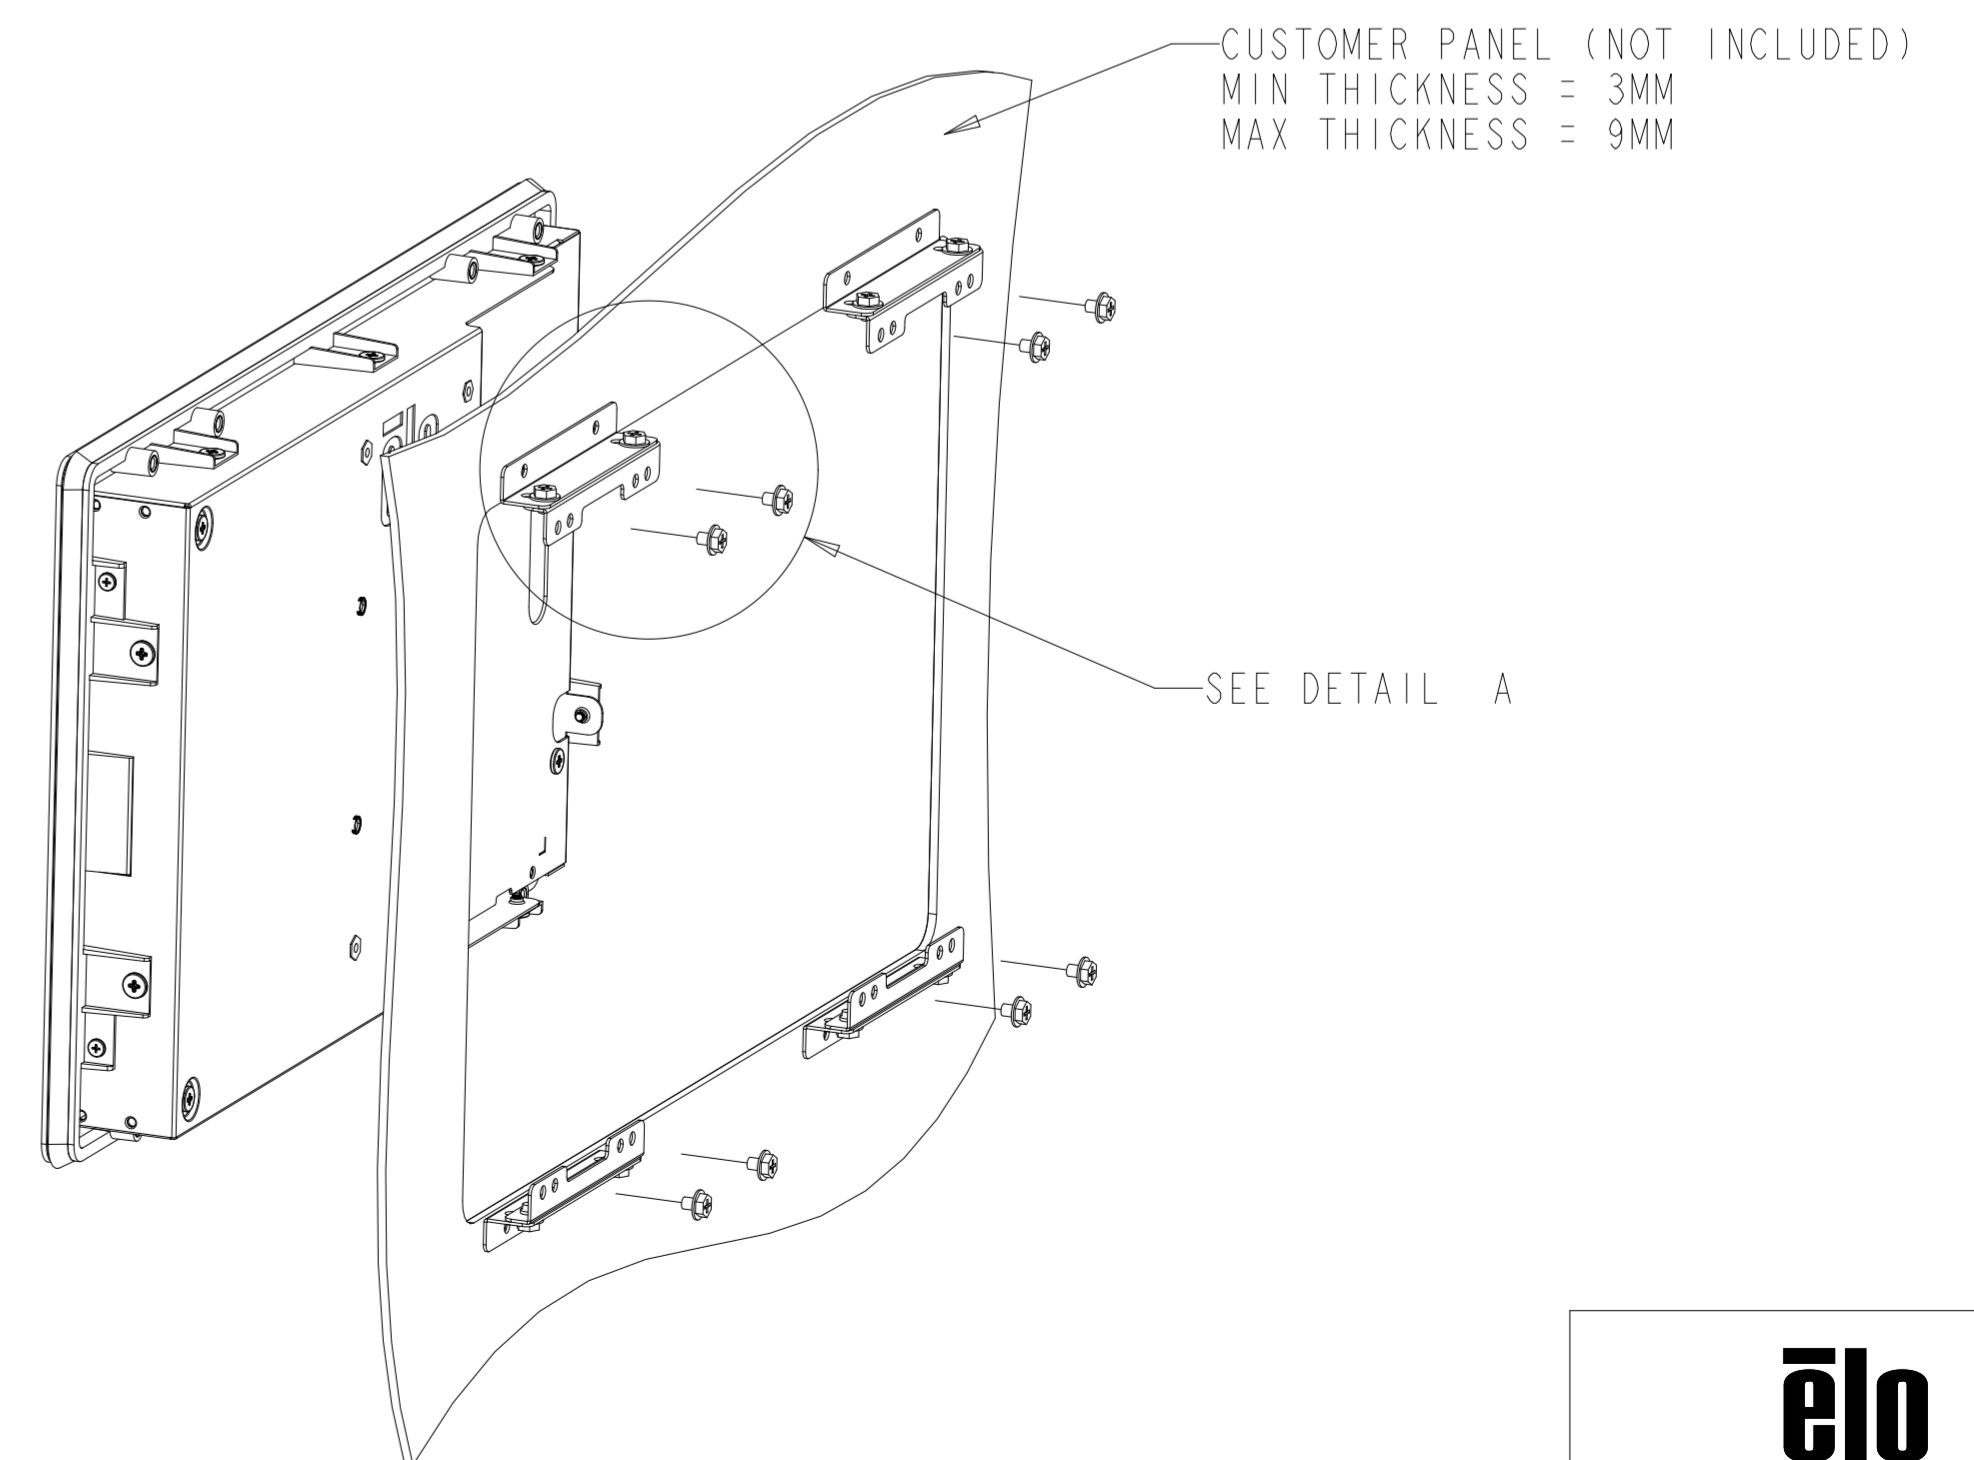

PROJECTED CAPACITIVE MODEL

REAR MOUNT
M4 THREADS, X8
MAX THREAD DEPTH = 8MM

PROJECTED CAPACITIVE MODEL

WITH FLUSH MOUNTING BRACKETS (4 INCLUDED)
 REPLACEMENT BRACKET KIT P/N E548786 AVAILABLE SEPARATELY

INTELLITOUCH, ACCUTOUCH, AND SECURETOUCH MODEL

INTELLITOUCH, ACCUTOUCH, AND SECURETOUCH MODEL

WITH SIDE MOUNTING BRACKETS (4 INCLUDED)
 REPLACEMENT BRACKET KIT P/N E333212 AVAILABLE SEPARATELY

FRONT MOUNT BEZEL KIT
P/N E711274 FOR INTELLITOUCH, ACCUTOUCH, AND SECURETOUCH MODEL ONLY

RACK MOUNT KIT
P/N E921202 FOR INTELLITOUCH, ACCUTOUCH, AND SECURETOUCH MODEL ONLY