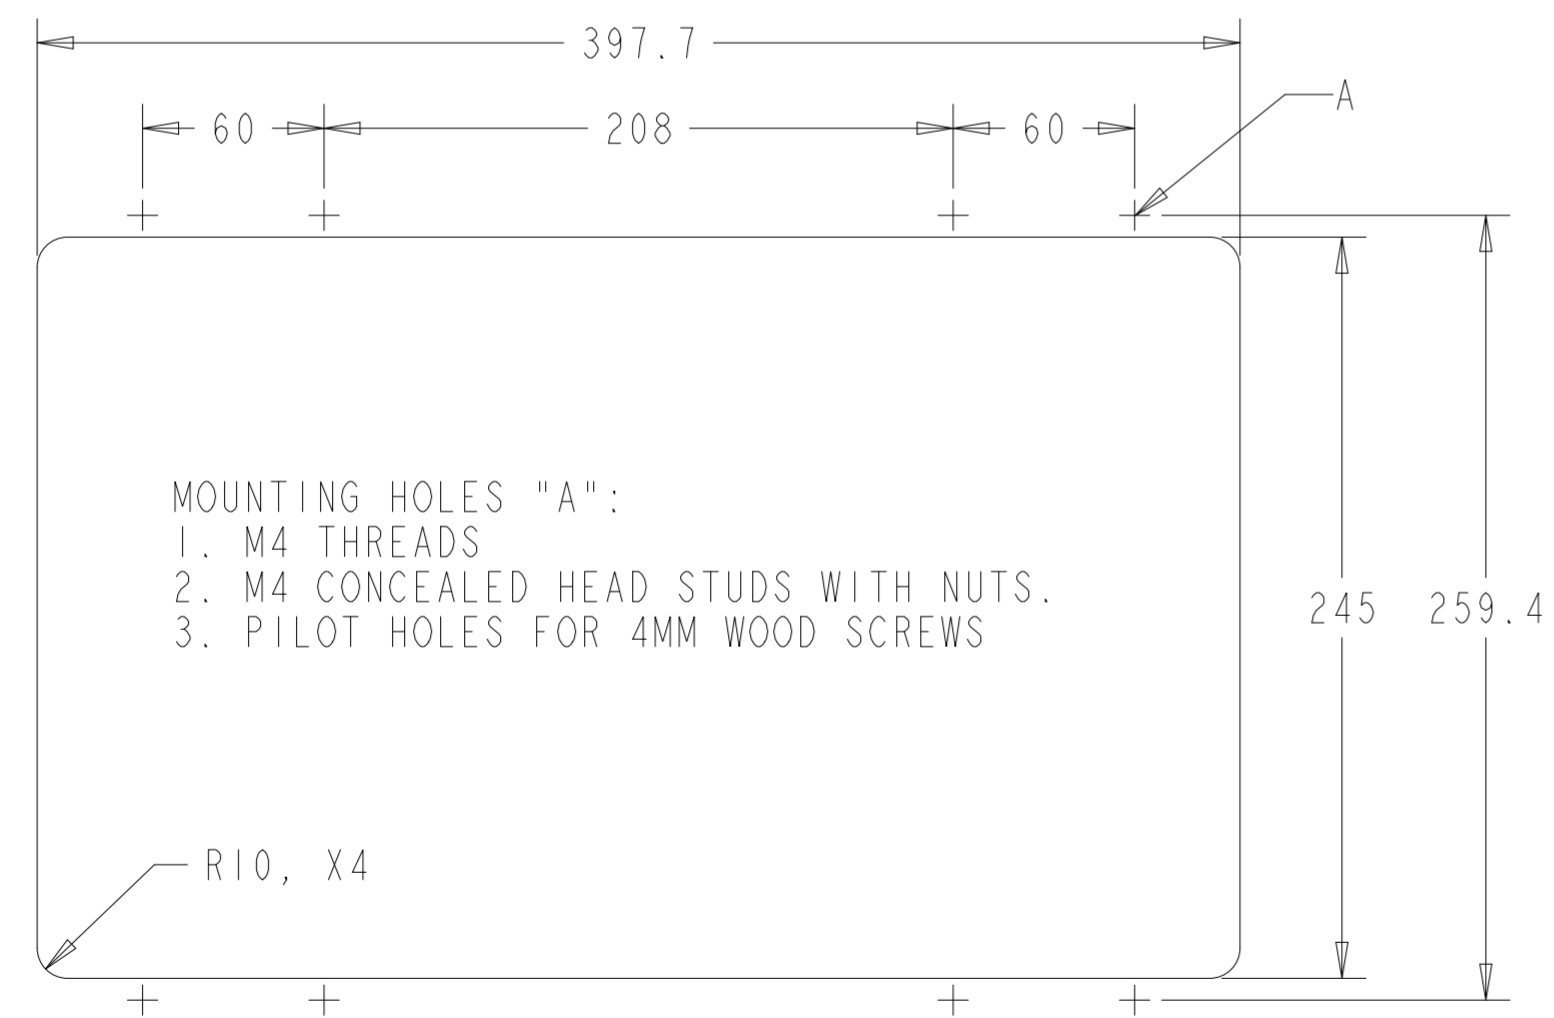

PROJECTED CAPACITIVE MODEL

REAR MOUNT
M4 THREADS, X8
MAX THREAD DEPTH = 8MM

PROJECTED CAPACITIVE MODEL

WITH FLUSH MOUNTING BRACKETS (4 INCLUDED)
 REPLACEMENT BRACKET KIT P/N E548786 AVAILABLE SEPARATELY

INTELLITOUCH, ACCUTOUCH, AND SECURETOUCH MODEL