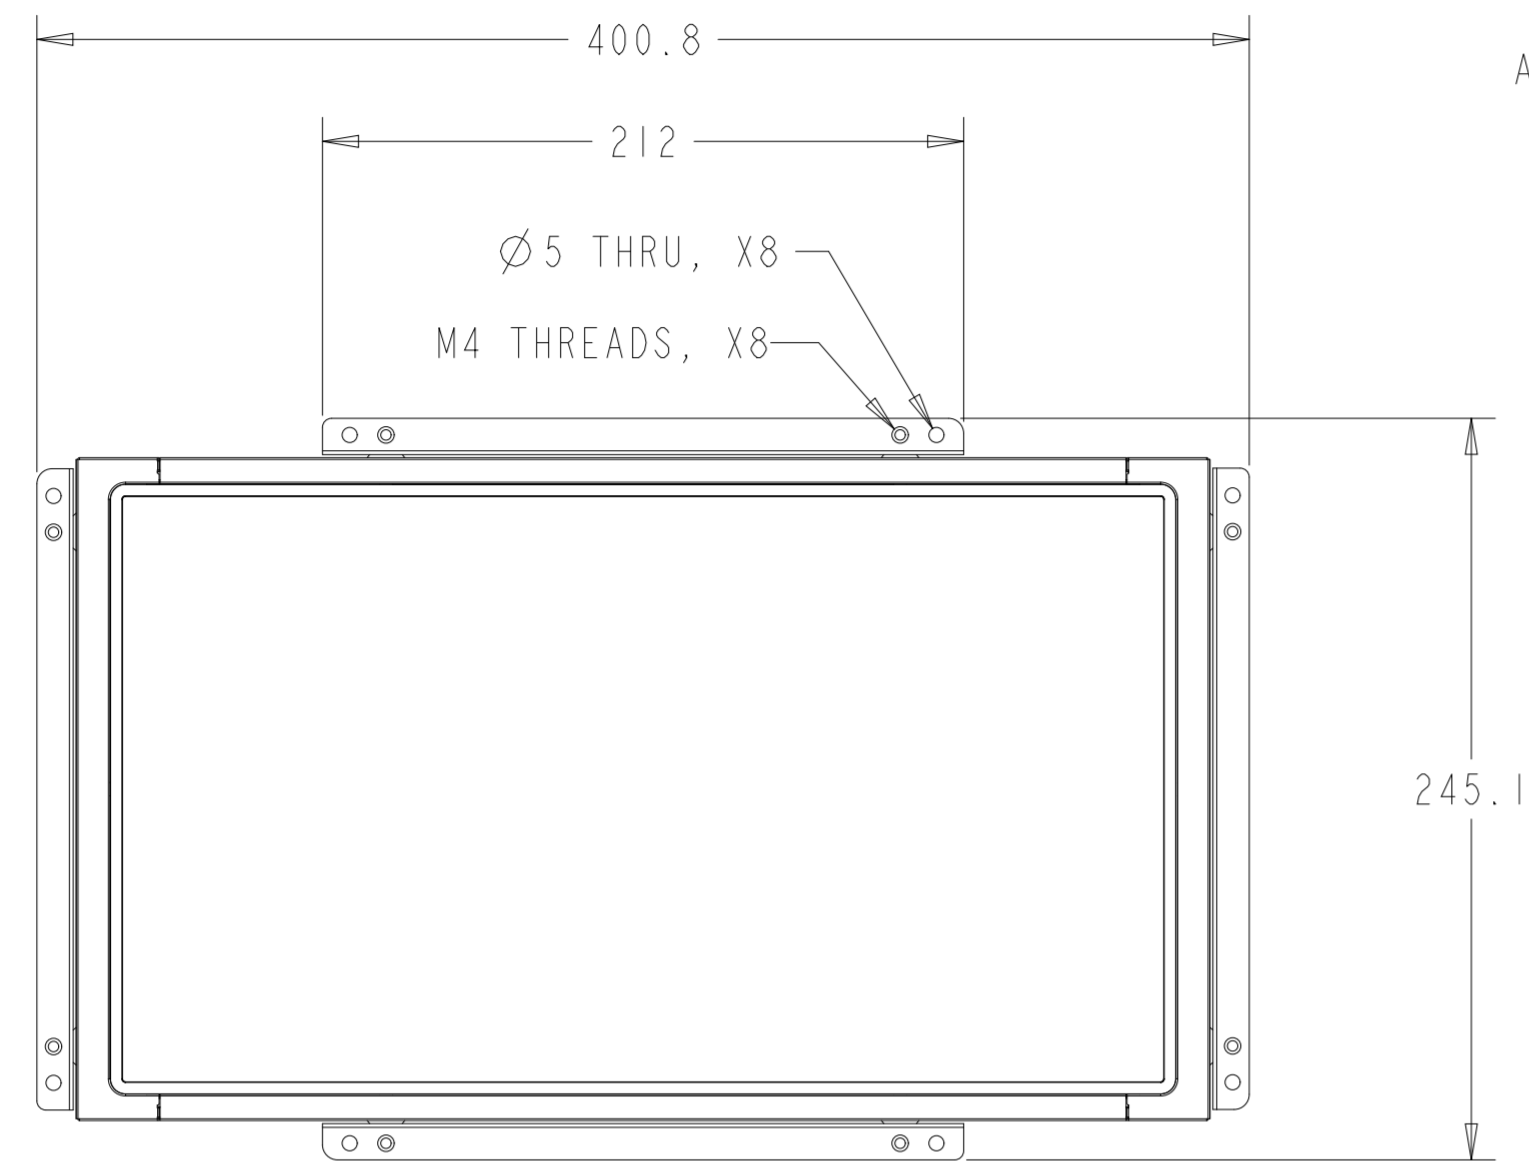

PROJECTED CAPACITIVE MODEL

REAR MOUNT
M4 THREADS, X8
MAX THREAD DEPTH = 8MM

PROJECTED CAPACITIVE MODEL

WITH FLUSH MOUNTING BRACKETS (4 INCLUDED)
 REPLACEMENT BRACKET KIT P/N E548786 AVAILABLE SEPARATELY

INTELLITOUCH, ACCUTOUCH, AND SECURETOUCH MODEL

INTELLITOUCH, ACCUTOUCH, AND SECURETOUCH MODEL

WITH SIDE MOUNTING BRACKETS (4 INCLUDED)
 REPLACEMENT BRACKET KIT P/N E333212 AVAILABLE SEPARATELY

FRONT MOUNT BEZEL KIT
P/N E711274 FOR INTELLITOUCH, ACCUTOUCH, AND SECURETOUCH MODEL ONLY