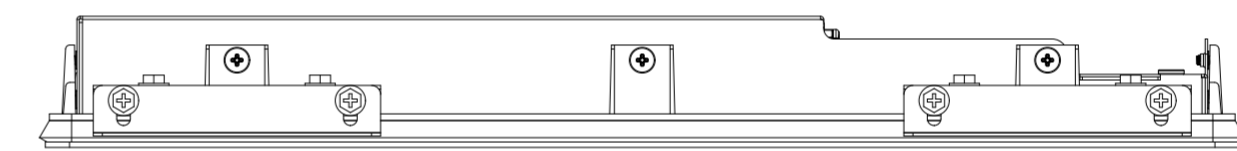

PROJECTED CAPACITIVE MODEL

REAR MOUNT
M4 THREADS, X8
MAX THREAD DEPTH = 8MM

PROJECTED CAPACITIVE MODEL

WITH FLUSH MOUNTING BRACKETS (4 INCLUDED)
 REPLACEMENT BRACKET KIT P/N E548786 AVAILABLE SEPARATELY

INTELLITOUCH, ACCUTOUCH, AND SECURETOUCH MODEL

INTELLITOUCH, ACCUTOUCH, AND SECURETOUCH MODEL

WITH SIDE MOUNTING BRACKETS (4 INCLUDED)
 REPLACEMENT BRACKET KIT P/N E333212 AVAILABLE SEPARATELY

FRONT MOUNT BEZEL KIT
P/N E711274 FOR INTELLITOUCH, ACCUTOUCH, AND SECURETOUCH MODEL ONLY