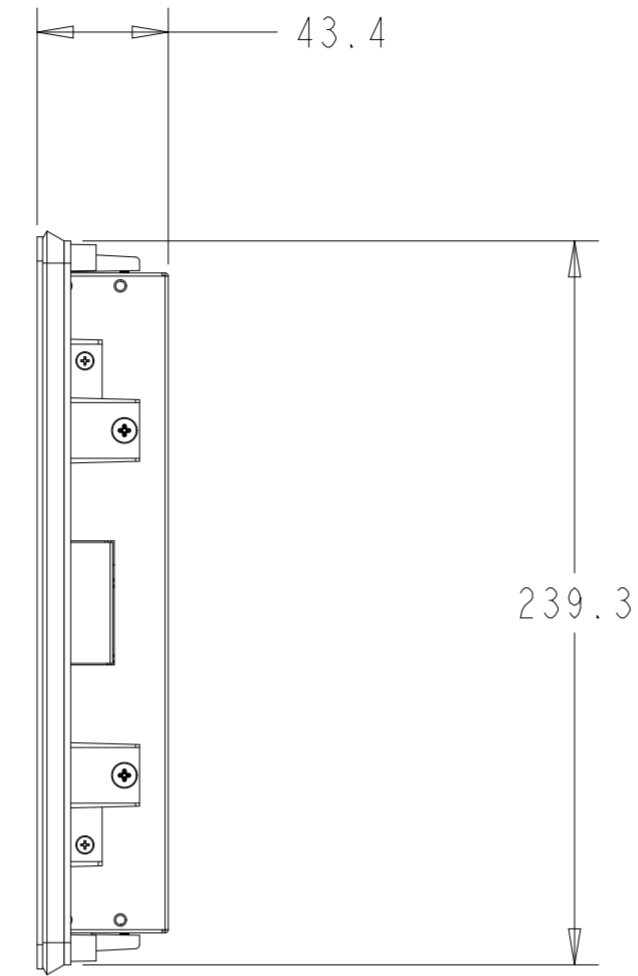

PROJECTED CAPACITIVE MODEL

REAR MOUNT
M4 THREADS, X8
MAX THREAD DEPTH = 8MM

PROJECTED CAPACITIVE MODEL

WITH FLUSH MOUNTING BRACKETS (4 INCLUDED)
 REPLACEMENT BRACKET KIT P/N E548786 AVAILABLE SEPARATELY

INTELLITOUCH, ACCUTOUCH, AND SECURETOUCH MODEL

INTELLITOUCH, ACCUTOUCH, AND SECURETOUCH MODEL

WITH SIDE MOUNTING BRACKETS (4 INCLUDED)
 REPLACEMENT BRACKET KIT P/N E333212 AVAILABLE SEPARATELY

FRONT MOUNT BEZEL KIT
P/N E711274 FOR INTELLITOUCH, ACCUTOUCH, AND SECURETOUCH MODEL ONLY