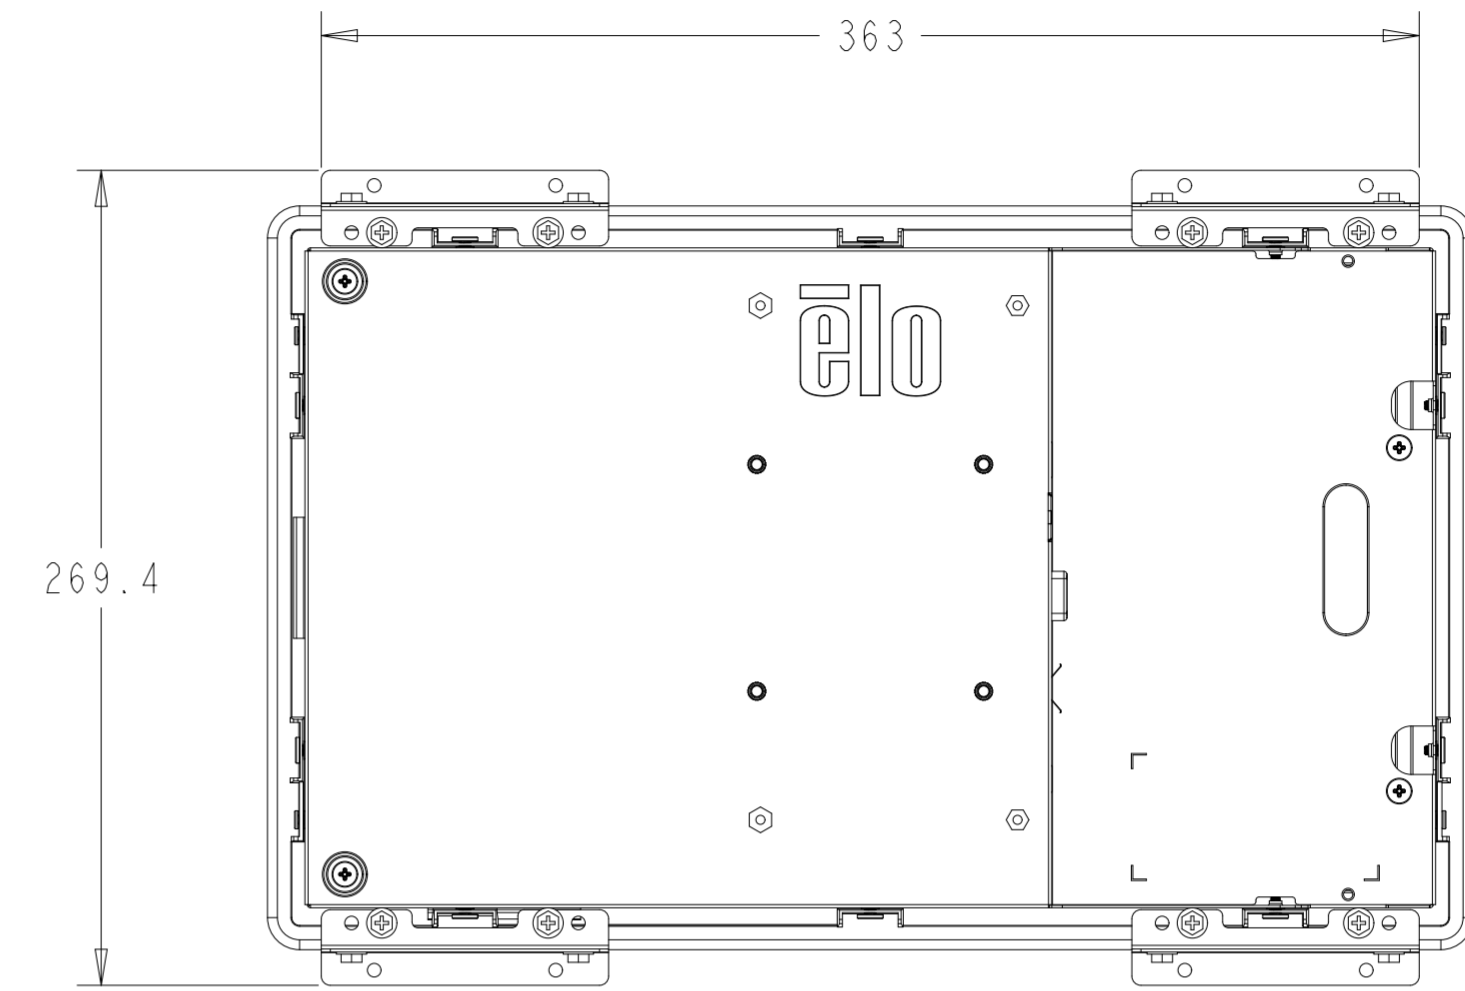

PROJECTED CAPACITIVE MODEL

REAR MOUNT
M4 THREADS, X8
MAX THREAD DEPTH = 8MM

PROJECTED CAPACITIVE MODEL

WITH FLUSH MOUNTING BRACKETS (4 INCLUDED)
 REPLACEMENT BRACKET KIT P/N E548786 AVAILABLE SEPARATELY

INTELLITOUCH, ACCUTOUCH, AND SECURETOUCH MODEL

INTELLITOUCH, ACCUTOUCH, AND SECURETOUCH MODEL

WITH SIDE MOUNTING BRACKETS (4 INCLUDED)
 REPLACEMENT BRACKET KIT P/N E333212 AVAILABLE SEPARATELY

FRONT MOUNT BEZEL KIT
P/N E711274 FOR INTELLITOUCH, ACCUTOUCH, AND SECURETOUCH MODEL ONLY

RACK MOUNT KIT
P/N E921202 FOR INTELLITOUCH, ACCUTOUCH, AND SECURETOUCH MODEL ONLY