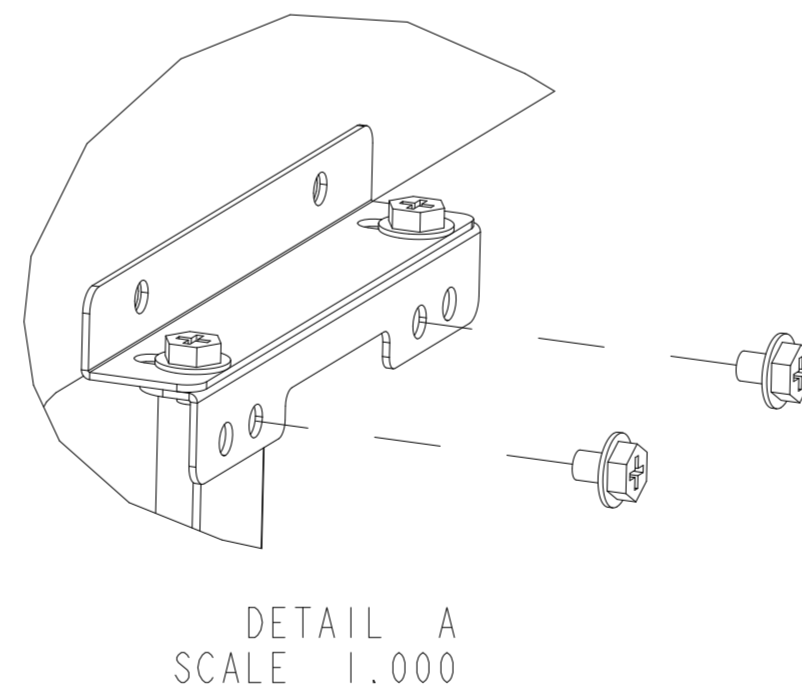

PROJECTED CAPACITIVE MODEL

REAR MOUNT
M4 THREADS, X8
MAX THREAD DEPTH = 8MM

PROJECTED CAPACITIVE MODEL

WITH FLUSH MOUNTING BRACKETS (4 INCLUDED)
 REPLACEMENT BRACKET KIT P/N E548786 AVAILABLE SEPARATELY

INTELLITOUCH, ACCUTOUCH, AND SECURETOUCH MODEL

INTELLITOUCH, ACCUTOUCH, AND SECURETOUCH MODEL

WITH SIDE MOUNTING BRACKETS (4 INCLUDED)
 REPLACEMENT BRACKET KIT P/N E333212 AVAILABLE SEPARATELY

FRONT MOUNT BEZEL KIT
P/N E711274 FOR INTELLITOUCH, ACCUTOUCH, AND SECURETOUCH MODEL ONLY