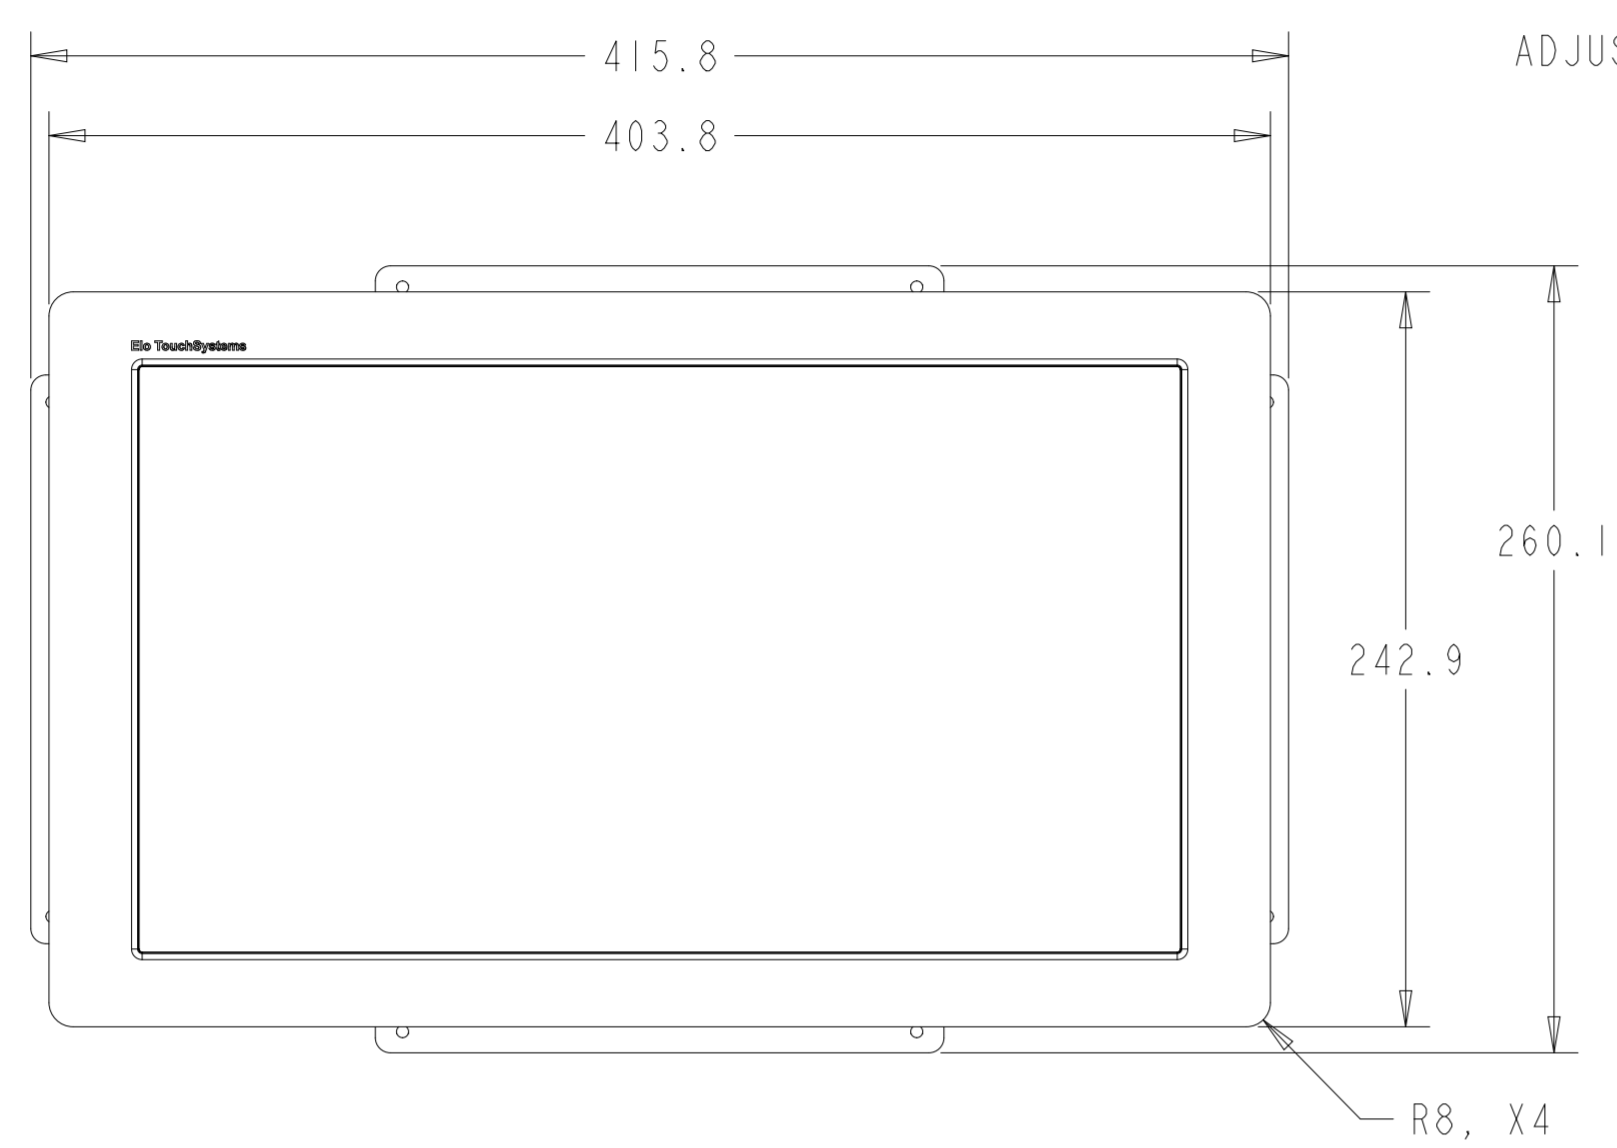

PROJECTED CAPACITIVE MODEL

REAR MOUNT
M4 THREADS, X8
MAX THREAD DEPTH = 8MM

PROJECTED CAPACITIVE MODEL

WITH FLUSH MOUNTING BRACKETS (4 INCLUDED)
 REPLACEMENT BRACKET KIT P/N E548786 AVAILABLE SEPARATELY

INTELLITOUCH, ACCUTOUCH, AND SECURETOUCH MODEL

INTELLITOUCH, ACCUTOUCH, AND SECURETOUCH MODEL

WITH SIDE MOUNTING BRACKETS (4 INCLUDED)
 REPLACEMENT BRACKET KIT P/N E333212 AVAILABLE SEPARATELY

FRONT MOUNT BEZEL KIT
P/N E711274 FOR INTELLITOUCH, ACCUTOUCH, AND SECURETOUCH MODEL ONLY