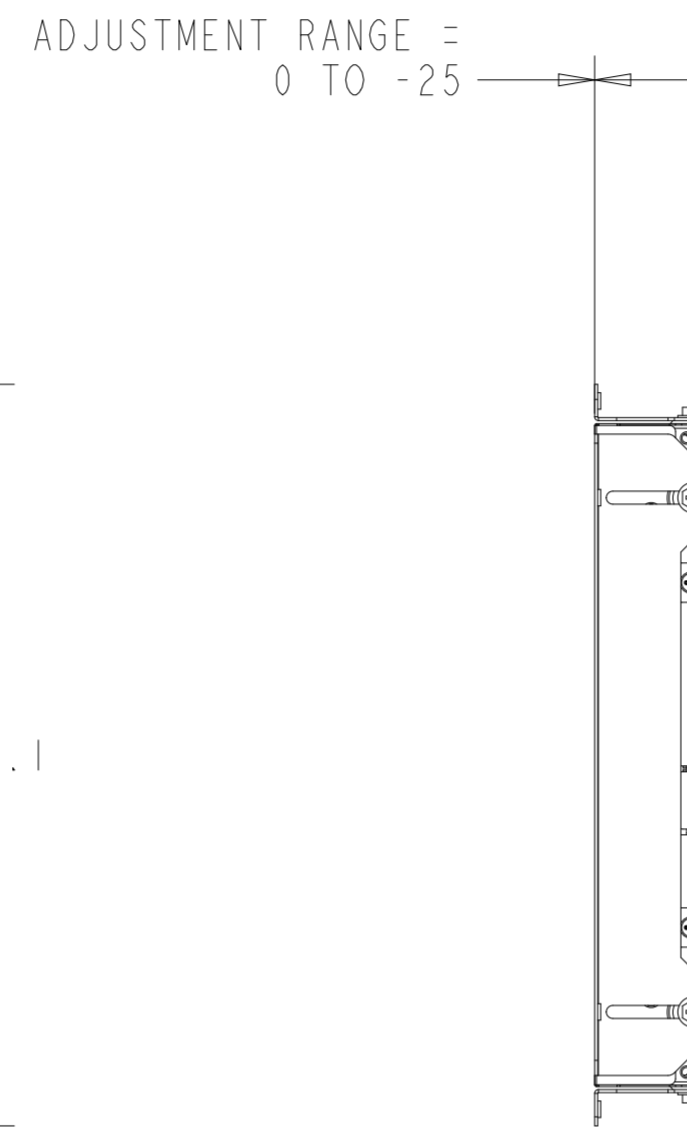

PROJECTED CAPACITIVE MODEL

REAR MOUNT
M4 THREADS, X8
MAX THREAD DEPTH = 8MM

PROJECTED CAPACITIVE MODEL

WITH FLUSH MOUNTING BRACKETS (4 INCLUDED)
 REPLACEMENT BRACKET KIT P/N E548786 AVAILABLE SEPARATELY

INTELLITOUCH, ACCUTOUCH, AND SECURETOUCH MODEL

INTELLITOUCH, ACCUTOUCH, AND SECURETOUCH MODEL

WITH SIDE MOUNTING BRACKETS (4 INCLUDED)
 REPLACEMENT BRACKET KIT P/N E333212 AVAILABLE SEPARATELY

FRONT MOUNT BEZEL KIT
P/N E711274 FOR INTELLITOUCH, ACCUTOUCH, AND SECURETOUCH MODEL ONLY