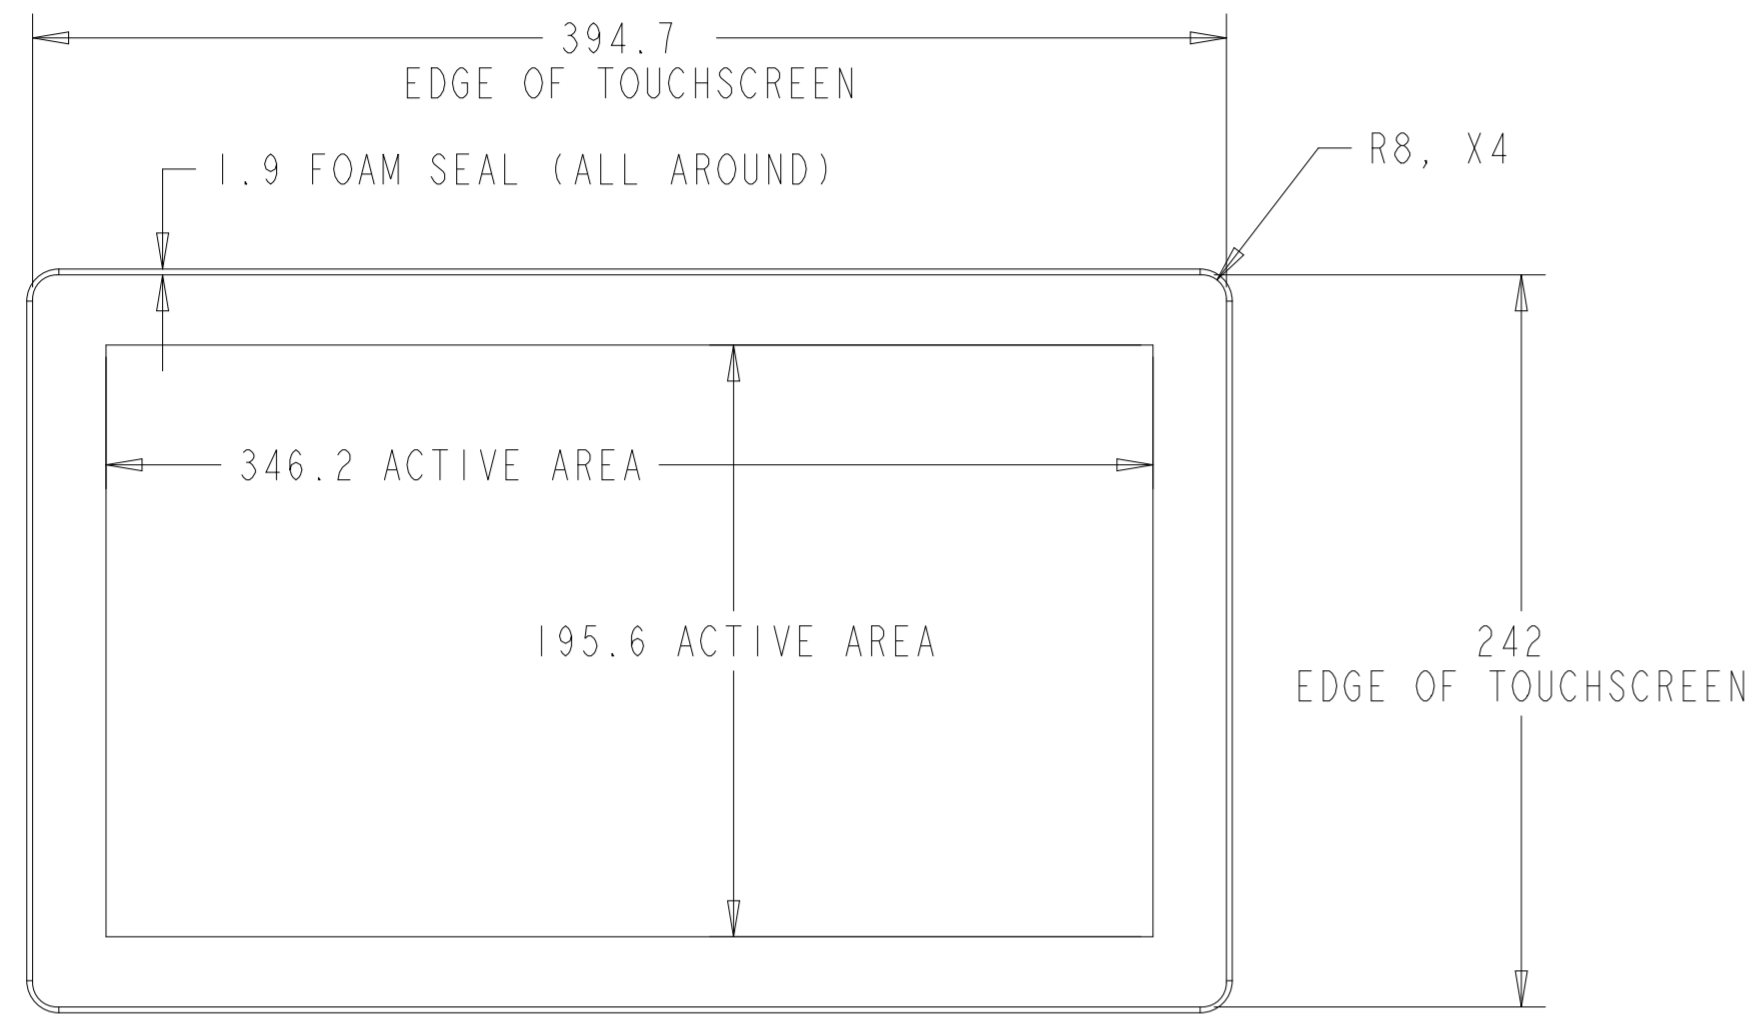

PROJECTED CAPACITIVE MODEL

REAR MOUNT
M4 THREADS, X8
MAX THREAD DEPTH = 8MM

PROJECTED CAPACITIVE MODEL

WITH FLUSH MOUNTING BRACKETS (4 INCLUDED)
 REPLACEMENT BRACKET KIT P/N E548786 AVAILABLE SEPARATELY

INTELLITOUCH, ACCUTOUCH, AND SECURETOUCH MODEL

INTELLITOUCH, ACCUTOUCH, AND SECURETOUCH MODEL

WITH SIDE MOUNTING BRACKETS (4 INCLUDED)
 REPLACEMENT BRACKET KIT P/N E333212 AVAILABLE SEPARATELY

FRONT MOUNT BEZEL KIT
P/N E711274 FOR INTELLITOUCH, ACCUTOUCH, AND SECURETOUCH MODEL ONLY

RACK MOUNT KIT
P/N E921202 FOR INTELLITOUCH, ACCUTOUCH, AND SECURETOUCH MODEL ONLY