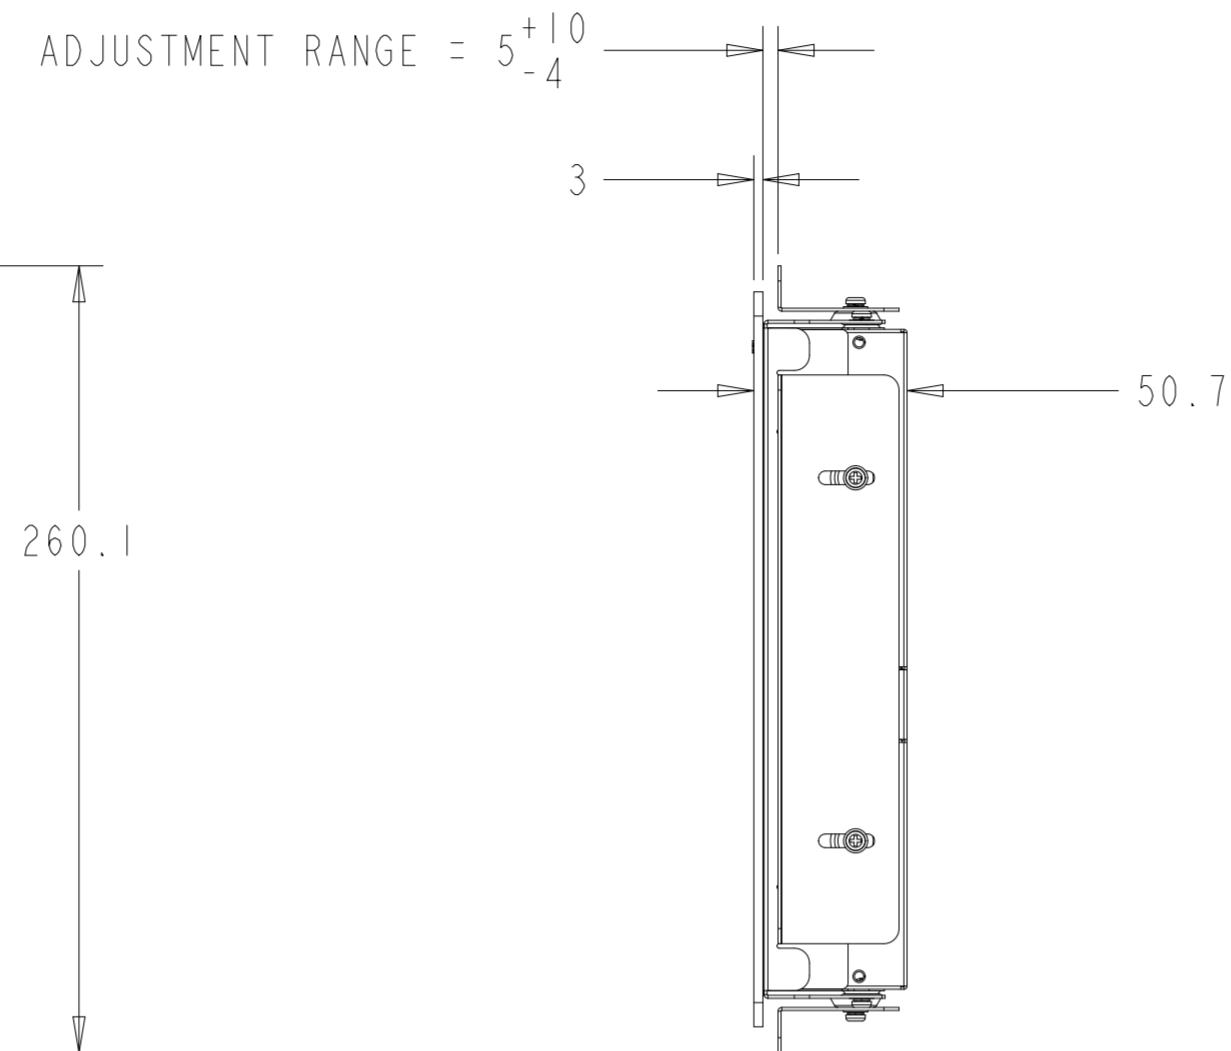

PROJECTED CAPACITIVE MODEL

REAR MOUNT
M4 THREADS, X8
MAX THREAD DEPTH = 8MM

PROJECTED CAPACITIVE MODEL

WITH FLUSH MOUNTING BRACKETS (4 INCLUDED)
 REPLACEMENT BRACKET KIT P/N E548786 AVAILABLE SEPARATELY

INTELLITOUCH, ACCUTOUCH, AND SECURETOUCH MODEL

INTELLITOUCH, ACCUTOUCH, AND SECURETOUCH MODEL

WITH SIDE MOUNTING BRACKETS (4 INCLUDED)
 REPLACEMENT BRACKET KIT P/N E333212 AVAILABLE SEPARATELY

FRONT MOUNT BEZEL KIT
P/N E711274 FOR INTELLITOUCH, ACCUTOUCH, AND SECURETOUCH MODEL ONLY