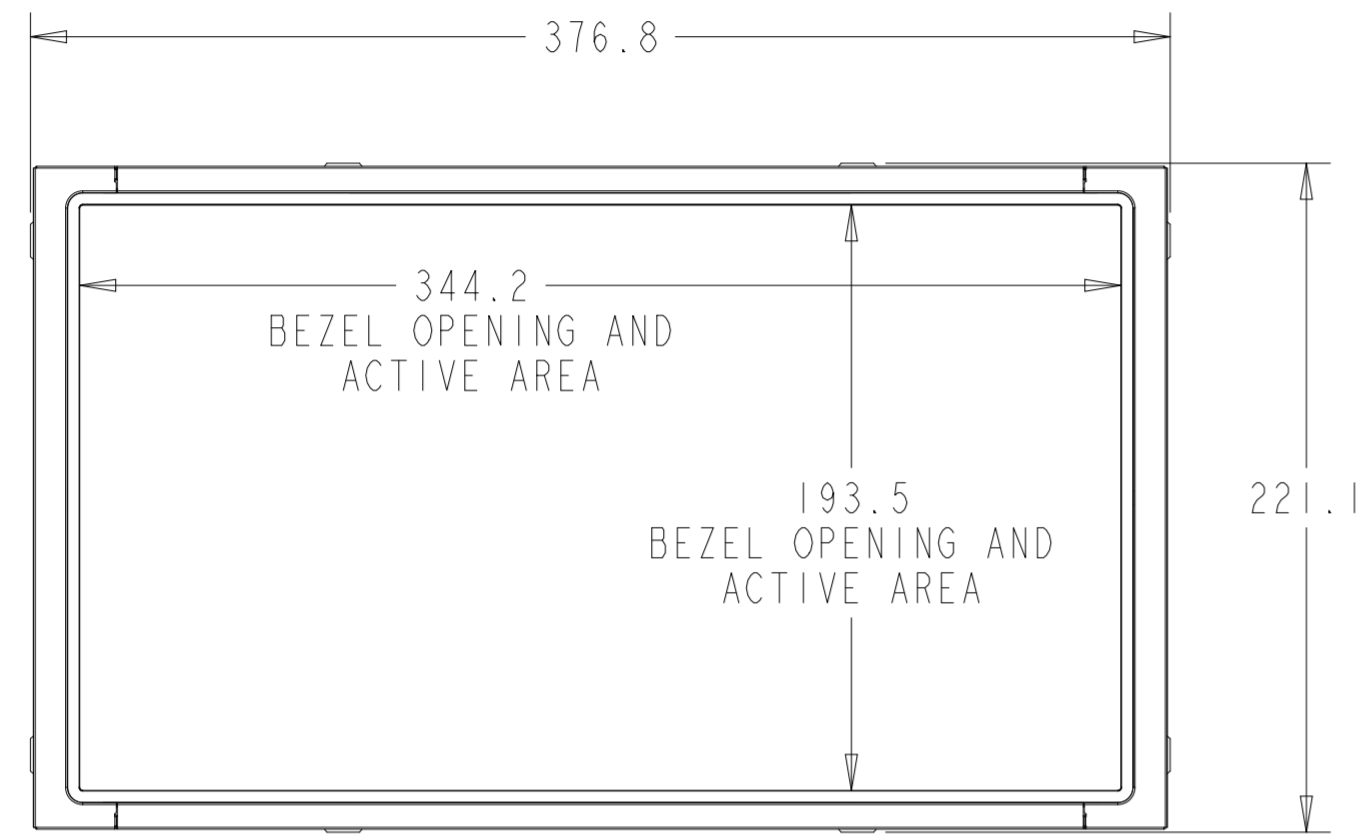

PROJECTED CAPACITIVE MODEL

REAR MOUNT
M4 THREADS, X8
MAX THREAD DEPTH = 8MM

PROJECTED CAPACITIVE MODEL

WITH FLUSH MOUNTING BRACKETS (4 INCLUDED)
 REPLACEMENT BRACKET KIT P/N E548786 AVAILABLE SEPARATELY

INTELLITOUCH, ACCUTOUCH, AND SECURETOUCH MODEL

INTELLITOUCH, ACCUTOUCH, AND SECURETOUCH MODEL

WITH SIDE MOUNTING BRACKETS (4 INCLUDED)
 REPLACEMENT BRACKET KIT P/N E333212 AVAILABLE SEPARATELY

FRONT MOUNT BEZEL KIT
P/N E711274 FOR INTELLITOUCH, ACCUTOUCH, AND SECURETOUCH MODEL ONLY