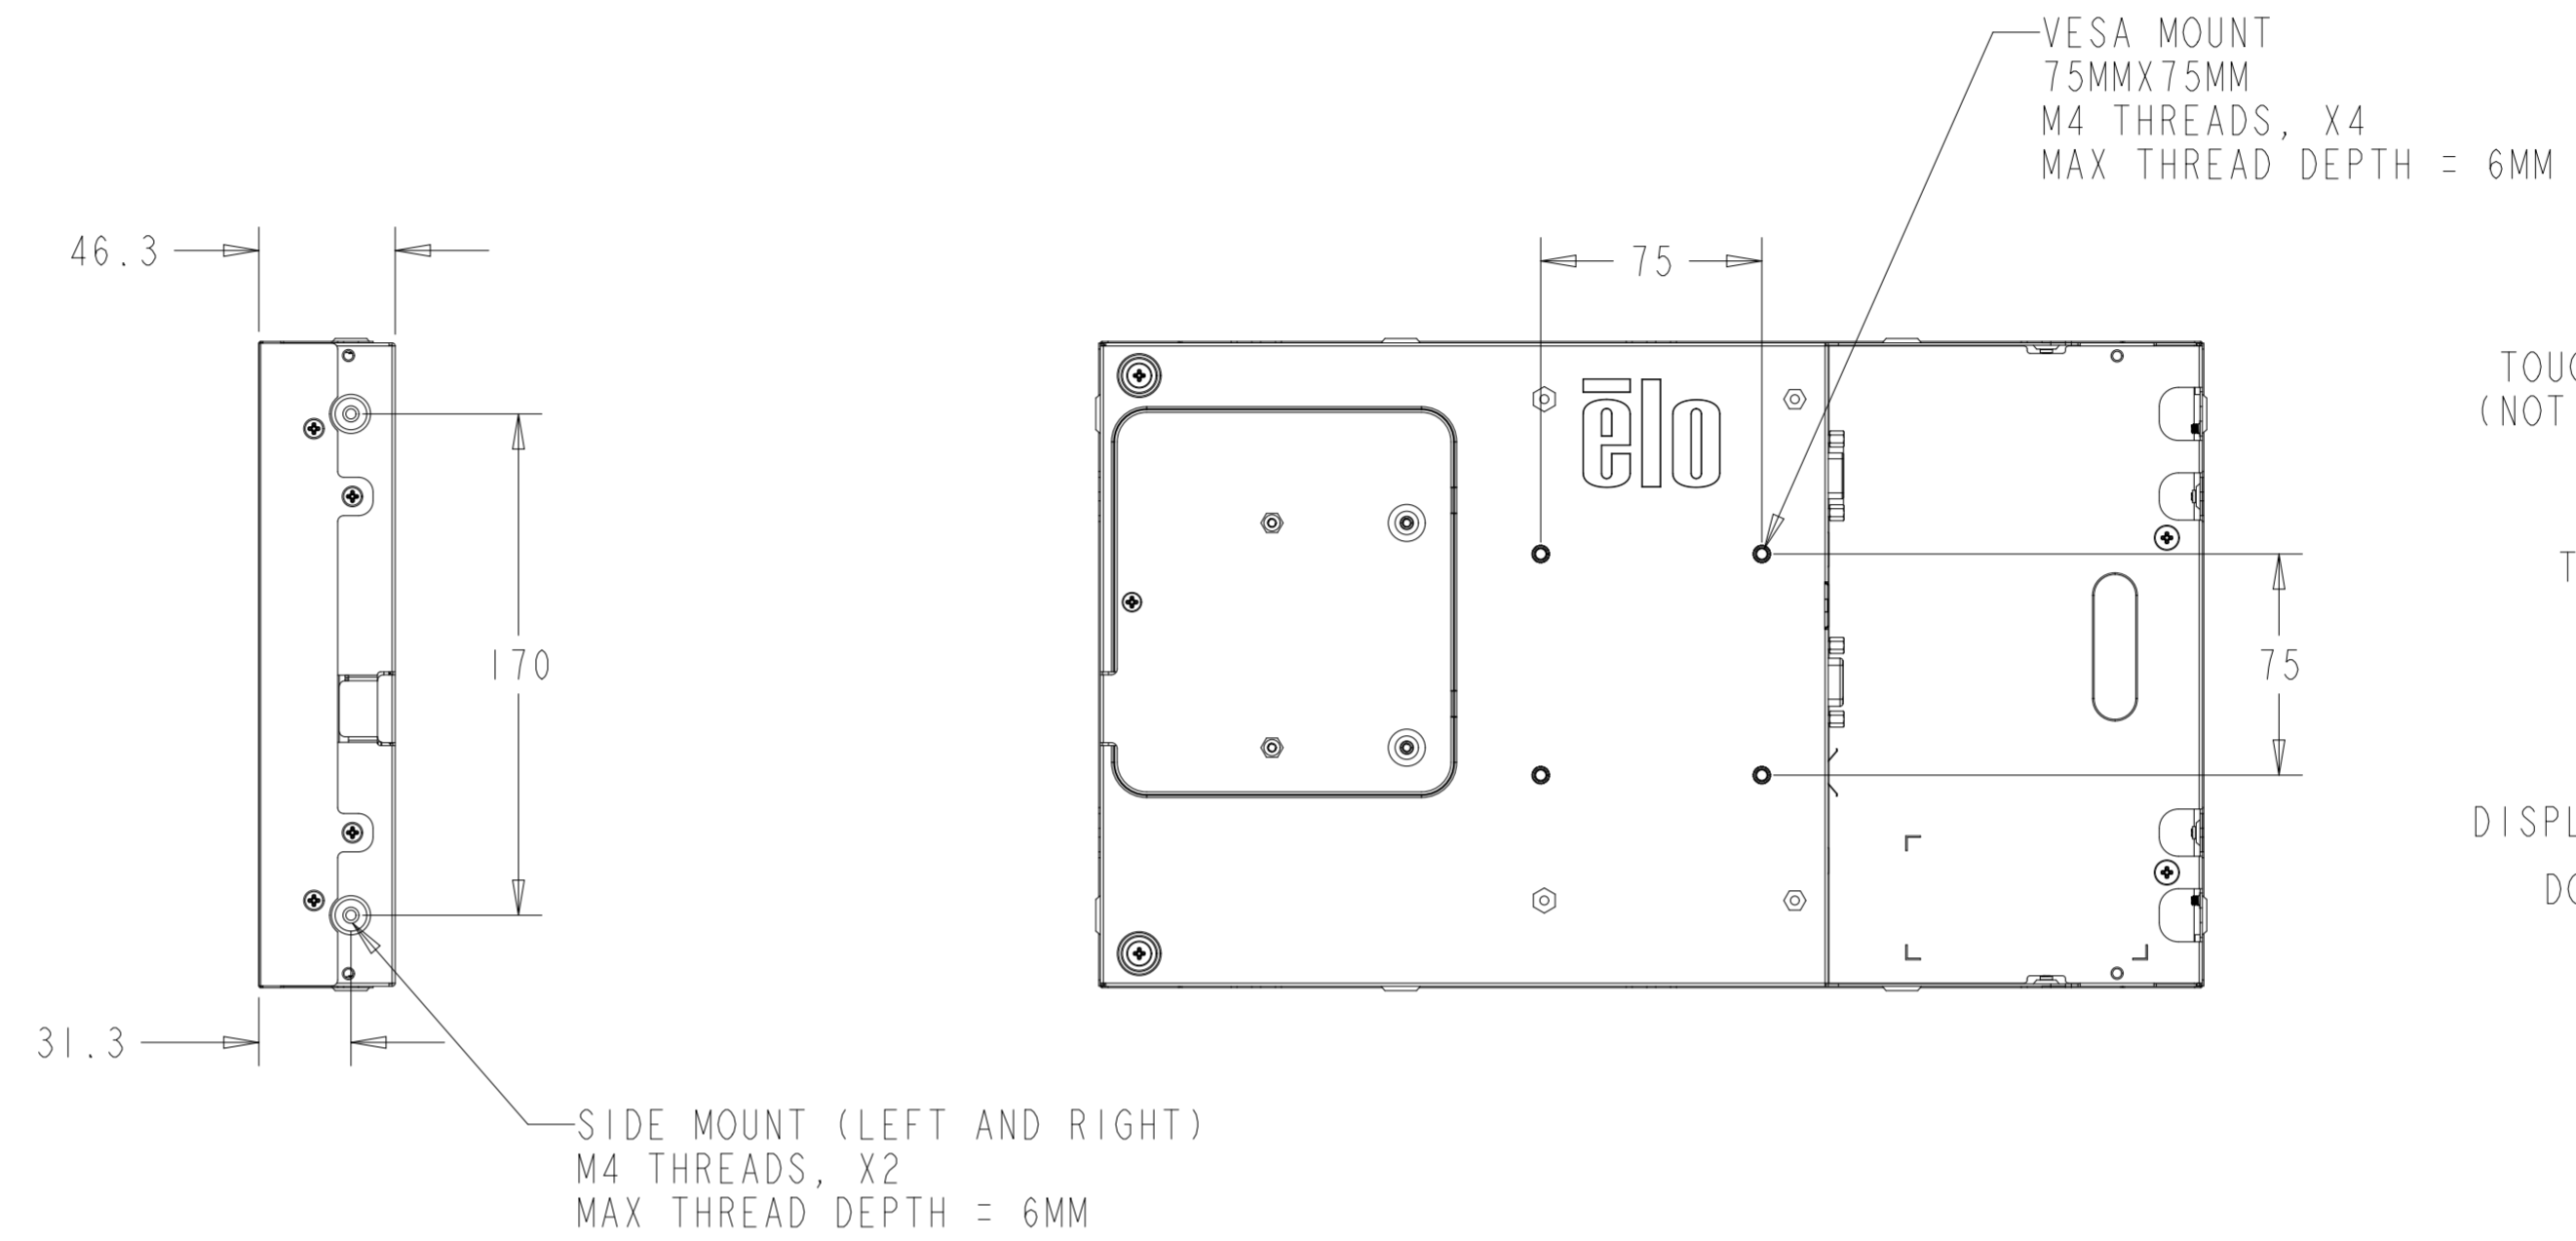

PROJECTED CAPACITIVE MODEL

REAR MOUNT
M4 THREADS, X8
MAX THREAD DEPTH = 8MM

PROJECTED CAPACITIVE MODEL

WITH FLUSH MOUNTING BRACKETS (4 INCLUDED)
 REPLACEMENT BRACKET KIT P/N E548786 AVAILABLE SEPARATELY

INTELLITOUCH, ACCUTOUCH, AND SECURETOUCH MODEL

INTELLITOUCH, ACCUTOUCH, AND SECURETOUCH MODEL

WITH SIDE MOUNTING BRACKETS (4 INCLUDED)
 REPLACEMENT BRACKET KIT P/N E333212 AVAILABLE SEPARATELY

FRONT MOUNT BEZEL KIT
P/N E711274 FOR INTELLITOUCH, ACCUTOUCH, AND SECURETOUCH MODEL ONLY

RACK MOUNT KIT
P/N E921202 FOR INTELLITOUCH, ACCUTOUCH, AND SECURETOUCH MODEL ONLY