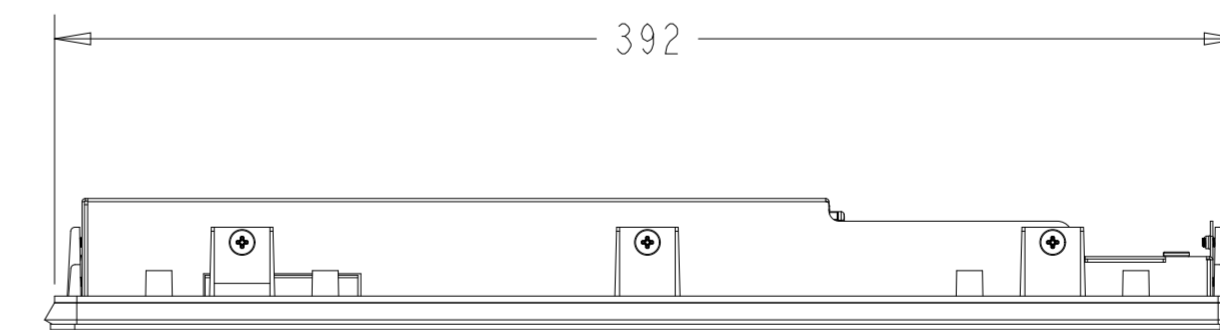

PROJECTED CAPACITIVE MODEL

REAR MOUNT
M4 THREADS, X8
MAX THREAD DEPTH = 8MM

PROJECTED CAPACITIVE MODEL

WITH FLUSH MOUNTING BRACKETS (4 INCLUDED)
 REPLACEMENT BRACKET KIT P/N E548786 AVAILABLE SEPARATELY

INTELLITOUCH, ACCUTOUCH, AND SECURETOUCH MODEL