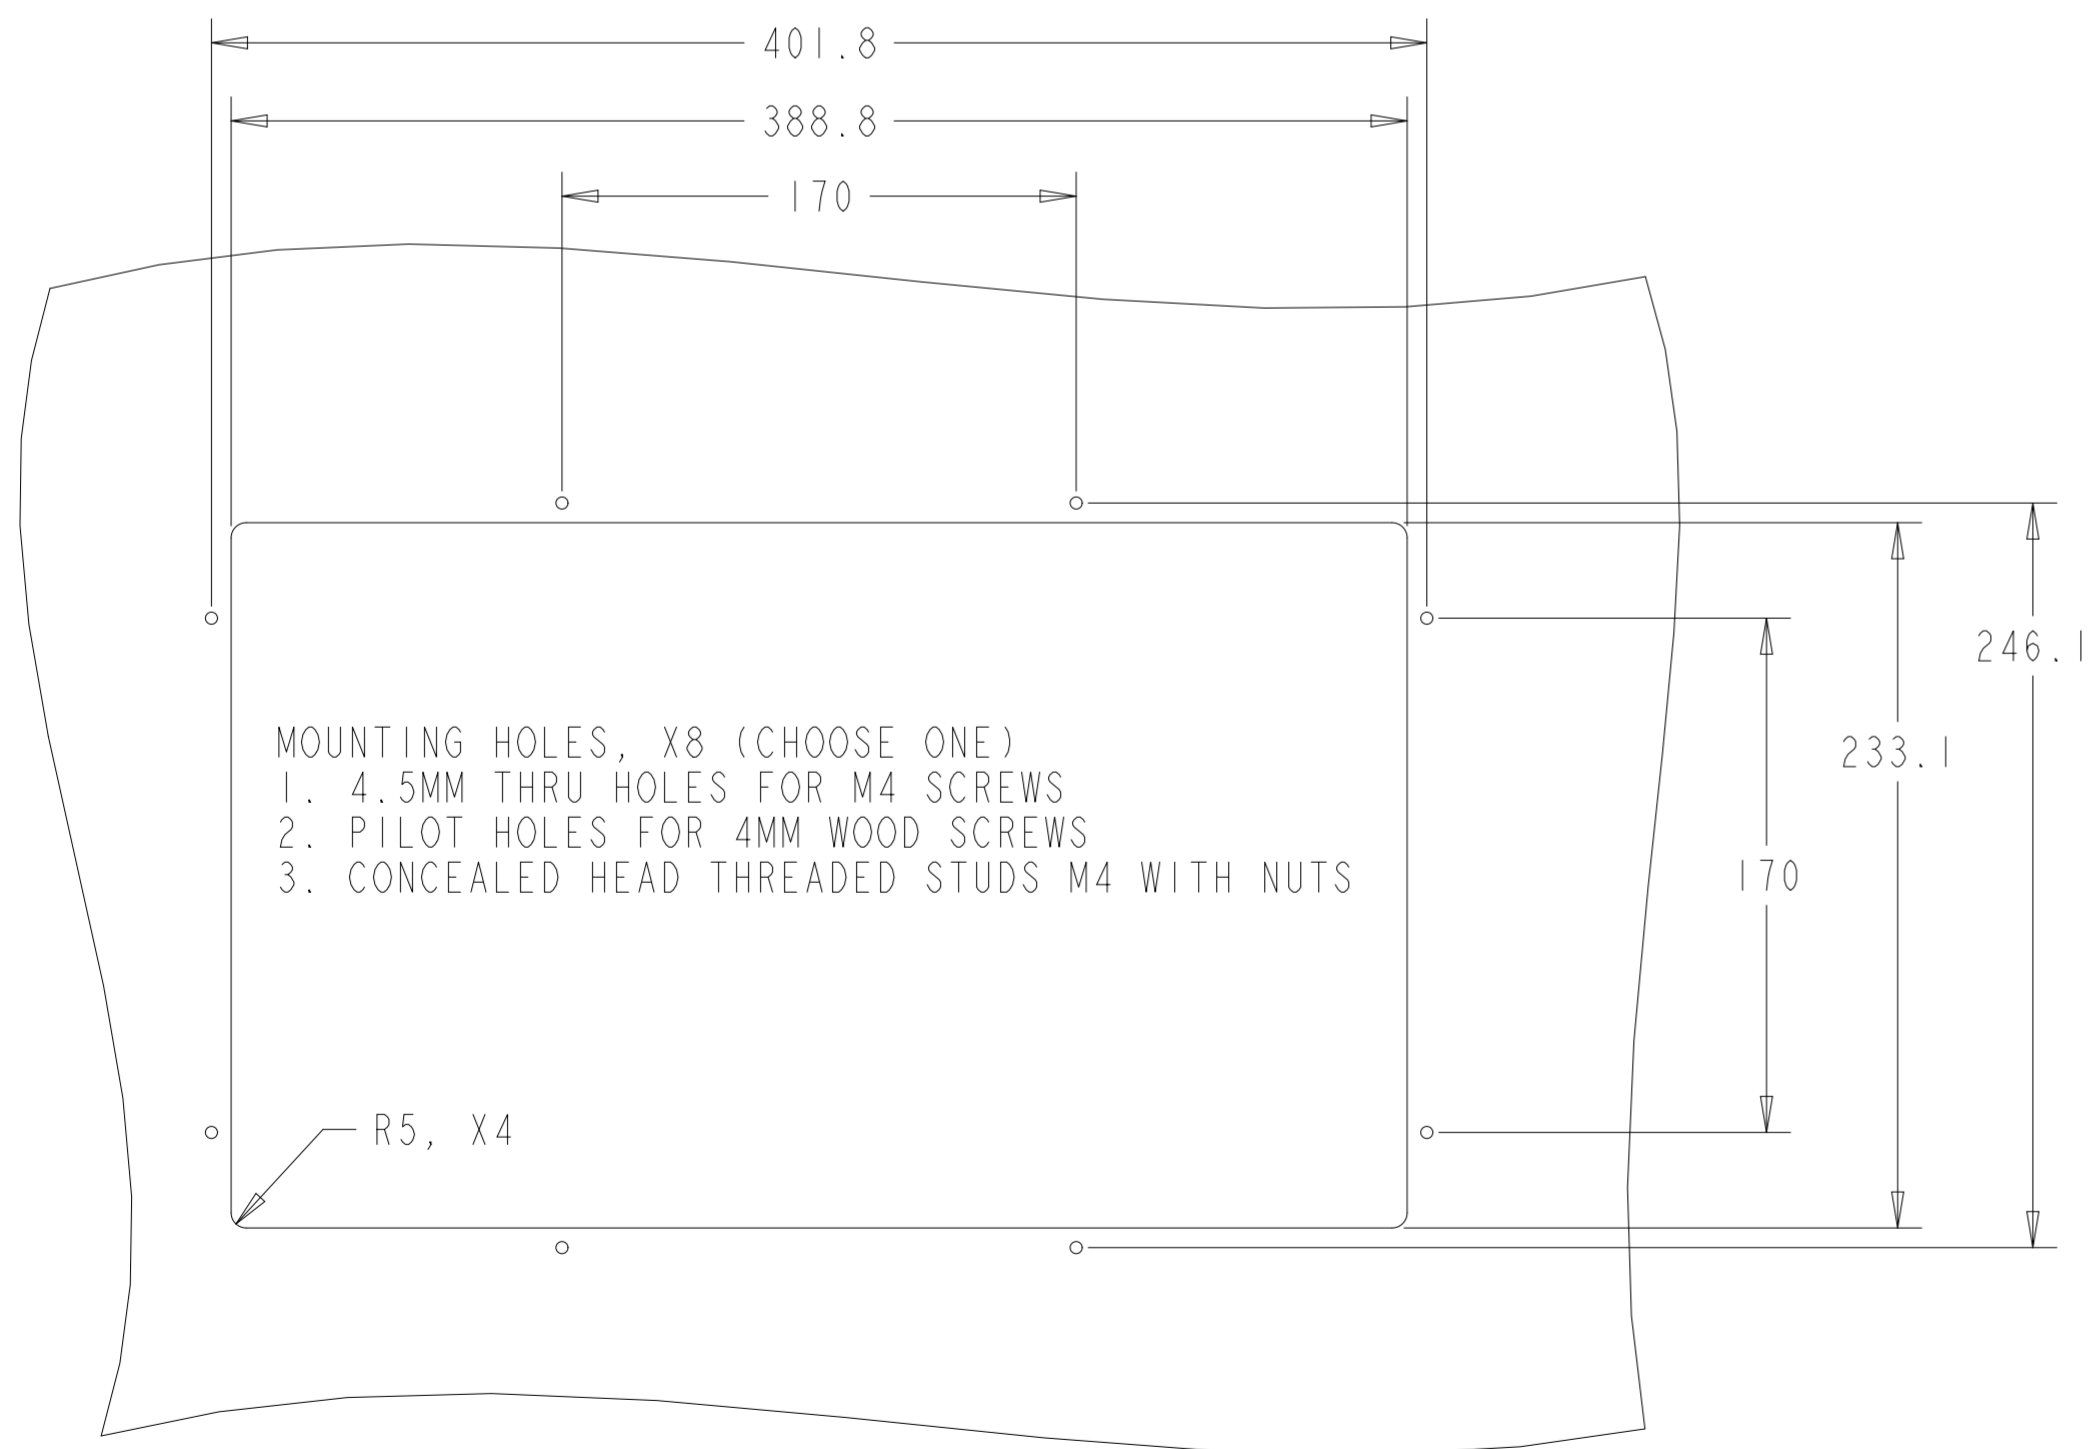

PROJECTED CAPACITIVE MODEL

REAR MOUNT
M4 THREADS, X8
MAX THREAD DEPTH = 8MM

PROJECTED CAPACITIVE MODEL

WITH FLUSH MOUNTING BRACKETS (4 INCLUDED)
 REPLACEMENT BRACKET KIT P/N E548786 AVAILABLE SEPARATELY

INTELLITOUCH, ACCUTOUCH, AND SECURETOUCH MODEL

INTELLITOUCH, ACCUTOUCH, AND SECURETOUCH MODEL

WITH SIDE MOUNTING BRACKETS (4 INCLUDED)
 REPLACEMENT BRACKET KIT P/N E333212 AVAILABLE SEPARATELY

FRONT MOUNT BEZEL KIT
P/N E711274 FOR INTELLITOUCH, ACCUTOUCH, AND SECURETOUCH MODEL ONLY