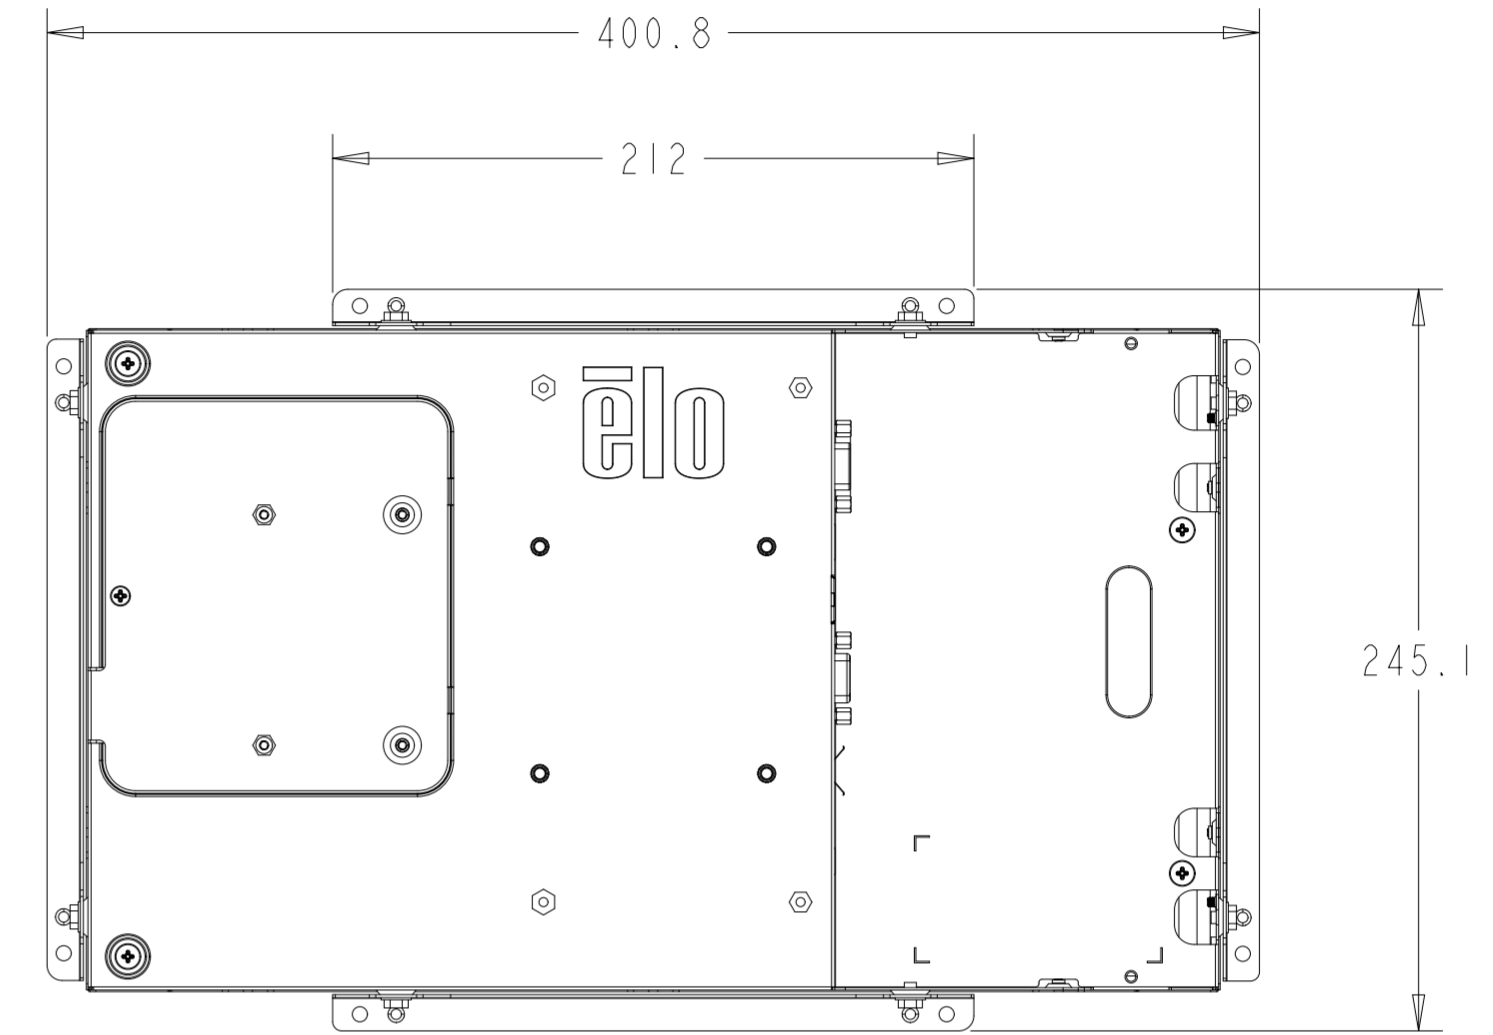

PROJECTED CAPACITIVE MODEL

REAR MOUNT
M4 THREADS, X8
MAX THREAD DEPTH = 8MM

PROJECTED CAPACITIVE MODEL

WITH FLUSH MOUNTING BRACKETS (4 INCLUDED)
 REPLACEMENT BRACKET KIT P/N E548786 AVAILABLE SEPARATELY

INTELLITOUCH, ACCUTOUCH, AND SECURETOUCH MODEL

INTELLITOUCH, ACCUTOUCH, AND SECURETOUCH MODEL

WITH SIDE MOUNTING BRACKETS (4 INCLUDED)
 REPLACEMENT BRACKET KIT P/N E333212 AVAILABLE SEPARATELY

FRONT MOUNT BEZEL KIT
P/N E711274 FOR INTELLITOUCH, ACCUTOUCH, AND SECURETOUCH MODEL ONLY

RACK MOUNT KIT
P/N E921202 FOR INTELLITOUCH, ACCUTOUCH, AND SECURETOUCH MODEL ONLY