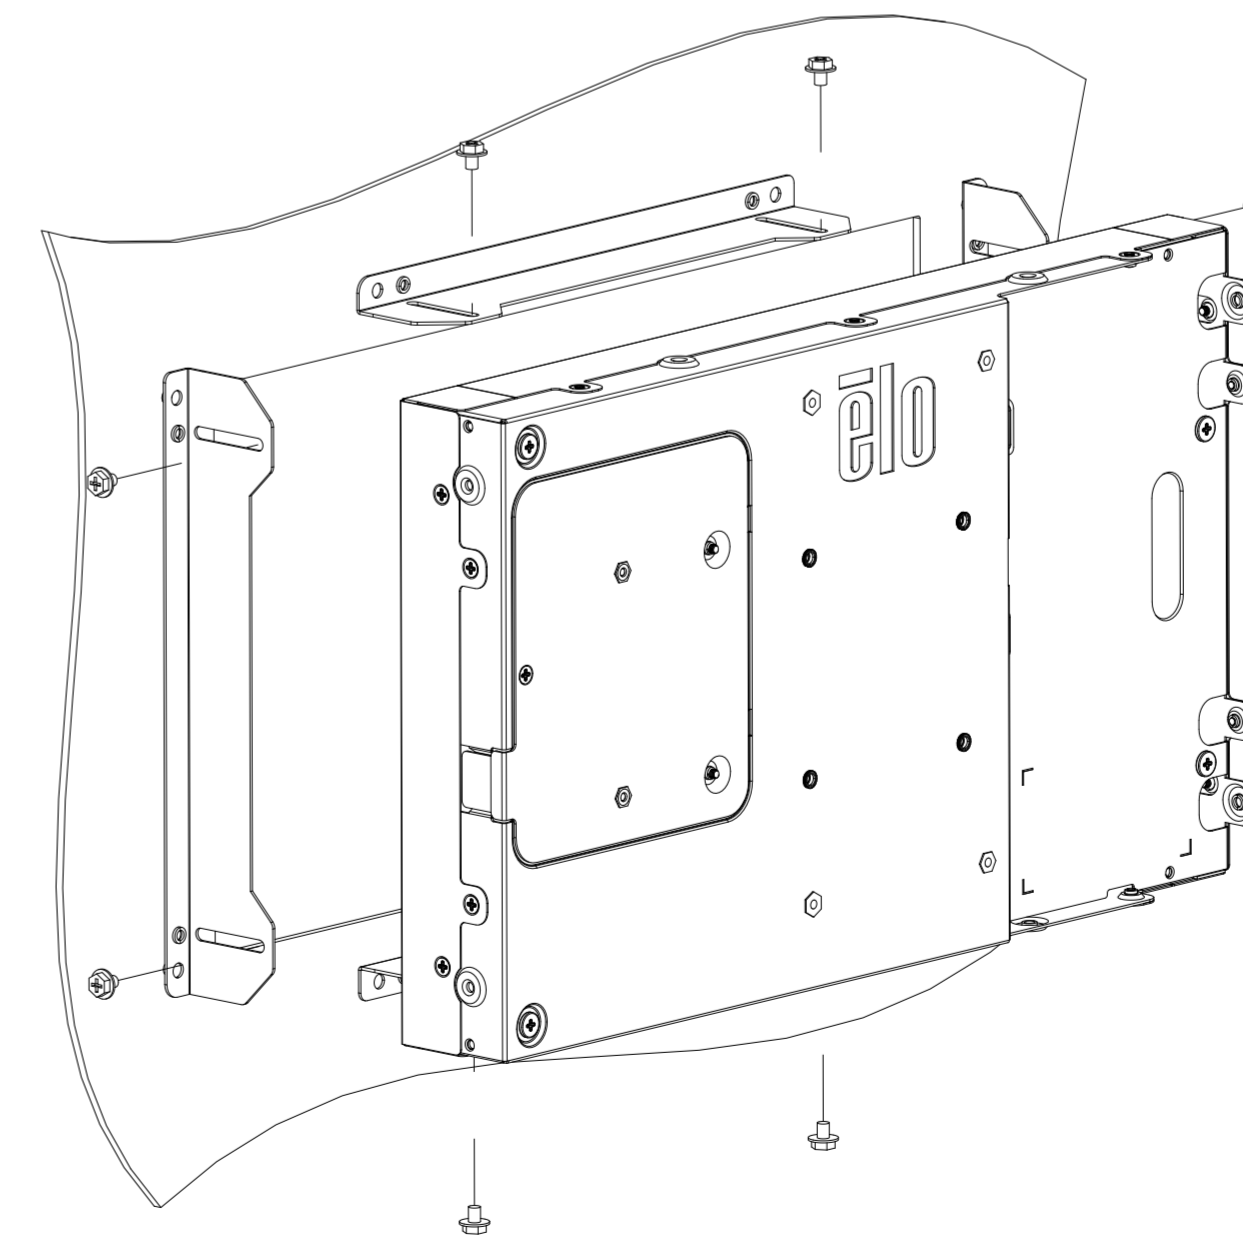

PROJECTED CAPACITIVE MODEL

REAR MOUNT
M4 THREADS, X8
MAX THREAD DEPTH = 8MM

PROJECTED CAPACITIVE MODEL

WITH FLUSH MOUNTING BRACKETS (4 INCLUDED)
 REPLACEMENT BRACKET KIT P/N E548786 AVAILABLE SEPARATELY

INTELLITOUCH, ACCUTOUCH, AND SECURETOUCH MODEL

INTELLITOUCH, ACCUTOUCH, AND SECURETOUCH MODEL

WITH SIDE MOUNTING BRACKETS (4 INCLUDED)
 REPLACEMENT BRACKET KIT P/N E333212 AVAILABLE SEPARATELY

FRONT MOUNT BEZEL KIT
P/N E711274 FOR INTELLITOUCH, ACCUTOUCH, AND SECURETOUCH MODEL ONLY