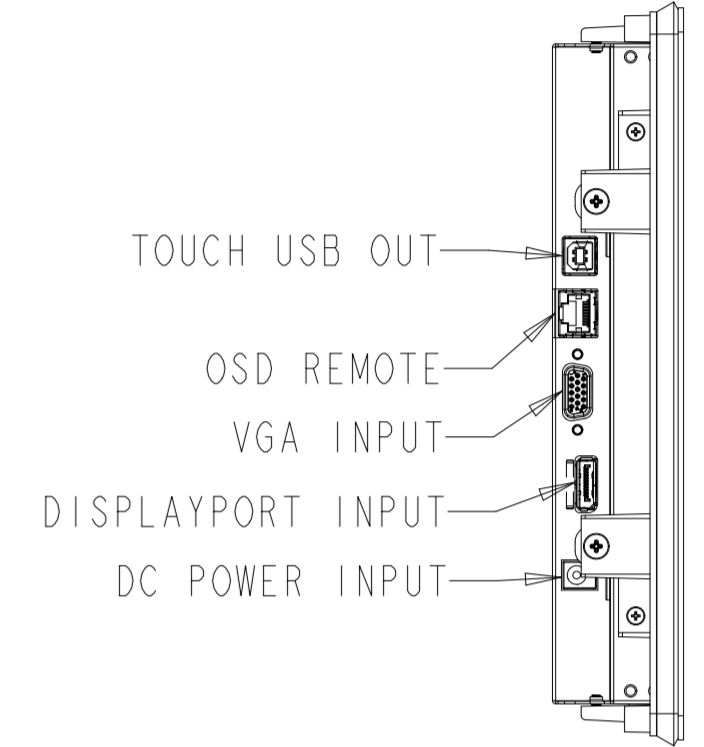

PROJECTED CAPACITIVE MODEL

REAR MOUNT
M4 THREADS, X8
MAX THREAD DEPTH = 8MM

PROJECTED CAPACITIVE MODEL

WITH FLUSH MOUNTING BRACKETS (4 INCLUDED)
 REPLACEMENT BRACKET KIT P/N E548786 AVAILABLE SEPARATELY

INTELLITOUCH, ACCUTOUCH, AND SECURETOUCH MODEL

INTELLITOUCH, ACCUTOUCH, AND SECURETOUCH MODEL

WITH SIDE MOUNTING BRACKETS (4 INCLUDED)
 REPLACEMENT BRACKET KIT P/N E333212 AVAILABLE SEPARATELY

FRONT MOUNT BEZEL KIT
P/N E711274 FOR INTELLITOUCH, ACCUTOUCH, AND SECURETOUCH MODEL ONLY

RACK MOUNT KIT
P/N E921202 FOR INTELLITOUCH, ACCUTOUCH, AND SECURETOUCH MODEL ONLY