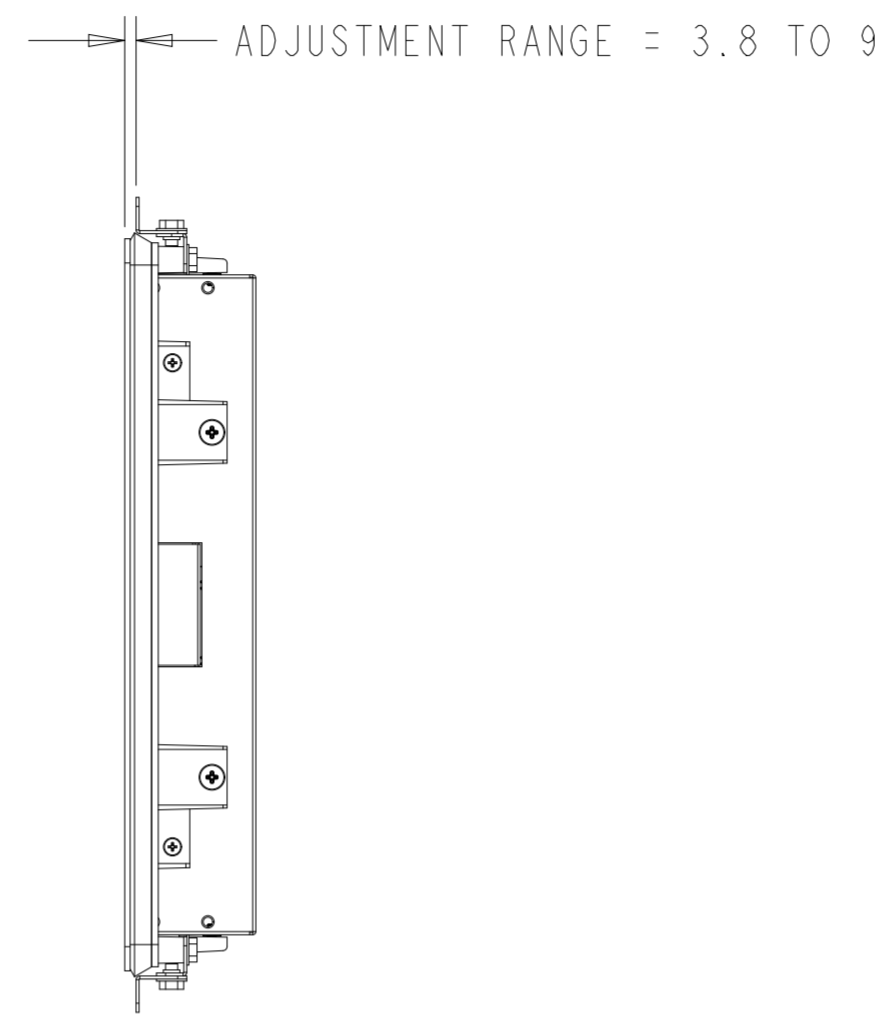

PROJECTED CAPACITIVE MODEL

REAR MOUNT
M4 THREADS, X8
MAX THREAD DEPTH = 8MM

PROJECTED CAPACITIVE MODEL

WITH FLUSH MOUNTING BRACKETS (4 INCLUDED)
 REPLACEMENT BRACKET KIT P/N E548786 AVAILABLE SEPARATELY

INTELLITOUCH, ACCUTOUCH, AND SECURETOUCH MODEL

INTELLITOUCH, ACCUTOUCH, AND SECURETOUCH MODEL

WITH SIDE MOUNTING BRACKETS (4 INCLUDED)
 REPLACEMENT BRACKET KIT P/N E333212 AVAILABLE SEPARATELY

FRONT MOUNT BEZEL KIT
P/N E711274 FOR INTELLITOUCH, ACCUTOUCH, AND SECURETOUCH MODEL ONLY