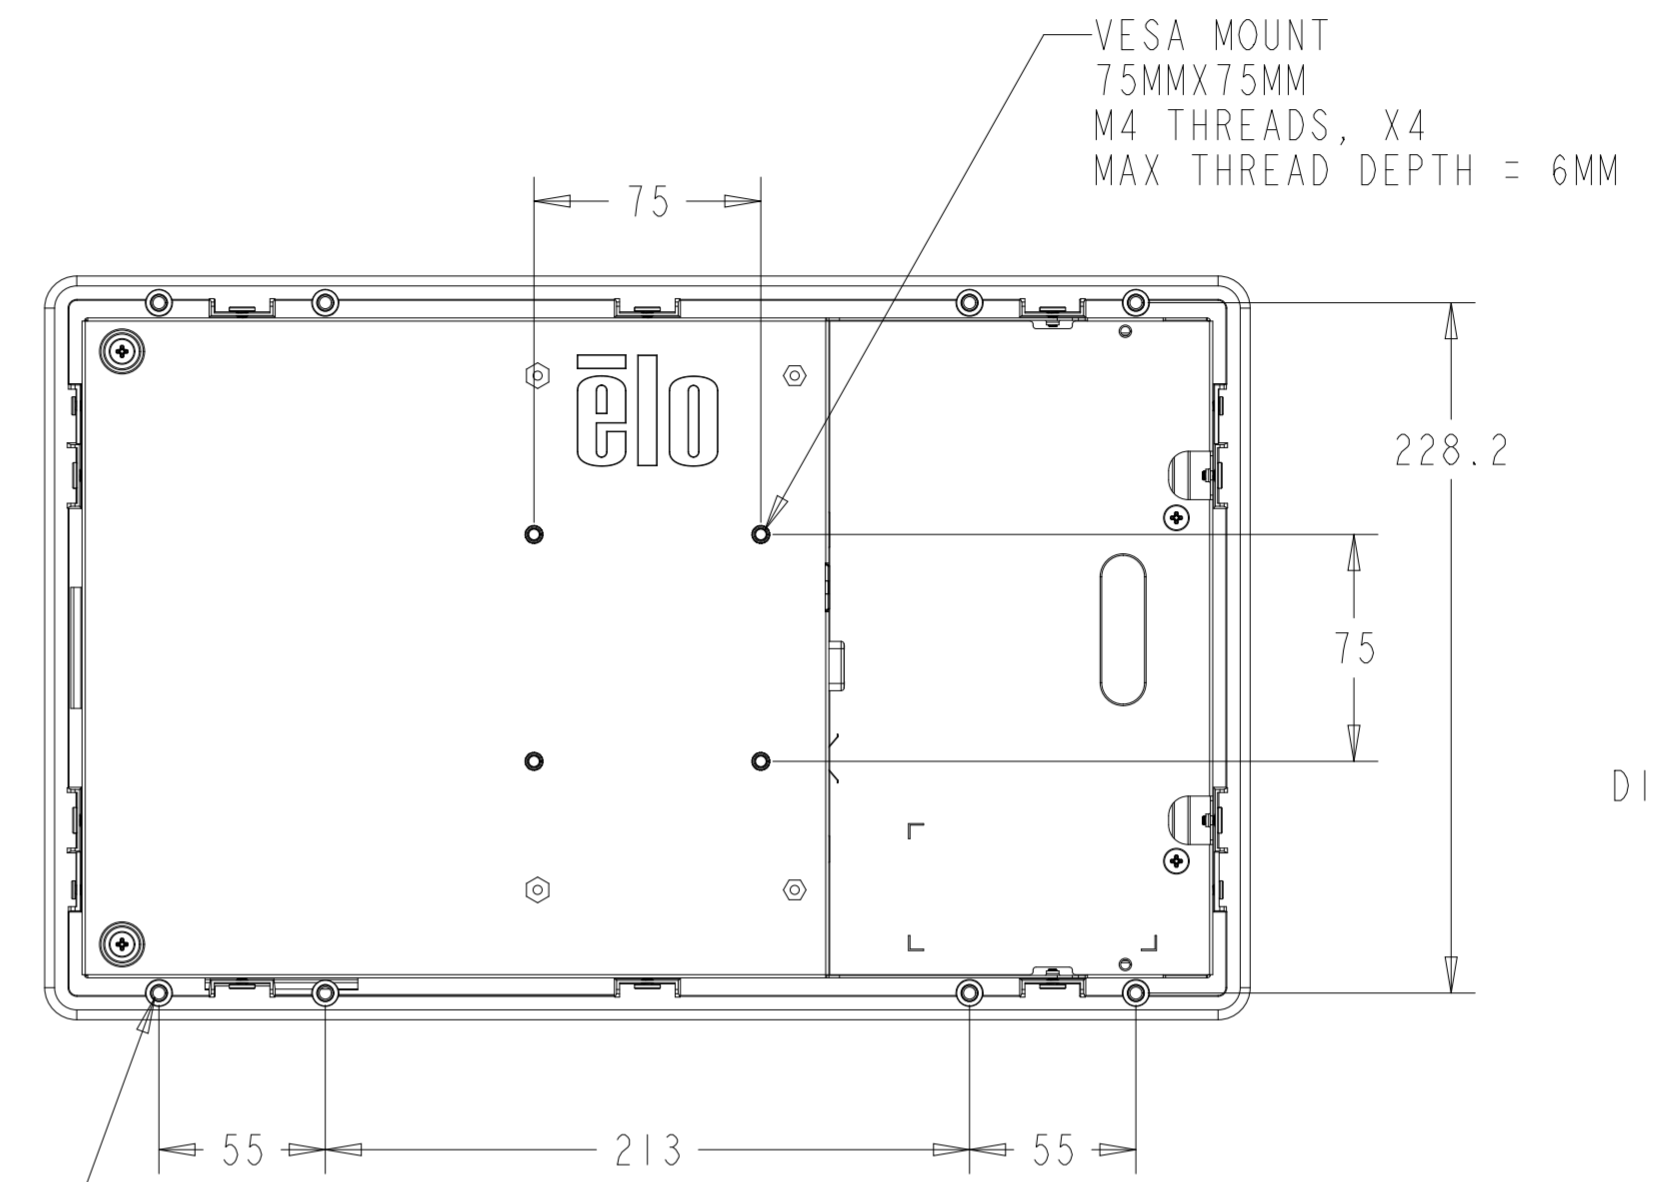

PROJECTED CAPACITIVE MODEL

REAR MOUNT
M4 THREADS, X8
MAX THREAD DEPTH = 8MM

PROJECTED CAPACITIVE MODEL

WITH FLUSH MOUNTING BRACKETS (4 INCLUDED)
 REPLACEMENT BRACKET KIT P/N E548786 AVAILABLE SEPARATELY

INTELLITOUCH, ACCUTOUCH, AND SECURETOUCH MODEL

INTELLITOUCH, ACCUTOUCH, AND SECURETOUCH MODEL

WITH SIDE MOUNTING BRACKETS (4 INCLUDED)
 REPLACEMENT BRACKET KIT P/N E333212 AVAILABLE SEPARATELY

FRONT MOUNT BEZEL KIT
P/N E711274 FOR INTELLITOUCH, ACCUTOUCH, AND SECURETOUCH MODEL ONLY

RACK MOUNT KIT
P/N E921202 FOR INTELLITOUCH, ACCUTOUCH, AND SECURETOUCH MODEL ONLY