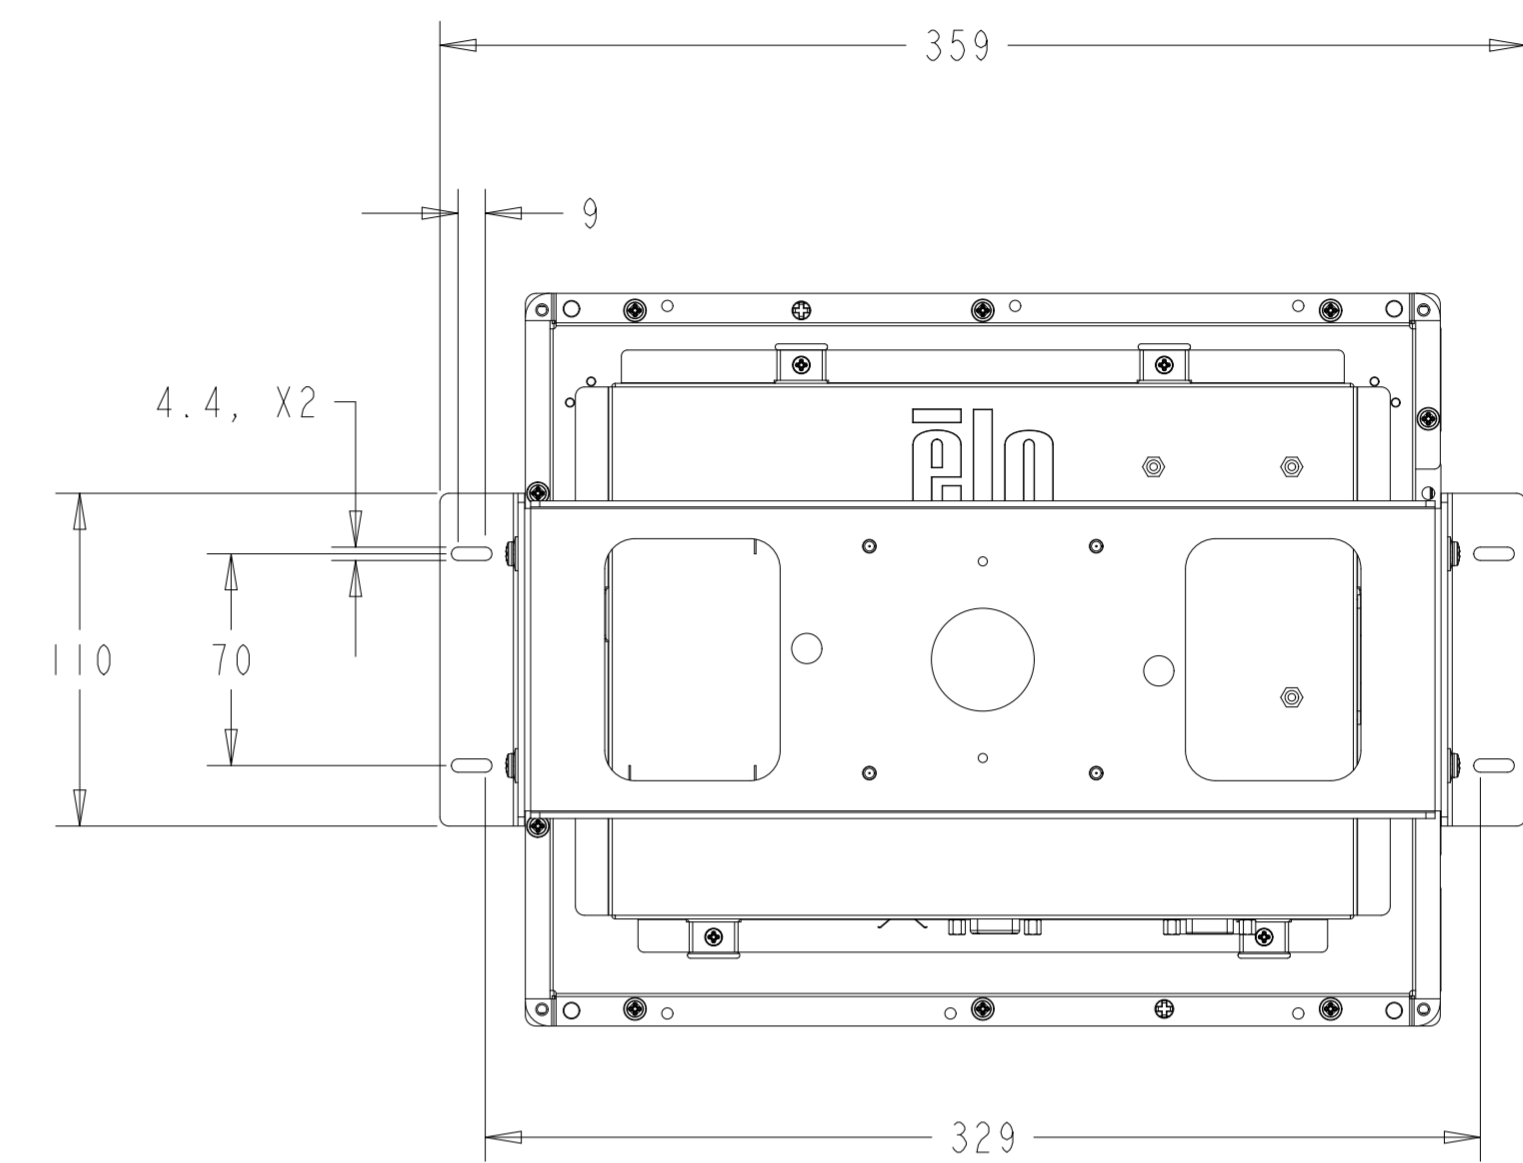

PROJECTED CAPACITIVE MODEL

PROJECTED CAPACITIVE MODEL

WITH FLUSH MOUNTING BRACKET (1 INCLUDED)  
 REPLACEMENT BRACKET KIT P/N E548984 AVAILABLE SEPARATELY

INTELLITOUCH, ACCUTOUCH, AND SECURETOUCH MODEL

DETAIL A  
CENTERING LIP  
SCALE 2.000

INTELLITOUCH, ACCUTOUCH, AND SECURETOUCH MODEL

WITH MOUNTING BRACKET (1 INCLUDED)  
 REPLACEMENT BRACKET KIT P/N E549171 AVAILABLE SEPARATELY

BRACKET MOUNTING HOLES "A":  
 M4 BLIND THREADED HOLES OR M4  
 THREADED STUDS WITH NUTS

BEZEL (NO-BRACKET) MOUNTING "A":  
 M4 BLIND THREADED HOLES OR M4  
 THREADED STUDS WITH NUTS