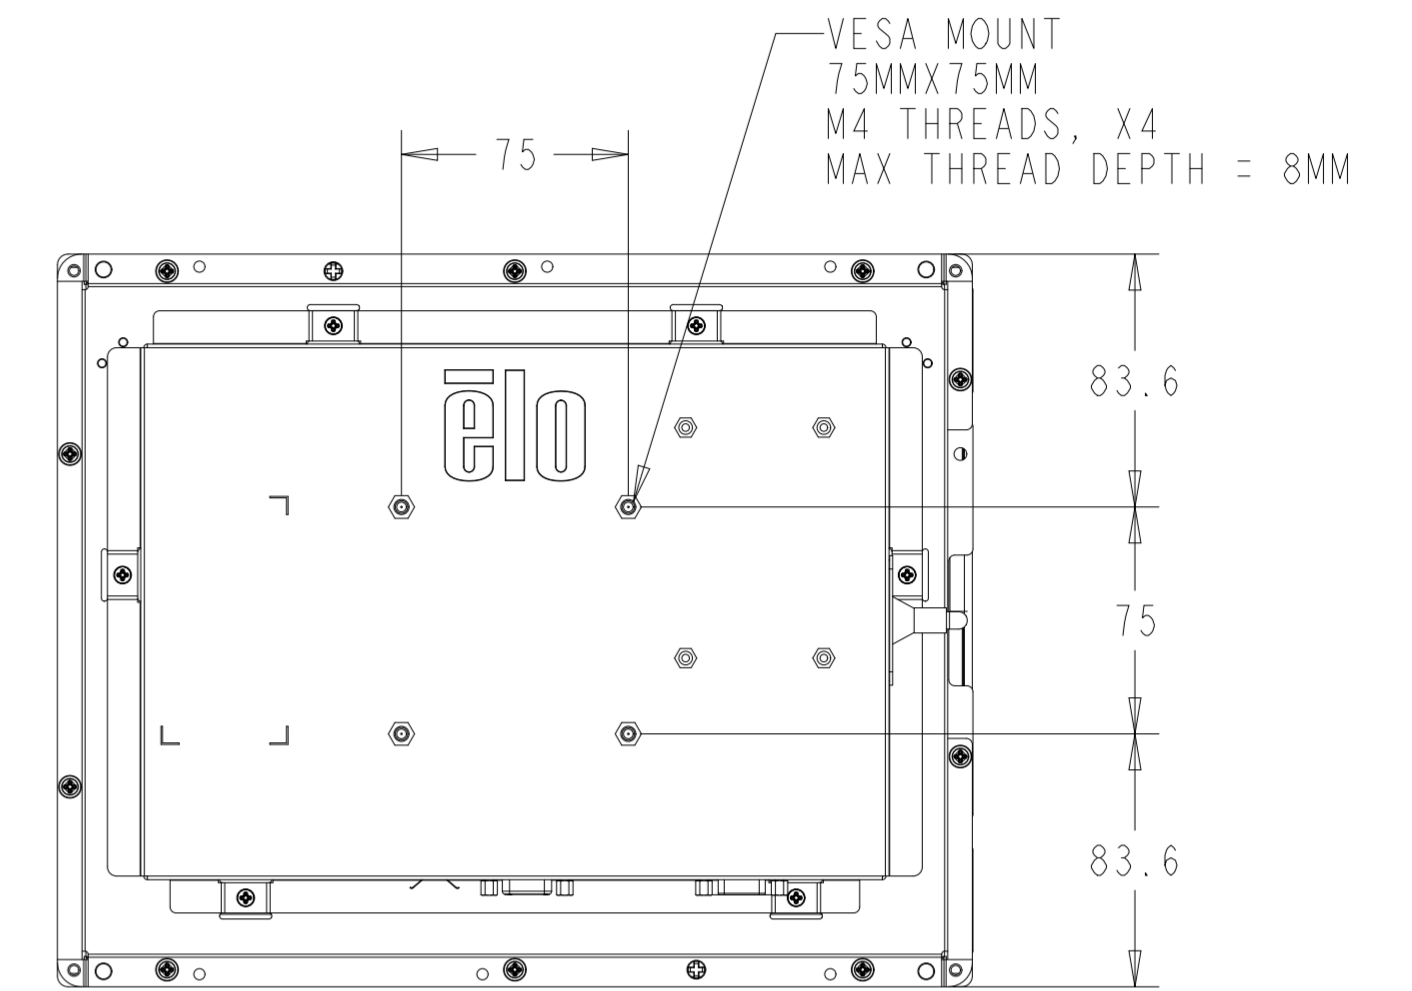

PROJECTED CAPACITIVE MODEL

PROJECTED CAPACITIVE MODEL

WITH FLUSH MOUNTING BRACKET (1 INCLUDED)  
 REPLACEMENT BRACKET KIT P/N E548984 AVAILABLE SEPARATELY

INTELLITOUCH, ACCUTOUCH, AND SECURETOUCH MODEL

DETAIL A  
CENTERING LIP  
SCALE 2.000

INTELLITOUCH, ACCUTOUCH, AND SECURETOUCH MODEL

WITH MOUNTING BRACKET (1 INCLUDED)  
 REPLACEMENT BRACKET KIT P/N E549171 AVAILABLE SEPARATELY

BRACKET MOUNTING HOLES "A":  
 M4 BLIND THREADED HOLES OR M4  
 THREADED STUDS WITH NUTS

BEZEL (NO-BRACKET) MOUNTING "A":  
 M4 BLIND THREADED HOLES OR M4  
 THREADED STUDS WITH NUTS