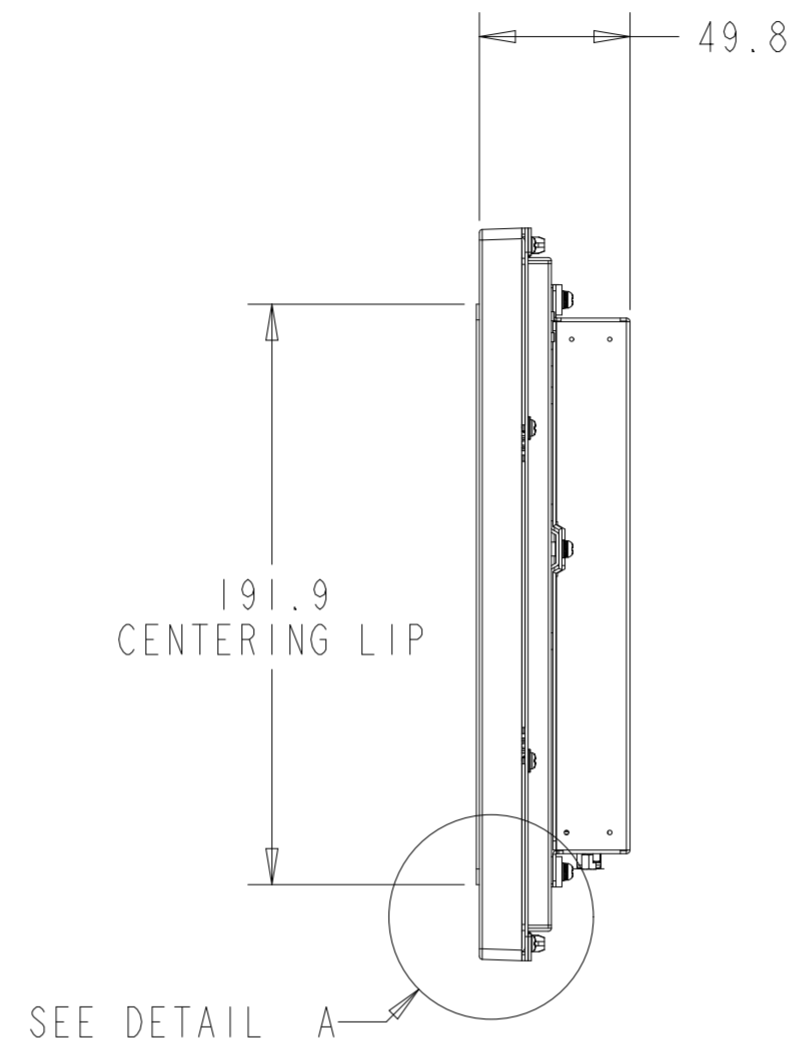

PROJECTED CAPACITIVE MODEL

PROJECTED CAPACITIVE MODEL

WITH FLUSH MOUNTING BRACKET (1 INCLUDED)  
 REPLACEMENT BRACKET KIT P/N E548984 AVAILABLE SEPARATELY

INTELLITOUCH, ACCUTOUCH, AND SECURETOUCH MODEL

DETAIL A  
CENTERING LIP  
SCALE 2.000

INTELLITOUCH, ACCUTOUCH, AND SECURETOUCH MODEL

WITH MOUNTING BRACKET (1 INCLUDED)  
 REPLACEMENT BRACKET KIT P/N E549171 AVAILABLE SEPARATELY

BRACKET MOUNTING HOLES "A":  
 M4 BLIND THREADED HOLES OR M4  
 THREADED STUDS WITH NUTS

BEZEL (NO-BRACKET) MOUNTING "A":  
 M4 BLIND THREADED HOLES OR M4  
 THREADED STUDS WITH NUTS