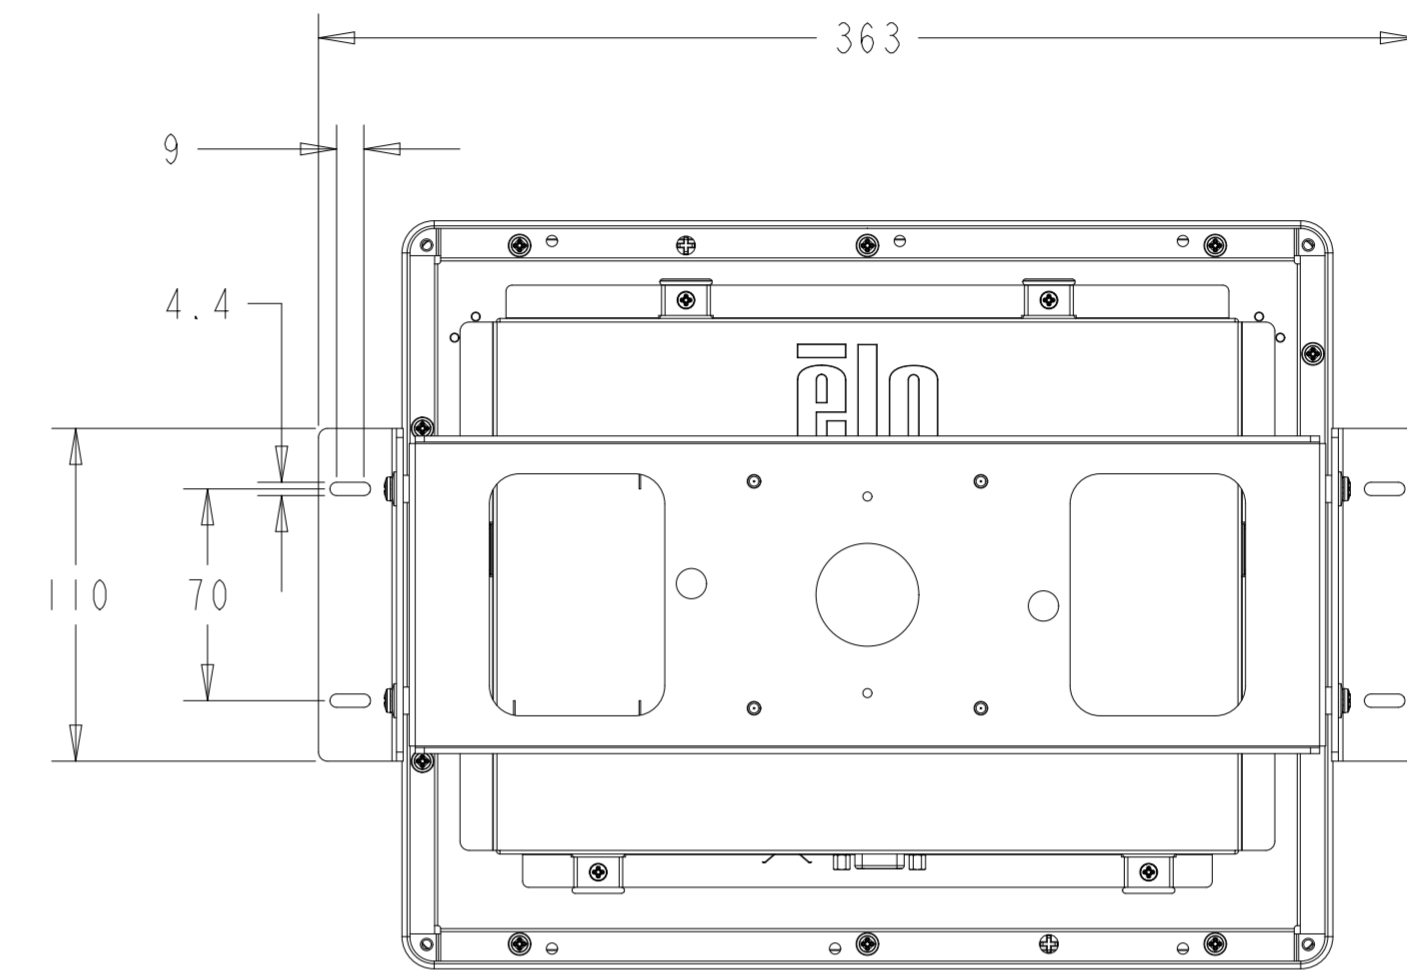

PROJECTED CAPACITIVE MODEL

PROJECTED CAPACITIVE MODEL

WITH FLUSH MOUNTING BRACKET (1 INCLUDED)  
 REPLACEMENT BRACKET KIT P/N E548984 AVAILABLE SEPARATELY

INTELLITOUCH, ACCUTOUCH, AND SECURETOUCH MODEL

DETAIL A  
CENTERING LIP  
SCALE 2.000

INTELLITOUCH, ACCUTOUCH, AND SECURETOUCH MODEL

WITH MOUNTING BRACKET (1 INCLUDED)  
 REPLACEMENT BRACKET KIT P/N E549171 AVAILABLE SEPARATELY

BRACKET MOUNTING HOLES "A":  
 M4 BLIND THREADED HOLES OR M4  
 THREADED STUDS WITH NUTS

BEZEL (NO-BRACKET) MOUNTING "A":  
 M4 BLIND THREADED HOLES OR M4  
 THREADED STUDS WITH NUTS