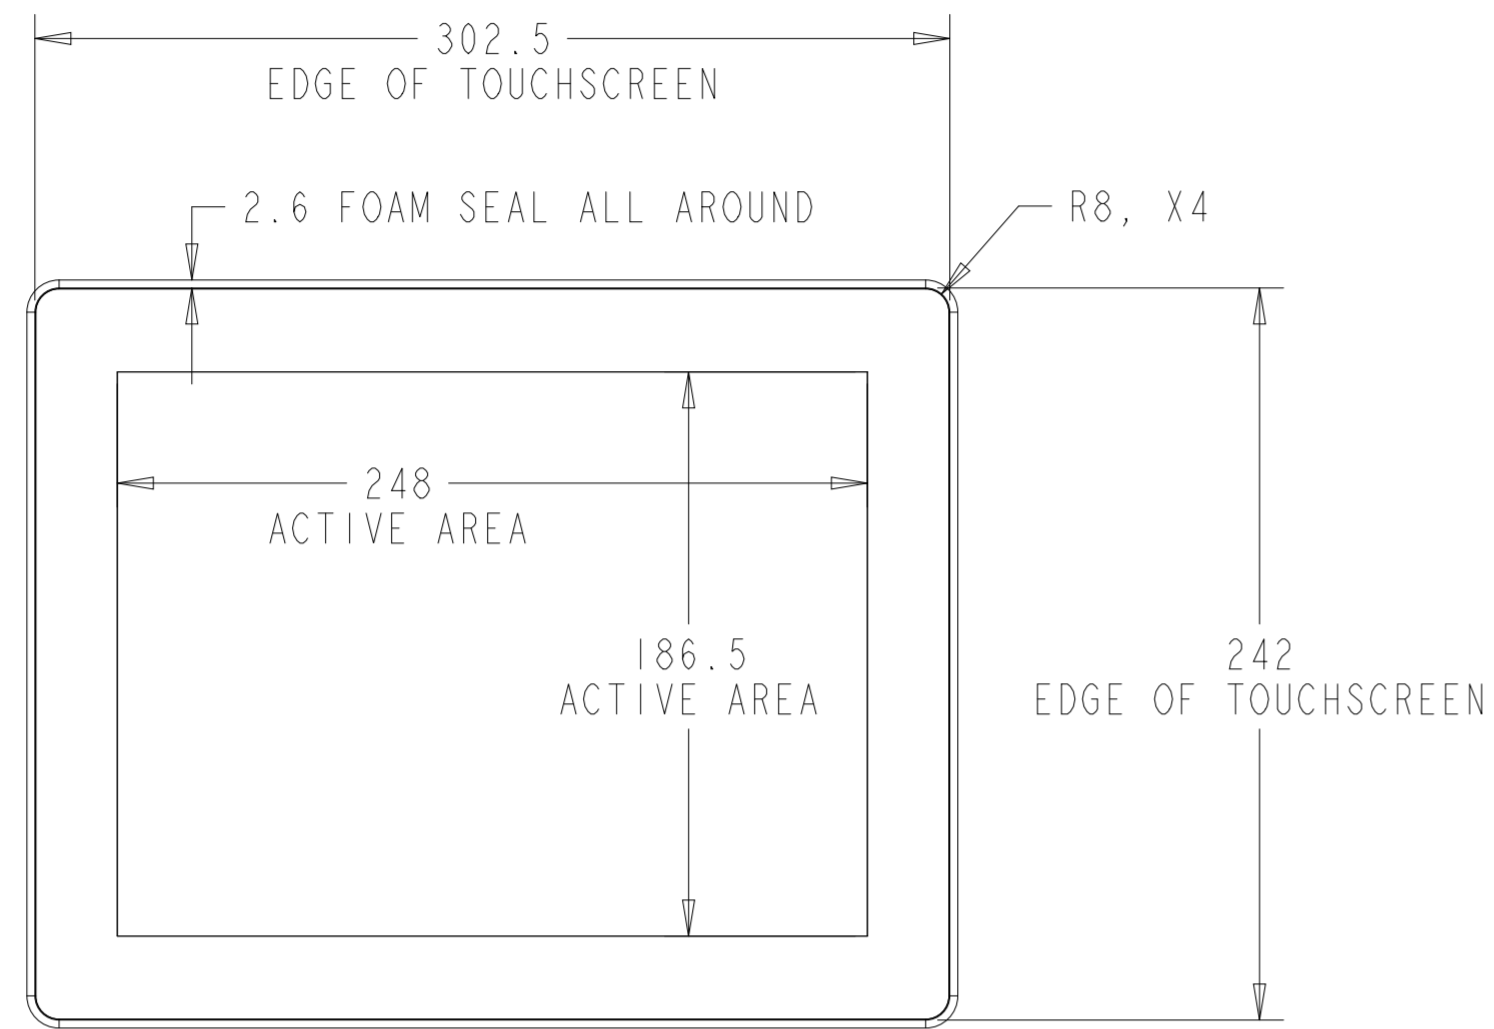

PROJECTED CAPACITIVE MODEL

PROJECTED CAPACITIVE MODEL

WITH FLUSH MOUNTING BRACKET (1 INCLUDED)  
 REPLACEMENT BRACKET KIT P/N E548984 AVAILABLE SEPARATELY

INTELLITOUCH, ACCUTOUCH, AND SECURETOUCH MODEL

DETAIL A  
CENTERING LIP  
SCALE 2.000

INTELLITOUCH, ACCUTOUCH, AND SECURETOUCH MODEL

WITH MOUNTING BRACKET (1 INCLUDED)  
 REPLACEMENT BRACKET KIT P/N E549171 AVAILABLE SEPARATELY

BRACKET MOUNTING HOLES "A":  
 M4 BLIND THREADED HOLES OR M4  
 THREADED STUDS WITH NUTS

BEZEL (NO-BRACKET) MOUNTING "A":  
 M4 BLIND THREADED HOLES OR M4  
 THREADED STUDS WITH NUTS