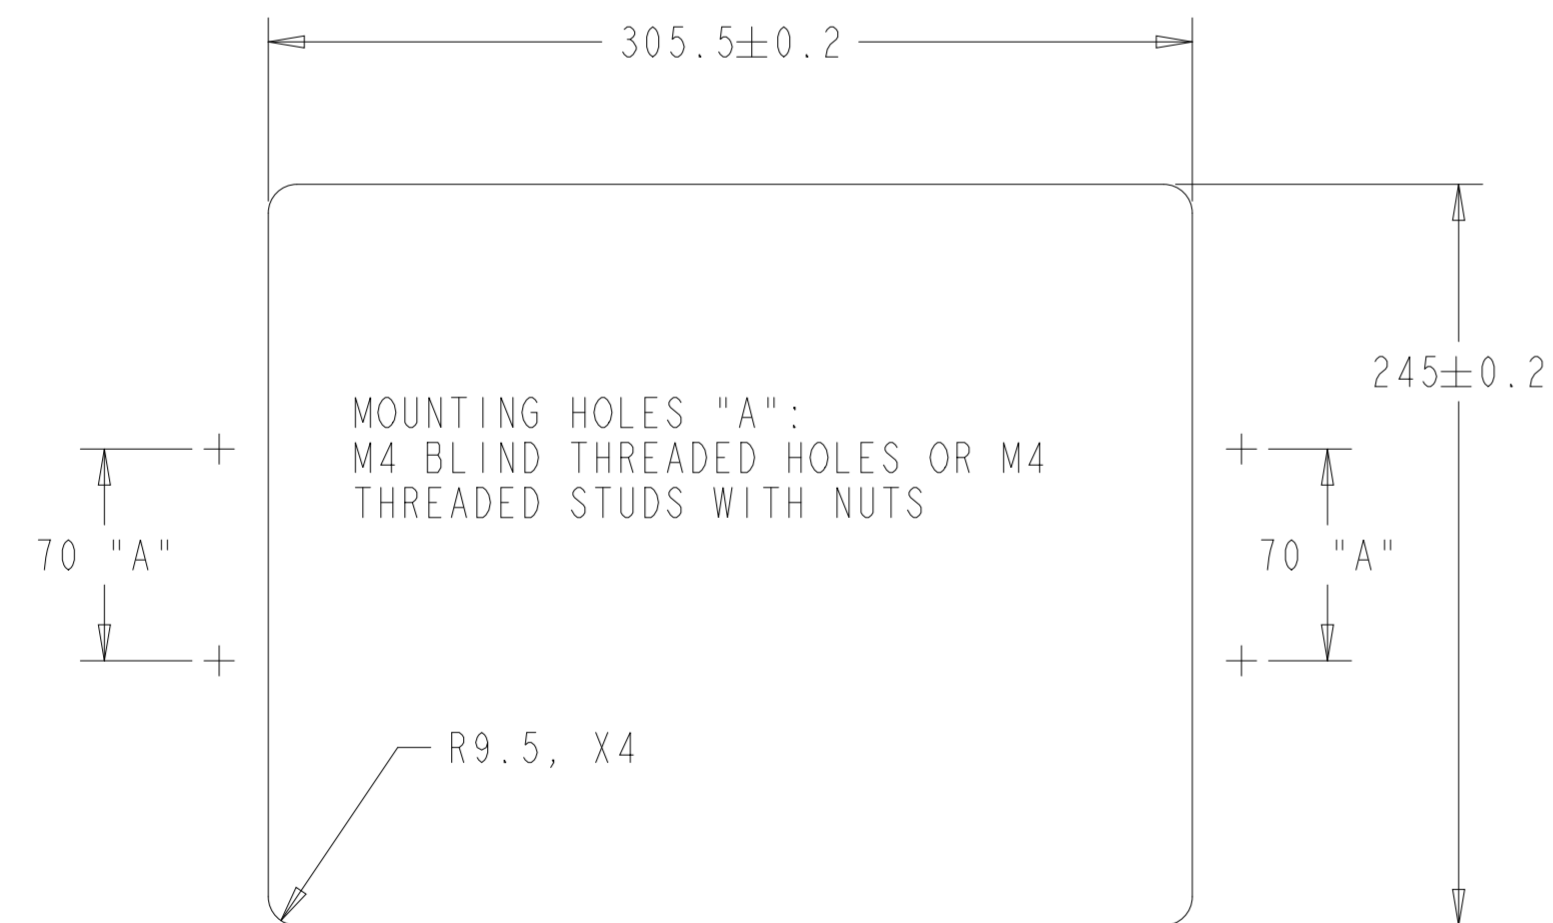

PROJECTED CAPACITIVE MODEL

PROJECTED CAPACITIVE MODEL

WITH FLUSH MOUNTING BRACKET (1 INCLUDED)  
 REPLACEMENT BRACKET KIT P/N E548984 AVAILABLE SEPARATELY

INTELLITOUCH, ACCUTOUCH, AND SECURETOUCH MODEL

DETAIL A  
CENTERING LIP  
SCALE 2.000

INTELLITOUCH, ACCUTOUCH, AND SECURETOUCH MODEL

WITH MOUNTING BRACKET (1 INCLUDED)  
 REPLACEMENT BRACKET KIT P/N E549171 AVAILABLE SEPARATELY

BRACKET MOUNTING HOLES "A":  
 M4 BLIND THREADED HOLES OR M4  
 THREADED STUDS WITH NUTS

BEZEL (NO-BRACKET) MOUNTING "A":  
 M4 BLIND THREADED HOLES OR M4  
 THREADED STUDS WITH NUTS