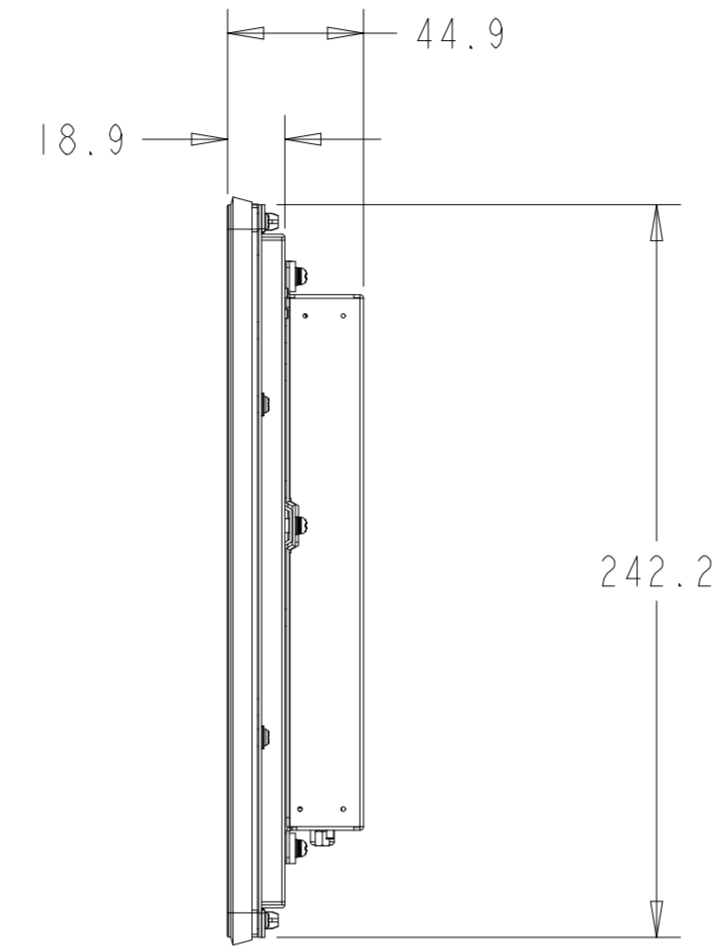

PROJECTED CAPACITIVE MODEL

PROJECTED CAPACITIVE MODEL

WITH FLUSH MOUNTING BRACKET (1 INCLUDED)  
 REPLACEMENT BRACKET KIT P/N E548984 AVAILABLE SEPARATELY

INTELLITOUCH, ACCUTOUCH, AND SECURETOUCH MODEL

DETAIL A  
CENTERING LIP  
SCALE 2.000

INTELLITOUCH, ACCUTOUCH, AND SECURETOUCH MODEL

WITH MOUNTING BRACKET (1 INCLUDED)  
 REPLACEMENT BRACKET KIT P/N E549171 AVAILABLE SEPARATELY

BRACKET MOUNTING HOLES "A":  
 M4 BLIND THREADED HOLES OR M4  
 THREADED STUDS WITH NUTS

BEZEL (NO-BRACKET) MOUNTING "A":  
 M4 BLIND THREADED HOLES OR M4  
 THREADED STUDS WITH NUTS