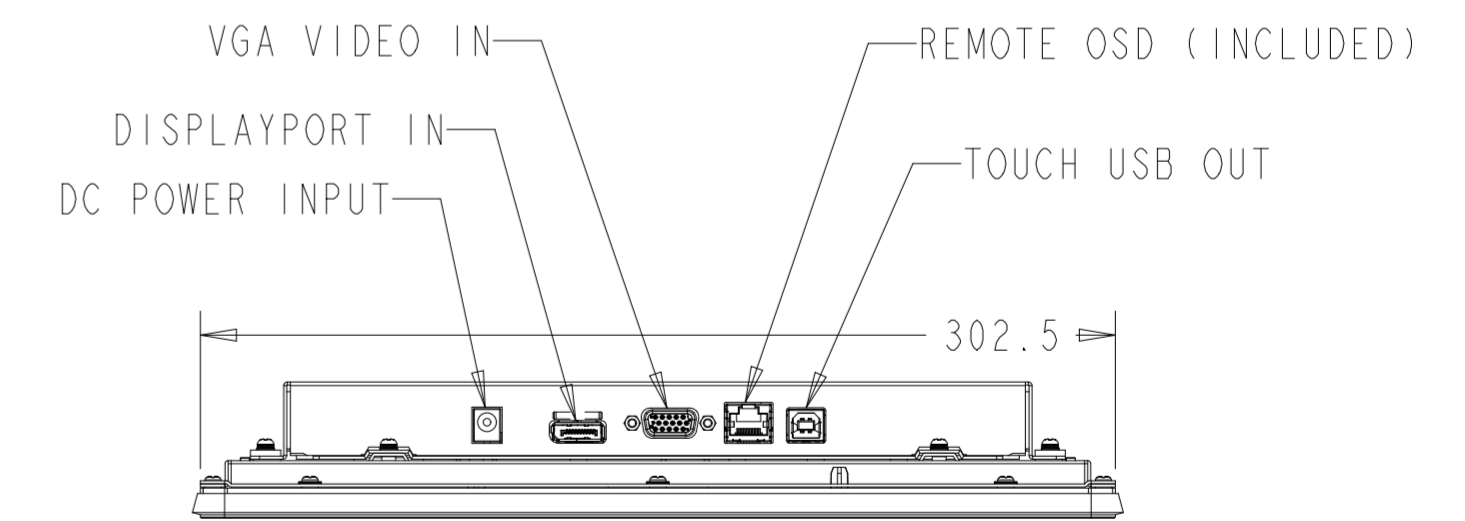

PROJECTED CAPACITIVE MODEL

PROJECTED CAPACITIVE MODEL

WITH FLUSH MOUNTING BRACKET (1 INCLUDED)  
 REPLACEMENT BRACKET KIT P/N E548984 AVAILABLE SEPARATELY

INTELLITOUCH, ACCUTOUCH, AND SECURETOUCH MODEL

DETAIL A  
CENTERING LIP  
SCALE 2.000

INTELLITOUCH, ACCUTOUCH, AND SECURETOUCH MODEL

WITH MOUNTING BRACKET (1 INCLUDED)  
 REPLACEMENT BRACKET KIT P/N E549171 AVAILABLE SEPARATELY

BRACKET MOUNTING HOLES "A":  
 M4 BLIND THREADED HOLES OR M4  
 THREADED STUDS WITH NUTS