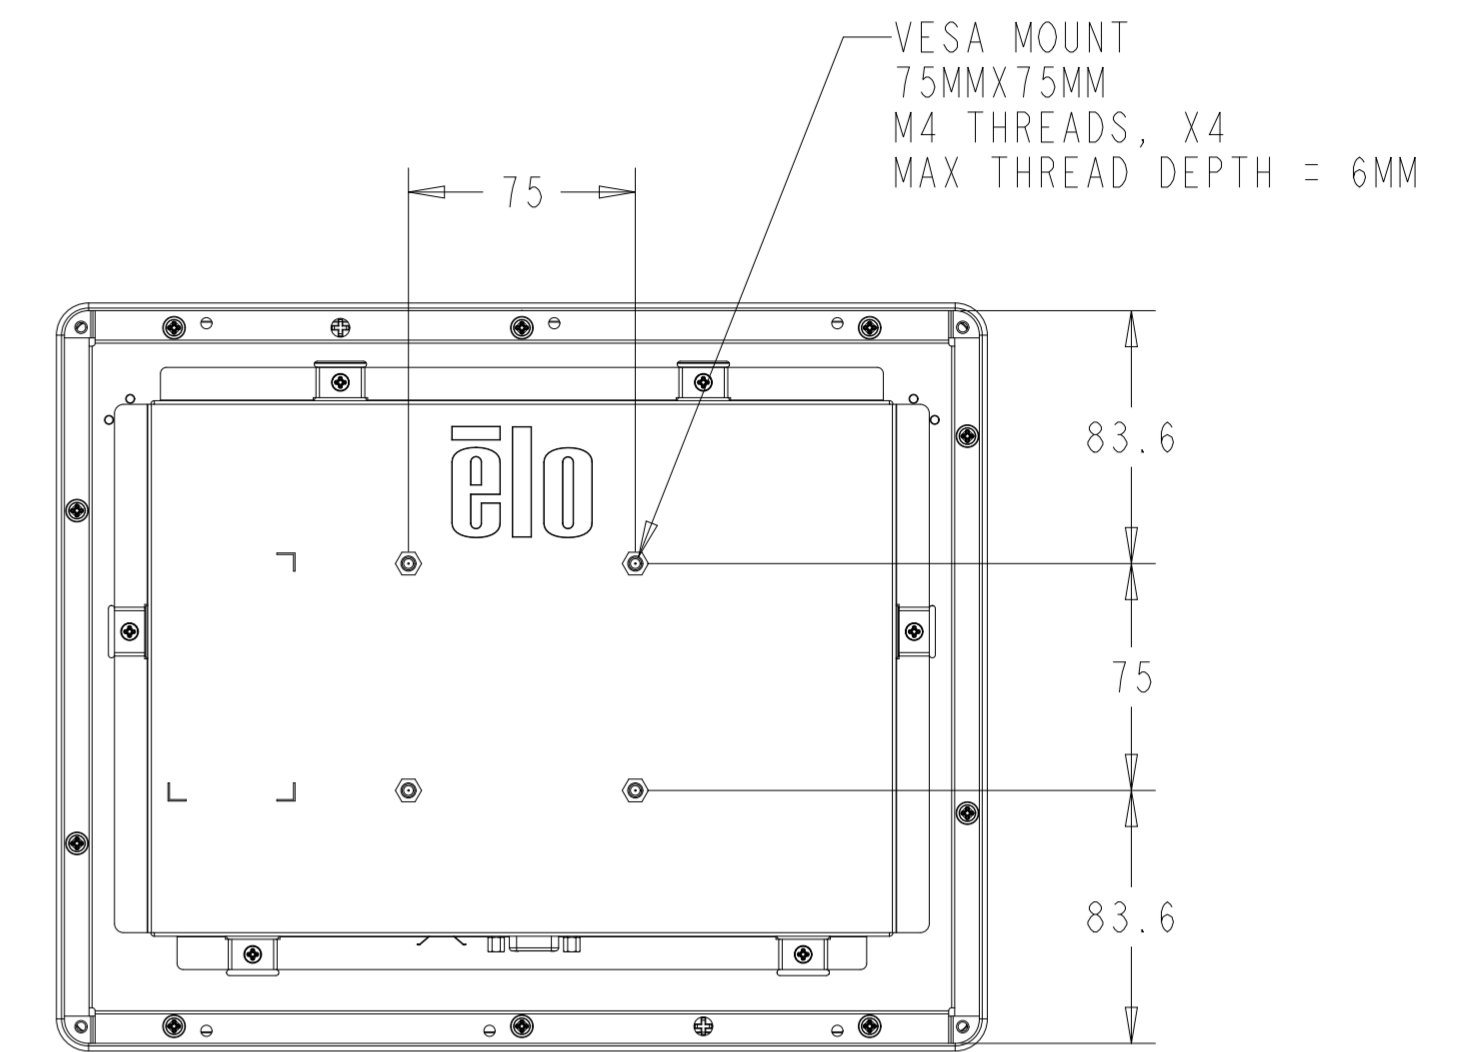

PROJECTED CAPACITIVE MODEL

PROJECTED CAPACITIVE MODEL

WITH FLUSH MOUNTING BRACKET (1 INCLUDED)  
 REPLACEMENT BRACKET KIT P/N E548984 AVAILABLE SEPARATELY

INTELLITOUCH, ACCUTOUCH, AND SECURETOUCH MODEL

DETAIL A  
CENTERING LIP  
SCALE 2.000

INTELLITOUCH, ACCUTOUCH, AND SECURETOUCH MODEL

WITH MOUNTING BRACKET (1 INCLUDED)  
 REPLACEMENT BRACKET KIT P/N E549171 AVAILABLE SEPARATELY

BRACKET MOUNTING HOLES "A":  
 M4 BLIND THREADED HOLES OR M4  
 THREADED STUDS WITH NUTS

BEZEL (NO-BRACKET) MOUNTING "A":  
 M4 BLIND THREADED HOLES OR M4  
 THREADED STUDS WITH NUTS