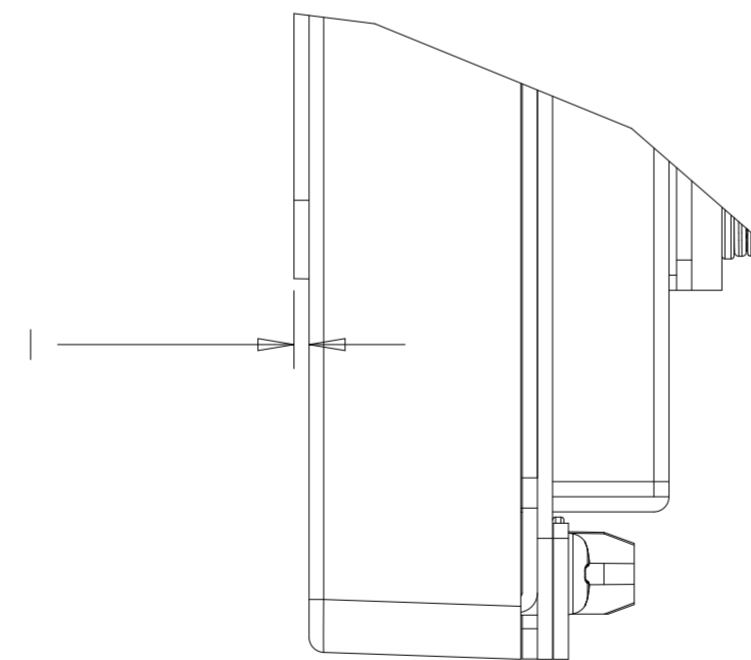

PROJECTED CAPACITIVE MODEL

PROJECTED CAPACITIVE MODEL

WITH FLUSH MOUNTING BRACKET (1 INCLUDED)  
 REPLACEMENT BRACKET KIT P/N E548984 AVAILABLE SEPARATELY

INTELLITOUCH, ACCUTOUCH, AND SECURETOUCH MODEL

DETAIL A  
CENTERING LIP  
SCALE 2.000

INTELLITOUCH, ACCUTOUCH, AND SECURETOUCH MODEL

WITH MOUNTING BRACKET (1 INCLUDED)  
 REPLACEMENT BRACKET KIT P/N E549171 AVAILABLE SEPARATELY

BRACKET MOUNTING HOLES "A":  
 M4 BLIND THREADED HOLES OR M4  
 THREADED STUDS WITH NUTS

BEZEL (NO-BRACKET) MOUNTING "A":  
 M4 BLIND THREADED HOLES OR M4  
 THREADED STUDS WITH NUTS