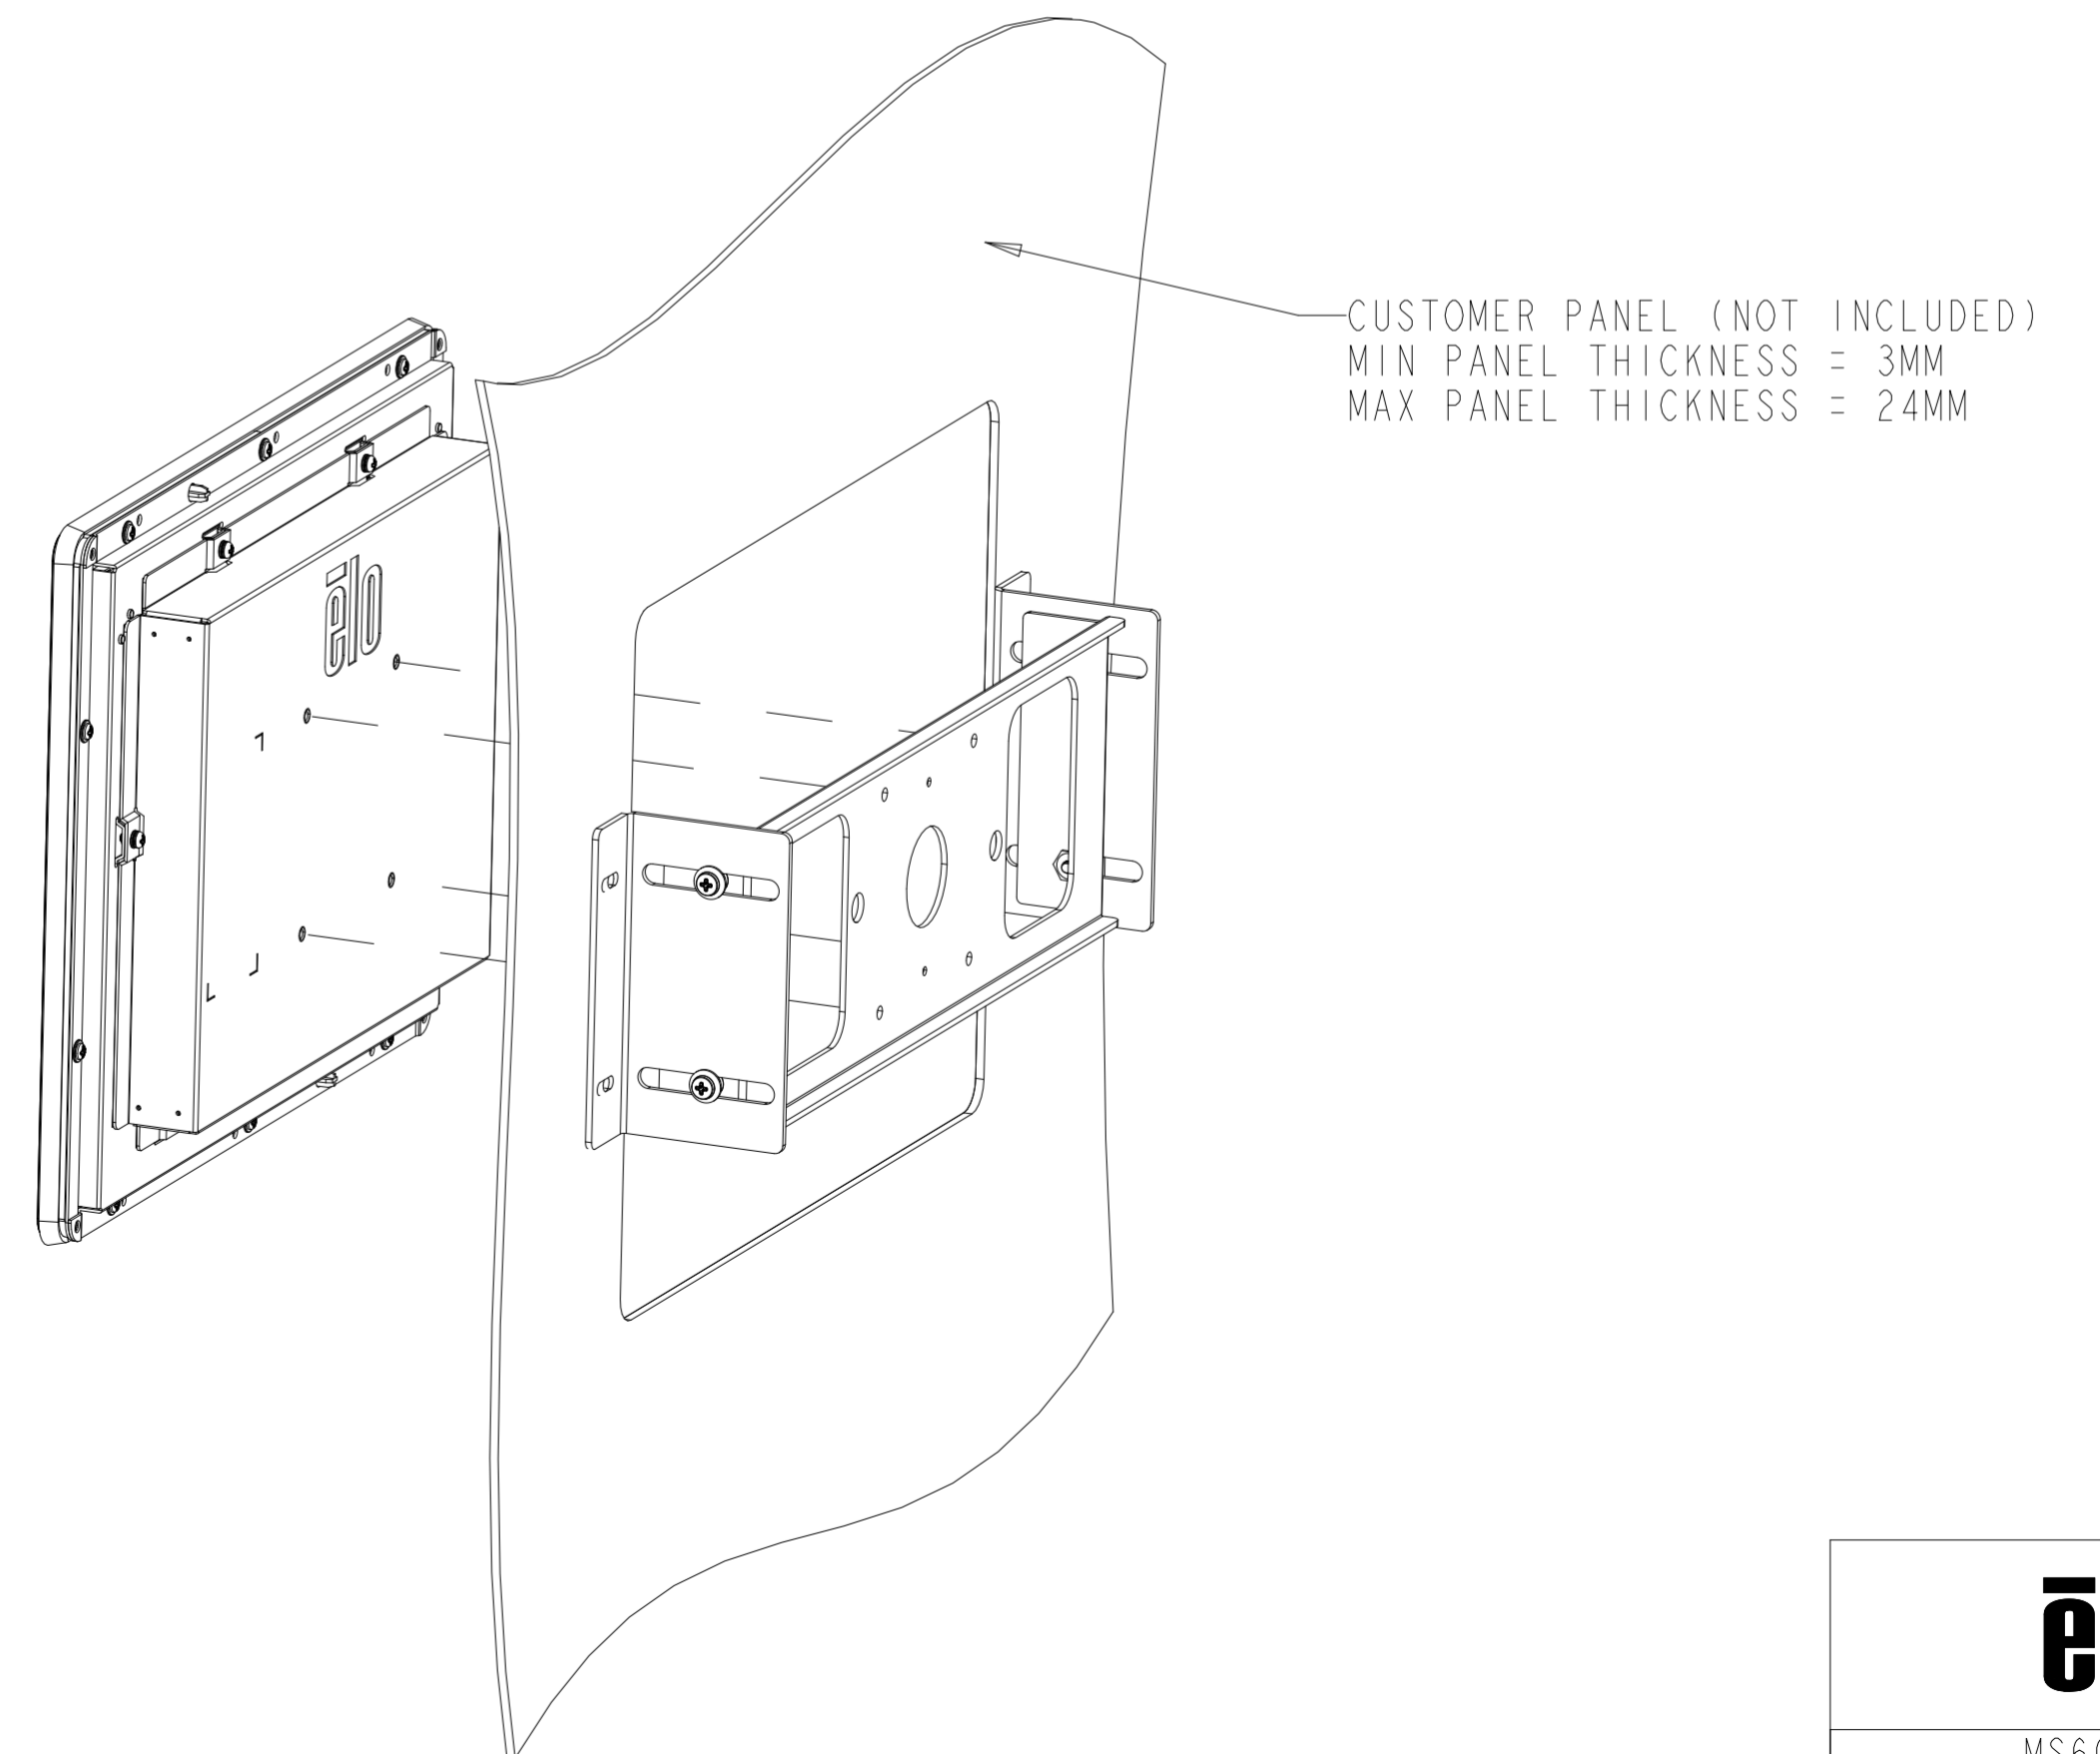

PROJECTED CAPACITIVE MODEL

PROJECTED CAPACITIVE MODEL

WITH FLUSH MOUNTING BRACKET (1 INCLUDED)  
 REPLACEMENT BRACKET KIT P/N E548984 AVAILABLE SEPARATELY

INTELLITOUCH, ACCUTOUCH, AND SECURETOUCH MODEL

DETAIL A  
CENTERING LIP  
SCALE 2.000

INTELLITOUCH, ACCUTOUCH, AND SECURETOUCH MODEL

WITH MOUNTING BRACKET (1 INCLUDED)  
 REPLACEMENT BRACKET KIT P/N E549171 AVAILABLE SEPARATELY

BRACKET MOUNTING HOLES "A":  
 M4 BLIND THREADED HOLES OR M4  
 THREADED STUDS WITH NUTS

BEZEL (NO-BRACKET) MOUNTING "A":  
 M4 BLIND THREADED HOLES OR M4  
 THREADED STUDS WITH NUTS