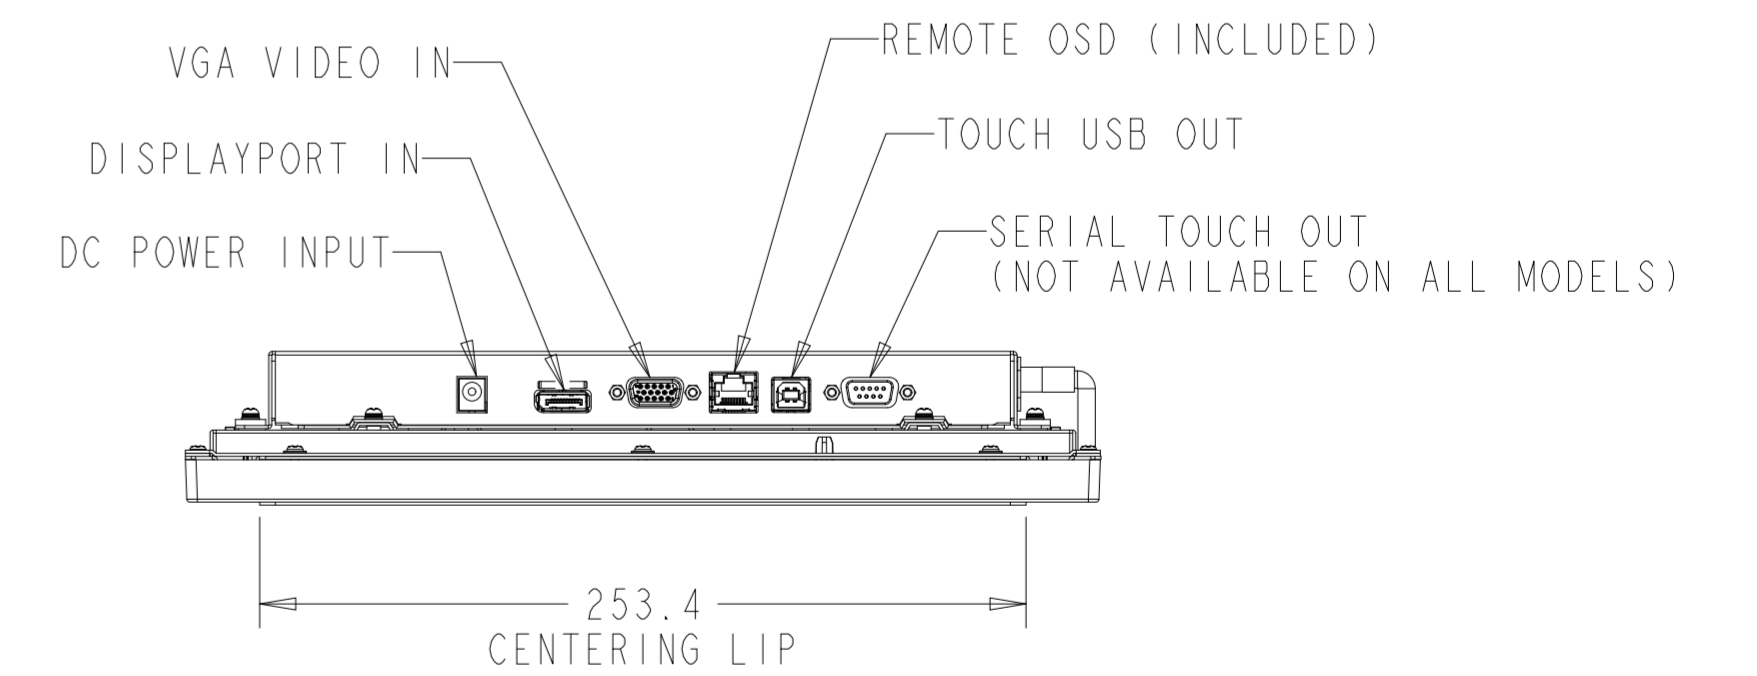

PROJECTED CAPACITIVE MODEL

PROJECTED CAPACITIVE MODEL

WITH FLUSH MOUNTING BRACKET (1 INCLUDED)  
 REPLACEMENT BRACKET KIT P/N E548984 AVAILABLE SEPARATELY

INTELLITOUCH, ACCUTOUCH, AND SECURETOUCH MODEL

DETAIL A  
CENTERING LIP  
SCALE 2.000

INTELLITOUCH, ACCUTOUCH, AND SECURETOUCH MODEL

WITH MOUNTING BRACKET (1 INCLUDED)  
 REPLACEMENT BRACKET KIT P/N E549171 AVAILABLE SEPARATELY

BRACKET MOUNTING HOLES "A":  
 M4 BLIND THREADED HOLES OR M4  
 THREADED STUDS WITH NUTS

BEZEL (NO-BRACKET) MOUNTING "A":  
 M4 BLIND THREADED HOLES OR M4  
 THREADED STUDS WITH NUTS