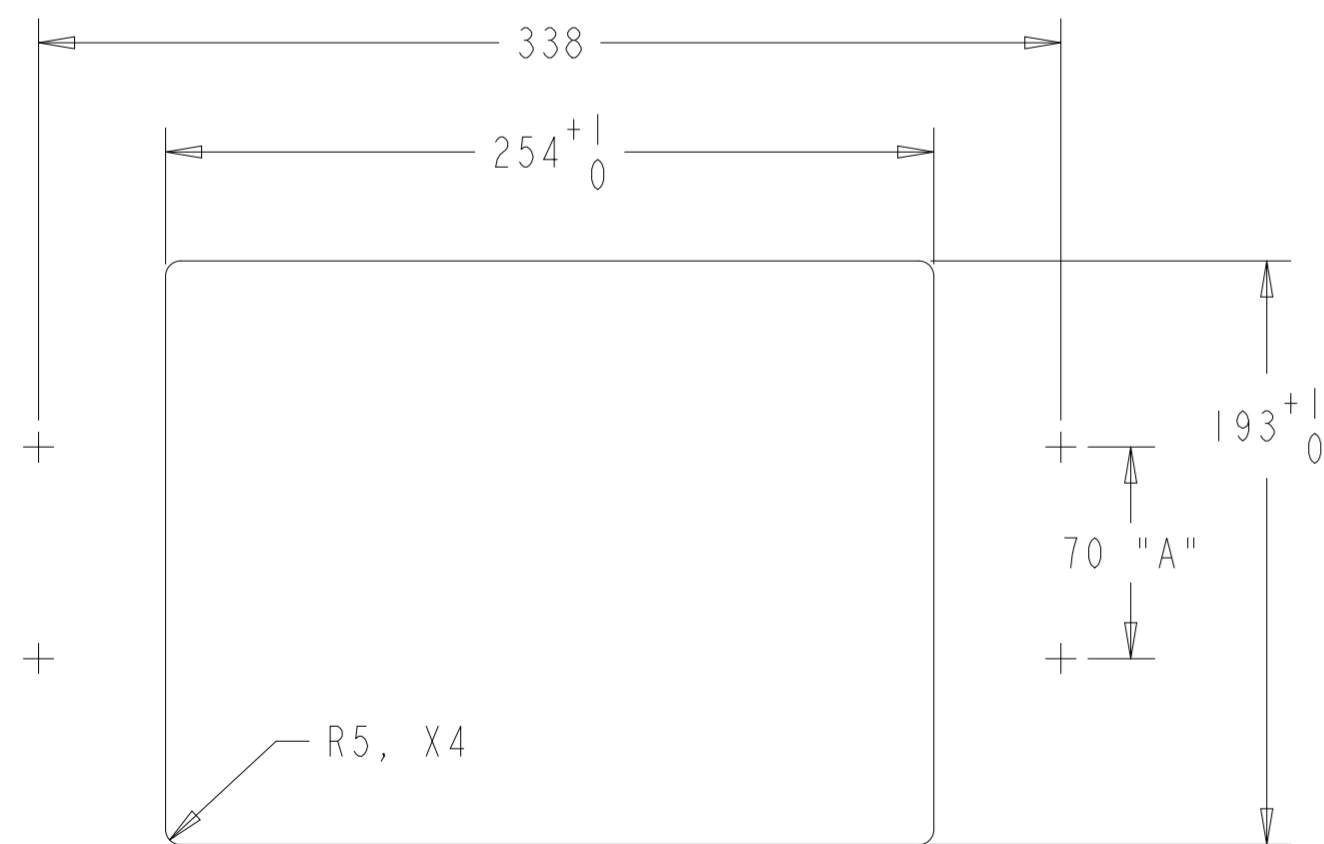

PROJECTED CAPACITIVE MODEL

PROJECTED CAPACITIVE MODEL

WITH FLUSH MOUNTING BRACKET (1 INCLUDED)  
 REPLACEMENT BRACKET KIT P/N E548984 AVAILABLE SEPARATELY

INTELLITOUCH, ACCUTOUCH, AND SECURETOUCH MODEL

DETAIL A  
CENTERING LIP  
SCALE 2.000

INTELLITOUCH, ACCUTOUCH, AND SECURETOUCH MODEL

WITH MOUNTING BRACKET (1 INCLUDED)  
 REPLACEMENT BRACKET KIT P/N E549171 AVAILABLE SEPARATELY

BRACKET MOUNTING HOLES "A":  
 M4 BLIND THREADED HOLES OR M4  
 THREADED STUDS WITH NUTS

BEZEL (NO-BRACKET) MOUNTING "A":  
 M4 BLIND THREADED HOLES OR M4  
 THREADED STUDS WITH NUTS