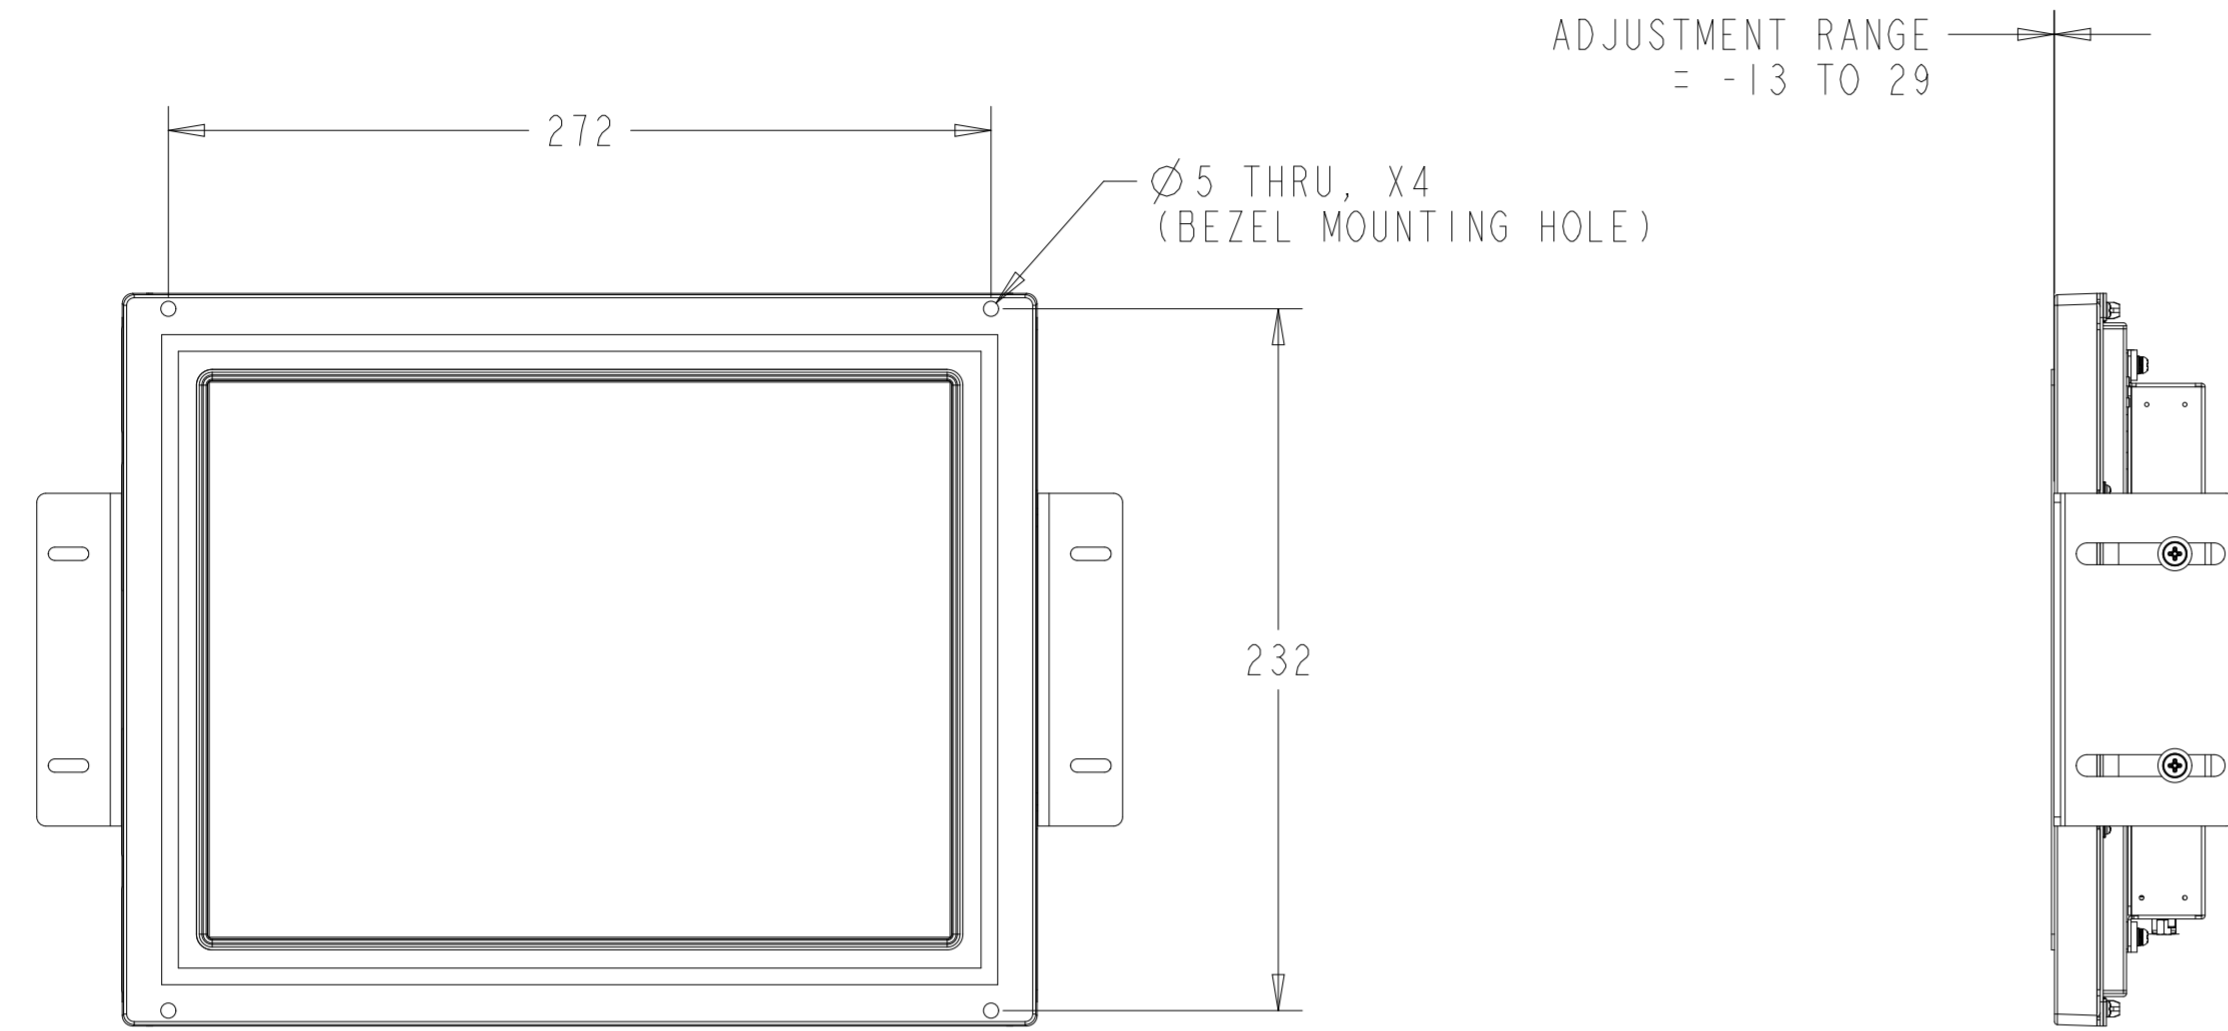

PROJECTED CAPACITIVE MODEL

PROJECTED CAPACITIVE MODEL

WITH FLUSH MOUNTING BRACKET (1 INCLUDED)  
 REPLACEMENT BRACKET KIT P/N E548984 AVAILABLE SEPARATELY

INTELLITOUCH, ACCUTOUCH, AND SECURETOUCH MODEL

DETAIL A  
CENTERING LIP  
SCALE 2.000

INTELLITOUCH, ACCUTOUCH, AND SECURETOUCH MODEL

WITH MOUNTING BRACKET (1 INCLUDED)  
 REPLACEMENT BRACKET KIT P/N E549171 AVAILABLE SEPARATELY

BRACKET MOUNTING HOLES "A":  
 M4 BLIND THREADED HOLES OR M4  
 THREADED STUDS WITH NUTS

BEZEL (NO-BRACKET) MOUNTING "A":  
 M4 BLIND THREADED HOLES OR M4  
 THREADED STUDS WITH NUTS