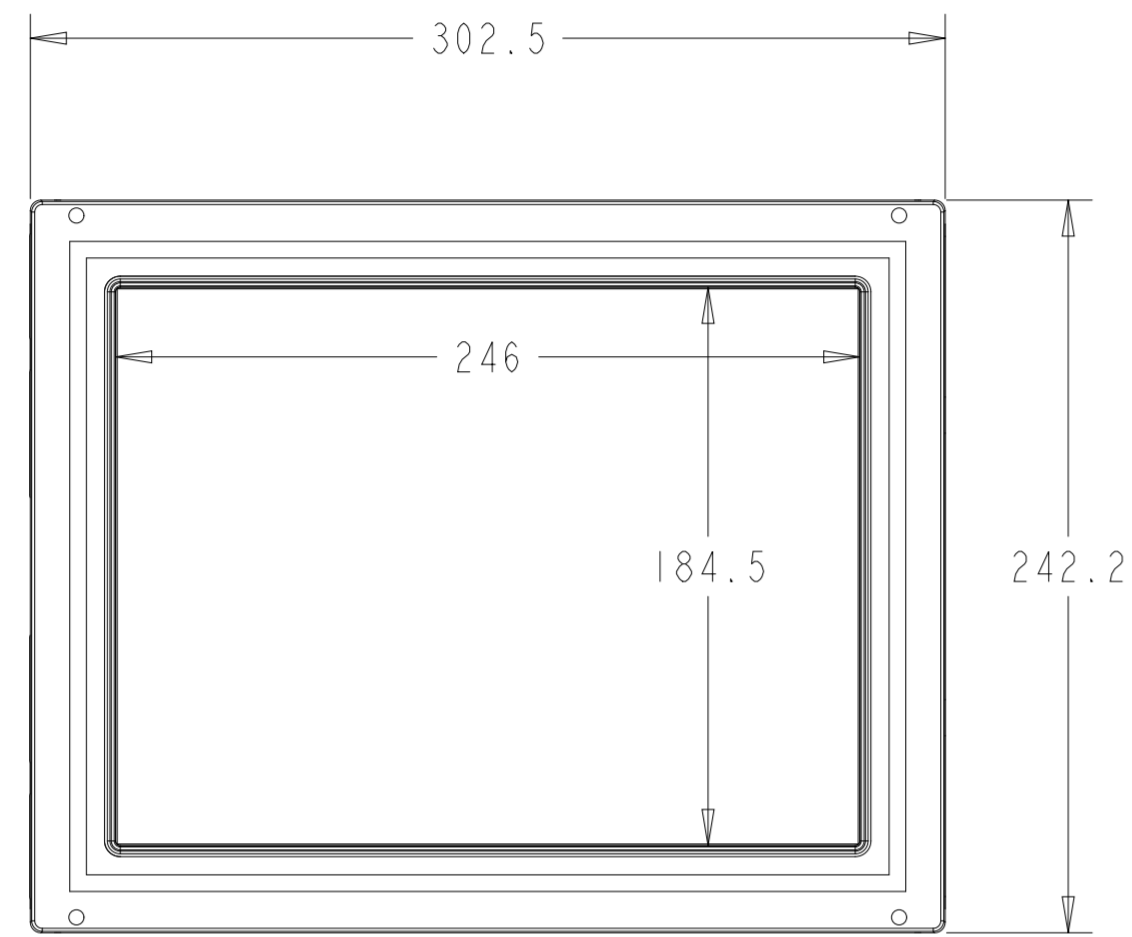

PROJECTED CAPACITIVE MODEL

PROJECTED CAPACITIVE MODEL

WITH FLUSH MOUNTING BRACKET (1 INCLUDED)  
 REPLACEMENT BRACKET KIT P/N E548984 AVAILABLE SEPARATELY

INTELLITOUCH, ACCUTOUCH, AND SECURETOUCH MODEL

DETAIL A  
CENTERING LIP  
SCALE 2.000

INTELLITOUCH, ACCUTOUCH, AND SECURETOUCH MODEL

WITH MOUNTING BRACKET (1 INCLUDED)  
 REPLACEMENT BRACKET KIT P/N E549171 AVAILABLE SEPARATELY

BRACKET MOUNTING HOLES "A":  
 M4 BLIND THREADED HOLES OR M4  
 THREADED STUDS WITH NUTS

BEZEL (NO-BRACKET) MOUNTING "A":  
 M4 BLIND THREADED HOLES OR M4  
 THREADED STUDS WITH NUTS