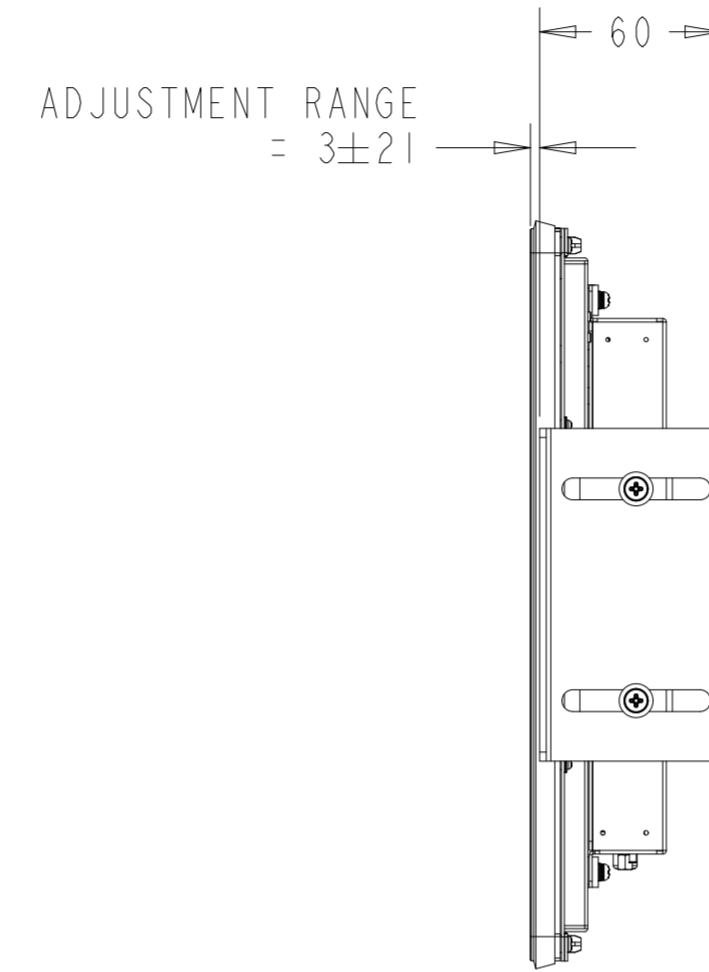

PROJECTED CAPACITIVE MODEL

PROJECTED CAPACITIVE MODEL

WITH FLUSH MOUNTING BRACKET (1 INCLUDED)  
 REPLACEMENT BRACKET KIT P/N E548984 AVAILABLE SEPARATELY

INTELLITOUCH, ACCUTOUCH, AND SECURETOUCH MODEL

DETAIL A  
CENTERING LIP  
SCALE 2.000

INTELLITOUCH, ACCUTOUCH, AND SECURETOUCH MODEL

WITH MOUNTING BRACKET (1 INCLUDED)  
 REPLACEMENT BRACKET KIT P/N E549171 AVAILABLE SEPARATELY

BRACKET MOUNTING HOLES "A":  
 M4 BLIND THREADED HOLES OR M4  
 THREADED STUDS WITH NUTS

BEZEL (NO-BRACKET) MOUNTING "A":  
 M4 BLIND THREADED HOLES OR M4  
 THREADED STUDS WITH NUTS