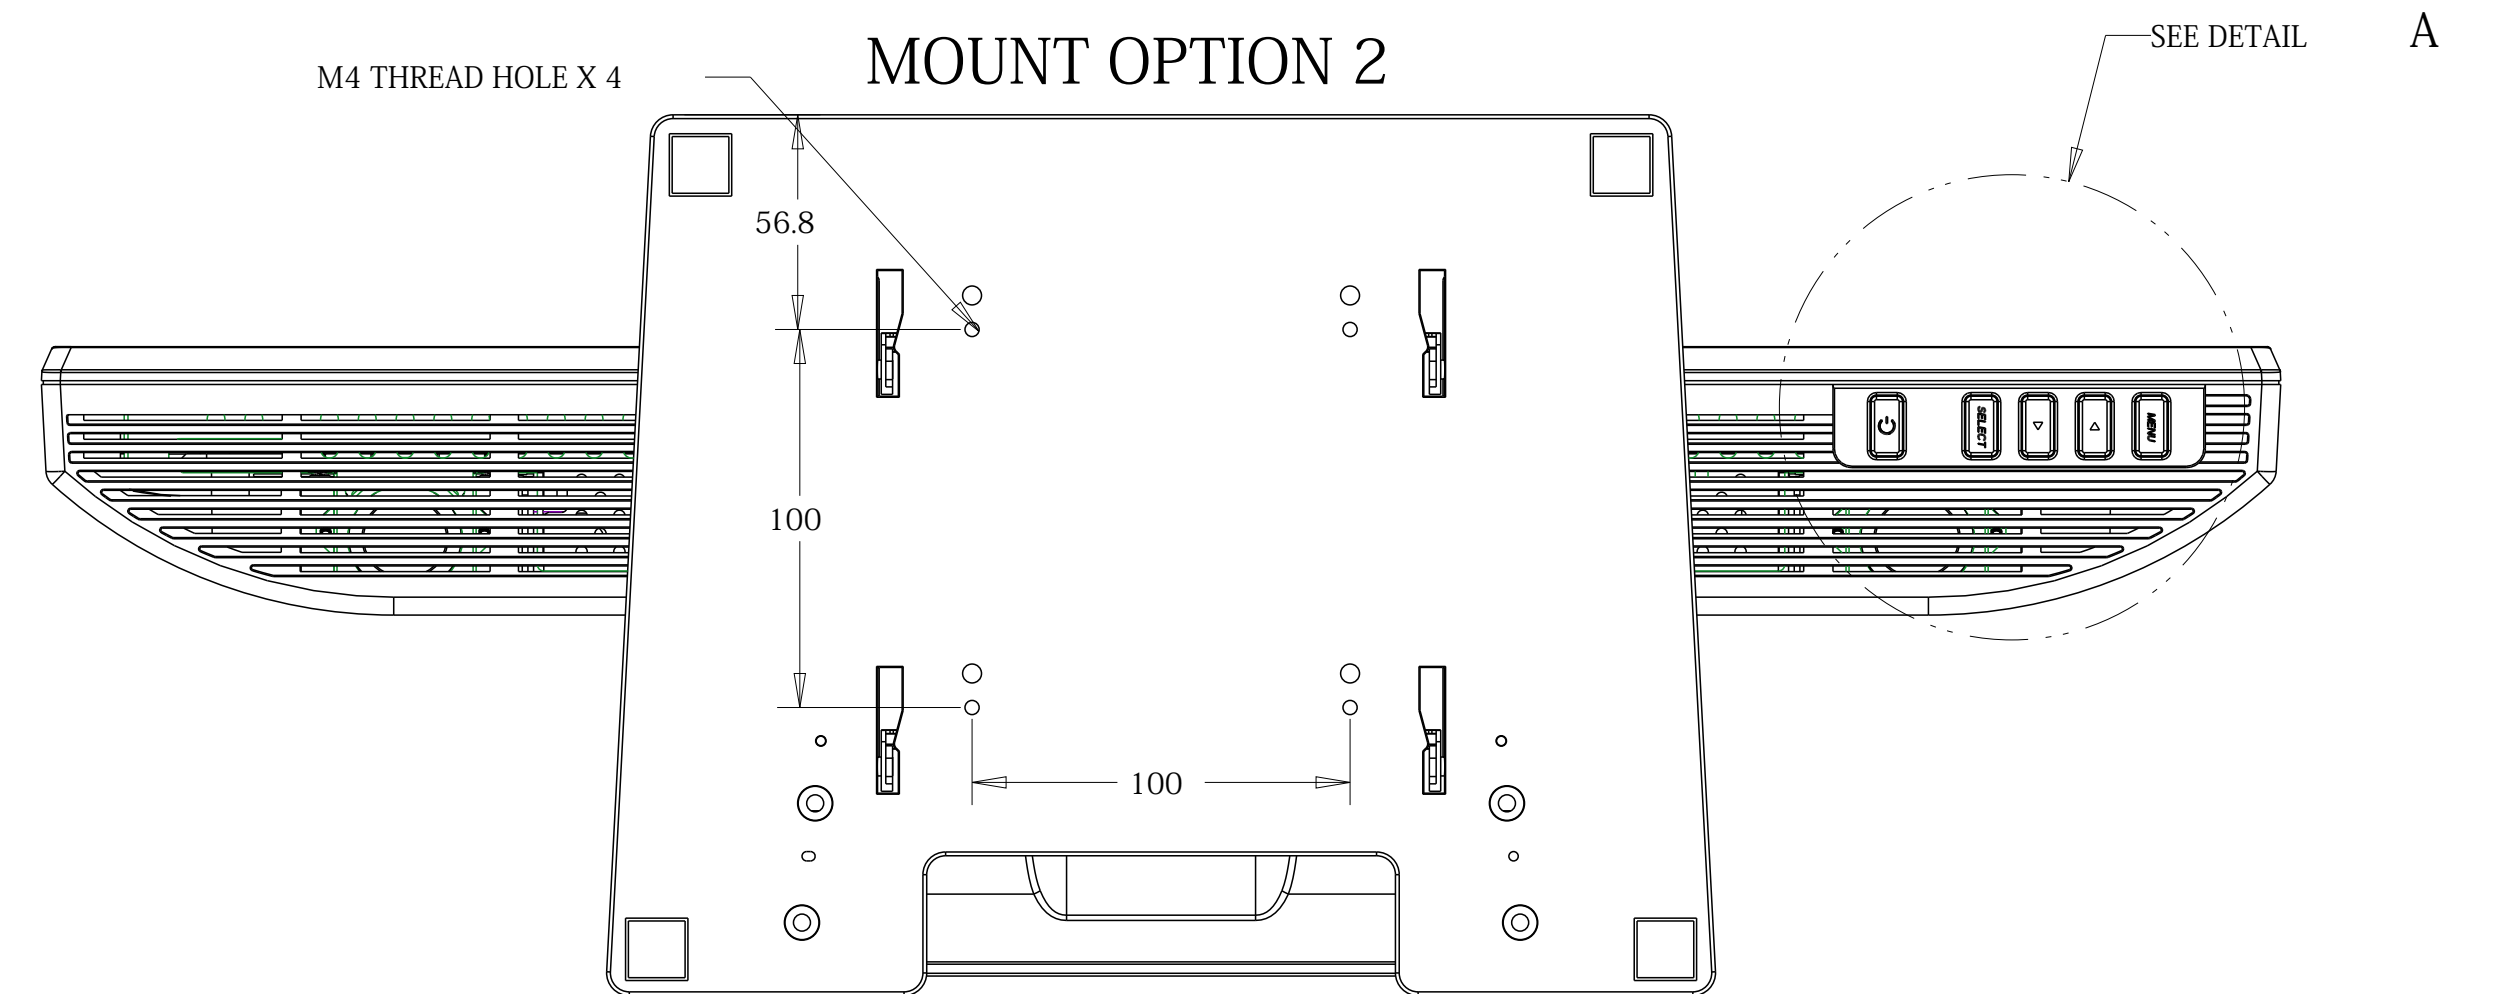

SANP OFF STAND COVER TO MOUNT STAND WITH OPTION 1.

DETAIL A  
OSD CONTROL

MOUNT OPTION 1

TOP VIEW

MOUNT OPTION 2

BOTTOM VIEW

VESA MOUNT

CONNECTOR PANEL

KENSINGTON LOCK RECEPTACLE