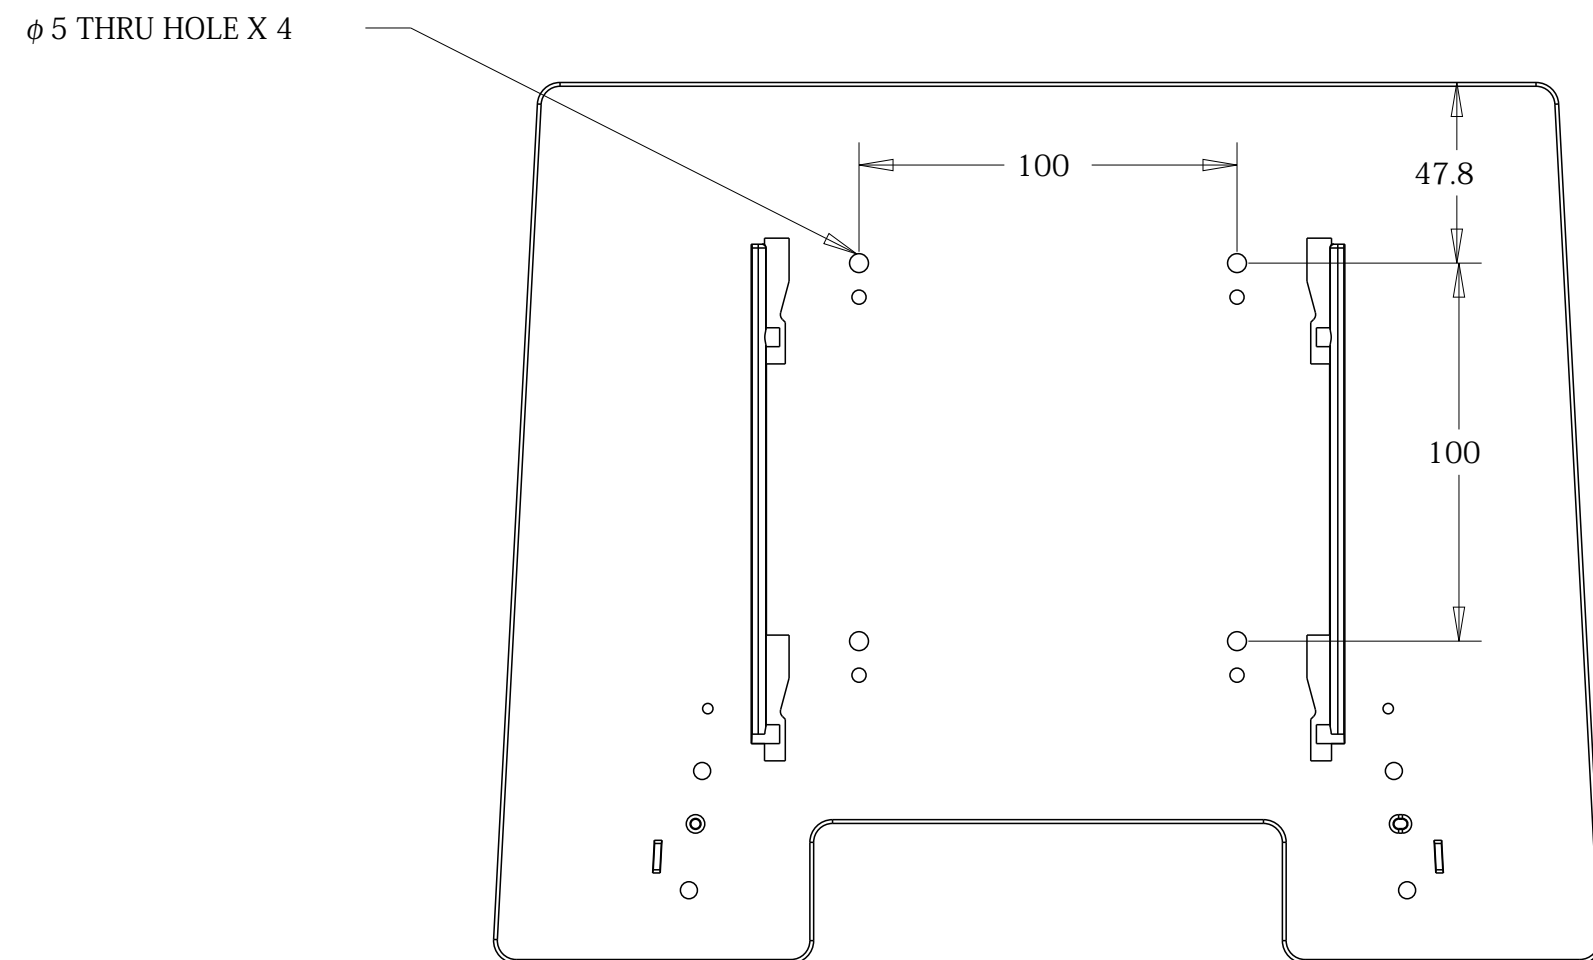

SANP OFF STAND COVER TO MOUNT STAND WITH OPTION 1.

DETAIL A  
OSD CONTROL

MOUNT OPTION 1

TOP VIEW

MOUNT OPTION 2

BOTTOM VIEW

VESA MOUNT

CONNECTOR PANEL

KENSINGTON LOCK RECEPTACLE