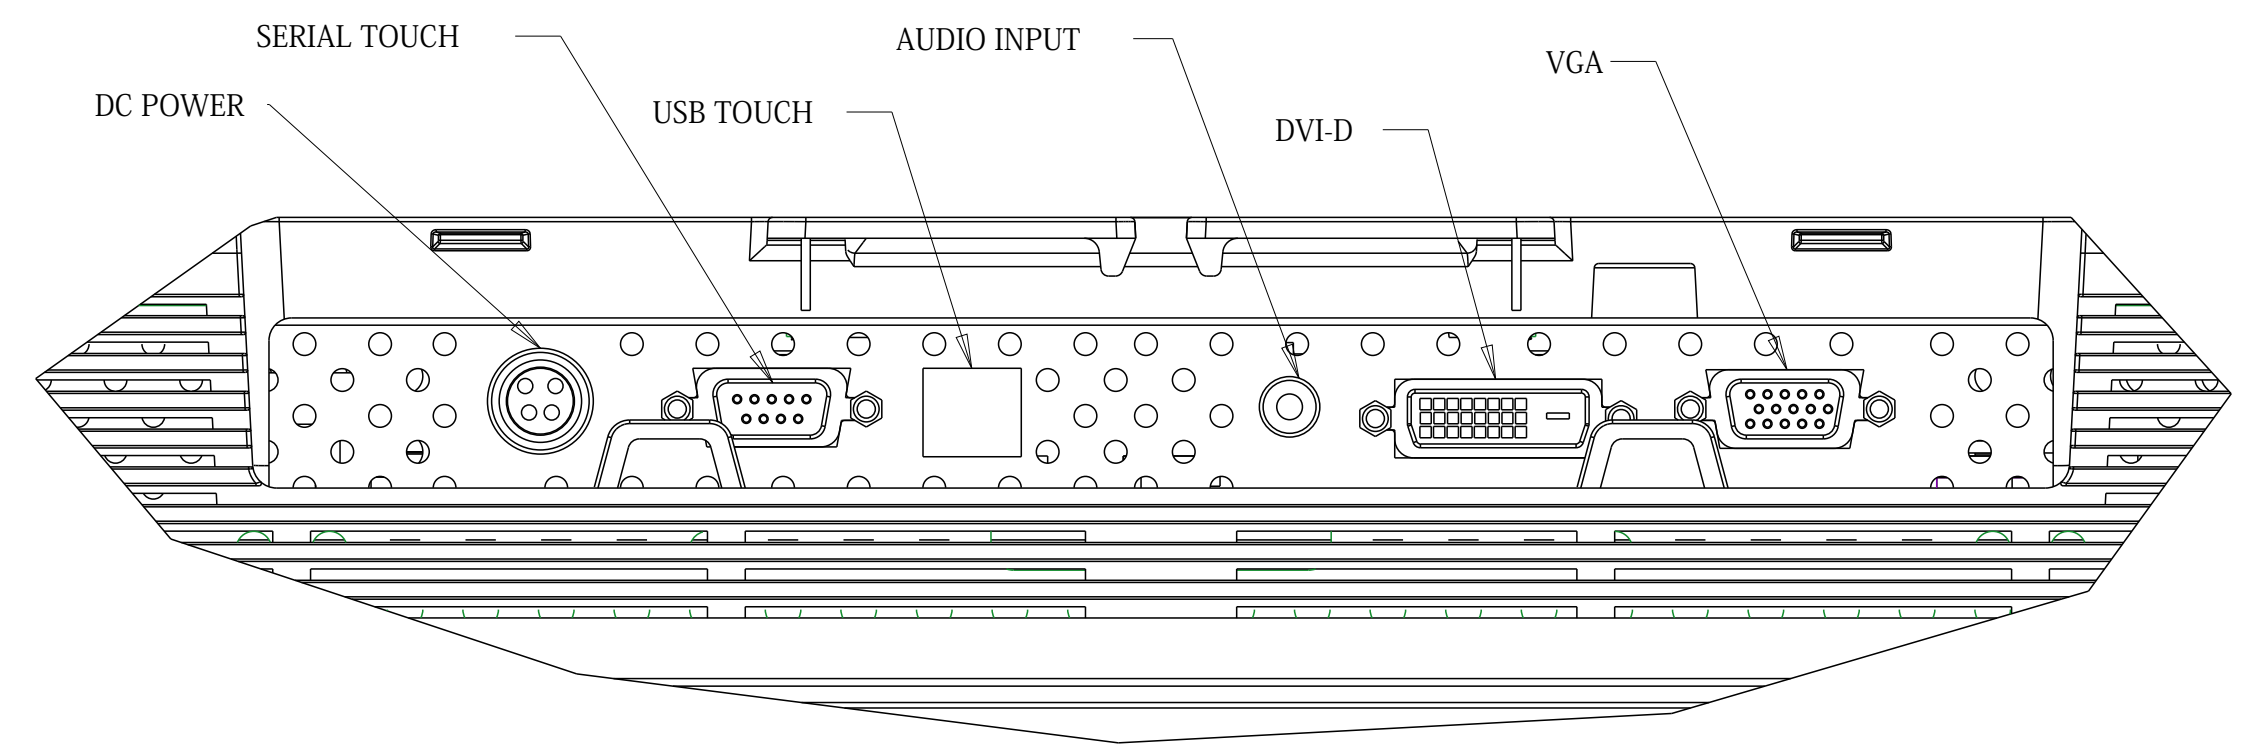

SANP OFF STAND COVER TO MOUNT STAND WITH OPTION 1.

DETAIL A  
OSD CONTROL

MOUNT OPTION 1

TOP VIEW

MOUNT OPTION 2

BOTTOM VIEW

VESA MOUNT

CONNECTOR PANEL

KENSINGTON LOCK RECEPTACLE