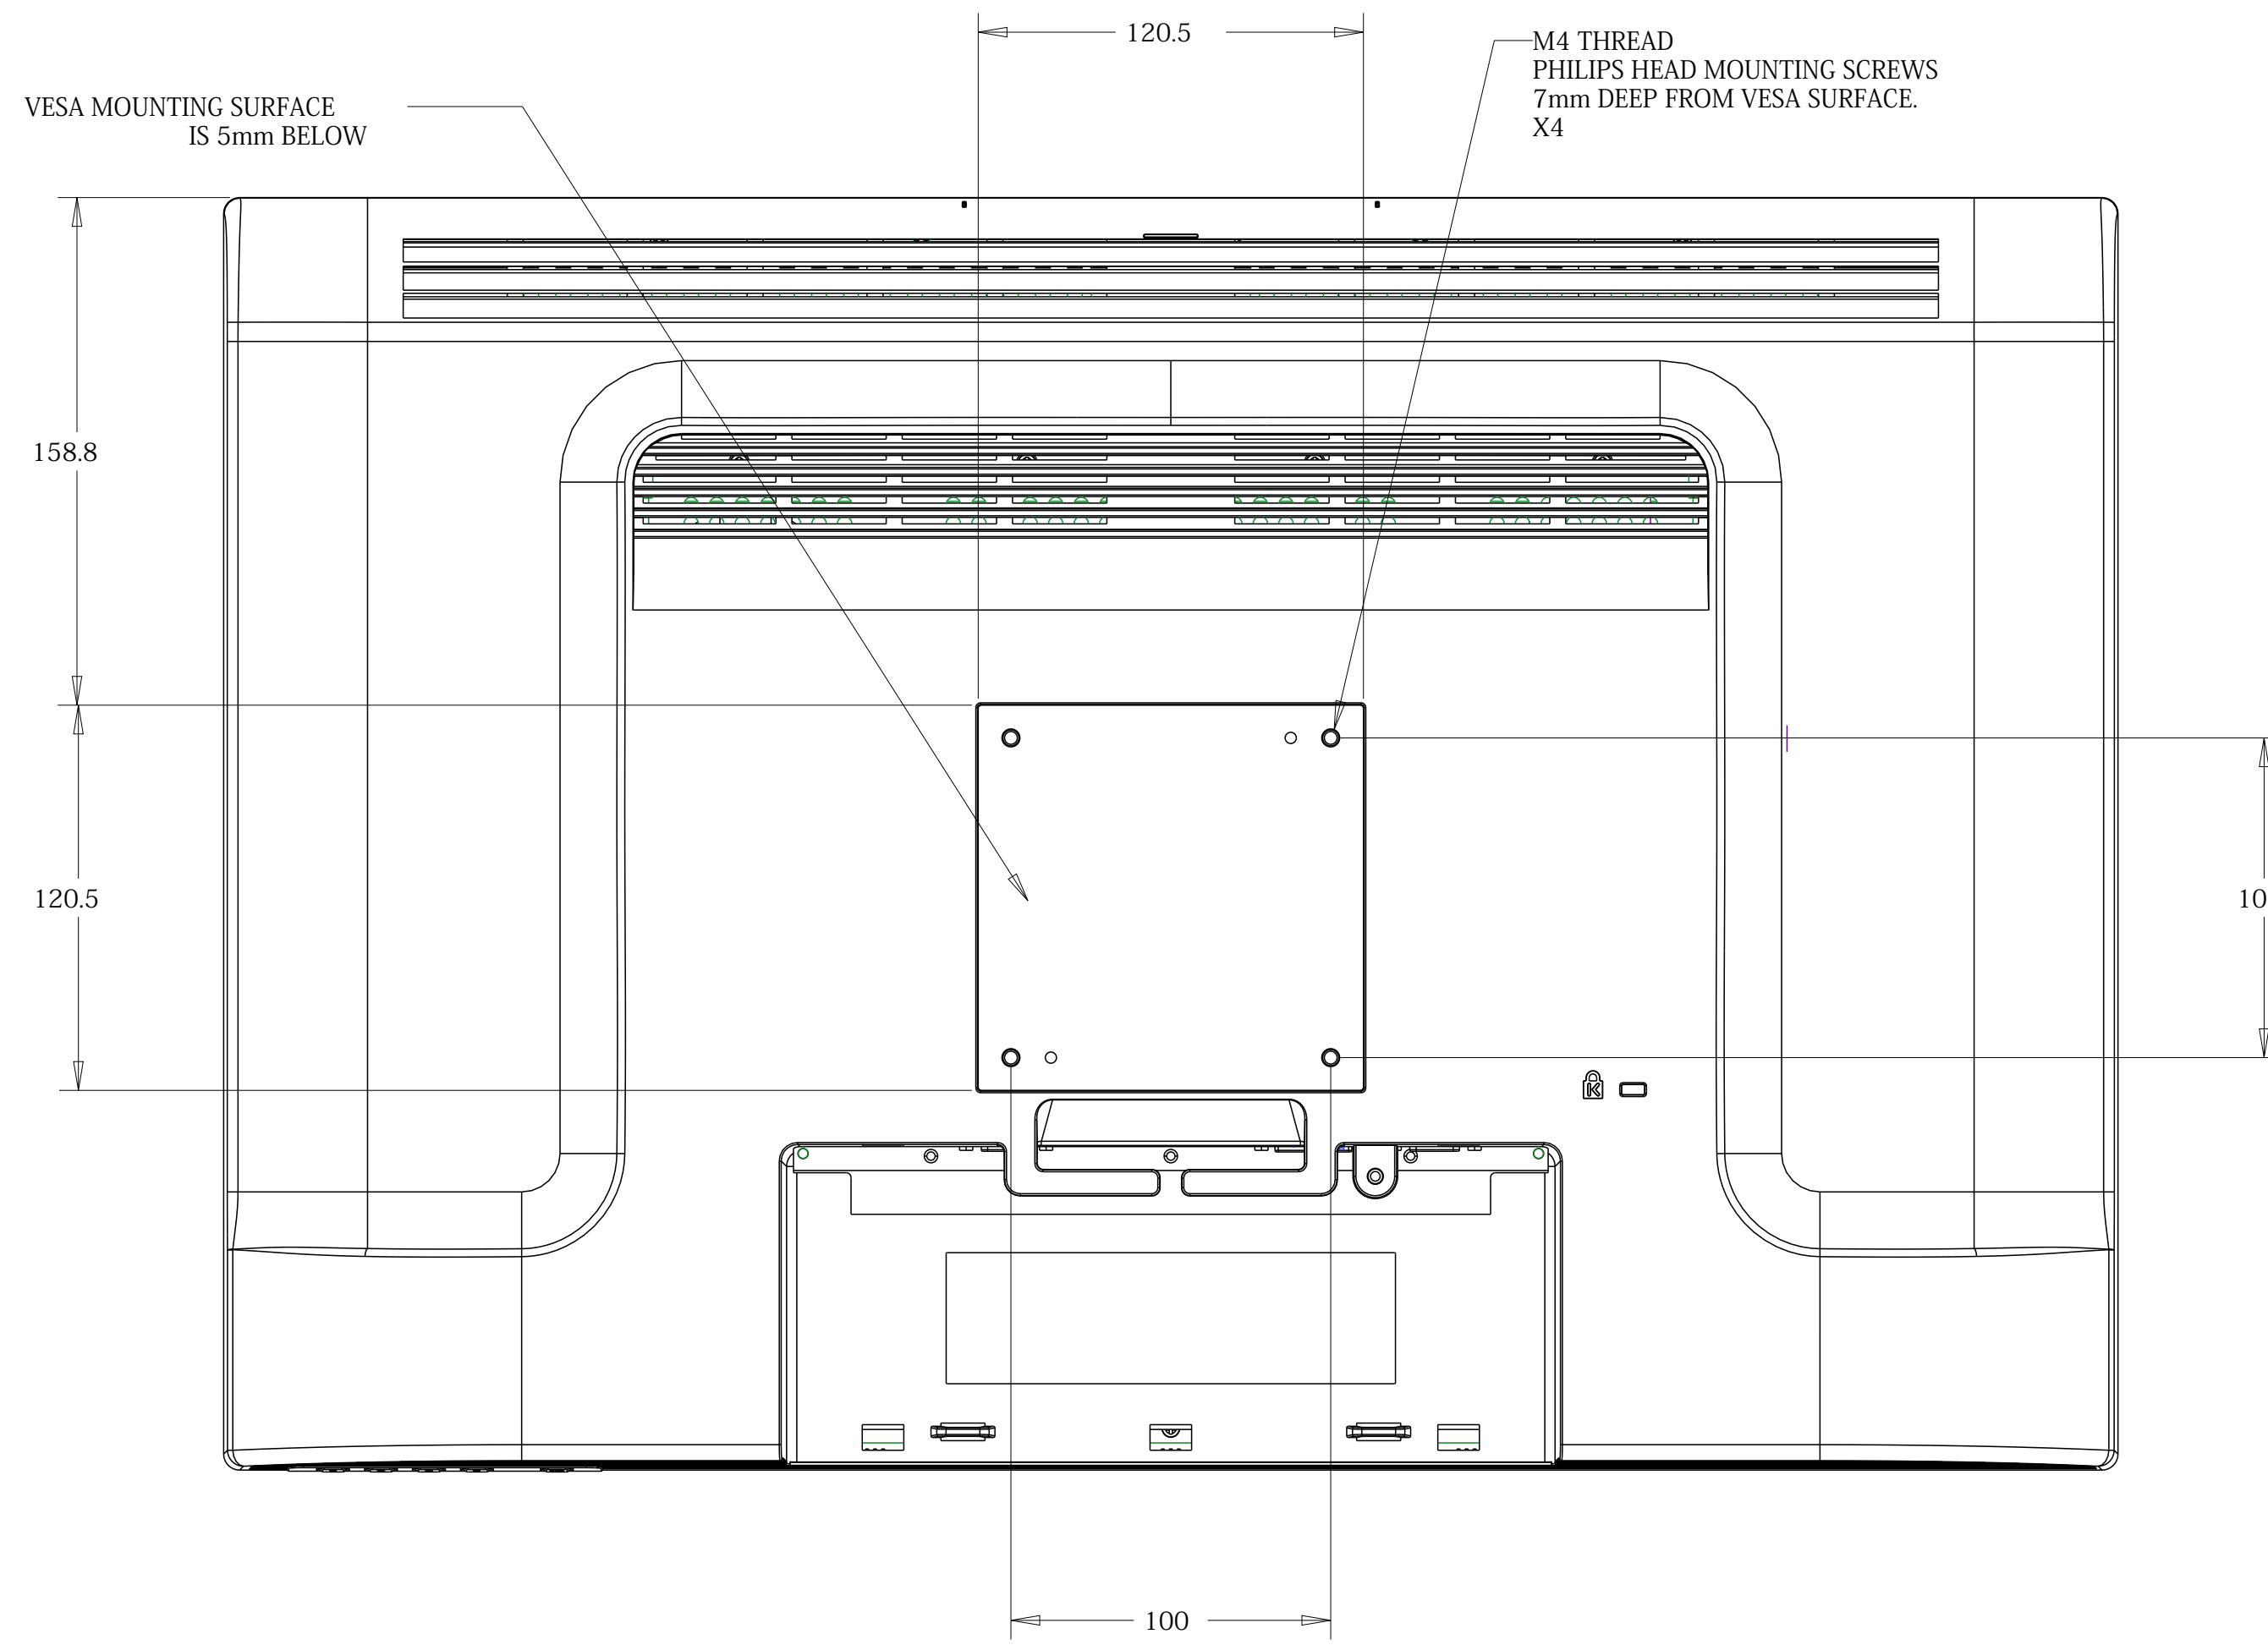

SANP OFF STAND COVER TO MOUNT STAND WITH OPTION 1.

DETAIL A  
OSD CONTROL

MOUNT OPTION 1

TOP VIEW

MOUNT OPTION 2

BOTTOM VIEW

VESA MOUNT

CONNECTOR PANEL

KENSINGTON LOCK RECEPTACLE