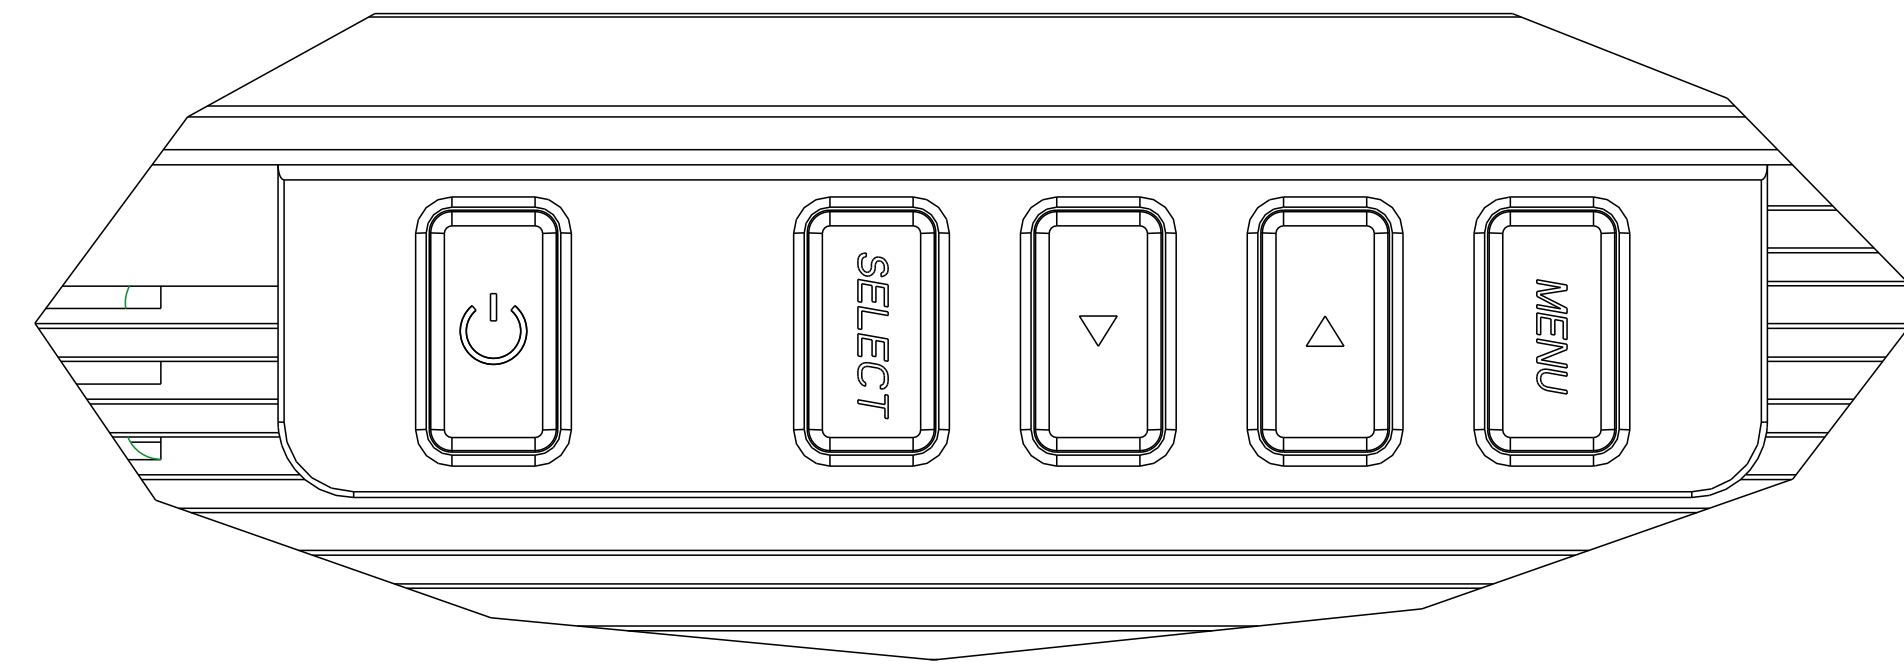

SANP OFF STAND COVER TO MOUNT STAND WITH OPTION 1.

DETAIL A  
OSD CONTROL

MOUNT OPTION 1

TOP VIEW

MOUNT OPTION 2

BOTTOM VIEW

VESA MOUNT

CONNECTOR PANEL

KENSINGTON LOCK RECEPTACLE