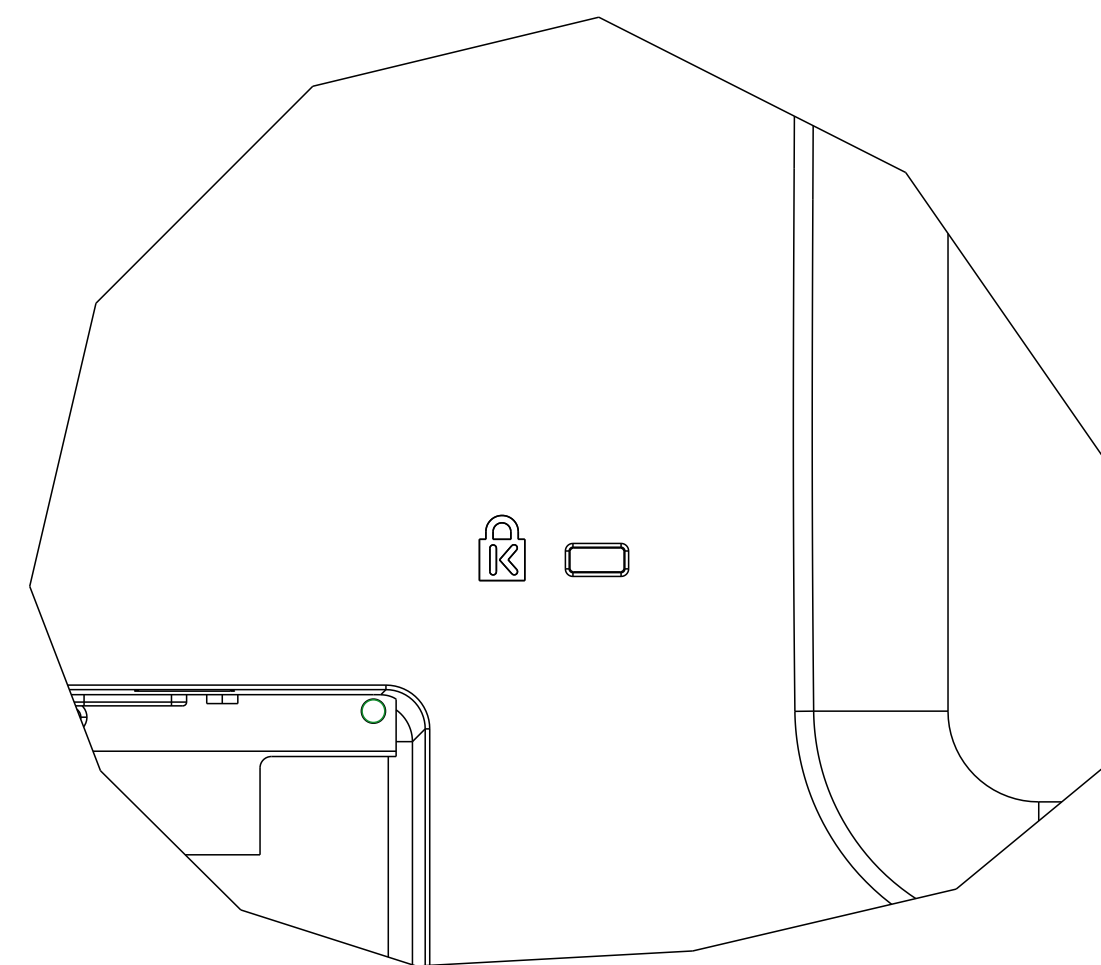

SANP OFF STAND COVER TO MOUNT STAND WITH OPTION 1.

DETAIL A  
OSD CONTROL

MOUNT OPTION 1

TOP VIEW

MOUNT OPTION 2

BOTTOM VIEW

VESA MOUNT

CONNECTOR PANEL

KENSINGTON LOCK RECEPTACLE