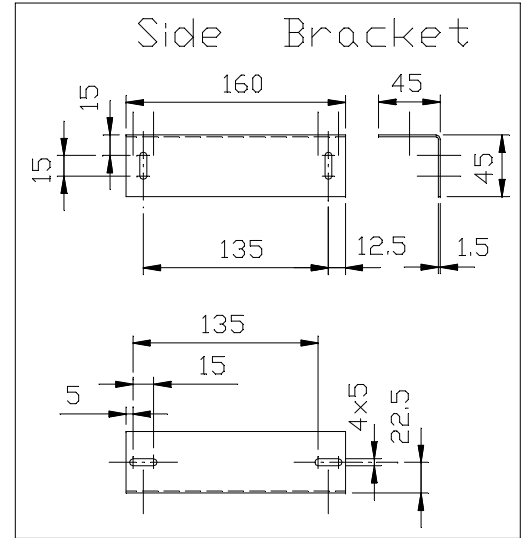

VGA Power Touch Serial

Recommended Bezel Opening  
 310 x 232 mm (Optimum)  
 310-314 x 232-236 mm (Possible)

ACCUTOUCH<sup>®</sup> MONITOR  
 705782-000 /  
 ET1582L-7SEB-1

**elo**  
 TOUCHSYSTEMS  
 TP02112000  
 DATE: 16/01/2001  
 REV. B