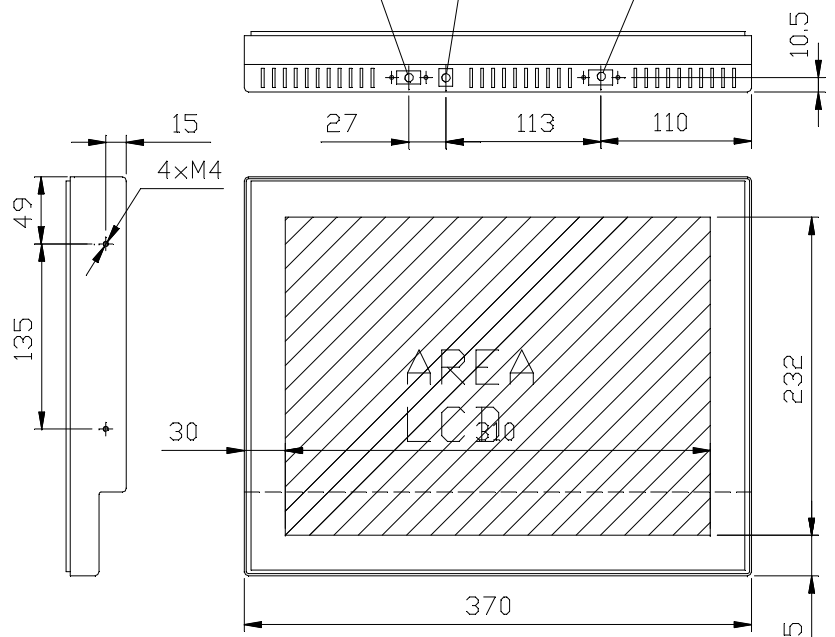

VGA Power Touch Serial

Recommended Bezel Opening  
 310 x 232 mm (Optimum)  
 310-314 x 232-236 mm (Possible)

ACCUTOUCH<sup>®</sup> MONITOR  
 705782-000 /  
 ET1582L-7SEB-1

**elo**  
 TOUCHSYSTEMS  
 TP02112000  
 DATE: 16/01/2001  
 REV. B