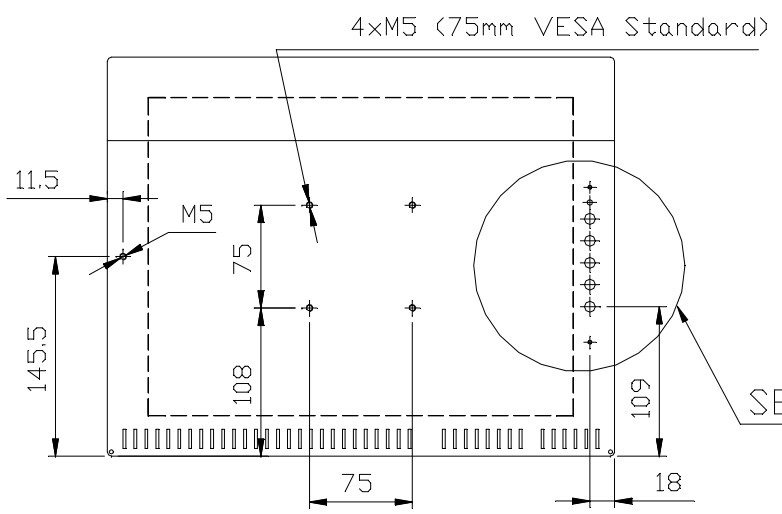

VGA Power Touch Serial

Recommended Bezel Opening  
 310 x 232 mm (Optimum)  
 310-314 x 232-236 mm (Possible)

ACCUTOUCH<sup>®</sup> MONITOR  
 705782-000 /  
 ET1582L-7SEB-1

**elo**  
 TOUCHSYSTEMS  
 TP02112000  
 DATE: 16/01/2001  
 REV. B