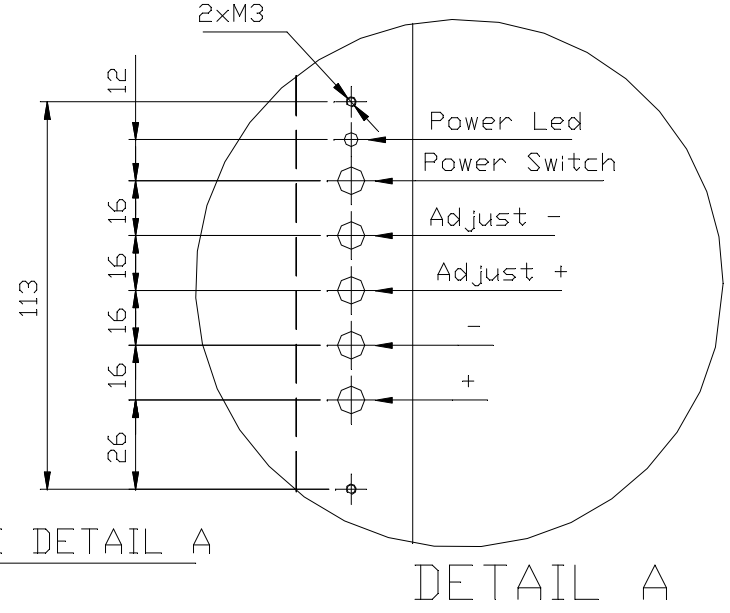

VGA Power Touch Serial

Recommended Bezel Opening  
 310 x 232 mm (Optimum)  
 310-314 x 232-236 mm (Possible)

ACCUTOUCH<sup>®</sup> MONITOR  
 705782-000 /  
 ET1582L-7SEB-1

**elo**  
 TOUCHSYSTEMS  
 TP02112000  
 DATE: 16/01/2001  
 REV. B