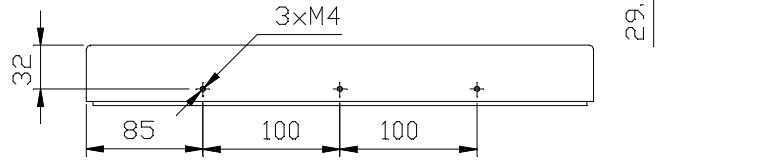

VGA Power Touch Serial

Recommended Bezel Opening  
 310 x 232 mm (Optimum)  
 310-314 x 232-236 mm (Possible)

ACCUTOUCH<sup>®</sup> MONITOR  
 705782-000 /  
 ET1582L-7SEB-1

**elo**  
 TOUCHSYSTEMS  
 TP02112000  
 DATE: 16/01/2001  
 REV. B