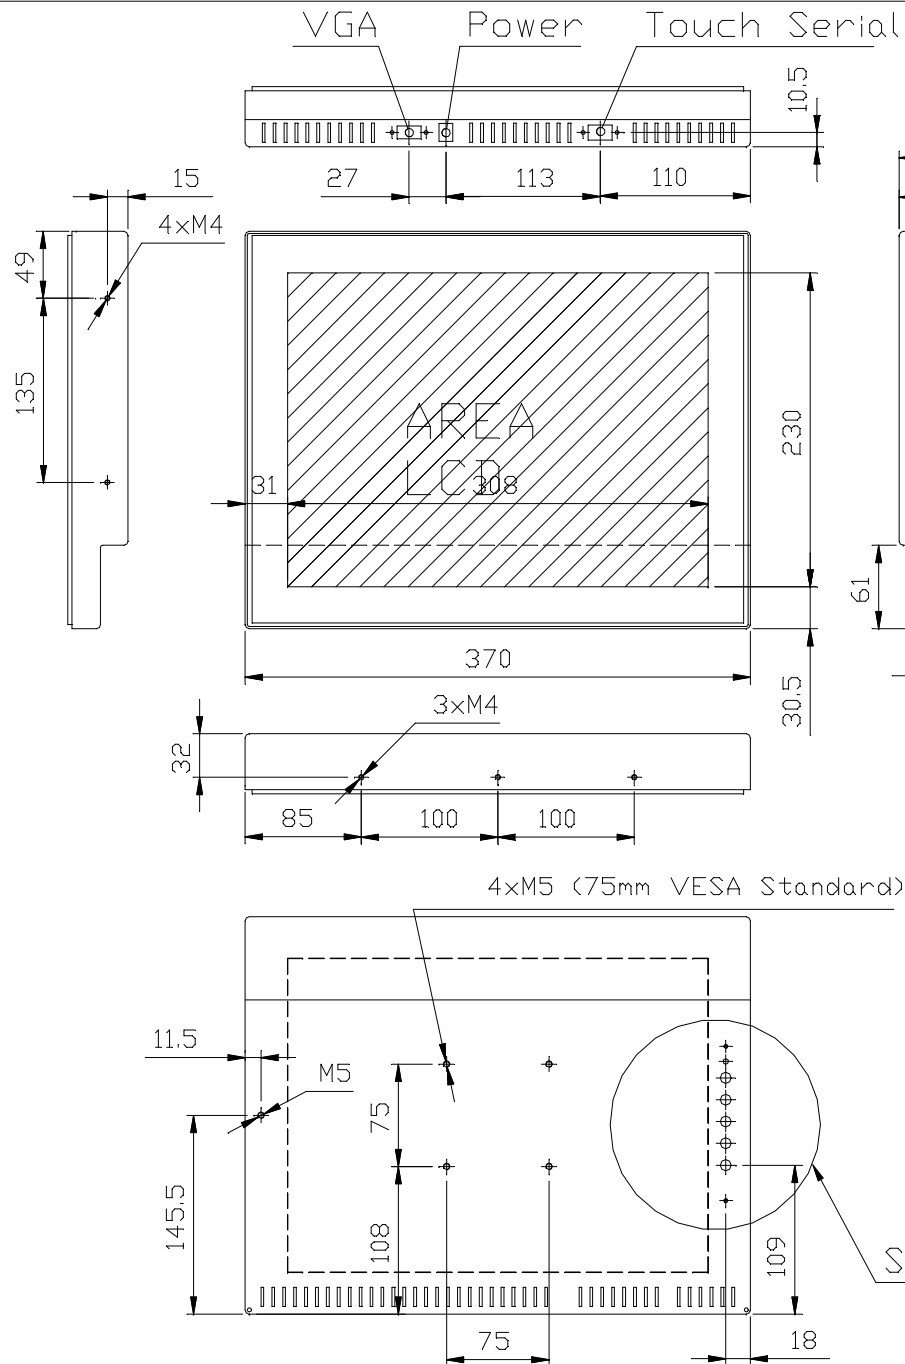

INTELLITOUCH[®] MONITOR

451800-000 /
ET1582L-8SEB-1

Recommended Bezel Opening
308 x 230 mm (Optimum)
305-308 x 229-233 mm (Possible)

elo
TOUCHSYSTEMS

TP02112000
DATE: 16/01/2001
REV. B