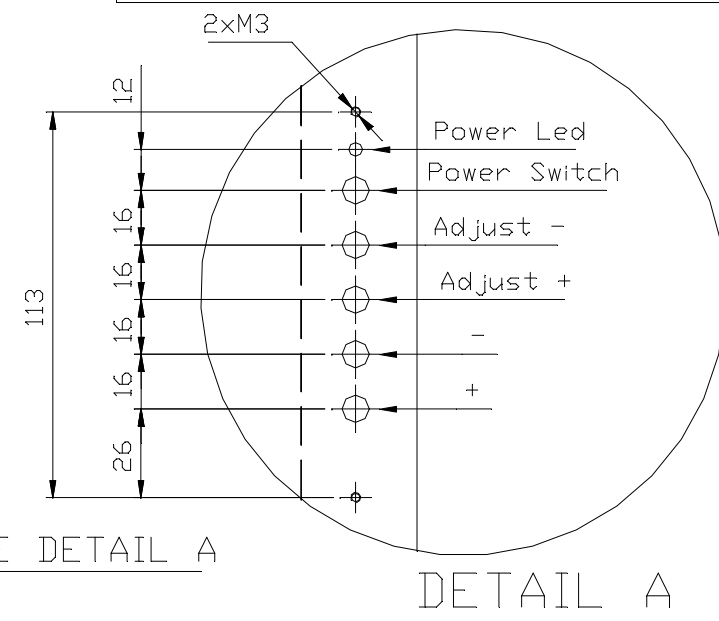

INTELLITOUCH[®] MONITOR

451800-000 /
ET1582L-8SEB-1

Recommended Bezel Opening
308 x 230 mm (Optimum)
305-308 x 229-233 mm (Possible)

elo
TOUCHSYSTEMS

TP02112000
DATE: 16/01/2001
REV. B