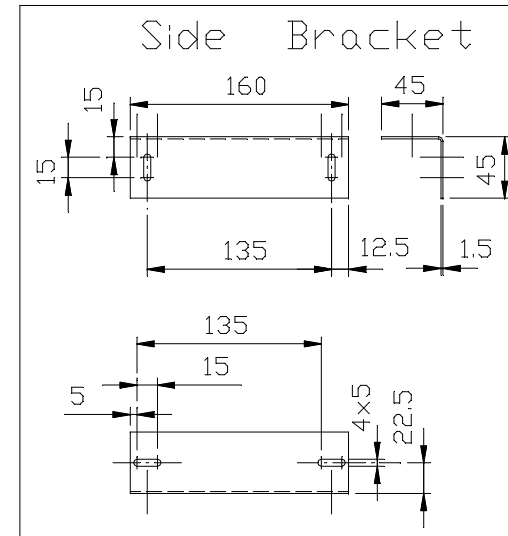

INTELLITOUCH[®] MONITOR

451800-000 /
ET1582L-8SEB-1

Recommended Bezel Opening
308 x 230 mm (Optimum)
305-308 x 229-233 mm (Possible)

elo
TOUCHSYSTEMS

TP02112000
DATE: 16/01/2001
REV. B