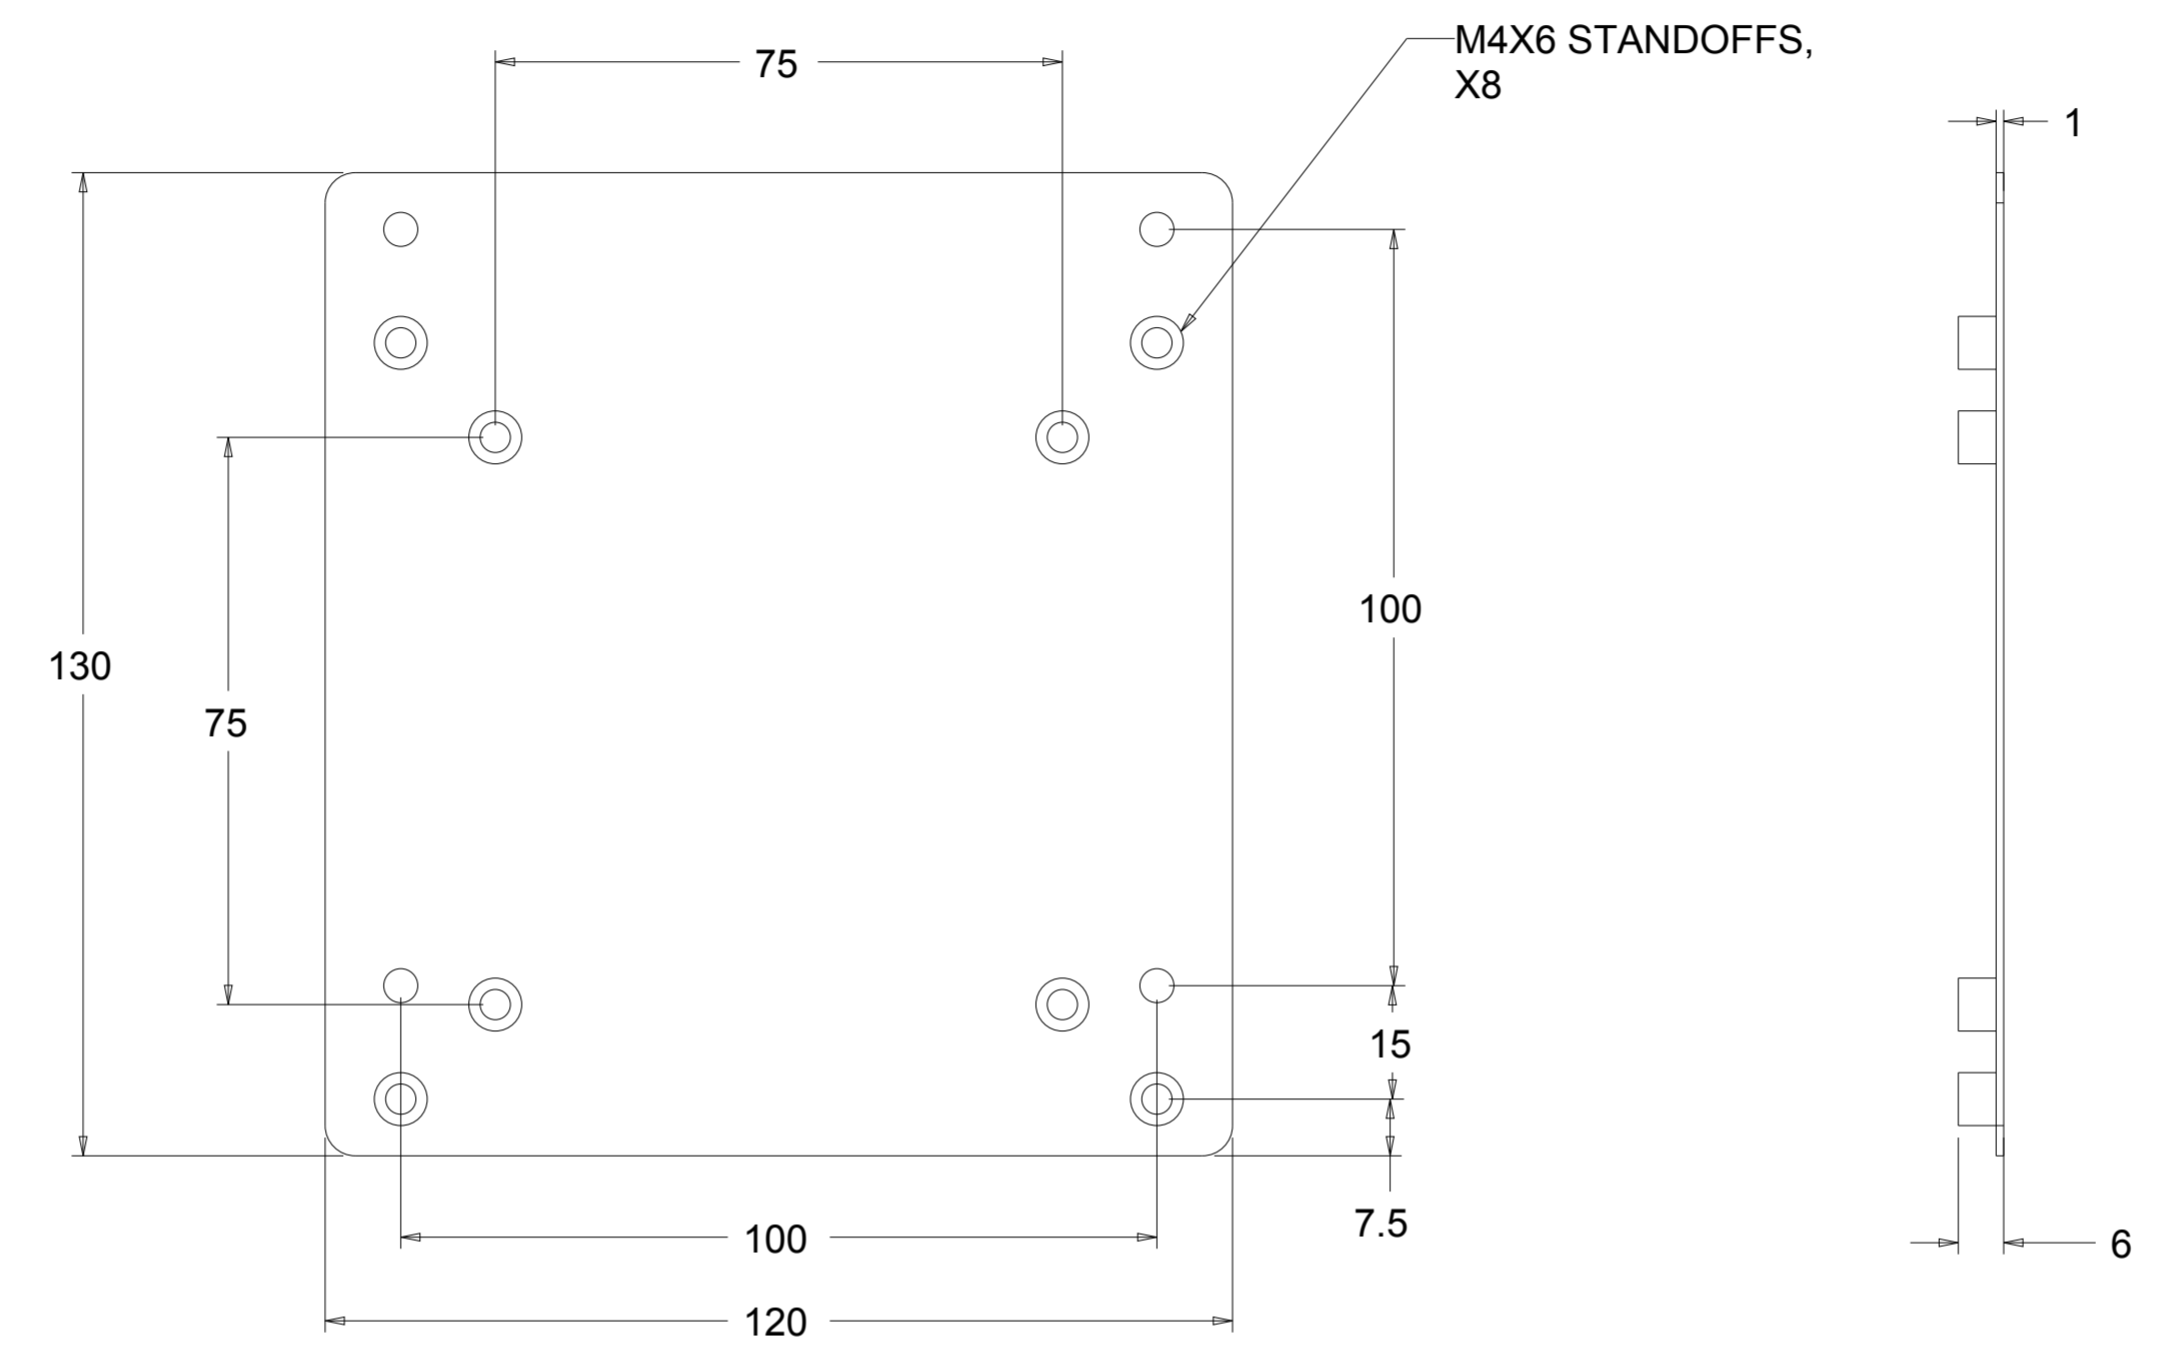

TITLE: KIT,1537L VESA ADAPTER PLATE

TITLE: KIT,1537L VESA ADAPTER PLATE

E155809	1537_VESA_PLATE.ASM	PRE-PLATE STEEL T=0.8mm
ELO P/N	FILE NAME	MATERIAL

DIMENSIONS ARE IN MILLIMETERS

elo TOUCH SOLUTIONS
 KIT,1537L VESA ADAPTER PLATE
 DATE: 11/14/14
 REV: 1