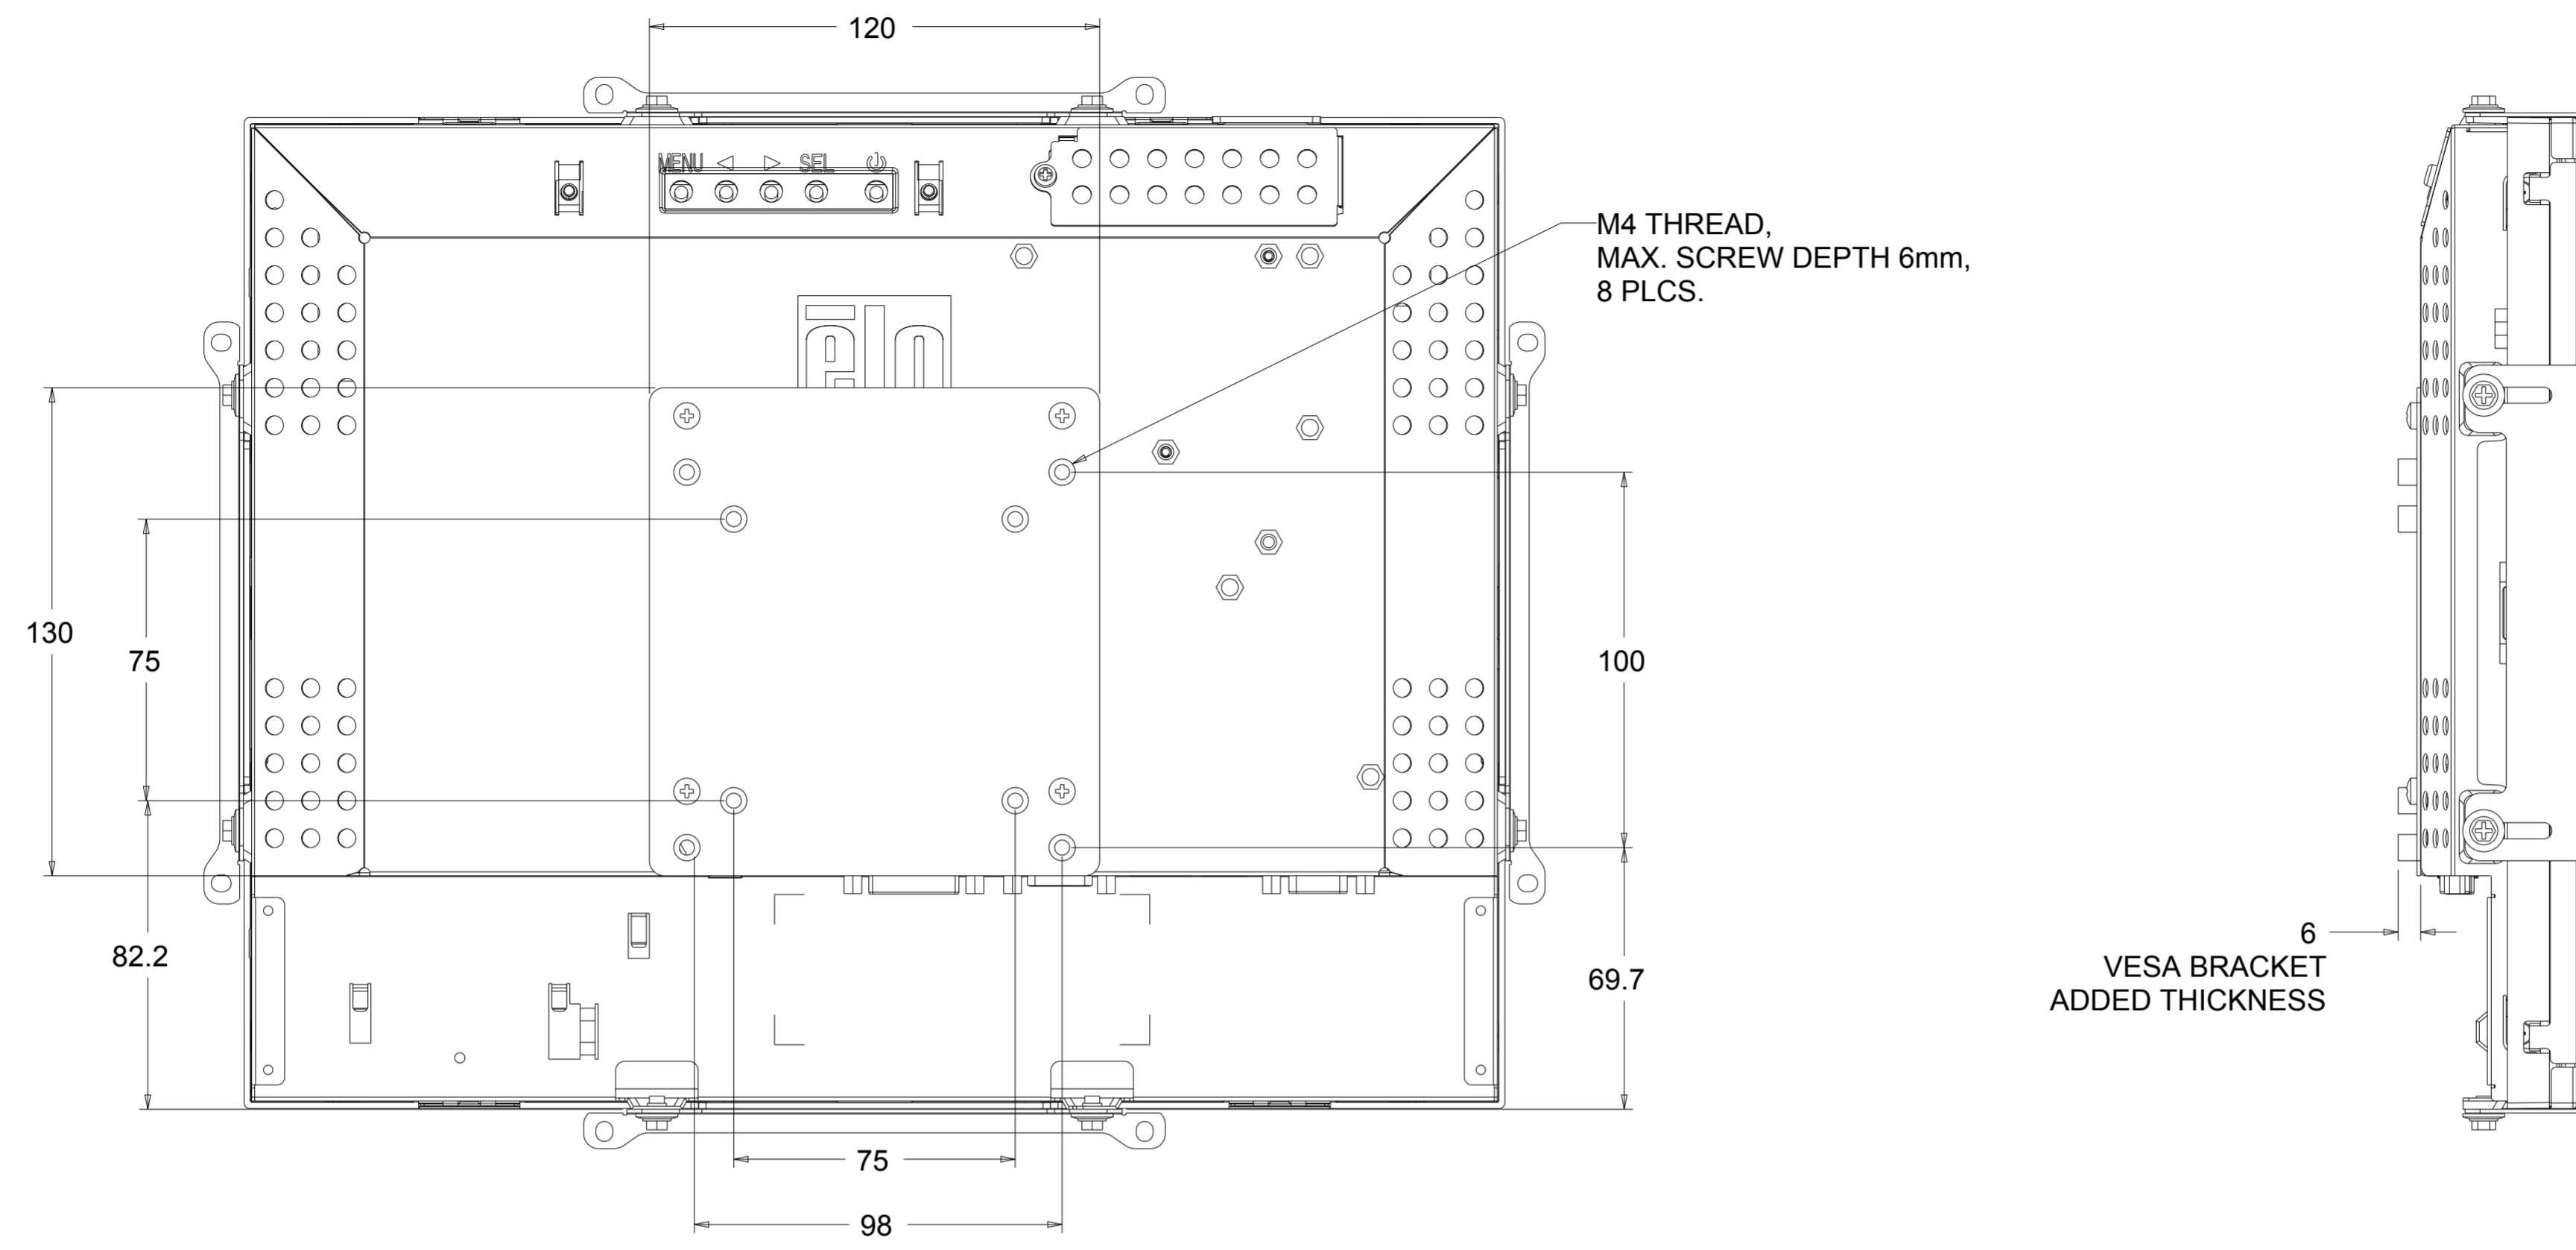

TITLE: KIT,1537L VESA ADAPTER PLATE

TITLE: KIT,1537L VESA ADAPTER PLATE

E155809	1537_VESA_PLATE.ASM	PRE-PLATE STEEL T=0.8mm
ELO P/N	FILE NAME	MATERIAL

DIMENSIONS ARE IN MILLIMETERS

elo TOUCH SOLUTIONS
 KIT,1537L VESA ADAPTER PLATE
 DATE: 11/14/14
 REV: 1