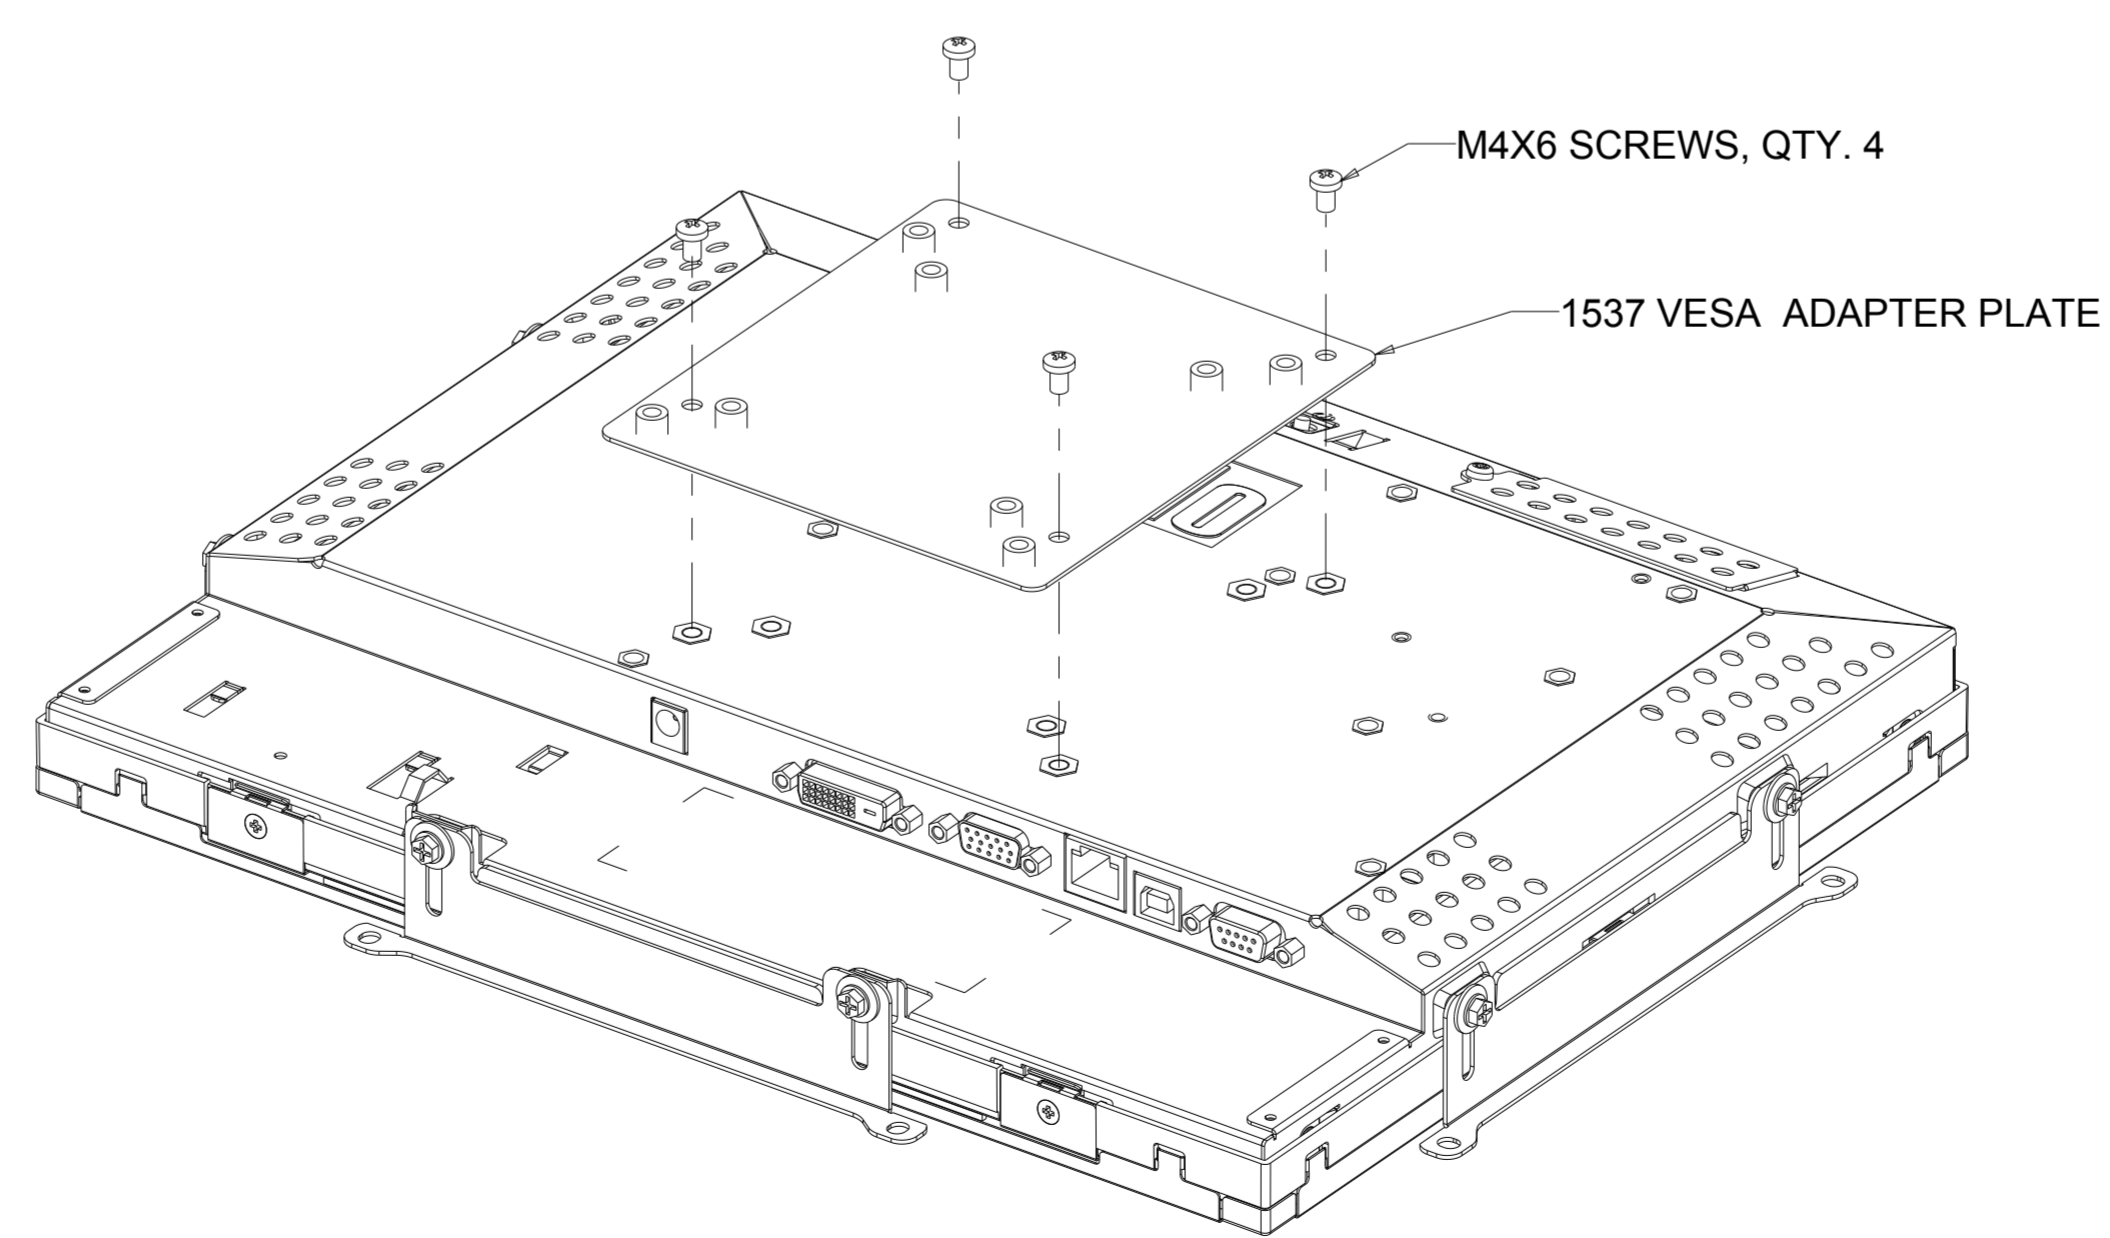

TITLE: KIT,1537L VESA ADAPTER PLATE

TITLE: KIT,1537L VESA ADAPTER PLATE

E155809	1537_VESA_PLATE.ASM	PRE-PLATE STEEL T=0.8mm
ELO P/N	FILE NAME	MATERIAL

DIMENSIONS ARE IN MILLIMETERS

elo TOUCH SOLUTIONS
 KIT,1537L VESA ADAPTER PLATE
 DATE: 11/14/14
 REV: 1