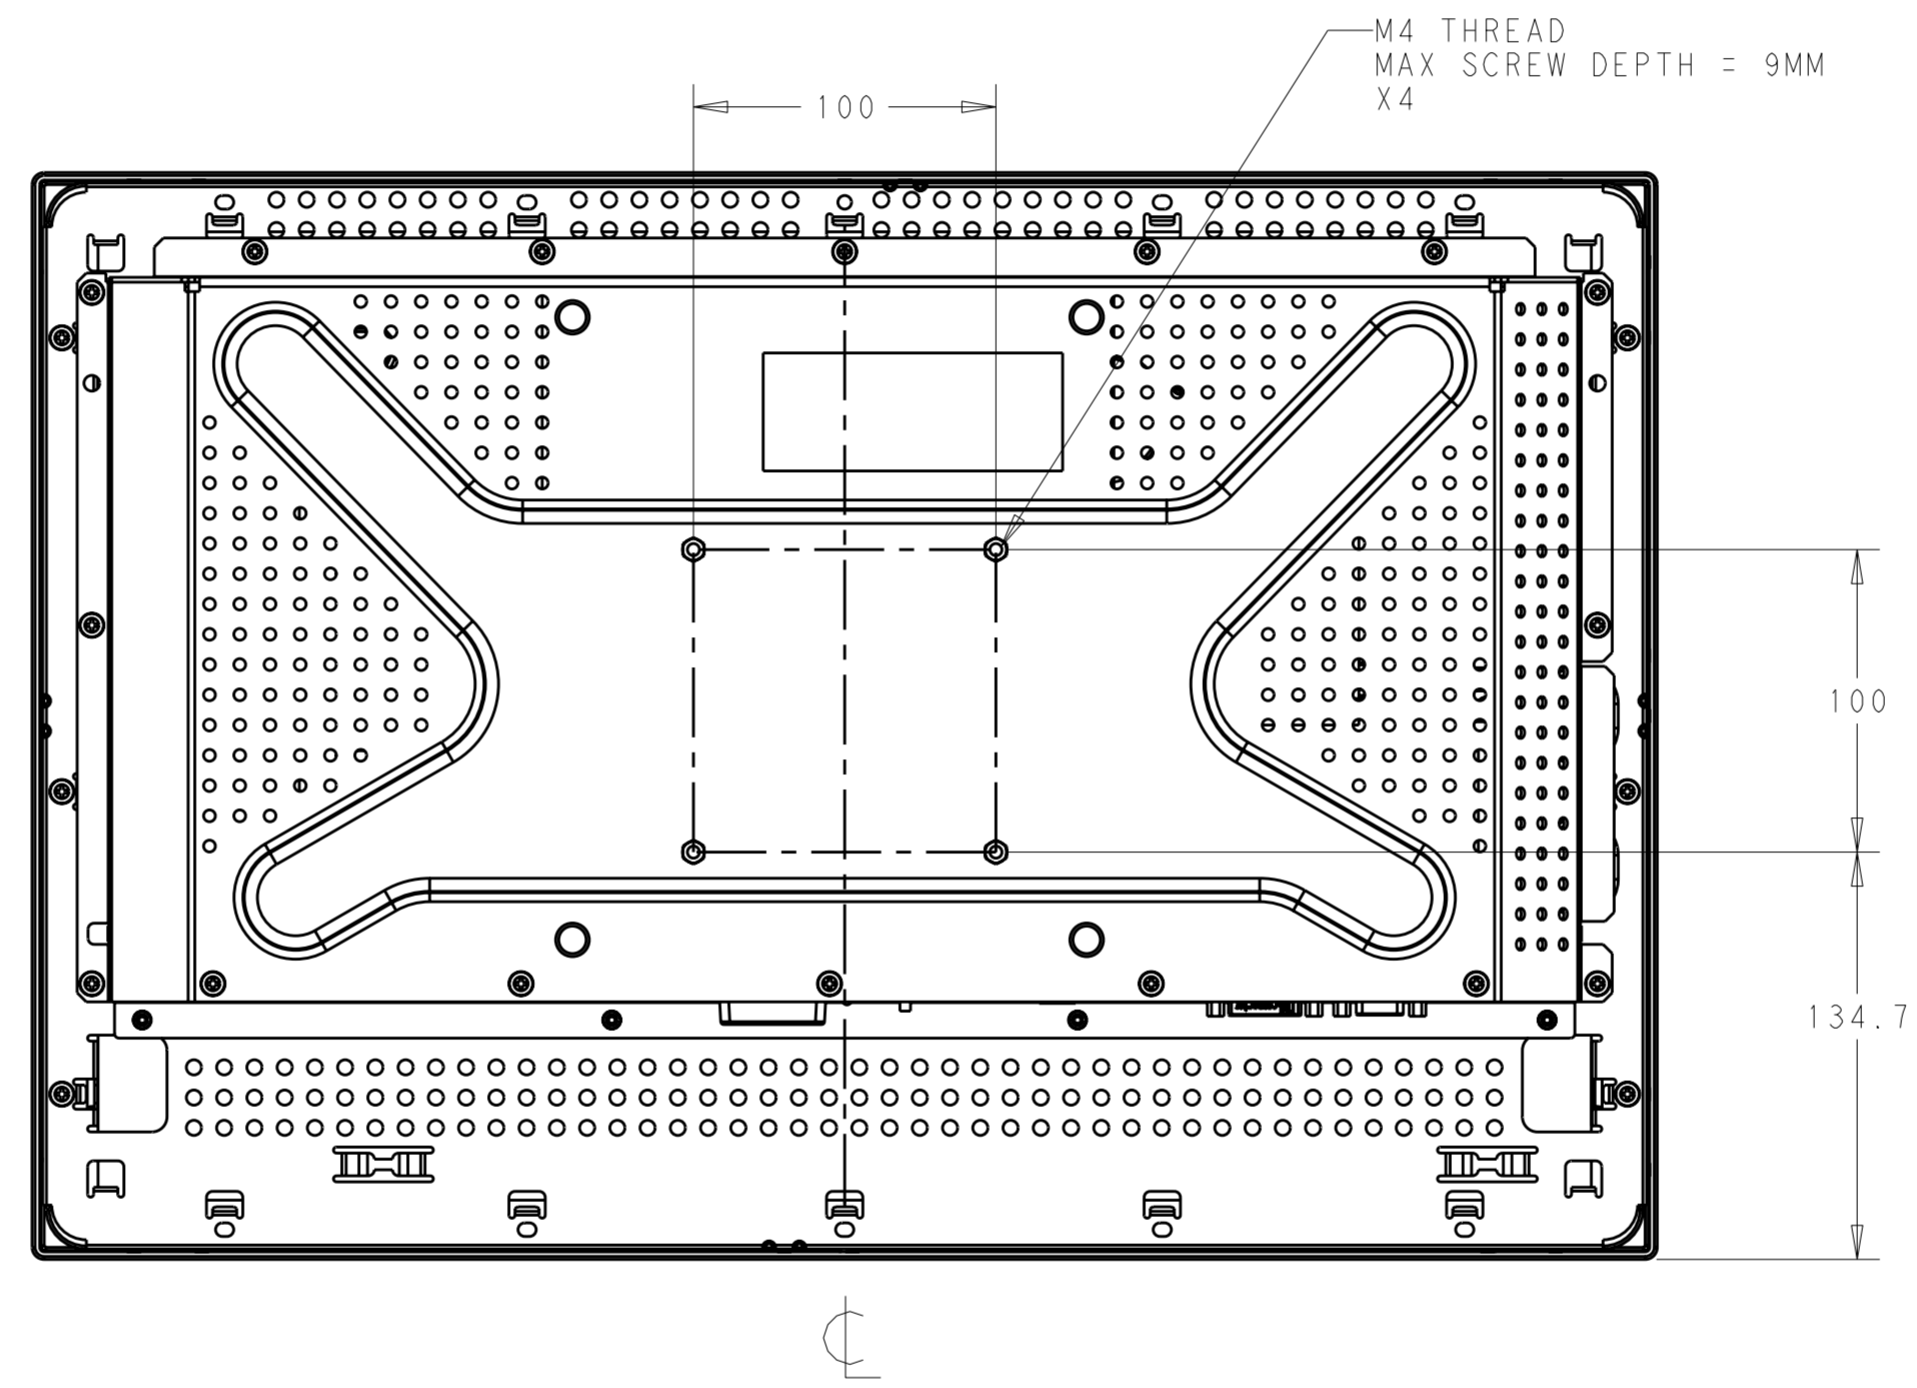

SIDE MOUNT, HORIZONTAL

SIDE MOUNT, VERTICAL

VESA MIS D 100

SIDE MOUNT, VERTICAL

SIDE MOUNT, HORIZONTAL

RECOMMENDED CUSTOMER PANEL CUTOUT