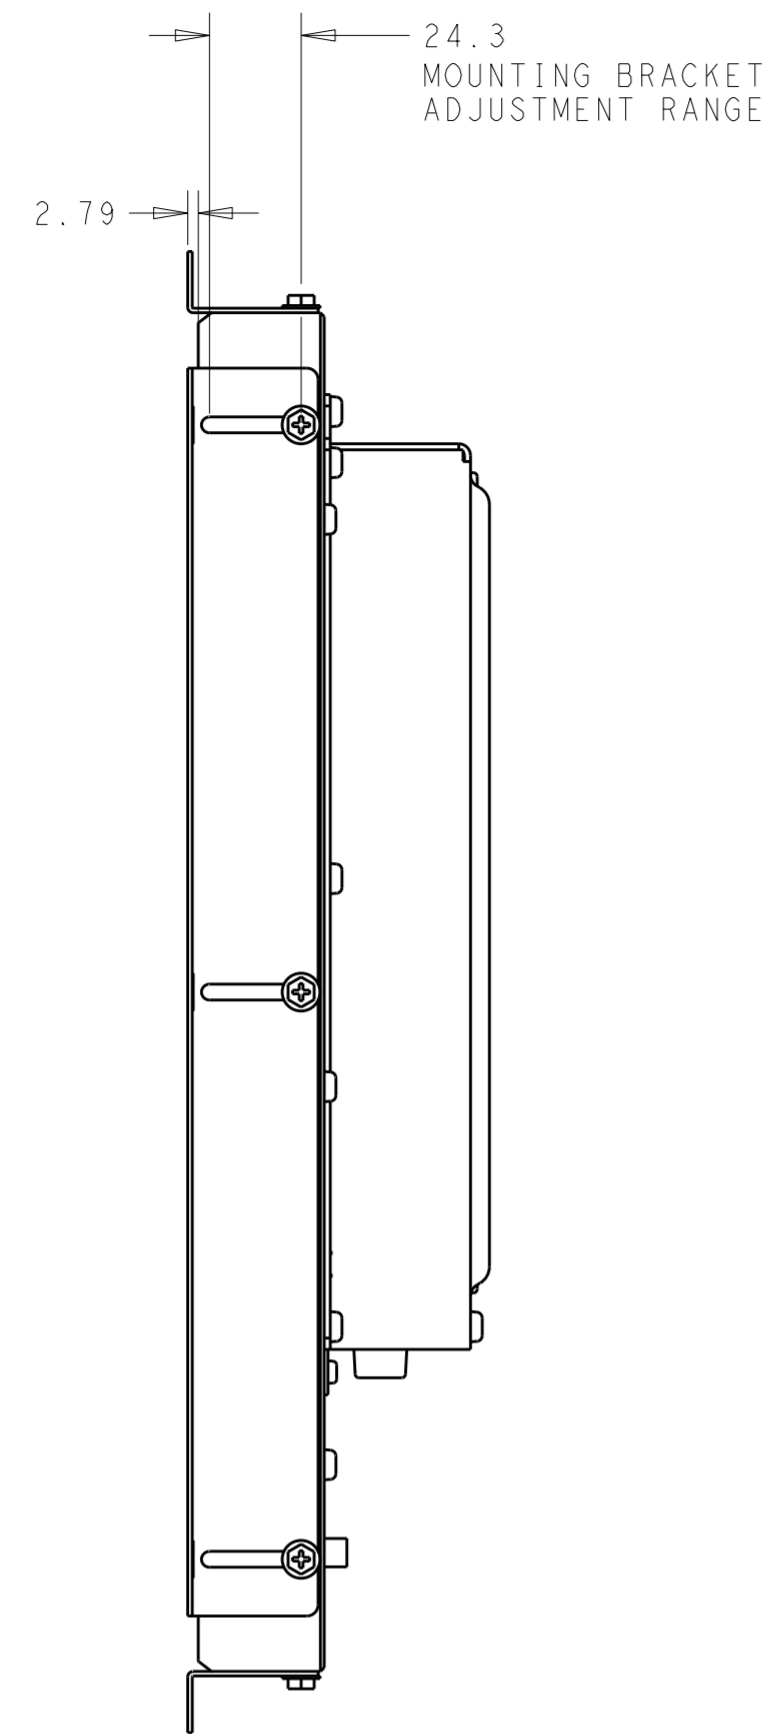

SIDE MOUNT, HORIZONTAL

SIDE MOUNT, VERTICAL

VESA MIS D 100

SIDE MOUNT, VERTICAL

SIDE MOUNT, HORIZONTAL

RECOMMENDED CUSTOMER PANEL CUTOUT