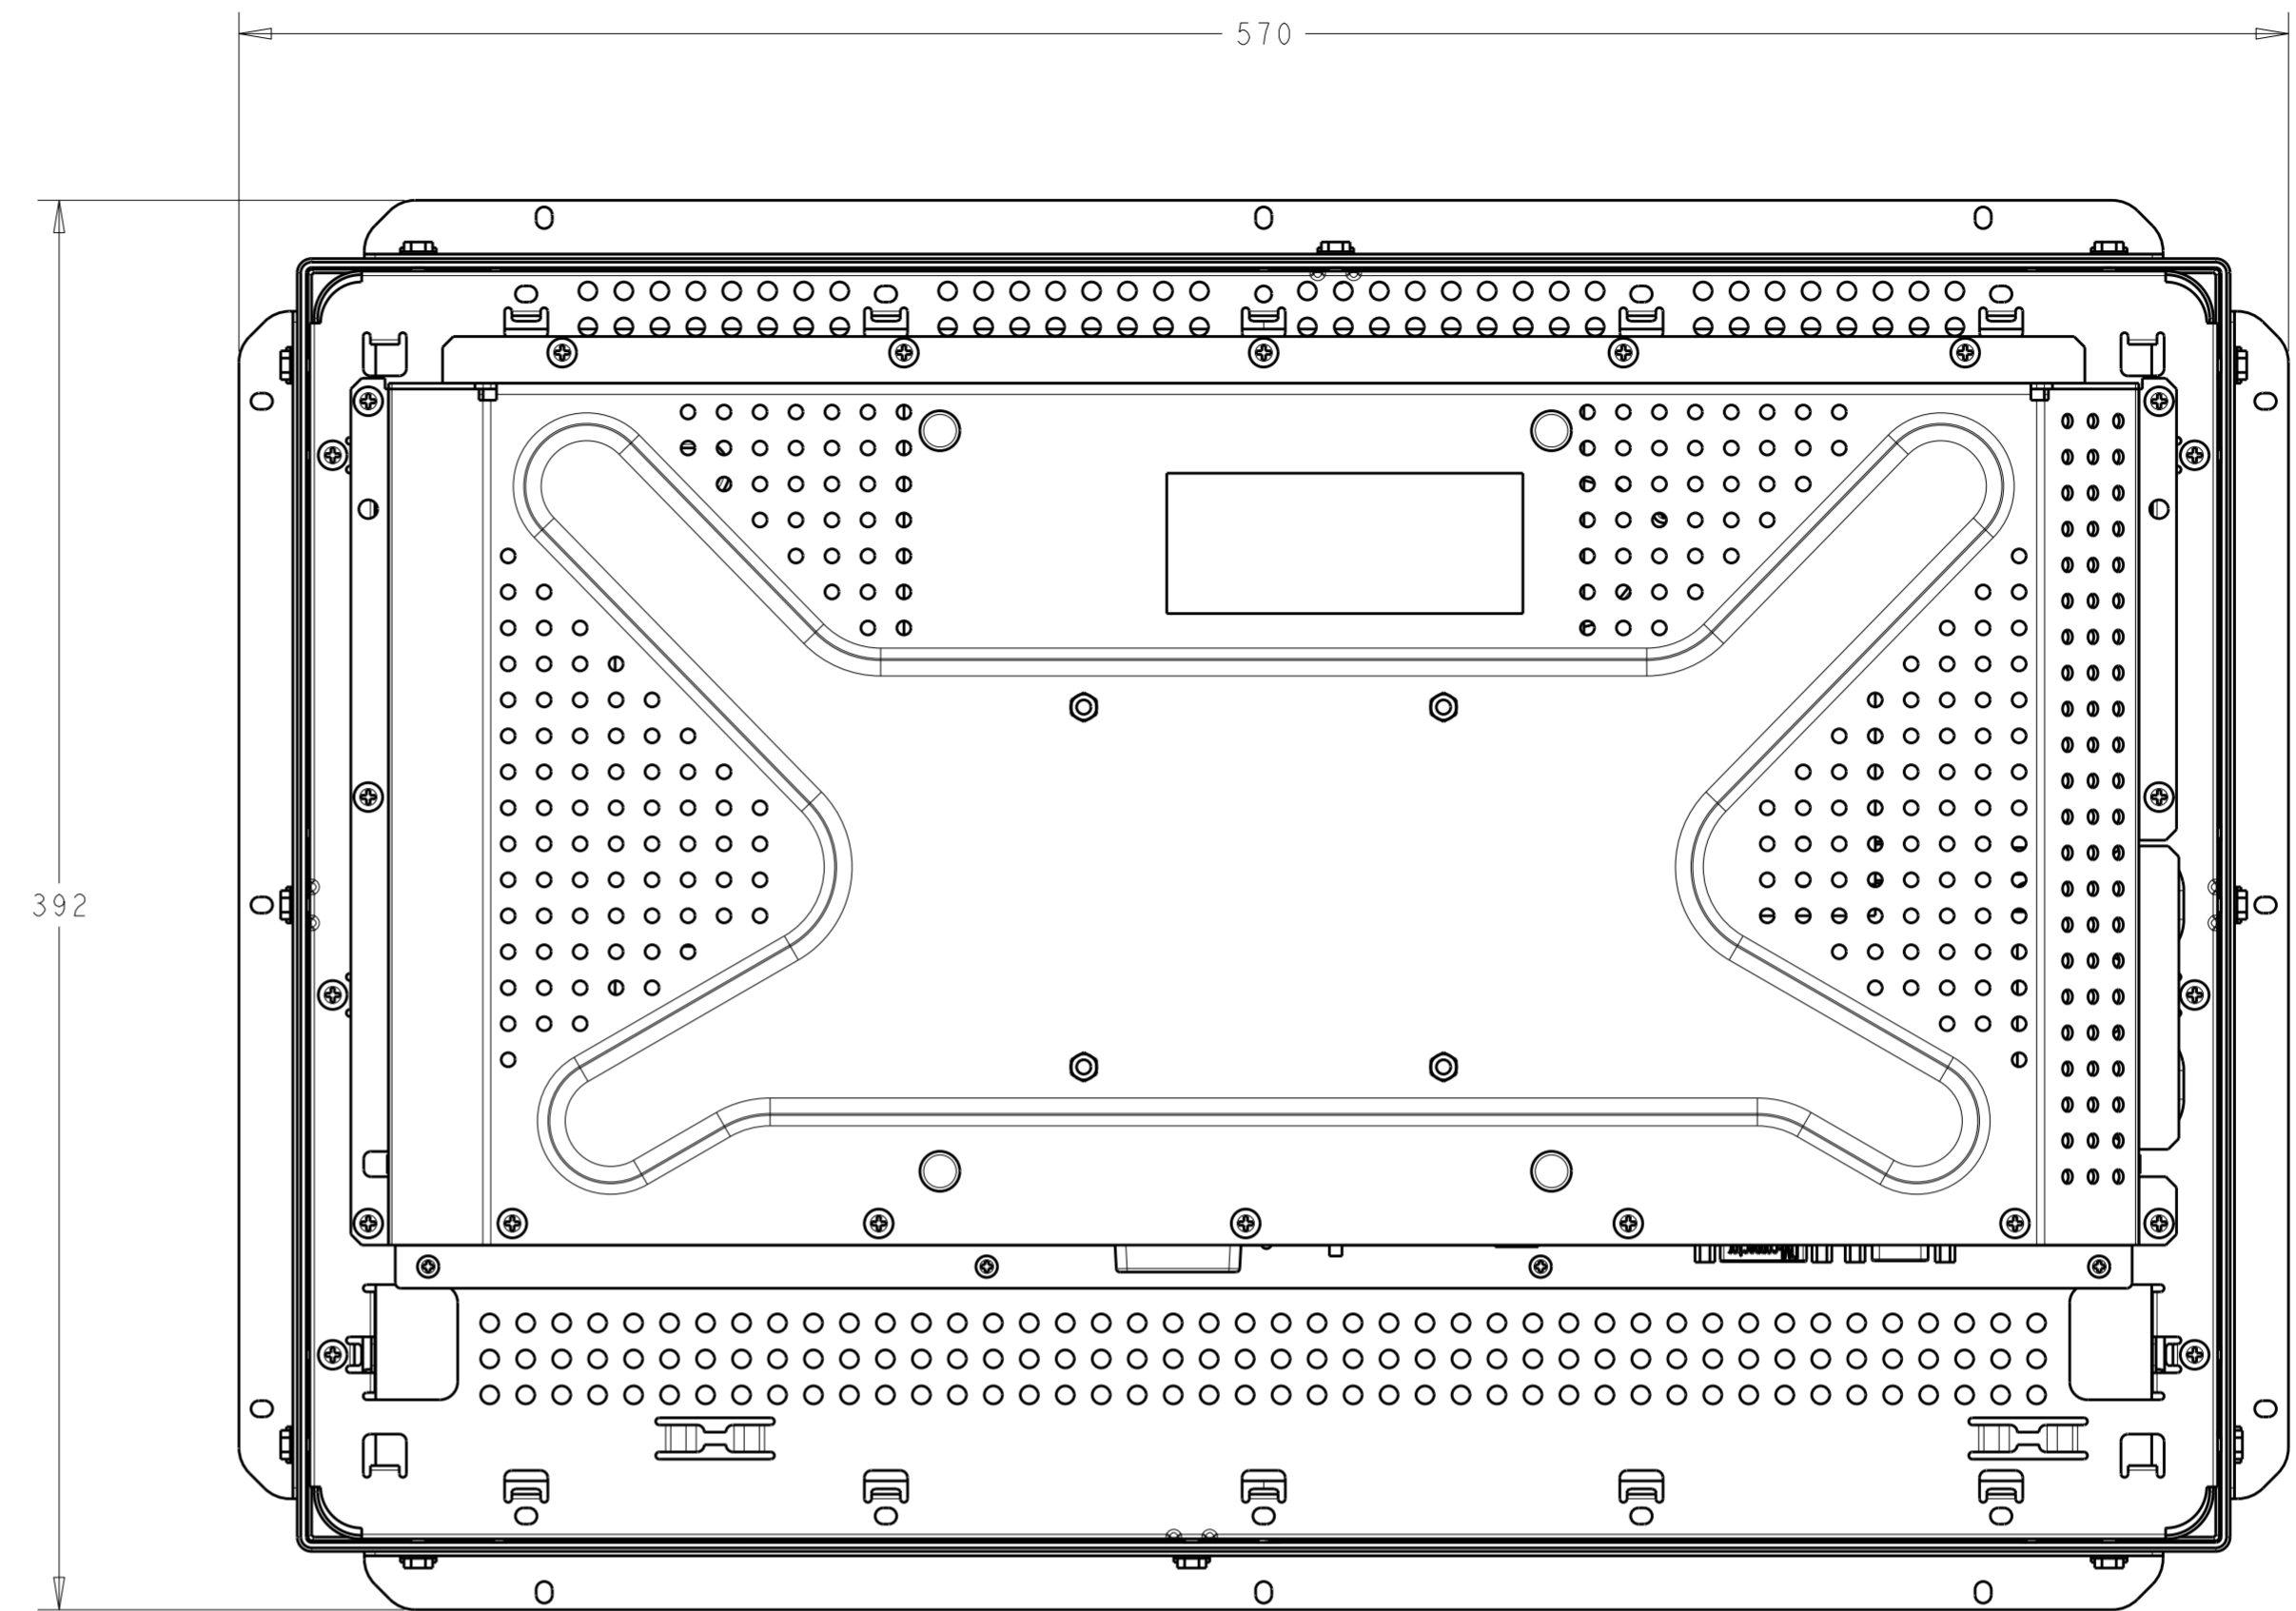

SIDE MOUNT, HORIZONTAL

SIDE MOUNT, VERTICAL

VESA MIS D 100

SIDE MOUNT, VERTICAL

SIDE MOUNT, HORIZONTAL

RECOMMENDED CUSTOMER PANEL CUTOUT