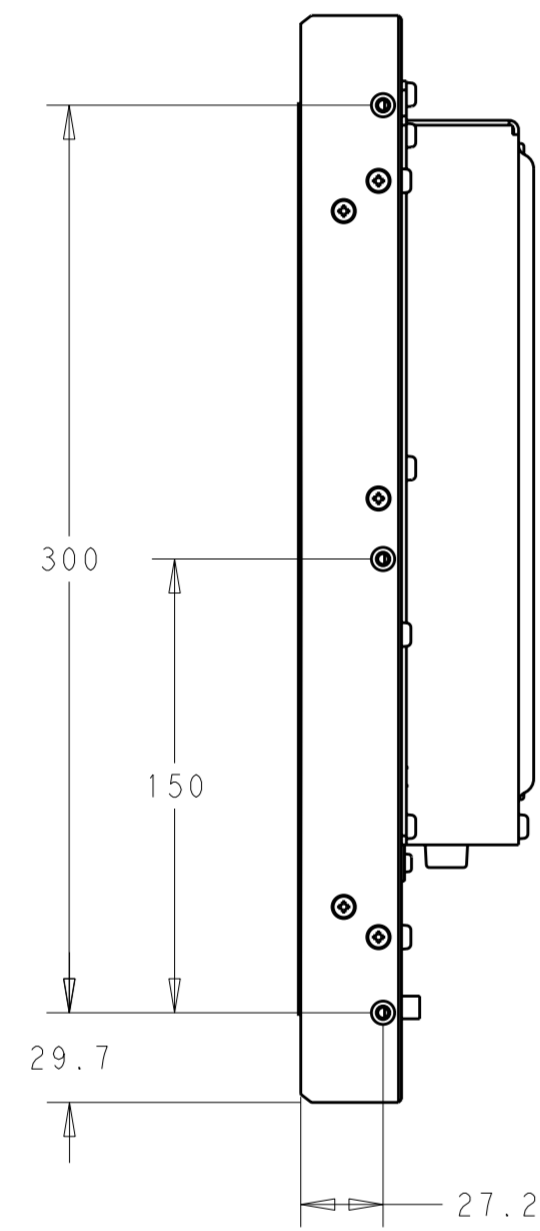

SIDE MOUNT, HORIZONTAL

SIDE MOUNT, VERTICAL

VESA MIS D 100

SIDE MOUNT, VERTICAL

SIDE MOUNT, HORIZONTAL

RECOMMENDED CUSTOMER PANEL CUTOUT