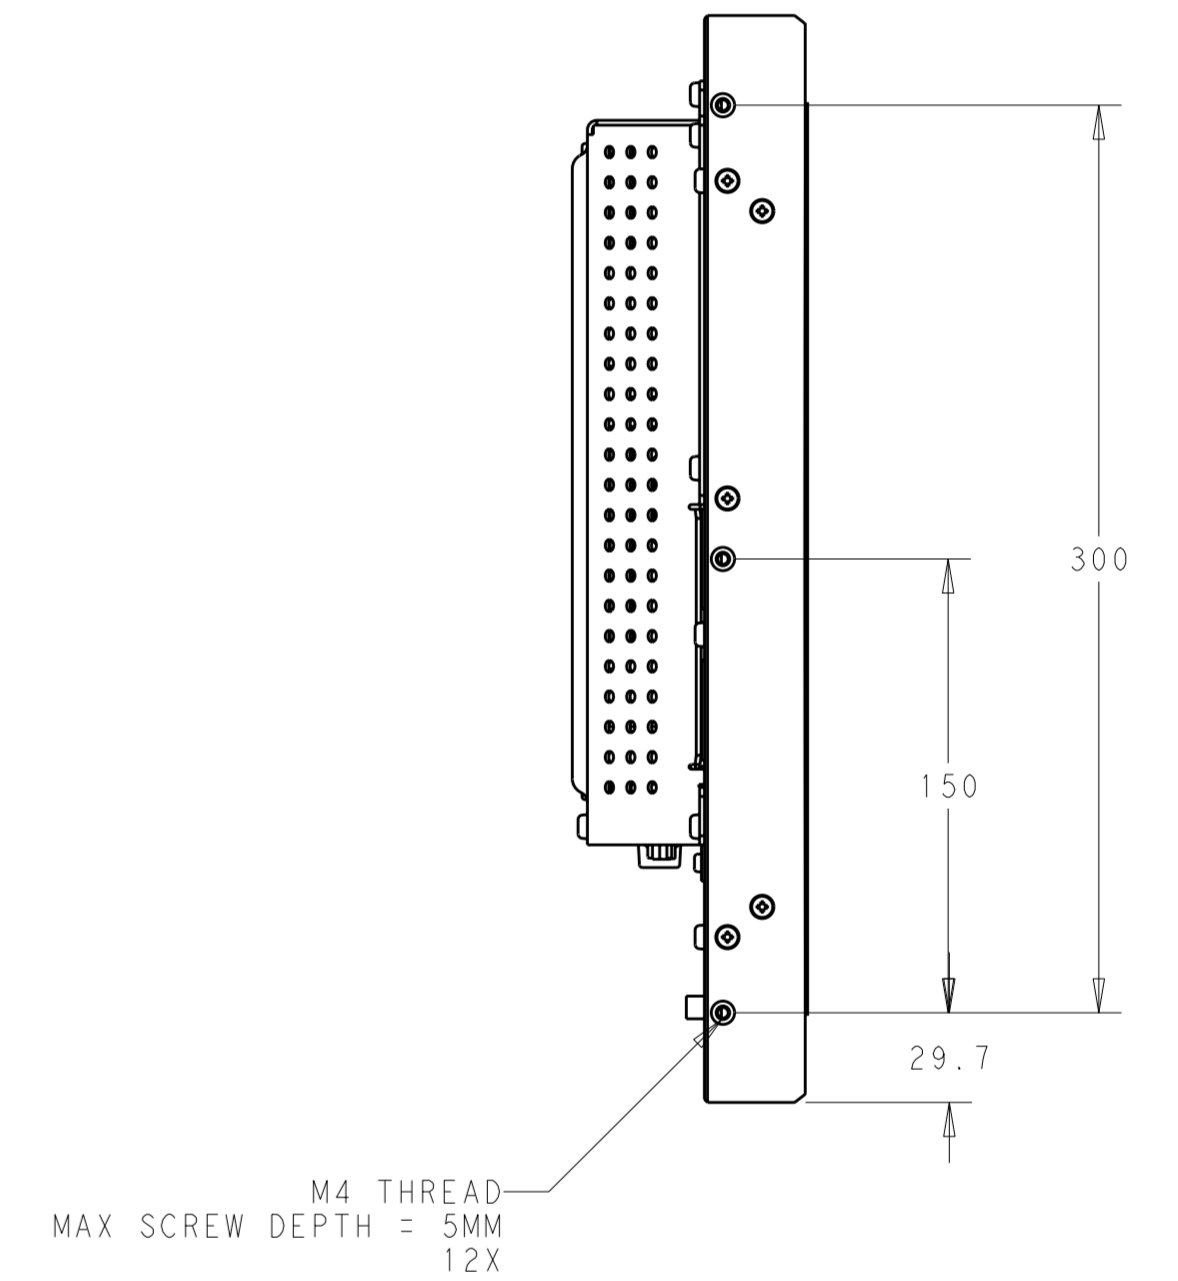

SIDE MOUNT, HORIZONTAL

SIDE MOUNT, VERTICAL

VESA MIS D 100

SIDE MOUNT, VERTICAL

SIDE MOUNT, HORIZONTAL

RECOMMENDED CUSTOMER PANEL CUTOUT