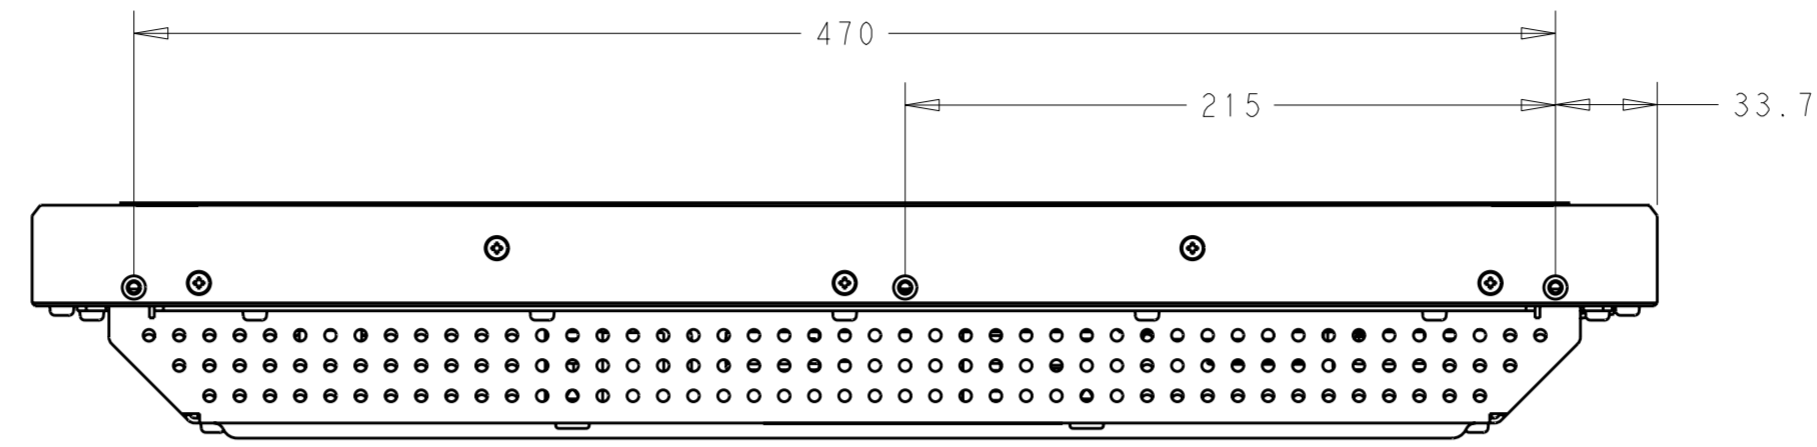

SIDE MOUNT, HORIZONTAL

SIDE MOUNT, VERTICAL

VESA MIS D 100

SIDE MOUNT, VERTICAL

SIDE MOUNT, HORIZONTAL

RECOMMENDED CUSTOMER PANEL CUTOUT