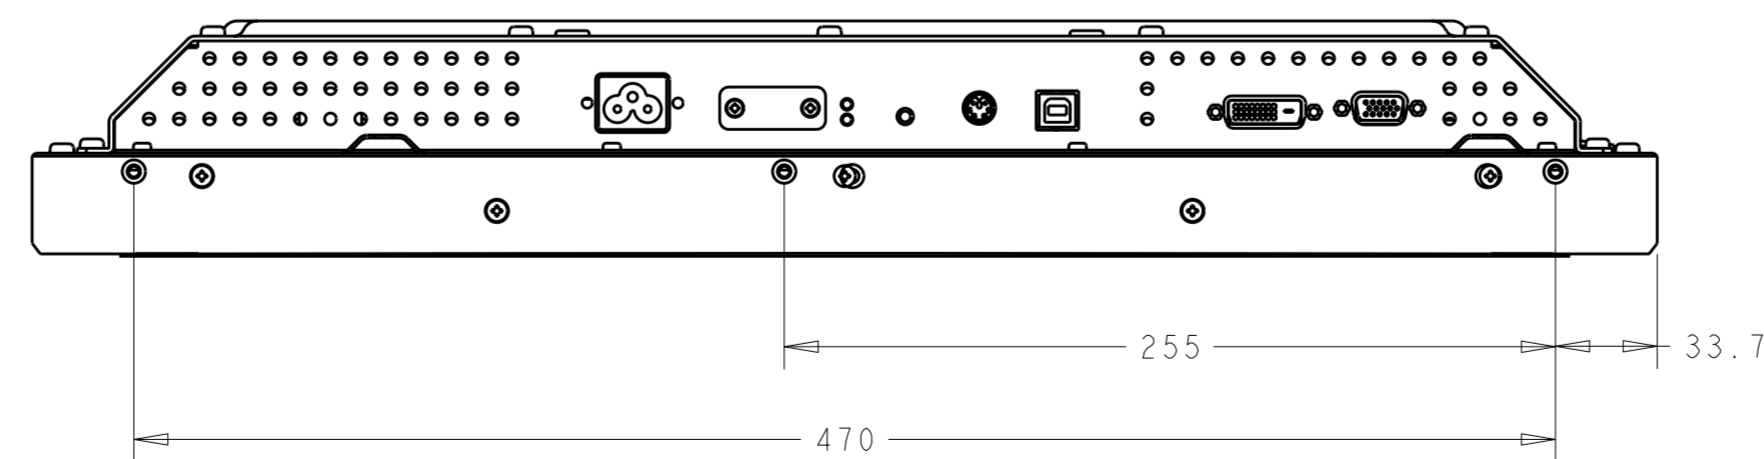

SIDE MOUNT, HORIZONTAL

SIDE MOUNT, VERTICAL

VESA MIS D 100

SIDE MOUNT, VERTICAL

SIDE MOUNT, HORIZONTAL

RECOMMENDED CUSTOMER PANEL CUTOUT