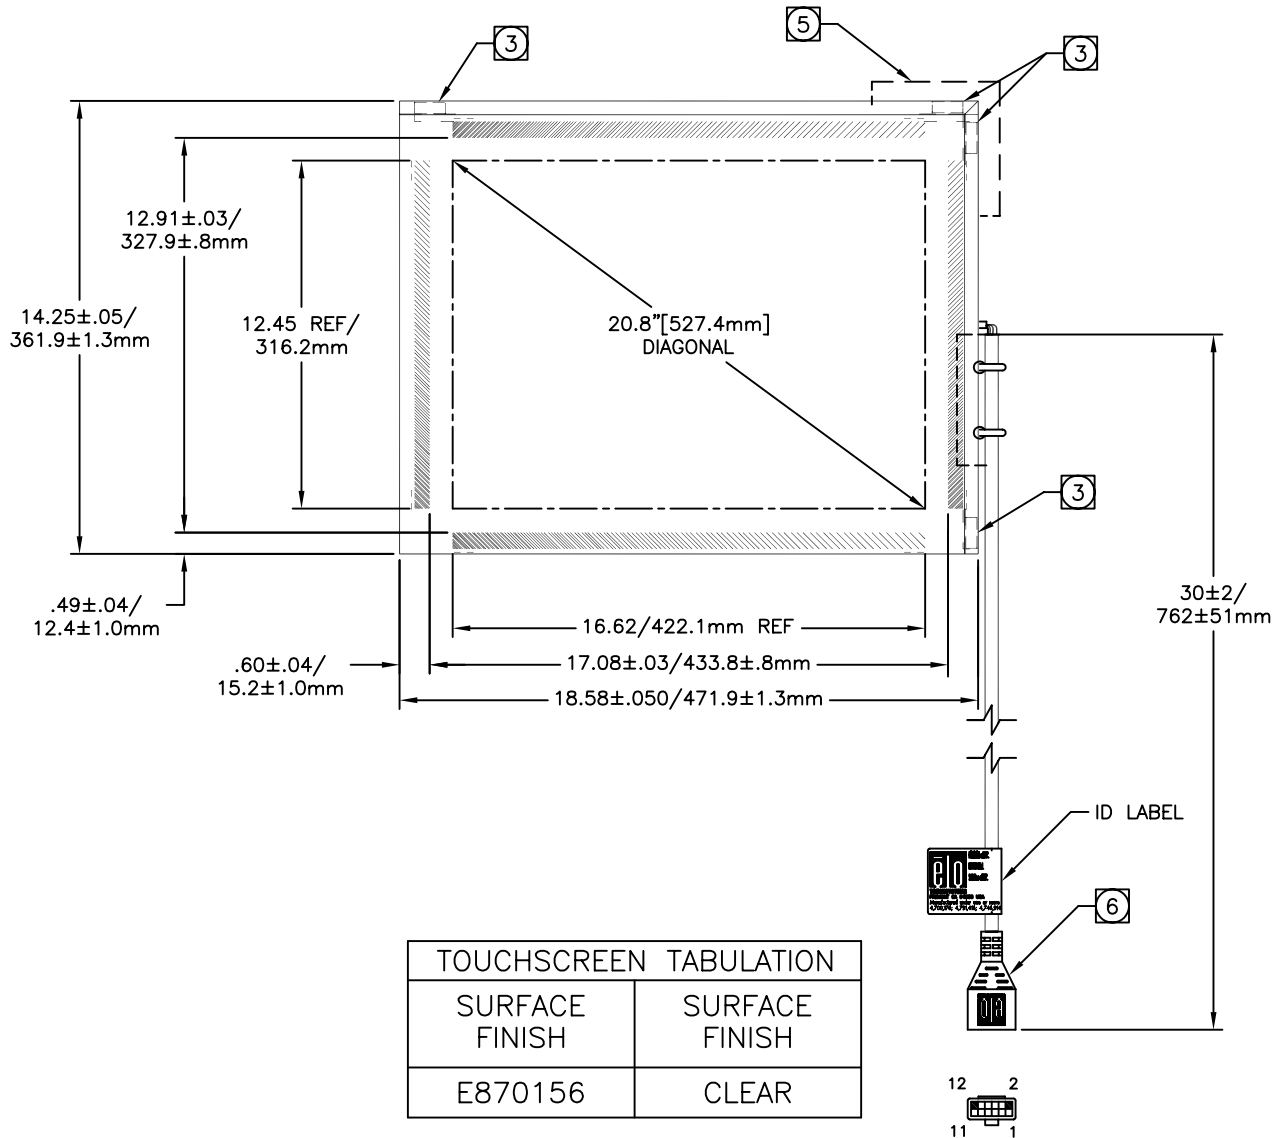

INTELLITOUCH® TOUCHSCREEN
SCN-IT-FLT21.0-003-006-R

TOUCHSCREEN TABULATION	
SURFACE FINISH	SURFACE FINISH
E870156	CLEAR

NOTES:

1. ALL DIMENSIONS ARE IN INCHES AND MILLIMETERS.
2. GLASS THICKNESS: .125±0.012/[3.2±0.3mm].
3. TRANSDUCERS ARE LOCATED AT THE POSITIONS SHOWN. GLASS IS BEVELED UNDER THE TRANSDUCERS.
4. NO MATERIAL EXTENDS MORE THAN .03/0.8mm BEYOND THE BACK SURFACE OF THE GLASS.
5. CABLE ROUTING ADDS .10/2.5mm MAX TO INDICATED SECTION OF SCREEN.
6. BERG 65043-031, 2x6 HOUSING WITH BERG 48239-000 RECEPTACLES, DIRECTLY MATES WITH ANY OF THE FOLLOWING:
-INTELLITOUCH SERIAL CONTROL BOARD
-012226 CABLE (2x6 TO 8" DB9 BULKHEAD)
7. THE TOUCH ACTIVE AREA IS LESS THAN THE VIEWABLE AREA TO FACILITATE SEALING.

CONNECTION CHART			
PIN	SIGNAL	INSULATION COLOR	JACKET COLOR
1	GROUND	OVERALL SHIELD	
2	KEY		
3	Y RECEIVE (+)	BLU	BLK
4	Y TRANSMIT (+)	BLU	GRY
5	Y RECEIVE (-)	BLK	BLK
6	Y TRANSMIT (-)	YEL	GRY
7	GROUND	INNER SHIELD	
8	X TRANSMIT (-)	RED	RED
9	X RECEIVE (-)	RED	BLK
10	X TRANSMIT (+)	GRN	RED
11	X RECEIVE (+)	WHT	BLK
12	KEY		