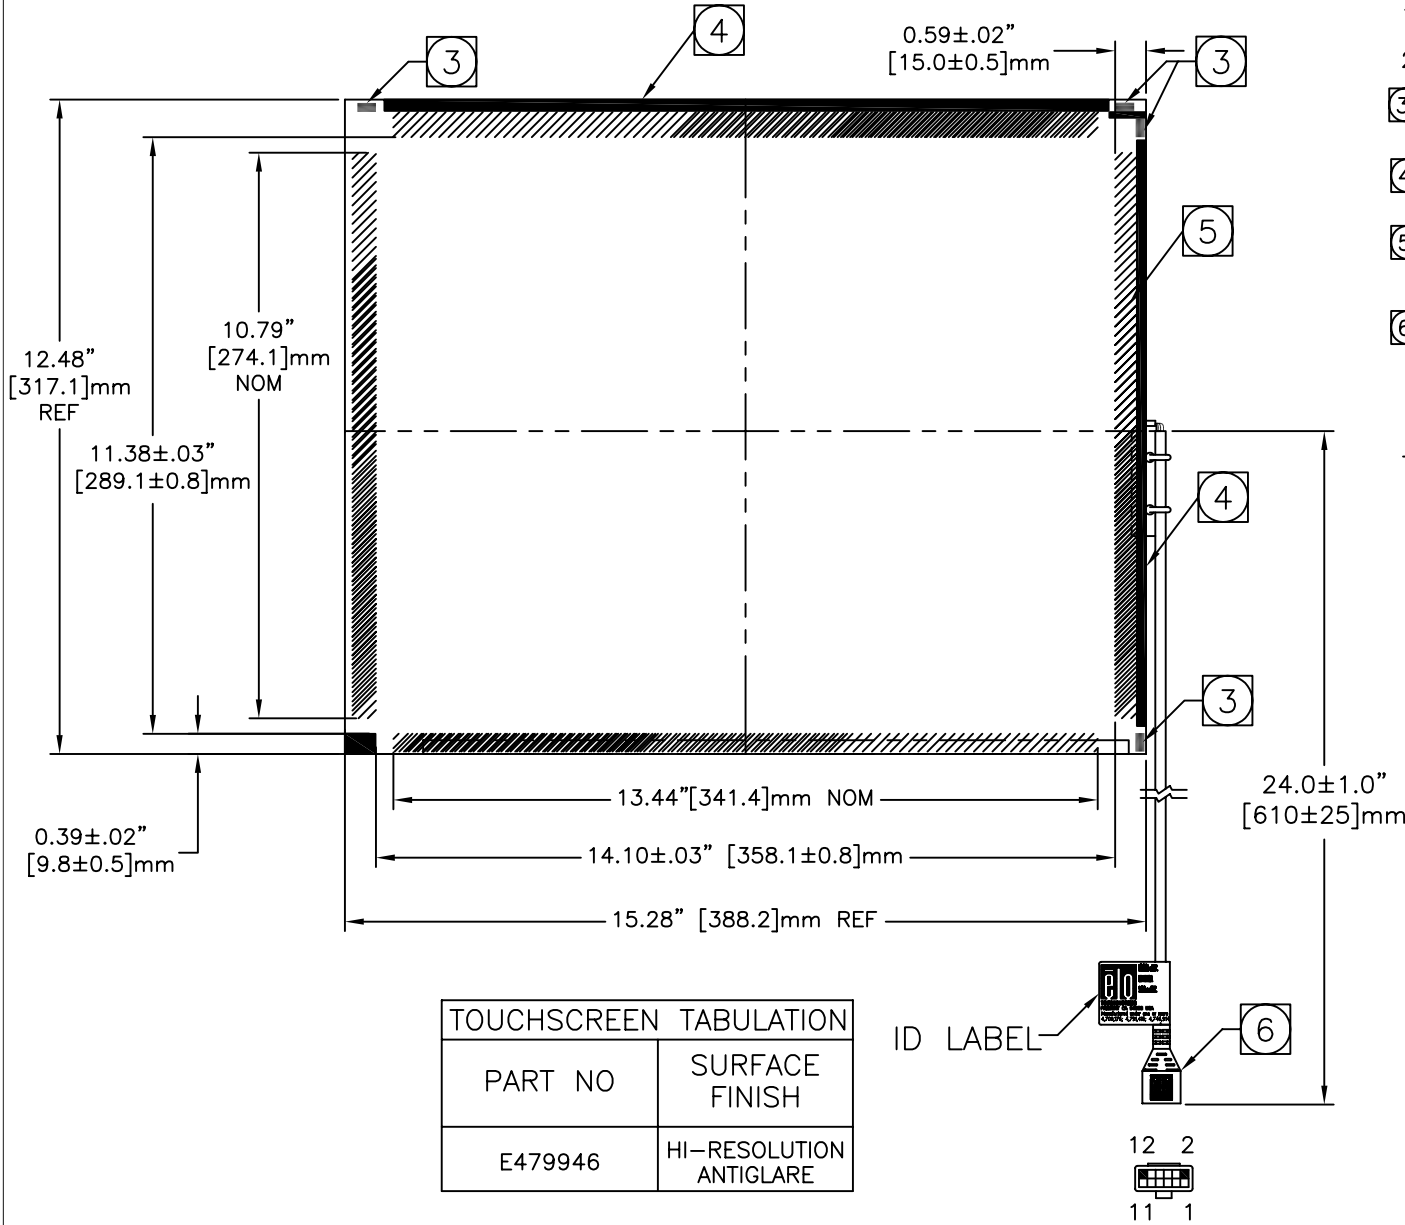

INTELLITOUCH® TOUCHSCREEN
SCN-IT-FLT17.0-002-004-F-R

NOTES:

1. ALL DIMENSIONS ARE IN INCHES AND MILLIMETERS.
2. TOTAL THICKNESS: 0.18"/4.6mm NOMINAL.
3. PIEZOS ARE LOCATED ON THE BACK SURFACE OF THE GLASS DIRECTLY OPPOSITE THE GRATING PATTERNS.
4. CABLE ROUTING ADDS 0.10"/2.5mm MAX. AS INDICATED ON THE SCREEN.
5. CABLE ROUTING ADDS 0.15"/3.8mm MAX. AS INDICATED ON THE SCREEN.
6. BERG 65043-031, 2x6 HOUSING WITH BERG 48239-000 RECEPTACLES, DIRECTLY MATES WITH ANY OF THE FOLLOWING:
-INTELLITOUCH SERIAL CONTROL BOARD
-012226 CABLE (2x6 TO 8" DB9 BULKHEAD)
7. THE TOUCH ACTIVE AREA IS LESS THAN THE VIEWABLE AREA TO FACILITATE SEALING.

CONNECTION CHART

PIN	SIGNAL	CABLE COLOR
1	GROUND	GROUND WIRES
2	KEY	N/C
3	Y RECIEVE +	ORANGE
4	X RECIEVE +	WHITE
5	Y RECIEVE -	BLUE
6	X RECIEVE -	GREEN
7	GROUND	GROUND WIRES
8	X TRANSMIT -	BLACK
9	Y TRANSMIT -	YELLOW
10	X TRANSMIT +	RED
11	Y TRANSMIT +	BROWN
12	KEY	N/C