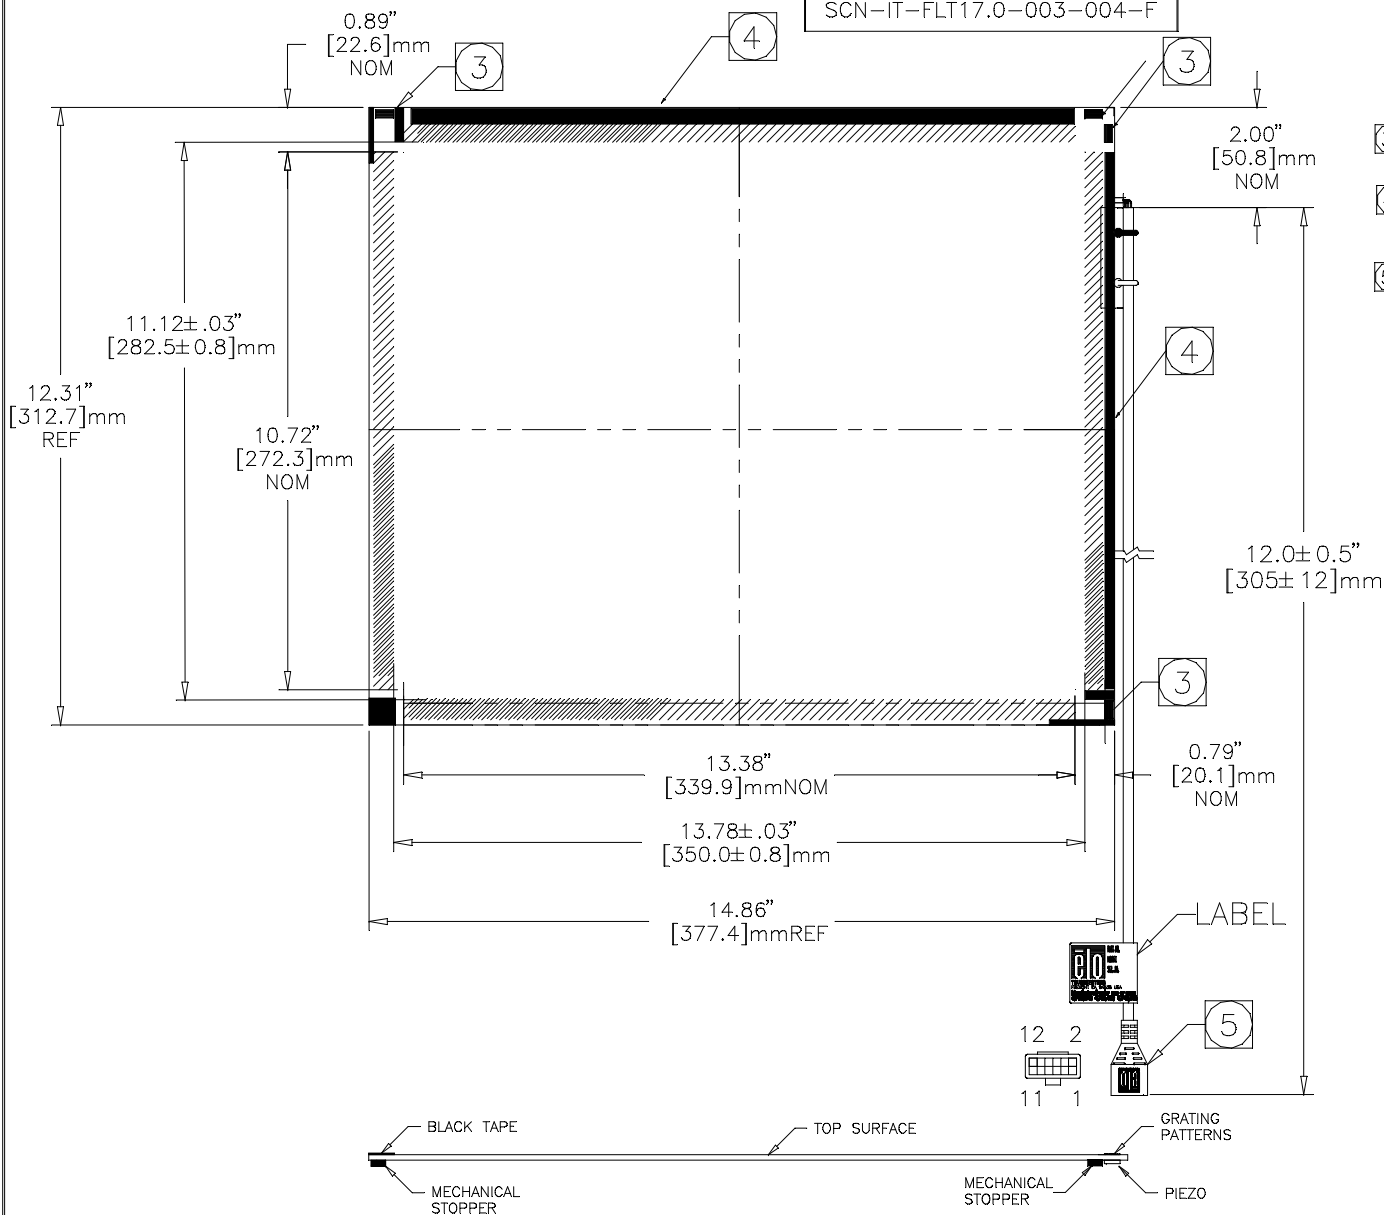

INTELLITOUCH® TOUCHSCREEN
SCN-IT-FLT17.0-003-004-F

NOTES:

1. ALL DIMENSIONS ARE IN INCHES AND MILLIMETERS.
2. TOTAL THICKNESS: 0.18"/4.6mm NOMINAL.
3. PIEZOS ARE LOCATED ON THE BACK SURFACE OF THE GLASS DIRECTLY OPPOSITE THE GRATING PATTERNS.
4. CABLE ROUTING ADDS 0.10"/2.5mm MAX. AS INDICATED ON THE SCREEN.
5. BERG 65043-031, 2x6 HOUSING WITH BERG 48239-000 RECEPTACLES, DIRECTLY MATES WITH ANY OF THE FOLLOWING:
-INTELLITOUCH SERIAL CONTROL BOARD
-012226 CABLE (2x6 TO 8" DB9 BULKHEAD)
6. THE TOUCH ACTIVE AREA IS LESS THAN THE VIEWABLE AREA TO FACILITATE SEALING.

TOUCHSCREEN TABULATION	
PART NO	SURFACE FINISH
A41310-000	HI-RESOLUTION ANTIGLARE

CONNECTION CHART			
PIN	SIGNAL	INSULATION COLOR	JACKET COLOR
1	GROUND	OVERALL SHIELD	
2	KEY		
3	Y RECEIVE (+)	BLU	BLK
4	Y TRANSMIT (+)	BLU	GRY
5	Y RECEIVE (-)	BLK	BLK
6	Y TRANSMIT (-)	YEL	GRY
7	GROUND	INNER SHIELD	
8	X TRANSMIT (-)	RED	RED
9	X RECEIVE (-)	RED	BLK
10	X TRANSMIT (+)	GRN	RED
11	X RECEIVE (+)	WHT	BLK
12	KEY		