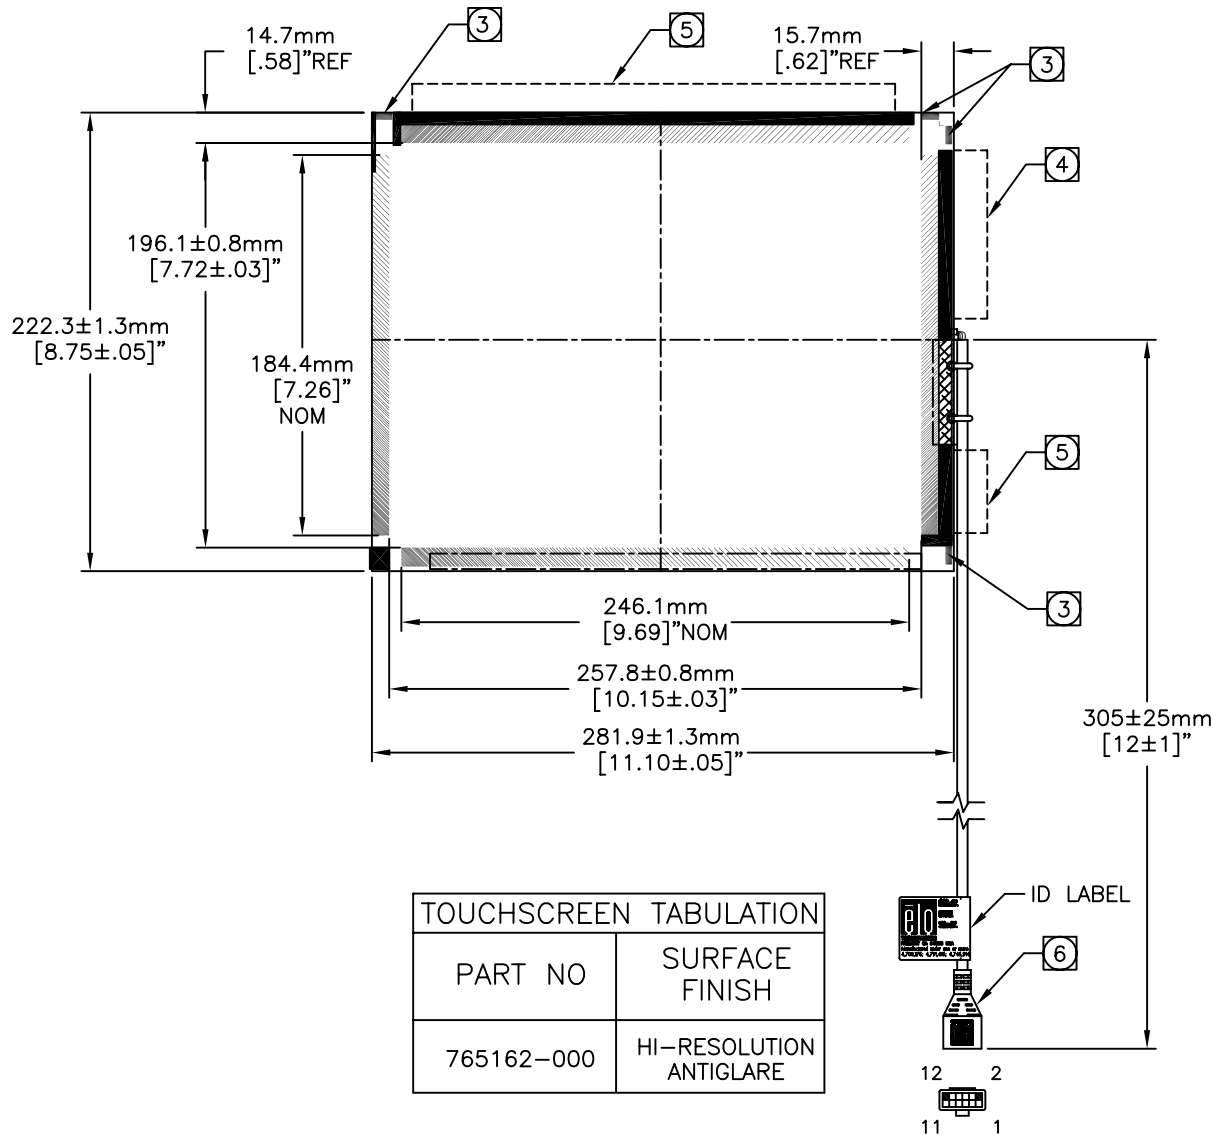

INTELLITOUCH® TOUCHSCREEN
SCN-IT-FLT12.1-001-004-F

NOTES:

- ALL DIMENSIONS ARE IN INCHES AND MILLIMETERS.
- GLASS THICKNESS: .105"/2.7mm NOMINAL.
- PIEZOS ARE LOCATED ON THE BACK SURFACE OF THE GLASS DIRECTLY OPPOSITE THE FLAT-PROFILE GRATINGS.
- CABLE ROUTING ADDS (ON GLASS EDGE) 3.8mm/.15" MAX TO INDICATED SECTION.
- CABLE ROUTING ADDS (ON GLASS EDGE) 2.5mm/.10" MAX TO INDICATED SECTION.
- BERG 65043-031, 2x6 HOUSING WITH BERG 48239-000 RECEPTACLES, DIRECTLY MATES WITH ANY OF THE FOLLOWING:
-INTELLITOUCH SERIAL CONTROL BOARD
-012226 CABLE (2x6 TO 8" DB9 BULKHEAD)
- THE TOUCH ACTIVE AREA IS LESS THAN THE VIEWABLE AREA TO FACILITATE SEALING.

CONNECTION CHART

PIN	SIGNAL	INSULATION COLOR	JACKET COLOR
1	GROUND	OVERALL SHIELD	
2	KEY		
3	Y RECEIVE (+)	BLU	BLK
4	Y TRANSMIT (+)	BLU	GRY
5	Y RECEIVE (-)	BLK	BLK
6	Y TRANSMIT (-)	YEL	GRY
7	GROUND	INNER SHIELD	
8	X TRANSMIT (-)	RED	RED
9	X RECEIVE (-)	RED	BLK
10	X TRANSMIT (+)	GRN	RED
11	X RECEIVE (+)	WHT	BLK
12	KEY		