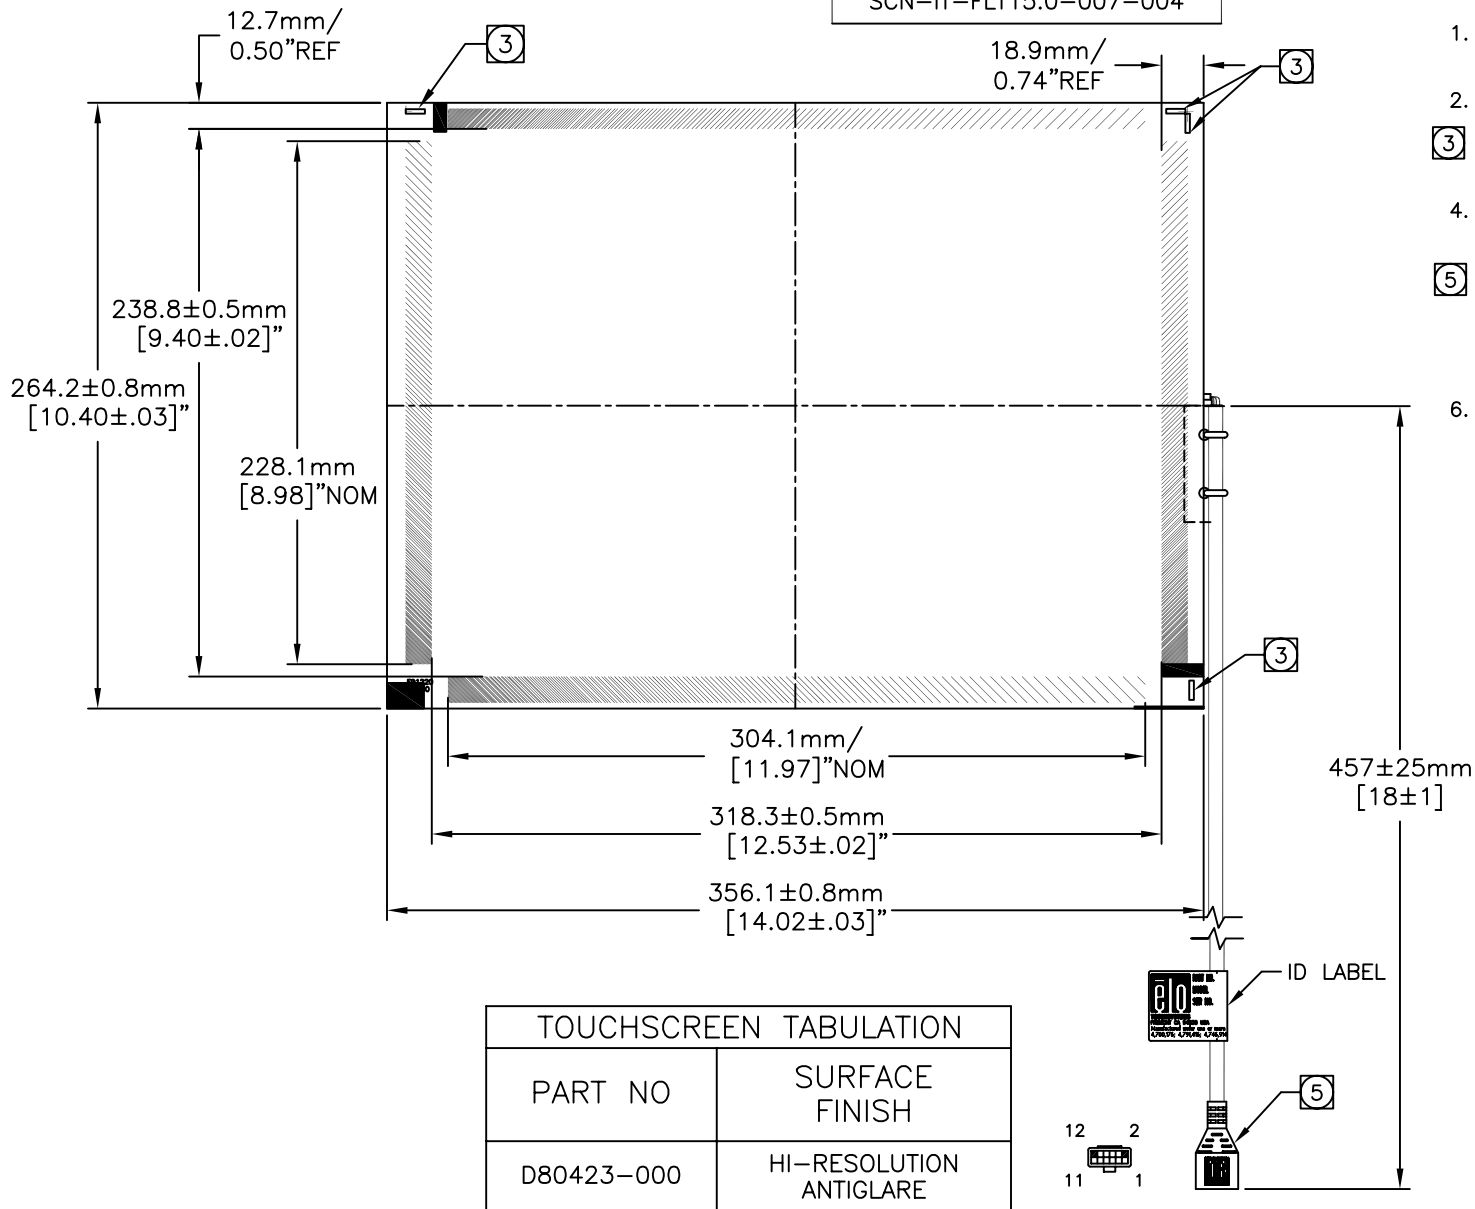

INTELLITOUCH® TOUCHSCREEN
SCN-IT-FLT15.0-007-004

TOUCHSCREEN TABULATION	
PART NO	SURFACE FINISH
D80423-000	HI-RESOLUTION ANTIGLARE

NOTES:

1. ALL DIMENSIONS ARE IN MILLIMETERS AND INCHES.
2. GLASS THICKNESS: 3.0mm/.12" NOMINAL.
3. TRANSDUCERS ARE LOCATED AT THE POSITIONS SHOWN.
4. WIRES ARE ROUTED ON THE TOP SURFACE OF THE GLASS ALONG THE EDGE.
5. BERG 65043-031, 2x6 HOUSING WITH BERG 48239-000 RECEPTACLES, DIRECTLY MATES WITH ANY OF THE FOLLOWING:
-INTELLITOUCH SERIAL CONTROL BOARD
-012226 CABLE (2x6 TO 8" DB9 BULKHEAD)
6. THE TOUCH ACTIVE AREA IS LESS THAN THE VIEWABLE AREA TO FACILITATE SEALING.

CONNECTION CHART			
PIN	SIGNAL	INSULATION COLOR	JACKET COLOR
1	GROUND	OVERALL SHIELD	
2	KEY		
3	Y RECEIVE (+)	BLU	BLK
4	Y TRANSMIT (+)	BLU	GRY
5	Y RECEIVE (-)	BLK	BLK
6	Y TRANSMIT (-)	YEL	GRY
7	GROUND	INNER SHIELD	
8	X TRANSMIT (-)	RED	RED
9	X RECEIVE (-)	RED	BLK
10	X TRANSMIT (+)	GRN	RED
11	X RECEIVE (+)	WHT	BLK
12	KEY		