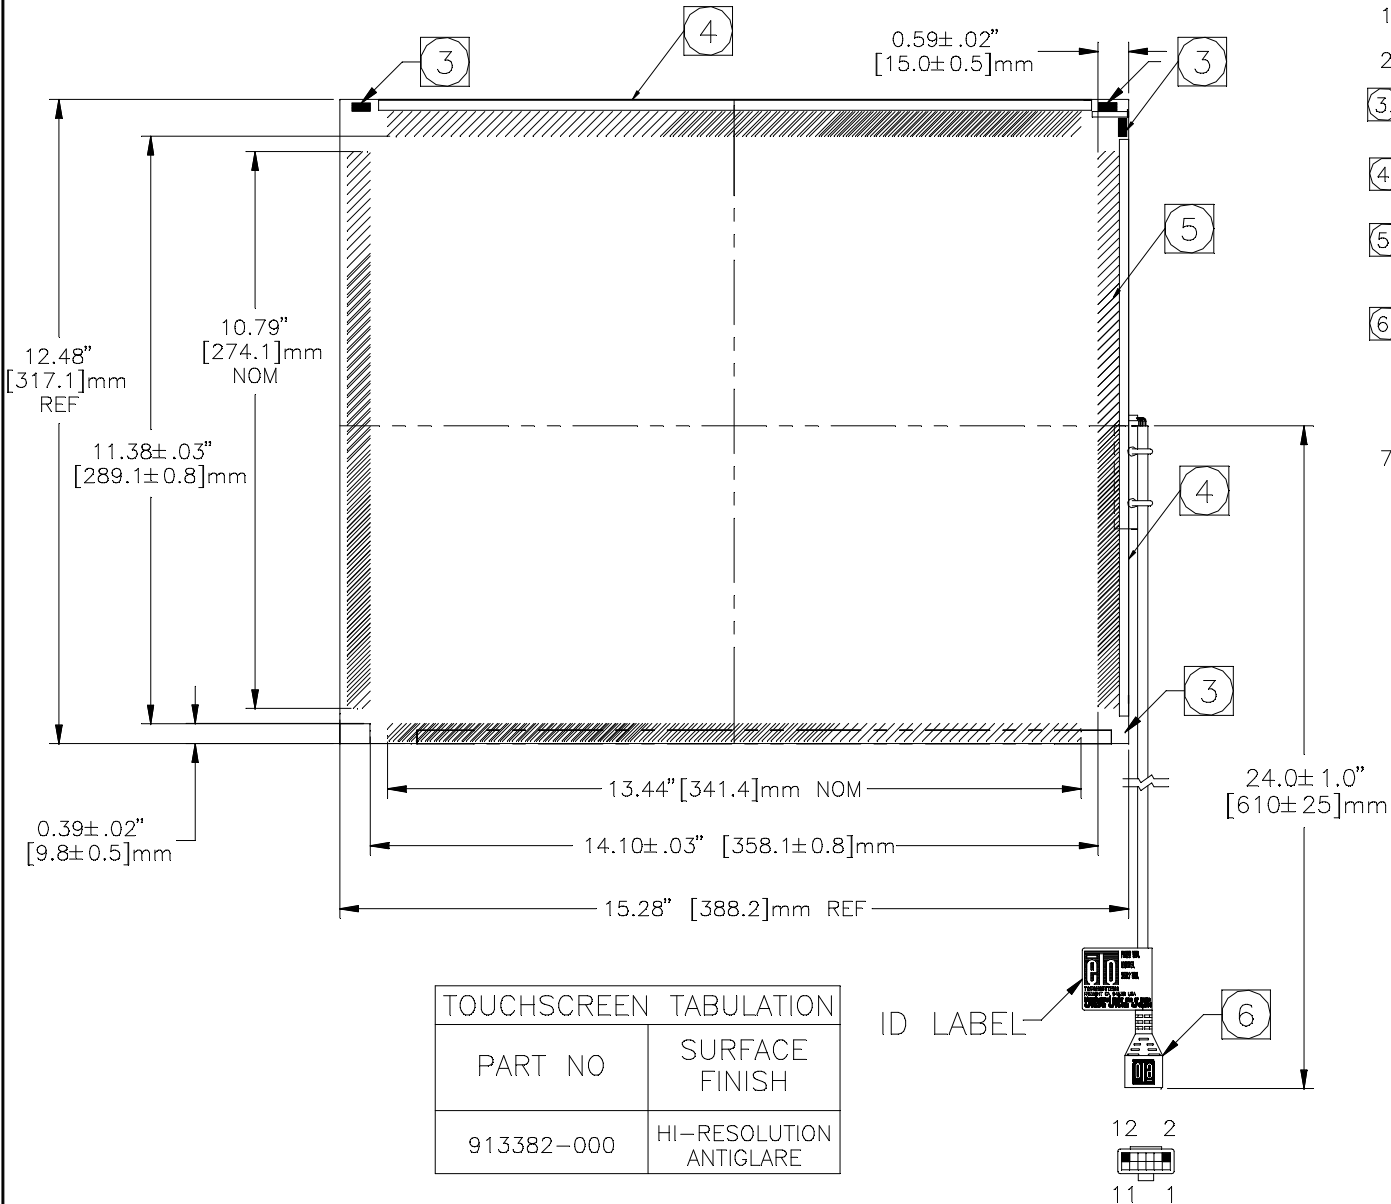

INTELLITOUCH® TOUCHSCREEN
SCN-IT-FLT17.0-002-004-F

NOTES:

1. ALL DIMENSIONS ARE IN INCHES AND MILLIMETERS.
2. TOTAL THICKNESS: 0.18"/4.6mm NOMINAL.
3. PIEZOS ARE LOCATED ON THE BACK SURFACE OF THE GLASS DIRECTLY OPPOSITE THE GRATING PATTERNS.
4. CABLE ROUTING ADDS 0.10"/2.5mm MAX. AS INDICATED ON THE SCREEN.
5. CABLE ROUTING ADDS 0.15"/3.8mm MAX. AS INDICATED ON THE SCREEN.
6. BERG 65043-031, 2x6 HOUSING WITH BERG 48239-000 RECEPTACLES, DIRECTLY MATES WITH ANY OF THE FOLLOWING:
-INTELLITOUCH SERIAL CONTROL BOARD
-012226 CABLE (2x6 TO 8" DB9 BULKHEAD)
7. THE TOUCH ACTIVE AREA IS LESS THAN THE VIEWABLE AREA TO FACILITATE SEALING.

CONNECTION CHART

PIN	SIGNAL	CABLE COLOR
1	GROUND	GROUND WIRES
2	KEY	N/C
3	Y RECIEVE +	ORANGE
4	X RECIEVE +	WHITE
5	Y RECEIVE -	BLUE
6	X RECIEVE -	GREEN
7	GROUND	GROUND WIRES
8	X TRANSMIT -	BLACK
9	Y TRANSMIT -	YELLOW
10	X TRANSMIT +	RED
11	Y TRANSMIT +	BROWN
12	KEY	N/C