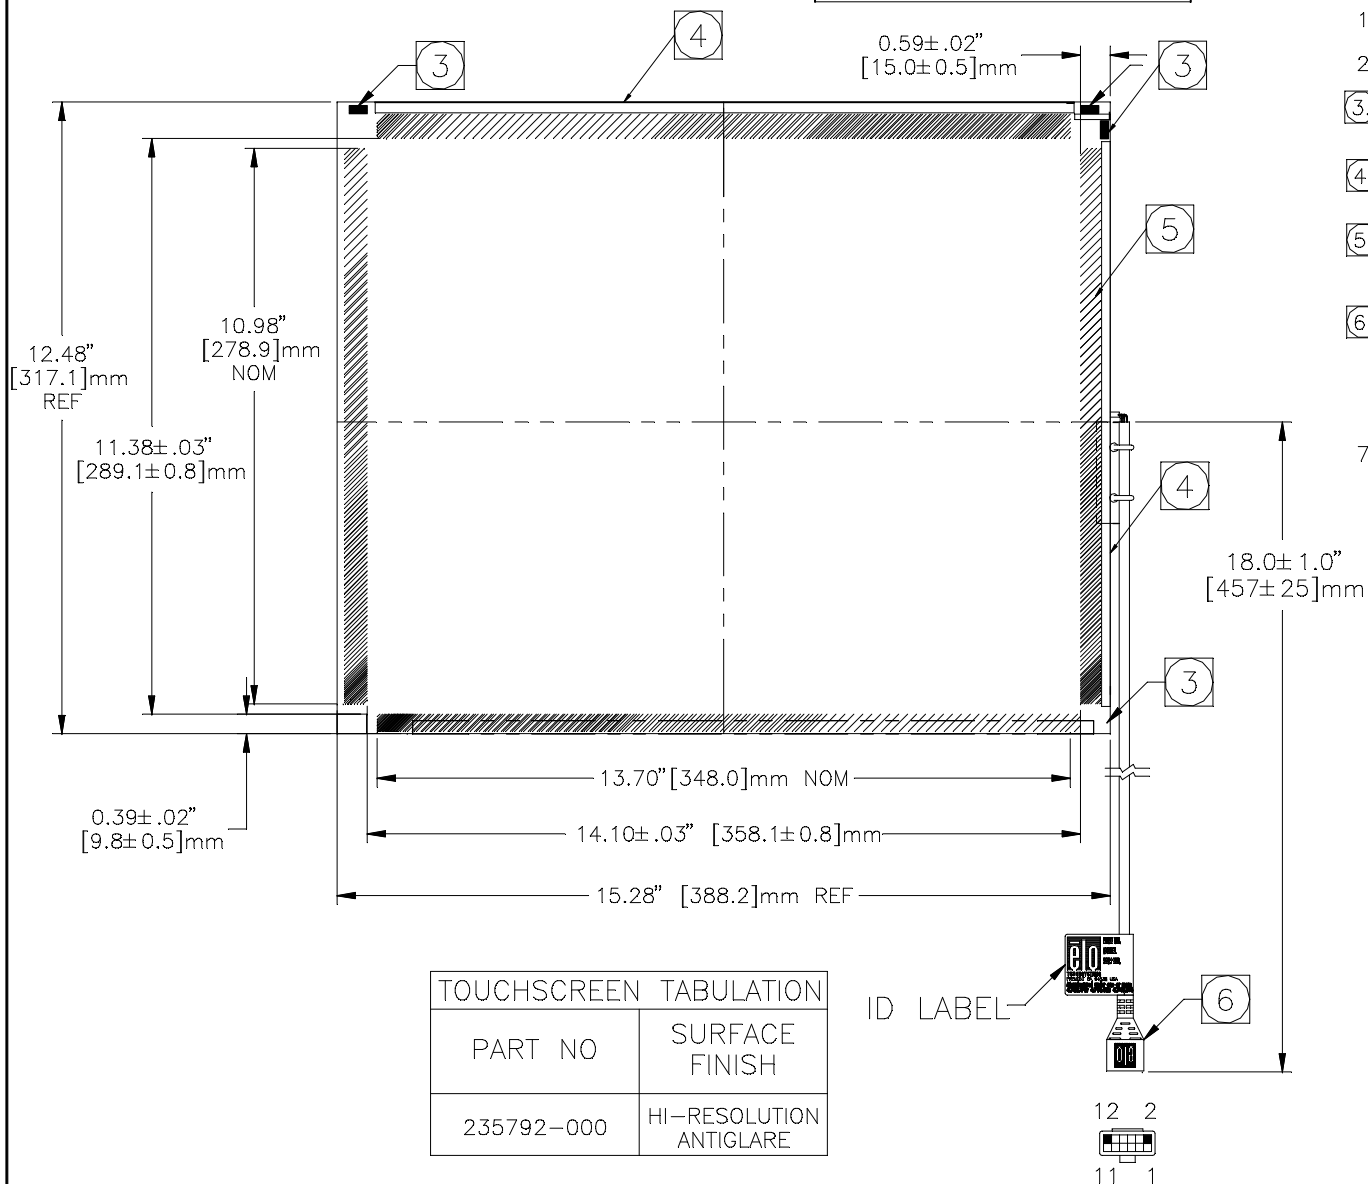

INTELLITOUCH® TOUCHSCREEN
SCN-IT-FLT17.4-001-004-F

NOTES:

- ALL DIMENSIONS ARE IN INCHES AND MILLIMETERS.
- TOTAL THICKNESS: 0.18"/4.6mm NOMINAL.
- PIEZOS ARE LOCATED ON THE BACK SURFACE OF THE GLASS DIRECTLY OPPOSITE THE GRATING PATTERNS.
- CABLE ROUTING ADDS 0.10"/2.5mm MAX. AS INDICATED ON THE SCREEN.
- CABLE ROUTING ADDS 0.15"/3.8mm MAX. AS INDICATED ON THE SCREEN.
- BERG 65043-031, 2x6 HOUSING WITH BERG 48239-000 RECEPTACLES, DIRECTLY MATES WITH ANY OF THE FOLLOWING:
-INTELLITOUCH SERIAL CONTROL BOARD
-012226 CABLE (2x6 TO 8" DB9 BULKHEAD)
- THE TOUCH ACTIVE AREA IS LESS THAN THE VIEWABLE AREA TO FACILITATE SEALING.

CONNECTION CHART

PIN	SIGNAL	CABLE COLOR
1	GROUND	GROUND WIRES
2	KEY	N/C
3	Y RECIEVE +	ORANGE
4	X RECIEVE +	WHITE
5	Y RECEIVE -	BLUE
6	X RECIEVE -	GREEN
7	GROUND	GROUND WIRES
8	X TRANSMIT -	BLACK
9	Y TRANSMIT -	YELLOW
10	X TRANSMIT +	RED
11	Y TRANSMIT +	BROWN
12	KEY	N/C