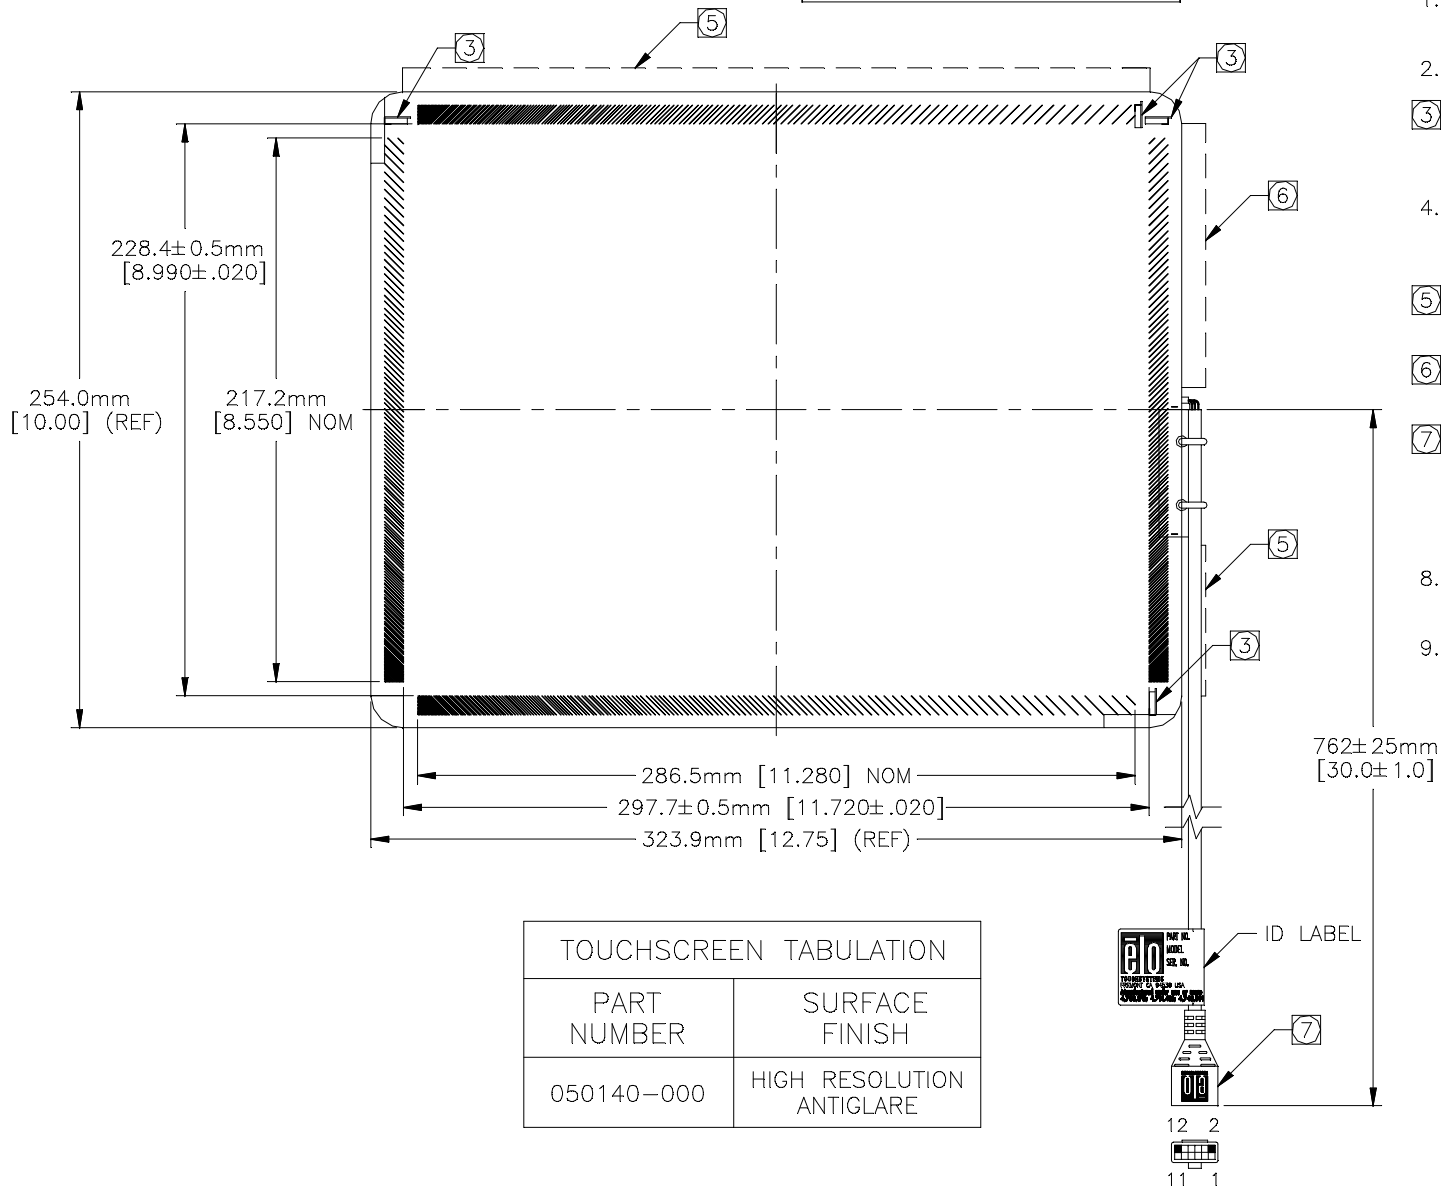

INTELLITOUCH® TOUCHSCREEN
SCN-IT-FCR15.0-001-004

NOTES:

- ALL DIMENSIONS ARE IN MILLIMETERS AND INCHES.
- GLASS THICKNESS: 3.0mm [.12] NOMINAL.
- TRANSDUCERS ARE LOCATED AT POSITIONS SHOWN. HEIGHT OF TRANSDUCERS ABOVE GLASS: 3.8mm [.150] MAX.
- NO MATERIAL EXTENDS MORE THAN 0.8mm [.030] BEYOND THE BACK SURFACE OF THE GLASS.
- CABLE ROUTING ADDS 2.5mm [.10] MAX TO INDICATED SECTION OF THE SCREEN.
- CABLE ROUTING ADDS 3.8mm [.15] MAX TO INDICATED SECTION OF THE SCREEN.
- BERG 65043-031, 2x6 HOUSING WITH BERG 48239-000 RECEPTACLES, DIRECTLY MATES WITH ANY OF THE FOLLOWING:
 - INTELLITOUCH SERIAL CONTROL BOARD
 - 012226 CABLE (2x6 TO 8: DB9 BULKHEAD)
- THE TOUCH ACTIVE AREA IS LESS THAN THE VIEWABLE AREA TO FACILITATE SEALING.
- ARRAY PATTERNS ARE CENTERED ON THE GLASS WITH A TOLERANCE OF ±0.5mm [.020].