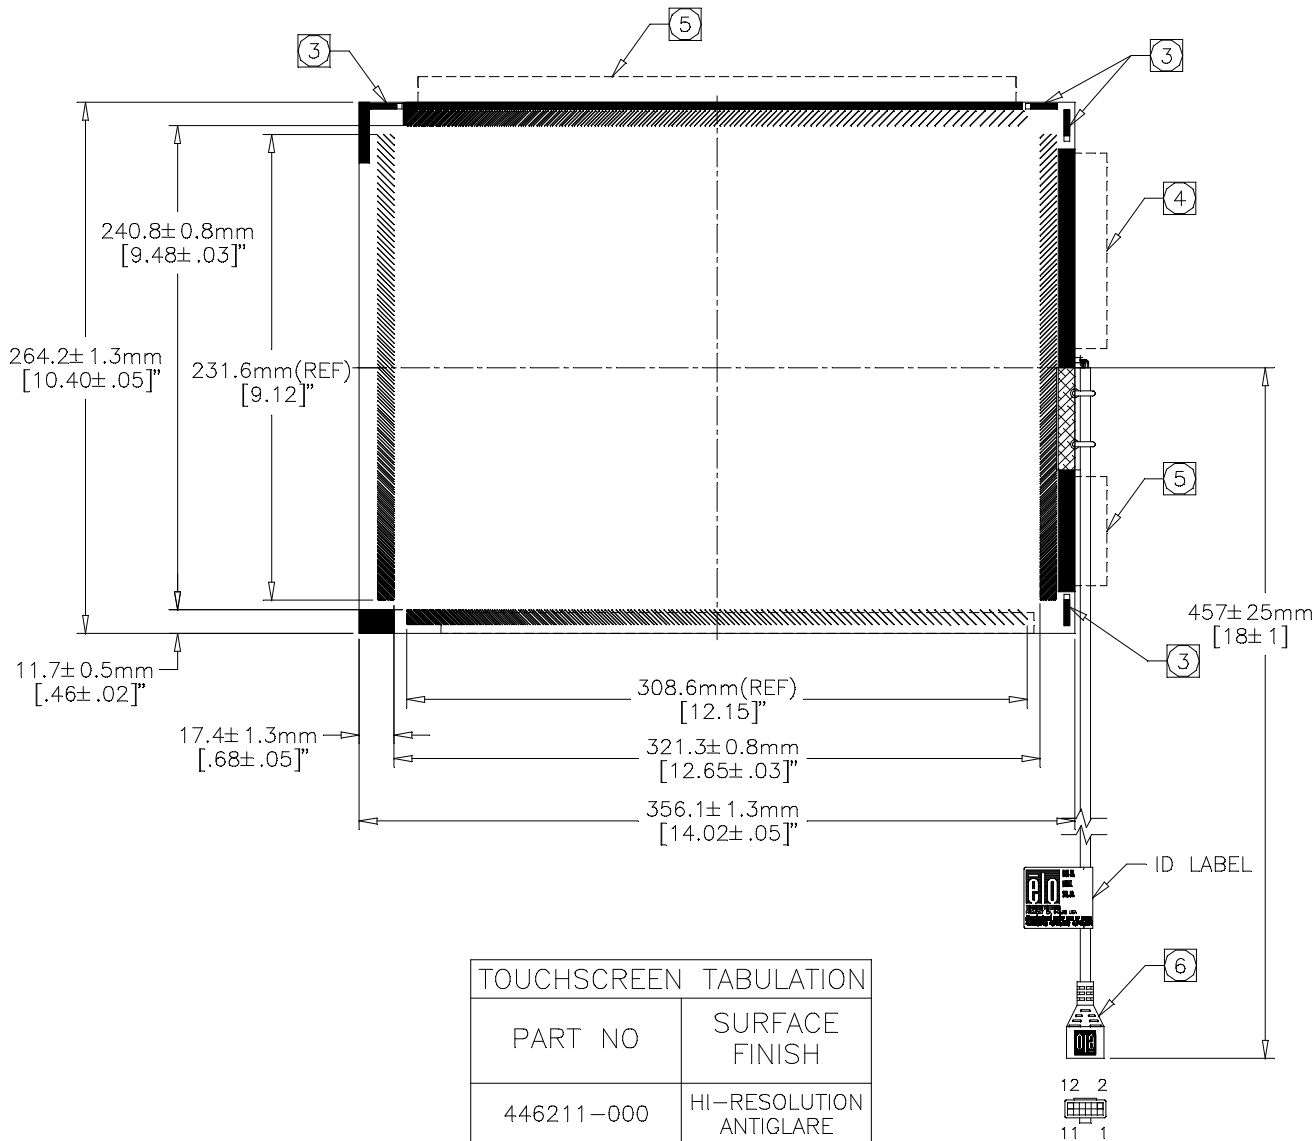

INTELLITOUCH® TOUCHSCREEN
SCN-IT-FLT15.1-001-004-F

NOTES:

1. ALL DIMENSIONS ARE IN INCHES AND MILLIMETERS.
2. GLASS THICKNESS: .105/2.7mm NOMINAL.
3. PIEZOS ARE LOCATED ON THE BACK SURFACE OF THE GLASS DIRECTLY OPPOSITE THE FLAT-PROFILE GRATINGS.
4. CABLE ROUTING ADDS (ON GLASS EDGE) 3.8mm/.15 MAX TO INDICATED SECTION.
5. CABLE ROUTING ADDS (ON GLASS EDGE) 2.5mm/.10 MAX TO INDICATED SECTION.
6. BERG 65043-031, 2x6 HOUSING WITH BERG 48239-000 RECEPTACLES, DIRECTLY MATES WITH ANY OF THE FOLLOWING:
-INTELLITOUCH SERIAL CONTROL BOARD
-012226 CABLE (2x6 TO 8" DB9 BULKHEAD)
7. THE TOUCH ACTIVE AREA IS LESS THAN THE VIEWABLE AREA TO FACILITATE SEALING.

CONNECTION CHART

PIN	SIGNAL	INSULATION COLOR	JACKET COLOR
1	GROUND	OVERALL SHIELD	
2	KEY		
3	Y RECEIVE (+)	BLU	BLK
4	Y TRANSMIT (+)	BLU	GRY
5	Y RECEIVE (-)	BLK	BLK
6	Y TRANSMIT (-)	YEL	GRY
7	GROUND	INNER SHIELD	
8	X TRANSMIT (-)	RED	RED
9	X RECEIVE (-)	RED	BLK
10	X TRANSMIT (+)	GRN	RED
11	X RECEIVE (+)	WHT	BLK
12	KEY		