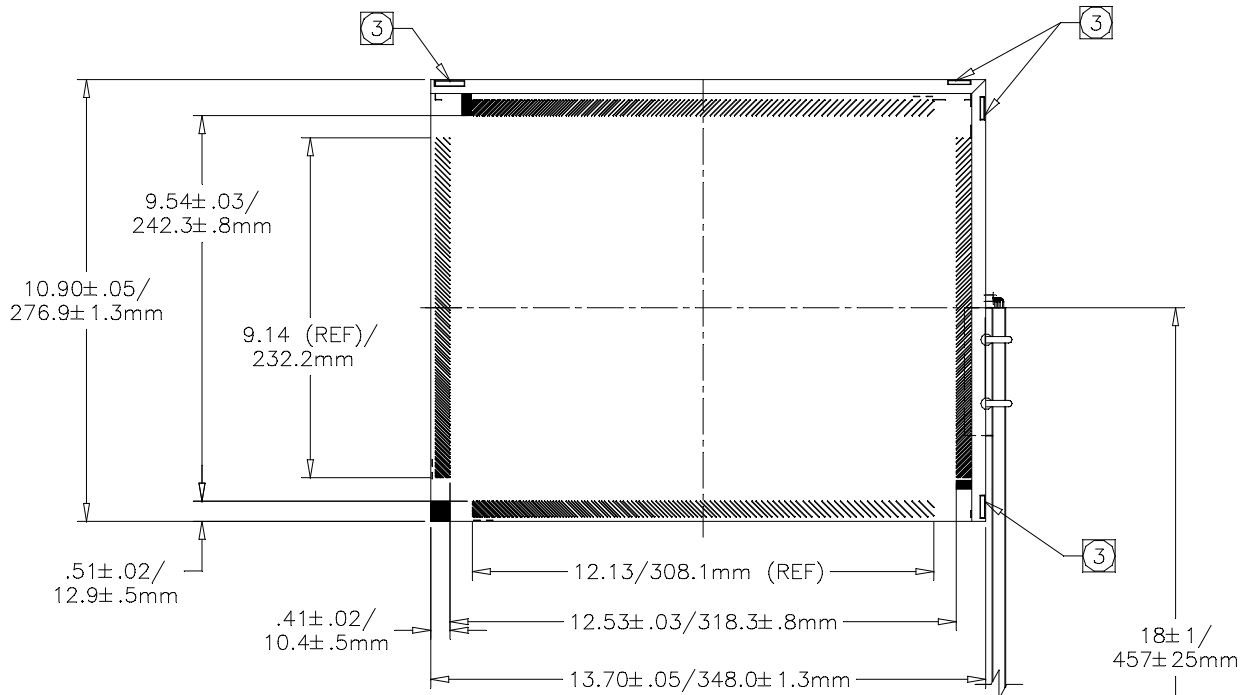

INTELLITOUCH® TOUCHSCREEN  
SCN-IT-FLT15.0-001-00X

TOUCHSCREEN TABULATION	
PART NUMBER	SURFACE FINISH
533563-000	CLEAR
094939-000	ANTI GLARE

NOTES:

- ALL DIMENSIONS ARE IN INCHES AND MILLIMETERS.
- GLASS THICKNESS: .12"/3.0mm NOMINAL.
- TRANSUCERS ARE LOCATED AT THE POSITIONS SHOWN. GLASS IS BEVELED UNDER TRANSUCERS.
- NO MATERIAL EXTENDS MORE THAN .030/.8mm BEYOND THE BACK SURFACE OF THE GLASS.
- TRANSUCER HEIGHT ABOVE GLASS SURFACE: 0.06" [1.5mm] MAXIMUM.
- BERG 65043-031, 2x6 HOUSING WITH BERG 48239-000 RECEPTACLES, DIRECTLY MATES WITH ANY OF THE FOLLOWING:  
-INTELLITOUCH SERIAL CONTROL BOARD  
-012226 CABLE (2x6 TO 8" DB9 BULKHEAD)
- THE TOUCH ACTIVE AREA IS LESS THAN THE VIEWABLE AREA TO FACILITATE SEALING.

CONNECTION CHART			
PIN	SIGNAL	INSULATION COLOR	JACKET COLOR
1	GROUND	OVERALL SHIELD	
2	KEY		
3	Y RECEIVE (+)	BLU	BLK
4	Y TRANSMIT (+)	BLU	GRY
5	Y RECEIVE (-)	BLK	BLK
6	Y TRANSMIT (-)	YEL	GRY
7	GROUND	INNER SHIELD	
8	X TRANSMIT (-)	RED	RED
9	X RECEIVE (-)	RED	BLK
10	X TRANSMIT (+)	GRN	RED
11	X RECEIVE (+)	WHT	BLK
12	KEY		