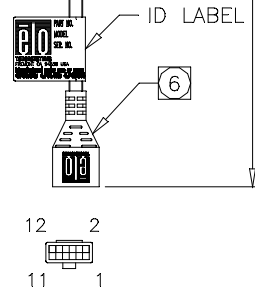

INTELLITOUCH® TOUCHSCREEN  
SCN-IT-FLT15.0-001-00X

TOUCHSCREEN TABULATION	
PART NUMBER	SURFACE FINISH
533563-000	CLEAR
094939-000	ANTI GLARE

NOTES:

- ALL DIMENSIONS ARE IN INCHES AND MILLIMETERS.
- GLASS THICKNESS: .12"/3.0mm NOMINAL.
- TRANSUCERS ARE LOCATED AT THE POSITIONS SHOWN. GLASS IS BEVELED UNDER TRANSUCERS.
- NO MATERIAL EXTENDS MORE THAN .030/.8mm BEYOND THE BACK SURFACE OF THE GLASS.
- TRANSUCER HEIGHT ABOVE GLASS SURFACE: 0.06" [1.5mm] MAXIMUM.
- BERG 65043-031, 2x6 HOUSING WITH BERG 48239-000 RECEPTACLES, DIRECTLY MATES WITH ANY OF THE FOLLOWING:  
-INTELLITOUCH SERIAL CONTROL BOARD  
-012226 CABLE (2x6 TO 8" DB9 BULKHEAD)
- THE TOUCH ACTIVE AREA IS LESS THAN THE VIEWABLE AREA TO FACILITATE SEALING.

CONNECTION CHART			
PIN	SIGNAL	INSULATION COLOR	JACKET COLOR
1	GROUND	OVERALL SHIELD	
2	KEY		
3	Y RECEIVE (+)	BLU	BLK
4	Y TRANSMIT (+)	BLU	GRY
5	Y RECEIVE (-)	BLK	BLK
6	Y TRANSMIT (-)	YEL	GRY
7	GROUND	INNER SHIELD	
8	X TRANSMIT (-)	RED	RED
9	X RECEIVE (-)	RED	BLK
10	X TRANSMIT (+)	GRN	RED
11	X RECEIVE (+)	WHT	BLK
12	KEY		