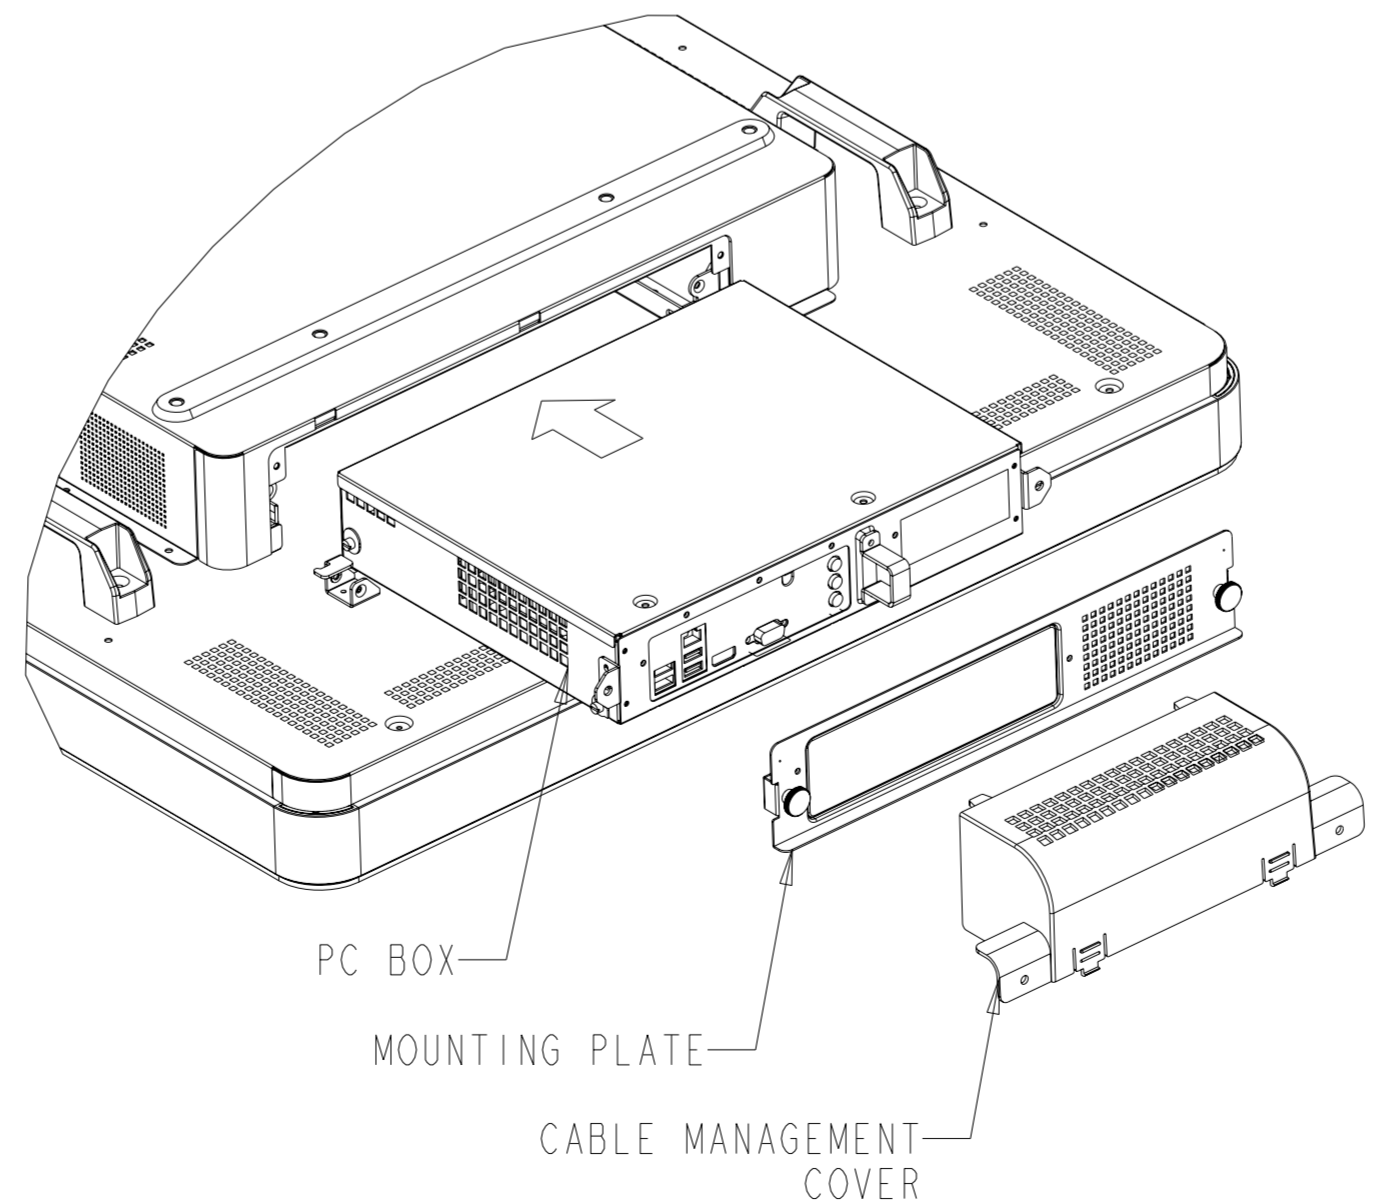

TITLE: 4600L

APR=140.2
INTELLITOUCH=143.8

APR=65.4
INTELLITOUCH=69.2

COMPUTER MODULE ASSEMBLY (OPTIONAL)

COMPUTER MODULE I/O PANEL (OPTIONAL)

MONITOR I/O PANEL

DIMENSIONS ARE IN MILLIMETERS

TITLE: 4600L

OPTIONAL STAND KIT P/N: E448725

STAND DOES NOT SUPPORT PORTRAIT ORIENTATION

DIMENSIONS ARE IN MILLIMETERS