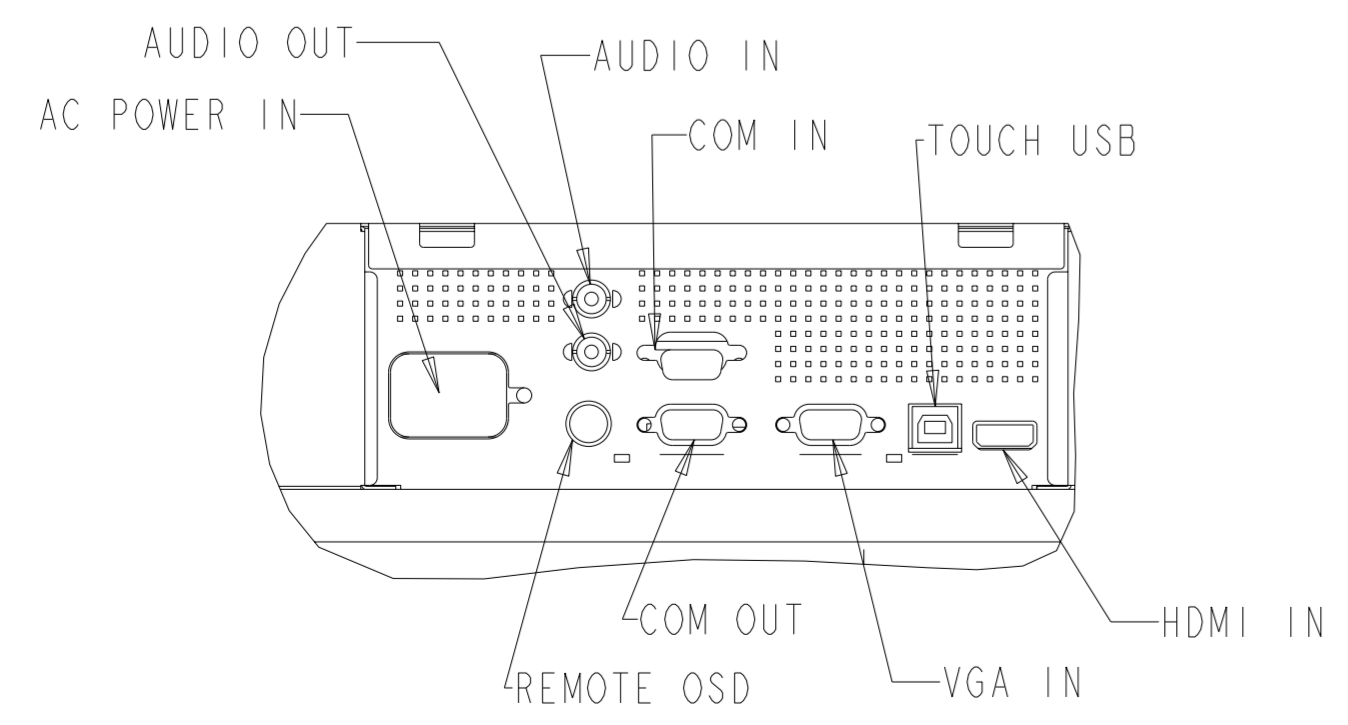

TITLE: 4600L

APR=140.2
INTELLITOUCH=143.8

APR=65.4
INTELLITOUCH=69.2

COMPUTER MODULE ASSEMBLY (OPTIONAL)

COMPUTER MODULE I/O PANEL (OPTIONAL)

MONITOR I/O PANEL

DIMENSIONS ARE IN MILLIMETERS

TITLE: 4600L

OPTIONAL STAND KIT P/N: E448725

STAND DOES NOT SUPPORT PORTRAIT ORIENTATION

DIMENSIONS ARE IN MILLIMETERS