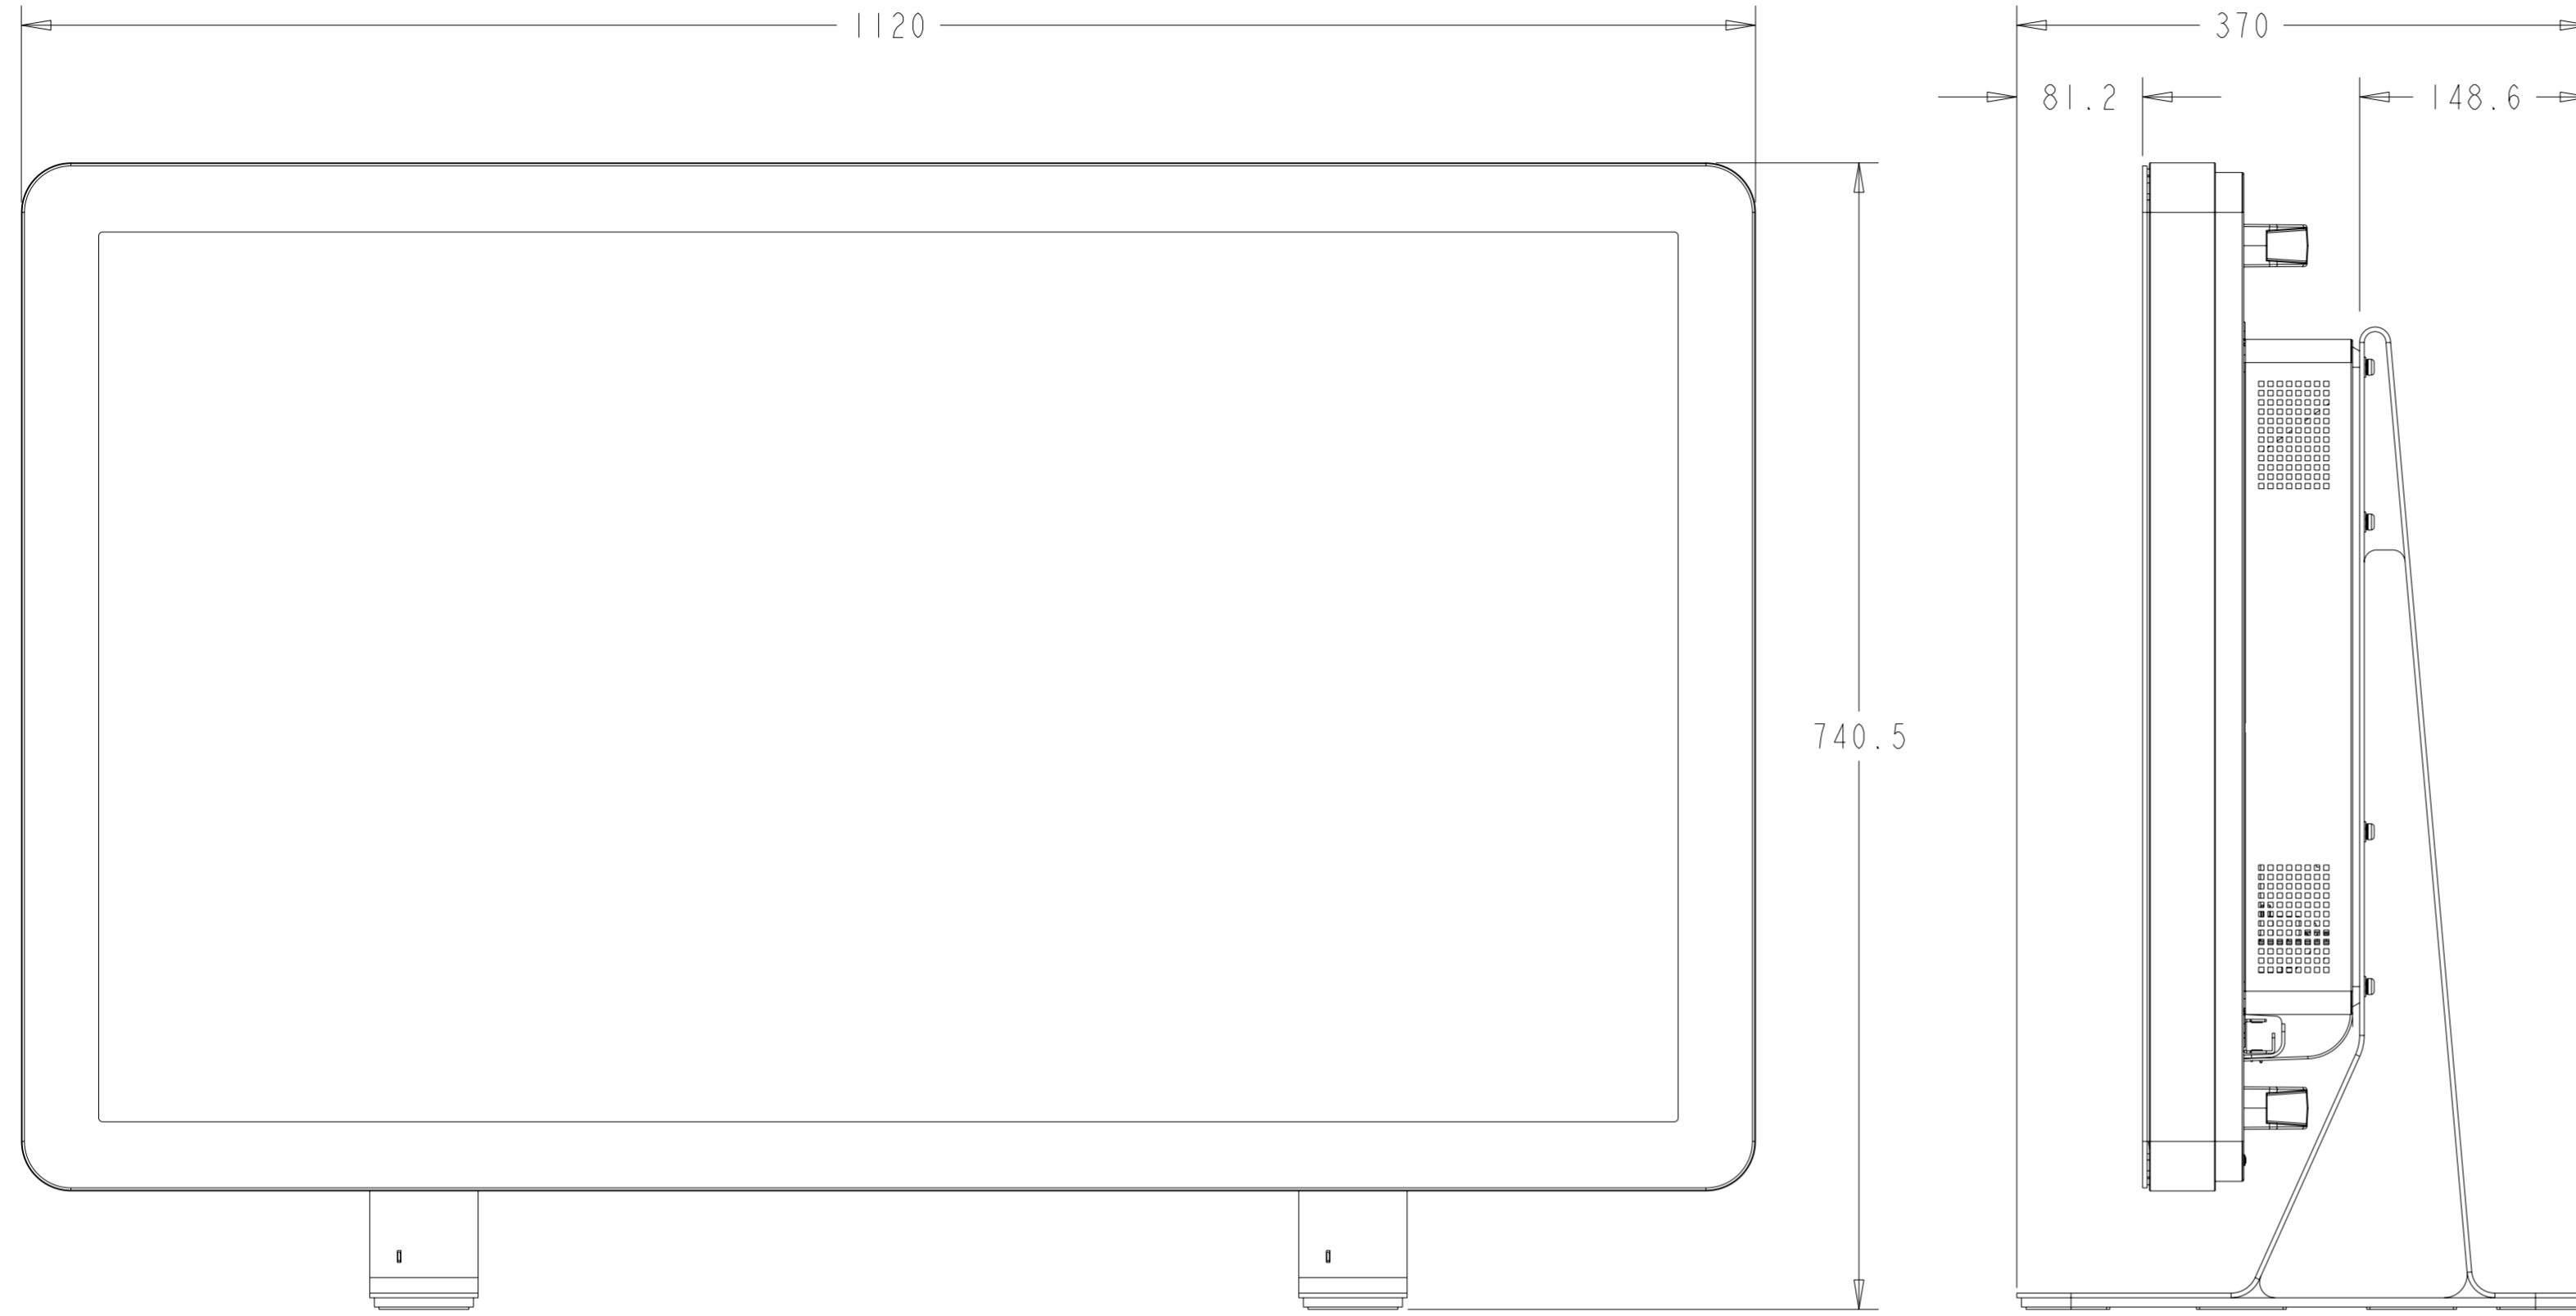

TITLE: 4600L

APR=140.2
INTELLITOUCH=143.8

APR=65.4
INTELLITOUCH=69.2

COMPUTER MODULE ASSEMBLY (OPTIONAL)

COMPUTER MODULE I/O PANEL (OPTIONAL)

MONITOR I/O PANEL

DIMENSIONS ARE IN MILLIMETERS

TITLE: 4600L

OPTIONAL STAND KIT P/N: E448725

STAND DOES NOT SUPPORT PORTRAIT ORIENTATION

DIMENSIONS ARE IN MILLIMETERS