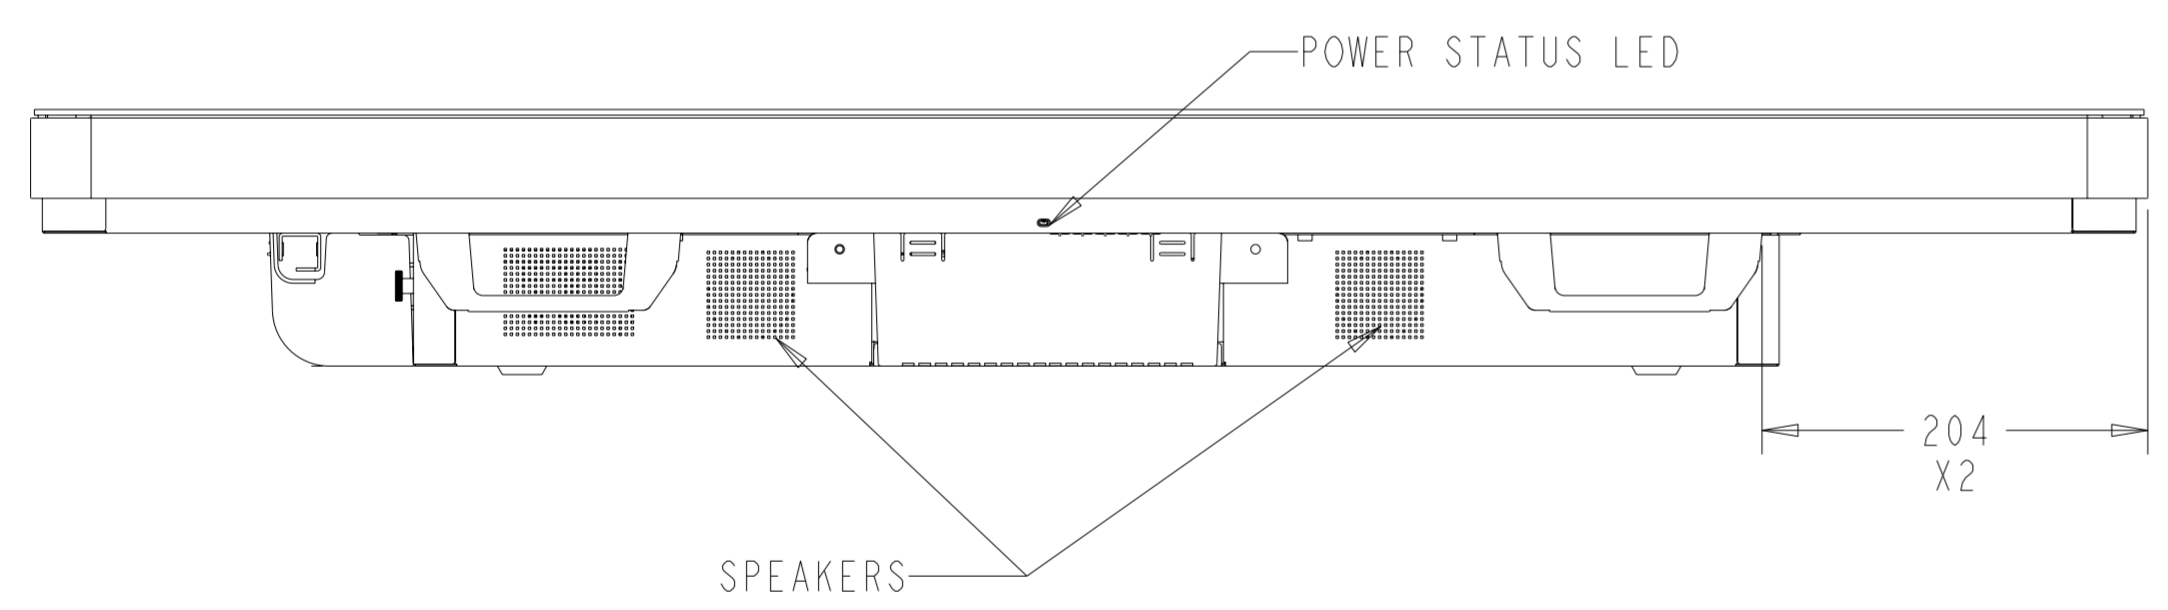

TITLE: 4600L

APR=140.2
INTELLITOUCH=143.8

APR=65.4
INTELLITOUCH=69.2

COMPUTER MODULE ASSEMBLY (OPTIONAL)

COMPUTER MODULE I/O PANEL (OPTIONAL)

MONITOR I/O PANEL

DIMENSIONS ARE IN MILLIMETERS

TITLE: 4600L

OPTIONAL STAND KIT P/N: E448725

STAND DOES NOT SUPPORT PORTRAIT ORIENTATION

DIMENSIONS ARE IN MILLIMETERS