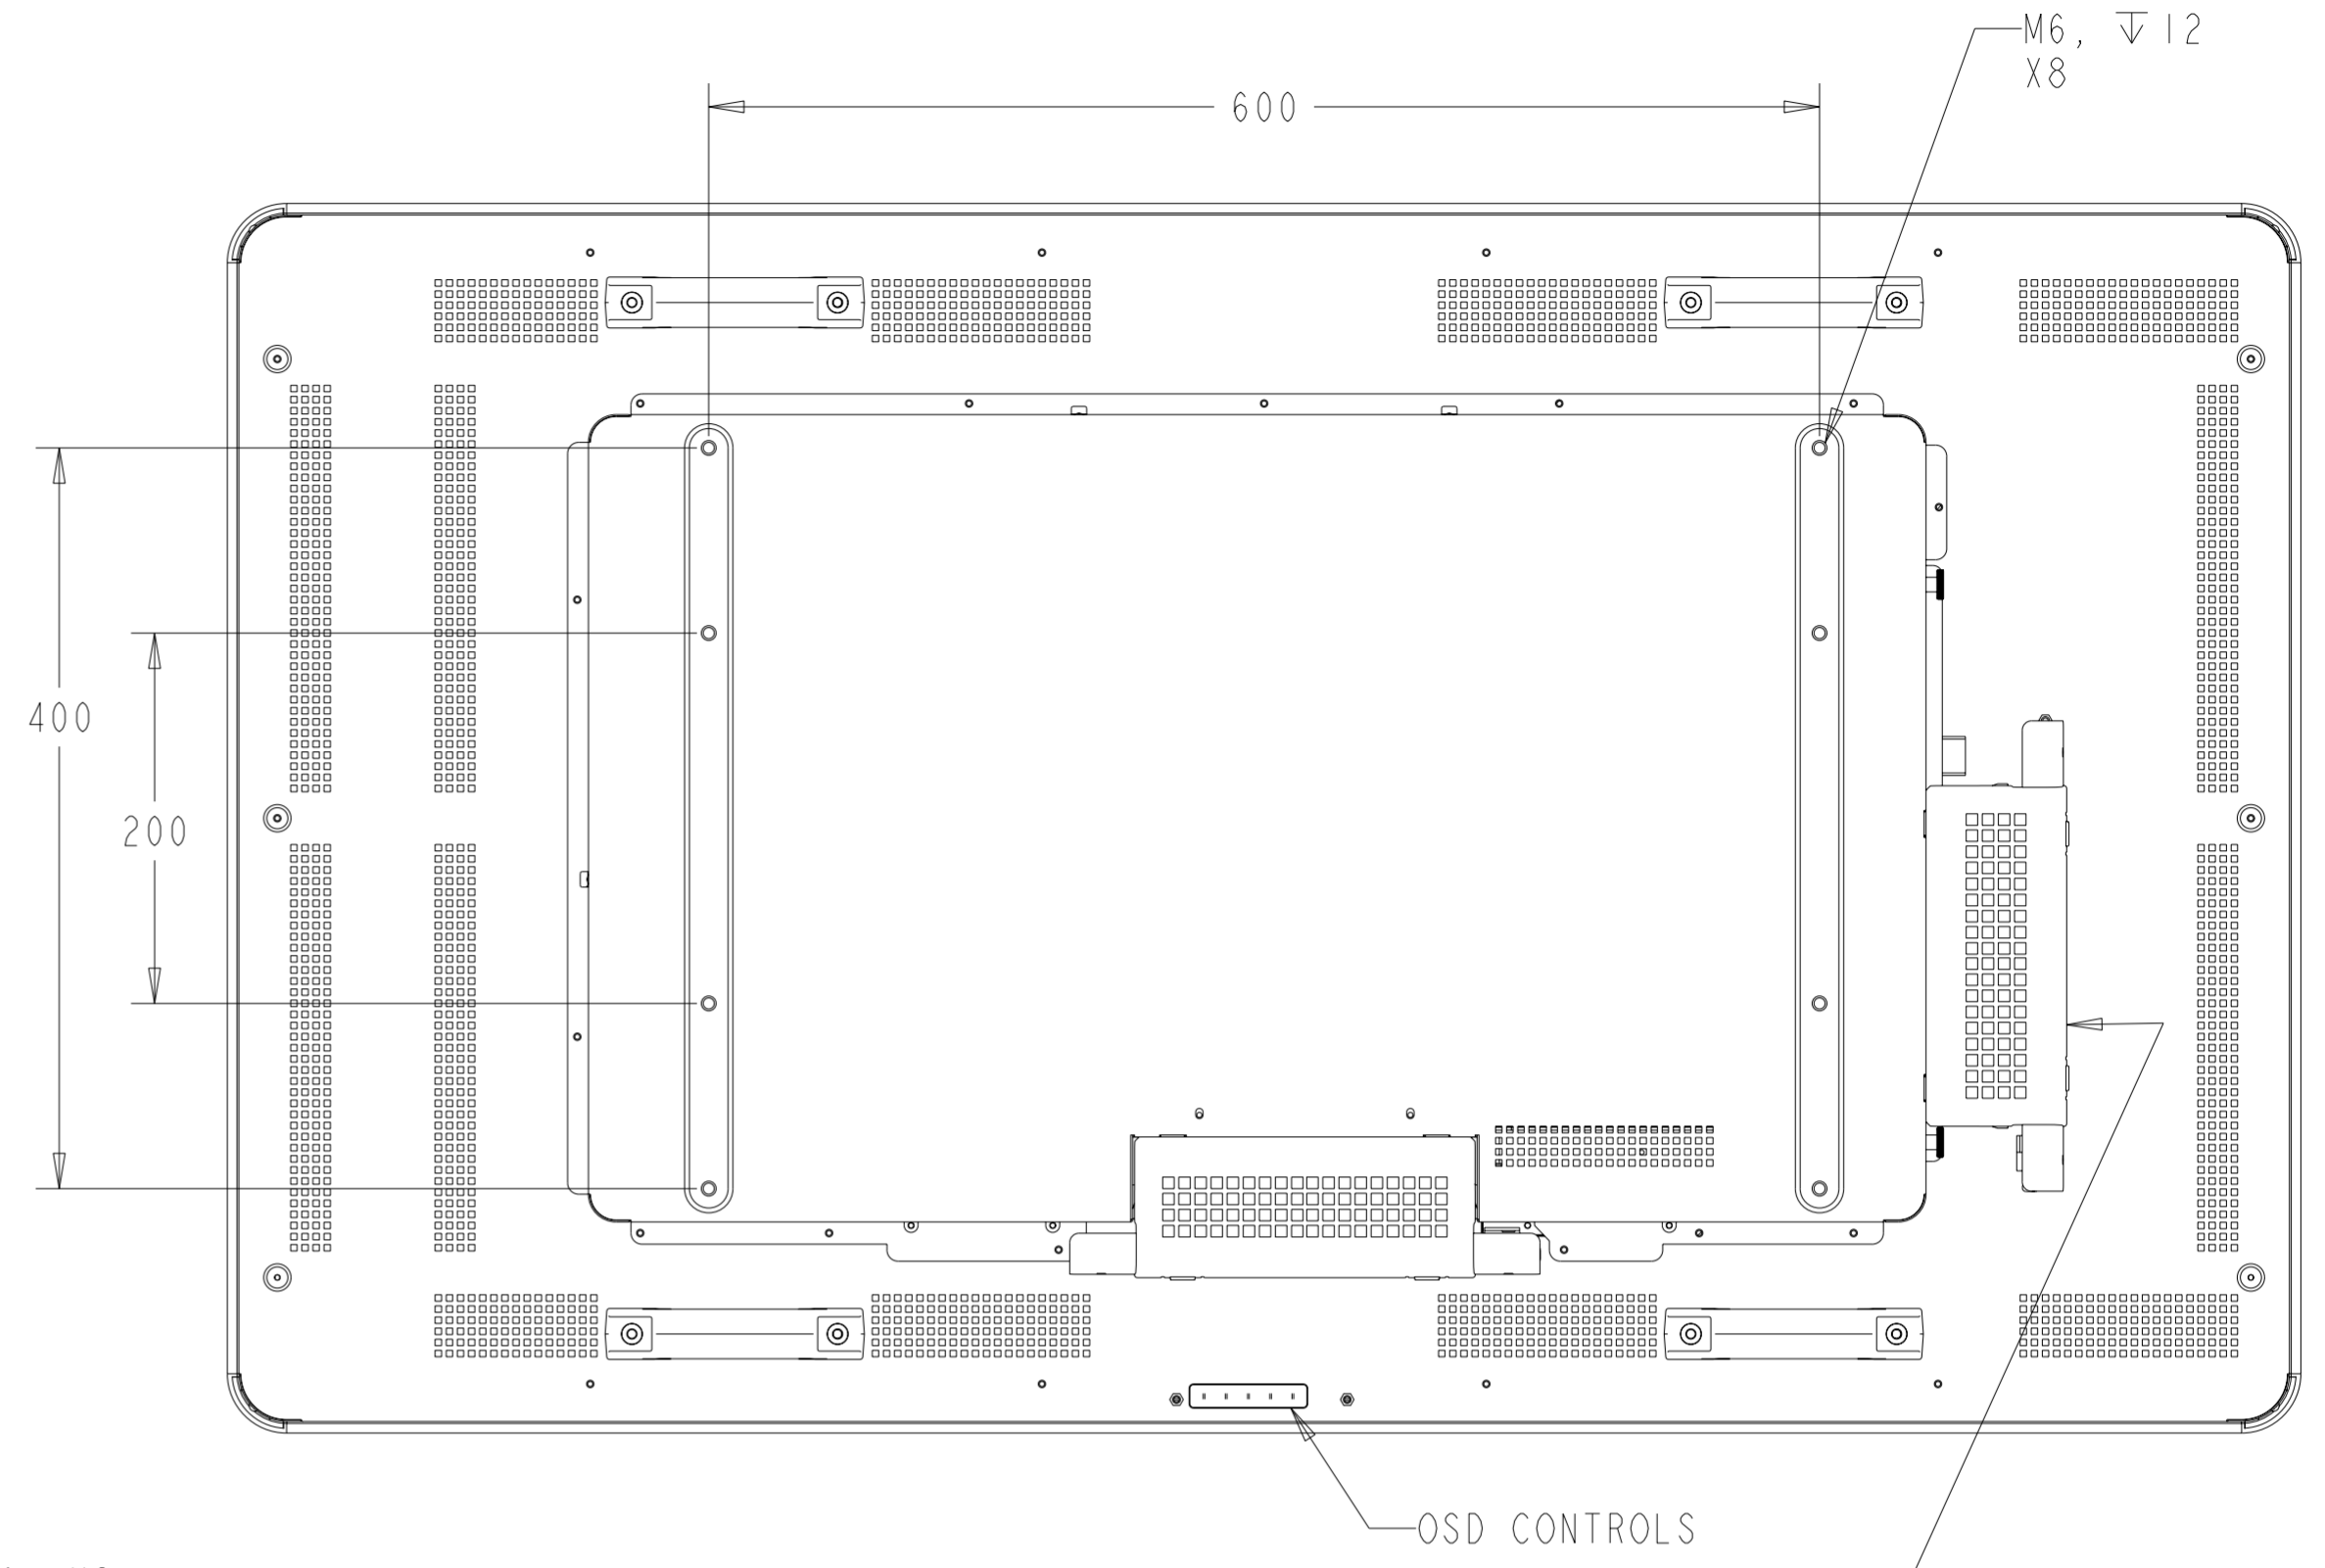

TITLE: 4600L

APR=140.2
INTELLITOUCH=143.8

APR=65.4
INTELLITOUCH=69.2

COMPUTER MODULE ASSEMBLY (OPTIONAL)

COMPUTER MODULE I/O PANEL (OPTIONAL)

MONITOR I/O PANEL

DIMENSIONS ARE IN MILLIMETERS

TITLE: 4600L

OPTIONAL STAND KIT P/N: E448725

STAND DOES NOT SUPPORT PORTRAIT ORIENTATION

DIMENSIONS ARE IN MILLIMETERS