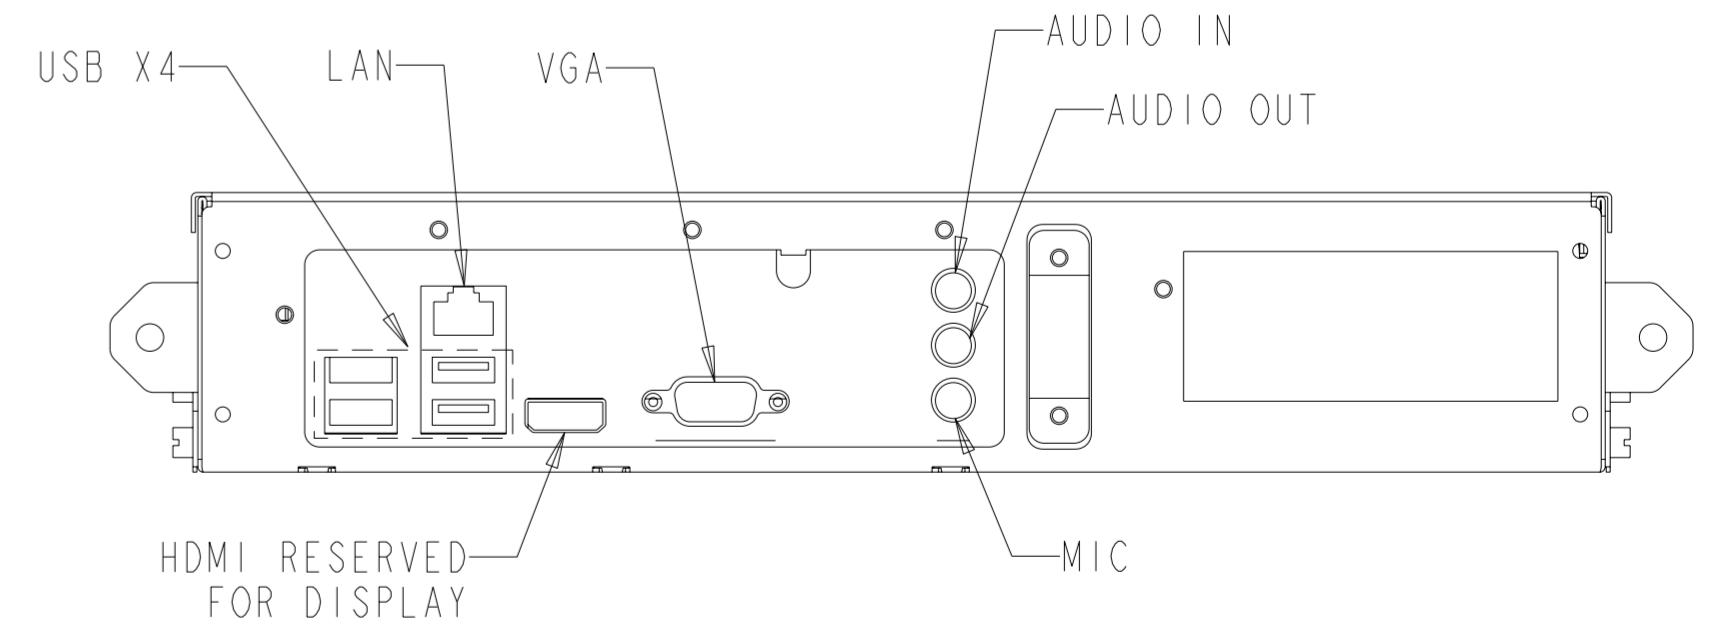

TITLE: 4600L

APR=140.2
INTELLITOUCH=143.8

APR=65.4
INTELLITOUCH=69.2

COMPUTER MODULE ASSEMBLY (OPTIONAL)

COMPUTER MODULE I/O PANEL (OPTIONAL)

MONITOR I/O PANEL

DIMENSIONS ARE IN MILLIMETERS

TITLE: 4600L

OPTIONAL STAND KIT P/N: E448725

STAND DOES NOT SUPPORT PORTRAIT ORIENTATION

DIMENSIONS ARE IN MILLIMETERS