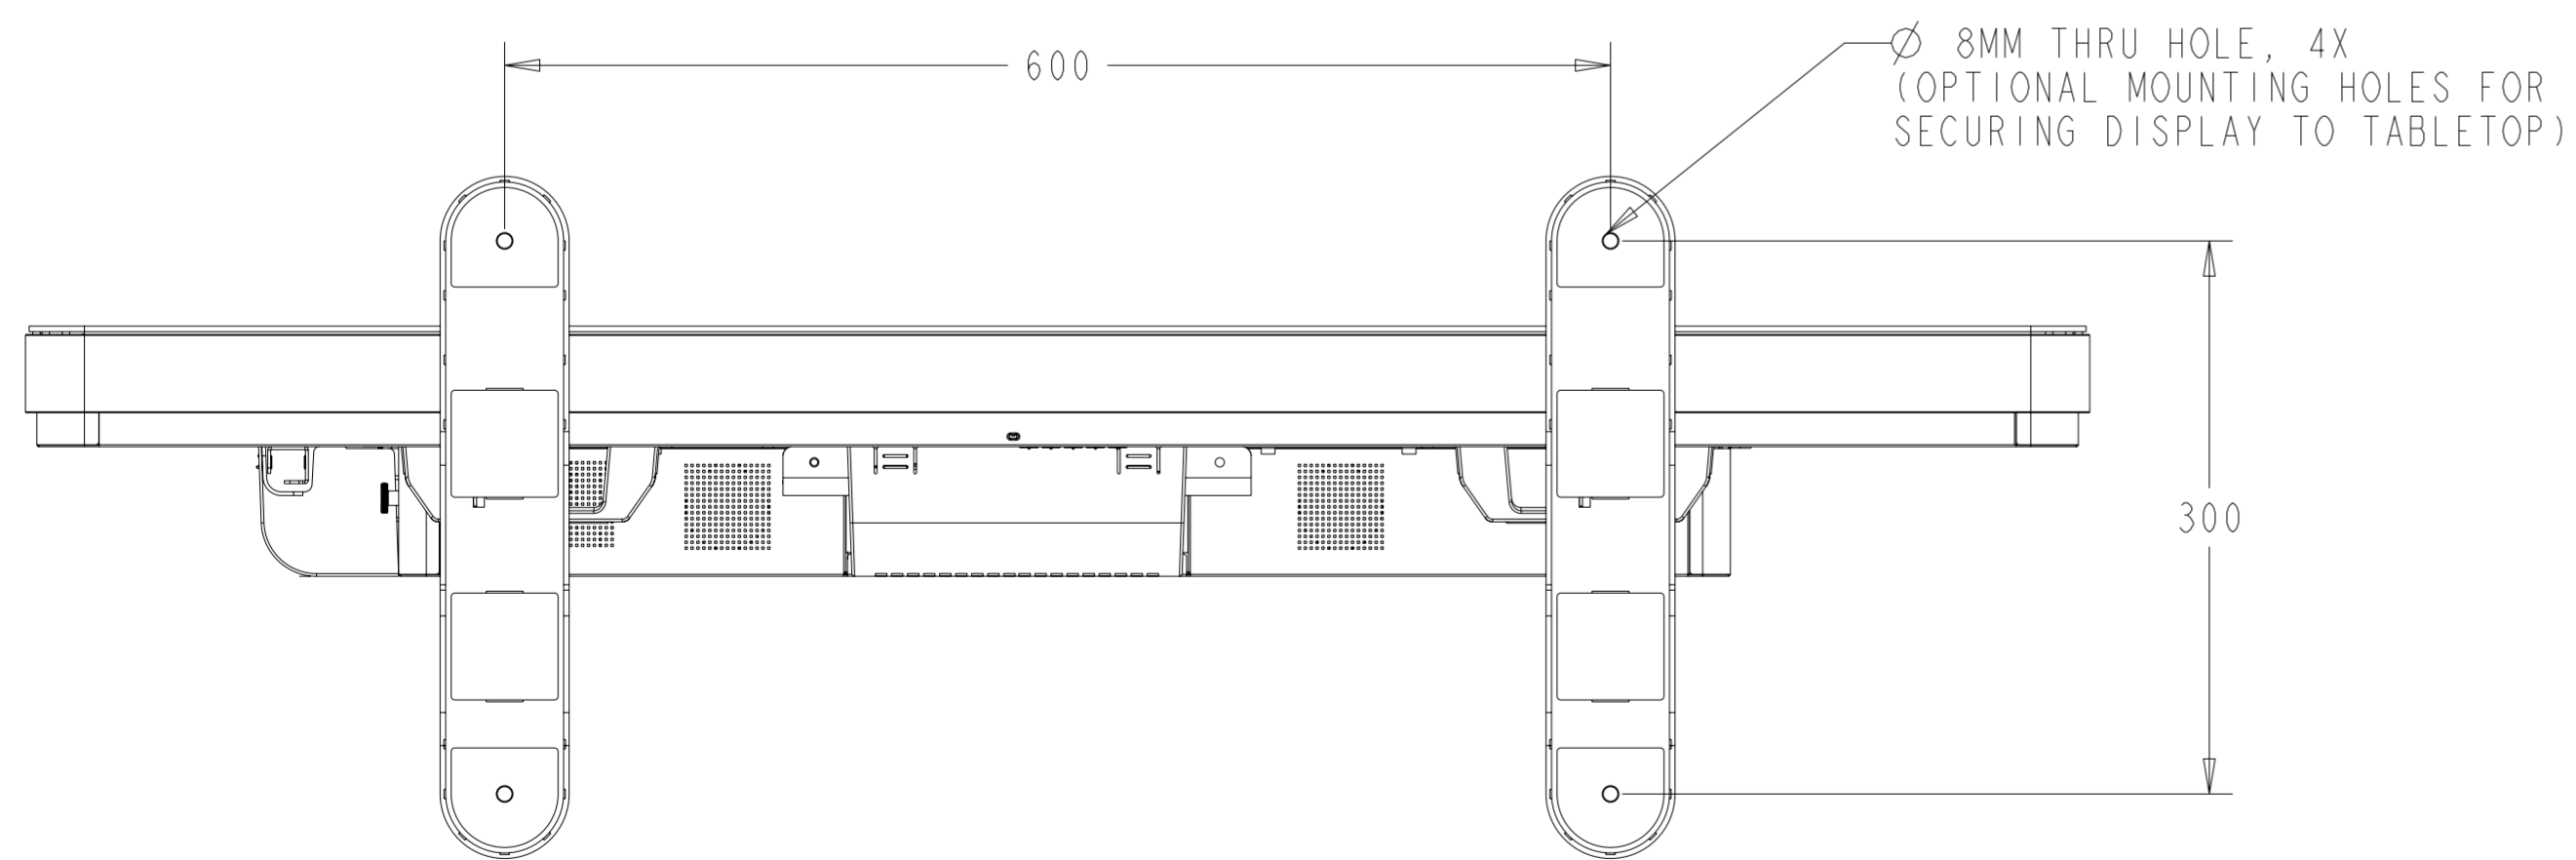

TITLE: 4600L

APR=140.2
INTELLITOUCH=143.8

APR=65.4
INTELLITOUCH=69.2

COMPUTER MODULE ASSEMBLY (OPTIONAL)

COMPUTER MODULE I/O PANEL (OPTIONAL)

MONITOR I/O PANEL

DIMENSIONS ARE IN MILLIMETERS

TITLE: 4600L

OPTIONAL STAND KIT P/N: E448725

STAND DOES NOT SUPPORT PORTRAIT ORIENTATION

DIMENSIONS ARE IN MILLIMETERS