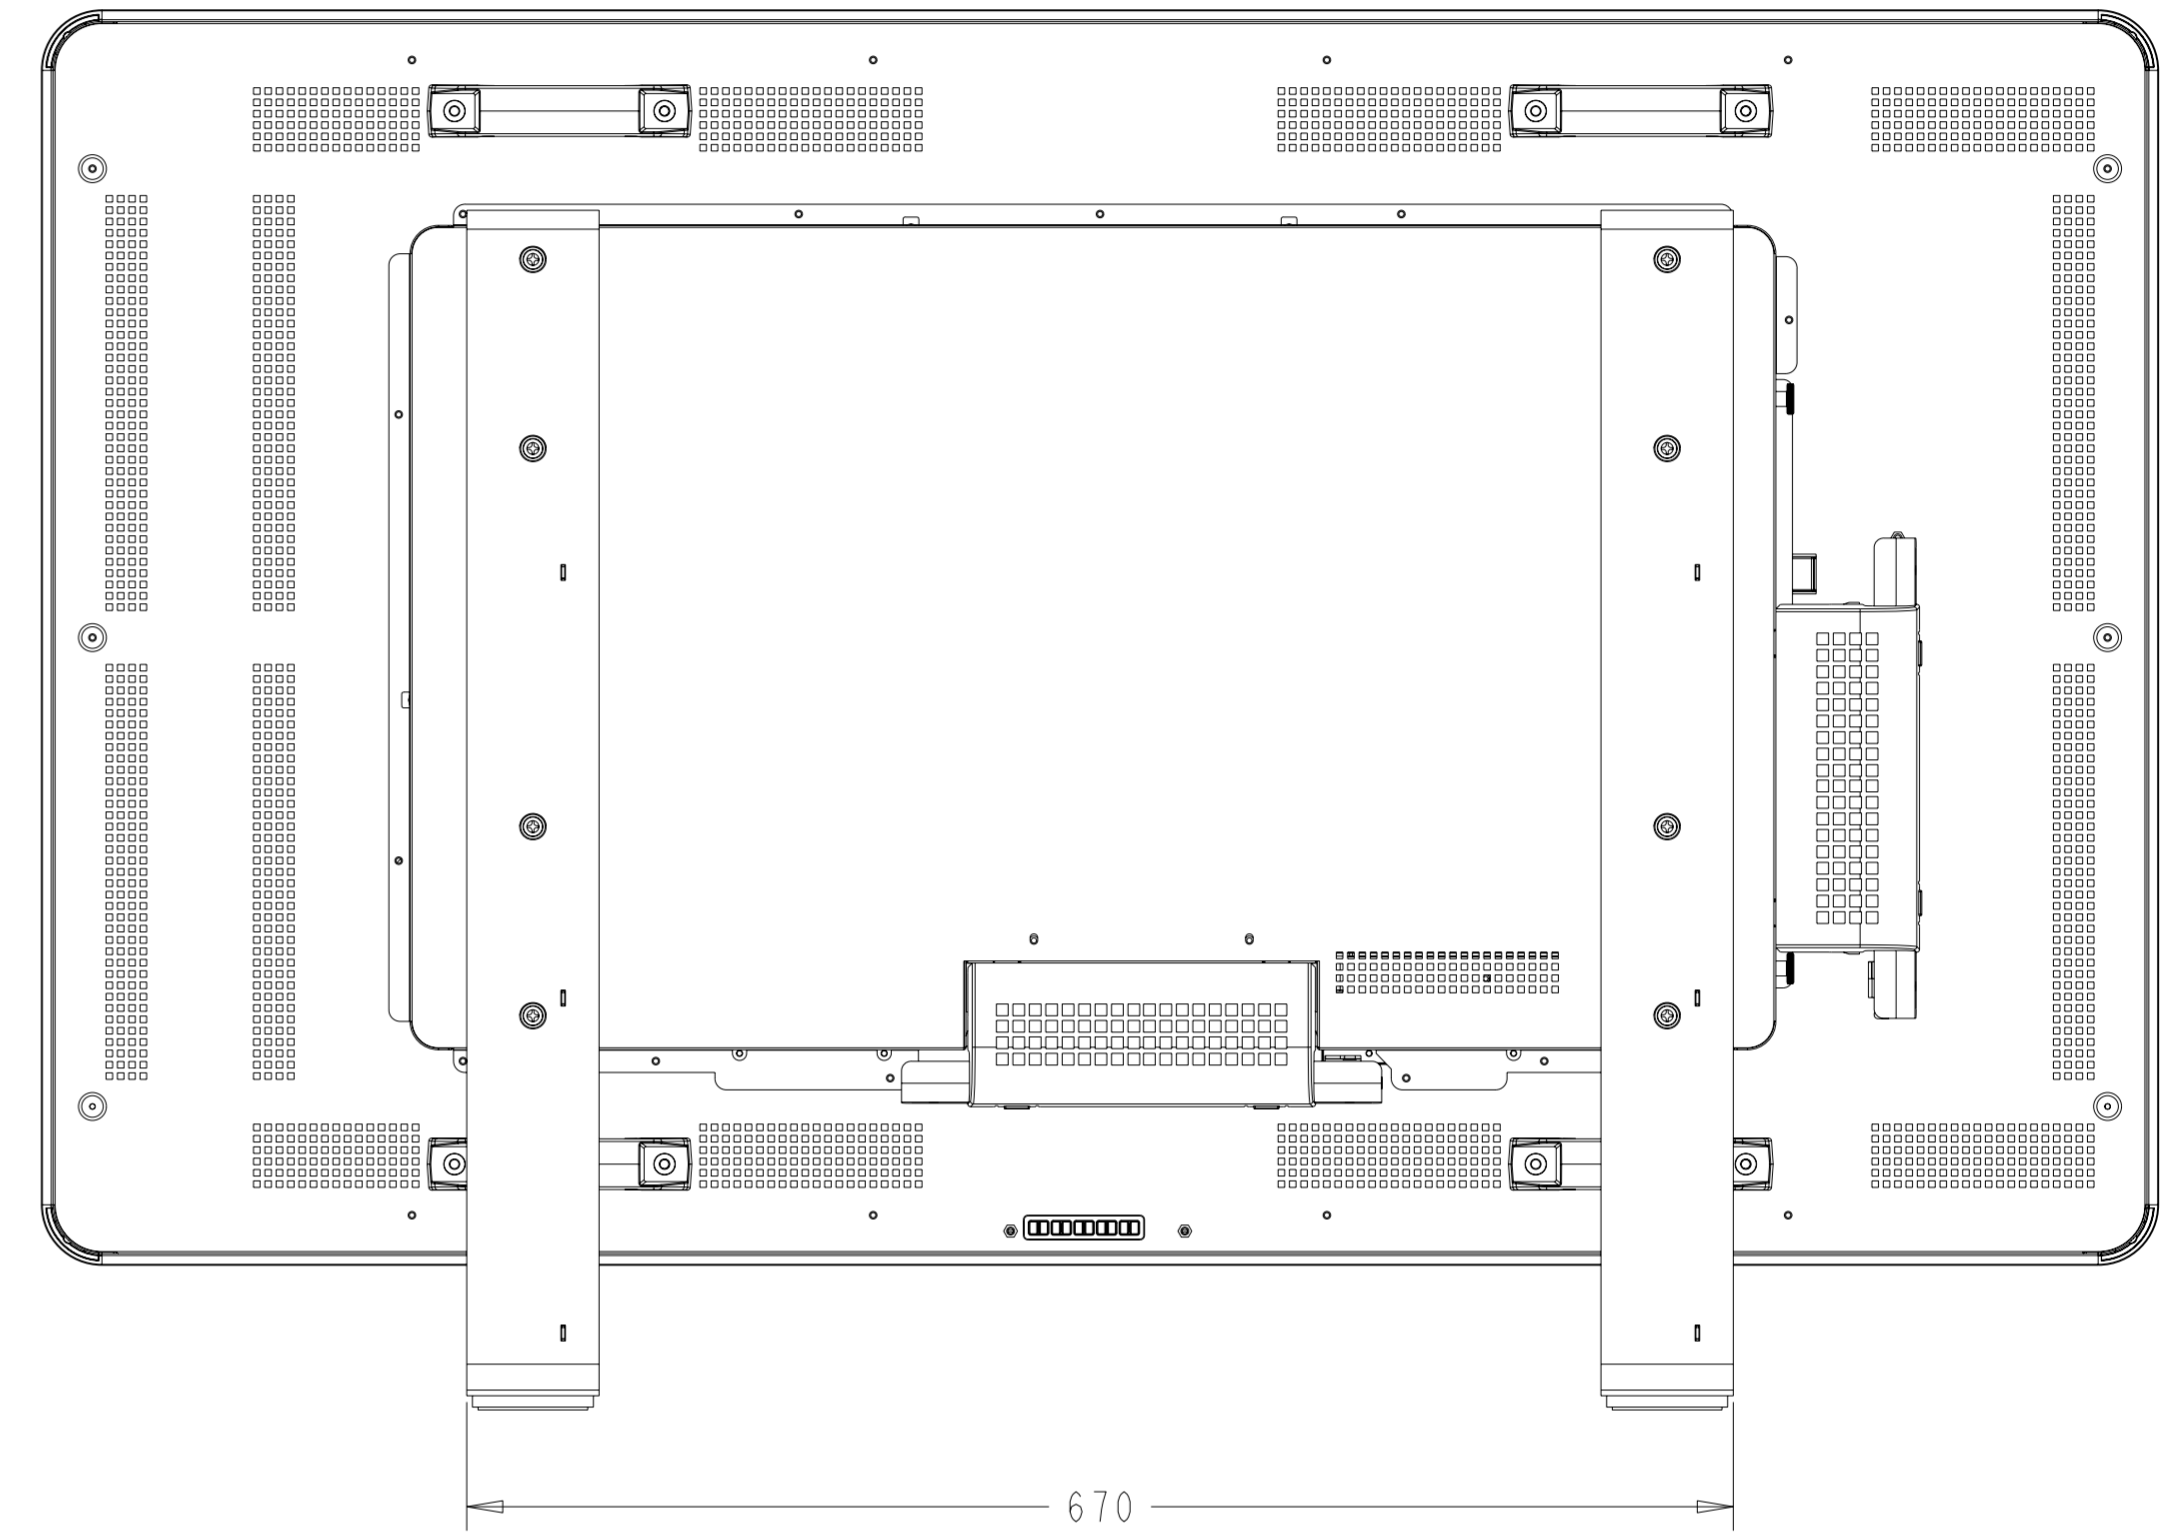

TITLE: 4600L

APR=140.2
INTELLITOUCH=143.8

APR=65.4
INTELLITOUCH=69.2

COMPUTER MODULE ASSEMBLY (OPTIONAL)

COMPUTER MODULE I/O PANEL (OPTIONAL)

MONITOR I/O PANEL

DIMENSIONS ARE IN MILLIMETERS

TITLE: 4600L

OPTIONAL STAND KIT P/N: E448725

STAND DOES NOT SUPPORT PORTRAIT ORIENTATION

DIMENSIONS ARE IN MILLIMETERS