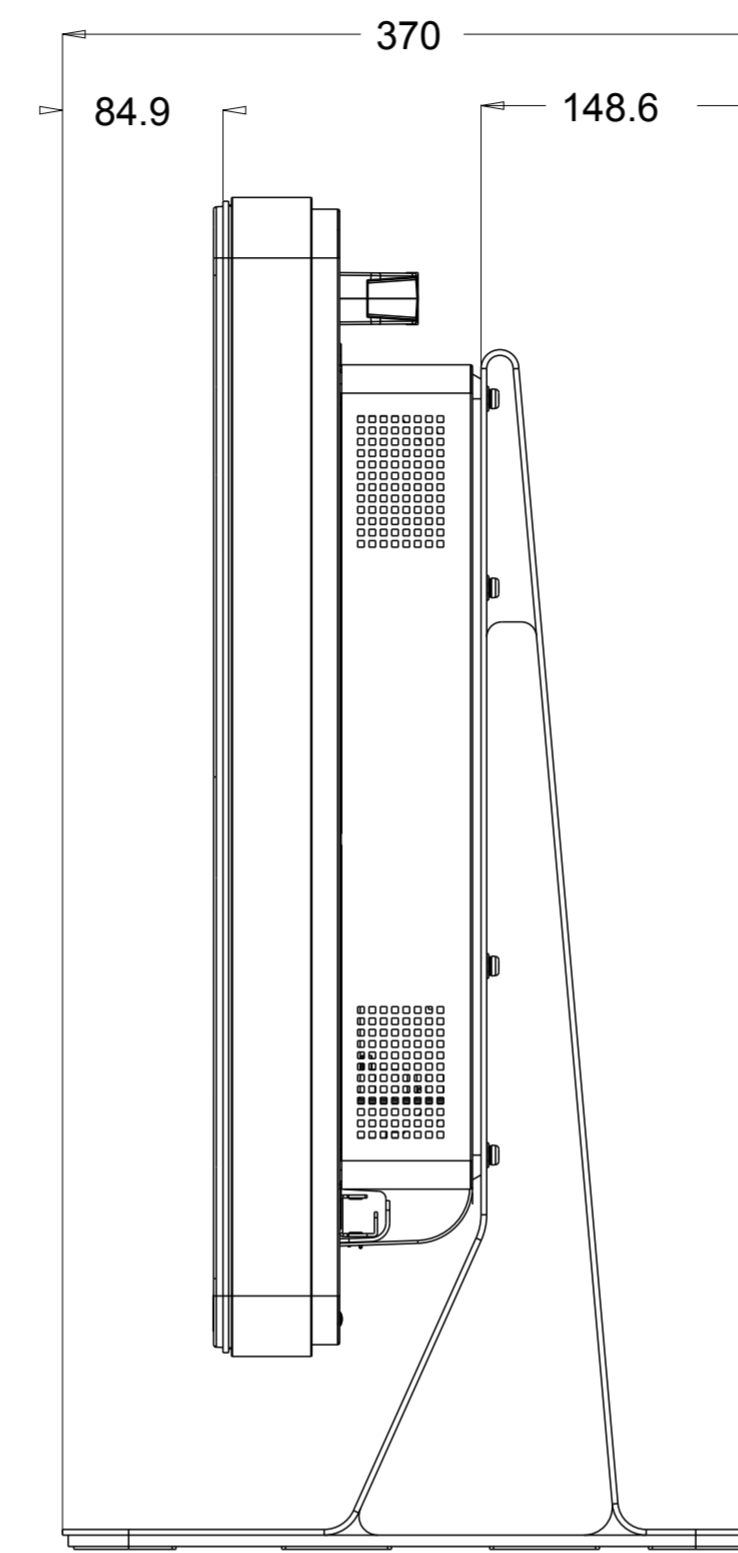

MONITOR I/O PANEL

COMPUTER MODULE I/O PANEL (OPTIONAL)

COMPUTER MODULE ASSEMBLY (OPTIONAL)

DIMENSIONS ARE IN MILLIMETERS

TITLE: 4200L

OPTIONAL STAND KIT P/N:E448725

STAND DOES NOT SUPPORT PORTRAIT ORIENTATION

DIMENSIONS ARE IN MILLIMETERS