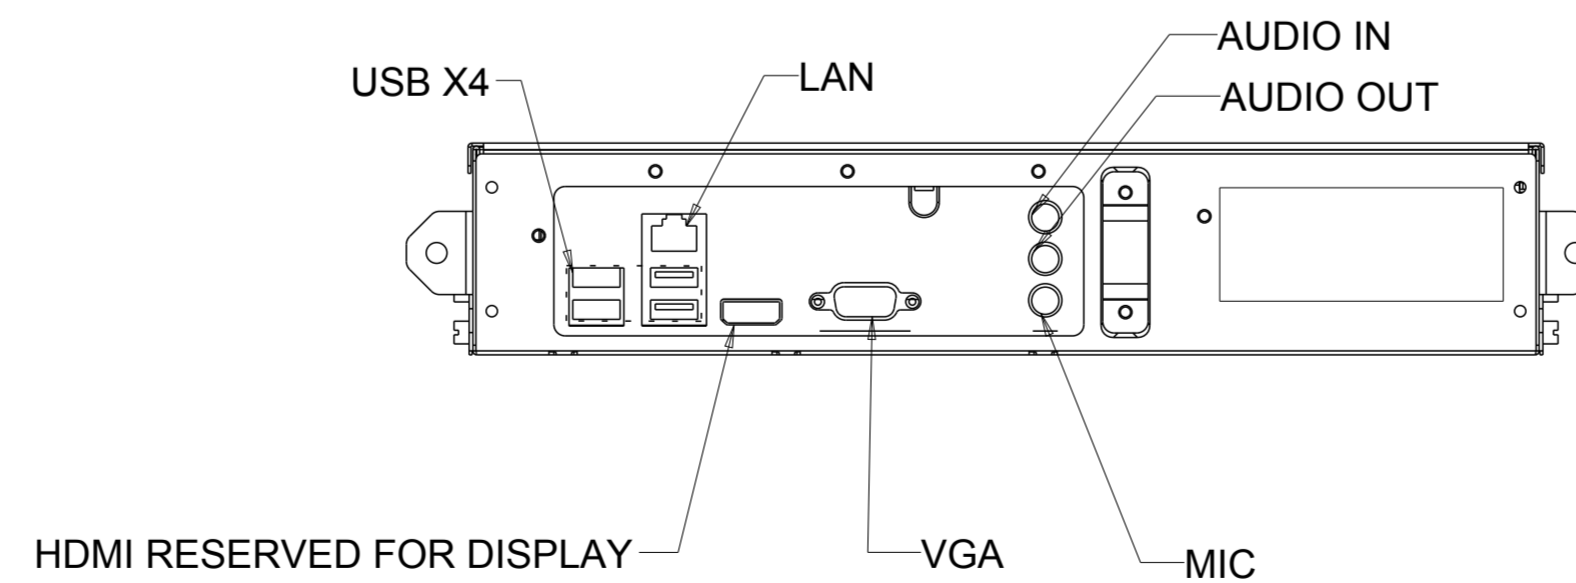

MONITOR I/O PANEL

COMPUTER MODULE I/O PANEL (OPTIONAL)

COMPUTER MODULE ASSEMBLY (OPTIONAL)

DIMENSIONS ARE IN MILLIMETERS

TITLE: 4200L

OPTIONAL STAND KIT P/N:E448725

STAND DOES NOT SUPPORT PORTRAIT ORIENTATION

DIMENSIONS ARE IN MILLIMETERS