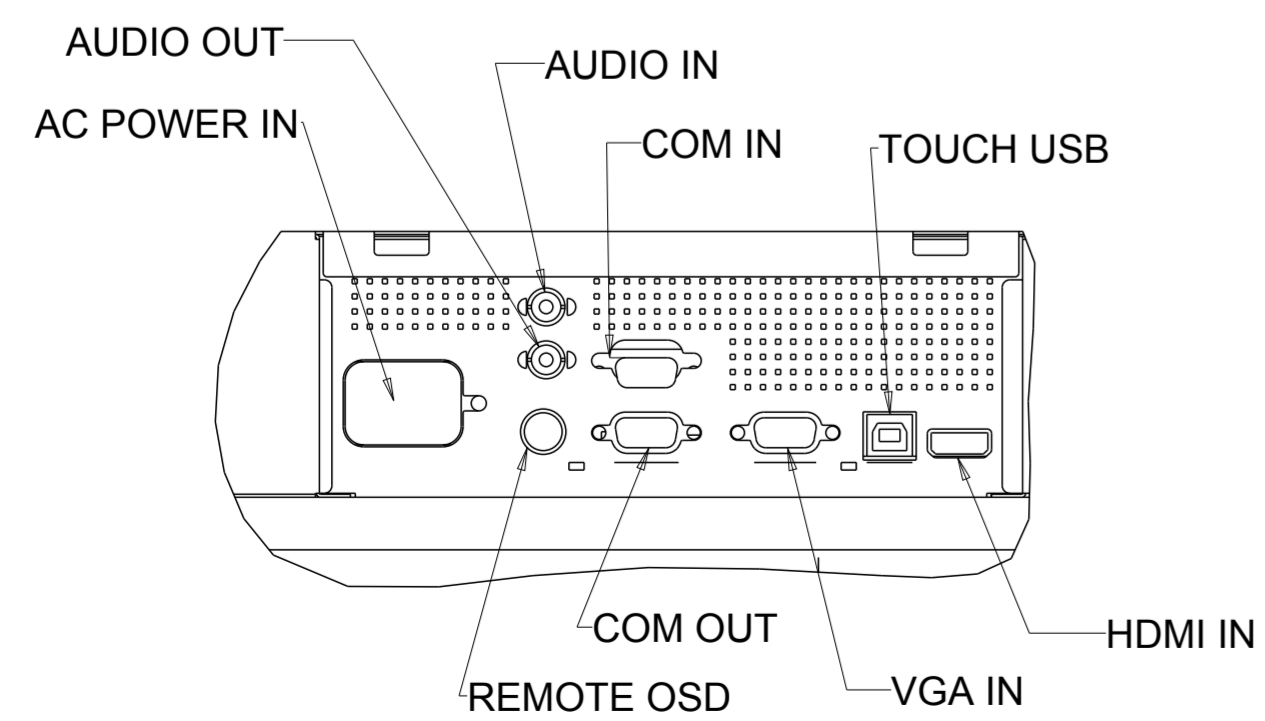

MONITOR I/O PANEL

COMPUTER MODULE I/O PANEL (OPTIONAL)

COMPUTER MODULE ASSEMBLY (OPTIONAL)

DIMENSIONS ARE IN MILLIMETERS

TITLE: 4200L

OPTIONAL STAND KIT P/N:E448725

STAND DOES NOT SUPPORT PORTRAIT ORIENTATION

DIMENSIONS ARE IN MILLIMETERS