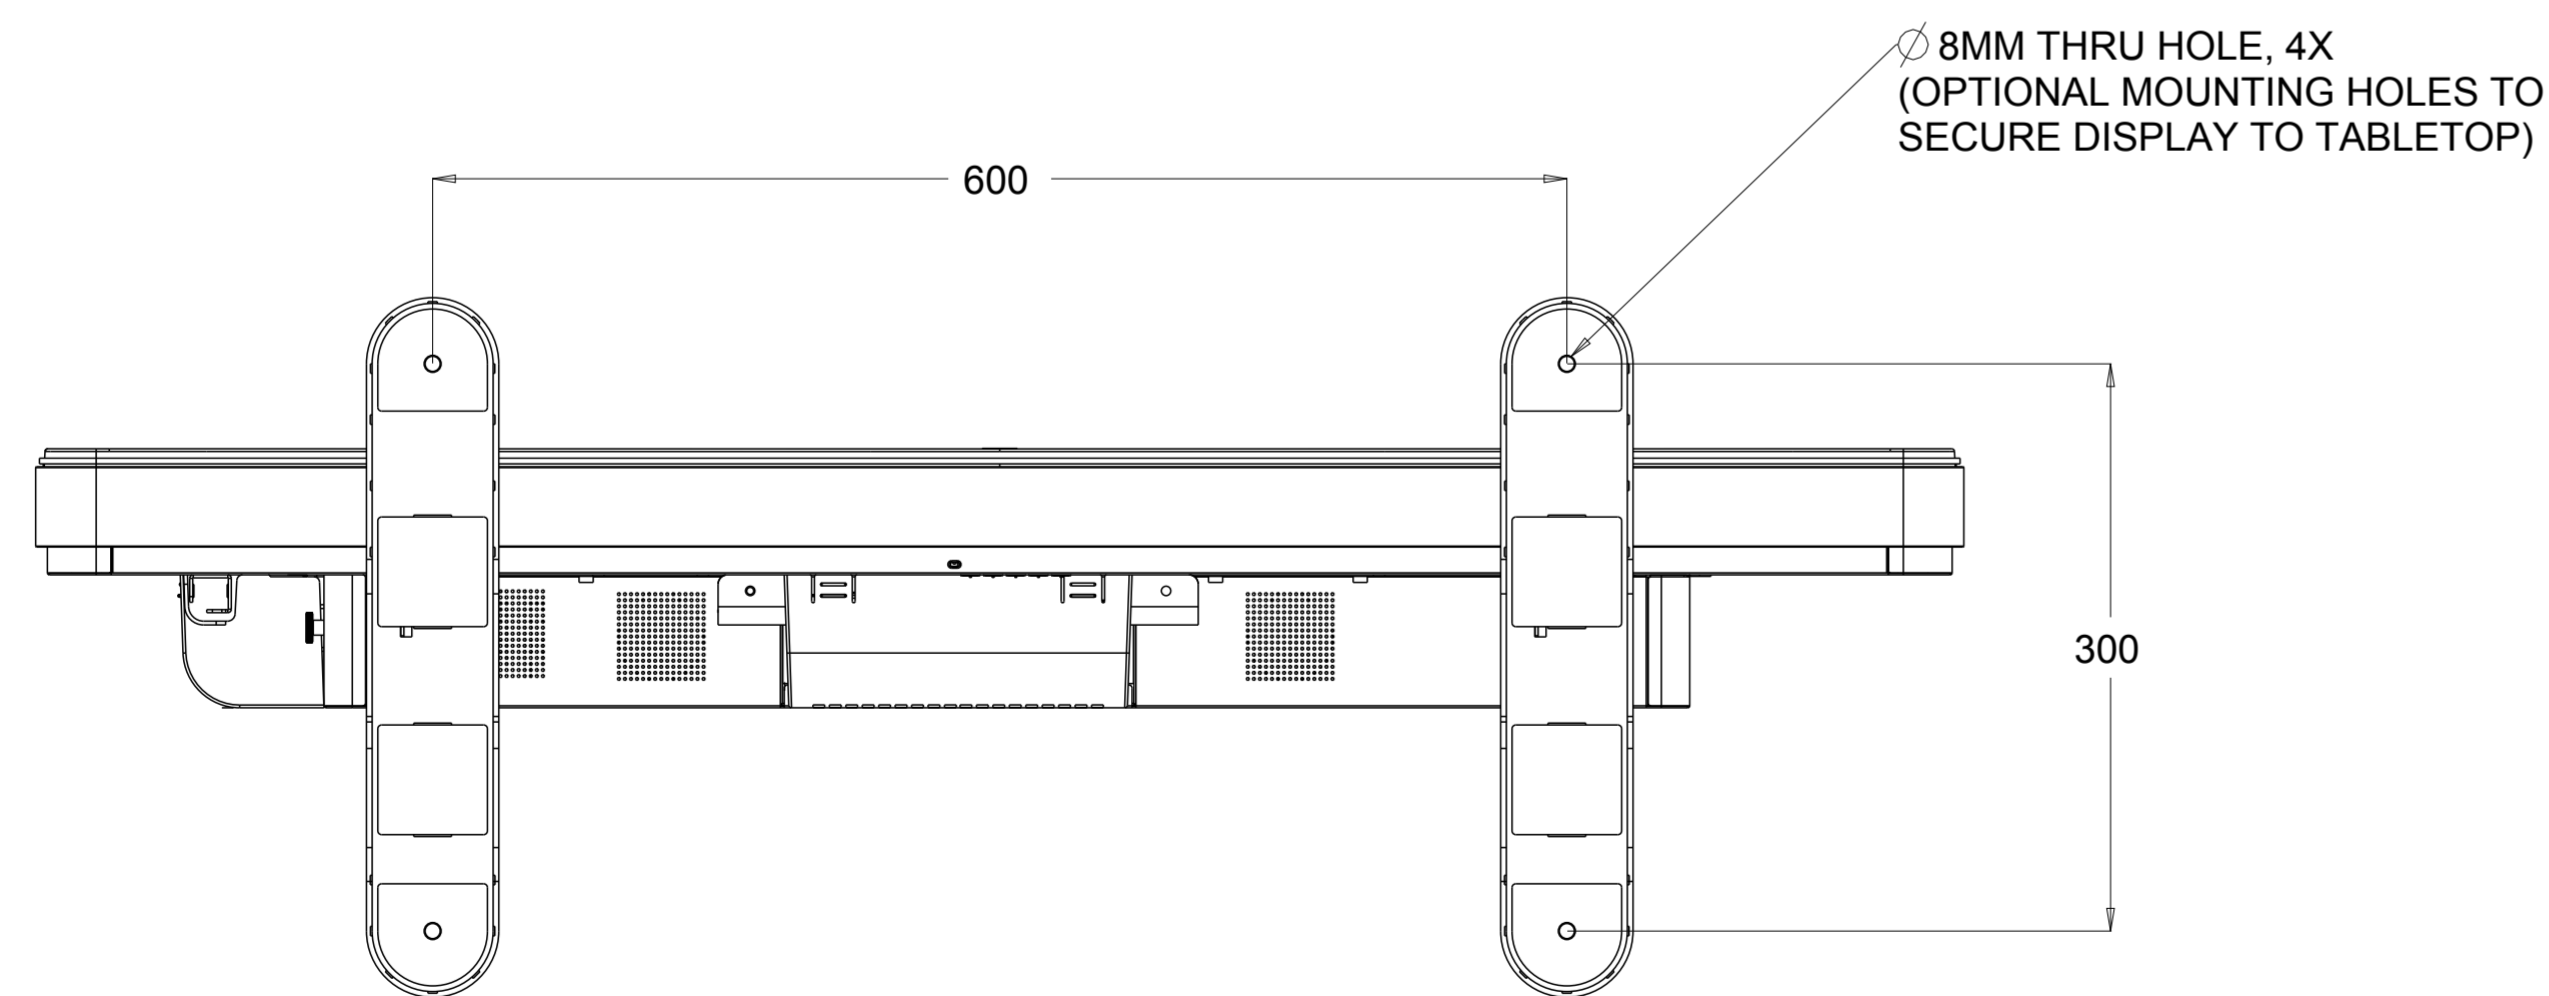

MONITOR I/O PANEL

COMPUTER MODULE I/O PANEL (OPTIONAL)

COMPUTER MODULE ASSEMBLY (OPTIONAL)

DIMENSIONS ARE IN MILLIMETERS

TITLE: 4200L

OPTIONAL STAND KIT P/N:E448725

STAND DOES NOT SUPPORT PORTRAIT ORIENTATION

DIMENSIONS ARE IN MILLIMETERS