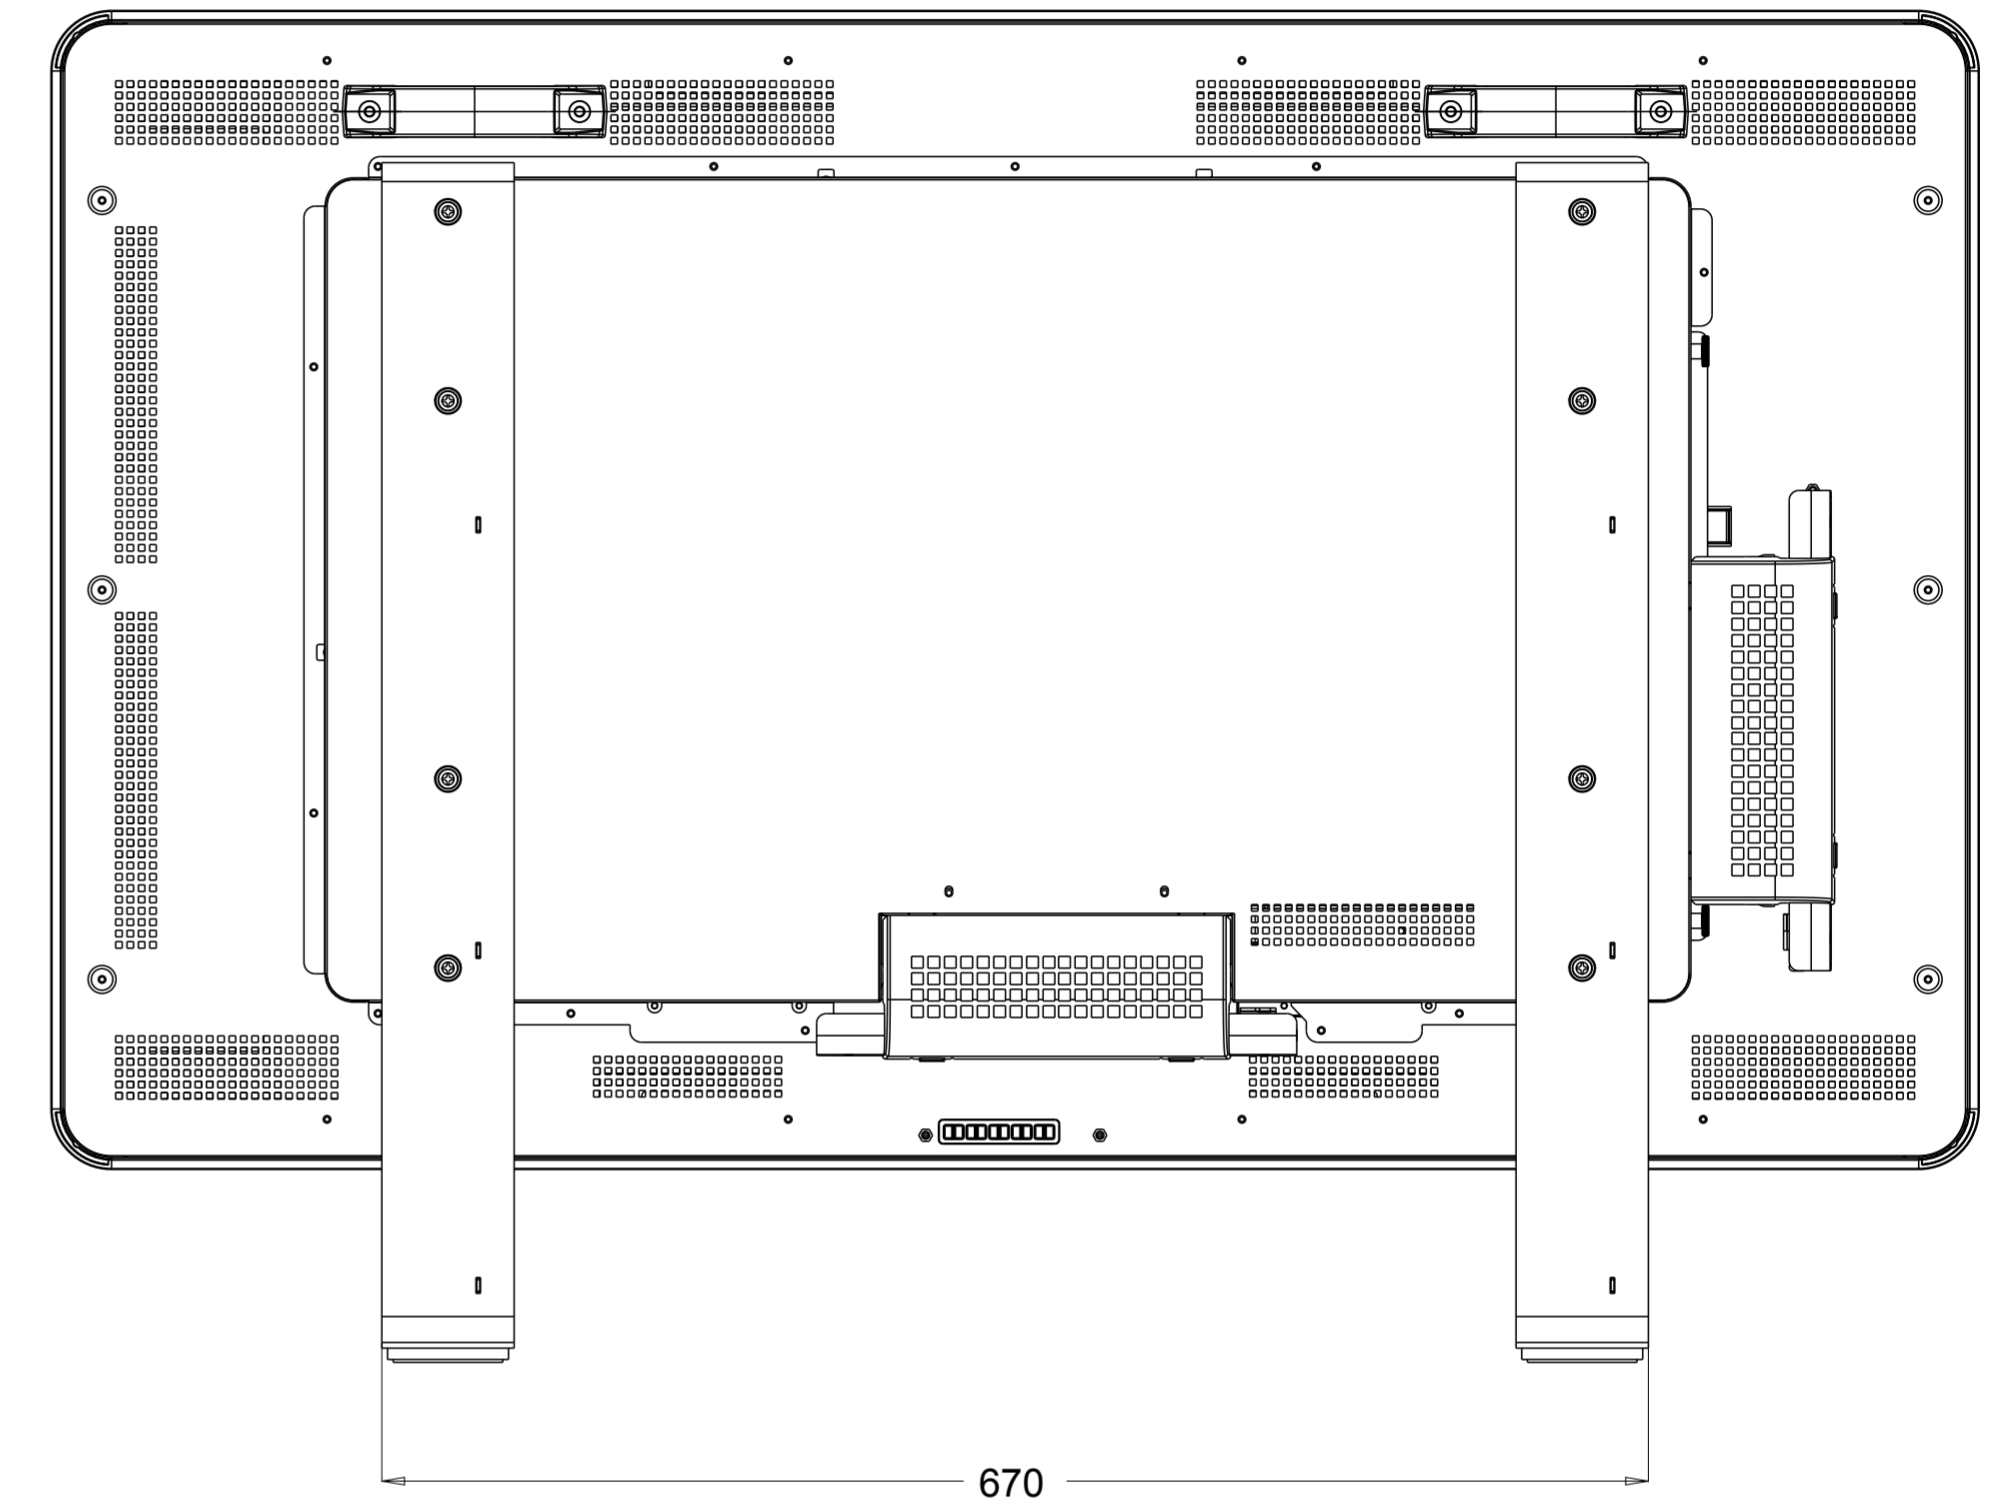

MONITOR I/O PANEL

COMPUTER MODULE I/O PANEL (OPTIONAL)

COMPUTER MODULE ASSEMBLY (OPTIONAL)

DIMENSIONS ARE IN MILLIMETERS

TITLE: 4200L

OPTIONAL STAND KIT P/N:E448725

STAND DOES NOT SUPPORT PORTRAIT ORIENTATION

DIMENSIONS ARE IN MILLIMETERS