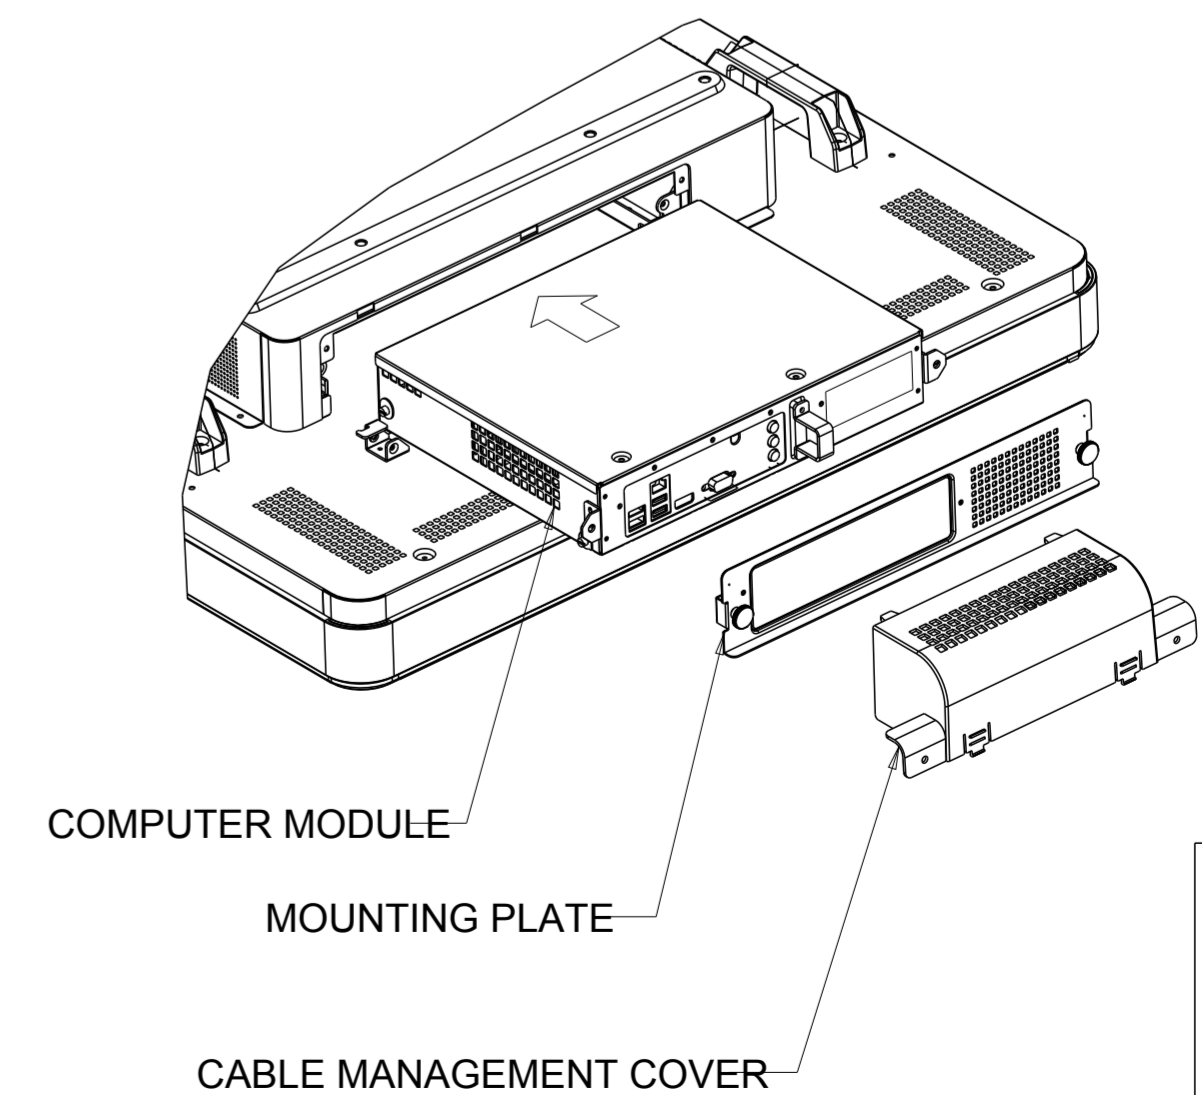

MONITOR I/O PANEL

COMPUTER MODULE I/O PANEL (OPTIONAL)

COMPUTER MODULE ASSEMBLY (OPTIONAL)

DIMENSIONS ARE IN MILLIMETERS

TITLE: 4200L

OPTIONAL STAND KIT P/N:E448725

STAND DOES NOT SUPPORT PORTRAIT ORIENTATION

DIMENSIONS ARE IN MILLIMETERS