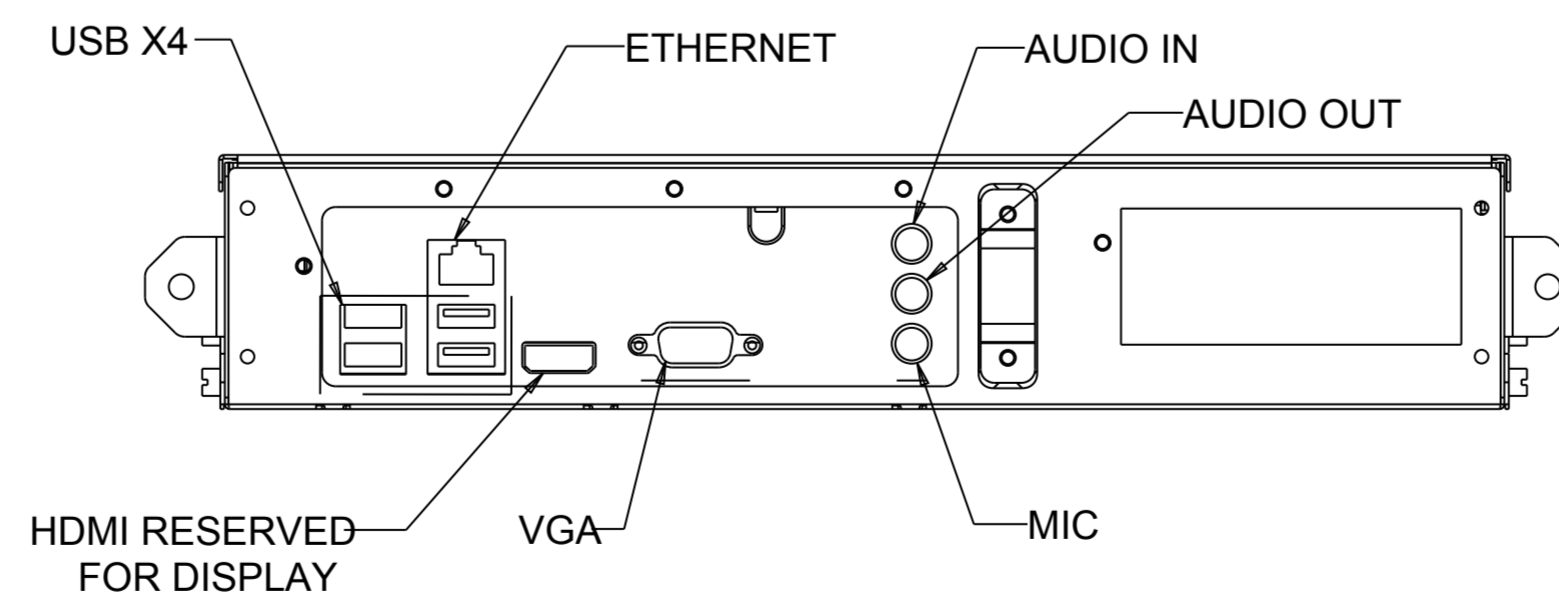

MONITOR I/O PANEL

COMPUTER MODULE I/O PANEL (OPTIONAL)

COMPUTER MODULE ASSEMBLY (OPTIONAL)

TITLE: 3200L

OPTIONAL STAND KIT P/N: E953908

STAND DOES NOT SUPPORT PORTRAIT ORIENTATION

DIMENSIONS ARE IN MILLIMETERS