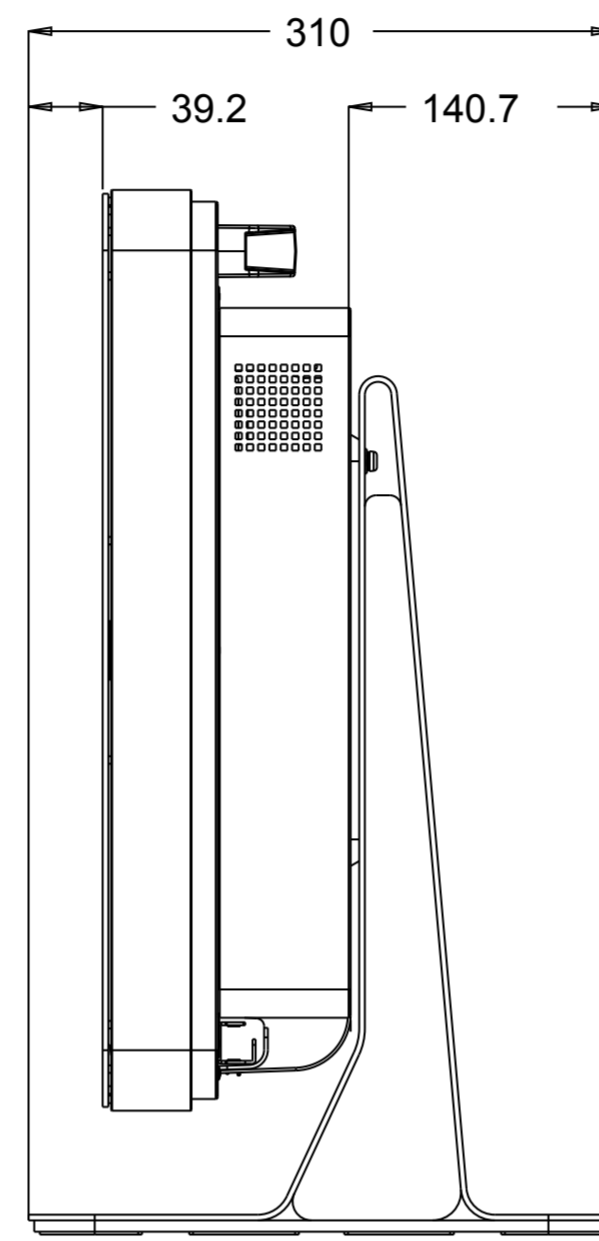

MONITOR I/O PANEL

COMPUTER MODULE I/O PANEL (OPTIONAL)

COMPUTER MODULE ASSEMBLY (OPTIONAL)

TITLE: 3200L

OPTIONAL STAND KIT P/N: E953908

STAND DOES NOT SUPPORT PORTRAIT ORIENTATION

DIMENSIONS ARE IN MILLIMETERS