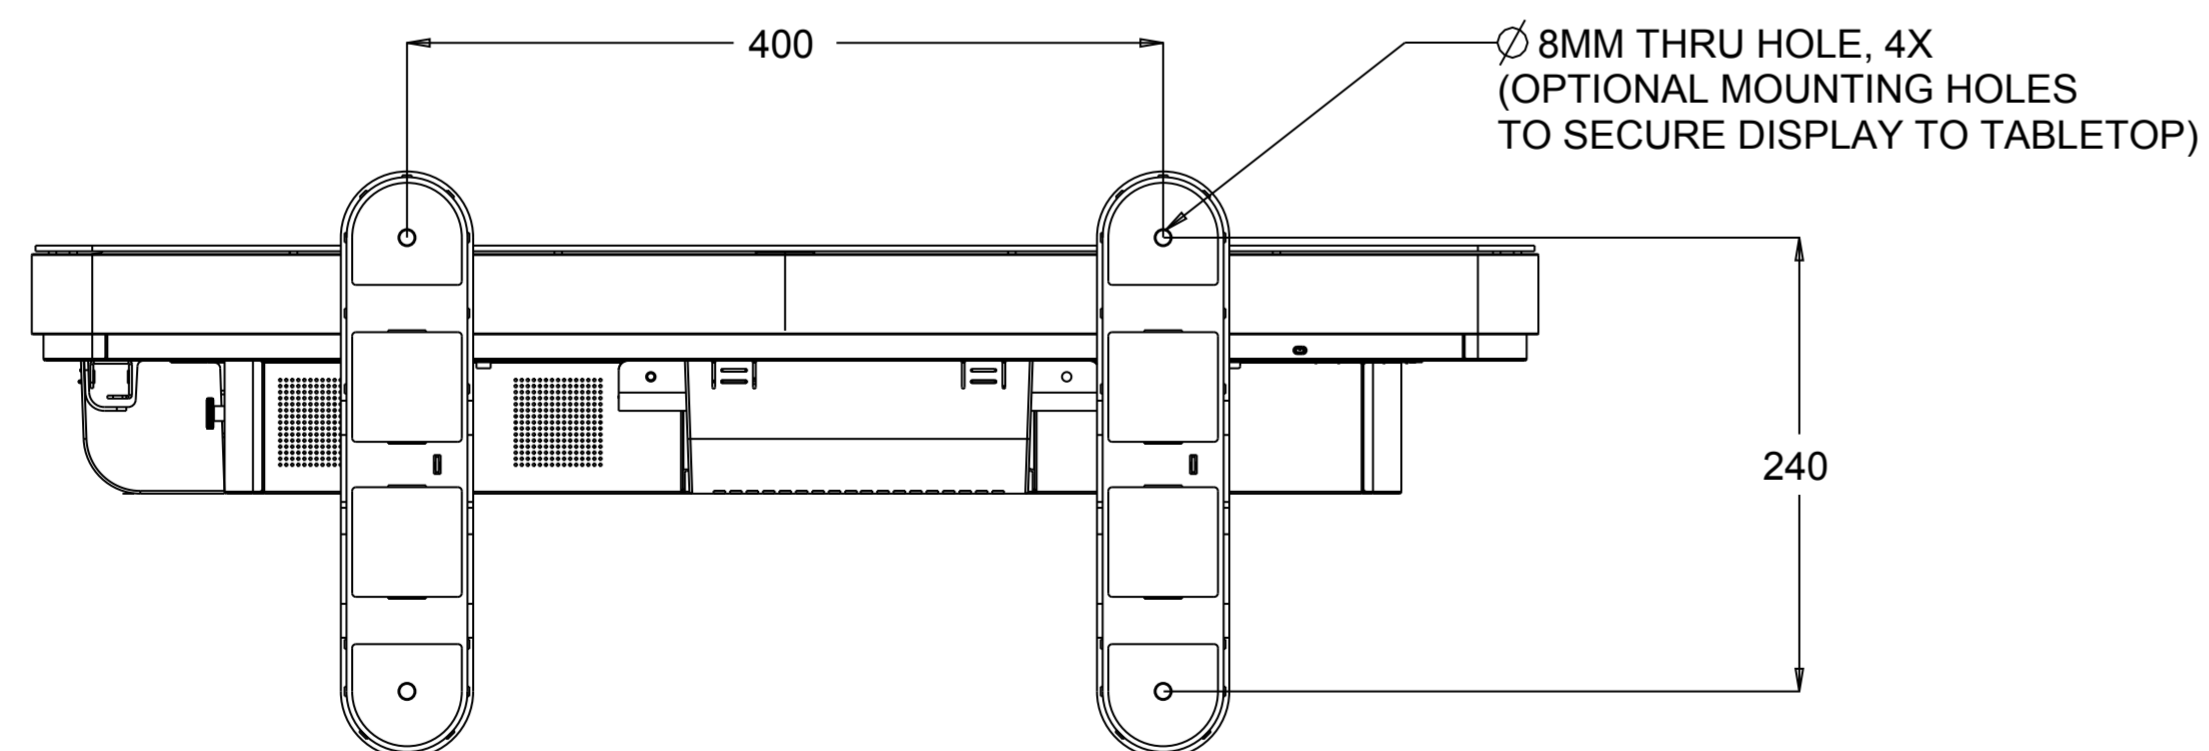

MONITOR I/O PANEL

COMPUTER MODULE I/O PANEL (OPTIONAL)

COMPUTER MODULE ASSEMBLY (OPTIONAL)

TITLE: 3200L

OPTIONAL STAND KIT P/N: E953908

STAND DOES NOT SUPPORT PORTRAIT ORIENTATION

DIMENSIONS ARE IN MILLIMETERS