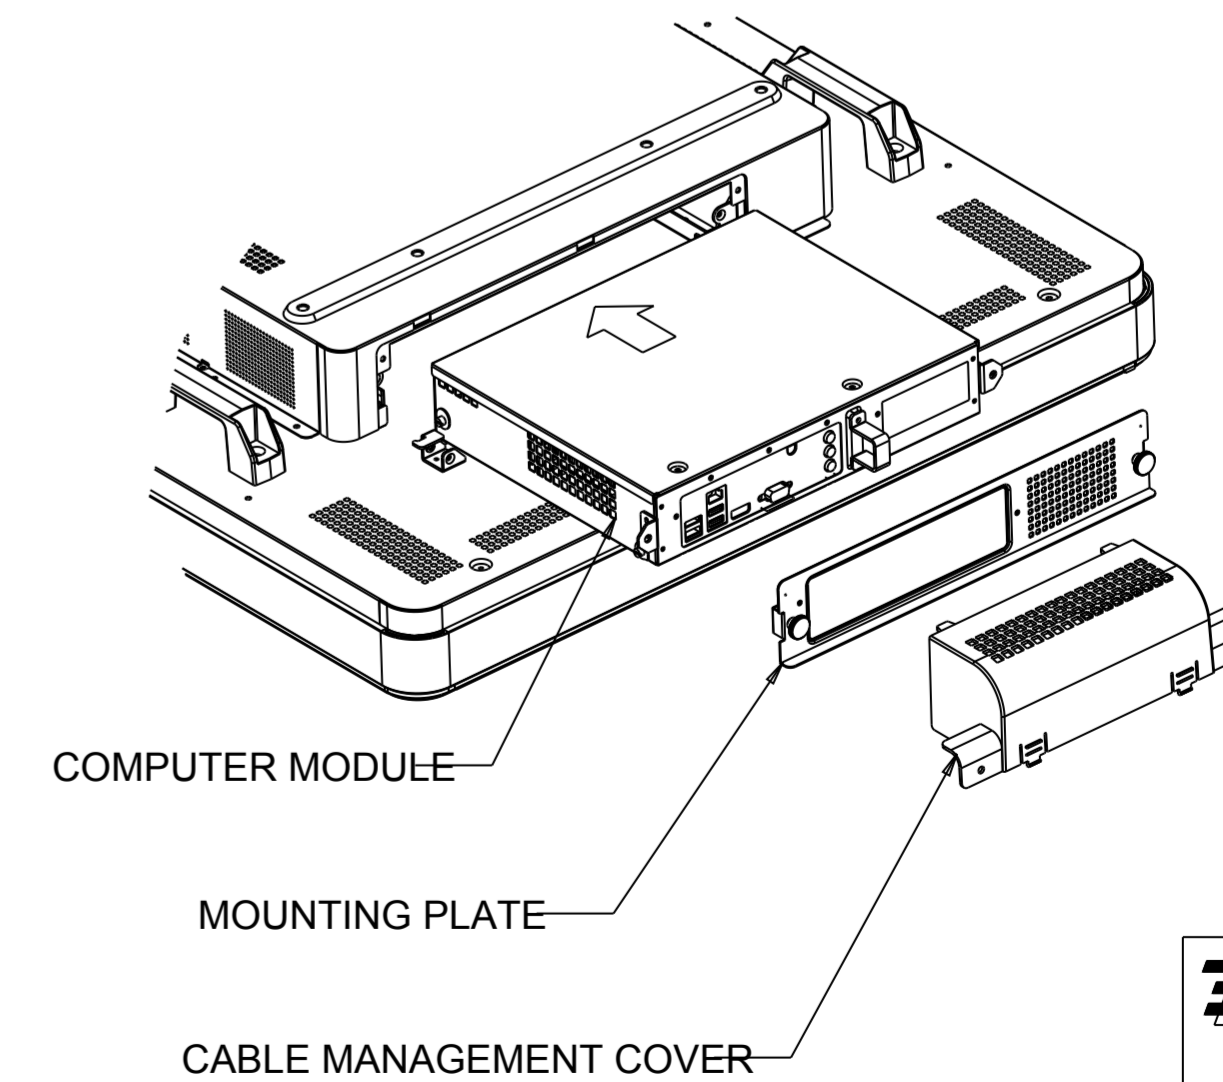

MONITOR I/O PANEL

COMPUTER MODULE I/O PANEL (OPTIONAL)

COMPUTER MODULE ASSEMBLY (OPTIONAL)

TITLE: 3200L

OPTIONAL STAND KIT P/N: E953908

STAND DOES NOT SUPPORT PORTRAIT ORIENTATION

DIMENSIONS ARE IN MILLIMETERS