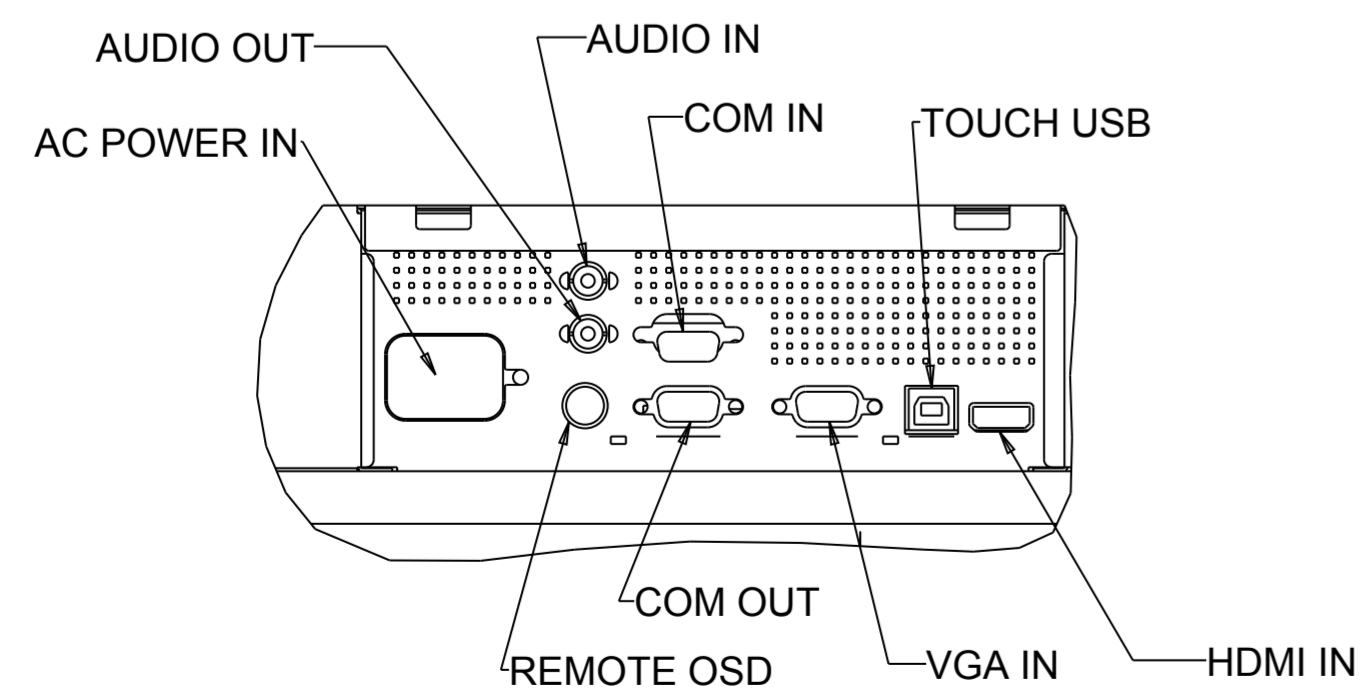

MONITOR I/O PANEL

COMPUTER MODULE I/O PANEL (OPTIONAL)

COMPUTER MODULE ASSEMBLY (OPTIONAL)

TITLE: 3200L

OPTIONAL STAND KIT P/N: E953908

STAND DOES NOT SUPPORT PORTRAIT ORIENTATION

DIMENSIONS ARE IN MILLIMETERS