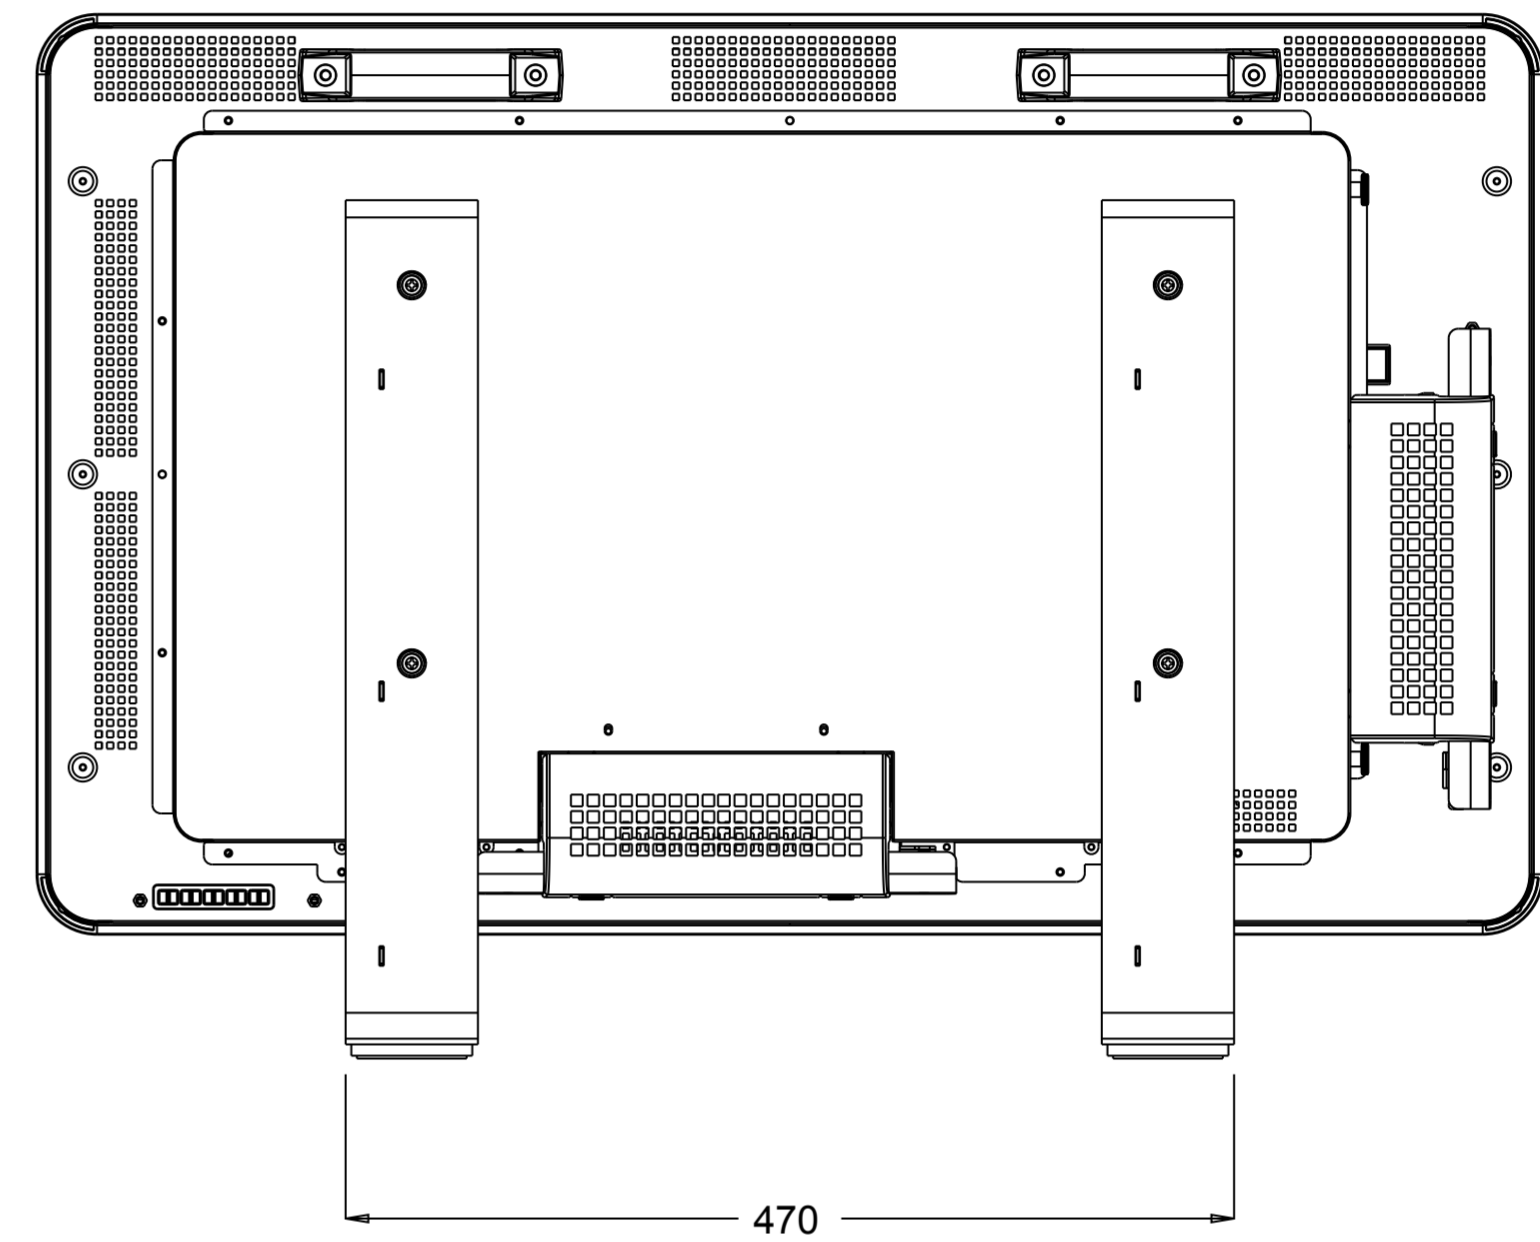

MONITOR I/O PANEL

COMPUTER MODULE I/O PANEL (OPTIONAL)

COMPUTER MODULE ASSEMBLY (OPTIONAL)

TITLE: 3200L

OPTIONAL STAND KIT P/N: E953908

STAND DOES NOT SUPPORT PORTRAIT ORIENTATION

DIMENSIONS ARE IN MILLIMETERS