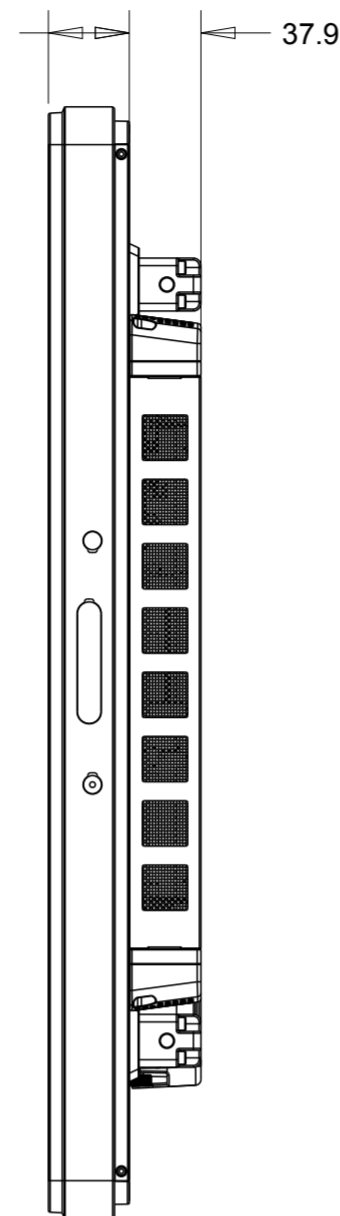

REMOTE OSD EXXXXXX
INCLUDED WITH MONITOR

DIMENSIONS ARE IN MILLIMETERS

OPTIONAL STAND KIT P/N:EXXXXXX

TITLE: DIMENSIONAL DRAWING, 4201L

OPTICAL = 42.8
IT = 39.78

REMOTE OSD EXXXXXX
INCLUDED WITH MONITOR

DIMENSIONS ARE IN MILLIMETERS

OPTIONAL STAND KIT P/N:EXXXXXXX

REMOTE OSD EXXXXXX
INCLUDED WITH MONITOR

DIMENSIONS ARE IN MILLIMETERS