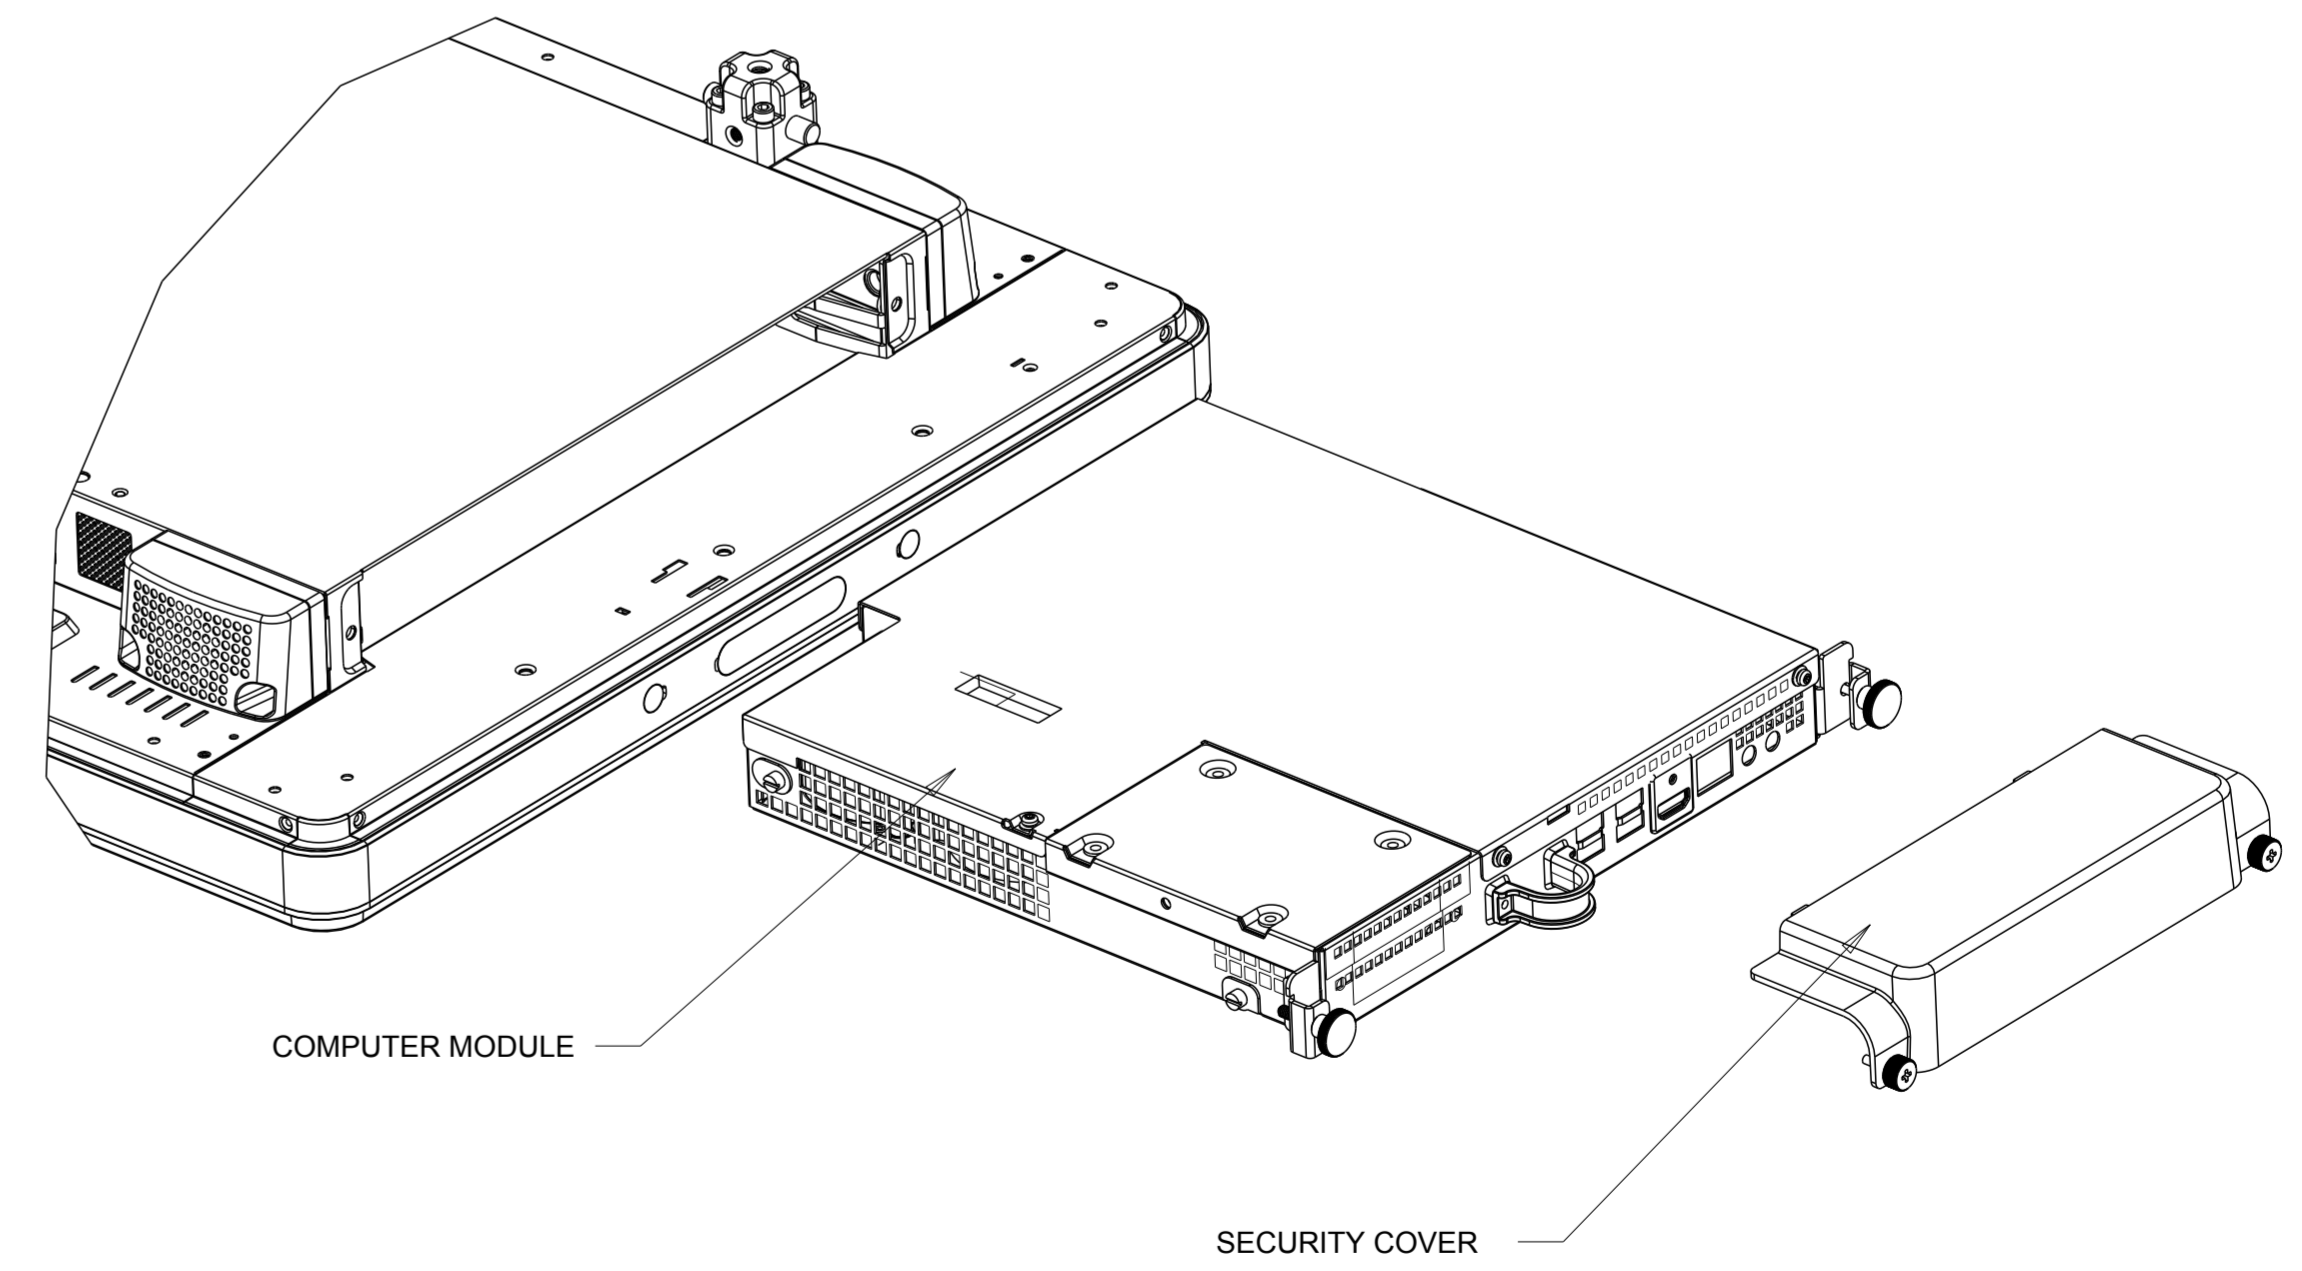

REMOTE OSD EXXXXXX
INCLUDED WITH MONITOR

DIMENSIONS ARE IN MILLIMETERS

OPTIONAL STAND KIT P/N:EXXXXXX

TITLE: DIMENSIONAL DRAWING, 4201L

OPTICAL = 42.8
IT = 39.78

REMOTE OSD EXXXXXX
INCLUDED WITH MONITOR

DIMENSIONS ARE IN MILLIMETERS

OPTIONAL STAND KIT P/N:EXXXXXXX

REMOTE OSD EXXXXXX
INCLUDED WITH MONITOR

DIMENSIONS ARE IN MILLIMETERS