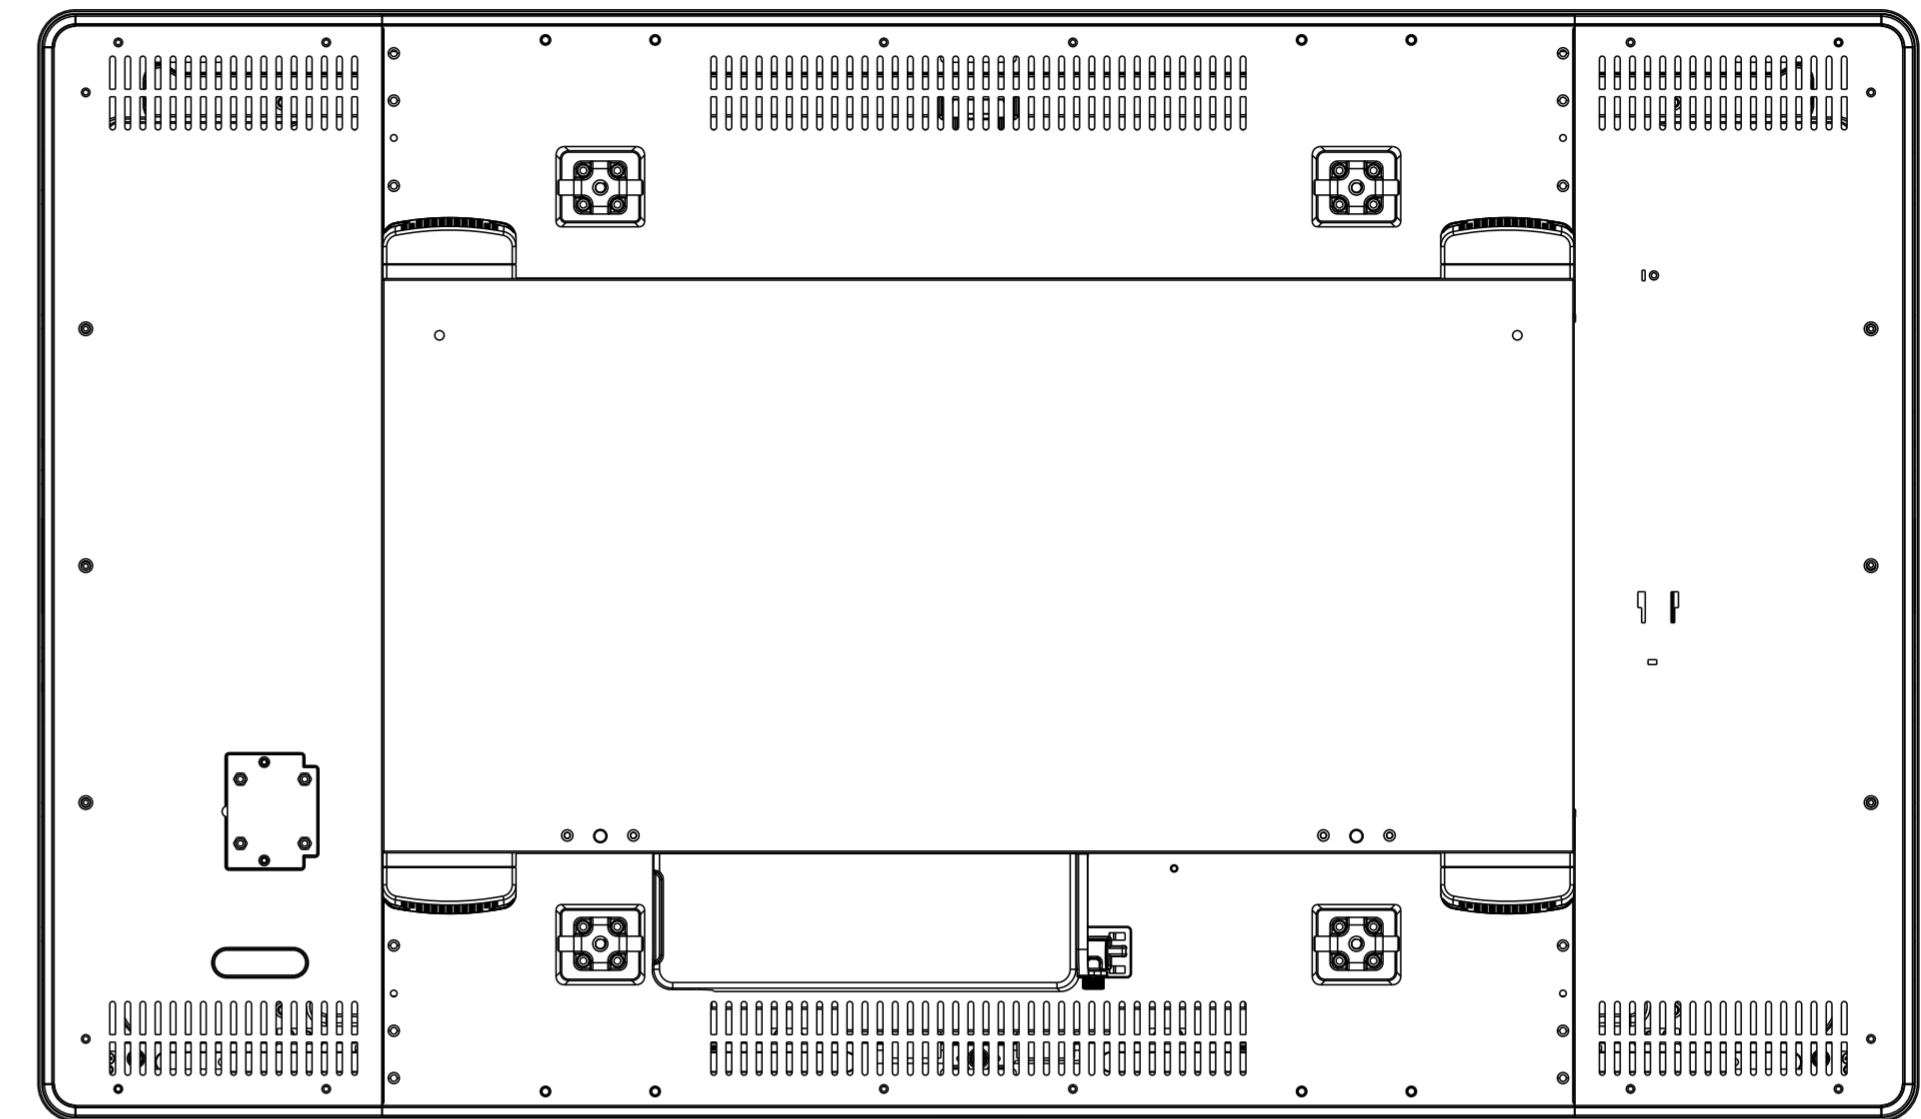

REMOTE OSD EXXXXXX
INCLUDED WITH MONITOR

DIMENSIONS ARE IN MILLIMETERS

OPTIONAL STAND KIT P/N:EXXXXXX

TITLE: DIMENSIONAL DRAWING, 4201L

OPTICAL = 42.8
IT = 39.78

REMOTE OSD EXXXXXX
INCLUDED WITH MONITOR

DIMENSIONS ARE IN MILLIMETERS

OPTIONAL STAND KIT P/N:EXXXXXXX

REMOTE OSD EXXXXXX
INCLUDED WITH MONITOR

DIMENSIONS ARE IN MILLIMETERS