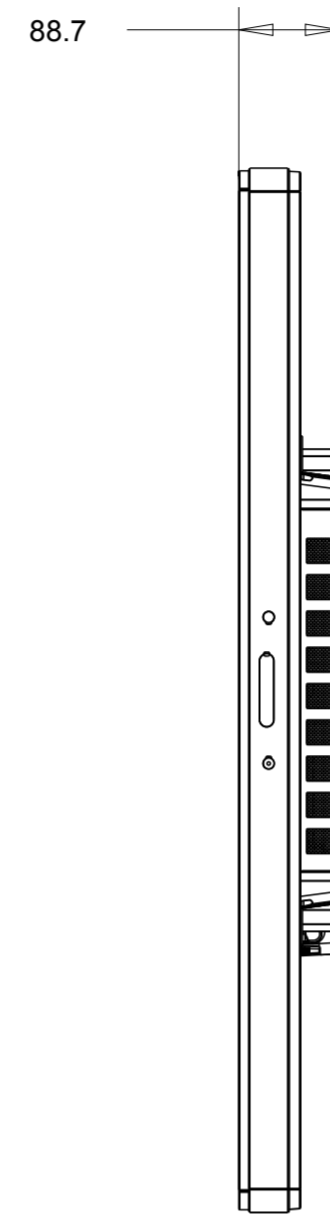

REMOTE OSD EXXXXXX
INCLUDED WITH MONITOR

DIMENSIONS ARE IN MILLIMETERS

OPTIONAL STAND KIT P/N:EXXXXXX

TITLE: DIMENSIONAL DRAWING, 4201L

OPTICAL = 42.8
IT = 39.78

REMOTE OSD EXXXXXX
INCLUDED WITH MONITOR

DIMENSIONS ARE IN MILLIMETERS

OPTIONAL STAND KIT P/N:EXXXXXXX

REMOTE OSD EXXXXXX
INCLUDED WITH MONITOR

DIMENSIONS ARE IN MILLIMETERS