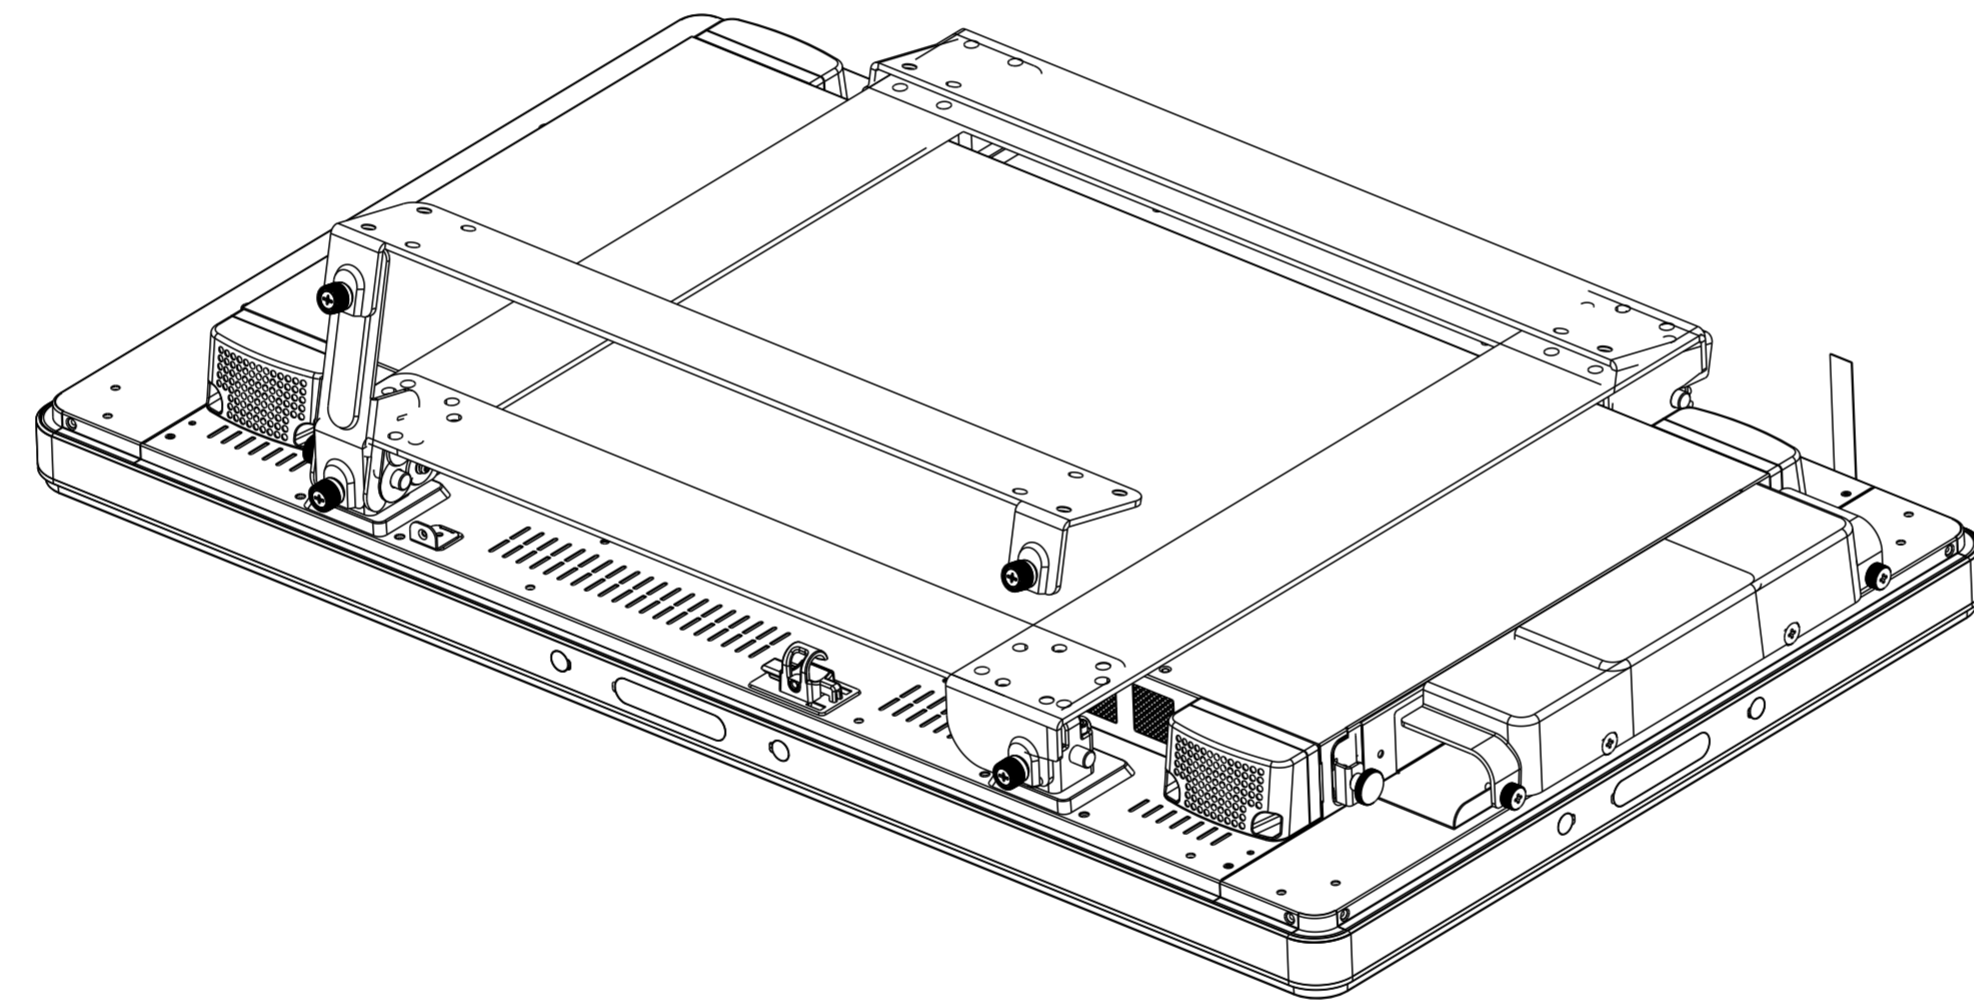

REMOTE OSD EXXXXXX
INCLUDED WITH MONITOR

DIMENSIONS ARE IN MILLIMETERS

OPTIONAL STAND KIT P/N:EXXXXXX

TITLE: DIMENSIONAL DRAWING, 4201L

OPTICAL = 42.8
IT = 39.78

REMOTE OSD EXXXXXX
INCLUDED WITH MONITOR

DIMENSIONS ARE IN MILLIMETERS

OPTIONAL STAND KIT P/N:EXXXXXXX

REMOTE OSD EXXXXXX
INCLUDED WITH MONITOR

DIMENSIONS ARE IN MILLIMETERS