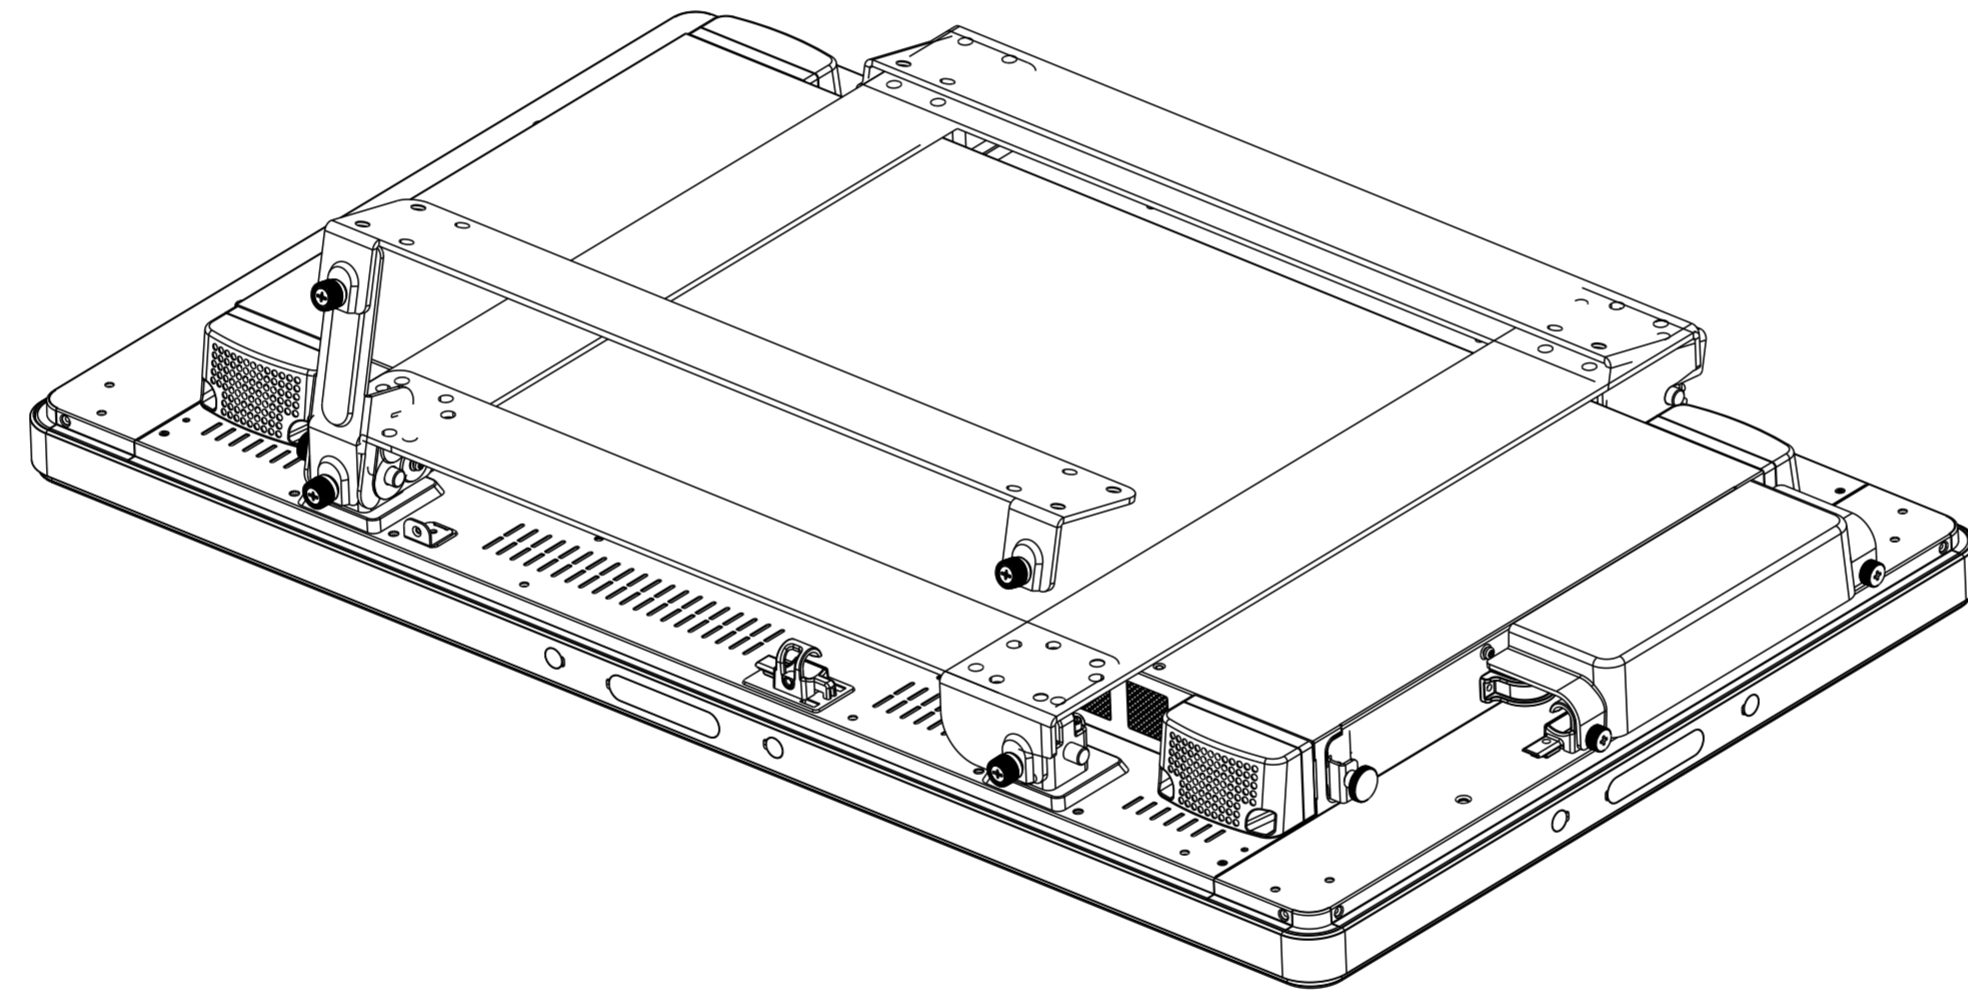

REMOTE OSD EXXXXXX
INCLUDED WITH MONITOR

DIMENSIONS ARE IN MILLIMETERS

OPTIONAL STAND KIT P/N:EXXXXXX

TITLE: DIMENSIONAL DRAWING, 4201L

OPTICAL = 42.8
IT = 39.78

REMOTE OSD EXXXXXX
INCLUDED WITH MONITOR

DIMENSIONS ARE IN MILLIMETERS

OPTIONAL STAND KIT P/N:EXXXXXXX

REMOTE OSD EXXXXXX
INCLUDED WITH MONITOR

DIMENSIONS ARE IN MILLIMETERS