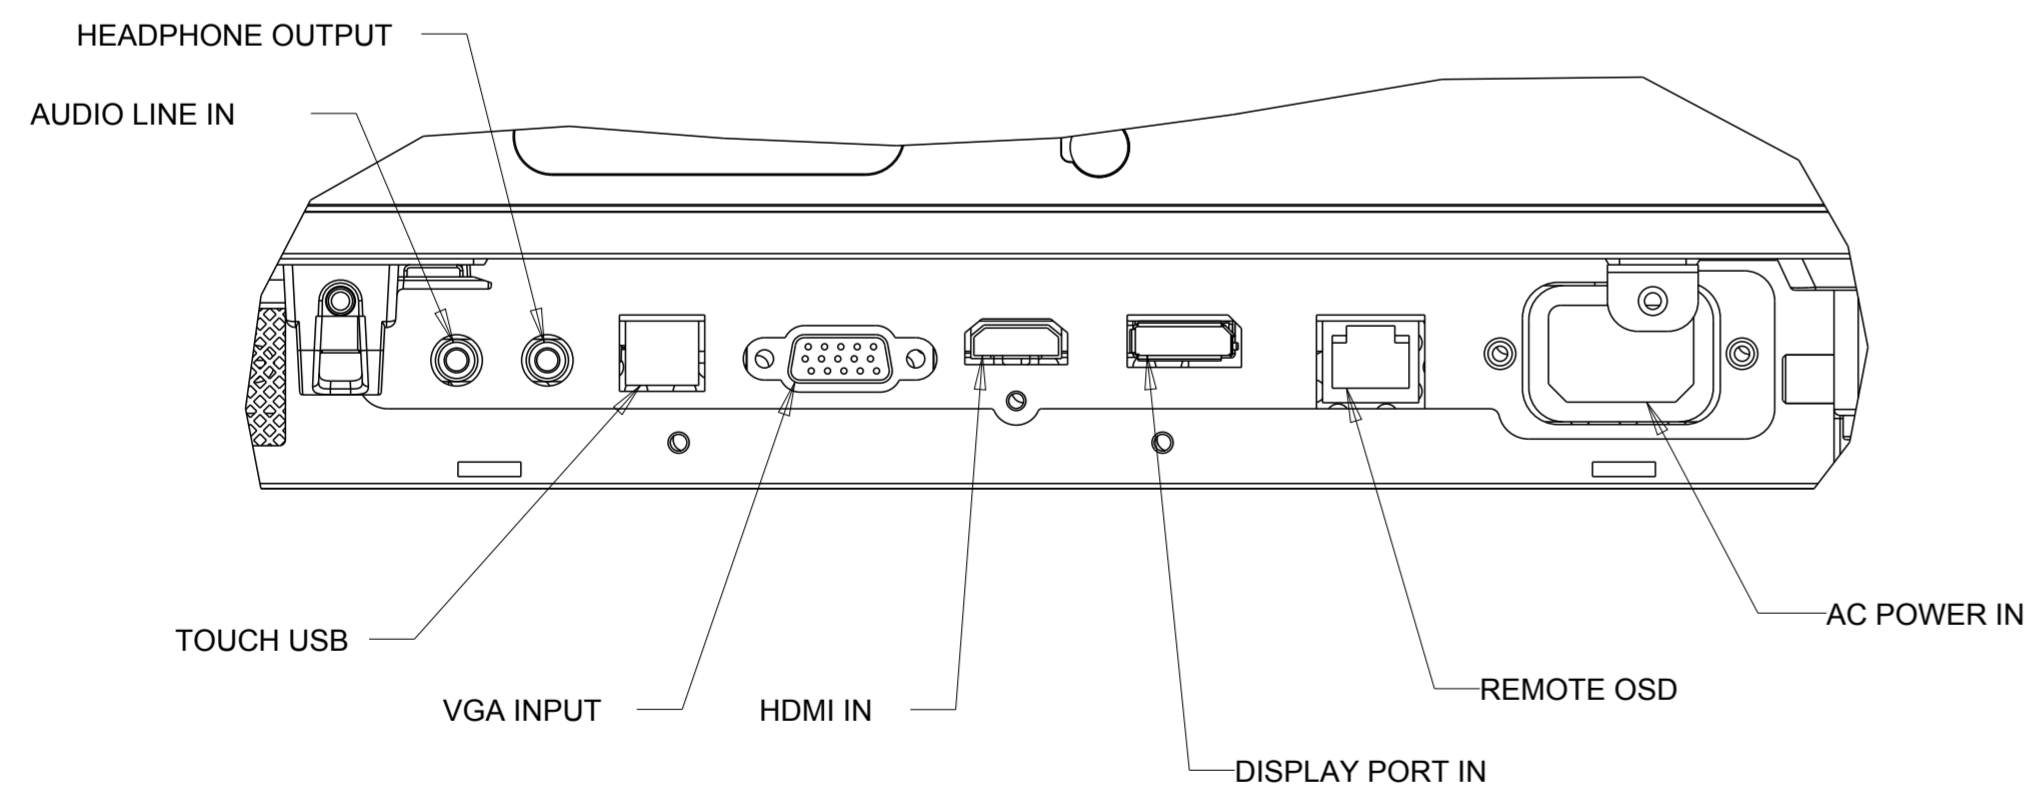

REMOTE OSD EXXXXXX
INCLUDED WITH MONITOR

DIMENSIONS ARE IN MILLIMETERS

OPTIONAL STAND KIT P/N:EXXXXXX

TITLE: DIMENSIONAL DRAWING, 4201L

OPTICAL = 42.8
IT = 39.78

REMOTE OSD EXXXXXX
INCLUDED WITH MONITOR

DIMENSIONS ARE IN MILLIMETERS

OPTIONAL STAND KIT P/N:EXXXXXXX

REMOTE OSD EXXXXXX
INCLUDED WITH MONITOR

DIMENSIONS ARE IN MILLIMETERS