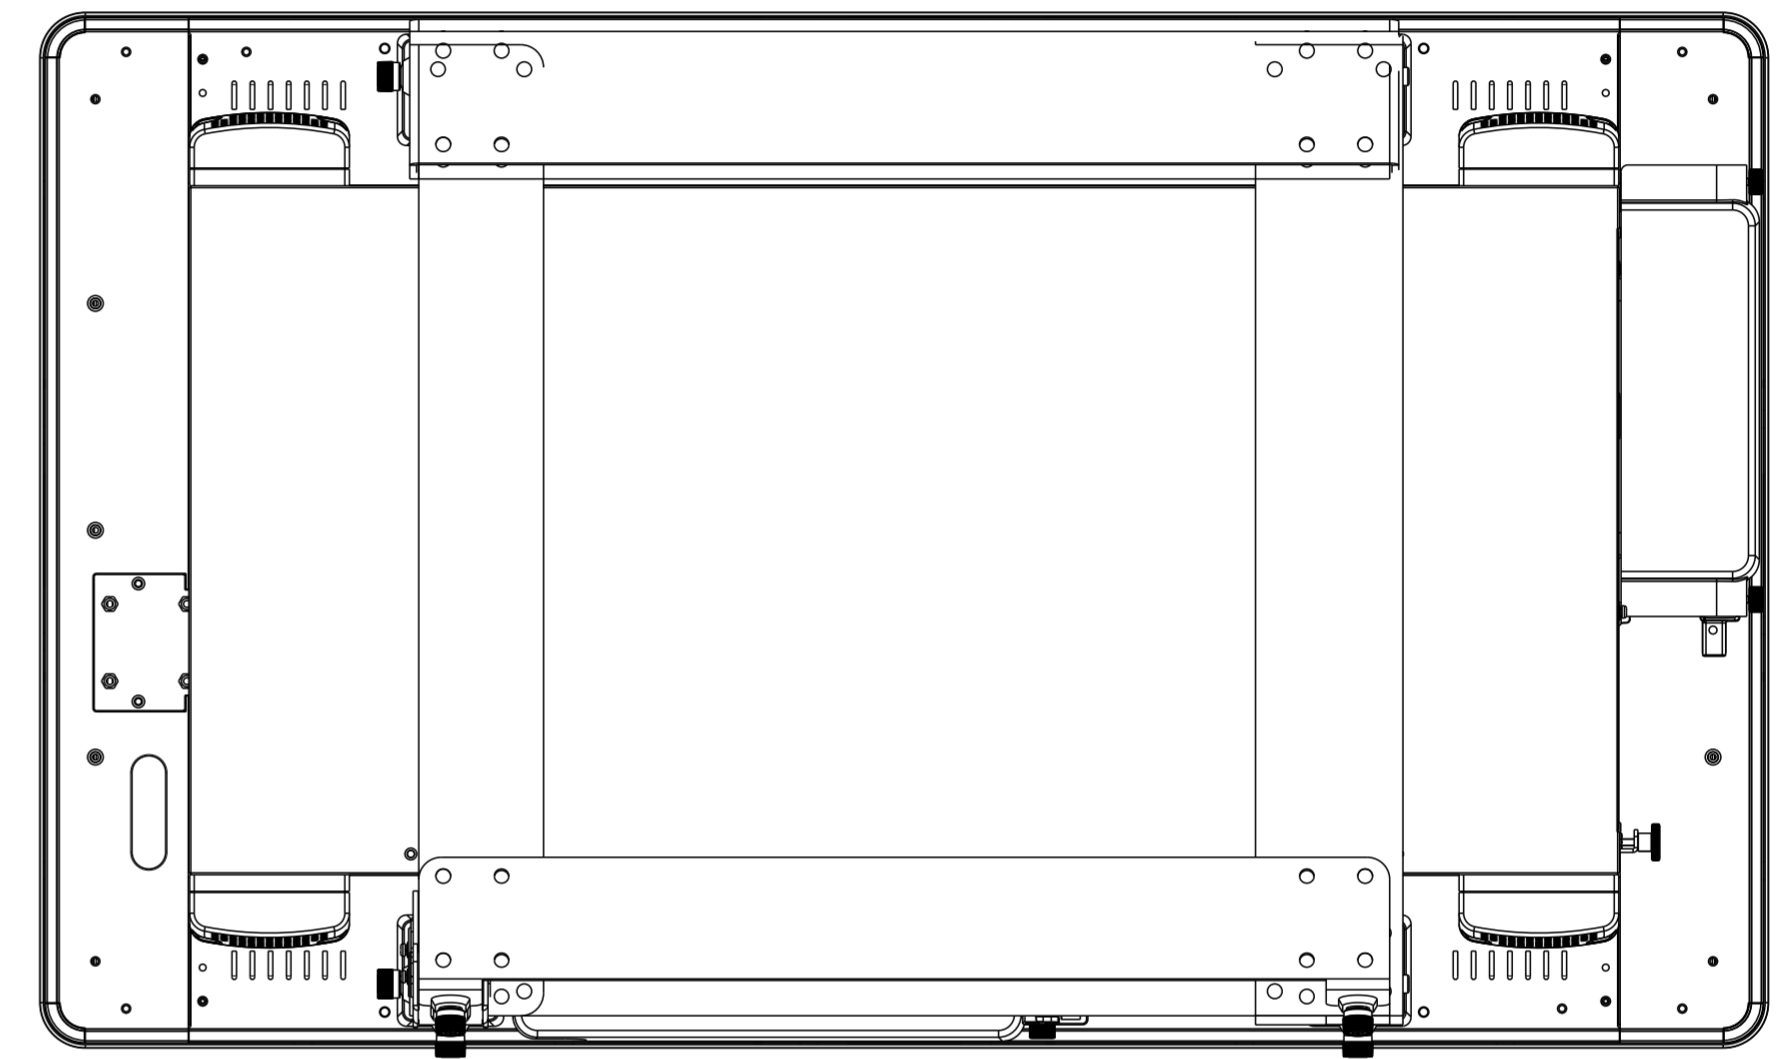

REMOTE OSD EXXXXXX
INCLUDED WITH MONITOR

DIMENSIONS ARE IN MILLIMETERS

OPTIONAL STAND KIT P/N:EXXXXXX

TITLE: DIMENSIONAL DRAWING, 4201L

OPTICAL = 42.8
IT = 39.78

REMOTE OSD EXXXXXX
INCLUDED WITH MONITOR

DIMENSIONS ARE IN MILLIMETERS

OPTIONAL STAND KIT P/N:EXXXXXXX

REMOTE OSD EXXXXXX
INCLUDED WITH MONITOR

DIMENSIONS ARE IN MILLIMETERS