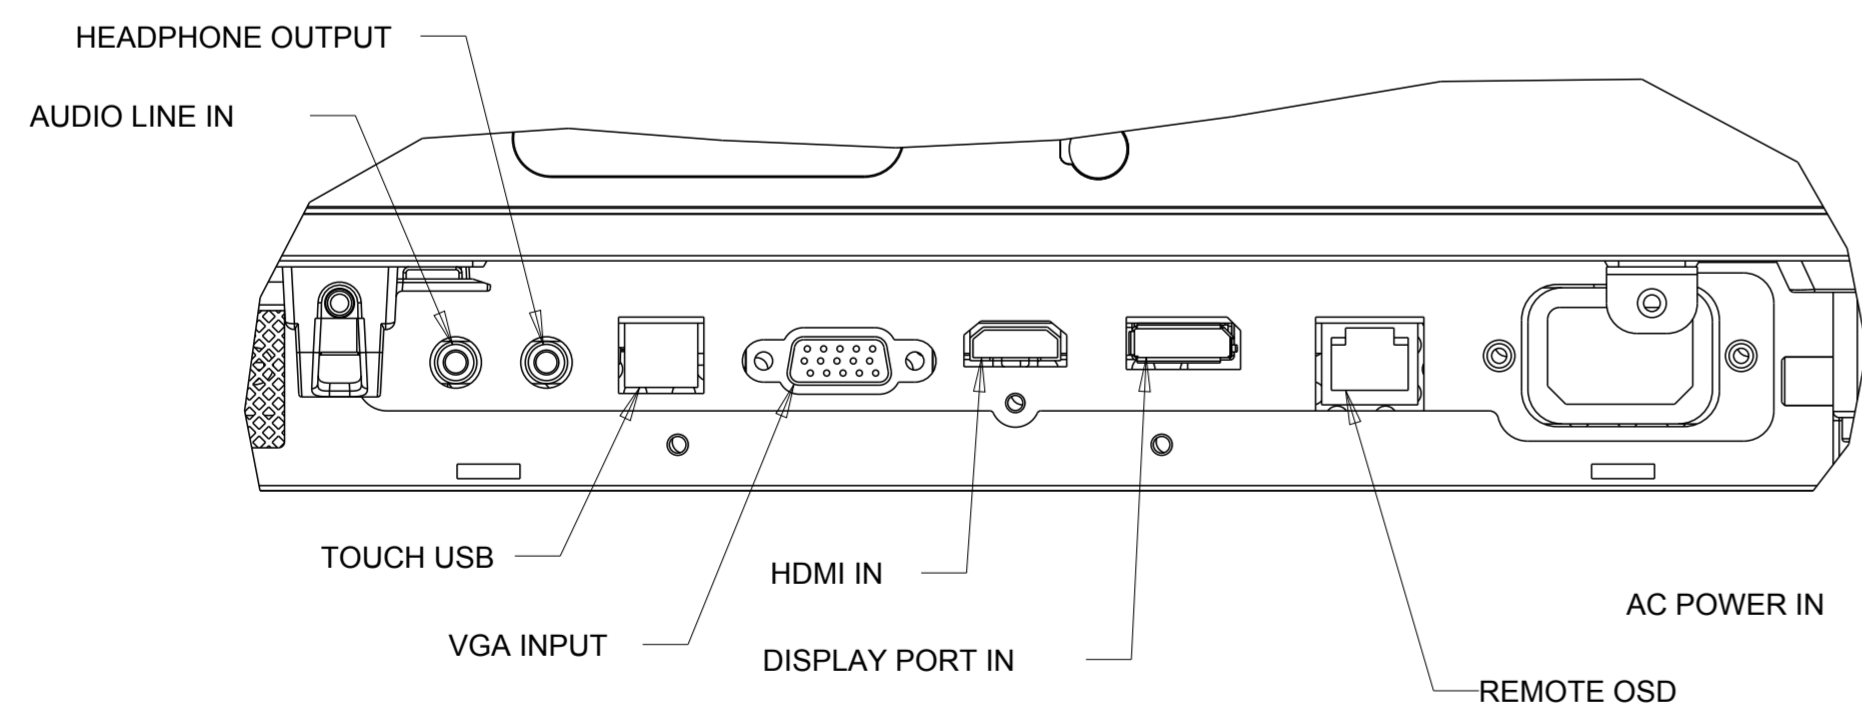

REMOTE OSD EXXXXXX
INCLUDED WITH MONITOR

DIMENSIONS ARE IN MILLIMETERS

OPTIONAL STAND KIT P/N:EXXXXXX

TITLE: DIMENSIONAL DRAWING, 4201L

OPTICAL = 42.8
IT = 39.78

REMOTE OSD EXXXXXX
INCLUDED WITH MONITOR

DIMENSIONS ARE IN MILLIMETERS

OPTIONAL STAND KIT P/N:EXXXXXXX

REMOTE OSD EXXXXXX
INCLUDED WITH MONITOR

DIMENSIONS ARE IN MILLIMETERS