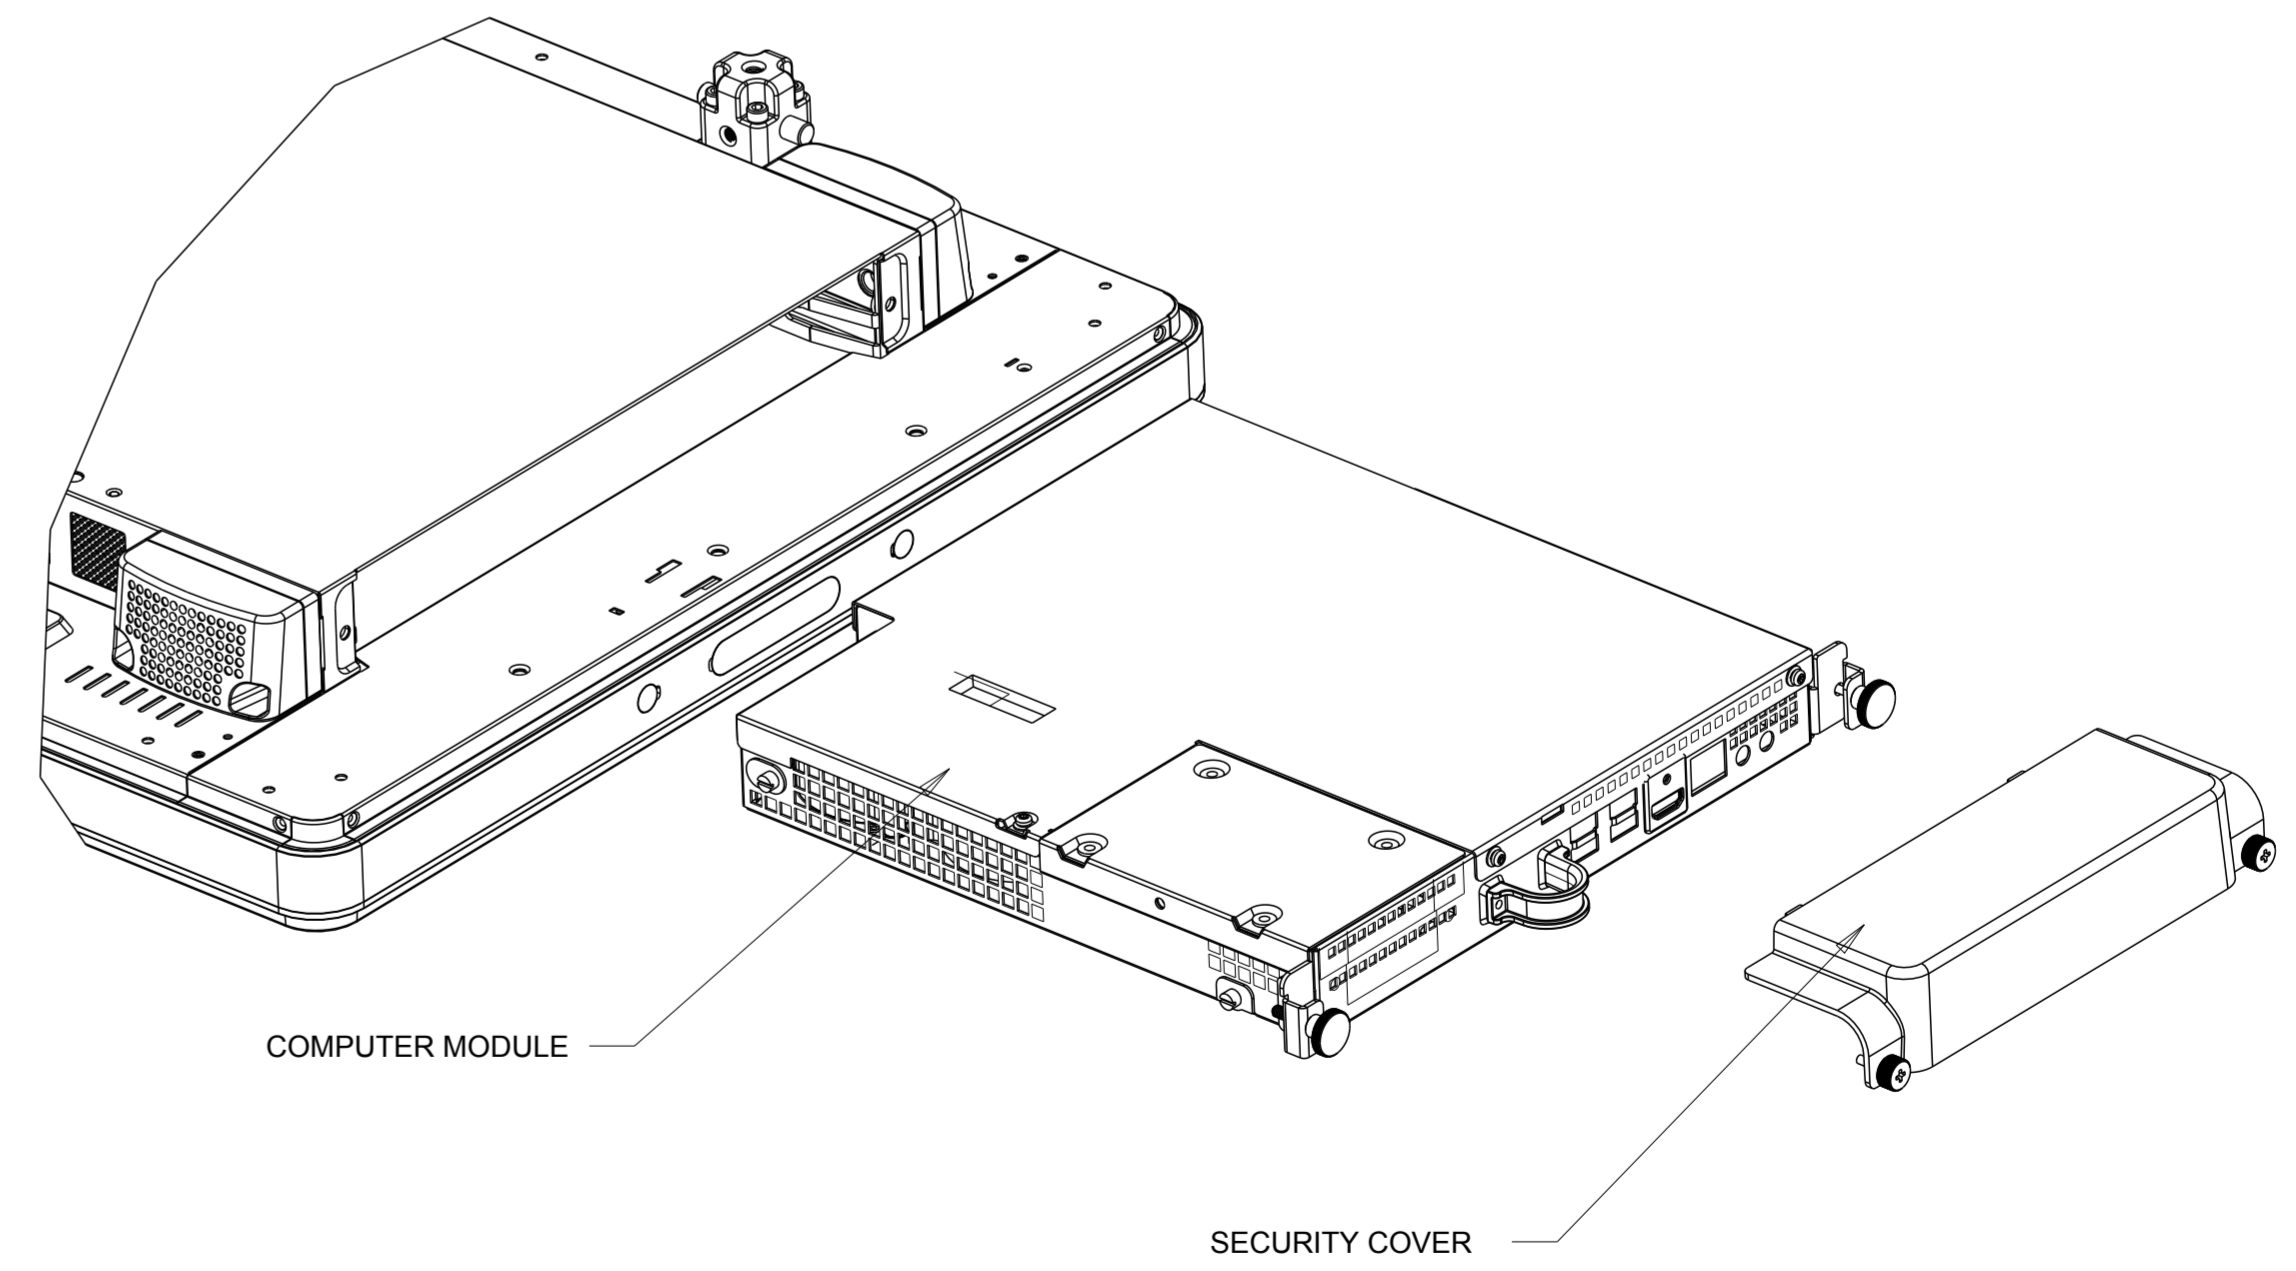

REMOTE OSD EXXXXXX
INCLUDED WITH MONITOR

DIMENSIONS ARE IN MILLIMETERS

OPTIONAL STAND KIT P/N:EXXXXXX

TITLE: DIMENSIONAL DRAWING, 4201L

OPTICAL = 42.8
IT = 39.78

REMOTE OSD EXXXXXX
INCLUDED WITH MONITOR

DIMENSIONS ARE IN MILLIMETERS

OPTIONAL STAND KIT P/N:EXXXXXXX

REMOTE OSD EXXXXXX
INCLUDED WITH MONITOR

DIMENSIONS ARE IN MILLIMETERS