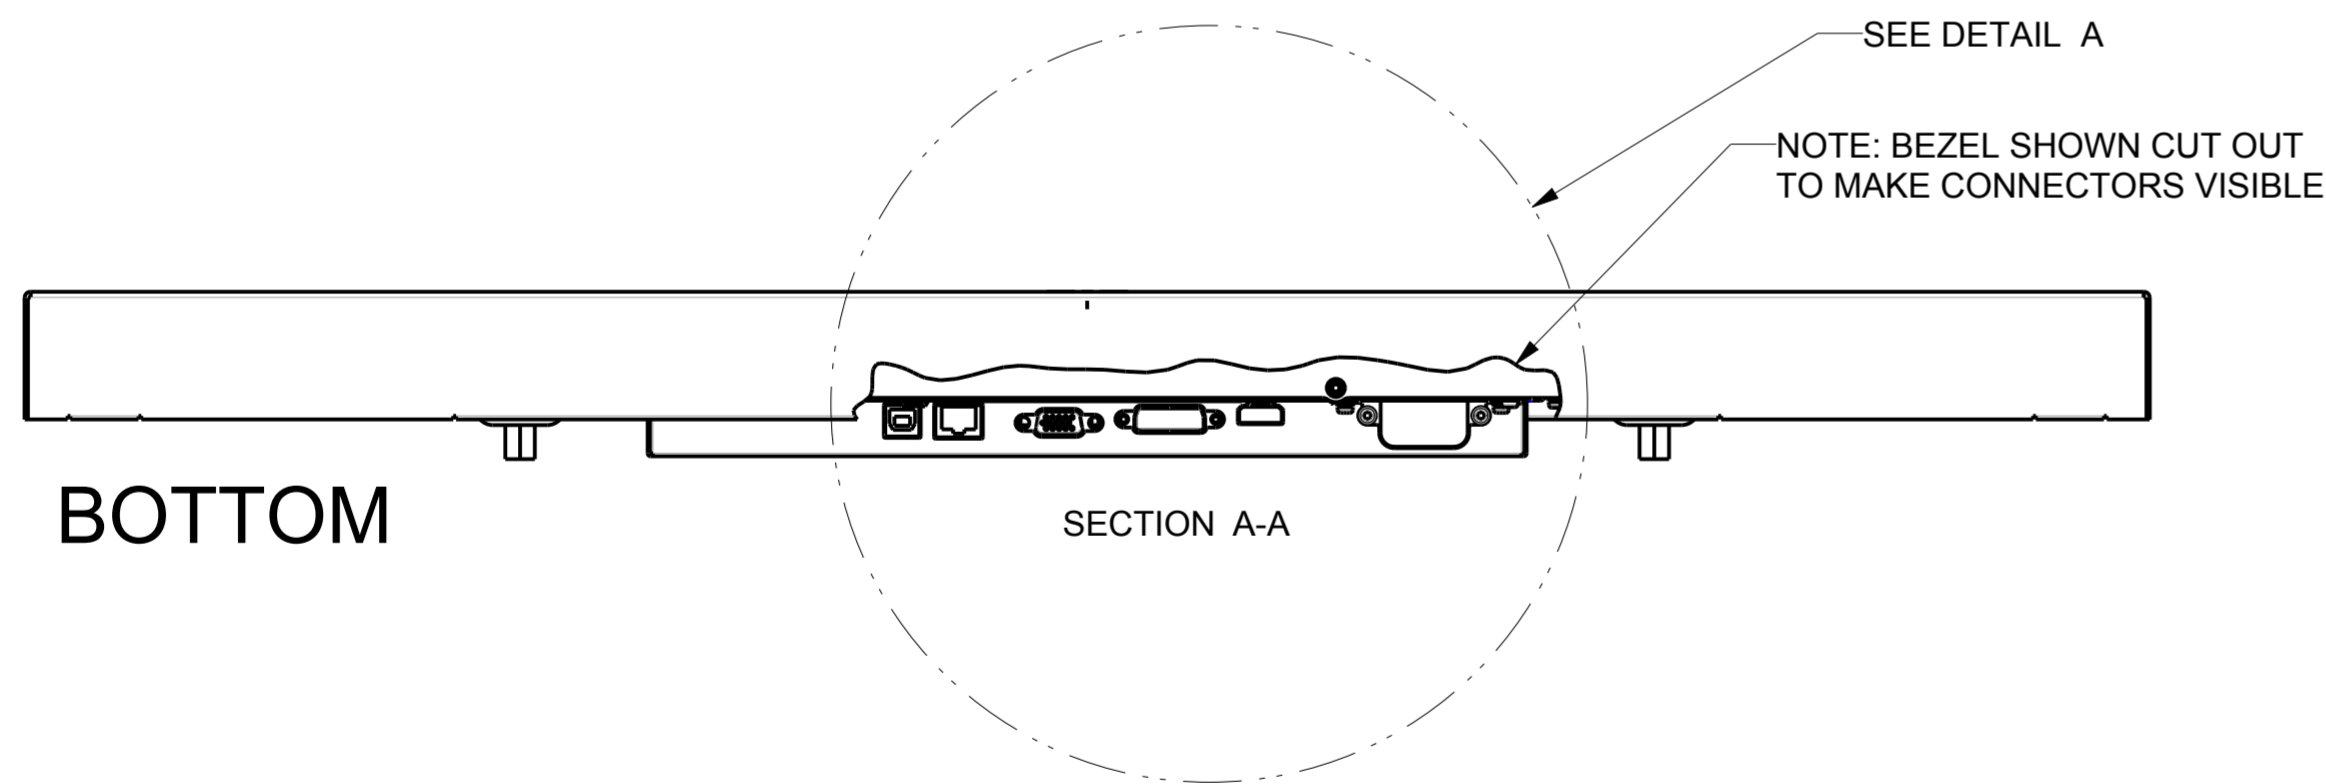

FRONT

SIDE

REAR

VESA MOUNT PER MIS-F, 400, 200, 6

BOTTOM

OPTIONAL OSD REMOTE  
P/N E483757  
(1 INCLUDED WITH TOUCHMONITOR)

DIMENSIONS ARE IN MILLIMETERS