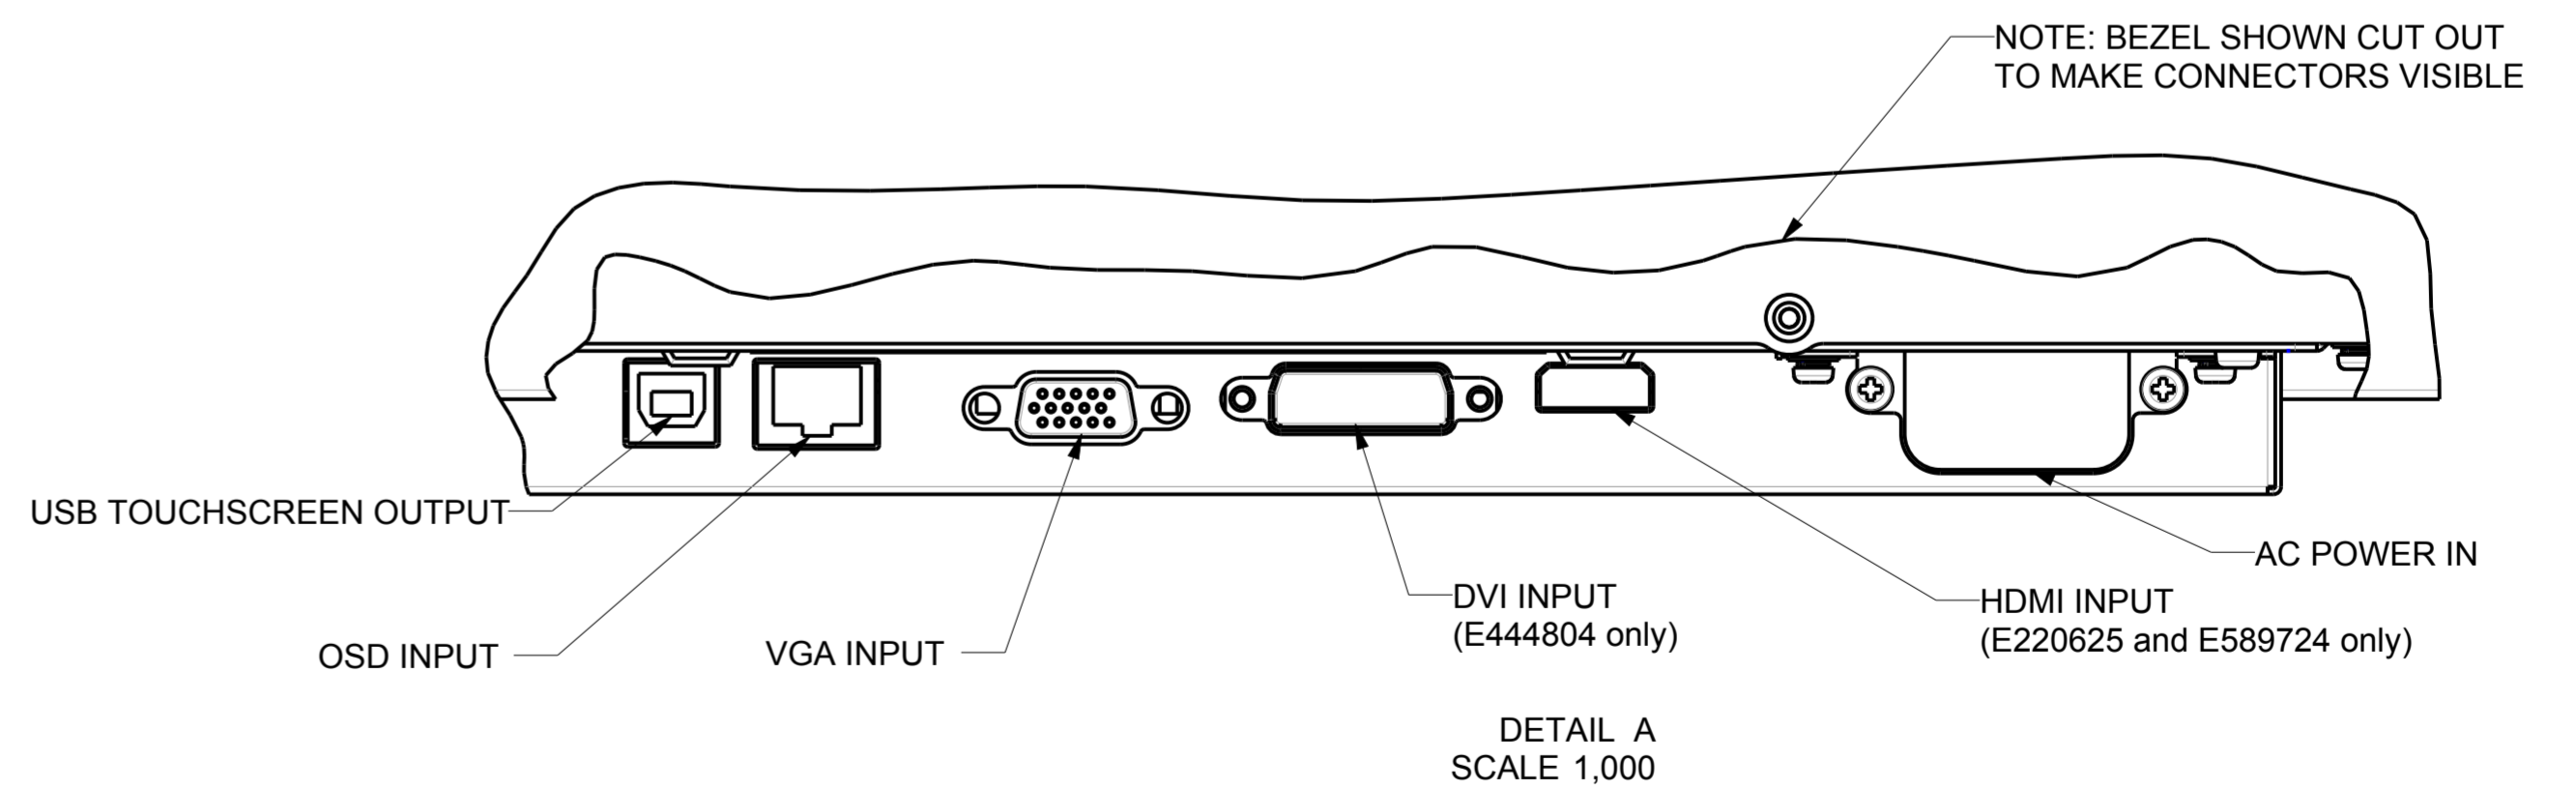

FRONT

SIDE

REAR

VESA MOUNT PER MIS-F, 400, 200, 6

BOTTOM

OPTIONAL OSD REMOTE  
P/N E483757  
(1 INCLUDED WITH TOUCHMONITOR)

DIMENSIONS ARE IN MILLIMETERS