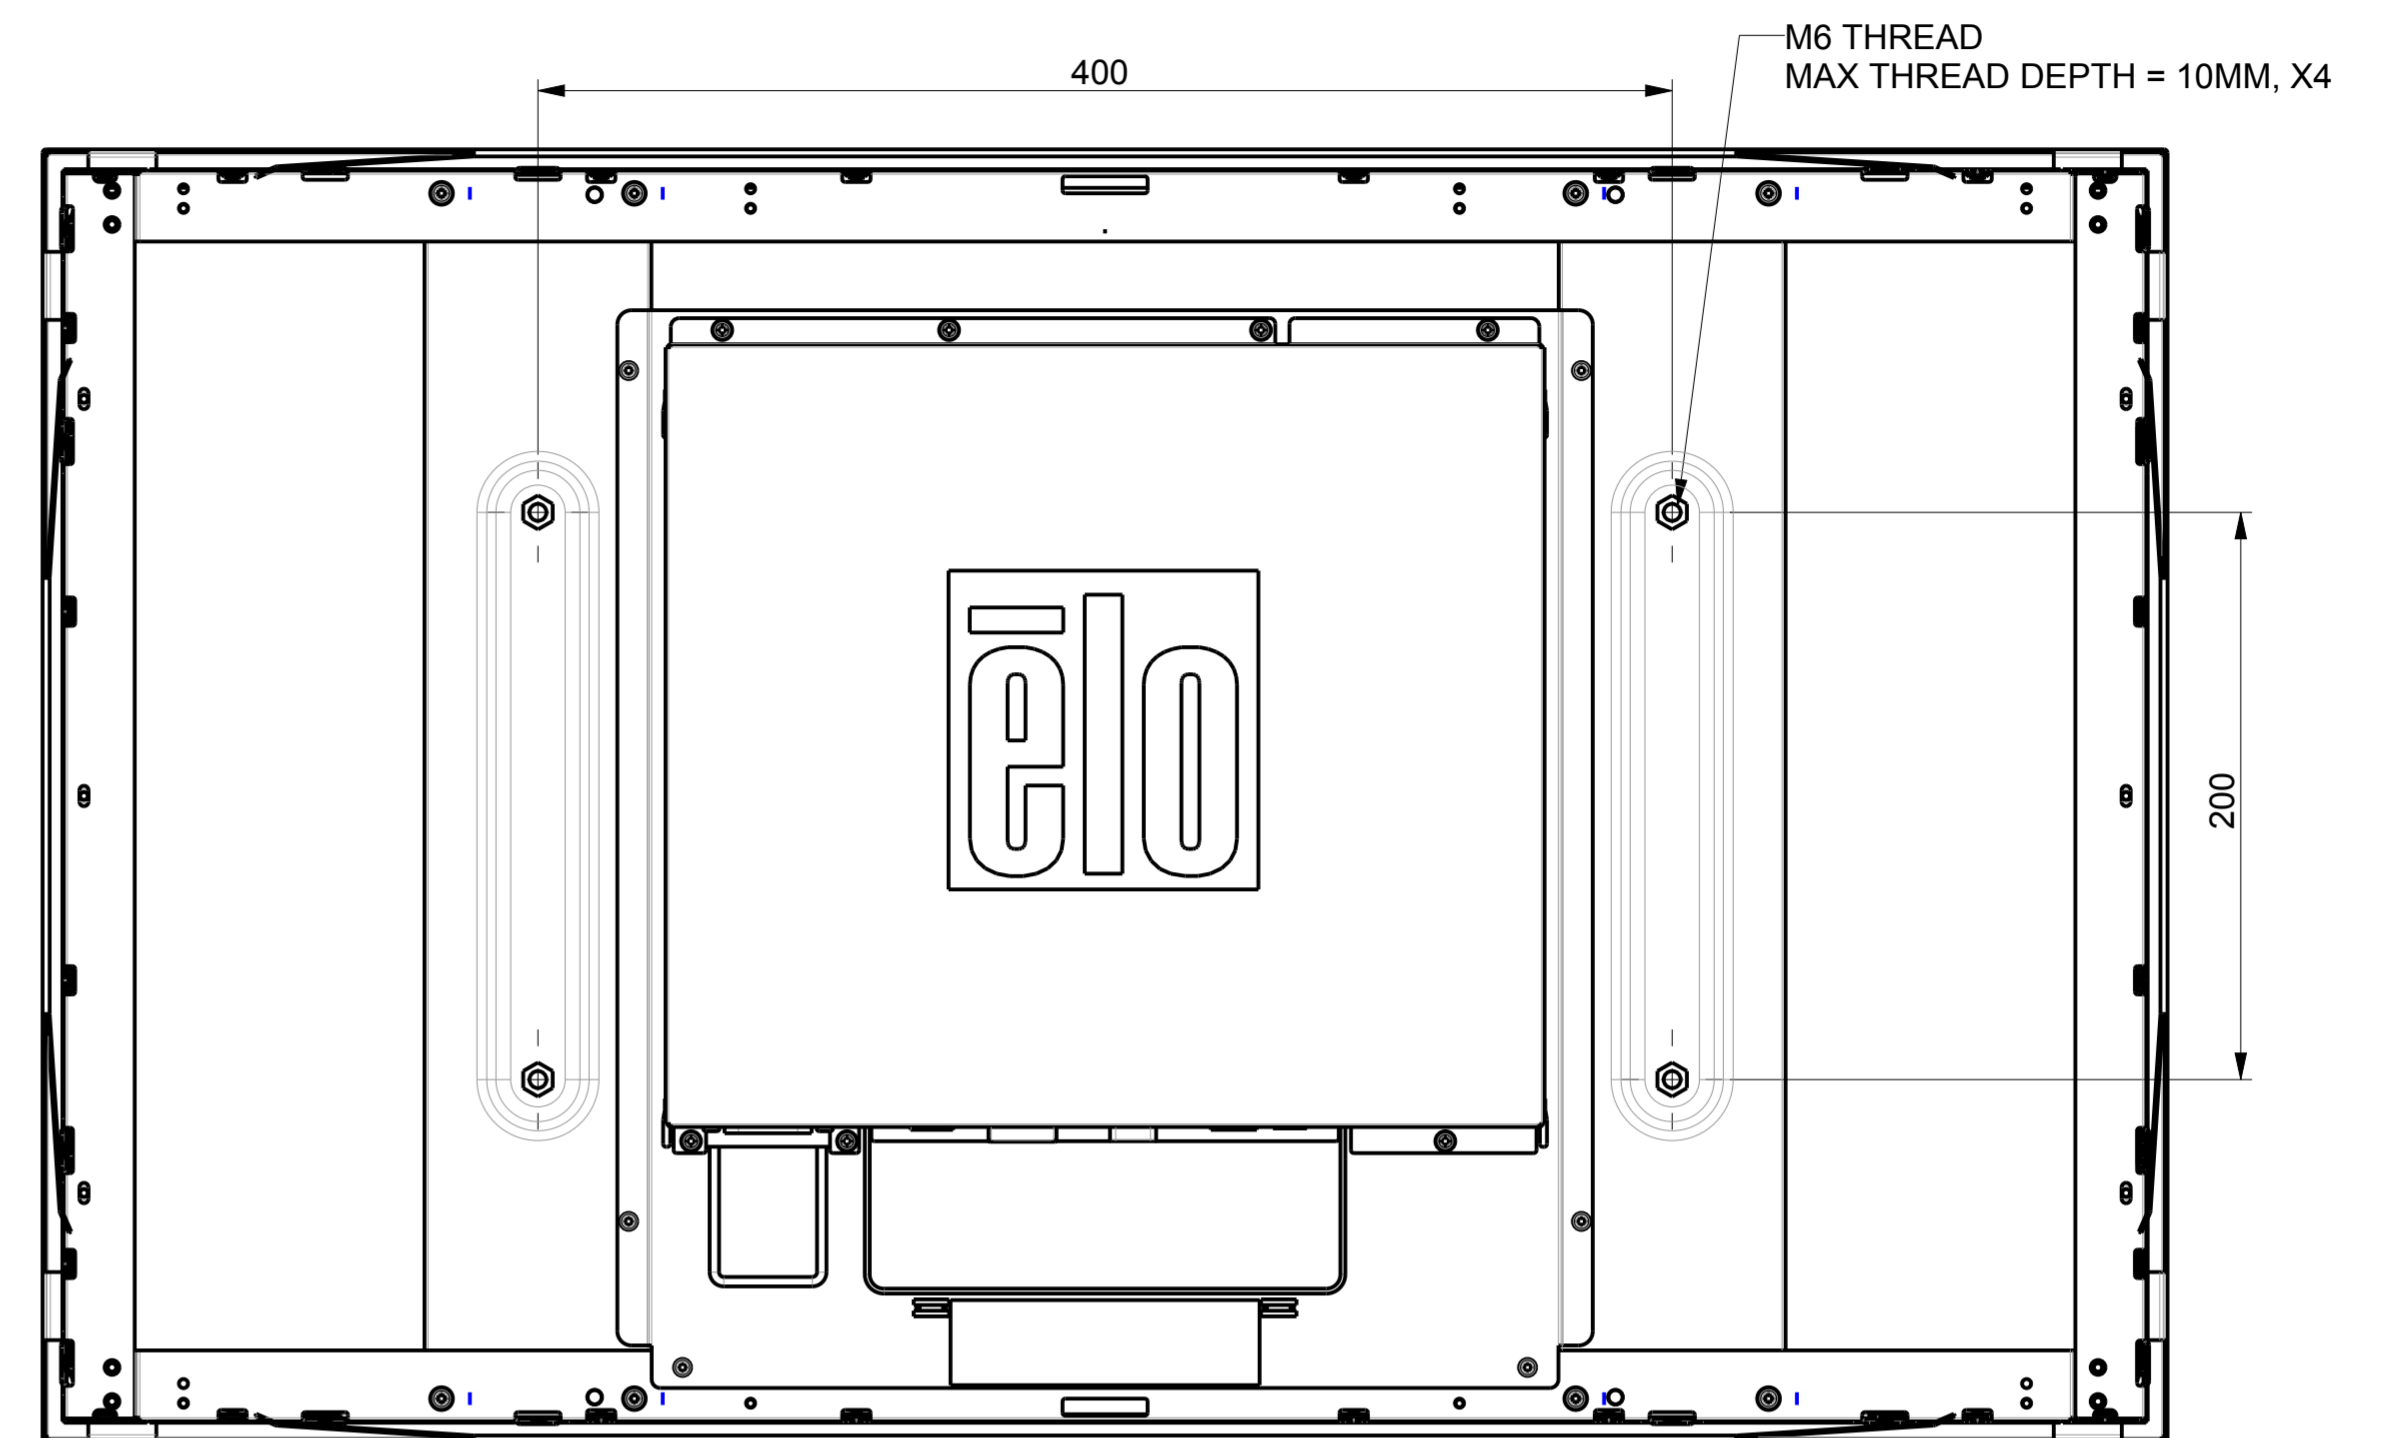

FRONT

SIDE

REAR

VESA MOUNT PER MIS-F, 400, 200, 6

BOTTOM

OPTIONAL OSD REMOTE  
P/N E483757  
(1 INCLUDED WITH TOUCHMONITOR)

DIMENSIONS ARE IN MILLIMETERS