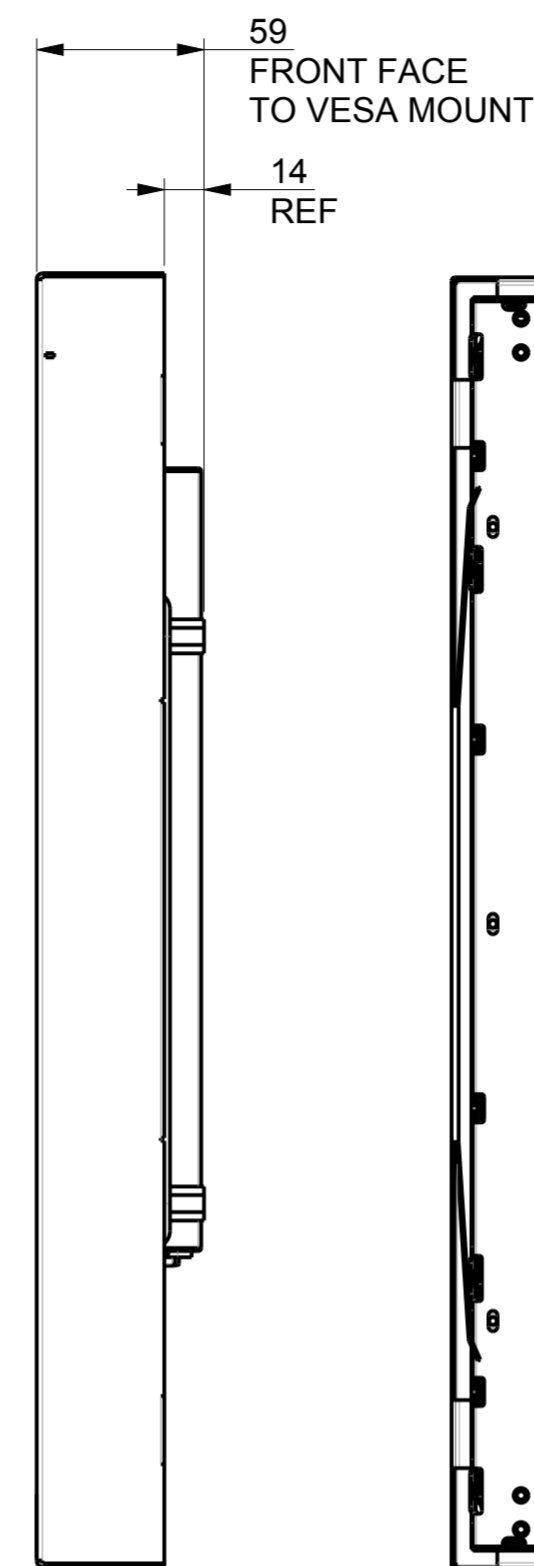

FRONT

SIDE

REAR

VESA MOUNT PER MIS-F, 400, 200, 6

BOTTOM

OPTIONAL OSD REMOTE  
P/N E483757  
(1 INCLUDED WITH TOUCHMONITOR)

DIMENSIONS ARE IN MILLIMETERS