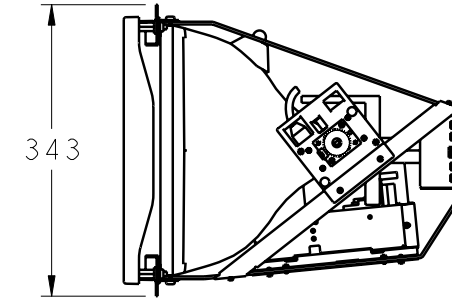

17" iTOUCH OPEN FRAME
FLAT MONITOR, RoHS

TOUCH
INTERFACE
SERIAL

VIDEO
CABLE
CONNECTOR

POWER MATE & LOCK
CONNECTOR
AMP 350766 1

PIP PART NUMBER	PIP DESCRIPTION
E826234	ETI788C-0NWA-I-G
E160200	ETI788C-4CWA-I-G

NOTE:

- 1 USE AMP 350767 MATING MATE & LOCK CONNECTOR,
- 2. 3D CAD FILES AVAILABLE.

DIMENSIONS ARE IN MILLIMETERS

SHT. 1 OF 1