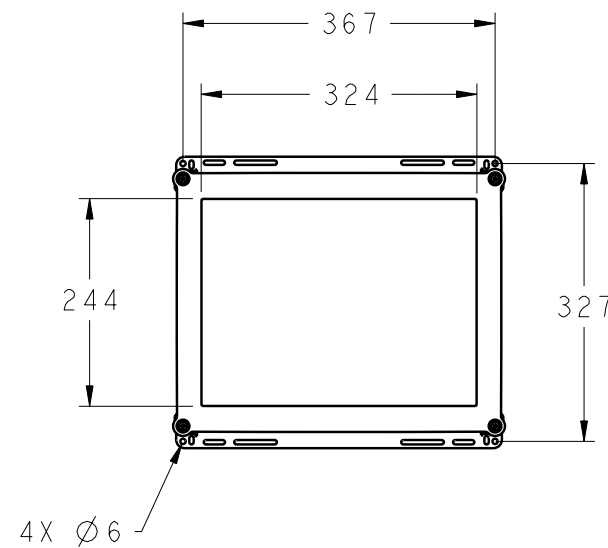

17" iTOUCH OPEN FRAME
FLAT MONITOR, RoHS

TOUCH
INTERFACE
SERIAL

VIDEO
CABLE
CONNECTOR

POWER MATE & LOCK
CONNECTOR
AMP 350766 1

PIP PART NUMBER	PIP DESCRIPTION
E826234	ETI788C-0NWA-I-G
E160200	ETI788C-4CWA-I-G

NOTE:

- 1 USE AMP 350767 MATING MATE & LOCK CONNECTOR,
- 2. 3D CAD FILES AVAILABLE.

DIMENSIONS ARE IN MILLIMETERS

SHT. 1 OF 1