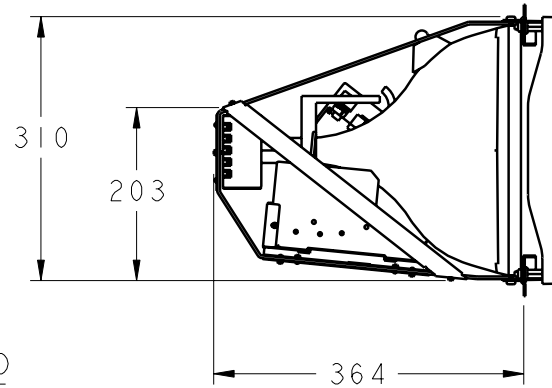

17" iTOUCH OPEN FRAME
FLAT MONITOR, RoHS

TOUCH
INTERFACE
SERIAL

VIDEO
CABLE
CONNECTOR

POWER MATE & LOCK
CONNECTOR
AMP 350766 1

PIP PART NUMBER	PIP DESCRIPTION
E826234	ETI788C-0NWA-I-G
E160200	ETI788C-4CWA-I-G

NOTE:

- 1 USE AMP 350767 MATING MATE & LOCK CONNECTOR,
- 2. 3D CAD FILES AVAILABLE.

DIMENSIONS ARE IN MILLIMETERS

SHT. 1 OF 1