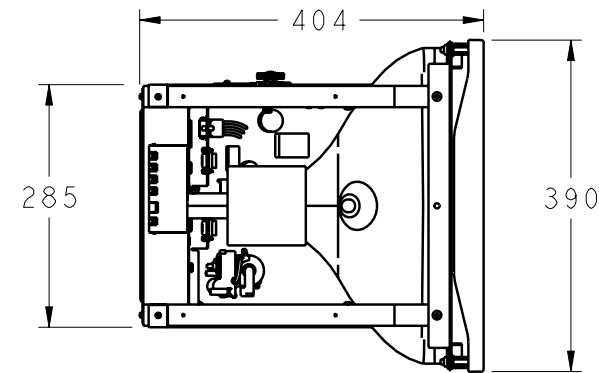

17" iTOUCH OPEN FRAME
FLAT MONITOR, RoHS

TOUCH
INTERFACE
SERIAL

VIDEO
CABLE
CONNECTOR

POWER MATE & LOCK
CONNECTOR
AMP 350766 1

PIP PART NUMBER	PIP DESCRIPTION
E826234	ETI788C-0NWA-I-G
E160200	ETI788C-4CWA-I-G

NOTE:

- 1 USE AMP 350767 MATING MATE & LOCK CONNECTOR,
- 2. 3D CAD FILES AVAILABLE.

DIMENSIONS ARE IN MILLIMETERS

SHT. 1 OF 1