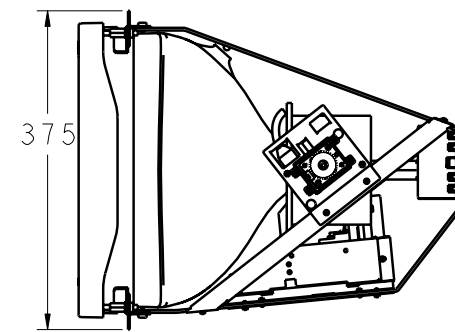

19" iTOUCH OPEN FRAME  
FLAT MONITOR, RoHS

TOUCH  
INTERFACE  
SERIAL

POWER MATE & LOCK  
CONNECTOR  
AMP 350766 <sup>1</sup>

VIDEO  
CABLE  
CONNECTOR

PIP PART NUMBER	PIP DESCRIPTION
E724906	ET1988C-4CWA-1-G
E700535	ET1988C-0NWA-1-G

NOTES:

<sup>1</sup> USE AMP 350767 MATING  
MATE & LOCK CONNECTOR,

2. 3D CAD FILES AVAILABLE.

DIMENSIONS ARE IN MILLIMETERS

SHT. 1 OF 1