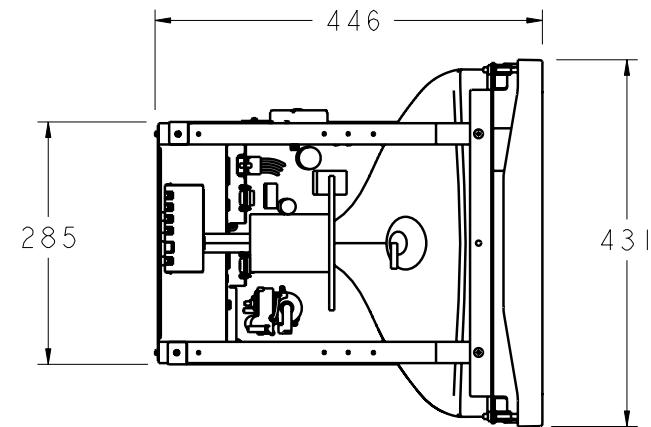

19" iTOUCH OPEN FRAME  
FLAT MONITOR, RoHS

TOUCH  
INTERFACE  
SERIAL

POWER MATE & LOCK  
CONNECTOR  
AMP 350766 <sup>1</sup>

VIDEO  
CABLE  
CONNECTOR

PIP PART NUMBER	PIP DESCRIPTION
E724906	ET1988C-4CWA-1-G
E700535	ET1988C-0NWA-1-G

NOTES:

<sup>1</sup> USE AMP 350767 MATING  
MATE & LOCK CONNECTOR,

2. 3D CAD FILES AVAILABLE.

DIMENSIONS ARE IN MILLIMETERS

SHT. 1 OF 1