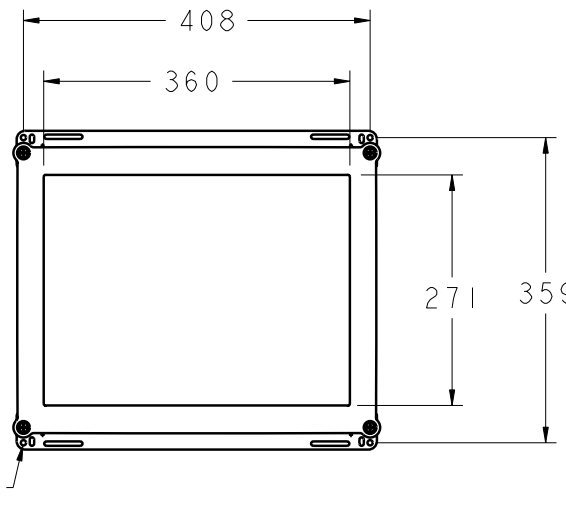

19" iTOUCH OPEN FRAME  
FLAT MONITOR, RoHS

TOUCH  
INTERFACE  
SERIAL

POWER MATE & LOCK  
CONNECTOR  
AMP 350766 <sup>1</sup>

VIDEO  
CABLE  
CONNECTOR

PIP PART NUMBER	PIP DESCRIPTION
E724906	ET1988C-4CWA-1-G
E700535	ET1988C-0NWA-1-G

NOTES:

<sup>1</sup> USE AMP 350767 MATING  
MATE & LOCK CONNECTOR,

2. 3D CAD FILES AVAILABLE.

DIMENSIONS ARE IN MILLIMETERS

SHT. 1 OF 1