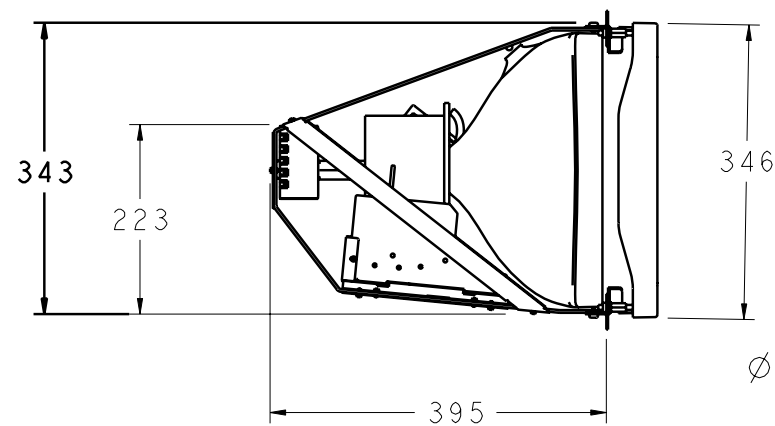

19" iTOUCH OPEN FRAME  
FLAT MONITOR, RoHS

TOUCH  
INTERFACE  
SERIAL

POWER MATE & LOCK  
CONNECTOR  
AMP 350766 <sup>1</sup>

VIDEO  
CABLE  
CONNECTOR

PIP PART NUMBER	PIP DESCRIPTION
E724906	ET1988C-4CWA-1-G
E700535	ET1988C-0NWA-1-G

NOTES:

<sup>1</sup> USE AMP 350767 MATING  
MATE & LOCK CONNECTOR,

2. 3D CAD FILES AVAILABLE.

DIMENSIONS ARE IN MILLIMETERS

SHT. 1 OF 1