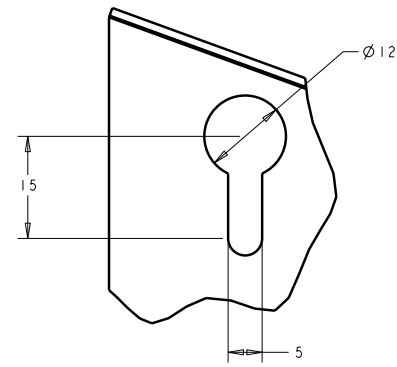

MKTG DWG, ET1945C-4XWE-1-G, RoHS

DETAIL A
SCALE 2:1

2X MOUNTING BRACKET
WITH 4X M4 SCREWS
MOUNTED TO SIDE OR
BOTTOM OF KIOSK MONITOR

CUTOUT VIEW

PIP NUMBER	PIP DESCRIPTION
E792388	ET1945C-4CWE-1-G

DIMENSIONS ARE IN MILLIMETERS