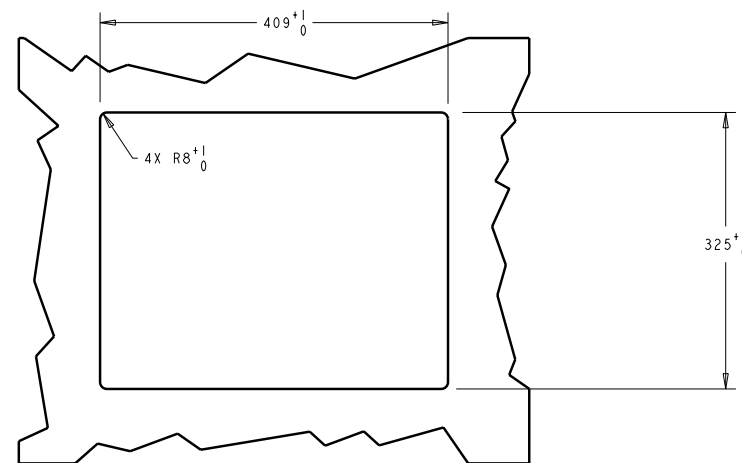

MKTG DWG, ET1945C-4XWE-1-G, RoHS

DETAIL A
SCALE 2:1

2X MOUNTING BRACKET
WITH 4X M4 SCREWS
MOUNTED TO SIDE OR
BOTTOM OF KIOSK MONITOR

CUTOUT VIEW

PIP NUMBER	PIP DESCRIPTION
E792388	ET1945C-4CWE-1-G

DIMENSIONS ARE IN MILLIMETERS