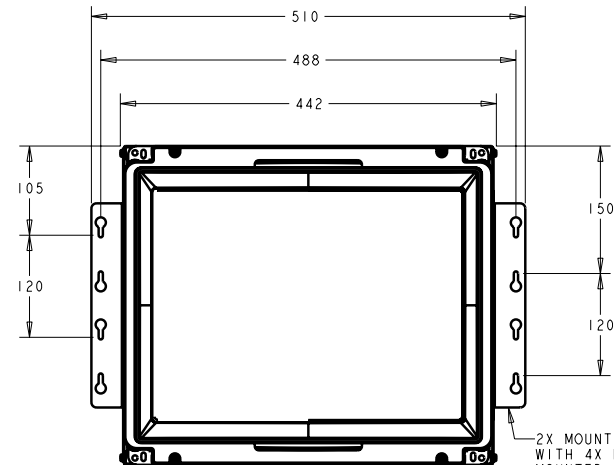

MKTG DWG, ET1945C-4XWE-1-G, RoHS

DETAIL A
SCALE 2:1

2X MOUNTING BRACKET
WITH 4X M4 SCREWS
MOUNTED TO SIDE OR
BOTTOM OF KIOSK MONITOR

CUTOUT VIEW

PIP NUMBER	PIP DESCRIPTION
E792388	ET1945C-4CWE-1-G

DIMENSIONS ARE IN MILLIMETERS