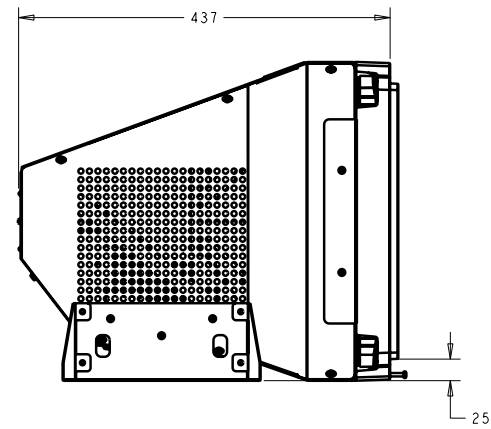

MKTG DWG, ET1945C-4XWE-1-G, RoHS

DETAIL A
SCALE 2:1

2X MOUNTING BRACKET
WITH 4X M4 SCREWS
MOUNTED TO SIDE OR
BOTTOM OF KIOSK MONITOR

CUTOUT VIEW

PIP NUMBER	PIP DESCRIPTION
E792388	ET1945C-4CWE-1-G

DIMENSIONS ARE IN MILLIMETERS