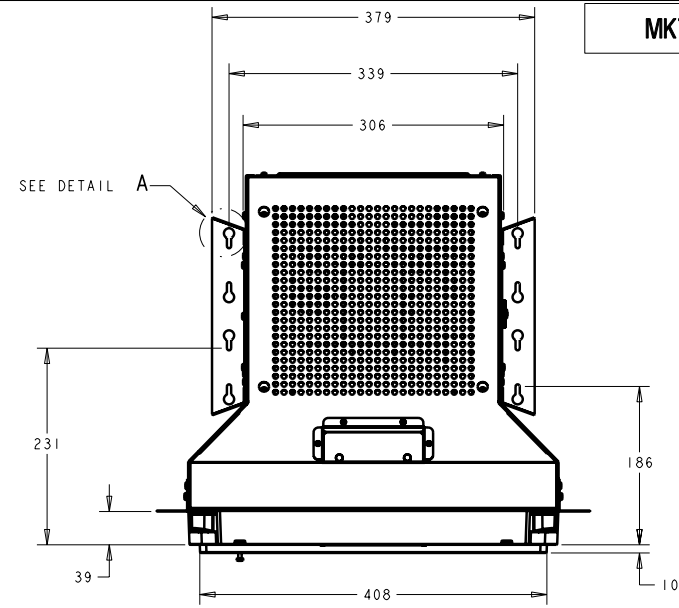

MKTG DWG, ET1945C-4XWE-1-G, RoHS

DETAIL A
SCALE 2:1

2X MOUNTING BRACKET
WITH 4X M4 SCREWS
MOUNTED TO SIDE OR
BOTTOM OF KIOSK MONITOR

CUTOUT VIEW

PIP NUMBER	PIP DESCRIPTION
E792388	ET1945C-4CWE-1-G

DIMENSIONS ARE IN MILLIMETERS