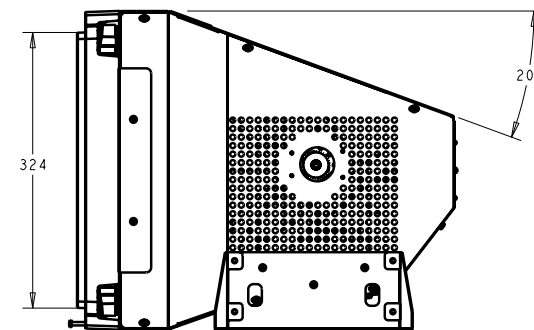

MKTG DWG, ET1945C-4XWE-1-G, RoHS

DETAIL A
SCALE 2:1

2X MOUNTING BRACKET
WITH 4X M4 SCREWS
MOUNTED TO SIDE OR
BOTTOM OF KIOSK MONITOR

CUTOUT VIEW

PIP NUMBER	PIP DESCRIPTION
E792388	ET1945C-4CWE-1-G

DIMENSIONS ARE IN MILLIMETERS