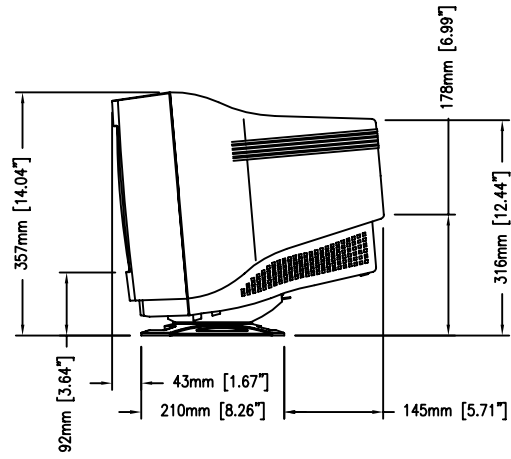

1525C AND 1526C SERIES
DESKTOP TOUCHMONITOR, RoHS

MAXIMUM FORWARD TILT : 5°

MAXIMUM AFT TILT : 15°

DIMENSIONS ARE IN MILLIMETERS [INCHES]

ITEM	DESCRIPTION
E386957	ET1525C-4CWE-3-G
E833965	ET1526C-4CWE-3-G