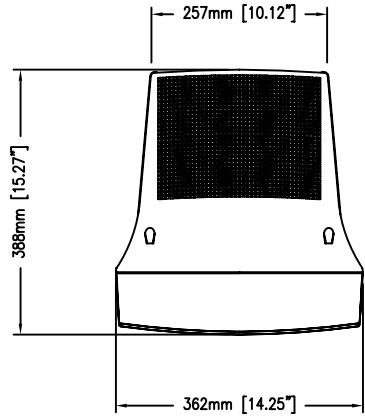

1525C AND 1526C SERIES
DESKTOP TOUCHMONITOR, RoHS

MAXIMUM FORWARD TILT : 5°

MAXIMUM AFT TILT : 15°

DIMENSIONS ARE IN MILLIMETERS [INCHES]

ITEM	DESCRIPTION
E386957	ET1525C-4CWE-3-G
E833965	ET1526C-4CWE-3-G