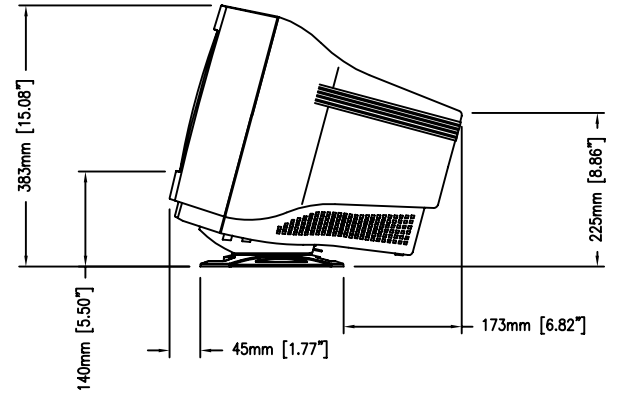

1525C AND 1526C SERIES
DESKTOP TOUCHMONITOR, RoHS

MAXIMUM FORWARD TILT : 5°

MAXIMUM AFT TILT : 15°

DIMENSIONS ARE IN MILLIMETERS [INCHES]

ITEM	DESCRIPTION
E386957	ET1525C-4CWE-3-G
E833965	ET1526C-4CWE-3-G