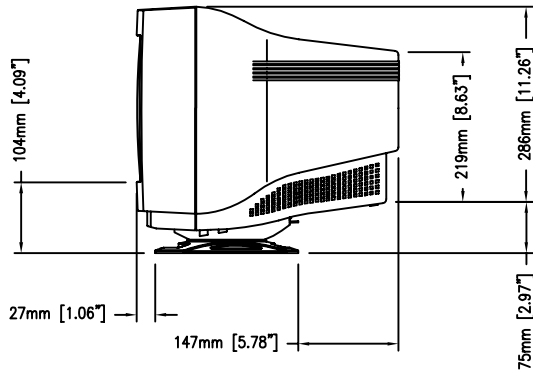

1525C AND 1526C SERIES
DESKTOP TOUCHMONITOR, RoHS

MAXIMUM FORWARD TILT : 5°

MAXIMUM AFT TILT : 15°

DIMENSIONS ARE IN MILLIMETERS [INCHES]

ITEM	DESCRIPTION
E386957	ET1525C-4CWE-3-G
E833965	ET1526C-4CWE-3-G