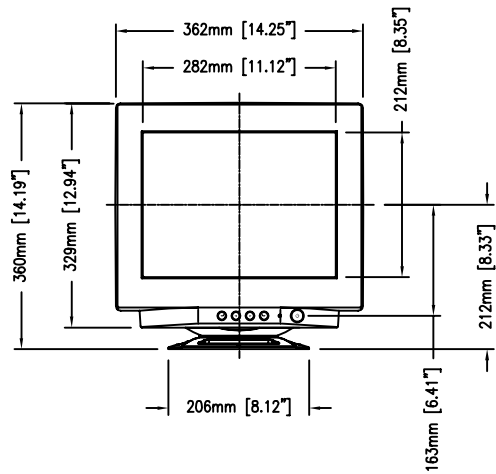

1525C AND 1526C SERIES
DESKTOP TOUCHMONITOR, RoHS

MAXIMUM FORWARD TILT : 5°

MAXIMUM AFT TILT : 15°

DIMENSIONS ARE IN MILLIMETERS [INCHES]

ITEM	DESCRIPTION
E386957	ET1525C-4CWE-3-G
E833965	ET1526C-4CWE-3-G