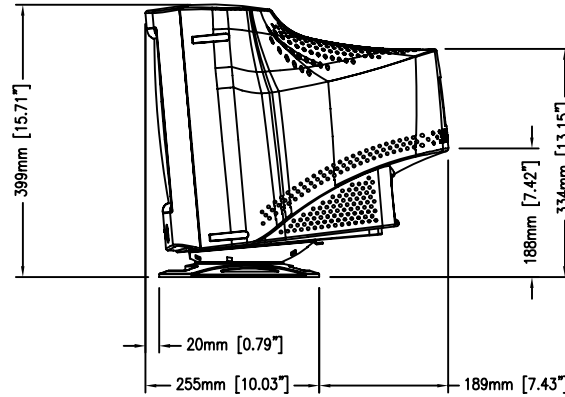

1725C AND 1726C SERIES  
DESKTOP TOUCHMONITOR, RoHS

MAXIMUM FORWARD TILT : 5°

MAXIMUM AFT TILT : 12°

ITEM	DESCRIPTION
E248189	ET1725C-4CWE-3-G
E635141	ET1726C-4CWE-3-G