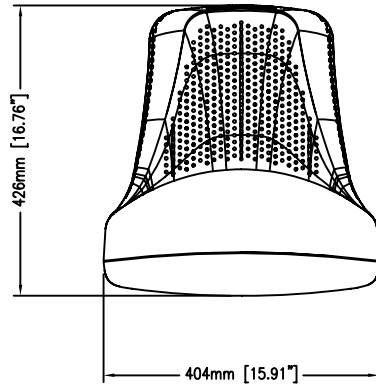

1725C AND 1726C SERIES  
DESKTOP TOUCHMONITOR, RoHS

MAXIMUM FORWARD TILT : 5°

MAXIMUM AFT TILT : 12°

ITEM	DESCRIPTION
E248189	ET1725C-4CWE-3-G
E635141	ET1726C-4CWE-3-G