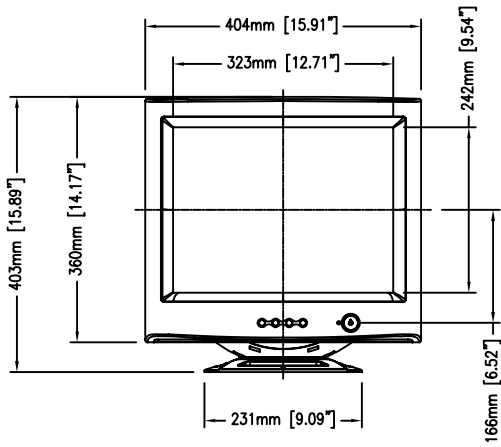

1725C AND 1726C SERIES  
DESKTOP TOUCHMONITOR, RoHS

MAXIMUM FORWARD TILT : 5°

MAXIMUM AFT TILT : 12°

ITEM	DESCRIPTION
E248189	ET1725C-4CWE-3-G
E635141	ET1726C-4CWE-3-G