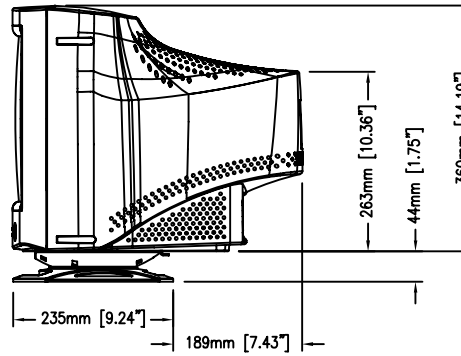

1725C AND 1726C SERIES  
DESKTOP TOUCHMONITOR, RoHS

MAXIMUM FORWARD TILT : 5°

MAXIMUM AFT TILT : 12°

ITEM	DESCRIPTION
E248189	ET1725C-4CWE-3-G
E635141	ET1726C-4CWE-3-G