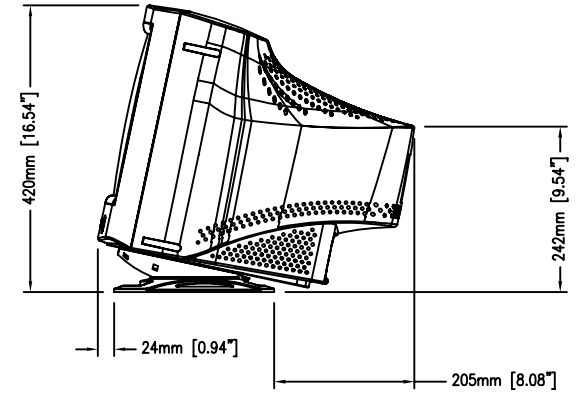

1725C AND 1726C SERIES  
DESKTOP TOUCHMONITOR, RoHS

MAXIMUM FORWARD TILT : 5°

MAXIMUM AFT TILT : 12°

ITEM	DESCRIPTION
E248189	ET1725C-4CWE-3-G
E635141	ET1726C-4CWE-3-G